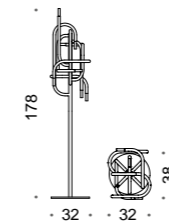

694/9P
9 LED 2 W
2700 lumen - 3000K
CE ⊕ ▽

B - C

694/3A | parete / wall