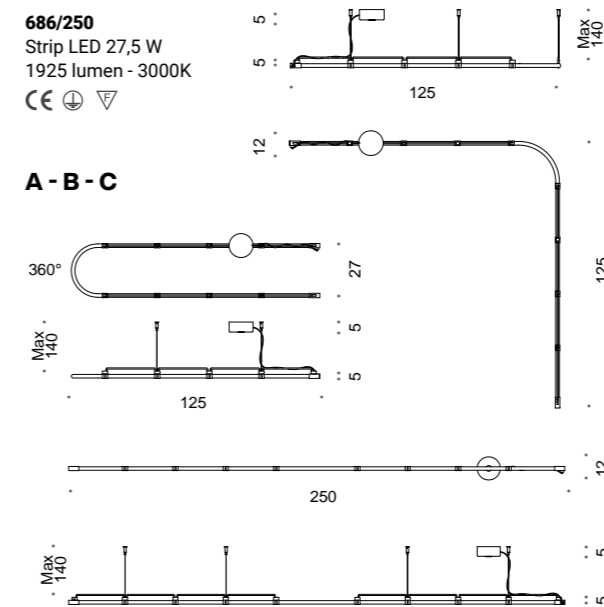

A - B - C

684/2
Strip LED 48,4 W
3388 lumen - 3000K
CE ⊕ ▽

A - B - C

686/250
Strip LED 27,5 W
1925 lumen - 3000K
CE ⊕ ▽

A - B - C

685/140PF
Strip LED 15,4 W
1078 lumen - 3000K
CE ⊕ ▽

A - B - C

Loop