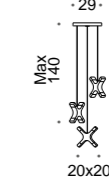

B - C

689/16
16 LED 1,42 W
3200 lumen - 3000K
CE ⊕ ▽

B - C

689/12
12 LED 1,42 W
2400 lumen - 3000K
CE ⊕ ▽

B - C

690/12
12 LED 1,42 W
2400 lumen - 3000K
CE ⊕ ▽

B - C

688/4
4 LED 1,42 W
800 lumen - 3000K
CE ⊕ ▽