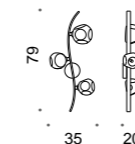

691/1A
1 LED 2 W
300 lumen - 3000K
CE ⊕ ▽

D

691/2A
2 LED 2 W
600 lumen - 3000K
CE ⊕ ▽

D

691/3A
3 LED 2 W
900 lumen - 3000K
CE ⊕ ▽

D

Collier

Design Alessandro Masturzo