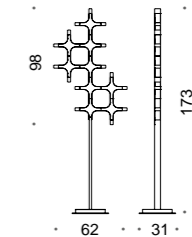

B - C

688/4L
4 LED 1,42 W
800 lumen - 3000K
CE ⊕ ▽

D

688/4A
4 LED 1,42 W
800 lumen - 3000K
CE ⊕ ▽

D

688/15P
15 LED 1,42 W
3000 lumen - 3000K
CE ⊕ ▽

B - C

IDL Custom