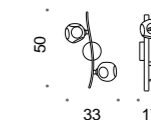

691/2A
2 LED 2 W
600 lumen - 3000K
CE ⊕ ▽

D