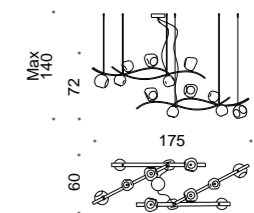

Nature

Design IDL Studio

\ITA

Il telaio in metallo è disponibile nelle seguenti finiture:

- Colombia verniciato
- Oro chiaro opaco galvanico

Diffusore in vetro soffiato con tecniche di Murano, vetro trasparente, bronzo, fumè e seta perlato.

\ENG

The metal frame is available in the following finishes:

- painted Colombia
- matt light gold galvanic

Diffusers in blown glass with Murano techniques, transparent glass, bronze, smoked grey and pearly silk.

691/6
6 LED 2 W
1800 lumen - 3000K
CE ⊕ ▽

B - C

691/6+6
12 LED 2 W
3600 lumen - 3000K
CE ⊕ ▽

B - C

691/13
13 LED 2 W
3900 lumen - 3000K
CE ⊕ ▽

B - C

692/13
13 LED 2 W
3900 lumen - 3000K
CE ⊕ ▽

B - C

691/1A
1 LED 2 W
300 lumen - 3000K
CE ⊕ ▽

D

691/2A
2 LED 2 W
600 lumen - 3000K
CE ⊕ ▽

D

691/3A
3 LED 2 W
900 lumen - 3000K
CE ⊕ ▽

D