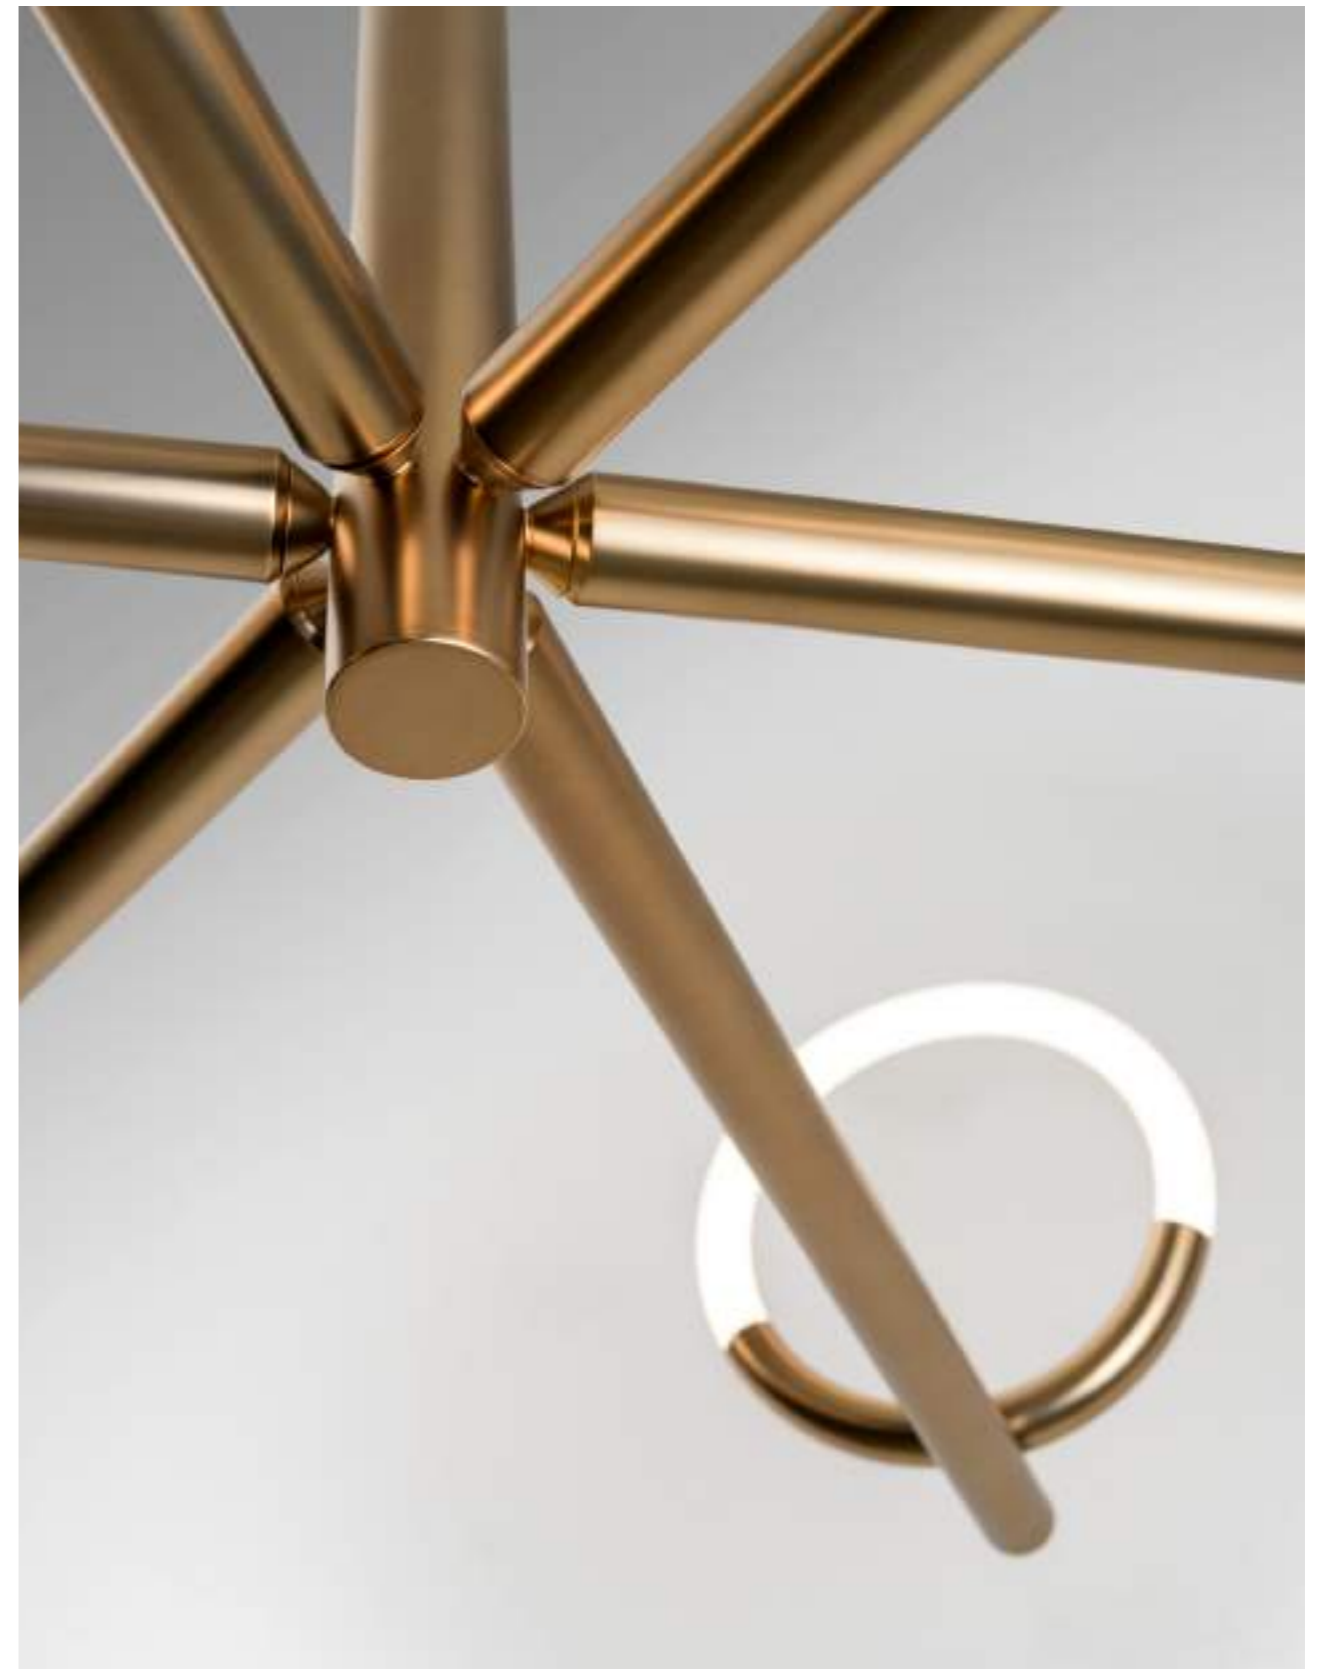

1 683/19 | sospensione / suspension
2 683/30 | sospensione / suspension