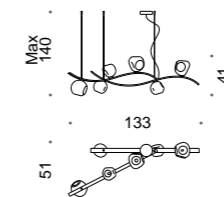

692/13 | sospensione / suspension

\ITA

Il telaio in metallo è disponibile nelle seguenti finiture:

- Colombia verniciato
- Oro chiaro opaco galvanico

Diffusore in vetro soffiato con tecniche di Murano, vetro trasparente, bronzo, fumè e seta perlato.

\ENG

The metal frame is available in the following finishes:

- painted Colombia
- matt light gold galvanic

Diffusers in blown glass with Murano techniques, transparent glass, bronze, smoked grey and pearly silk.

691/6
6 LED 2 W
1800 lumen - 3000K
CE ⊕ ▽

B - C