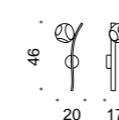

691/1A
1 LED 2 W
300 lumen - 3000K
CE ⊕ ▽

D