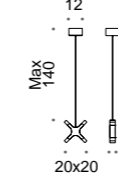

688/4
4 LED 1,42 W
800 lumen - 3000K
CE ⊕ ▽

B - C