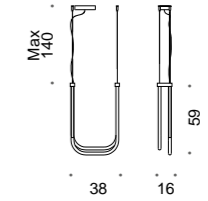

Collier

Design Alessandro Masturzo

\ITA

Il telaio in metallo è disponibile nelle seguenti finiture:

- gold verniciato
- rame yamana verniciato

I diffusore è una corda flessibile LED bianco satinato.

\ENG

The metal frame is available in the following finishes:

- painted Gold
- painted Yamana copper

Diffusers in satin white flexible LED.

697/10
10 LED 53 W
3688 lumen - 3000K
CE ⊕ ▽

A - B

697/2
2 LED 9 W
610 lumen - 3000K
CE ⊕ ▽

B - C

697/3A
3 LED 16 W
1186 lumen - 3000K
CE ⊕ ▽

B - C

697/2P
2 LED 23 W
1602 lumen - 3000K
CE ⊕ ▽

B - C