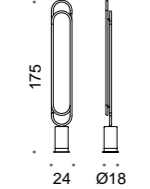

697/2P
2 LED 23 W
1602 lumen - 3000K
CE ⊕ ▽

B - C