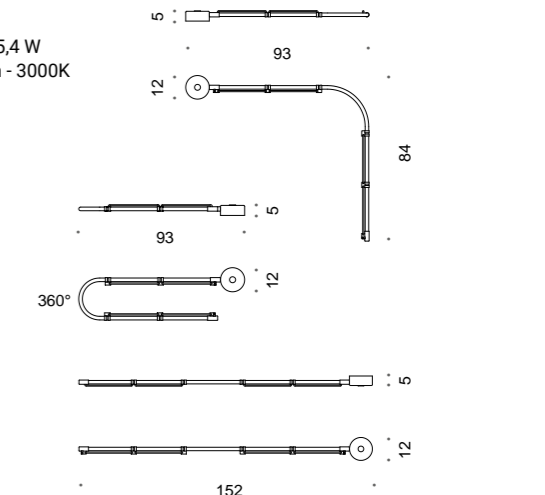

A - B - C

684/2
Strip LED 48,4 W
3388 lumen - 3000K
CE ⊕ ▽

A - B - C

686/250
Strip LED 27,5 W
1925 lumen - 3000K
CE ⊕ ▽

A - B - C

685/140PF
Strip LED 15,4 W
1078 lumen - 3000K
CE ⊕ ▽

A - B - C

Loop