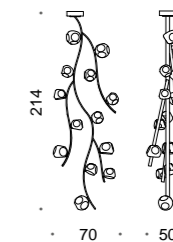

691/6
6 LED 2 W
1800 lumen - 3000K
CE ⊕ ▽

B - C

691/6+6
12 LED 2 W
3600 lumen - 3000K
CE ⊕ ▽

B - C

691/13
13 LED 2 W
3900 lumen - 3000K
CE ⊕ ▽

B - C

692/13
13 LED 2 W
3900 lumen - 3000K
CE ⊕ ▽

B - C