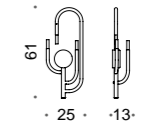

B - C

694/9
9 LED 2 W
2700 lumen - 3000K
CE ⊕ ▽

B - C

694/9PF
9 LED 2 W
2700 lumen - 3000K
CE ⊕ ▽

B - C

694/3A
3 LED 2 W
900 lumen - 3000K
CE ⊕ ▽

D

694/9P
9 LED 2 W
2700 lumen - 3000K
CE ⊕ ▽