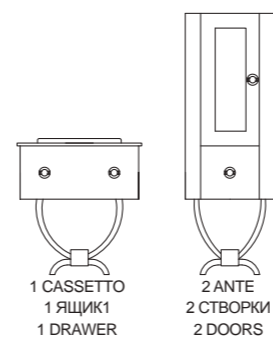

Furniture in 9003/9005 bi-colored Laccato finish and Nero Marquinia marble top with LA55 ceramic washbasin. Wooden mirror in 9005 color Laccato finish. Cabinet in 9003/9005 bi-colored Laccato finish.

STILE B