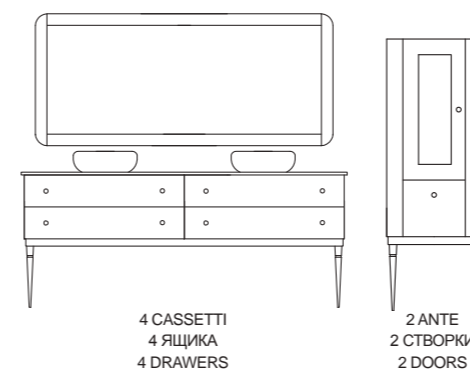

MO3403+GB3450 L194 P54 H75
SP3403 L180 H90
VT3400+GB3450 L56 P32 H176

Mobile con finitura Brillante colore 9010 e piano in marmo Calacatta Vagli Oro con lavabo in ceramica LA109. Specchio in legno con finitura Brillante colore 9010. Vetrina con finitura Brillante colore 9010.

Тумба в отделка Brillante, цвет 9010, столешница в мраморе Calacatta Vagli Oro с керамической раковиной LA109. Зеркало в отделке Brillante, цвет 9010. Пенал в отделке Brillante, цвет 9010.

Furniture in 9010 color Brillante finish and Calacatta Vagli Oro marble top with LA109 ceramic washbasin. Wooden mirror in 9010 color Brillante finish. Cabinet in 9010 color Brillante finish.