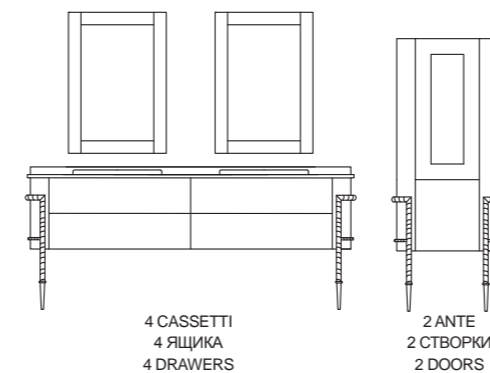

TIME collection

Collezione contemporanea e lineare con gambe in ottone di forma Torciglione o Ottagonale. I cassetti hanno il fondo in ecopelle, le sponde in legno e gli inserti in cristallo; mobile disponibile in cinque misure nelle versioni con gambe o sospeso.

Коллекция современной мебели, прямые формы в сочетании с латунными ножками в сечениях Torciglione или Ottagonale. Внутреннее покрытие дна ящиков: моющаяся эко кожа, деревянные боковины ящиков со стеклянной вставкой, напольный или подвесной вариант.

Contemporary and linear collection with brass legs in Torciglione or Ottagonale shape. The bottom of the drawers covered in washable eco-leather and the wooden sides with the glass insert, available in five sizes with leg or in suspended version.