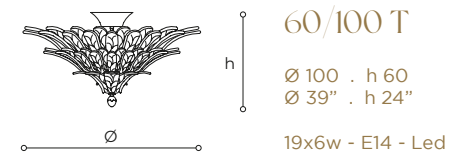

CEILING

74

CEILING

64

CEILING