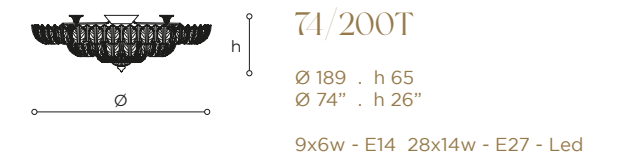

CEILING

74

CEILING

64

CEILING