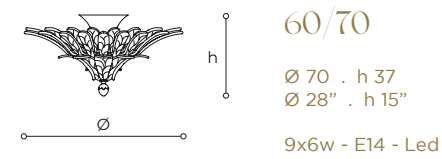

CEILING

74

CEILING

64

CEILING