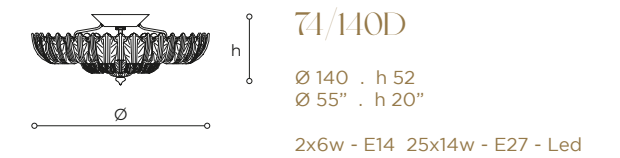

CEILING

74

CEILING

64

CEILING