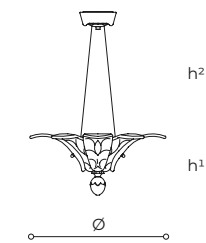

SUSPENSION