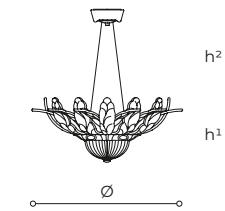

8052/OA

Crystal
and
antique
gold

TECHNICAL SHEETS

CELEBRITIES

50

SUSPENSION

50/70-3C
 Ø 70 . h¹ 33 . h² 10-100
 Ø 28" . h¹ 13" . h² 4-39"
 11x6w - E14 - Led

CEILING