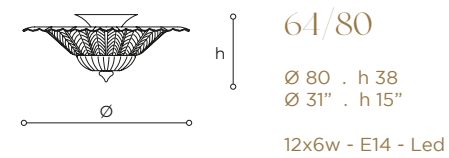

CEILING

74

CEILING

64

CEILING