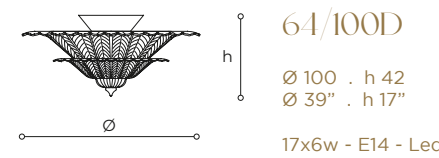

WALL

60/AP
 W 36 . D 21 . h 25
 W 14" . D 8" . h 10"
 1x6w - E14 - Led

CEILING

74

CEILING

64

CEILING

117