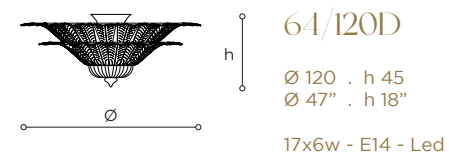

WALL

60/AP
 W 36 . D 21 . h 25
 W 14" . D 8" . h 10"
 1x6w - E14 - Led

CEILING

74

CEILING

64

CEILING

117