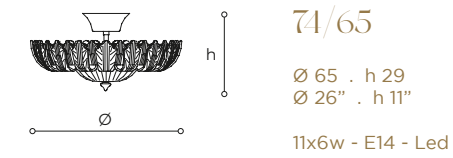

CEILING

74

CEILING

64

CEILING