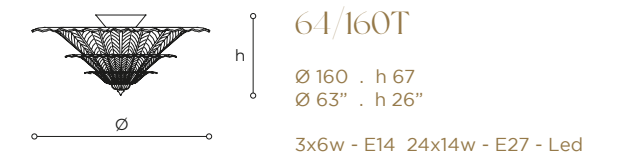

CEILING

74

CEILING

64

CEILING