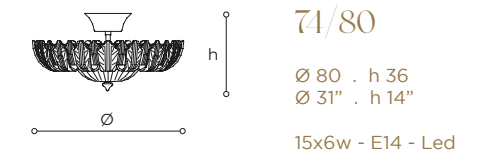

CEILING

74

CEILING

64

CEILING