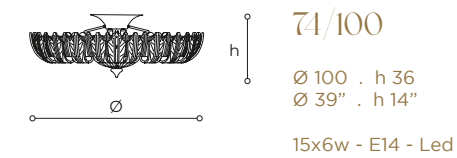

CEILING

74

CEILING

64

CEILING