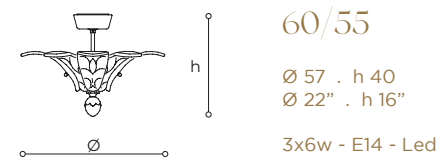

CEILING

74

CEILING

64

CEILING