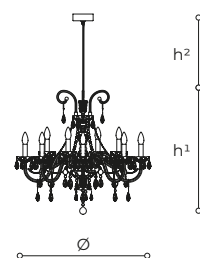

117/3+3

Ø 65 . h¹ 75 . h² 10-100
Ø 26" . h¹ 30" . h² 4-39"

6x6w - E14 - Led