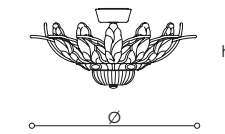

8052/OA

Crystal
and
antique
gold

TECHNICAL SHEETS

CELEBRITIES

50

SUSPENSION

50/70-3C
 Ø 70 . h¹ 33 . h² 10-100
 Ø 28" . h¹ 13" . h² 4-39"
 11x6w - E14 - Led

CEILING