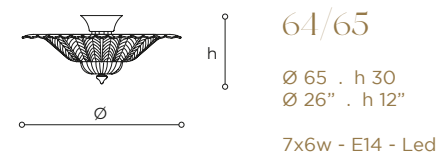

CEILING

74

CEILING

64

CEILING