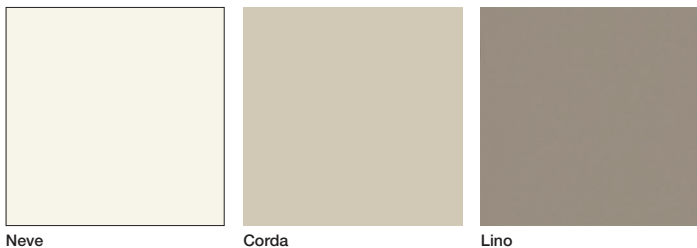

Rubino

Cameo

Conchiglia

Oliva

Alpi

Notte

Matt lacquered basic

Laccati opachi base