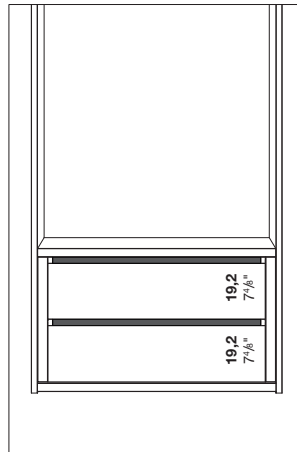

Drawer chest on floor 2 drawers
Cassettiera a terra 2 cassetti