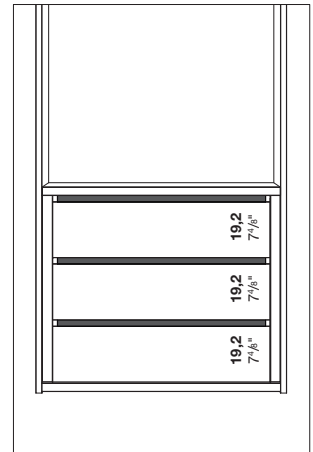

Drawer chest on floor 3 drawers
Cassettiera a terra 3 cassetti