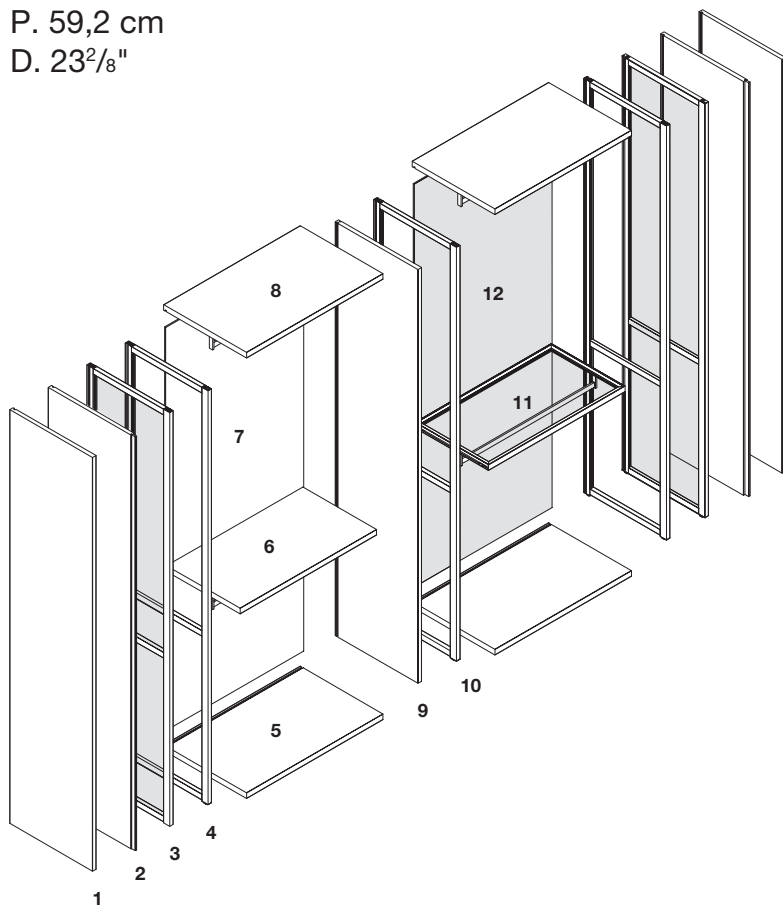

Structure components

Componenti struttura

P. 59,2 cm

D. 23²/₈"

1 Wood side panel Fianco legno	7 Wood back panel Schienale legno
2 Wood side panel with profile Fianco legno con massello	8 Top Coperchio
3 Telaio side panel with glass Fianco Telaio con vetro	9 Wood partition Divisione legno
4 Telaio Side panel Fianco Telaio	10 Telaio partition Divisione Telaio
5 Bottom panel Fondo basamento	11 Telaio glass shelf Ripiano Telaio vetro
6 Wood shelf Ripiano legno	12 Glass back-panel Schienale vetro