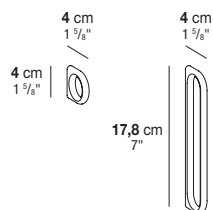

Handles (Door SIMPLE)

Maniglie (Anta SIMPLE)

Anello Corto