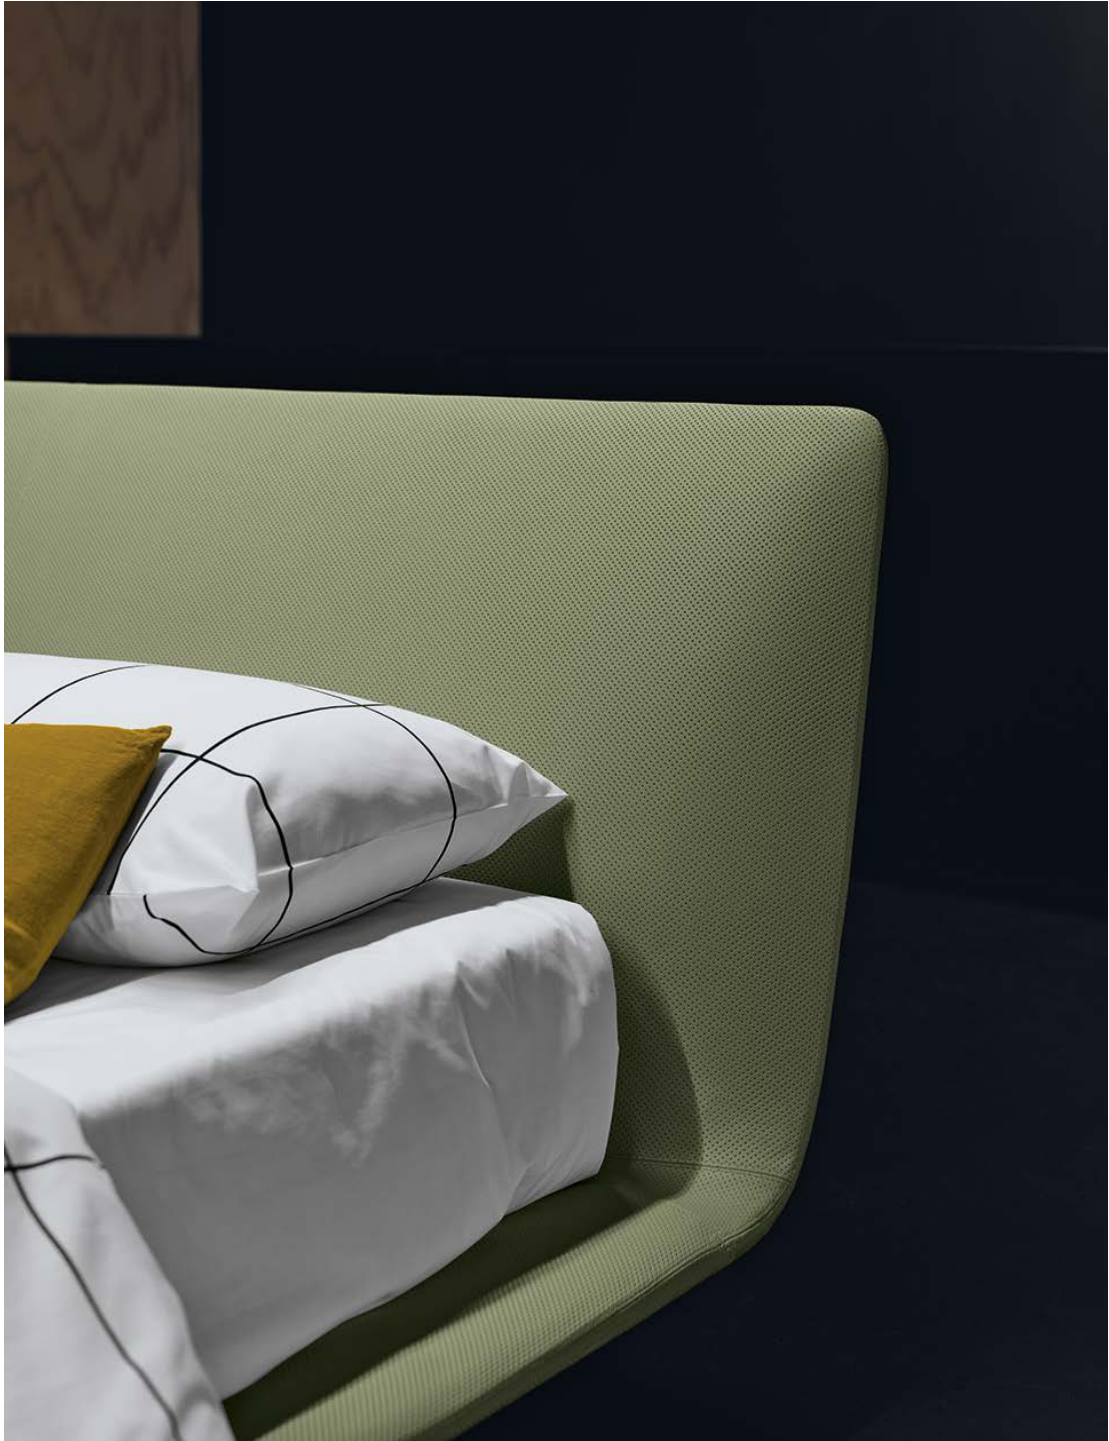

# Legri

Lievore + Altherr Désile Park 2021

**Like a soft horizontal line highlighted by the wall, in the middle of the room the Legri bed appears to hover in the air, evoking a feeling of suspension and lightness. This is achieved with the feet, which are recessed in relation to the bedframe, ensuring stability without being noticed. With a padded back panel, the bedframe has soft, rounded lines for maximum comfort. Night stands, also suspended and curved, can be combined with the bed.**