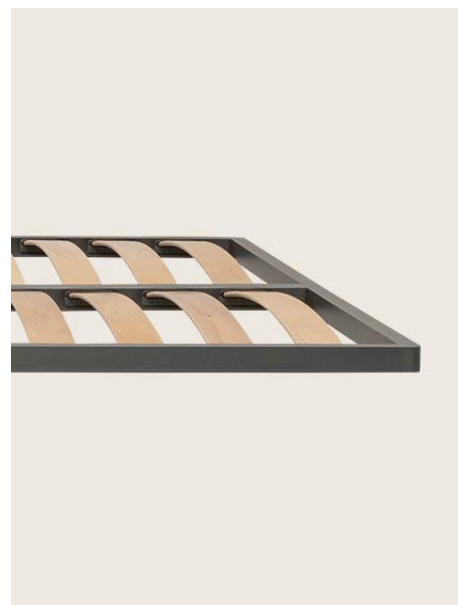

Slatted base with metal frame and multilayer slats.
Rete con struttura metallo e doghe in multistrato.