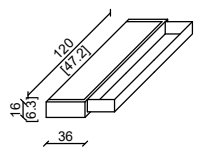

CASSETTI 90/DRAWERS 90

MARTIAL VERSION

CASSETTI 120/DRAWERS 120

CASSETTI 90/DRAWERS 90

ROCKY VERSION

MARTIAL VERSION

MODULAR DAY

Design: Castello Lagravinese