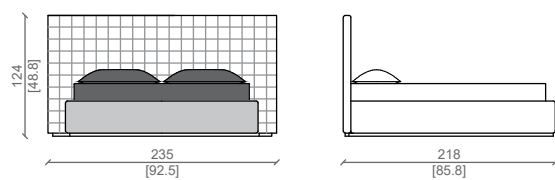

LETTO SUPER KING SIZE / SUPER KING SIZE BED