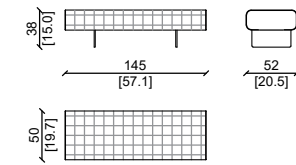

GASTON BENCH

Design: Castello Lagravinese

Panca - Bench

Valdarno Gersole e plume carrara.
Valdarno Gersole fabric and plume carrara leather.