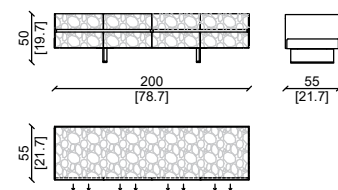

PORTA TV - TV CABINET 200X55XH50 CM

PORTA TV APERTO - TV CABINET 200X55CM

MOBILE TV A GIORNO - TV HOLDER OPEN

CREDENZA - SIDEBOARD

MOBILE TV - TV HOLDER

MOBILE TV - TV HOLDER

MOBILE TV A GIORNO - TV HOLDER OPEN