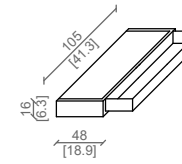

CASSETTI SOSPESI/ SUSPENDED DRAWERS

CASSETTI 105 DRAWERS 105