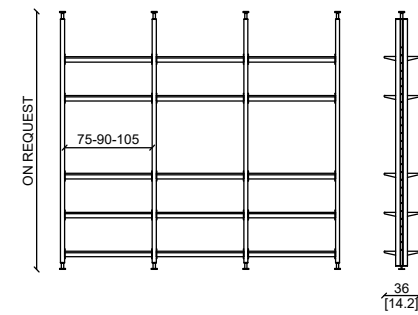

COMPOSITION WITH SHELVES

NOTE - NOTES

- Per le realizzazioni del modulo con fissaggio a soffitto sarà necessario comunicare l'altezza dell'ambiente.
- For the ceiling-mounted module installations, the room height must be provided.

MENSOLE CON STRIP LED (DISPONIBILI ANCHE SENZA LED) SHELVES WITH STRIP LED (AVAILABLE WITHOUT LED)