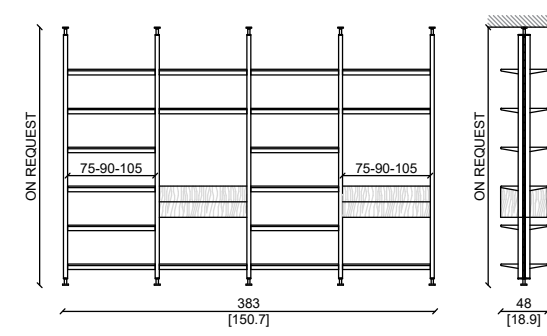

COMPOSITION WITH SHELVES AND DRAWERS