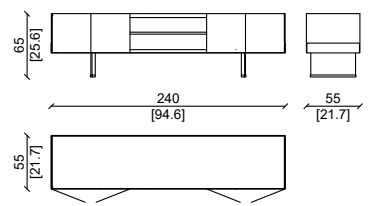

MOBILE TV A GIORNO - TV HOLDER OPEN