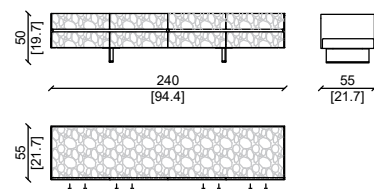

PORTA TV APERTO - TV CABINET 200X55CM