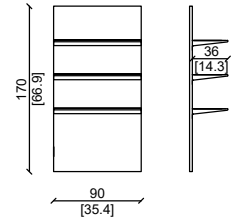

MODULAR PANEL 90 3 SHELVES