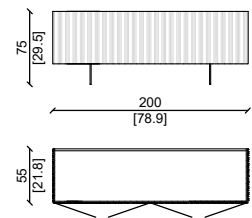

SOLO ANTE /
ONLY LOOKER DOORS 240X55CM

SOLO ANTE /
ONLY LOOKER DOORS 200X55CM

MOBILE CONTENITORE E MENSOLA/
STORAGE AND SHELF 240X55CM

MOBILE CONTENITORE E MENSOLA/
STORAGE AND SHELF 200X55CM

MARTIAL OPEN