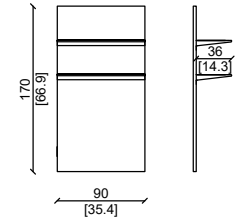

MODULAR PANEL 90 2 SHELVES