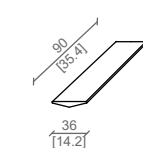

MENSOLE CON STRIP LED (DISPONIBILI ANCHE SENZA LED) SHELVES WITH STRIP LED (AVAILABLE WITHOUT LED)

MENSOLA 105MDD SHELF 1205MDD

MENSOLA 90MDD SHELF 90MDD

MENSOLA 75MDD SHELF 75MDD

TOLLERANZA SOFFITTO - CEILING TOLERANCE