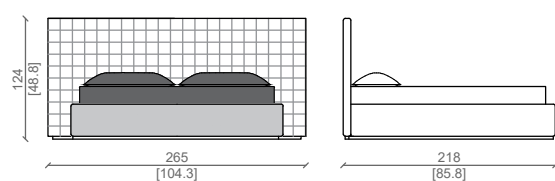

VINIE L

Design: Castello Lagravinese

Letto - Bed

MISURE STANDARD - STANDARD SIZE

LETTO QUEEN SIZE / QUEEN SIZE BED

LETTO KING SIZE / KING SIZE BED

LETTO SUPER KING SIZE / SUPER KING SIZE BED

MISURE AMERICANE - AMERICAN SIZE

LETTO QUEEN SIZE / QUEEN SIZE BED

LETTO CALIFORNIA KING / CALIFORNIA KING SIZE BED

LETTO KING SIZE / KING SIZE BED

GASTON BENCH

Design: Castello Lagravinese

Panca - Bench

MARTIAL

Design: Castello Lagravinese

Comodino - Night table

MARTIAL

Design: Castello Lagravinese

Toilette - Make up desk