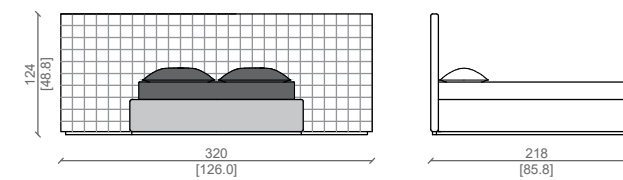

MISURE AMERICANE - AMERICAN SIZE

LETTO QUEEN SIZE / QUEEN SIZE BED

LETTO KING SIZE / KING SIZE BED

LETTO CALIFORNIA KING / CALIFORNIA KING SIZE BED

LETTO SUPER KING SIZE / SUPER KING SIZE BED

LETTO KING SIZE / KING SIZE BED