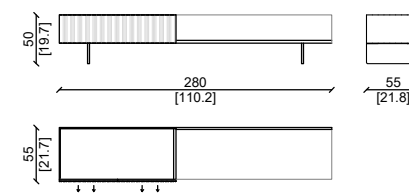

Struttura in noce americano , top in invisible grey, gambe nere lucido.
American walnut structure, invisible grey marble top, and black glossy legs.

PORTA TV CON MENSOLA - TV CABINET WITH SHELF 280X55CM