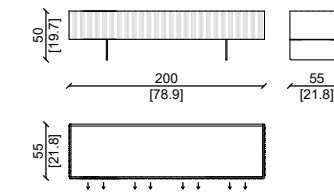

PORTA TV CON MENSOLA - TV CABINET WITH SHELF 280X55CM

PORTA TV - TV CABINET 240X55CM

PORTA TV CON MENSOLA - TV CABINET WITH SHELF 240X55CM

PORTA TV - TV CABINET 200X55CM

PORTA TV CON MENSOLA - TV CABINET WITH SHELF 200X55CM