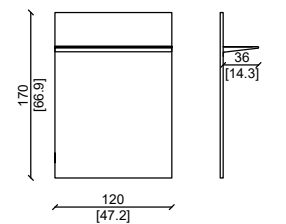

MODULAR PANEL 120 1 SHELF