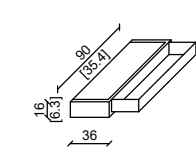

CASSETTI 90/DRAWERS 90

MARTIAL VERSION

CASSETTI 120/DRAWERS 120

CASSETTI 90/DRAWERS 90

ROCKY VERSION

MARTIAL VERSION

MODULAR DAY

Design: Castello Lagravinese