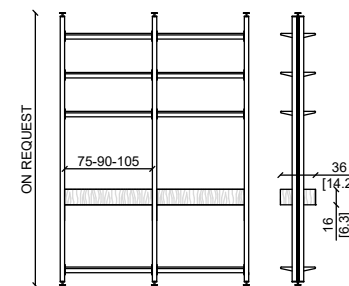

COMPOSITION WITH SHELVES AND DRAWERS