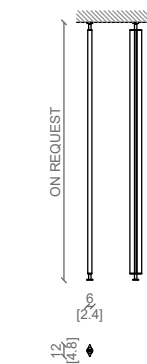

NOTE - NOTES

- Per le realizzazioni del modulo con fissaggio a soffitto sarà necessario comunicare l'altezza dell'ambiente.
- For the ceiling-mounted module installations, the room height must be provided.

TERRA - PARETE / FLOOR - WALL
MONTANTE - SHELF UPRIGHT

TERRA - SOFFITTO / FLOOR - CEILING