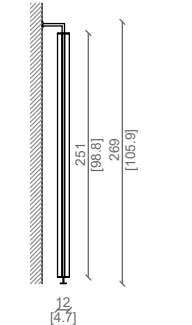

MONTANTE DX/SX CON DRIVER
SHELF UPRIGHT WITH DRIVER

TERRA - PARETE / FLOOR - WALL