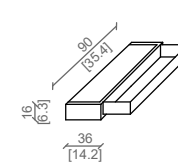

MODULAR DAY

Design: Castello Lagravinese

COMPOSITION WITH SHELVES AND DRAWERS

CASSETTI - DRAWERS.

CASSETTI 105 DRAWERS 105

CASSETTI 90 DRAWERS 90

CASSETTI 75 DRAWERS 75

TERRA - PARETE / FLOOR - WALL
MONTANTE - SHELF UPRIGHT