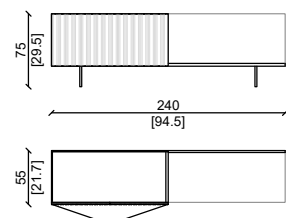

SOLO ANTE /
ONLY LOOKER DOORS 240X55CM

SOLO ANTE /
ONLY LOOKER DOORS 200X55CM

MOBILE CONTENITORE E MENSOLA/
STORAGE AND SHELF 240X55CM

MOBILE CONTENITORE E MENSOLA/
STORAGE AND SHELF 200X55CM

MARTIAL OPEN