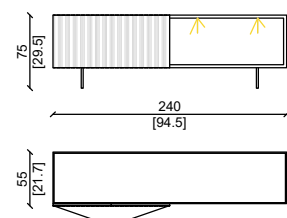

Struttura in noce americano , top in invisible grey, gambe nere lucido.
American walnut structure, invisible grey marble top, and black glossy legs.

CON VANO A GIORNO/
OPEN COMPARTEMENT 240X55CM