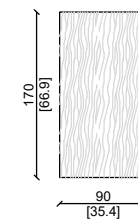

MODULAR PANEL 90W