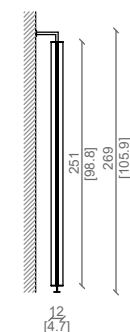

MONTANTE DX/SX CON DRIVER
SHELF UPRIGHT WITH DRIVER

TERRA - PARETE / FLOOR - WALL

NOTE - NOTES

- Per le realizzazioni del modulo con fissaggio a soffitto sarà necessario comunicare l'altezza dell'ambiente.
- For the ceiling-mounted module installations, the room height must be provided.