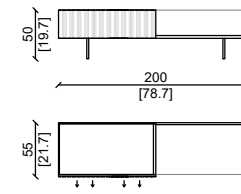

PORTA TV CON MENSOLA - TV CABINET WITH SHELF 280X55CM

PORTA TV - TV CABINET 240X55CM

PORTA TV CON MENSOLA - TV CABINET WITH SHELF 240X55CM

PORTA TV - TV CABINET 200X55CM

PORTA TV CON MENSOLA - TV CABINET WITH SHELF 200X55CM