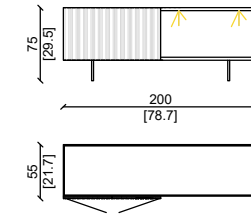

CON VANO A GIORNO/
OPEN COMPARTEMENT 200X55CM