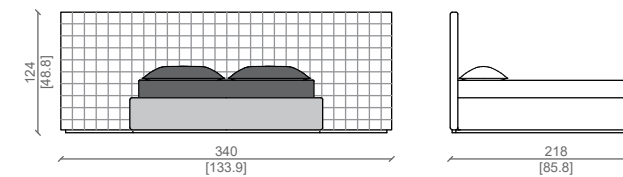

MISURE AMERICANE - AMERICAN SIZE

LETTO QUEEN SIZE / QUEEN SIZE BED

LETTO KING SIZE / KING SIZE BED

LETTO CALIFORNIA KING / CALIFORNIA KING SIZE BED

LETTO SUPER KING SIZE / SUPER KING SIZE BED

LETTO KING SIZE / KING SIZE BED