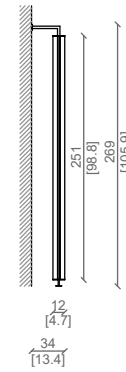

TERRA - PARETE / FLOOR - WALL

NOTE - NOTES
- Per le realizzazioni del modulo con fissaggio a soffitto sarà necessario comunicare l'altezza dell'ambiente.
- For the ceiling-mounted module installations, the room height must be provided.