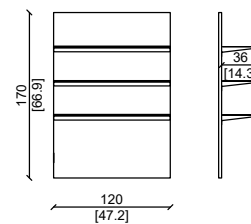

MODULAR PANEL 120 3 SHELVES