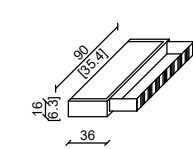

CASSETTI 90/DRAWERS 90

MARTIAL VERSION

CASSETTI 120/DRAWERS 120

CASSETTI 90/DRAWERS 90

ROCKY VERSION

MARTIAL VERSION

MODULAR DAY

Design: Castello Lagravinese