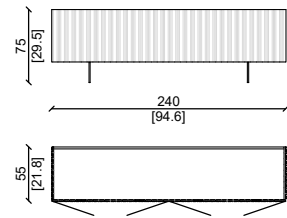

SOLO ANTE /
ONLY LOOKER DOORS 240X55CM

SOLO ANTE /
ONLY LOOKER DOORS 200X55CM

MOBILE CONTENITORE E MENSOLA/
STORAGE AND SHELF 240X55CM

MOBILE CONTENITORE E MENSOLA/
STORAGE AND SHELF 200X55CM

MARTIAL OPEN