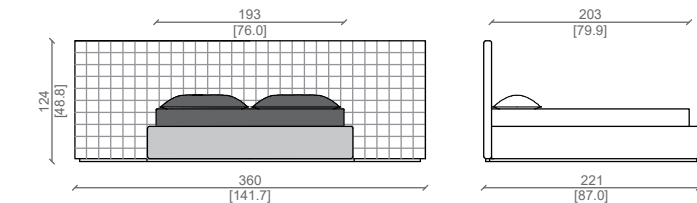

MISURE AMERICANE - AMERICAN SIZE

LETTO QUEEN SIZE / QUEEN SIZE BED

LETTO KING SIZE / KING SIZE BED

LETTO CALIFORNIA KING / CALIFORNIA KING SIZE BED

LETTO SUPER KING SIZE / SUPER KING SIZE BED

LETTO KING SIZE / KING SIZE BED