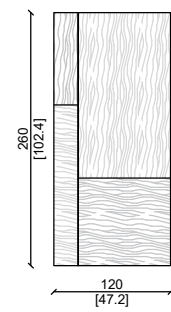

MODULAR PANEL: LEGNO INCROCIATO/CROSSED WOOD

MODULAR PANEL 120 WCR0S