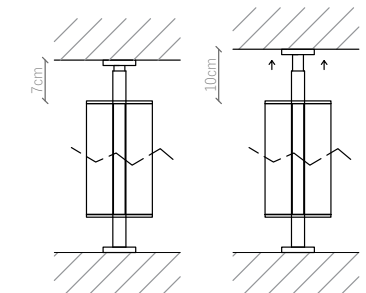

MENSOLE CON STRIP LED (DISPONIBILI ANCHE SENZA LED) SHELVES WITH STRIP LED (AVAILABLE WITHOUT LED)

MENSOLA 105MDD SHELF 1205MDD

MENSOLA 90MDD SHELF 90MDD

MENSOLA 75MDD SHELF 75MDD

TOLLERANZA SOFFITTO - CEILING TOLERANCE