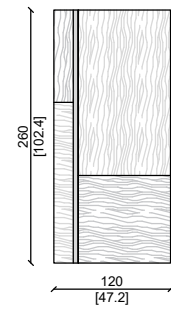

MODULAR 120WL