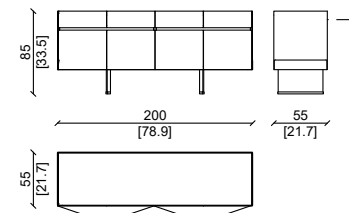

PORTA TV - TV CABINET 200X55XH50 CM

PORTA TV APERTO - TV CABINET 200X55CM

MOBILE TV A GIORNO - TV HOLDER OPEN

CREDENZA - SIDEBOARD

MOBILE TV - TV HOLDER

MOBILE TV - TV HOLDER

MOBILE TV A GIORNO - TV HOLDER OPEN