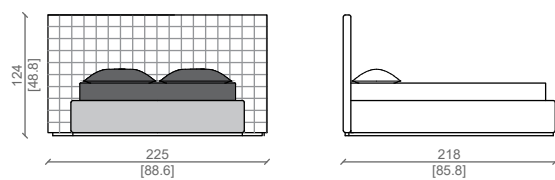

MISURE STANDARD - STANDARD SIZE

LETTO QUEEN SIZE / QUEEN SIZE BED

LETTO KING SIZE / KING SIZE BED