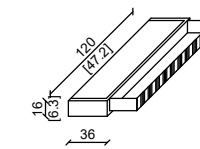

CASSETTI 90/DRAWERS 90

MARTIAL VERSION

CASSETTI 120/DRAWERS 120

CASSETTI 90/DRAWERS 90

ROCKY VERSION

MARTIAL VERSION

MODULAR DAY

Design: Castello Lagravinese