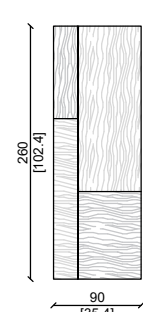

MODULAR PANEL 90 WCR0S