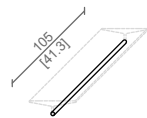

MENSOLA INCLINATA PER SCARPE 75 SLANTED SHELF FOR SHOES 75

MENSOLA INCLINATA PER SCARPE 90 SLANTED SHELF FOR SHOES 90

MENSOLA INCLINATA PER SCARPE 105 SLANTED SHELF FOR SHOES 105

BASTONE - CLOTHES STAND

BASTONE 105MN/ CLOTHES SAND 105MN