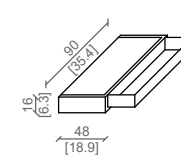

CASSETTO 90 DRAWER 90