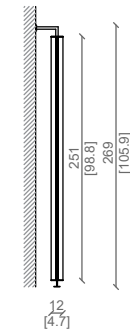

MONTANTE DX/SX CON DRIVER
SHELF UPRIGHT WITH DRIVER

TERRA - PARETE / FLOOR - WALL