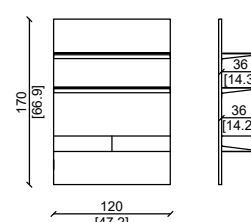

MODULAR PANEL 120 1 SHELF

MODULAR PANEL 90 3 SHELVES

MODULAR PANEL 90 2 SHELVES

MODULAR PANEL 90 1 SHELF

EXAMPLE WITH DRAWER

MODULAR PANELS XL

Design: Castello Lagravinese

Sistema giorno - Day sistem