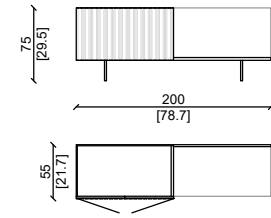

SOLO ANTE /
ONLY LOOKER DOORS 240X55CM

SOLO ANTE /
ONLY LOOKER DOORS 200X55CM

MOBILE CONTENITORE E MENSOLA/
STORAGE AND SHELF 240X55CM

MOBILE CONTENITORE E MENSOLA/
STORAGE AND SHELF 200X55CM

MARTIAL OPEN