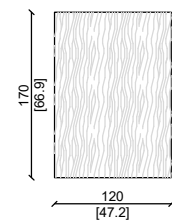

MODULAR PANEL 120W