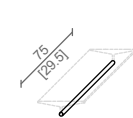

BASTONE 75 MN/ CLOTHES SAND 75 MN

MODULAR NIGHT

Design: Castello Lagravinese