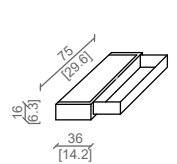

MODULAR DAY

Design: Castello Lagravinese

COMPOSITION WITH SHELVES AND DRAWERS

CASSETTI - DRAWERS.

CASSETTI 105 DRAWERS 105

CASSETTI 90 DRAWERS 90

CASSETTI 75 DRAWERS 75

TERRA - PARETE / FLOOR - WALL
MONTANTE - SHELF UPRIGHT