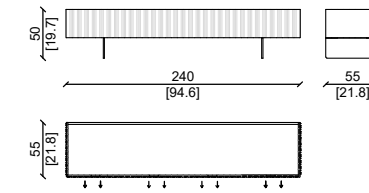

PORTA TV - TV CABINET 240X55CM