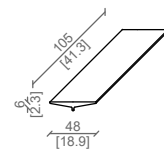

MENSOLE CON STRIP LED - SHELVES WITH STRIP LED

MENSOLA 105MND/ SHELF 105MND