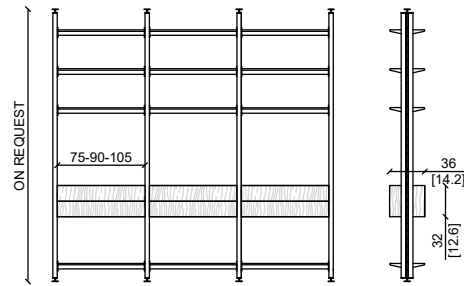

MODULAR DAY

Design: Castello Lagravinese

COMPOSITION WITH SHELVES AND COUPLE DRAWERS

CASSETTI - DRAWERS

CASSETTI 105
DRAWERS 105

CASSETTI 90
DRAWERS 90

CASSETTI 75
DRAWERS 75

MODULAR DAY

Design: Castello Lagravinese