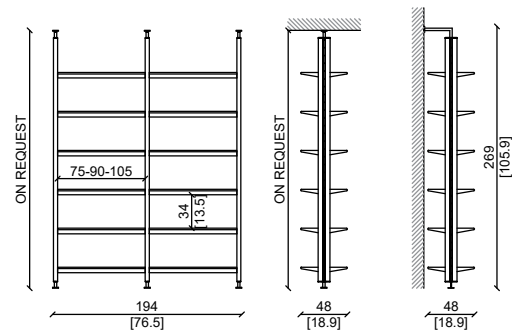

MARTIAL

Design: Castello Lagravinese

Toilette - Make up desk

Noce americano myfair.
American walnut myfair.

MODULAR NIGHT

Design: Castello Lagravinese

COMPOSITION WITH SHELVES

TERRA - SOFFITTO / FLOOR - CEILING