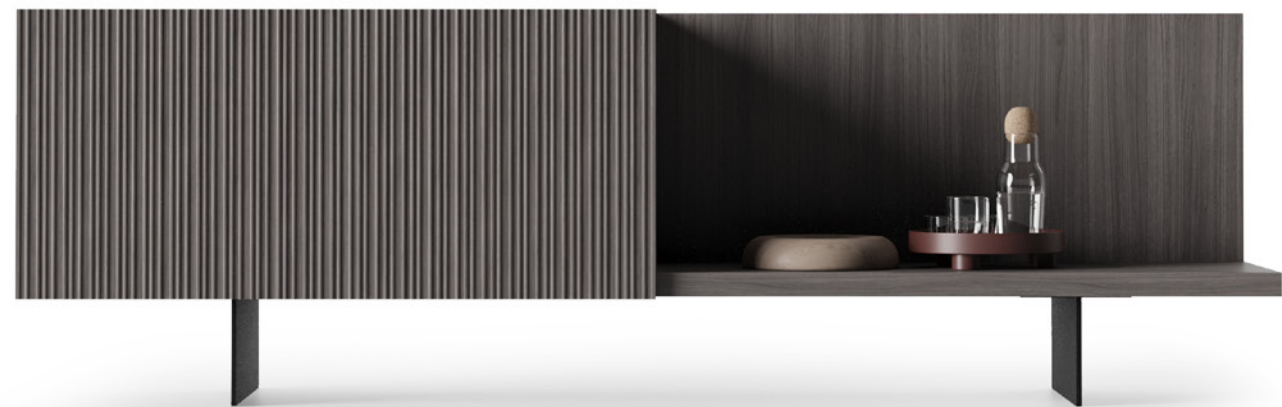

MARTIAL

Credenza - Sideboard

MARTIAL OPEN

Credenza - Sideboard

MARTIAL SHELF

Credenza - Sideboard

MODULAR PANEL XL

Sistemi giorno - Day sistem
design : Castello Lagravinese