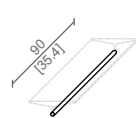

BASTONE 90 MN/ CLOTHES SAND 90MN