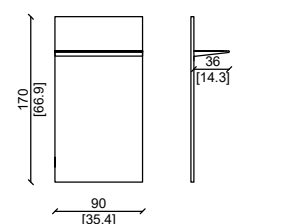

MODULAR PANEL 120 1 SHELF

MODULAR PANEL 90 3 SHELVES

MODULAR PANEL 90 2 SHELVES

MODULAR PANEL 90 1 SHELF

EXAMPLE WITH DRAWER

MODULAR PANELS XL

Design: Castello Lagravinese

Sistema giorno - Day sistem