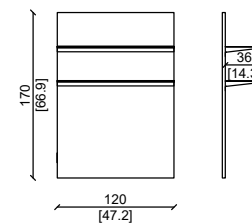

MODULAR PANEL 120 2 SHELVES