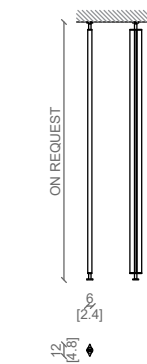

Design: Castello Lagravinese

COMPOSITION WITH SHELVES AND CABINET

MOBILE - CABINET

MOBILE 105
CABINET 105

MOBILE 90
CABINET 90

MOBILE 75
CABINET 75

TERRA - PARETE / FLOOR - WALL
MONTANTE - SHELF UPRIGHT

TERRA - SOFFITTO / FLOOR - CEILING