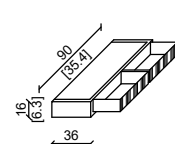

CASSETTI 90/DRAWERS 90

MARTIAL VERSION

CASSETTI 120/DRAWERS 120

CASSETTI 90/DRAWERS 90

ROCKY VERSION

MARTIAL VERSION

MODULAR DAY

Design: Castello Lagravinese