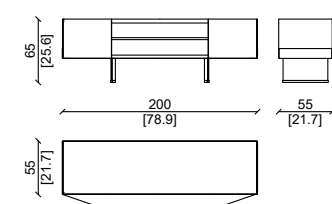

PORTA TV - TV CABINET 200X55XH50 CM

PORTA TV APERTO - TV CABINET 200X55CM

MOBILE TV A GIORNO - TV HOLDER OPEN

CREDENZA - SIDEBOARD

MOBILE TV - TV HOLDER

MOBILE TV - TV HOLDER

MOBILE TV A GIORNO - TV HOLDER OPEN