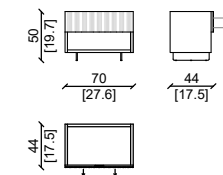

MARTIAL

Design: Castello Lagravinese

Comodino - Night table

Noce americano myfair, marmo travertino silver.
American walnut myfair, travertino silver marble top