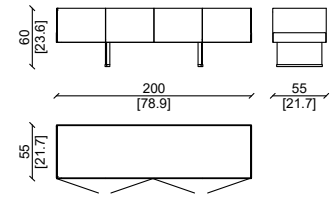

PORTA TV - TV CABINET 200X55XH50 CM

PORTA TV APERTO - TV CABINET 200X55CM

MOBILE TV A GIORNO - TV HOLDER OPEN

CREDENZA - SIDEBOARD

MOBILE TV - TV HOLDER

MOBILE TV - TV HOLDER

MOBILE TV A GIORNO - TV HOLDER OPEN