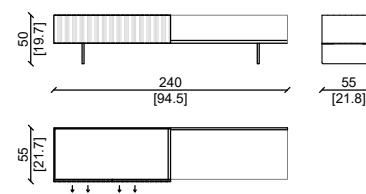

PORTA TV CON MENSOLA - TV CABINET WITH SHELF 240X55CM