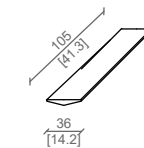

MENSOLE CON STRIP LED (DISPONIBILI ANCHE SENZA LED) SHELVES WITH STRIP LED (AVAILABLE WITHOUT LED)

MENSOLA 105MDD SHELF 1205MDD

MENSOLA 90MDD SHELF 90MDD

MENSOLA 75MDD SHELF 75MDD

TOLLERANZA SOFFITTO - CEILING TOLERANCE