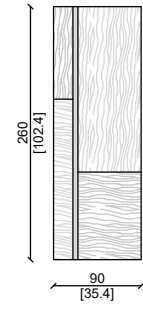

MODULAR PANEL 90 WL

Noce tabacco e pelle grasse carrara, nero gofrato.
American walnut tabacco, grasse carrara, black embossed metal