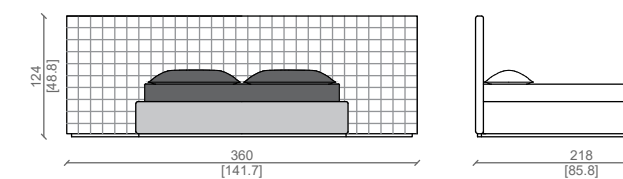

MISURE AMERICANE - AMERICAN SIZE

LETTO QUEEN SIZE / QUEEN SIZE BED

LETTO KING SIZE / KING SIZE BED

LETTO CALIFORNIA KING / CALIFORNIA KING SIZE BED

LETTO SUPER KING SIZE / SUPER KING SIZE BED

LETTO KING SIZE / KING SIZE BED