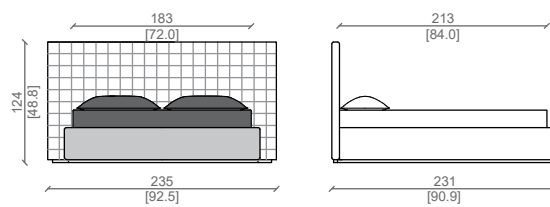

LETTO KING SIZE / KING SIZE BED

LETTO SUPER KING SIZE / SUPER KING SIZE BED

MISURE AMERICANE - AMERICAN SIZE

LETTO QUEEN SIZE / QUEEN SIZE BED

LETTO CALIFORNIA KING / CALIFORNIA KING SIZE BED

LETTO KING SIZE / KING SIZE BED