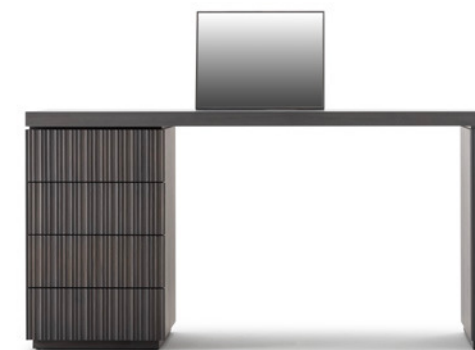

MARTIAL

Design: Castello Lagravinese

Toilette - Make up desk

Noce americano myfair.
American walnut myfair.