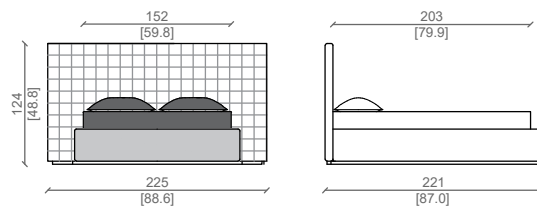

LETTO KING SIZE / KING SIZE BED

LETTO SUPER KING SIZE / SUPER KING SIZE BED

MISURE AMERICANE - AMERICAN SIZE

LETTO QUEEN SIZE / QUEEN SIZE BED

LETTO CALIFORNIA KING / CALIFORNIA KING SIZE BED

LETTO KING SIZE / KING SIZE BED