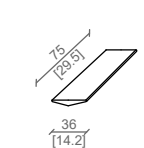

MENSOLE CON STRIP LED (DISPONIBILI ANCHE SENZA LED) SHELVES WITH STRIP LED (AVAILABLE WITHOUT LED)

MENSOLA 105MDD SHELF 1205MDD

MENSOLA 90MDD SHELF 90MDD

MENSOLA 75MDD SHELF 75MDD

TOLLERANZA SOFFITTO - CEILING TOLERANCE