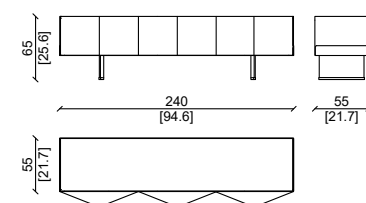

PORTA TV - TV CABINET 200X55XH50 CM

PORTA TV APERTO - TV CABINET 200X55CM

MOBILE TV A GIORNO - TV HOLDER OPEN

CREDENZA - SIDEBOARD

MOBILE TV - TV HOLDER

MOBILE TV - TV HOLDER

MOBILE TV A GIORNO - TV HOLDER OPEN