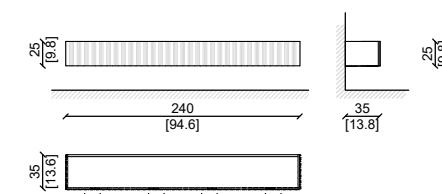

MOBILE SOSPESO - SUSPENDED CABINET