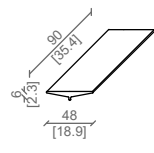

MENSOLA 90MND/ SHELF 90MND