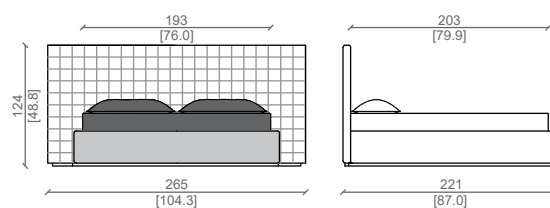

LETTO KING SIZE / KING SIZE BED

LETTO SUPER KING SIZE / SUPER KING SIZE BED

MISURE AMERICANE - AMERICAN SIZE

LETTO QUEEN SIZE / QUEEN SIZE BED

LETTO CALIFORNIA KING / CALIFORNIA KING SIZE BED

LETTO KING SIZE / KING SIZE BED