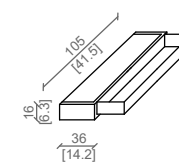

MODULAR DAY

Design: Castello Lagravinese

COMPOSITION WITH SHELVES AND DRAWERS

CASSETTI - DRAWERS.

CASSETTI 105 DRAWERS 105

CASSETTI 90 DRAWERS 90

CASSETTI 75 DRAWERS 75

TERRA - PARETE / FLOOR - WALL
MONTANTE - SHELF UPRIGHT