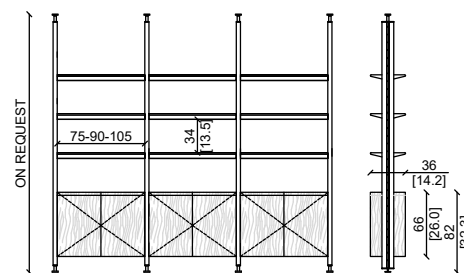

COMPOSITION WITH SHELVES AND CABINET