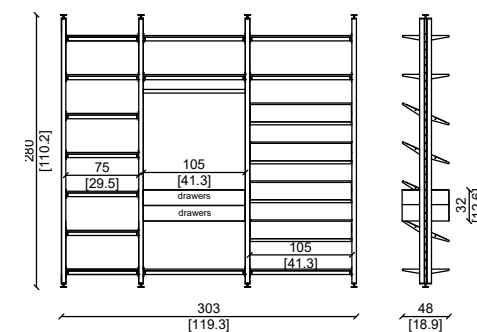

COMPOSITION D