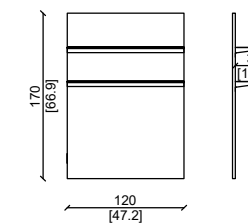

MODULAR PANEL 120 2 SHELVES