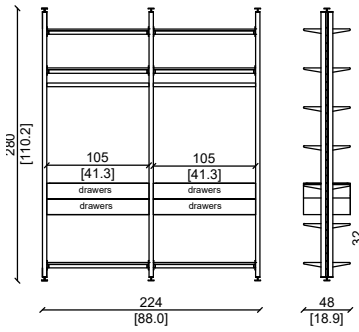

COMPOSITION C