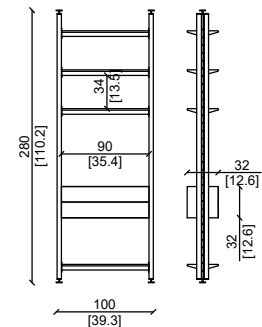

COMPOSITION B