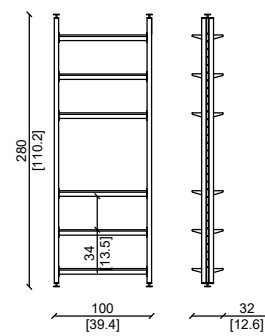

COMPOSITION A