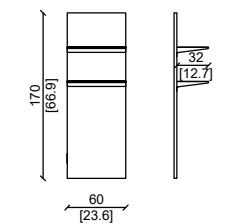

MODULAR PANEL 60 2 SHELVES