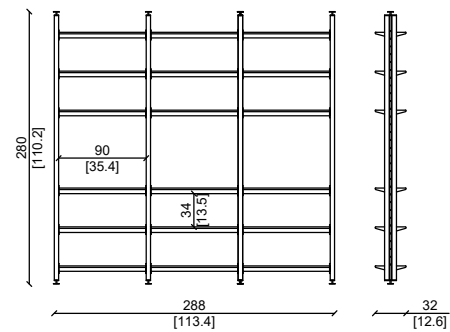

COMPOSITION E