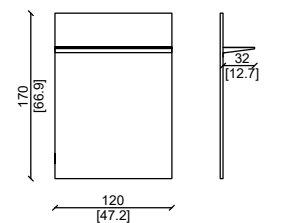

MODULAR PANEL 120 1 SHELF