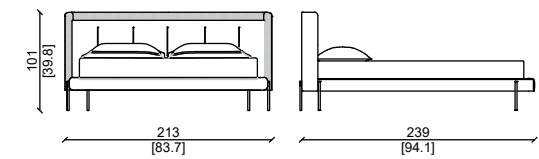

AMERICAN SIZE

CALIFORNIA KING

MATTRESS 183X213 CM