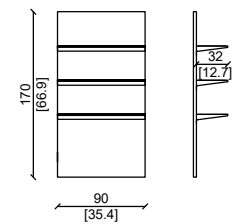

MODULAR PANEL 90 3 SHELVES