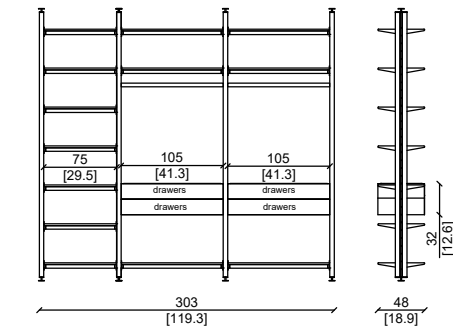

COMPOSITION B