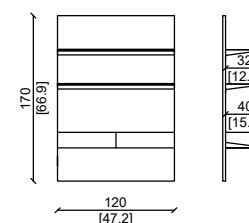

EXAMPLE WITH DRAWER