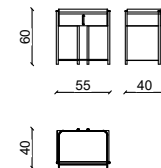

BENNY DELUXE

Design: Castello Lagravinese

Comodino - Night table