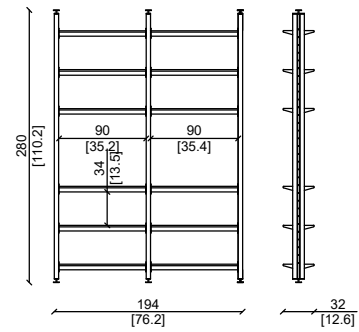

COMPOSITION C