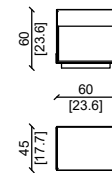

ROCKY

Design: Castello Lagravinese

Comodino - Night table