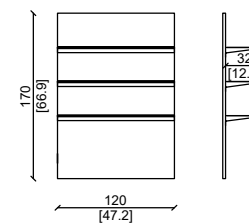

Pannelli i noce americano con terminali in metallo nero goffrato.
American walnut panel with embossed black metal end caps.

MODULAR PANEL 120 3 SHELVES