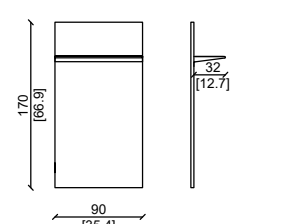

MODULAR PANEL 90 1 SHELF