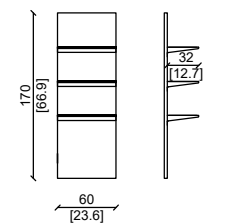

MODULAR PANEL 60 3 SHELVES