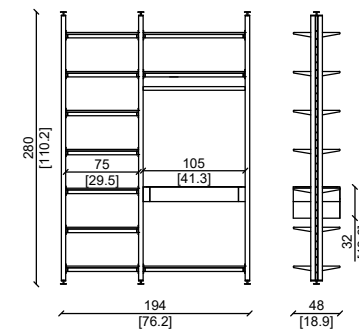

COMPOSITION A