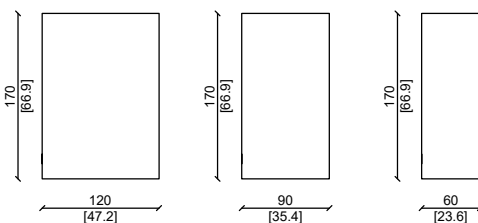

MODULAR PANEL