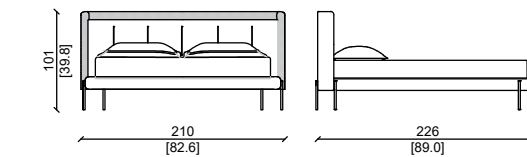

## STANDARD SIZE

SUPER KING SIZE / SUPER KING SIZE

MATTRESS 200X200 CM

KING SIZE / KING SIZE

MATTRESS 180X200 CM

QUEEN SIZE / QUEEN SIZE

MATTRESS 160X200 CM