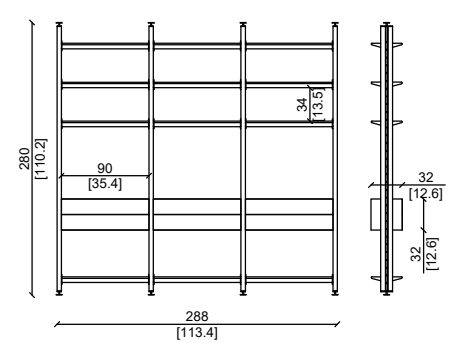

COMPOSITION F