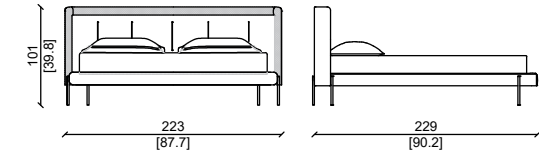

## STANDARD SIZE

SUPER KING SIZE / SUPER KING SIZE

MATTRESS 200X200 CM

KING SIZE / KING SIZE

MATTRESS 180X200 CM

QUEEN SIZE / QUEEN SIZE

MATTRESS 160X200 CM

## AMERICAN SIZE

CALIFORNIA KING

MATTRESS 183X213 CM

KING SIZE

MATTRESS 193X203 CM

QUEEN SIZE

MATTRESS 152X203 CM