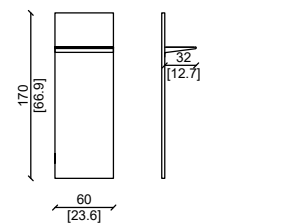

MODULAR PANEL 60 1 SHELF