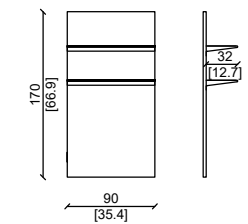

MODULAR PANEL 90 2 SHELVES