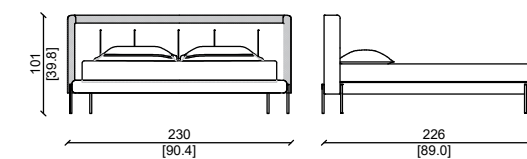

## STANDARD SIZE

SUPER KING SIZE / SUPER KING SIZE

MATTRESS 200X200 CM

KING SIZE / KING SIZE

MATTRESS 180X200 CM

QUEEN SIZE / QUEEN SIZE

MATTRESS 160X200 CM