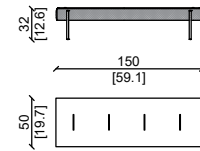

ELODIE BENCH

Design: Castello Lagravinese

Panca - Bench