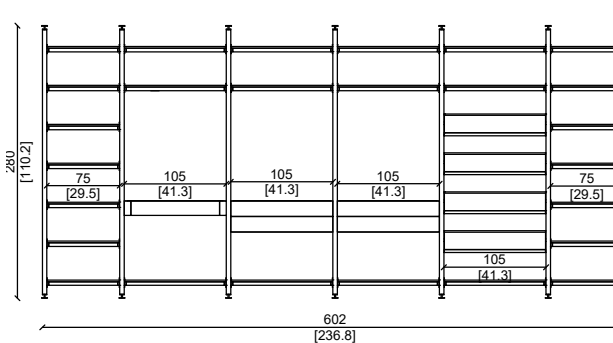

COMPOSITION E