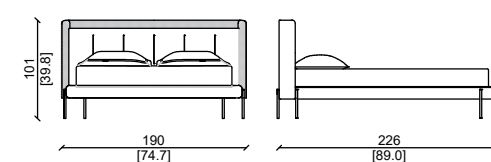

## STANDARD SIZE

SUPER KING SIZE / SUPER KING SIZE

MATTRESS 200X200 CM

KING SIZE / KING SIZE

MATTRESS 180X200 CM

QUEEN SIZE / QUEEN SIZE

MATTRESS 160X200 CM

## AMERICAN SIZE

CALIFORNIA KING

MATTRESS 183X213 CM

KING SIZE

MATTRESS 193X203 CM

QUEEN SIZE

MATTRESS 152X203 CM