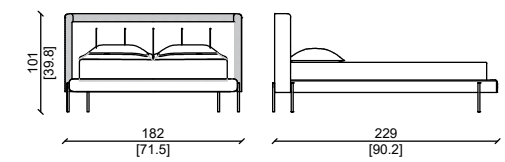

## STANDARD SIZE

SUPER KING SIZE / SUPER KING SIZE

MATTRESS 200X200 CM

KING SIZE / KING SIZE

MATTRESS 180X200 CM

QUEEN SIZE / QUEEN SIZE

MATTRESS 160X200 CM

## AMERICAN SIZE

CALIFORNIA KING

MATTRESS 183X213 CM

KING SIZE

MATTRESS 193X203 CM

QUEEN SIZE

MATTRESS 152X203 CM