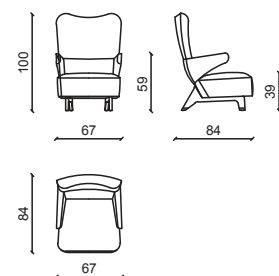

FABIENNE Poltrona/Armchair

Design: Castello Lagravinese