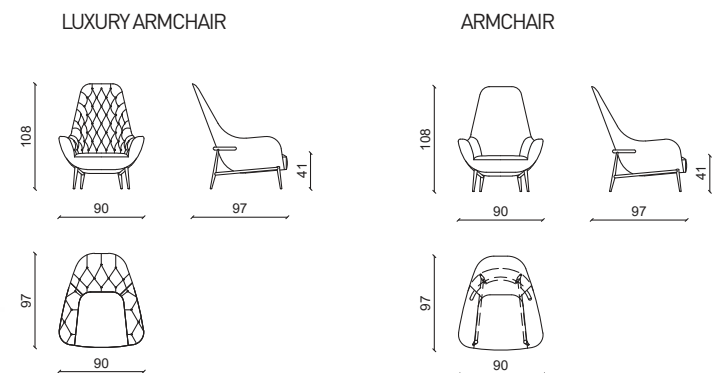

JADE' HIGH Poltrona/Armchair

Design: Castello Lagravinese

Davanti in pelle grassè ottanio, dietro in tessuto rafia ottanio, struttura in noce Americano.
Front in grassè ottanio leather, back in rafia ottanio fabric, American walnut structure.