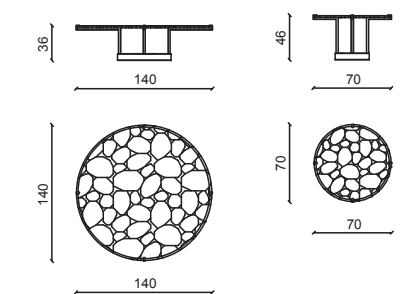

SELINE Tavolini / Coffee tables

Design: Castello Lagravinese Studio

Struttura in noce americano, top in vetro bronzato.
American walnut structure, bronzed glass top.

ROXANE Tavolini / Coffee tables

Design: Castello Lagravinese

Top in cappuccino onix, base in metallo finitura black nikel.
Cappuccino onyx top marmo, black nikel base.

SILVIE Tavolini / Coffee tables

Design: Castello Lagravinese

Top in marmo bronze amani, struttura in black nikel.
Bronze amani top marble, black nickel structure.

Top in vetro bronzato, struttura in ottone satinato.
Bronze glass top, satin brass structure.

Top in marmo calcite, struttura in ottone satinato.
Calcite top marble, satin brass structure.