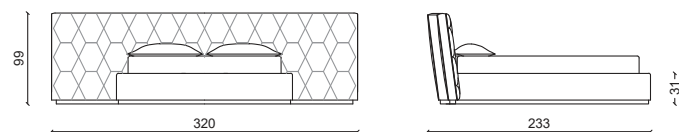

LETTO QUEEN SIZE / QUEEN SIZE BED MATTRESS 160 CM

CESAR letto / bed

Design: Castello Lagravinese

LETTO SUPER KING SIZE / SUPER KING SIZE BED MATTRESS 200 CM LETTO KING SIZE / KING SIZE BED MATTRESS 180 CM