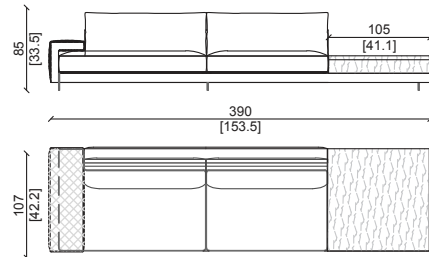

HECT. LARGE L 390 T105