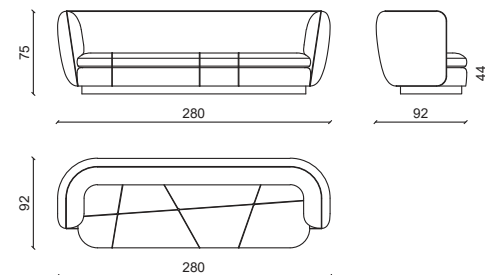

DIVANO / SOFA 280