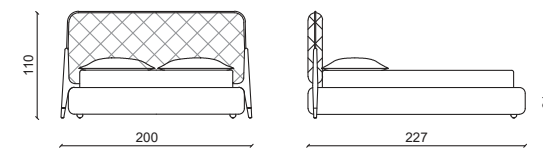

LETTO SUPER KING SIZE / SUPER KING SIZE BED MATTRESS 200 CM

LETTO KING SIZE / KING SIZE BED

MATTRESS 180 CM

LETTO QUEEN SIZE / QUEEN SIZE BED

MATTRESS 160 CM

DAMARIS Comodino / Night table

Design: Castello Lagravinese Studio