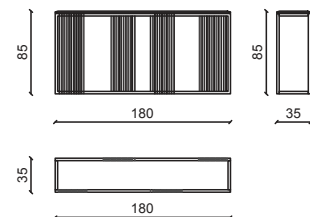

CLAIRE Consolle / Console

Design: Castello Lagravinese

Piano in invisible grey, struttura in ottone satinato e strisce in lotus testa di moro.
Invisible grey marble top, satin brass structure and testa di moro leather strips.