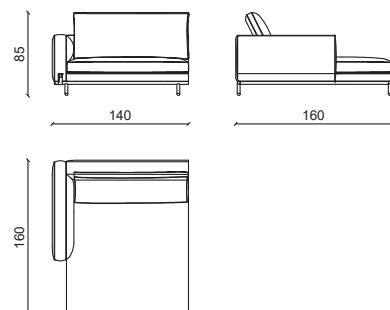

ETIE XL 140 LONGUE SX/DX