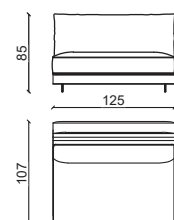

MODULI VERSIONE LARGE - SECTIONAL LARGE 125 CM

HECT. X 320 L

HECT. X 285 L SX/DX

HECT. X 160 L SX/DX

HECT. X 250 L OPEN

HECT. X 125 L OPEN

HECT. X 160 L SX/DX CHAISE

HECT. 300 L SX/DX