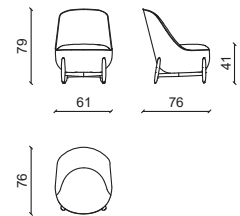

ISABEL Poltrona/Armchair

Design: Castello Lagravinese Studio

Pelle grasse malva, basi in noce americano.
Grasse malva leather, base in american walnut base.