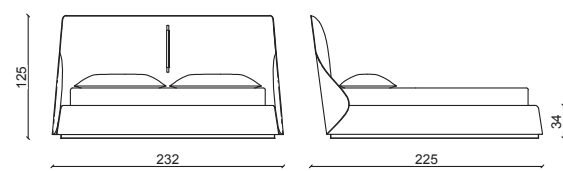

Design: Castello Lagravinese

Pelle in plume malva .
Pluma malva leather.

LETTO SUPER KING SIZE / SUPER KING SIZE BED MATTRESS 200 CM

LETTO KING SIZE / KING SIZE BED MATTRESS 180 CM

LETTO QUEEN SIZE / QUEEN SIZE BED MATTRESS 160 CM