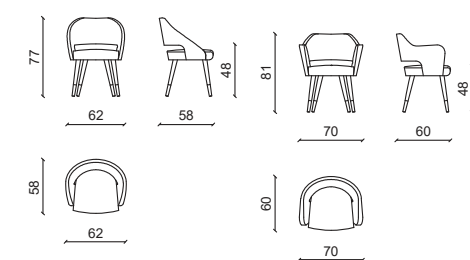

INES Sedia / Chair

Design: Andrea Pinori - Giorgio Balestri

Struttura in frassino cenere, schienale in pelle nabuk perla, pelle seduta nabuk blu.
Ash cenere structure, backrest in nabuk perla leather, sitting in nabuk blu leather.