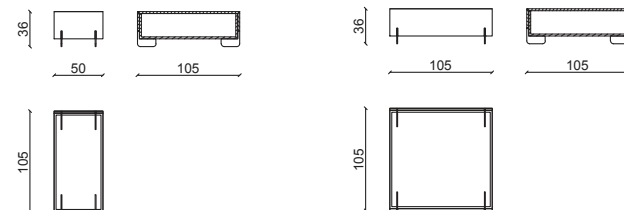

Struttura in noce americano top in marmo twister.
American walnut solid wood structure, twister marble top.