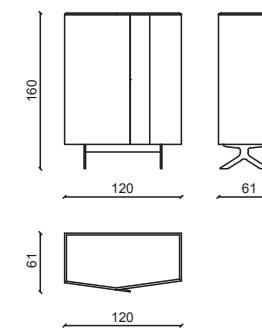

HOUSE LUXURY Mobile bar / Bar cabinet

Design: Castello Lagravinese

Struttura in frassino cenere, inserti e gambe in ottone satinato top in marmo cappuccino onix.
Ash cenere structure, satinated brass legs and inserts, cappuccino onyx marble top.