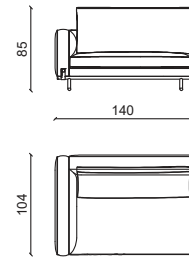

ETIE XL 140 SX/DX