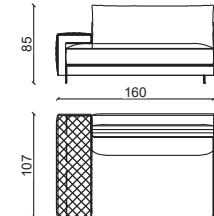

MODULI VERSIONE LARGE - SECTIONAL LARGE 125 CM

HECT. X 320 L

HECT. X 285 L SX/DX

HECT. X 160 L SX/DX

HECT. X 250 L OPEN

HECT. X 125 L OPEN

HECT. X 160 L SX/DX CHAISE

HECT. 300 L SX/DX