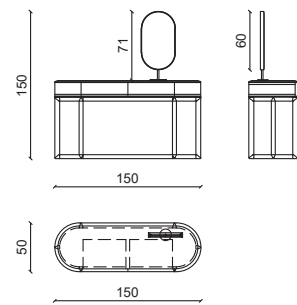

YANN Toilette / Make-up desk

Design: Castello Laaravinese Studio

Struttura in noce americano, top marmo ombra di caravaggio, pelle grassè mattone.
American walnut structure, ombra di caravaggio marble, grassè mattone leather.

DESIRÈ Comò e comodino / Chest of drawers and night table

Design: Andrea Pinori - Giorgio Balestri