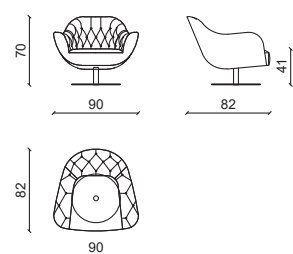

LUXURY ARMCHAIR