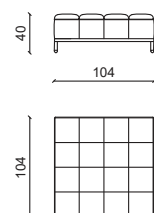

Pelle in grasse cemento, base in black nickel e piedini in oro.
Grasse cemento leather, black nickel base, and feet in gold finish.

ETIE POUF 104 LUX