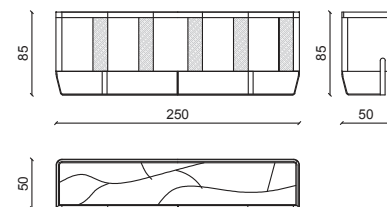

CREDENZA/SIDEBOARD

MOBILE TV/TV HOLDER

MOBILE TV APERTO/OPEN TV HOLDER

CREDENZA/SIDEBOARD

MOBILE TV/TV HOLDER

MOBILE TV APERTO/OPEN TV HOLDER

CHANTAL Mobile bar / Bar cabinet

Design: Andrea Pinori - Giorgio Balestri