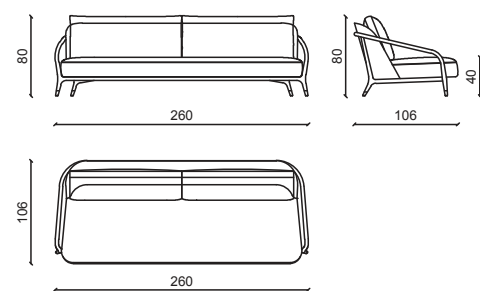

DIVANO 4 POSTI - SOFA 4 SEATER

DIVANO 3 POSTI - SOFA 3 SEATER

DIVANO 2 POSTI - SOFA 2 SEATER

DANIEL Divano/Sofa

Design: Castello Lagravinese

Pelle in river sibir. base in noce Americano.
River sibir leather, American walnut base.