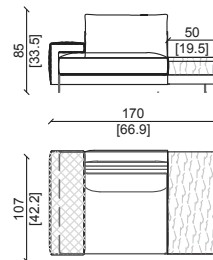

HECT. LARGE S 170 T50