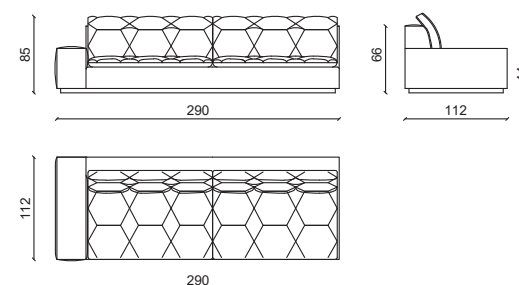

Pelle in kashmir madras , base in metallo finitura ottone satinato
Kashmir madras leather , satin brass finish base.

ELEMENTO / ELEMENT 290cm