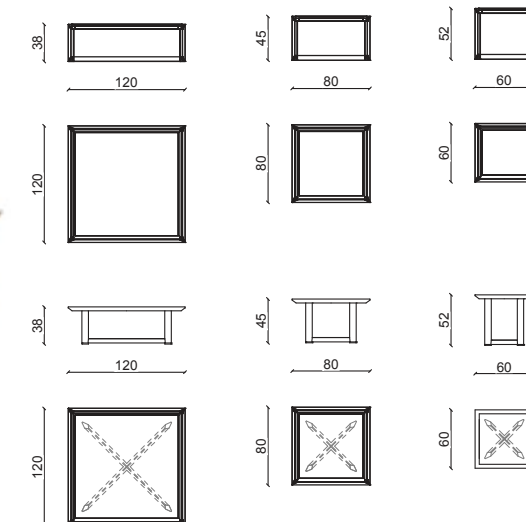

Struttura in noce americano top in invisible grey.
American walnut solid wood structure, invisible grey marble top.

ERIC Tavolini / Coffee tables

Design: Castello Lagravinese Studio