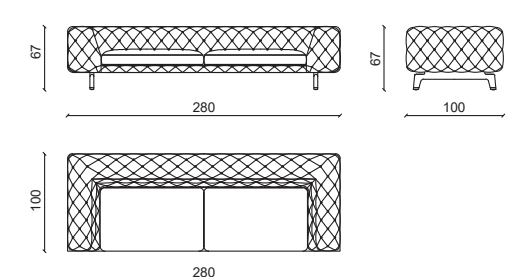

DIVANO 3 POSTI - SOFA 3 SEATER