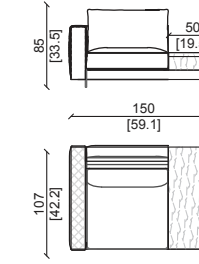

HECT. SLIM M 225 T105

HECT. SLIM S 235 T50

HECT. SLIM S 290 T105

HECT. SLIM S 150 T50

HECT. SLIM S 205 T105

HECTOR LARGE WITH TABLE Divano/Sofa

Design: Castello Lagravinese Studio

HECT. LARGE L 335 T50