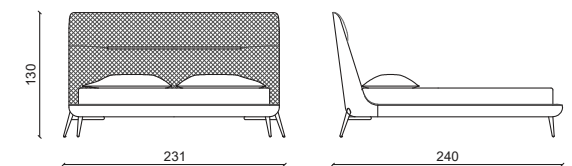

SPECIAL EDITION

LETTO SUPER KING SIZE / SUPER KING SIZE BED MATTRESS 200 CM

Letto con treccia.
Bed with braid.