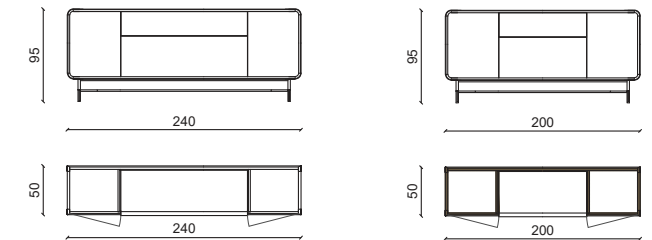

CREDENZA/SIDEBOARD

MOBILE TV/TV CABINET