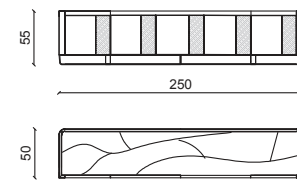

CREDENZA/SIDEBOARD

MOBILE TV/TV HOLDER

MOBILE TV APERTO/OPEN TV HOLDER

CREDENZA/SIDEBOARD

MOBILE TV/TV HOLDER

MOBILE TV APERTO/OPEN TV HOLDER

CHANTAL Mobile bar / Bar cabinet

Design: Andrea Pinori - Giorgio Balestri