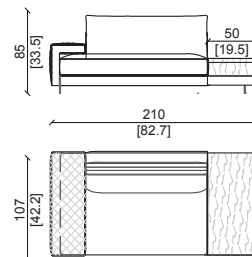

HECT. LARGE L 210 T50