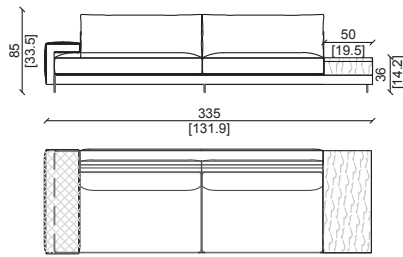

HECT. SLIM M 225 T105

HECT. SLIM S 235 T50

HECT. SLIM S 290 T105

HECT. SLIM S 150 T50

HECT. SLIM S 205 T105

HECTOR LARGE WITH TABLE Divano/Sofa

Design: Castello Lagravinese Studio

HECT. LARGE L 335 T50