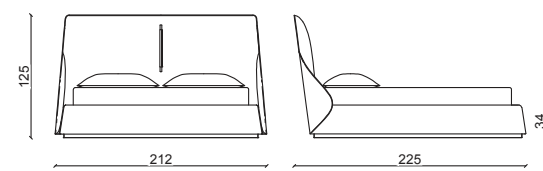

Design: Castello Lagravinese

Pelle in plume malva .
Pluma malva leather.

LETTO SUPER KING SIZE / SUPER KING SIZE BED MATTRESS 200 CM

LETTO KING SIZE / KING SIZE BED MATTRESS 180 CM

LETTO QUEEN SIZE / QUEEN SIZE BED MATTRESS 160 CM