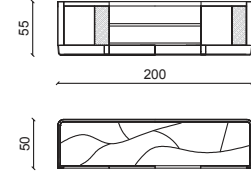

CREDENZA/SIDEBOARD

MOBILE TV/TV HOLDER

MOBILE TV APERTO/OPEN TV HOLDER

CREDENZA/SIDEBOARD

MOBILE TV/TV HOLDER

MOBILE TV APERTO/OPEN TV HOLDER

CHANTAL Mobile bar / Bar cabinet

Design: Andrea Pinori - Giorgio Balestri