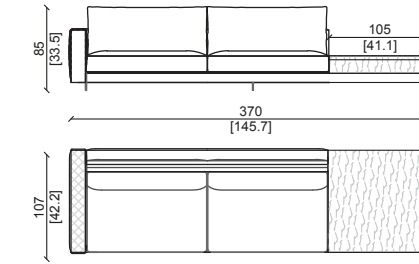

HECT. SLIM L 370 T105