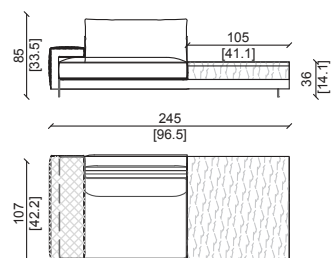

HECT. LARGE M 245 T105