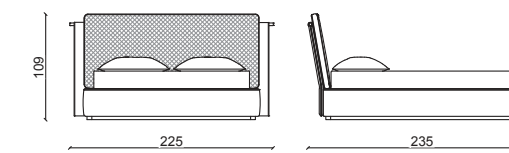

LETTO KING SIZE / KING SIZE BED MATTRESS 180 CM

LETTO QUEEN SIZE / QUEEN SIZE BED MATTRESS 160 CM

OBJECT DELUXE Panca / Bench

Design: Castello Laaravinese Studio

Struttura in black nickel, terminali in oro , pelle grasse malva.
Black nickel structure, bright gold end cap, grasse malva leather.