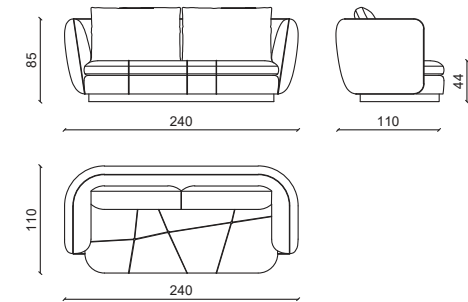

DIVANO / SOFA 240