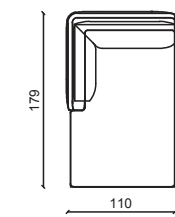

DORIAN SECTIONAL Divano/Sofa

Design: Castello Lagravinese

Pelle nabuk perla , base in ottone satinato.
Nabuk perla leather , satin brass base.

DORIAN SECTIONAL Divano/Sofa

Design: Castello Lagravinese

Pelle nabuk perla , base in ottone satinato.
Nabuk perla leather , satin brass base.

CHAISE LONGUE