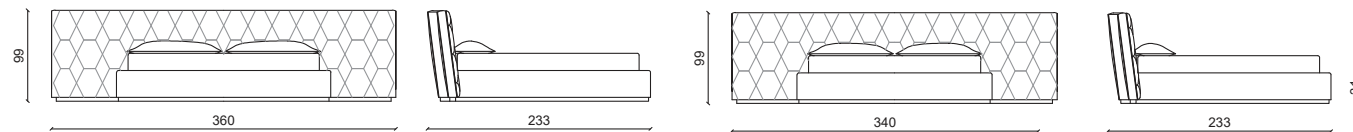

LETTO SUPER KING SIZE / SUPER KING SIZE BED MATTRESS 200 CM   LETTO KING SIZE / KING SIZE BED MATTRESS 180 CM