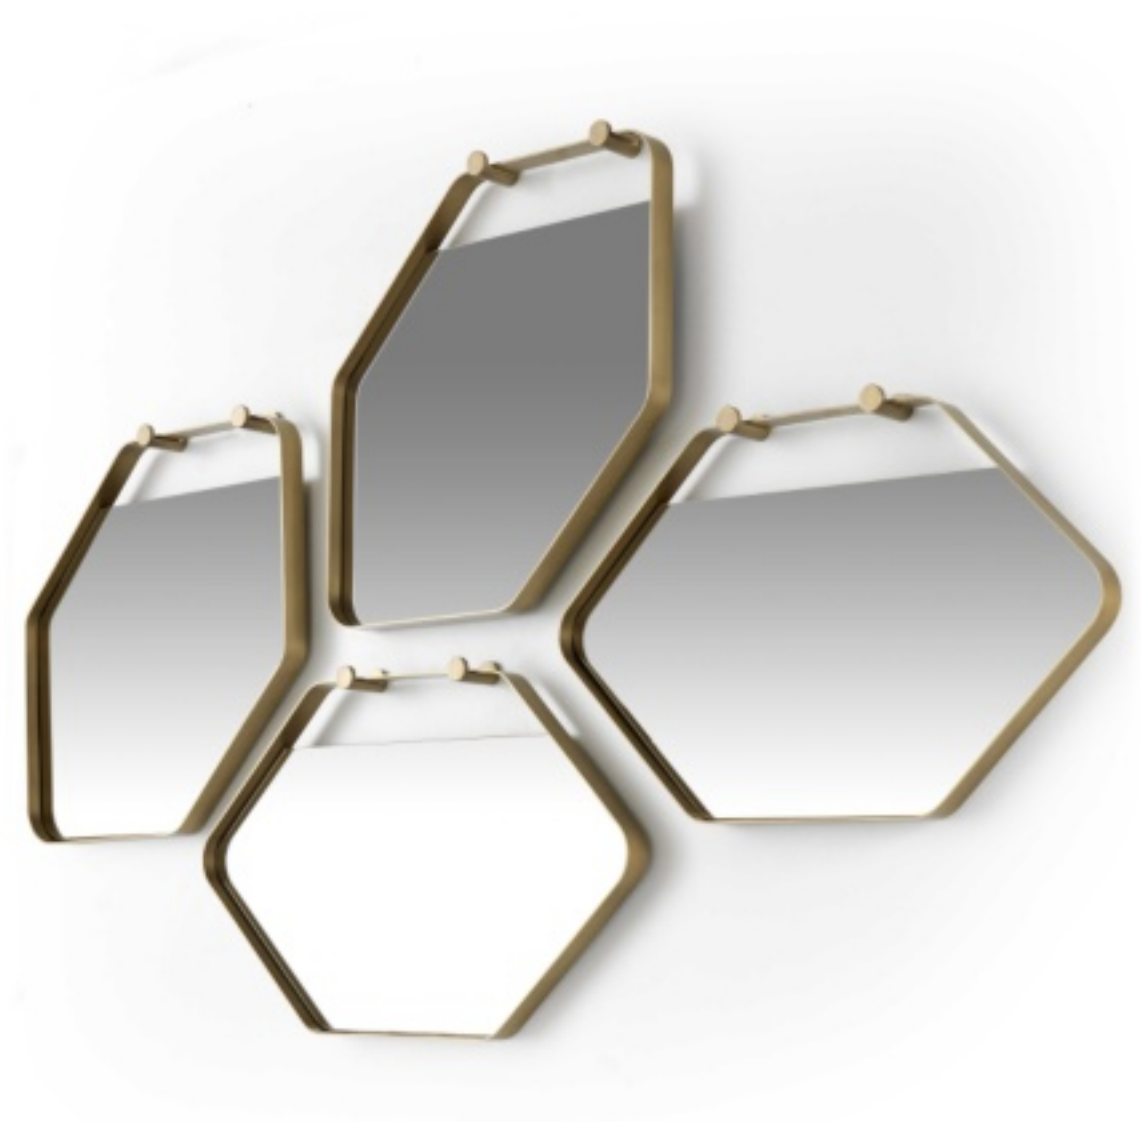

MARIE 10/20

Specchiere / Mirrors
Design: I.d. Ulivi Salotti