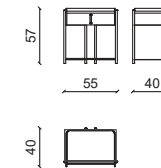

BENNY DELUXE Comodino / Night table

Design: Castello Lagravinese Studio

Struttura in black nickel, terminali in oro , noce americano e pelle plume malva.
Black nickel structure, bright gold end cap, american walnut, plume malva leather.