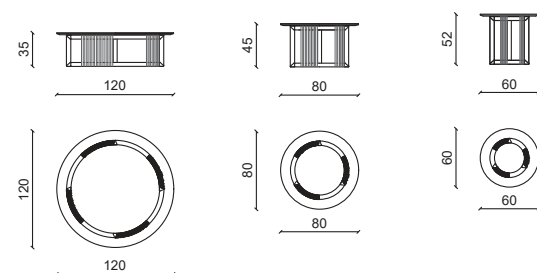

FRASER Tavolini / Coffee tables

Design: Castello Lagravinese Studio

Struttura in noce americano scuro, top marmo invisible grey, pelle lotus testa di moro.
Dark american walnut structure, invisible grey marble, testa di moro leather.