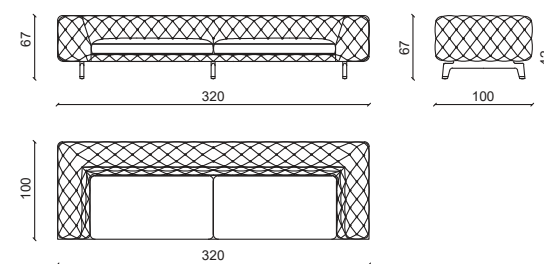

Pelle in river sibir. base in noce Americano.
River sibir leather, American walnut base.

DIVANO 4 POSTI - SOFA 4 SEATER