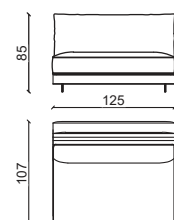

HECT. X 125 L OPEN

HECT. X 125 L OPEN