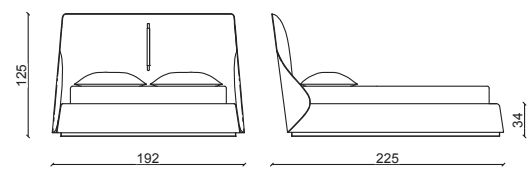

Design: Castello Lagravinese

Pelle in plume malva .
Pluma malva leather.

LETTO SUPER KING SIZE / SUPER KING SIZE BED MATTRESS 200 CM

LETTO KING SIZE / KING SIZE BED MATTRESS 180 CM

LETTO QUEEN SIZE / QUEEN SIZE BED MATTRESS 160 CM