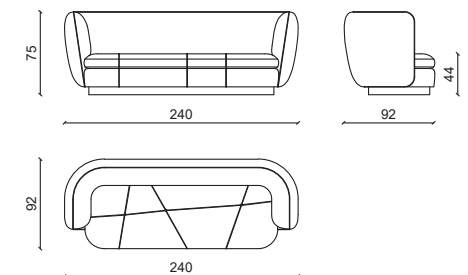

DIVANO / SOFA 240