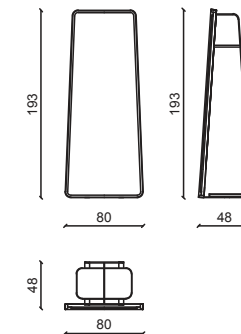

MARION Specchiera / Floor mirror

Design: Andrea Pinori - Giorgio Balestri

Struttura in ottone satinato, cornice in noce Americano.
Satin brass structure, American walnut frame