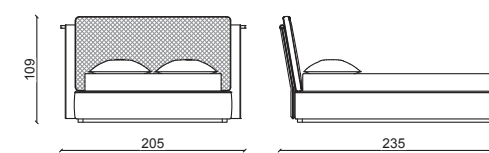

LETTO KING SIZE / KING SIZE BED MATTRESS 180 CM

LETTO QUEEN SIZE / QUEEN SIZE BED MATTRESS 160 CM

OBJECT DELUXE Panca / Bench

Design: Castello Laaravinese Studio

Struttura in black nickel, terminali in oro , pelle grasse malva.
Black nickel structure, bright gold end cap, grasse malva leather.