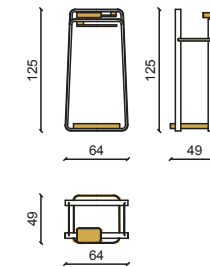

MARION Servomuto / Clothes stand

Design: Andrea Pinori - Giorgio Balestri

Cornici in noce Americano, vassoi in ottone satinato.
American walnut frame, satin brass trays.