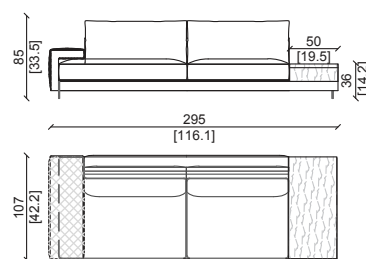

HECT. LARGE M 295 T50