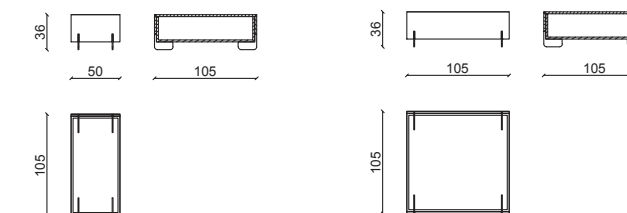

ERIC Tavolini / Coffee tables

Design: Castello Lagravinese Studio

Struttura in noce americano top in marmo twister.
American walnut solid wood structure, twister marble top.