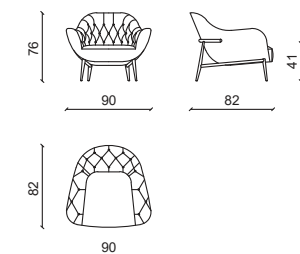

JADE' LUXURY Poltrona/Armchair

Design: Castello Lagravinese

Pelle in nabuk senape, struttura in ottone satinato.
Nabuk senape leather, satined brass base.