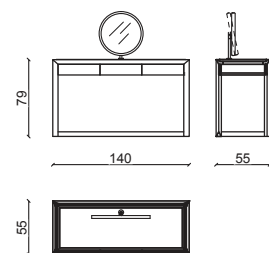

DAMARIS Toilette / Make up desk

Design: Castello Lagravinese Studio

Struttura in massello di noce americano, specchio lucido.
American solid wood structure, clear mirror.