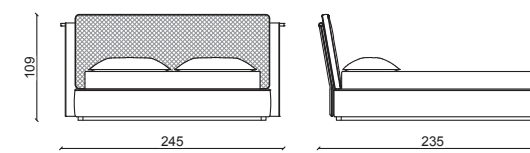

LETTO SUPER KING SIZE / SUPER KING SIZE BED MATTRESS 200 CM