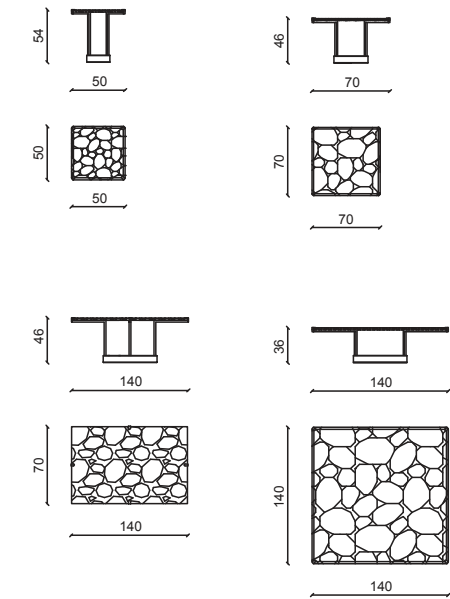

SELINE Tavolini / Coffee tables

Design: Castello Lagravinese Studio

Struttura in noce americano, top in vetro bronzato.
American walnut structure, bronzed glass top.

ROXANE Tavolini / Coffee tables

Design: Castello Lagravinese

Top in cappuccino onix, base in metallo finitura black nikel.
Cappuccino onyx top marmo, black nikel base.

SILVIE Tavolini / Coffee tables

Design: Castello Lagravinese

Top in marmo bronze amani, struttura in black nikel.
Bronze amani top marble, black nickel structure.

Top in vetro bronzato, struttura in ottone satinato.
Bronze glass top, satin brass structure.

Top in marmo calcite, struttura in ottone satinato.
Calcite top marble, satin brass structure.