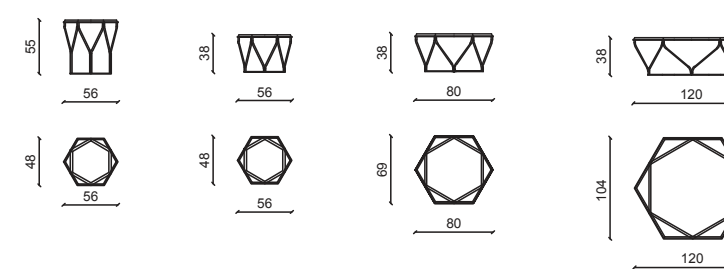

SUSANNE Tavolini / Coffee tables

Design: Andrea Pinori - Giorgio Balestri

Satin brass structure, ombra caravaggio marble top.
Satin brass structure, brown forest marble top.
Satin brass structure, calcite marble top.