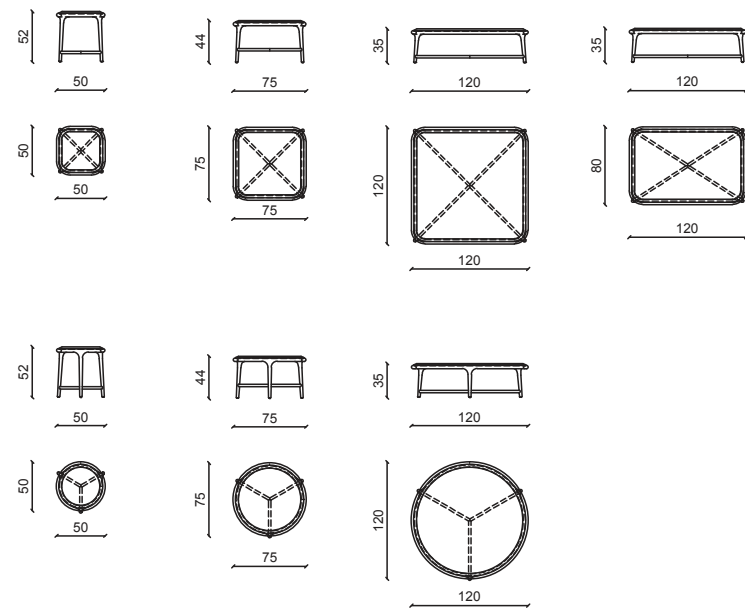

SELINE Tavolini / Coffee tables

Design: Castello Lagravinese Studio

Struttura in noce americano, top in vetro bronzato.
American walnut structure, bronzed glass top.