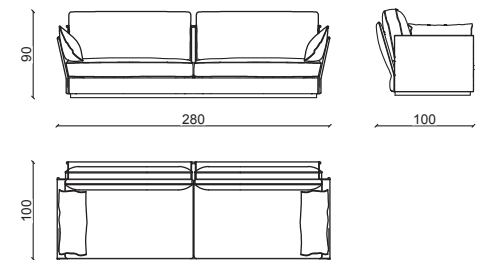

Struttura in plume cemento, sedute e cuscini in grasse cemento.
Plume cemento structure, grasse cemento sitting and cushions.

DIVANO - SOFA XL