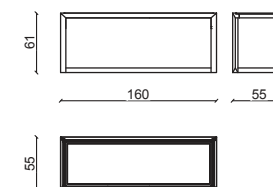

DESIRE' Credenza/ Sideboard

Design: Andrea Pinori - Giorgio Balestri

Struttura in noce Americano, e top in invisible grey con inserti e basi in ottone.
American walnut structure, invisible grey marble top with brass inserts and base.

CHANTAL Mobile bar / Bar cabinet

Design: Andrea Pinori - Giorgio Balestri

Struttura in noce americano, pelle grassè mattone, base e maniglie in metallo finitura oro e nero.
American walnut structure, grassè mattone leather, metal base and handles, finish bright gold and black .

CHANTAL Tv cabinet

Design: Andrea Pinori - Giorgio Balestri

Struttura in noce americano, pelle grassè ottanio, base e maniglie in metallo finitura ottone e nero.
American walnut structure, grassè ottanio leather, metal base and handles, finish satin and black .

DAMARIS Console / Console

Design: Castello Lagravinese

Struttura in massello di noce americano, marmo invisible grey.
American solid wood structure, invisible grey marble.

DAMARIS Console back sofa

Design: Castello Lagravinese

Struttura in massello di noce americano, vetro bronzato.
American solid wood structure, bronze glass top.