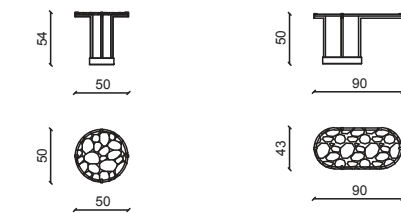

Top in marmo calcite, struttura in ottone satinato.
Calcite top marble, satin brass structure.