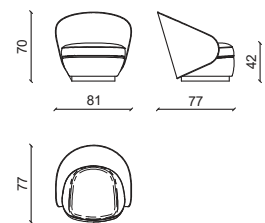

ISABEL Poltrona/Armchair

Design: Castello Lagravinese Studio

Pelle grasse malva, basi in noce americano.
Grasse malva leather, base in american walnut base.

OPHELIA Poltrona/Armchair

Design: Castello Lagravinese Studio