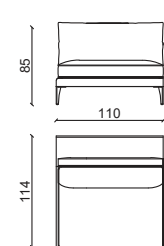

GREG 110 L OPEN