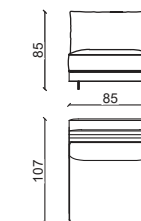

HECT. X 85 S OPEN