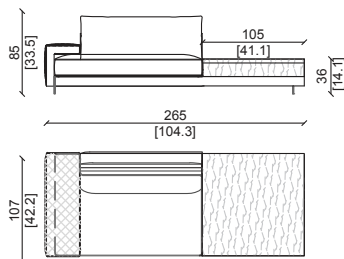

HECT. LARGE L 265 T105