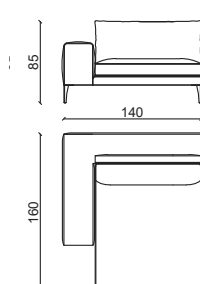

GREG140 L SX/DX CHAISE