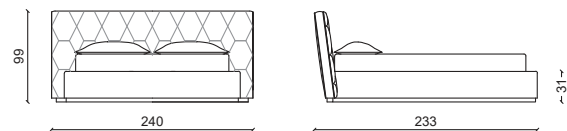

LETTO QUEEN SIZE / QUEEN SIZE BED MATTRESS 160 CM