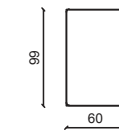

DORIAN SECTIONAL Divano/Sofa

Design: Castello Lagravinese

Pelle nabuk perla , base in ottone satinato.
Nabuk perla leather , satin brass base.

DORIAN SECTIONAL Divano/Sofa

Design: Castello Lagravinese

Pelle nabuk perla , base in ottone satinato.
Nabuk perla leather , satin brass base.

POUF