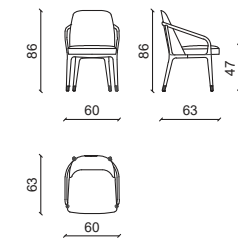

LISE WITH ARMS Sedia / Chair

Design: Castello Lagravinese

Struttura in noce Americano, pelle in grassè ottanio.
American walnut structure, grassè ottanio leather.