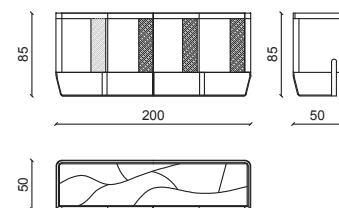

CREDENZA/SIDEBOARD

MOBILE TV/TV HOLDER

MOBILE TV APERTO/OPEN TV HOLDER

CREDENZA/SIDEBOARD

MOBILE TV/TV HOLDER

MOBILE TV APERTO/OPEN TV HOLDER

CHANTAL Mobile bar / Bar cabinet

Design: Andrea Pinori - Giorgio Balestri