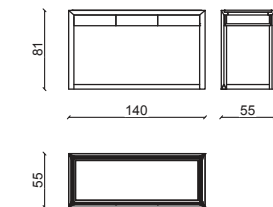

CREDENZA/SIDEBOARD

MOBILE TV/TV CABINET

DAMARIS Console / Console

Design: Castello Lagravinese

Struttura in massello di noce americano, marmo invisible grey.
American solid wood structure, invisible grey marble.