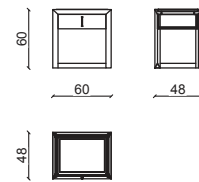

LETTO SUPER KING SIZE / SUPER KING SIZE BED MATTRESS 200 CM

LETTO KING SIZE / KING SIZE BED

MATTRESS 180 CM

LETTO QUEEN SIZE / QUEEN SIZE BED

MATTRESS 160 CM

DAMARIS Comodino / Night table

Design: Castello Lagravinese Studio