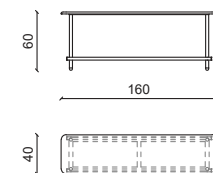

OBJECT Console retrodivano / Console back sofa

Design: Castello Lagravinese Studio

Struttura in black nickel, finali in ottone satinato, marmi calacatta verde.
Black nickel base, satin brass end caps, calacatta verde marble top.