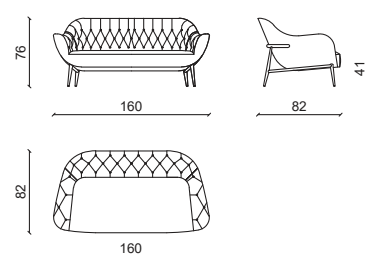

JADE' LITTLE SOFA Divanetto / Love Seat

Design: Castello Lagravinese

LUXURY LITTLE SOFA

LITTLE SOFA

Pelle grassè ottanio, struttura in noce Americano.
Grassè ottanio leather, American walnut structure.

JADE' SWING Poltrona girevole / Swivel chair