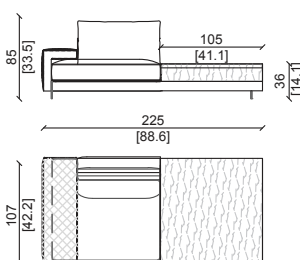

HECT. LARGE S 225 T105