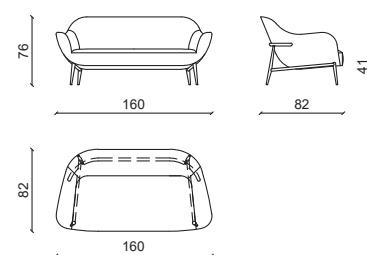

JADE' LITTLE SOFA Divanetto / Love Seat

Design: Castello Lagravinese

LUXURY LITTLE SOFA

LITTLE SOFA

Pelle grassè ottanio, struttura in noce Americano.
Grassè ottanio leather, American walnut structure.

JADE' SWING Poltrona girevole / Swivel chair