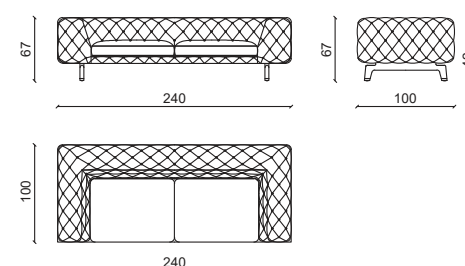

DIVANO 2 POSTI - SOFA 2 SEATER