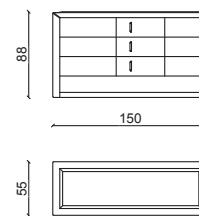

DAMARIS Como / Dressing table

Design: Castello Lagravinese Studio

Struttura in massello di noce americano, bozze in pelle grasse malva, top calacatta verde.
American solid wood structure, leather panel in grasse malva, calacatta verde marble top.