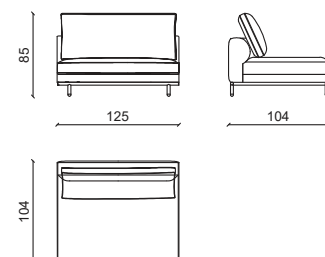

ETIE XL 125 OPEN