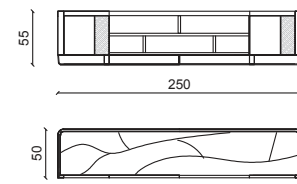

CREDENZA/SIDEBOARD

MOBILE TV/TV HOLDER

MOBILE TV APERTO/OPEN TV HOLDER

CREDENZA/SIDEBOARD

MOBILE TV/TV HOLDER

MOBILE TV APERTO/OPEN TV HOLDER

CHANTAL Mobile bar / Bar cabinet

Design: Andrea Pinori - Giorgio Balestri