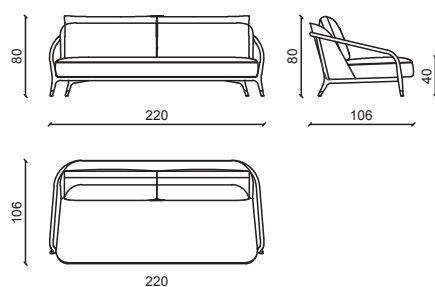

DIVANO 4 POSTI - SOFA 4 SEATER

DIVANO 3 POSTI - SOFA 3 SEATER

DIVANO 2 POSTI - SOFA 2 SEATER

DANIEL Divano/Sofa

Design: Castello Lagravinese

Pelle in river sibir. base in noce Americano.
River sibir leather, American walnut base.