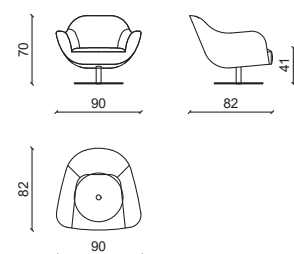

JADE' LITTLE SOFA Divanetto / Love Seat

Design: Castello Lagravinese

Pelle grassè ottanio, struttura in noce Americano.
Grassè ottanio leather, American walnut structure.

JADE' SWING Poltrona girevole / Swivel chair

Design: Castello Lagravinese

ARMCHAIR

Pelle in grassè mattone, meccanismo girevole in ottone satinato.
Grassè mattone leather, satin brass swing mechanism.

FABIENNE Poltrona/Armchair

Design: Castello Lagravinese

Pelle in nabuk blu e base in noce Americano.
Nabuk blu leather and American walnut base.

NOLAN Tavolo / Table

Design: Castello Lagravinese

Struttura in massello di noce americano, top in calacatta verde.
American walnut solid wood structure, calacatta verde marble top.