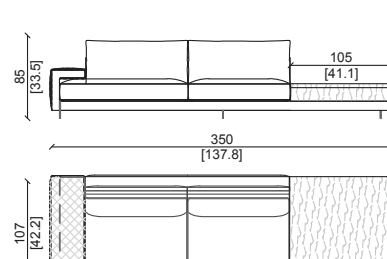

HECT. LARGE M 350 T105