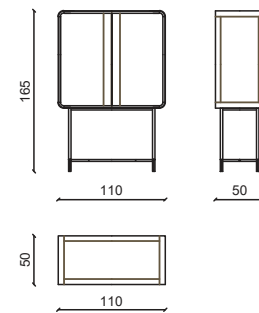

Struttura in noce americano, pelle grassè mattone, base e maniglie in metallo finitura oro e nero.
American walnut structure, grassè mattone leather, metal base and handles, finish bright gold and black .