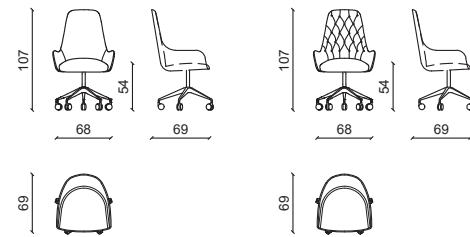

DESIRÈ Panchetta / Bench

Design: I.d. Ulivi Salotti

Pelle in grassè mattone, base in ottone satinato.
Grassè mattone leather, satin brass base.

WILLEM Poltrona Girevole / Swivel chair

Design: Castello Lagravinese Studio