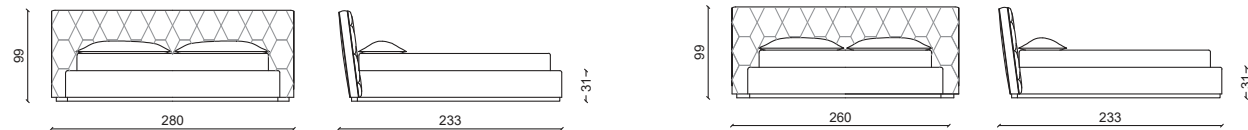

LETTO SUPER KING SIZE / SUPER KING SIZE BED MATTRESS 200 CM   LETTO KING SIZE / KING SIZE BED MATTRESS 180 CM