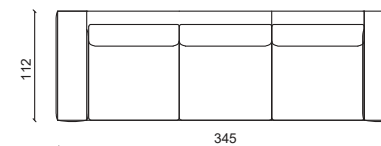

DIVANO - SOFA 345