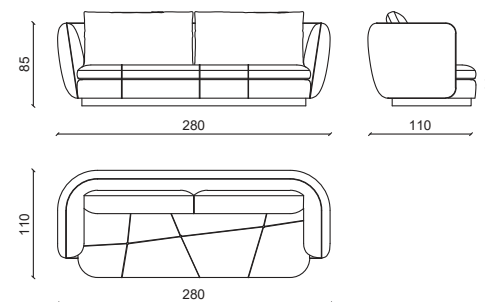

DIVANO / SOFA 280