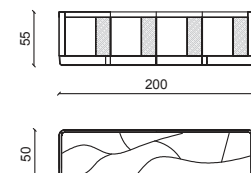

CREDENZA/SIDEBOARD

MOBILE TV/TV HOLDER

MOBILE TV APERTO/OPEN TV HOLDER

CREDENZA/SIDEBOARD

MOBILE TV/TV HOLDER

MOBILE TV APERTO/OPEN TV HOLDER

CHANTAL Mobile bar / Bar cabinet

Design: Andrea Pinori - Giorgio Balestri