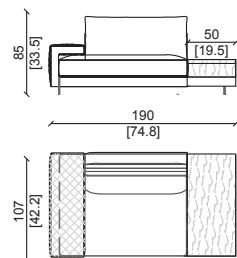

HECT. LARGE M 190 T50