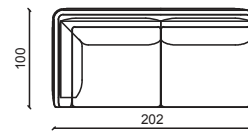

DORIAN SECTIONAL Divano/Sofa

Design: Castello Lagravinese

Pelle nabuk perla , base in ottone satinato.
Nabuk perla leather , satin brass base.

ELEMENTO / ELEMENT 202cm

DORIAN SECTIONAL Divano/Sofa

Design: Castello Lagravinese

Pelle nabuk perla , base in ottone satinato.
Nabuk perla leather , satin brass base.