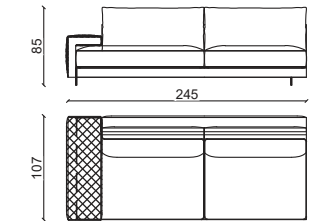

HECT. X 245 M SX/DX