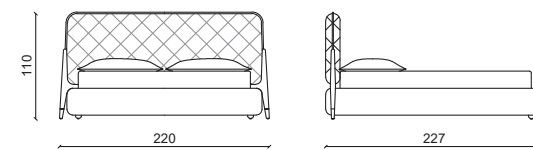

LETTO SUPER KING SIZE / SUPER KING SIZE BED MATTRESS 200 CM

LETTO KING SIZE / KING SIZE BED

MATTRESS 180 CM

LETTO QUEEN SIZE / QUEEN SIZE BED

MATTRESS 160 CM

DAMARIS Comodino / Night table

Design: Castello Lagravinese Studio