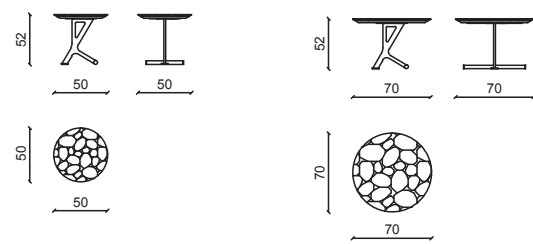

SELINE Tavolini / Coffee tables

Design: Castello Lagravinese Studio

Struttura in noce americano, top in vetro bronzato.
American walnut structure, bronzed glass top.

ROXANE Tavolini / Coffee tables

Design: Castello Lagravinese

Top in cappuccino onix, base in metallo finitura black nikel.
Cappuccino onyx top marmo, black nikel base.

SILVIE Tavolini / Coffee tables

Design: Castello Lagravinese

Top in marmo bronze amani, struttura in black nikel.
Bronze amani top marble, black nickel structure.

Top in vetro bronzato, struttura in ottone satinato.
Bronze glass top, satin brass structure.

Top in marmo calcite, struttura in ottone satinato.
Calcite top marble, satin brass structure.