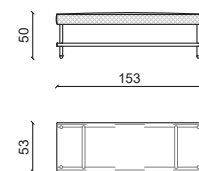

LETTO KING SIZE / KING SIZE BED MATTRESS 180 CM

LETTO QUEEN SIZE / QUEEN SIZE BED MATTRESS 160 CM

OBJECT DELUXE Panca / Bench

Design: Castello Laaravinese Studio

Struttura in black nickel, terminali in oro , pelle grasse malva.
Black nickel structure, bright gold end cap, grasse malva leather.