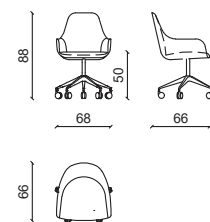

WILLEM GUEST Poltrona Guest / Guest chair

Design: Castello Lagravinese Studio

Struttura in black nickel, pelle in plume sabbia.
Black nickel structure, plume sabbia leather.