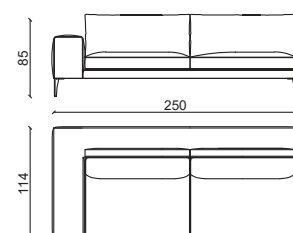

GREG 250 L SX/DX