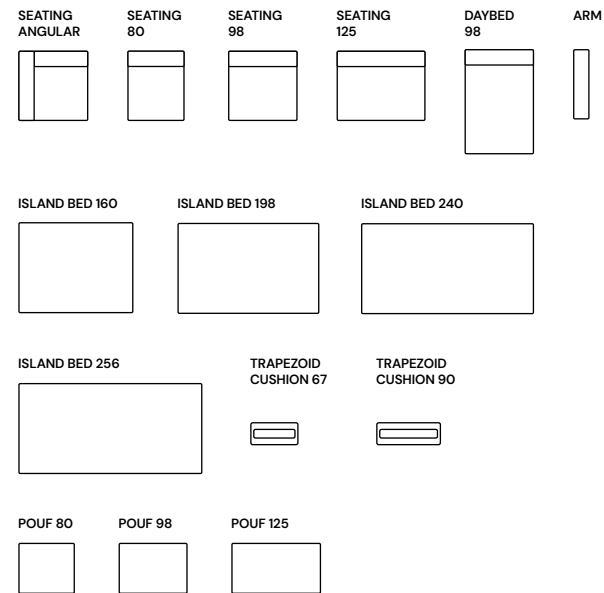

Outdoor Modular Sofa
Structure Frame: Waterproof wood
Padding: Outdoor open cell structure high resilience polyurethane foam
Feet: Black PVC

Designer:
Pino Vismara

Prod.
Alula Outdoor Modular Sofa

Cod.
HT.AL.OUT