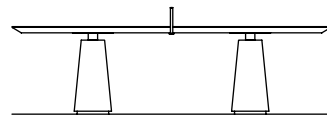

Inches (L x W x H)

39 1/2" x 39 1/2" x 28"
 31 1/2" x 39 1/2" x 28"
 38 1/2" x 39 1/2" x 28"
 49 1/4" x 39 1/2" x 28"
 38 1/2" x 59" x 28"
 39 1/2" x 9 3/4" x 28"
 63" x 49 1/4" x 15 3/4"
 78" x 49 1/4" x 15 3/4"
 94 1/2" x 49 1/4" x 15 3/4"
 100 3/4" x 49 1/4" x 15 3/4"
 26 1/3" x 13" x 13"
 35 1/2" x 13" x 13"
 31 1/2" x 29 1/2" x 15 3/4"
 38 1/2" x 29 1/2" x 15 3/4"
 49 1/4" x 29 1/2" x 15 3/4"

Designer:
Studio Boccaccio432

Prod.
Egeo Table Tennis Table for Outdoor

Cod.
SG.PP.EGE

Cm (L x W x H)
 274 x 153/185 x 76/92

Inches (L x W x H)
 107³/₄" x 60¹/₄" / 72¹/₂" x 30" / 36¹/₄"

Finishes

Playing Top