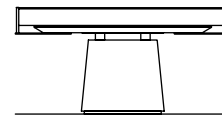

Inches (L x W x H)

39 1/2" x 39 1/2" x 28"
 31 1/2" x 39 1/2" x 28"
 38 1/2" x 39 1/2" x 28"
 49 1/4" x 39 1/2" x 28"
 38 1/2" x 59" x 28"
 39 1/2" x 9 3/4" x 28"
 63" x 49 1/4" x 15 3/4"
 78" x 49 1/4" x 15 3/4"
 94 1/2" x 49 1/4" x 15 3/4"
 100 3/4" x 49 1/4" x 15 3/4"
 26 1/3" x 13" x 13"
 35 1/2" x 13" x 13"
 31 1/2" x 29 1/2" x 15 3/4"
 38 1/2" x 29 1/2" x 15 3/4"
 49 1/4" x 29 1/2" x 15 3/4"

Designer:
Studio Boccaccio432

Prod.
Egeo Table Tennis Table for Outdoor

Cod.
SG.PP.EGE

Cm (L x W x H)
 274 x 153/185 x 76/92

Inches (L x W x H)
 107³/₄" x 60¹/₄" / 72¹/₂" x 30" / 36¹/₄"

Finishes

Playing Top