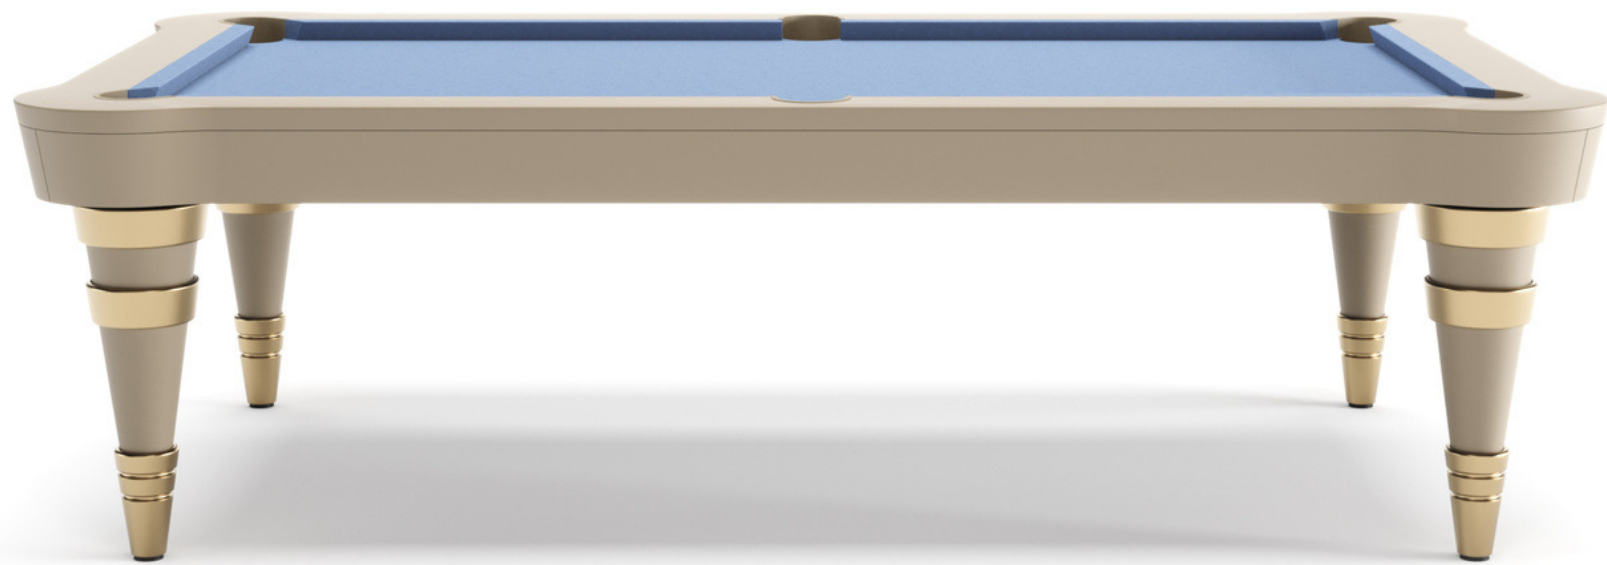

Mono is a professional billiard table made to be enjoyed by amateurs and professionals.

It is equipped with a slate playing top covered with Simonis professional cloth

Color  
Catch

The greatest quality of Dandy is the perfect balance between form and function. It is a professional pool table, with slate playing surface covered with cloth from leading company Simonis. What makes Dandy Pool Table special, is that it is completely covered in leather, like a tailored suit. The softness of leather gives elegance and sophistication to this extremely contemporary pool table. The top edges are in Canaletto Walnut or Makassar Ebony.

# Regis

Pool Table

Regis is an elegant and refined Pool Table, which maintains all the typical characteristics of professional game tables.

The soft lines and sinuous design make Regis a light and sophisticated product.

# Alhambra

Capsule Pool Table

The Capsule Alhambra Pool Table was born from the desire to pay homage to the Andalusian style and the grandeur of a unique building of its kind.

The Alhambra in Granada is a magnificent arabesque complex that surprises and fascinates. The details are endless, its style is rich and refined at the same time. The Alhambra Pool Table is made up of thin shiny gold sticks that create a dynamic design, reminiscent of Arabic shapes.