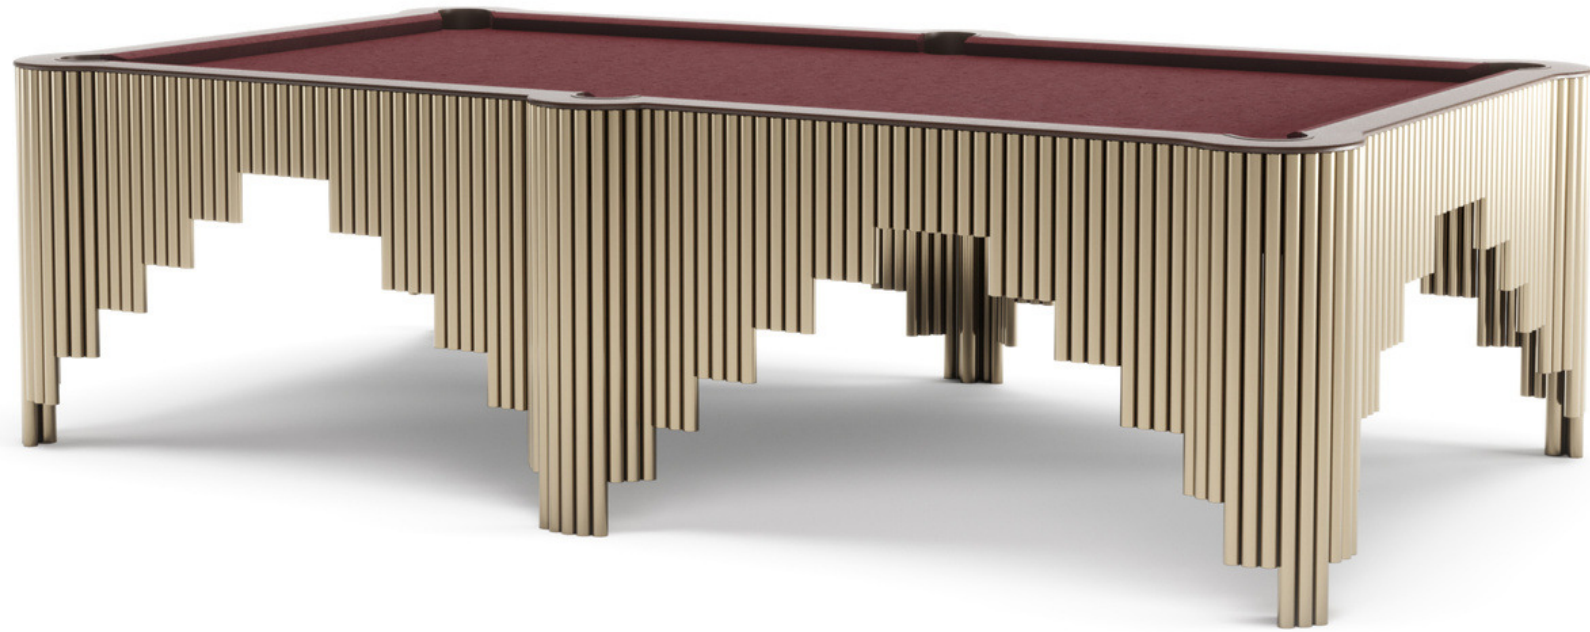

Mono is a professional billiard table made to be enjoyed by amateurs and professionals.

It is equipped with a slate playing top covered with Simonis professional cloth

Color  
Catch

The greatest quality of Dandy is the perfect balance between form and function. It is a professional pool table, with slate playing surface covered with cloth from leading company Simonis. What makes Dandy Pool Table special, is that it is completely covered in leather, like a tailored suit. The softness of leather gives elegance and sophistication to this extremely contemporary pool table. The top edges are in Canaletto Walnut or Makassar Ebony.

# Regis

Pool Table

Regis is an elegant and refined Pool Table, which maintains all the typical characteristics of professional game tables.

The soft lines and sinuous design make Regis a light and sophisticated product.

# Alhambra

Capsule Pool Table

The Capsule Alhambra Pool Table was born from the desire to pay homage to the Andalusian style and the grandeur of a unique building of its kind.

The Alhambra in Granada is a magnificent arabesque complex that surprises and fascinates. The details are endless, its style is rich and refined at the same time. The Alhambra Pool Table is made up of thin shiny gold sticks that create a dynamic design, reminiscent of Arabic shapes.