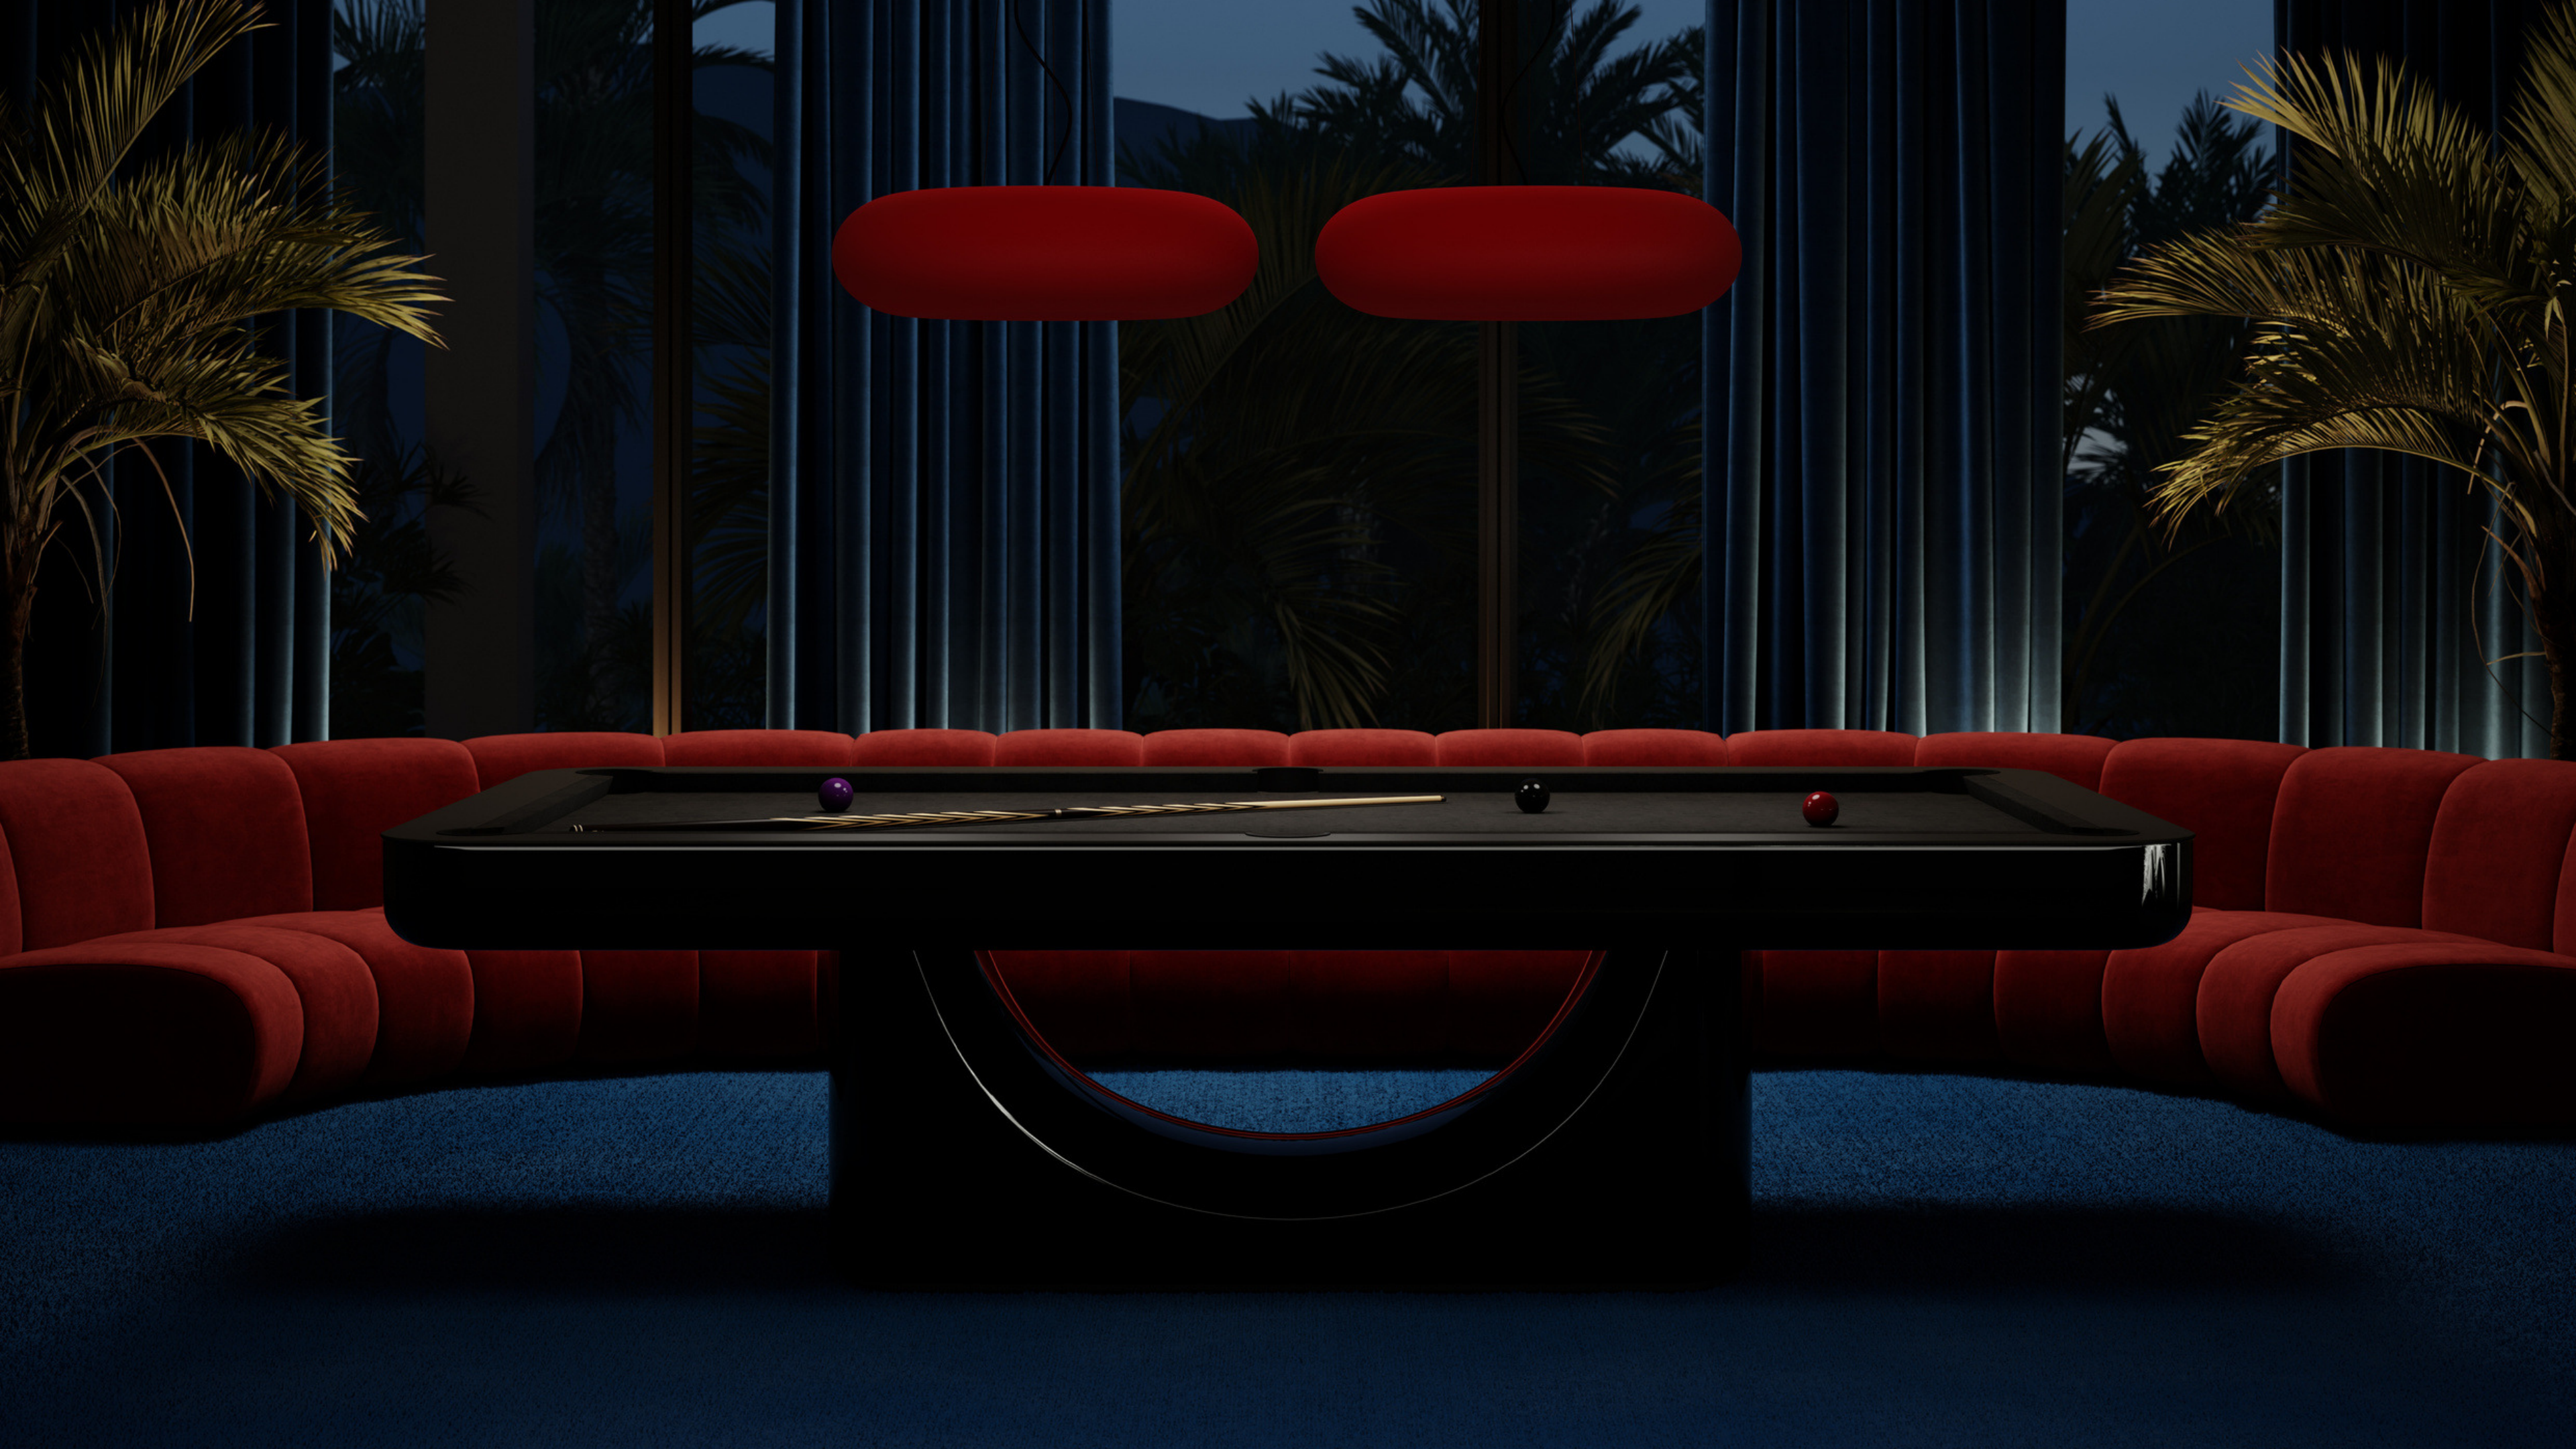

# Mono

Pool Table

**archiproducts**  
AWARDS  
WINNER

Mono Pool Table is the first Vismara Pool Table with a central base.

The design is conceived by Bellavista & Piccini Studio. Mono big base maintains an essential but high-impact design.

Mono is a professional billiard table made to be enjoyed by amateurs and professionals.

It is equipped with a slate playing top covered with Simonis professional cloth

Color  
Catch