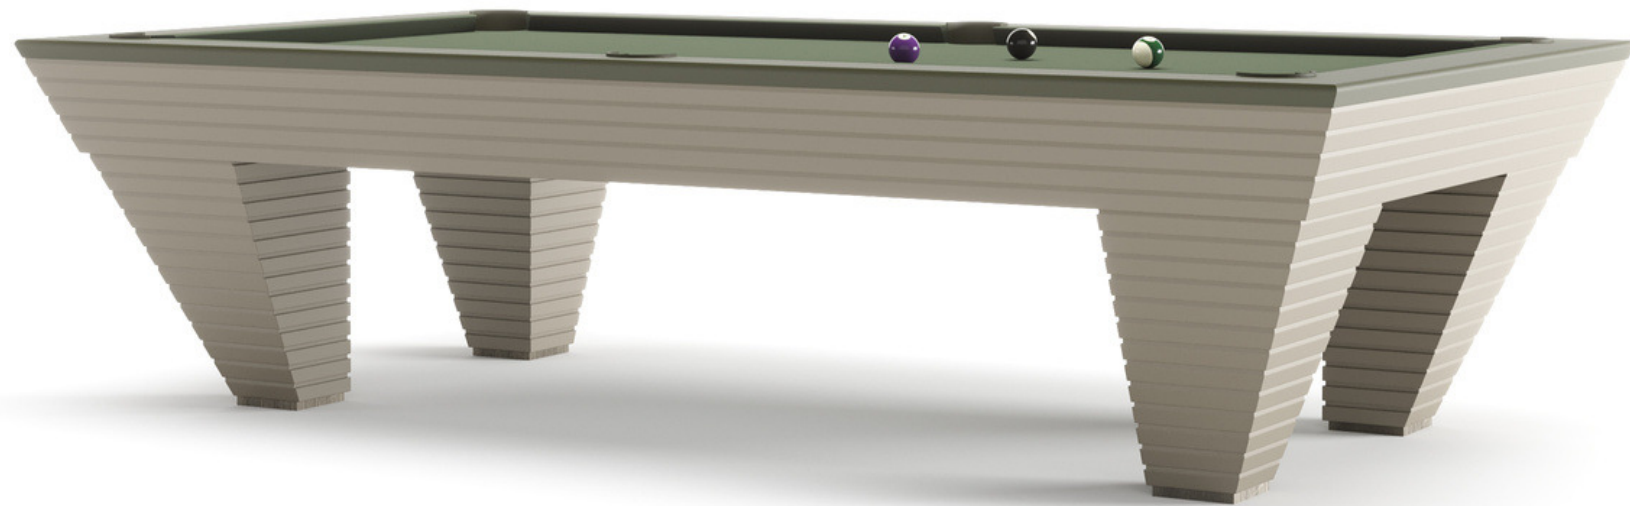

# Regis

Pool Table

Regis is an elegant and refined Pool Table, which maintains all the typical characteristics of professional game tables.

The soft lines and sinuous design make Regis a light and sophisticated product.

# Alhambra

Capsule Pool Table

The Capsule Alhambra Pool Table was born from the desire to pay homage to the Andalusian style and the grandeur of a unique building of its kind.

The Alhambra in Granada is a magnificent arabesque complex that surprises and fascinates. The details are endless, its style is rich and refined at the same time. The Alhambra Pool Table is made up of thin shiny gold sticks that create a dynamic design, reminiscent of Arabic shapes.

Alhambra Pool Table is design in collaboration with Bellavista & Piccini Studio.

Like a fine embroidery,  
the essence is in the  
details.

# Newde

Pool Table

The Newde professional Pool Table is made following the Italian manufacturing tradition and using the highest quality materials.

Newde Pool Table style is strongly contemporary, the design is very modern without losing its originality. The framework is in solid wood, the playing surface is made of slate slabs and covered with a soft professional carpet, produced by the leading company Simonis.