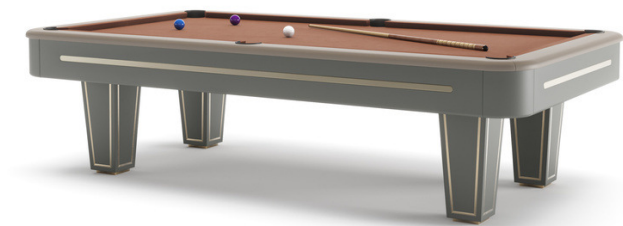

# Pool Table Models

Modern, classic or contemporary: any tastes can be satisfied by our Pool Table models. Different design, same extreme quality.

**Mono**  
Pool Table

**Dandy**  
Pool Table

**Regis**  
Pool Table

**Alhambra**  
*Capsule* Pool Table

**Newde**  
Pool Table

**Desire**  
Pool Table

A Pool Table can be a timeless investment for any home.

Mono is a professional billiard table made to be enjoyed by amateurs and professionals.

It is equipped with a slate playing top covered with Simonis professional cloth

Color  
Catch

# Regis

Pool Table

Regis is an elegant and refined Pool Table, which maintains all the typical characteristics of professional game tables.

The soft lines and sinuous design make Regis a light and sophisticated product.