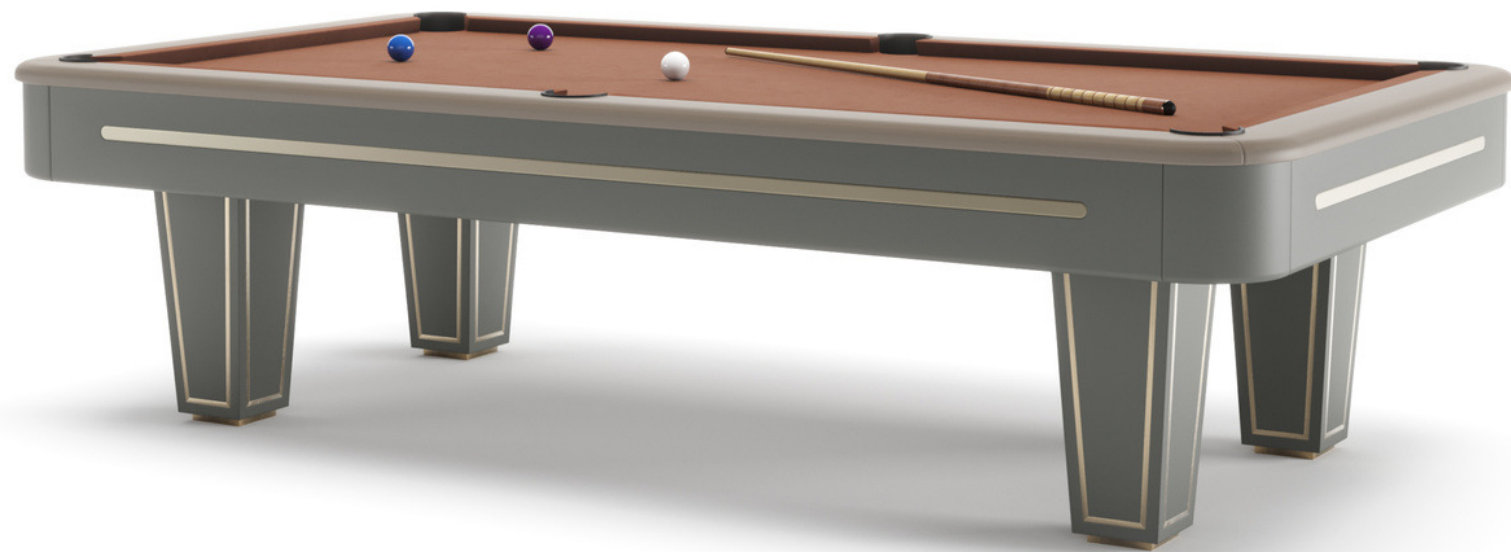

Mono is a professional billiard table made to be enjoyed by amateurs and professionals.

It is equipped with a slate playing top covered with Simonis professional cloth

Color  
Catch

# Newde

Pool Table

The Newde professional Pool Table is made following the Italian manufacturing tradition and using the highest quality materials.

Newde Pool Table style is strongly contemporary, the design is very modern without losing its originality. The framework is in solid wood, the playing surface is made of slate slabs and covered with a soft professional carpet, produced by the leading company Simonis.

The attention to detail is also visible in the the holes, covered in leather.

Newde Pool Table is available for different types of games from Snooker to American Pool up to the Russian Pyramid.

# Desire

Pool Table

The Desire Pool Table is made following the Italian manufacturing tradition and using the highest quality materials.

The main feature of Desire pool table is the decoration on the sides. These are precious inserts that embellish the pool table.