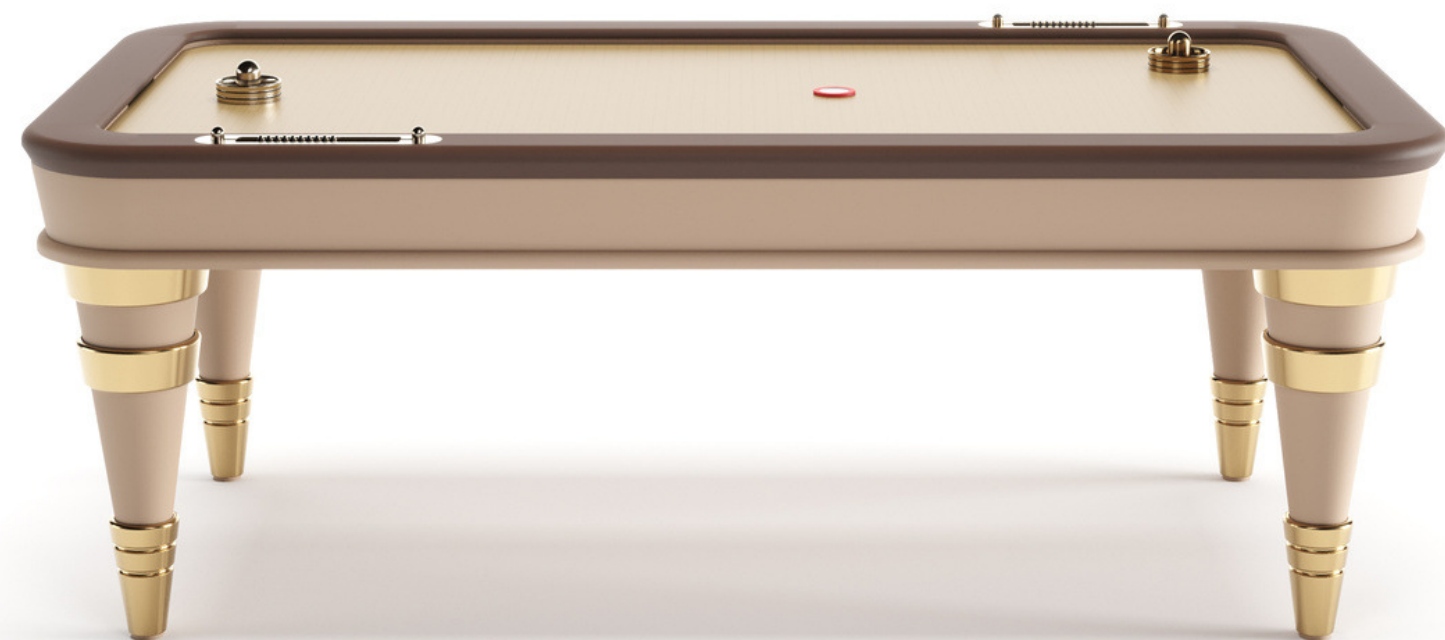

Argo

Dartboard Cabinet

Argo, Dartboard Cabinet, is a real work of art.

It is available in 3 different versions: **Circus Edition** with surrealistic illustration on the doors, **2020 Edition** with veneered doors and **Dune Edition**, with lacquered dune motif. Inside, the target is in African Sisal, a natural fiber that does not allow the creation of holes.

Argo Dartboard Cabinet has rubber printed with a geometric pattern, placed around the target and on the inside part of the doors.

This material protect the dartboard cabinet from unlucky shots.

Blow

Air Hockey Table

Blow, is a modern **Air Hockey table**.

Its beauty comes from its simplicity: clean lines, essential design and precious materials. Blow Air Hockey Table greatest quality is the perfect balance between form and function. Blow Air Hockey table is provided with fans to ensure excellent fluidity during the game. The engine generates an air cushion on the playing field to slide the puck like on ice plate. Blow Air Hockey playing field is in punctured laminated metal to permit an excellent air flow.

Arya

Air Hockey Table

Arya is a luxury Air Hockey table.

This table is provided with fans to ensure excellent fluidity during the game. The fans generate an air cushion on the playing field to slide the puck like on an ice plate. The playing field of the Air Hockey table Arya is made of punctured metal laminate that provides a proper air flow. Legs are covered with leather, enriched with steel details. The edges of Arya are covered with leather.