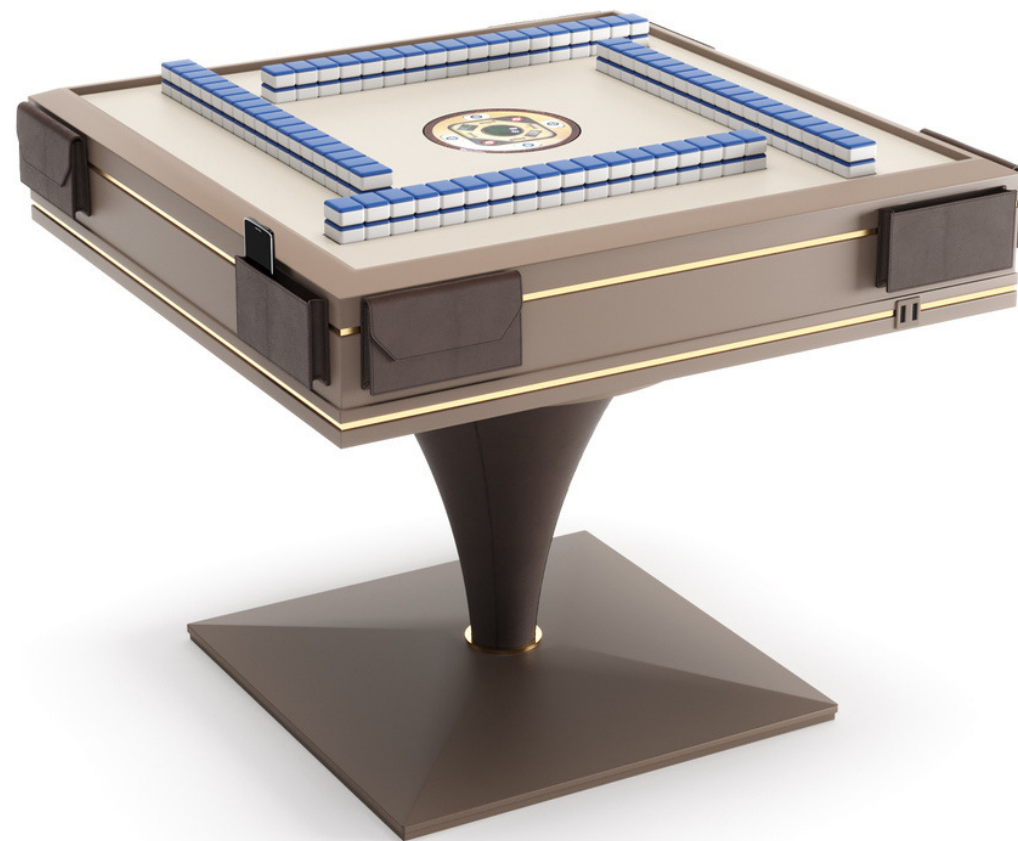

The peculiarity of Goemon Table is the airbrushed glass top. It is enriched with decorative Circus motifs, an extravagant edition with surreal elements, drawn by hand. The Goemon Table, being a high table, is perfect for enriching bar areas. Stools are also available to complete the set.

Goemon is also available in a coffee table version.

Scaccomatto

Pop-up Chess Table

Scaccomatto is a pop-up luxury Chess Table.

Scaccomatto can be use in different ways, thanks to its pop up mechanism. The rising mechanism is powered by a lithium battery directly rechargeable from home electricity; the movement is managed by a button placed under the top, or thanks to an optional remote control. In the inside space of Chess Table, are located chess, checkers and backgammon sets. The chessboard is elegantly inlaid with ebony and mother-of-pearl and covered with tempered glass. All chess pieces, made of turned and anodized aluminum, are exclusively designed by Vismara.

Courtesy of Elle Decor

Posh

Automatic Mahjong Table

Posh, is an automatic Mahjong table, that is equipped with a hidden mechanism that automatically sorts Mahjong tiles.

The playing surface of the Mahjong table is covered in velvet or leather; in the center there is the control panel; tiles magically come out from openings on each player side once sorted. Functionality is enriched by a highly refined aesthetic. Posh is a contemporary Mahjong table with a timeless style. To top it all, each player station is equipped with two leather storage pockets, and a double USB port for recharge devices during Mahjong matches. Posh Mahjong table is completed with 2 sets of game tiles.

Ming

Automatic Mahjong Table

The great tradition linked to this game has pushed Vismara to create a table that maintains the conventional rules but with an innovative touch.

The Mahjong Table mechanism for the tiles sorting, allows to optimize the game experience, making the table a precious and one-f-a-kind product.