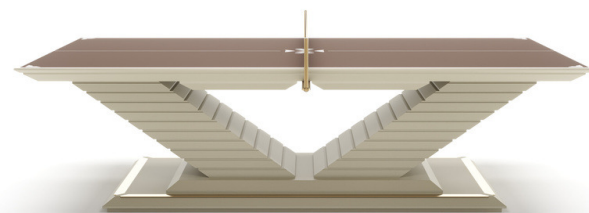

Arena
Table Tennis Table