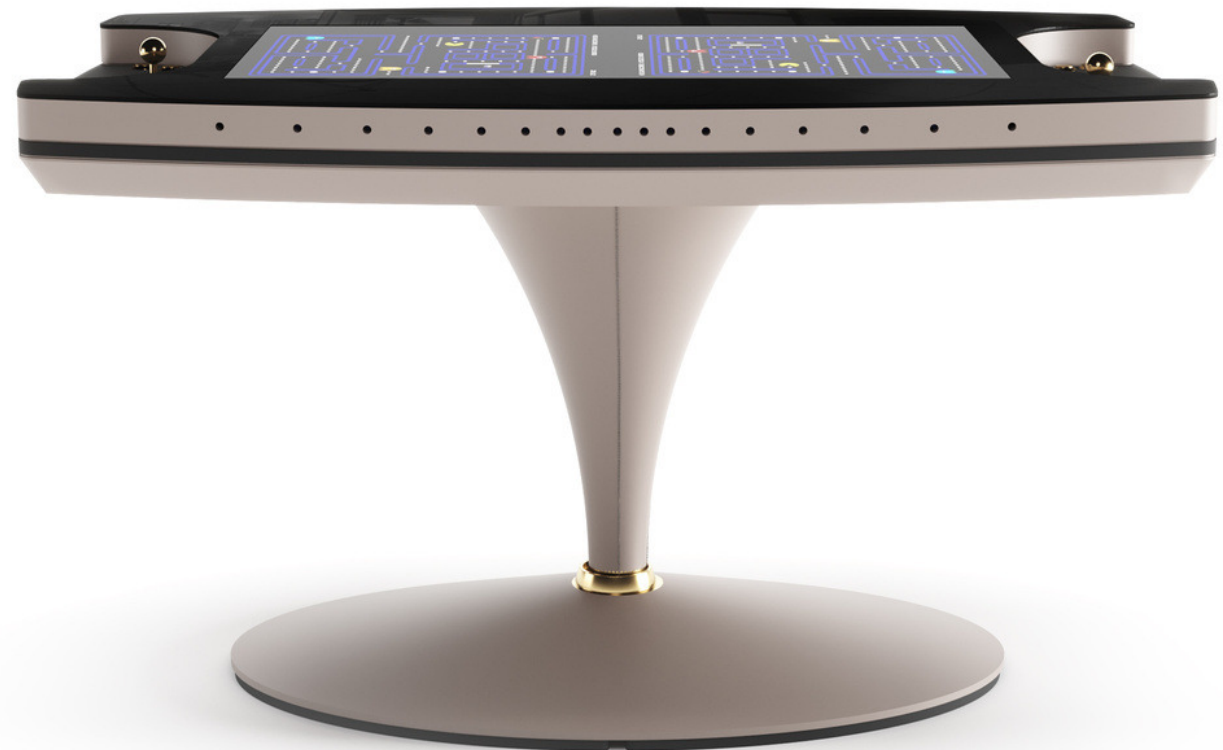

Courtesy of Elle Decor

Posh

Automatic Mahjong Table

Posh, is an automatic Mahjong table, that is equipped with a hidden mechanism that automatically sorts Mahjong tiles.

The playing surface of the Mahjong table is covered in velvet or leather; in the center there is the control panel; tiles magically come out from openings on each player side once sorted. Functionality is enriched by a highly refined aesthetic. Posh is a contemporary Mahjong table with a timeless style. To top it all, each player station is equipped with two leather storage pockets, and a double USB port for recharge devices during Mahjong matches. Posh Mahjong table is completed with 2 sets of game tiles.

Ming

Automatic Mahjong Table

The great tradition linked to this game has pushed Vismara to create a table that maintains the conventional rules but with an innovative touch.

The Mahjong Table mechanism for the tiles sorting, allows to optimize the game experience, making the table a precious and one-f-a-kind product.

Aesthetically, the combination of an original look and a modern style, is associated to the traditional layout of the game surface, making Mahjong Table a real artisan masterpiece. Mahjong table is also complete with storage compartments and USB ports in all four player positions. The Mahjong table is accompanied by two sets of professional magnetic cards

Vertigo

Arcade Table

Vismara revisited a game with a vintage flavor dear to the 80s in a modern key. Vertigo's main feature is the unusual arrangement of the screens, placed horizontally on the table top, different from the typical Arcade Cabinet.