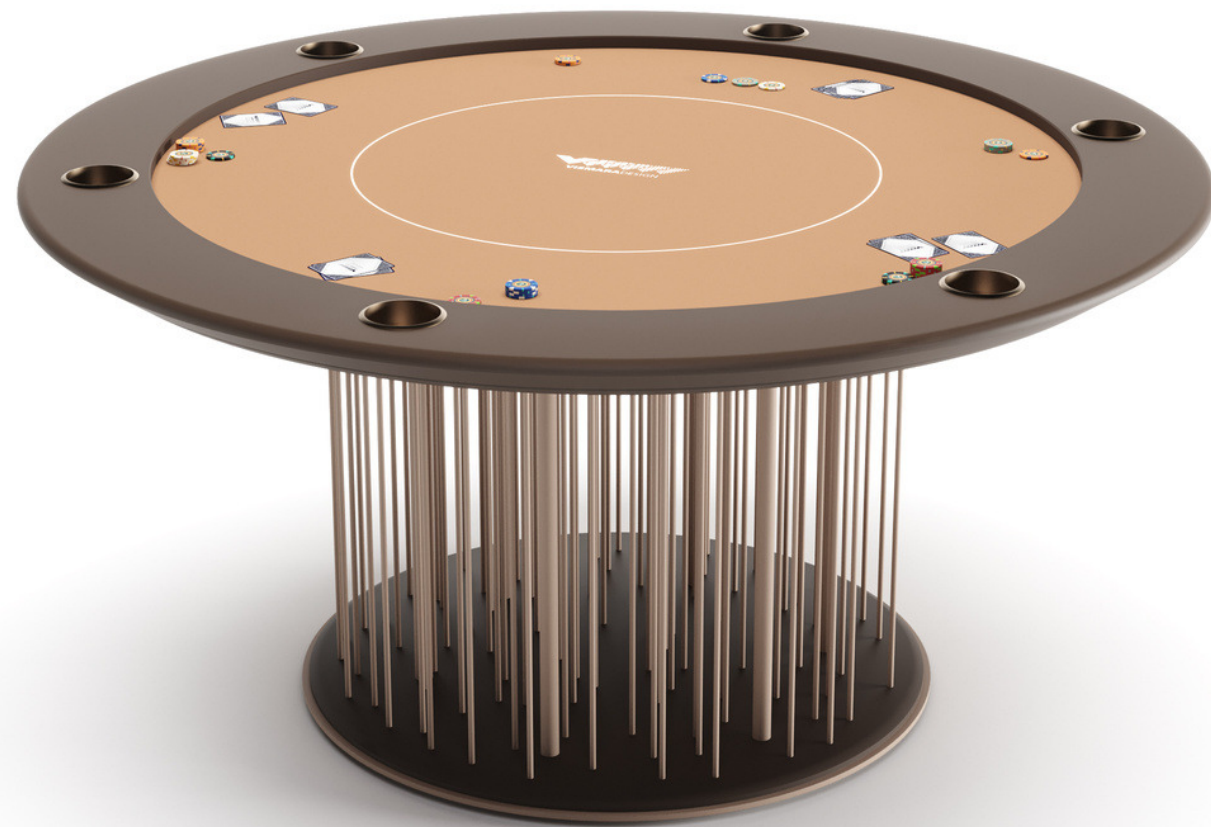

Convivium
Roulette Table

ASSO

Poker Table

Asso is a modern and minimal poker table.

The simplicity of its shape is transformed into extreme luxury thanks to a deep study of details.

The conical base of Asso Poker Table is covered in leather, as are the cup holders built-in the top of the table.

The playing surface of Asso Poker Table is slightly padded covered with a cloth customizable in selected Pantone colors.

Asso poker table is available both round version and oval version.

Shanghai

Poker Table

Poker Table Shanghai is a modern design piece.

Its main feature is the light base, made of thin lacquered sticks that gives harmony to the table. The design is modern, light and essential.

Shanghai Poker Table is the perfect element for decorating a contemporary interior.

The playing surface is lightly padded and covered with a cloth, customizable in selected Pantone colors.

Shanghai poker table is available both round version and oval version.

Vegas

Poker Table

Poker Table Vegas is a product that encapsulates Vismara entertainment point of view.