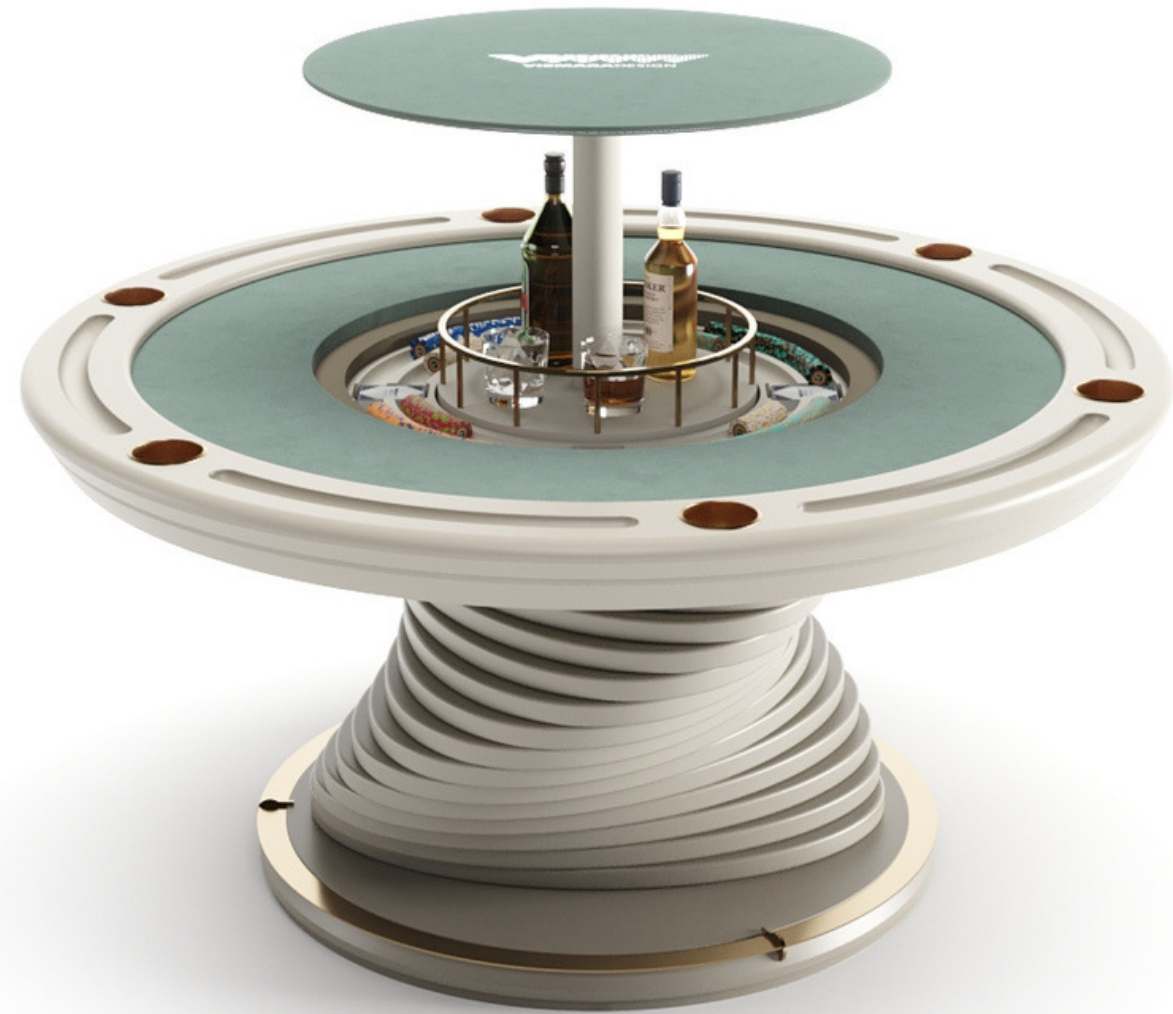

Vegas poker table is available both round version and oval version.

Turning your home into a
space where magic
happens.

Desire

Poker Table

Desire Poker Table is a product of extreme luxury. Its strong feature is the design of the base, the real protagonist, lacquered in two colors.

The edges of the Poker Table feature built-in steel drink holders. The playing surface is slightly padded and covered with a customizable cloth, both in design and in selected Pantone color.

Mirabilia

Pop-up Poker Table

Mirabilia, a round Poker Table, is a unique piece equipped with a pop-up mechanism that reveals a bar element inside.

A lithium battery allows the lift movement of the central part of the poker table, in which you can store your precious bottles and set of chips.