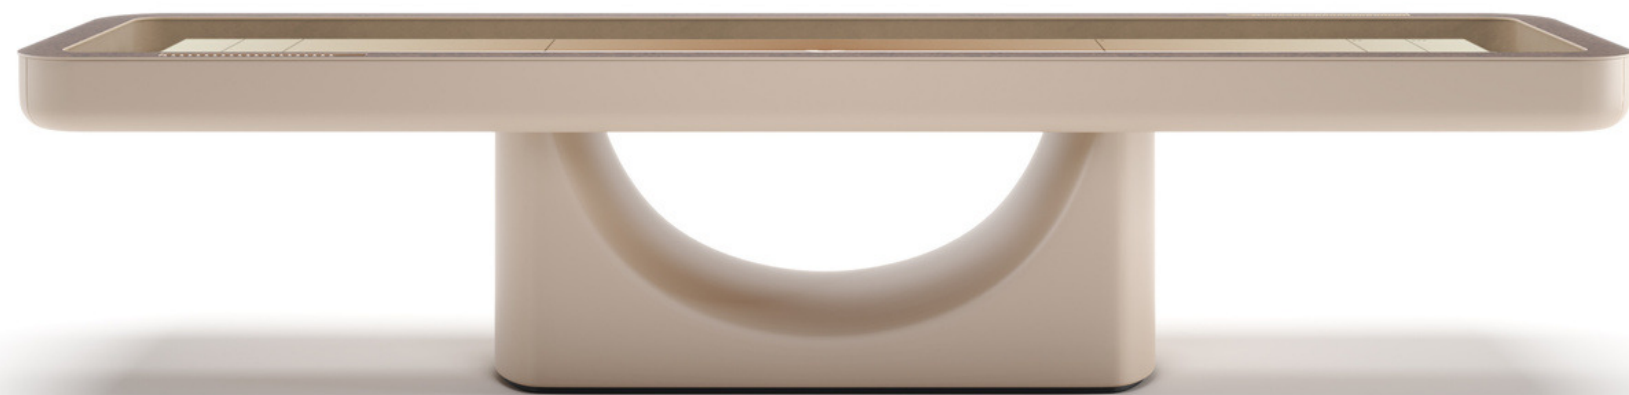

Flume

NEW!

Shuffleboard Table

Flume, is the brand new Shuffleboard Table designed in collaboration with **Bellavista & Piccini**.

Featuring bold, contemporary lines, this piece seamlessly blends elegance and functionality, making it the perfect addition to refined game rooms and exclusive interiors.

Its massive base gives an extremely modern look to the table. The playing area is masterfully designed to be a perfect mix of functionality and aesthetics. The printed back lacquered surface let the discs slide in the proper way.

The surroundings are covered with suede fabric to soften unlucky shot.

An additional **special case** contains all the game accessories.