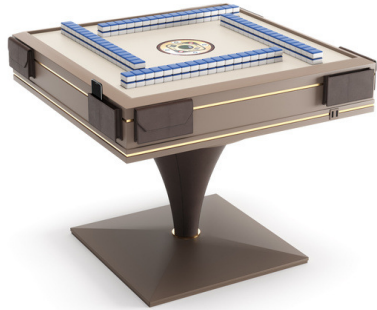

Blow, is a modern **Air Hockey table**.

Its beauty comes from its simplicity: clean lines, essential design and precious materials. Blow Air Hockey Table greatest quality is the perfect balance between form and function. Blow Air Hockey table is provided with fans to ensure excellent fluidity during the game. The engine generates an air cushion on the playing field to slide the puck like on ice plate. Blow Air Hockey playing field is in punctured laminated metal to permit an excellent air flow.

Arya

Air Hockey Table

Arya is a luxury Air Hockey table.

This table is provided with fans to ensure excellent fluidity during the game. The fans generate an air cushion on the playing field to slide the puck like on an ice plate. The playing field of the Air Hockey table Arya is made of punctured metal laminate that provides a proper air flow. Legs are covered with leather, enriched with steel details. The edges of Arya are covered with leather.

Posh
Automatic Mahjong Table

Ming
Automatic Mahjong Table

Vertigo
Arcade Table

Enigma

Multigame Table

An apparently simple table hides secrets ready to be revealed. Enigma is a multigame table that thanks to interchangeable tops allows to have different games close at hand, in a single product. Top rail of Enigma is in veneer wood equipped with 4 built-in cup holders, one for each player.