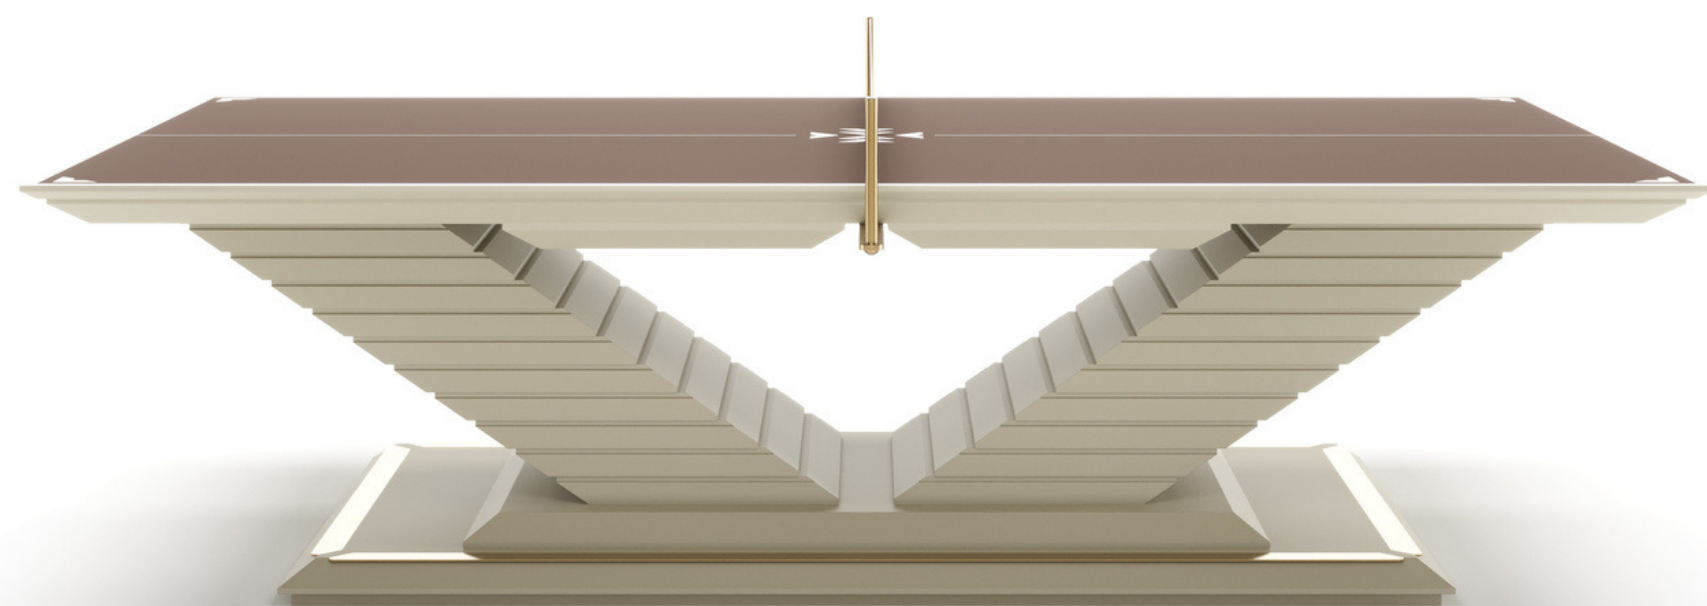

Egeo

Indoor/Outdoor Table Tennis Table

Egeo is an in/outdoor Table Tennis Table designed by **Studio Boccaccio432**.

Egeo table draws inspiration from ancient Greek temples, from their majestic grace and essential shapes. The playing top is in ceramic, available in two stone effect finishes: Beige Travertino Classic and Gris du Gent. The legs are beautifully crafted in fluted resin, coated with a concrete effect lacquering, recalling greek columns pattern. The game net can be easily removed, transforming the table in a dining/conference one.

Egeo Table is also available in a indoor edition, and it includes a set of rackets and balls.

Majestic grace and
essential shapes.

Blade

Table Tennis Table

Blade is a modern **Table Tennis Table**.

It is a product with a linear and essential design. Blade Table Tennis Table is the reinterpretation of a classic game, of common use and knowledge, revolutionized and elevated to an exclusive product. The high quality of the materials is matched with a deep study of the details. The structure of Blade Table Tennis Table is entirely covered in leather with the exception of the playing top, in wood essence.

The game net can be easily removed, transforming the table in a dining/conference one.

Arena

Table Tennis Table

Vismara **Table Tennis Table Arena** is an innovative product with great versatility.

In its more traditional version, it acts as an elegant meeting/dining table, but when the game net is placed, it turns into a modern Table Tennis Table .