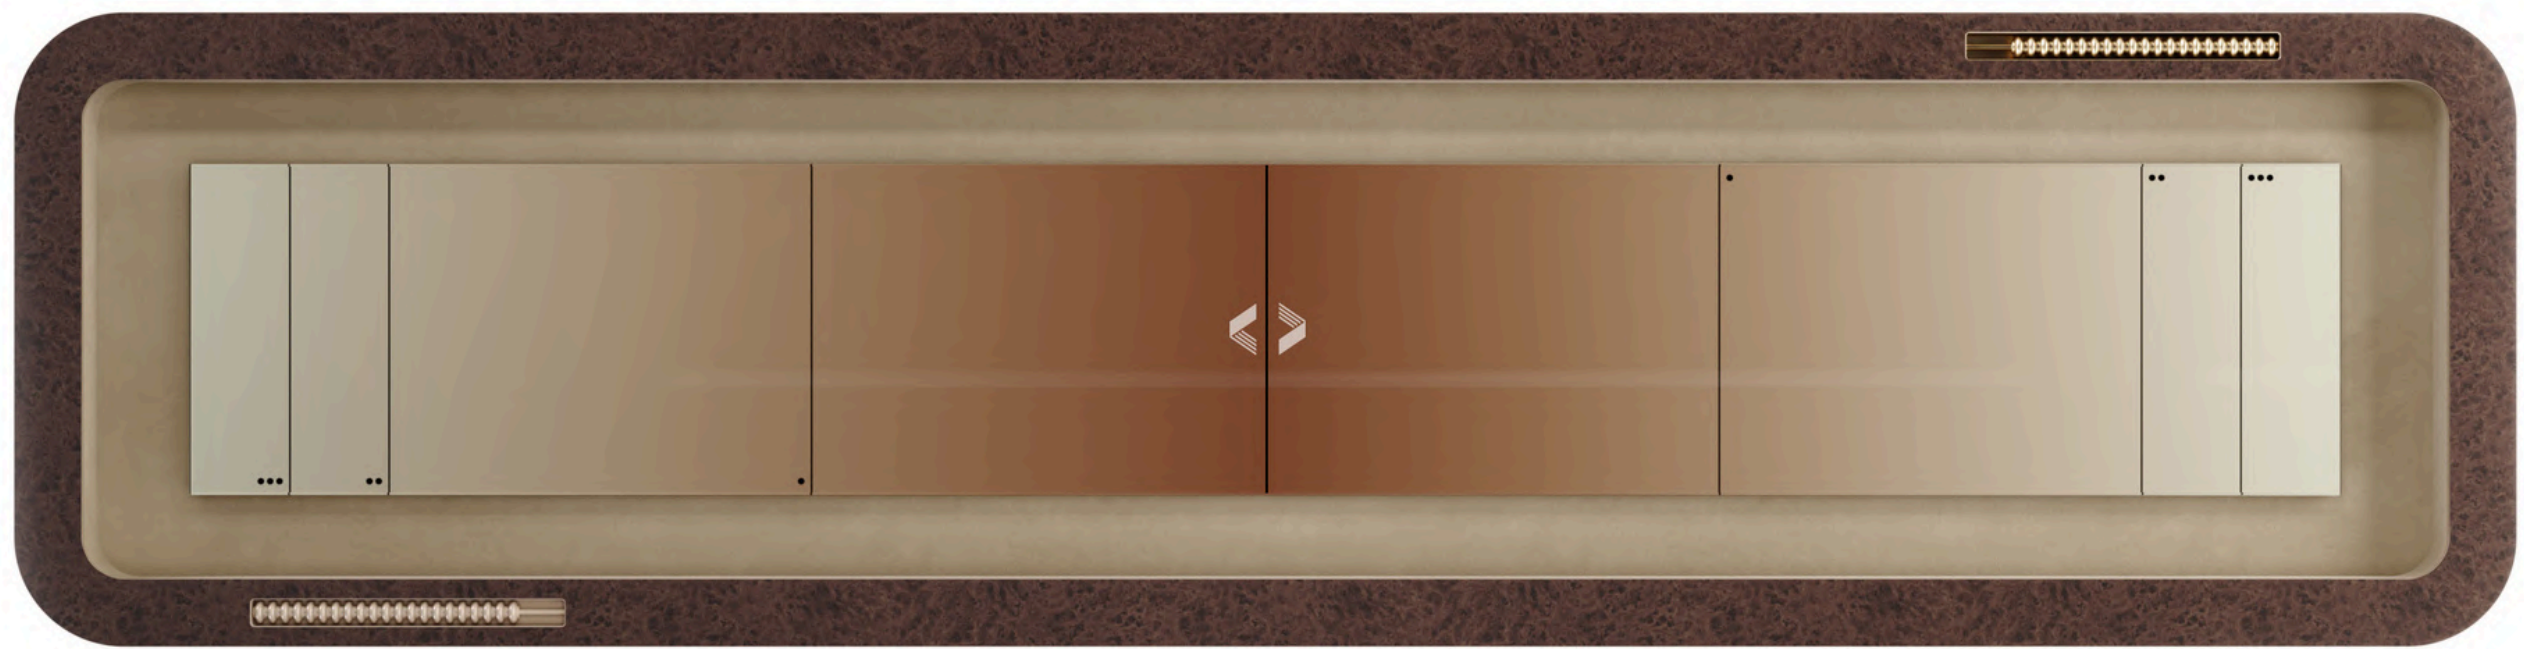

# Flume

Shuffleboard Table

 **VISMARA**

Flume, is the brand new **12' Shuffleboard Table** designed in collaboration with Bellavista & Piccini. Its massive base gives an extremely modern look to the table. The playing area is masterfully designed to be a perfect mix of functionality and aesthetics. The printed back lacquered surface let the discs slide in the proper way. The surrounding alley is covered with suede fabric to soften unlucky shot.

Featuring bold,  
contemporary lines,  
Flume seamlessly  
blends elegance and  
functionality.

# Key Features

Printed gradient one-piece glass with shuffleboard layout, 3 colours available.

---

Surrounding alley covered with suede fabric, available in 3 colours

---

Top rails in veneer wood

---

Scorekeeping system on each table side

---

Precious case complete of all accessories

An additional special case contains all the game accessories.

8 pucks (2 colours), jar with powder, anti-static wipe, small brush.

That's what we do:  
we take a game and  
turn it into something  
extraordinary.