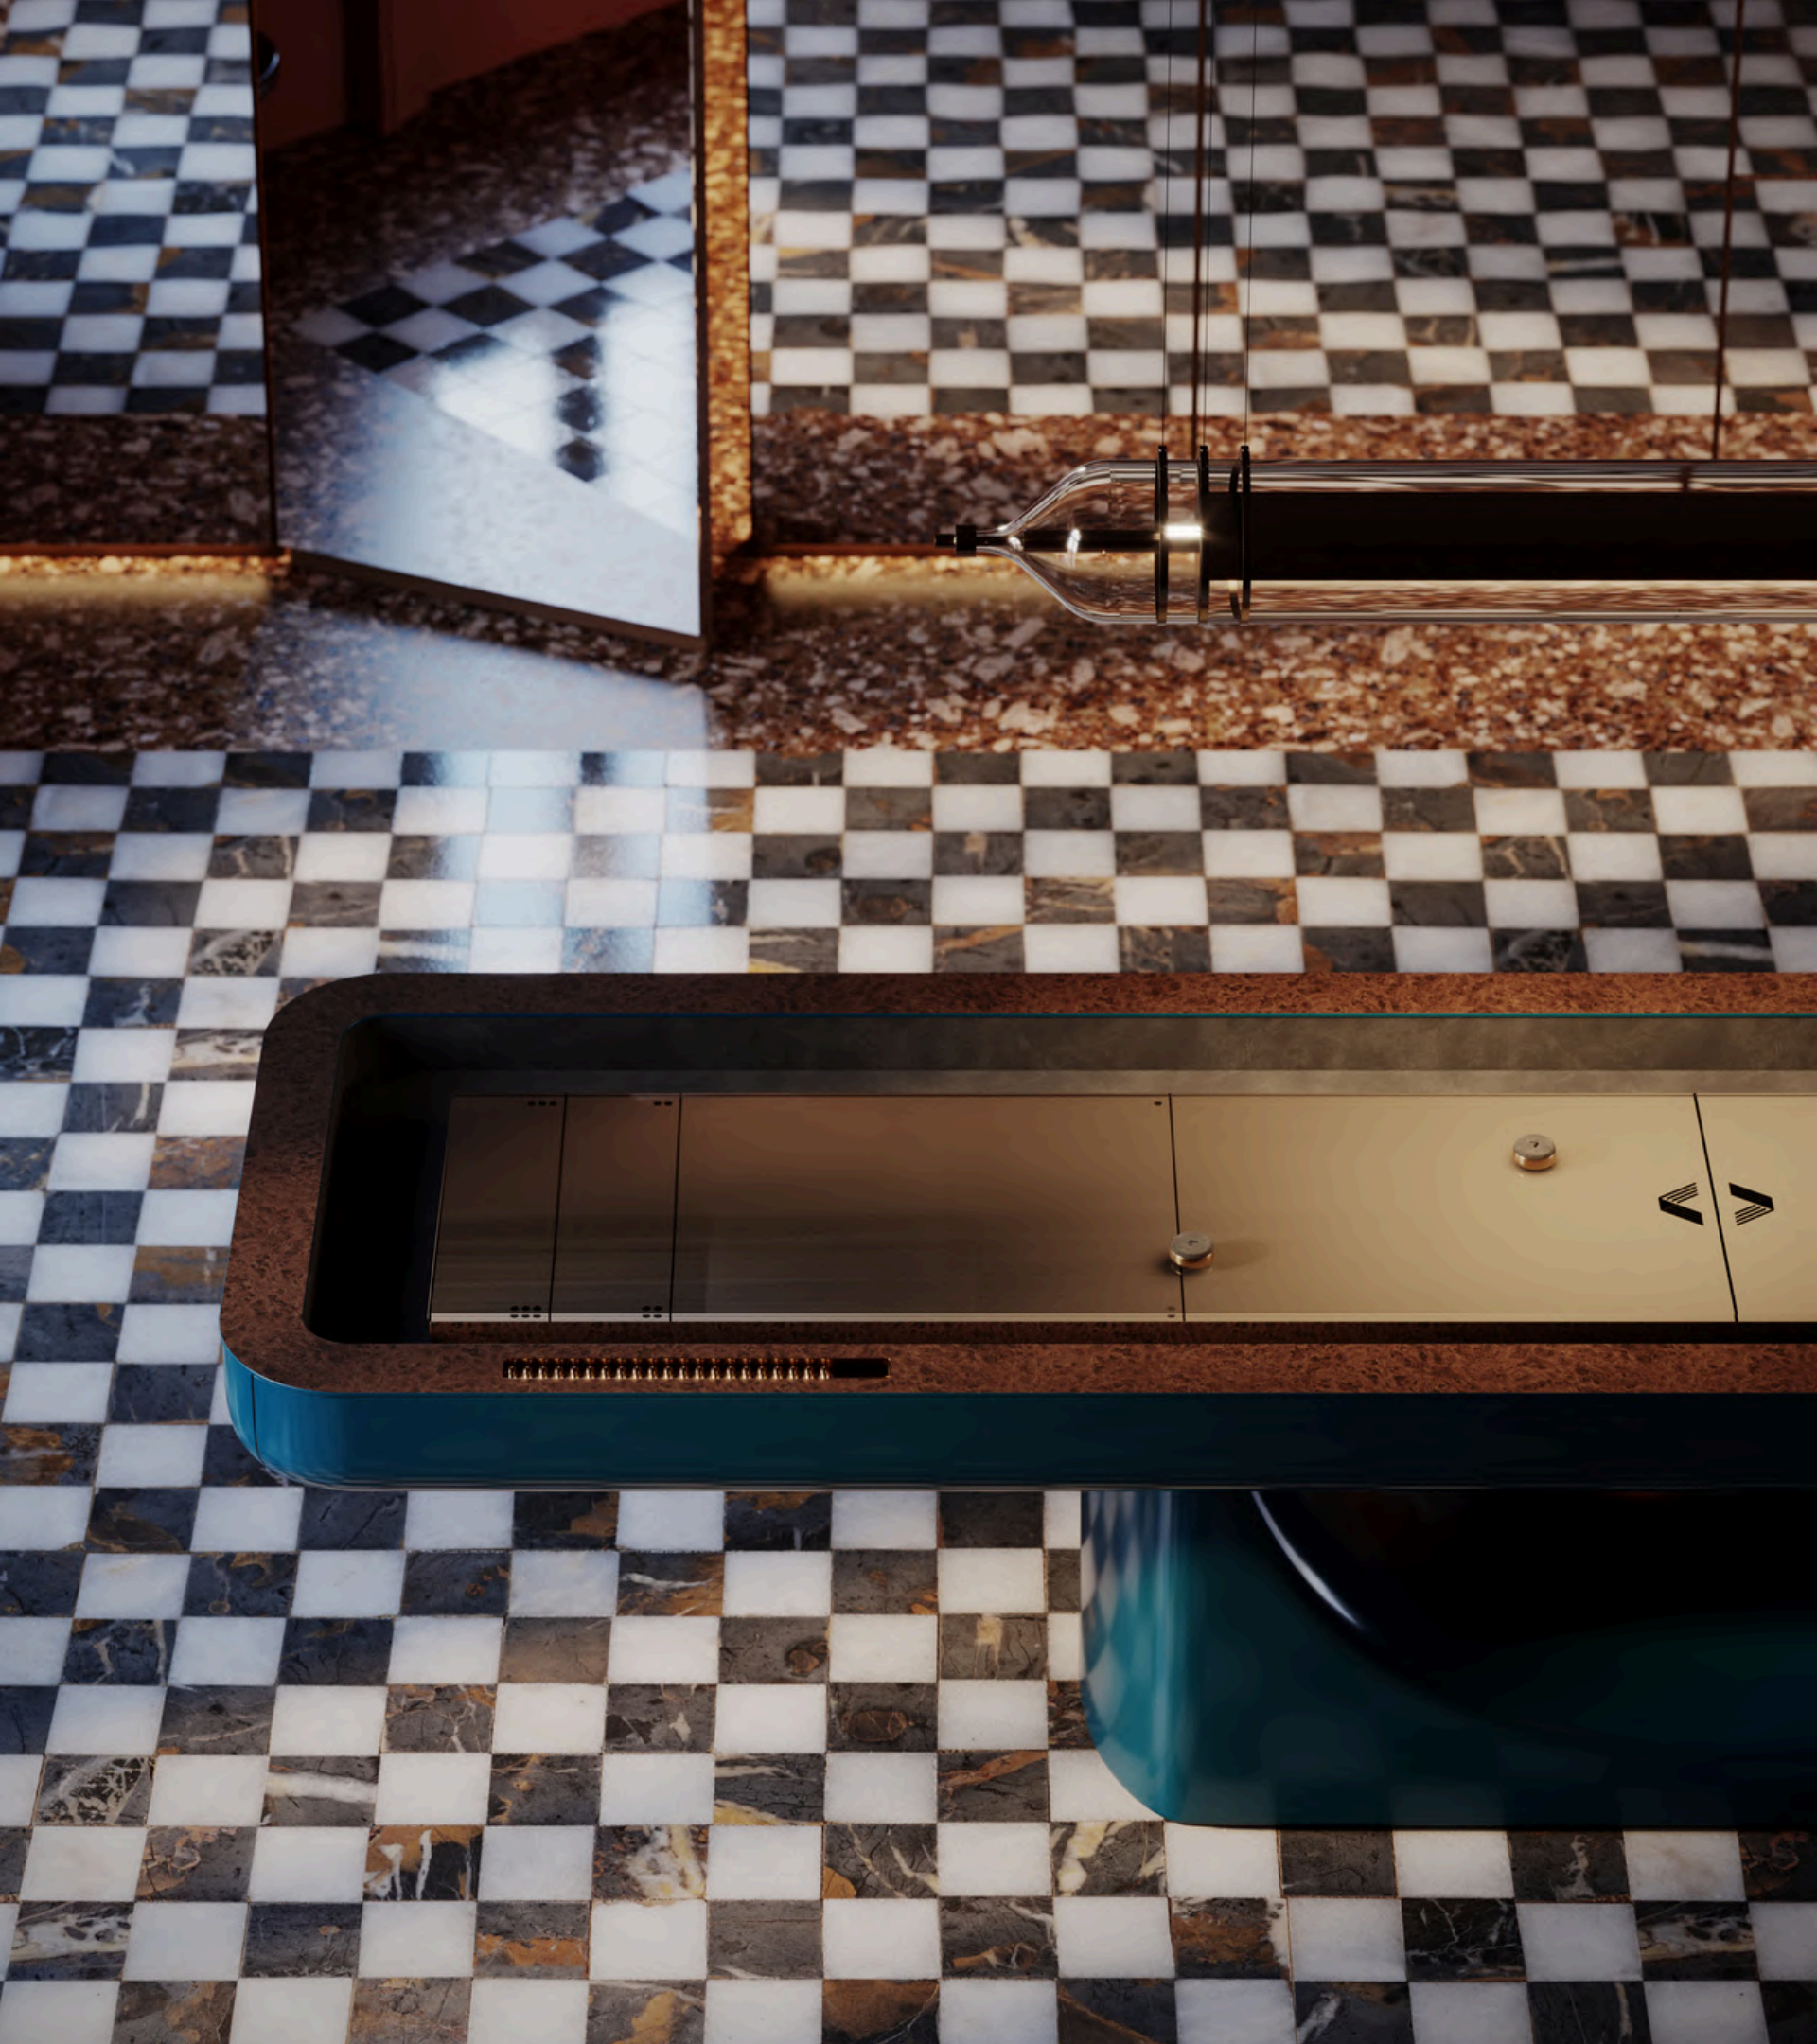

8 pucks (2 colours), jar with powder, anti-static wipe, small brush.

That's what we do:
we take a game and
turn it into something
extraordinary.