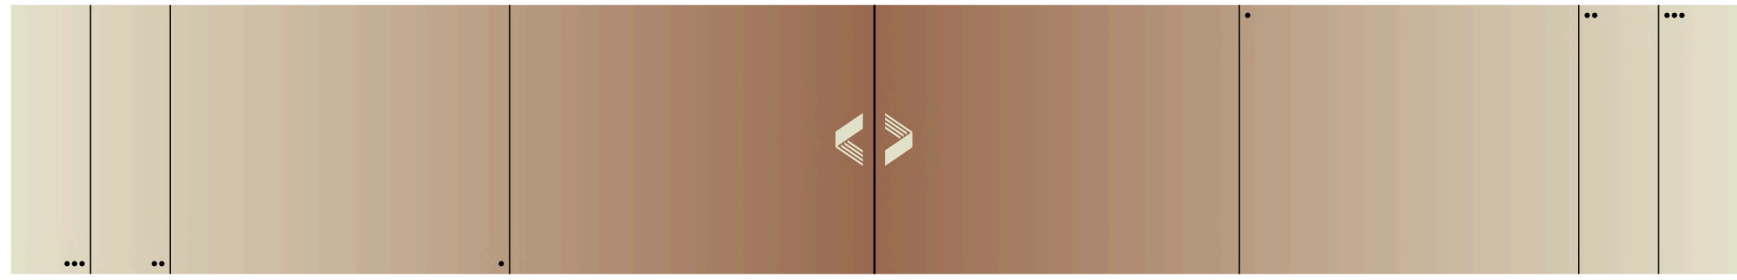

Select the best combo

Alley covering

Playing printed glass top

COMBO 2