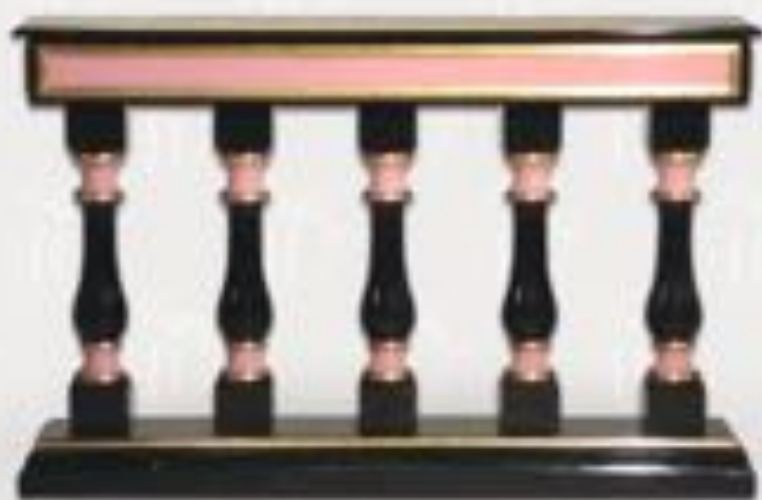

In stock 1 piece
double door with antique mirror and handle
1 side only
lacquered gold
on 180x240h

ELEM

328

MOD. 011

in stock 4 pieces
gilded columns
on 42x42x350h

330

MOD. 005

In stock 1 piece
flower stand with 5 columns
lacquered-gold
cm 150x27x90h