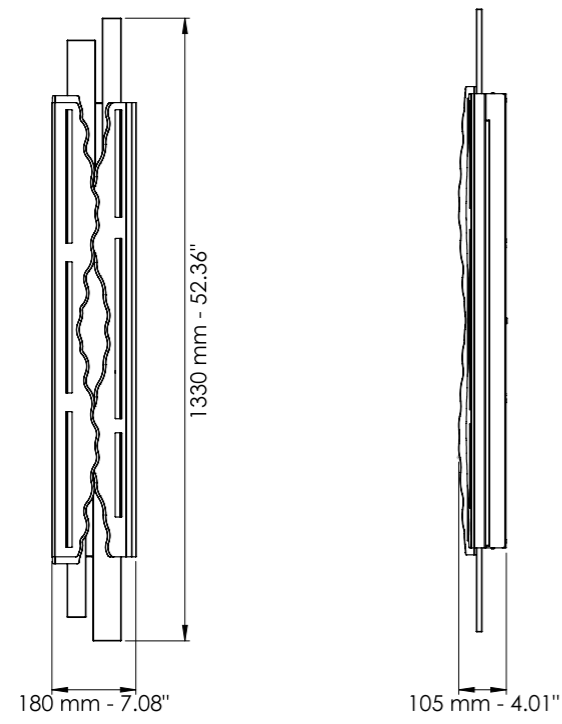

Art. 7900/2