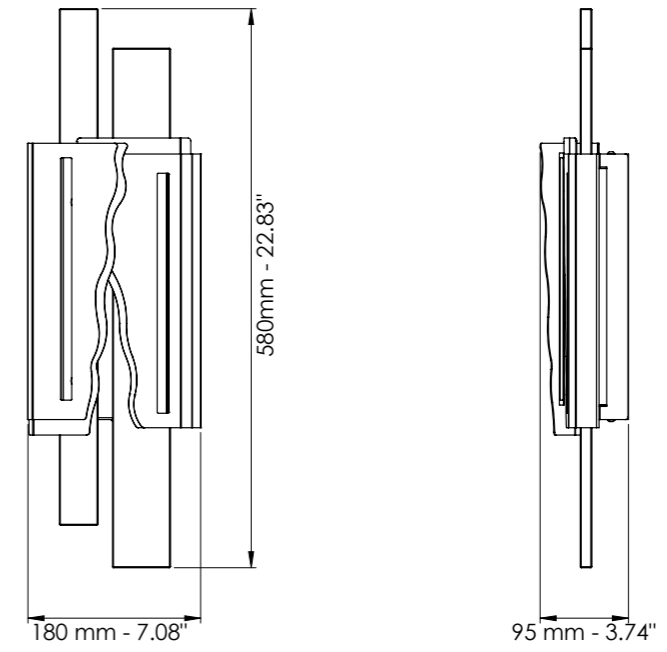

Art. 7900/1