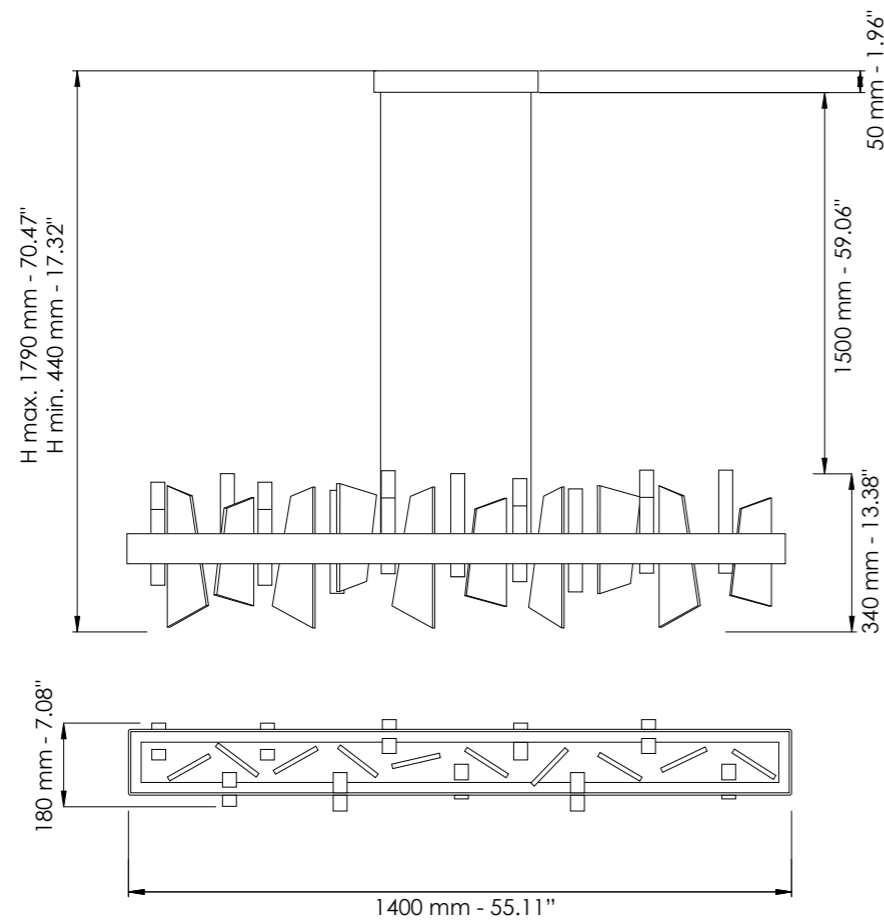

Art. 7302/S140x18