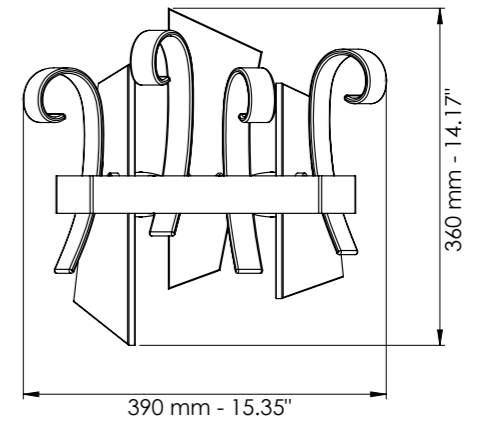

Art. 7300/APP2