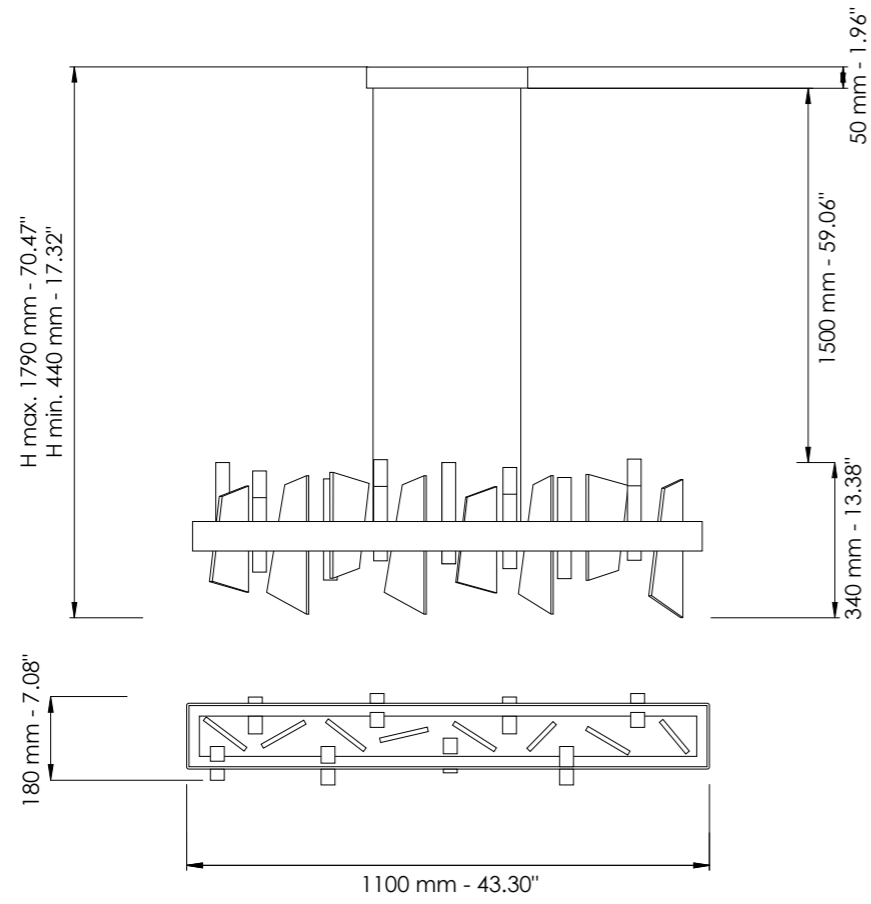

Art. 7302/S110x18