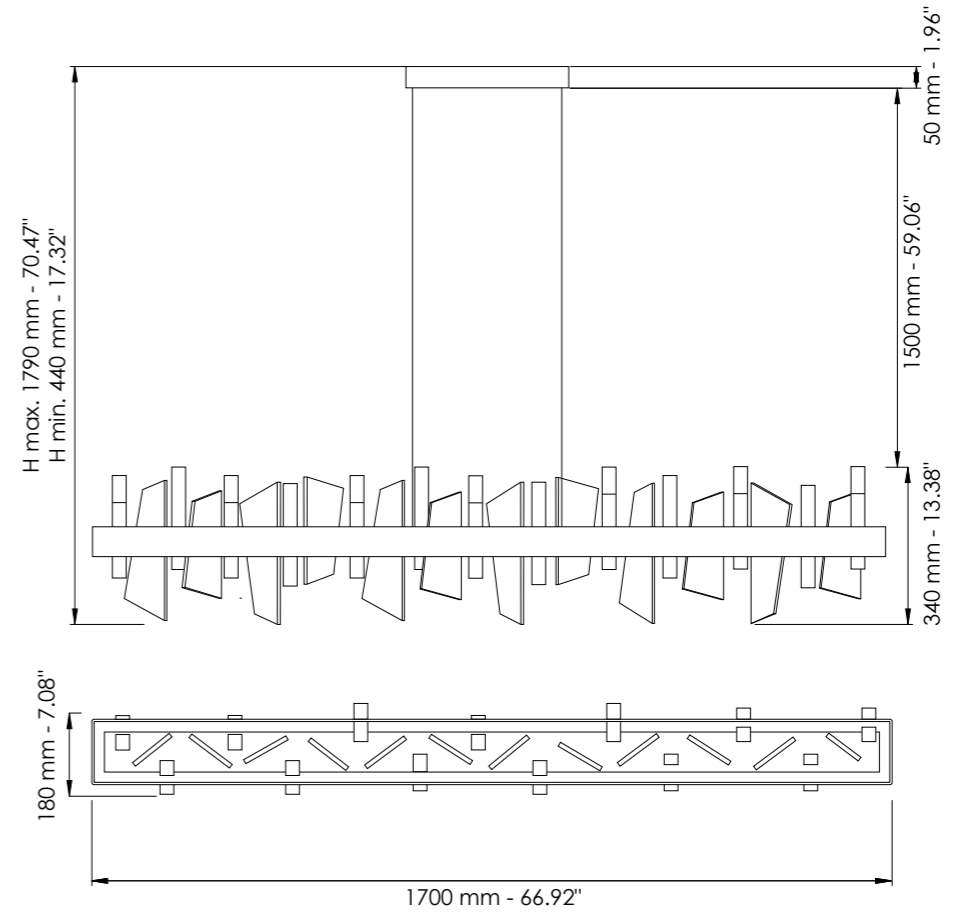

Art. 7302/S170x18