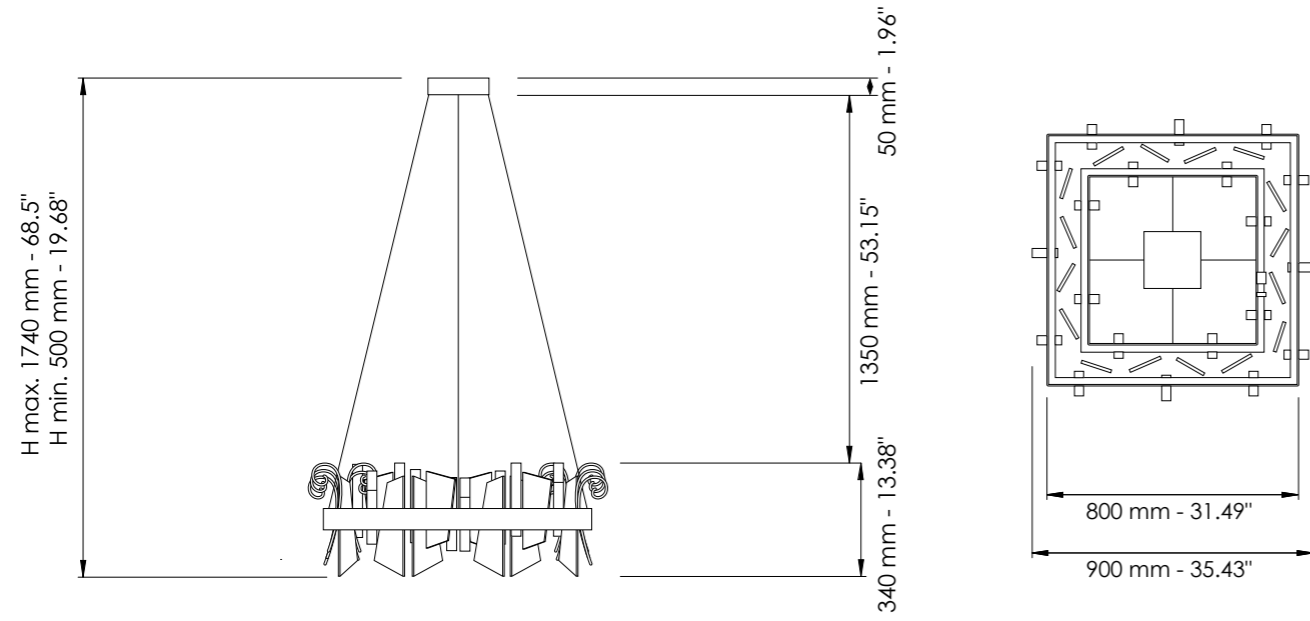

Art. 7300/S80