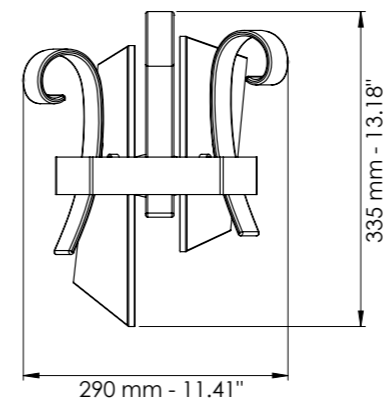

L cm 120x120 / H cm 55-169  
 W 47.24x47.24 in / H 21.65-66.53 in

Strip LED - 153 Watt - 230 V  
 9590 lumen - 3000°K

Dettagli a pag.90-91 / Details on page 90-91

Vetro / Glass

Trasparente / Clear

Ambra / Amber

DOVE GREY

**Art. 7302/S110x18**

L cm 110x18 / H cm 44-179  
W 43.30x7.08 in / H 17.32-70.47 in

2 x Strip LED - 116 Watt - 230 V  
4830 lumen - 3000°K

**Art. 7302/S140x18**

L cm 140x18 / H cm 44-179  
W 55.11x7.08 in / H 17.32-70.47 in

**Art. 7300/APP1**

L cm 29 / H cm 33,5 / SP cm 16  
 W 11.41 in / H 13.18 in / SP 6.29 in

2 x LED - 16 Watt - 230 V  
 1300 lumen - 3000°K

**Art. 7300/APP2**

L cm 39 / H cm 36 / SP cm 17  
 W 15.35 in / H 14.17 in / SP 6.69 in

**Art. 7300/APP2**

MOKA  
MOKA

Art. 7302/S110x18

Art. 7302/S170x18

Art. 7302/S140x18

Art. 7300/APP1

Art. 7300/APP2

Art. 7300/S80