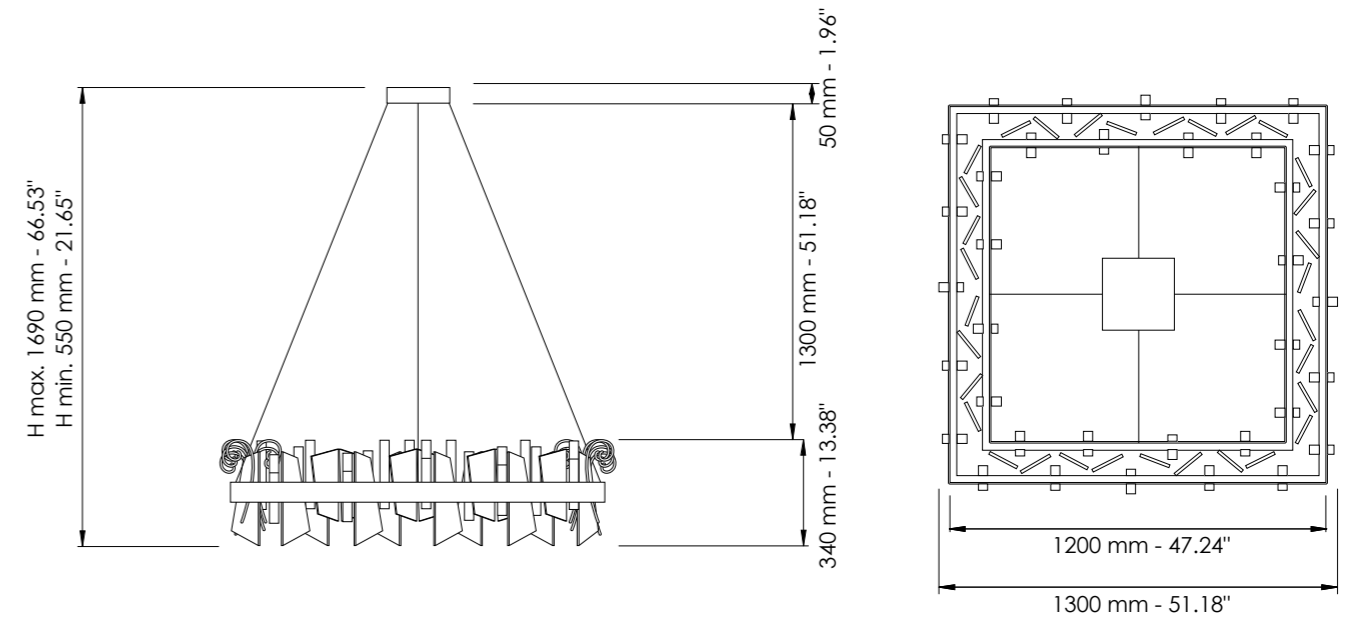

Art. 7300/S120