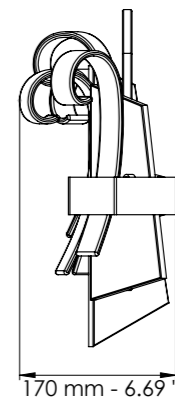

L cm 120x120 / H cm 55-169  
 W 47.24x47.24 in / H 21.65-66.53 in

Strip LED - 153 Watt - 230 V  
 9590 lumen - 3000°K

Dettagli a pag.90-91 / Details on page 90-91

Vetro / Glass

Trasparente / Clear

Ambra / Amber

**Art. 7300/APP1**

L cm 29 / H cm 33,5 / SP cm 16  
 W 11.41 in / H 13.18 in / SP 6.29 in

2 x LED - 16 Watt - 230 V  
 1300 lumen - 3000°K

**Art. 7300/APP2**

L cm 39 / H cm 36 / SP cm 17  
 W 15.35 in / H 14.17 in / SP 6.69 in

**Art. 7300/APP2**

MOKA  
MOKA

Art. 7302/S110x18

Art. 7302/S170x18

Art. 7302/S140x18

Art. 7300/APP1

Art. 7300/APP2

Art. 7300/S80