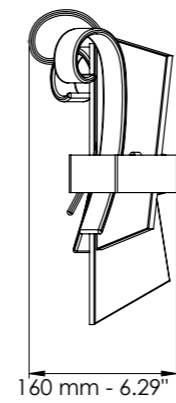

Art. 7300/APP2