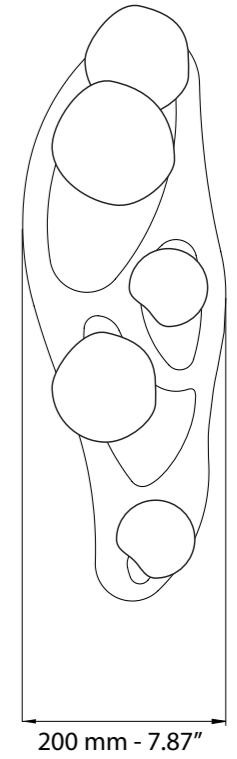

Art. 7804/S