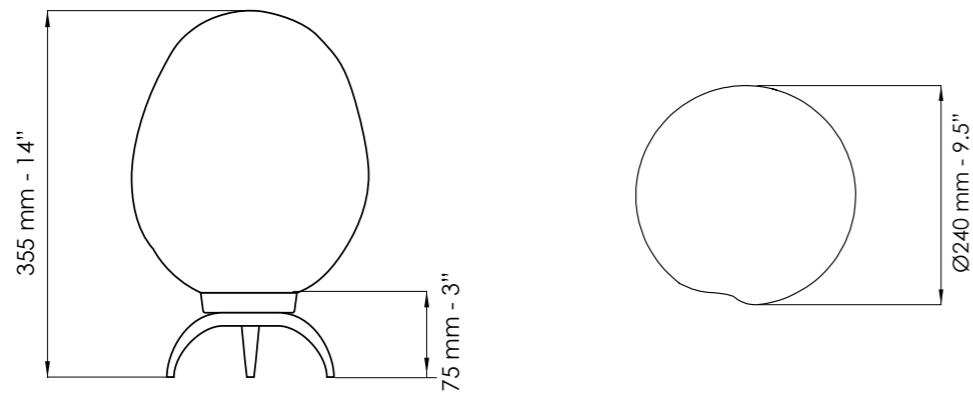

Art. 7800/LP