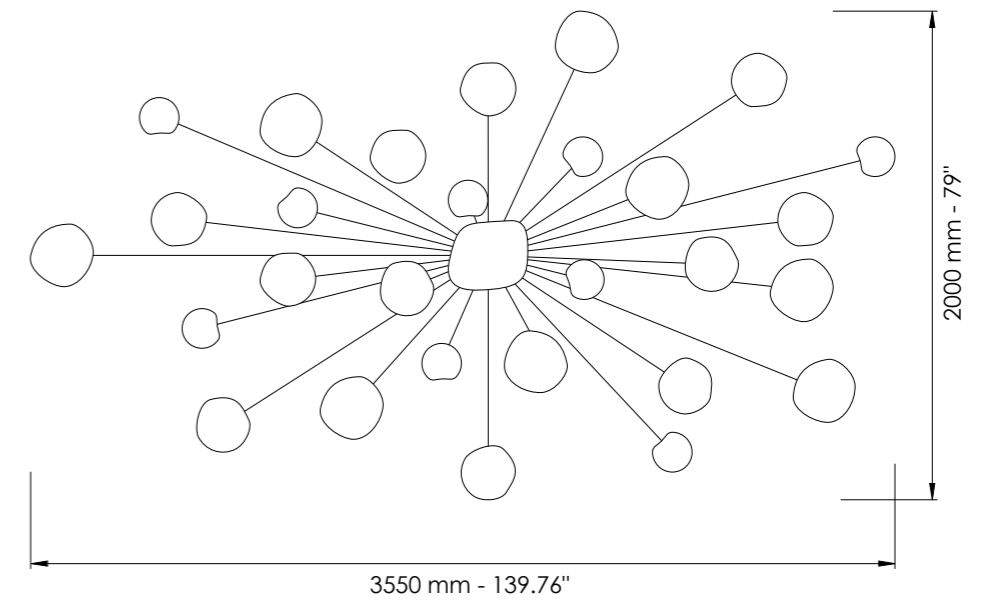

Art. 7806/14