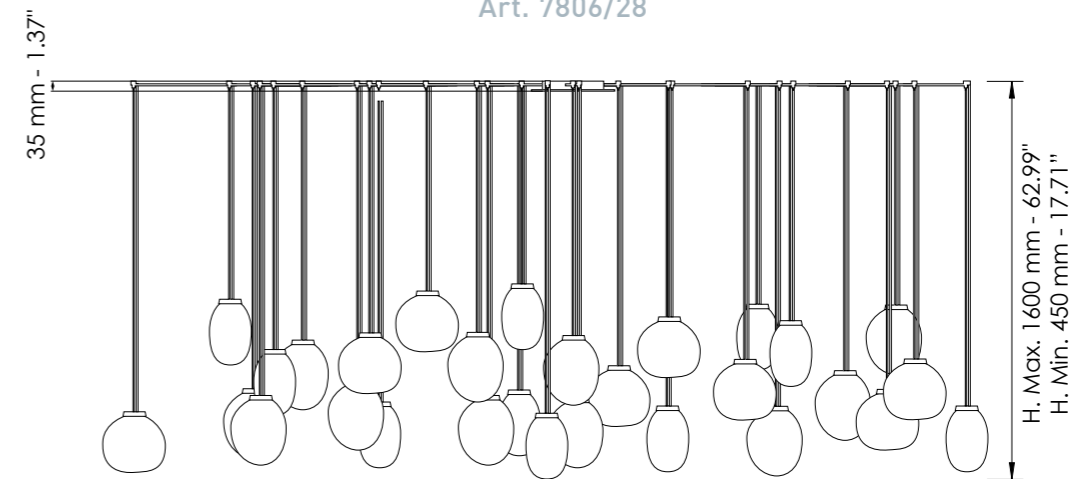

 Bianco opaco
Matt white

Art. 7800/LP

Ø cm 24 / H cm 35,5
Ø 9.5 in / H 14.0 in

1 x E27
LED bulbs

Dettagli a pag. 38 / Details on page 38

Vetro / Glass

Alabastro / Alabaster

Finiture disponibili / Available finishes

Art. 7801/SM
Art. 7801/SP
Art. 7801/SG

Art. 7801/SG

Ø cm 28 / H cm 23
Ø 11.02 in / H 9.05 in

Art. 7801/SM

Ø cm 24 / H cm 28
Ø 9.45 in / H 11.02 in

Art. 7801/SP

Ø cm 20 / H cm 27
Ø 7.87 in / H 10.63 in

Art. 7801/S (SM)

H cm 45-170
H 18.0-66.93.0 in

1 x E27
LED bulbs

Dettagli a pag. 41 / Details on page 41

Vetro / Glass

Alabastro / Alabaster

Finiture disponibili / Available finishes

-  Brunito spazzolato
Burnished brass
-  Champagne
Champagne
-  Bianco opaco
Matt white

Art. 7801/S (SM)

Art. 7802/S

Art. 7804/S

Art. 7803/S

Art. 7805/6

Art. 7800/LP

Art. 7805/15

Art. 7806/28