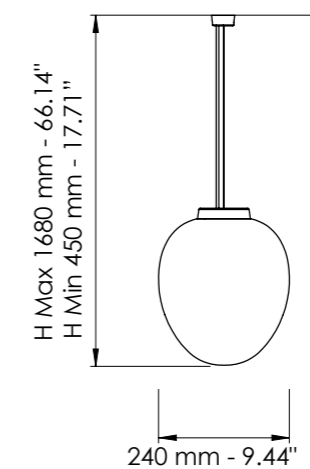

Art. 7801/SM