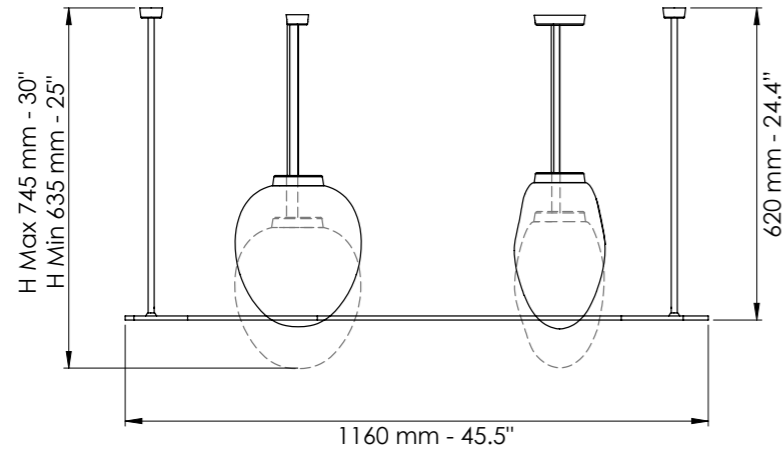

Art. 7802/S