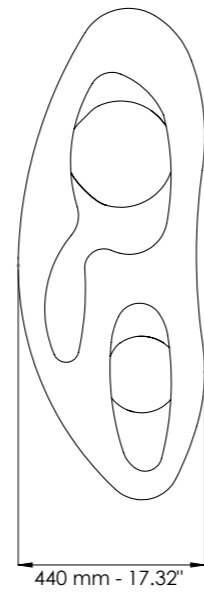

Art. 7802/S