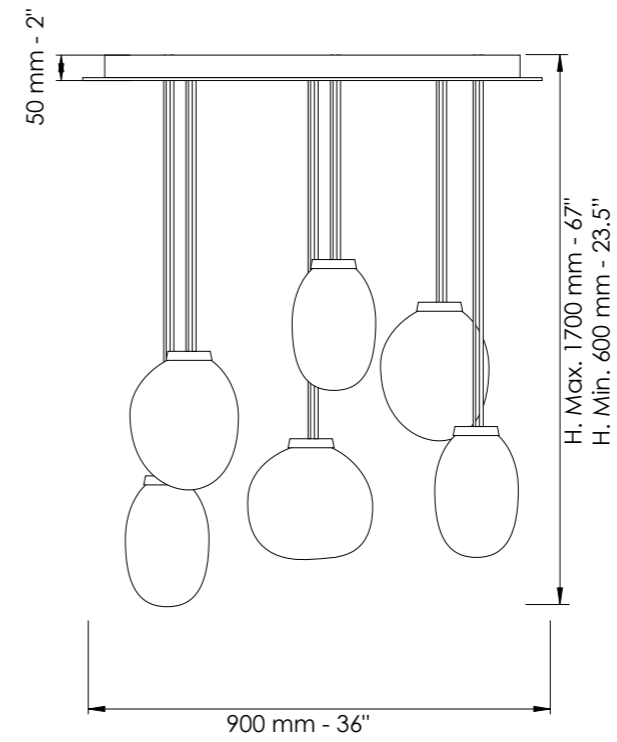

Art. 7805/6