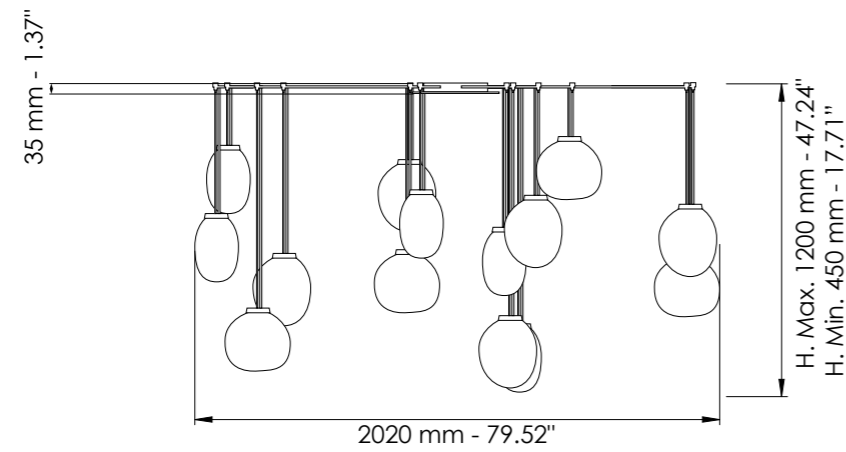

Art. 7806/14