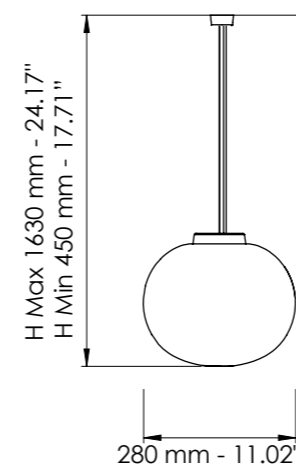

Art. 7801/SG