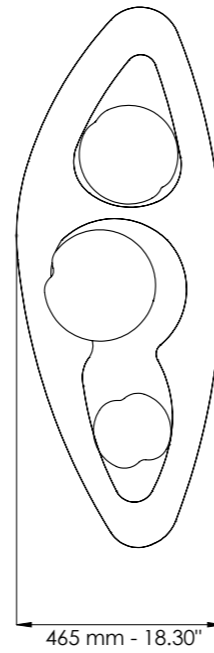

Art. 7803/S