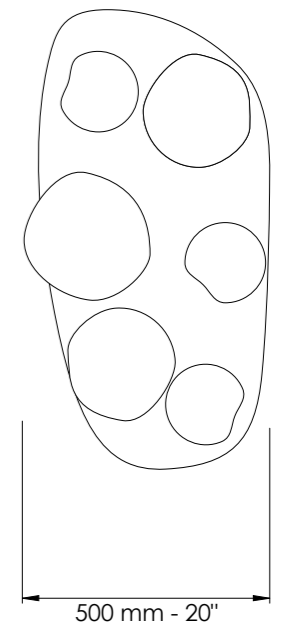

Art. 7805/6