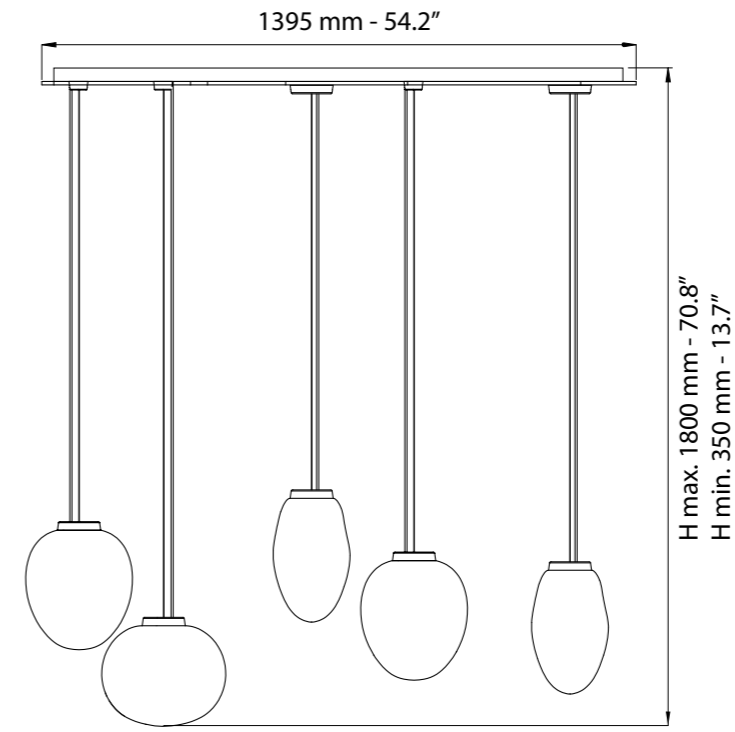

Art. 7804/S