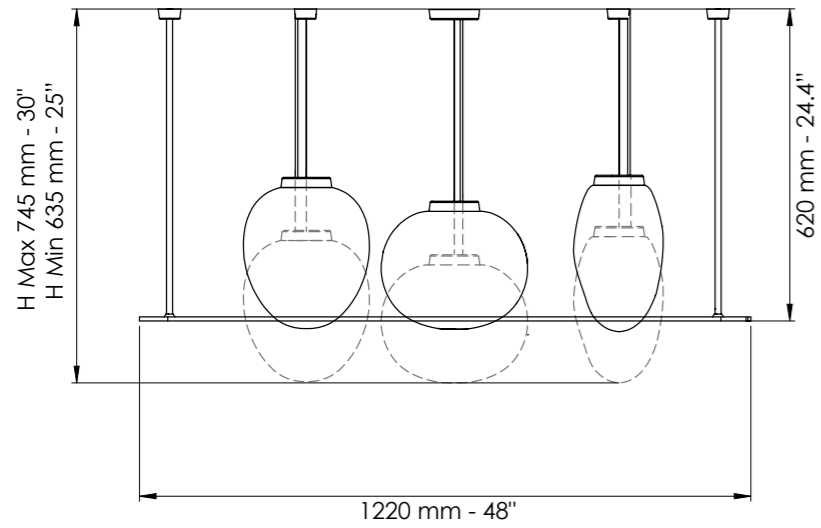

Art. 7803/S