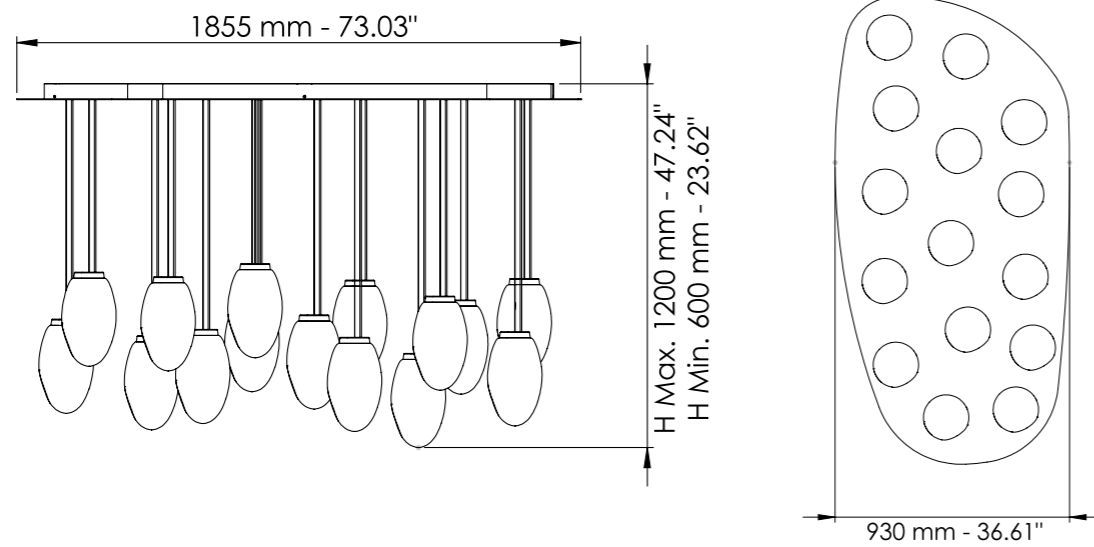

Art. 7805/15