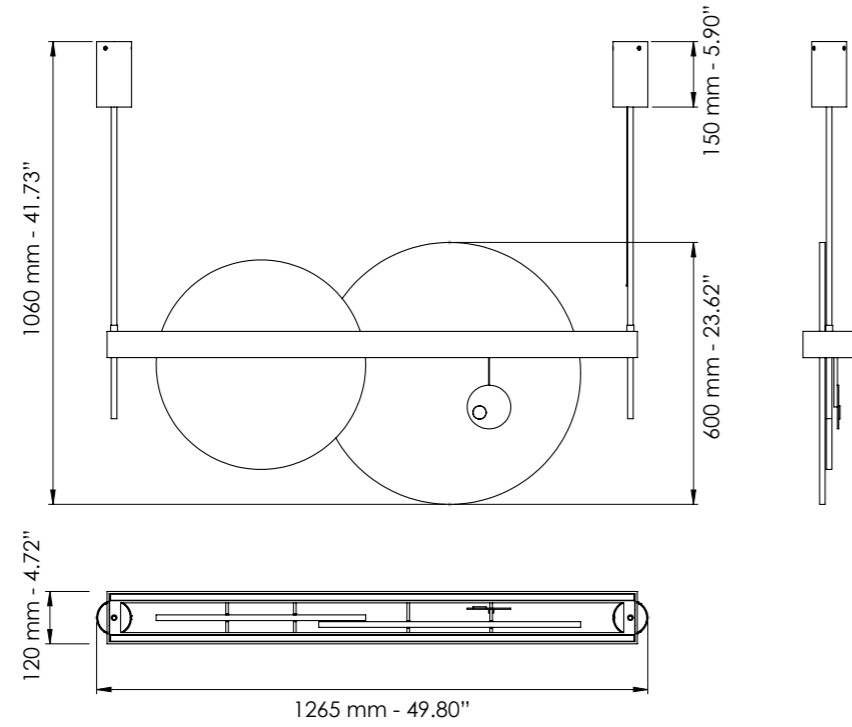

Art. 7500/S