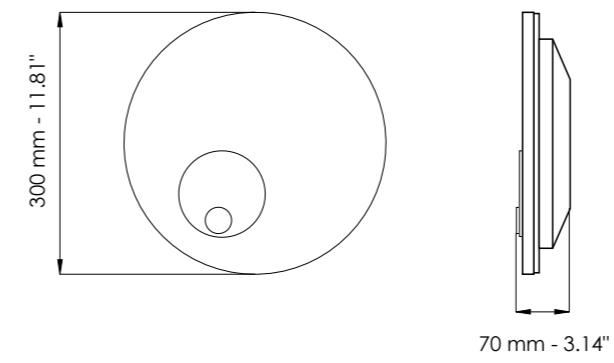

Art. 7510/APP30