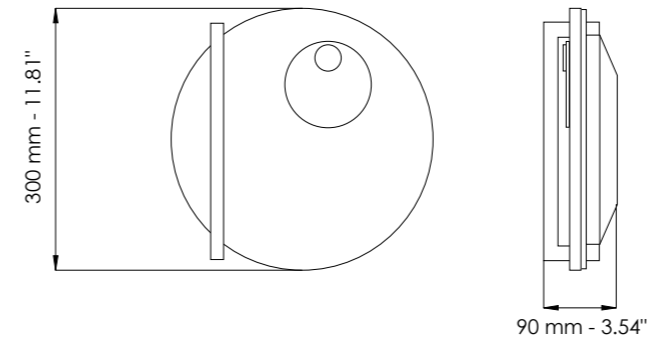

Art. 7500/APP30