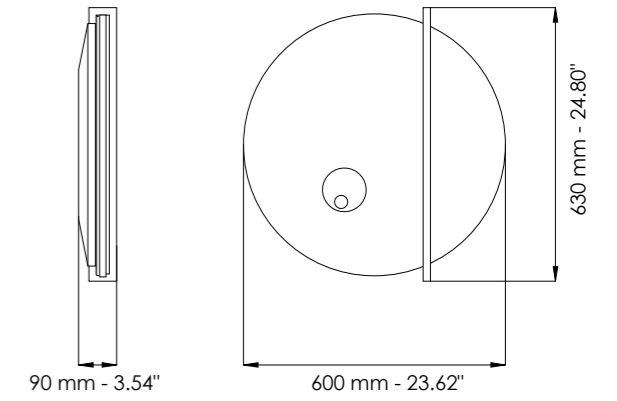

Art. 7500/APP60