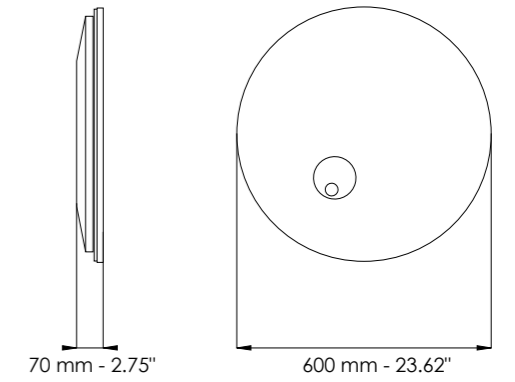

Art. 7510/APP60