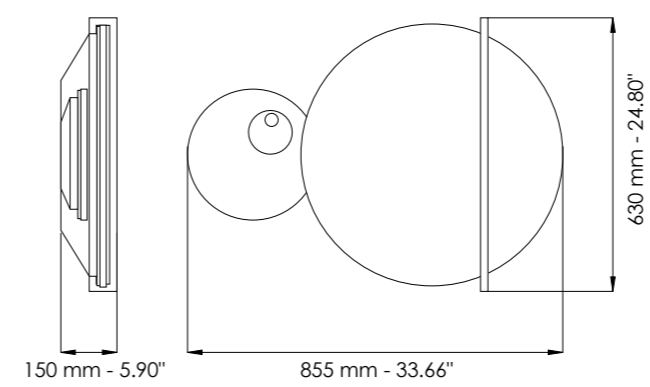

Art. 7500/PL85