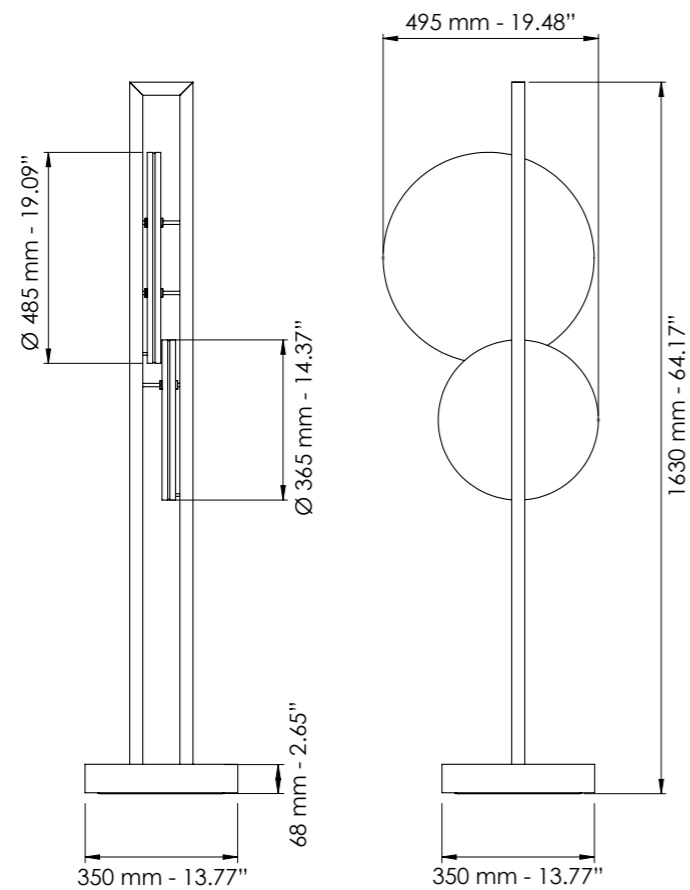

Art. 7500/LT