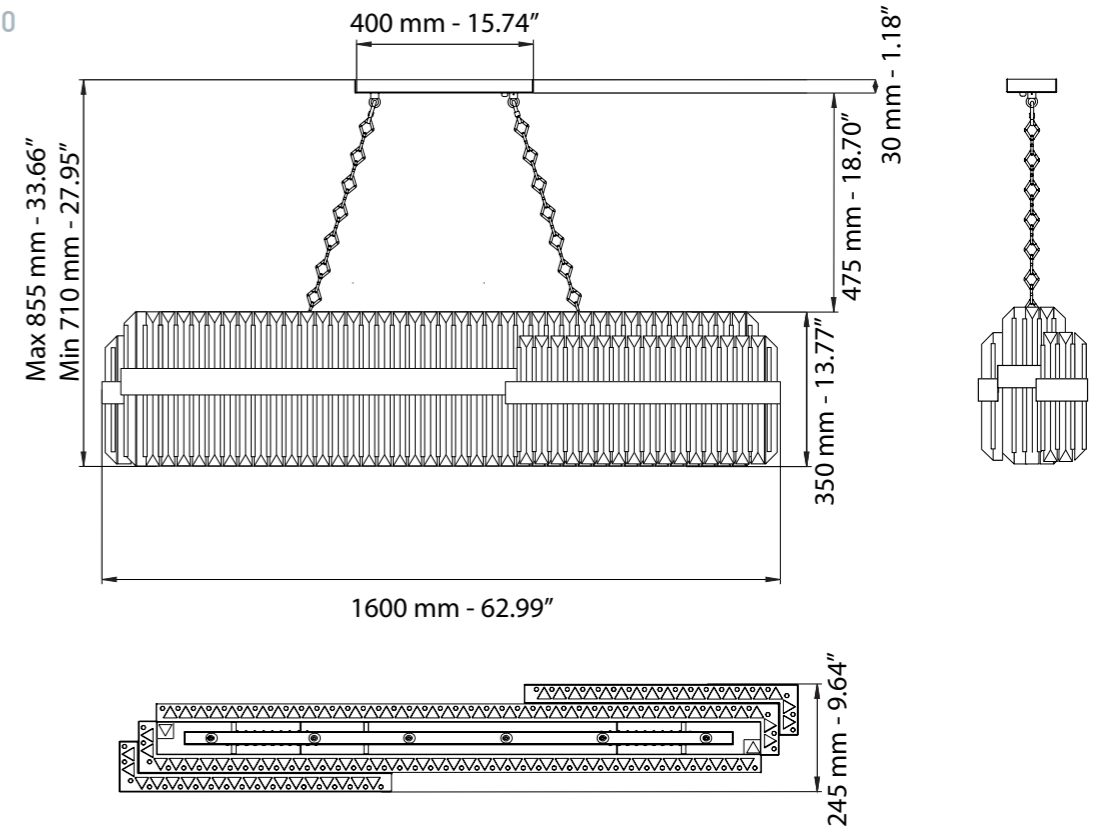

Art. 7100/S1/160