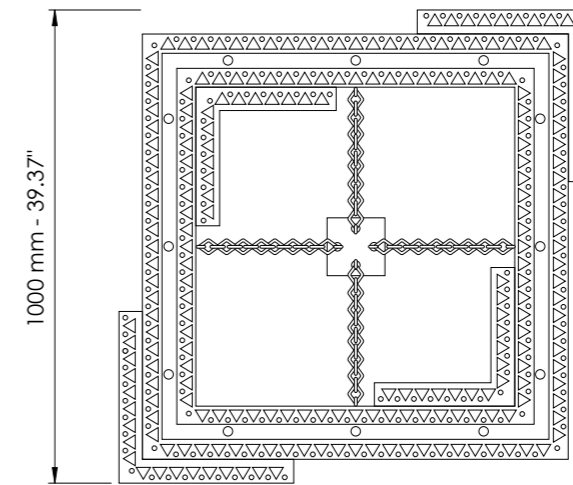

L cm 100x100 / H cm 71,5-73
W 39.37x39.37 in / H 28.14-28.74 in

32 x G9
LED bulbs

Dettagli a pag.74-75 / Details on page 74-75

Cristallo al piombo trasparente /
Transparent lead crystal

Decoro Tondino diamantato /
Decor diamond rod

L cm 19 / H cm 36 / SP cm 10,5
W 7.48 in / H 14.17 in / SP 4.15 in

 2 x G9
LED bulbs

Dettagli a pag.75 / Details on page 75

Cristallo al piombo trasparente /
Transparent lead crystal

Decoro Tondino diamantato /
Decor diamond rod

Art. 7100/S1/160

Art. 7100/S1/140

Art. 7100/S1/180

Art. 7150/70

Art. 7150/100

Art. 7150/85

Art. 7100/APP1 DX

Art. 7100/APP2