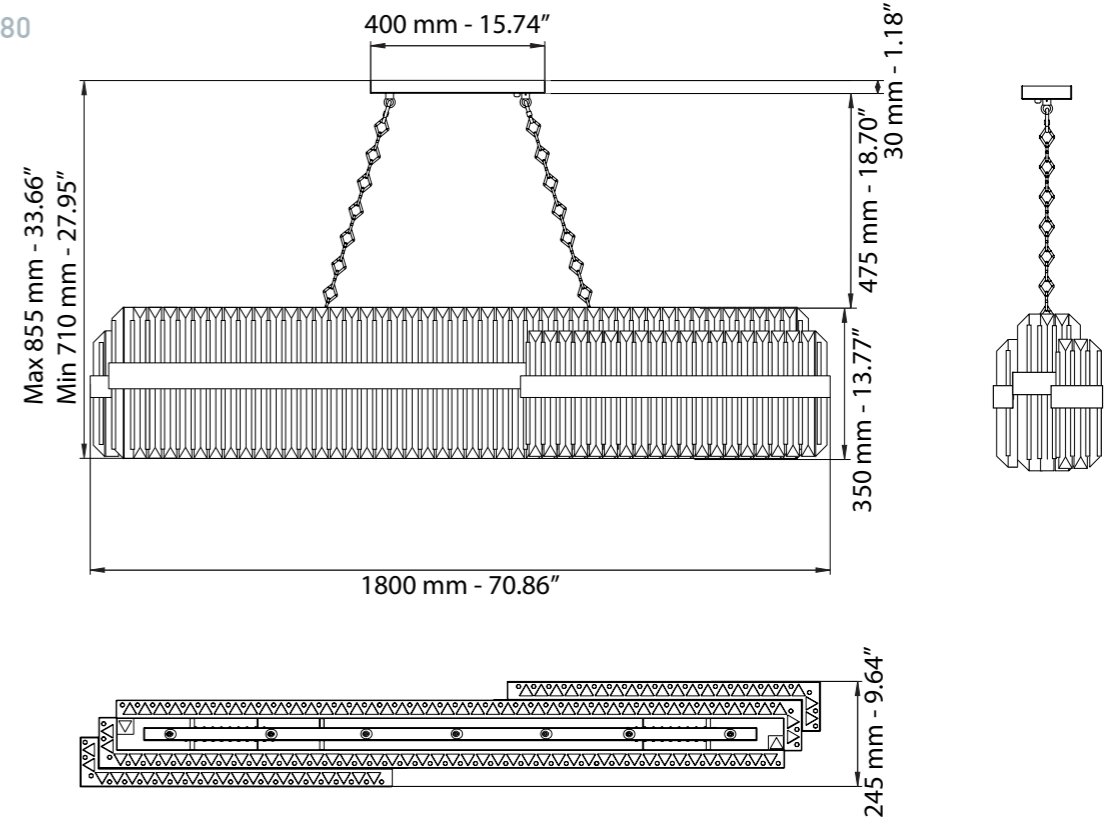

Art. 7100/S1/180