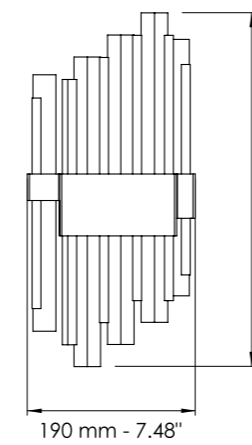

Art. 7100/APP1 DX