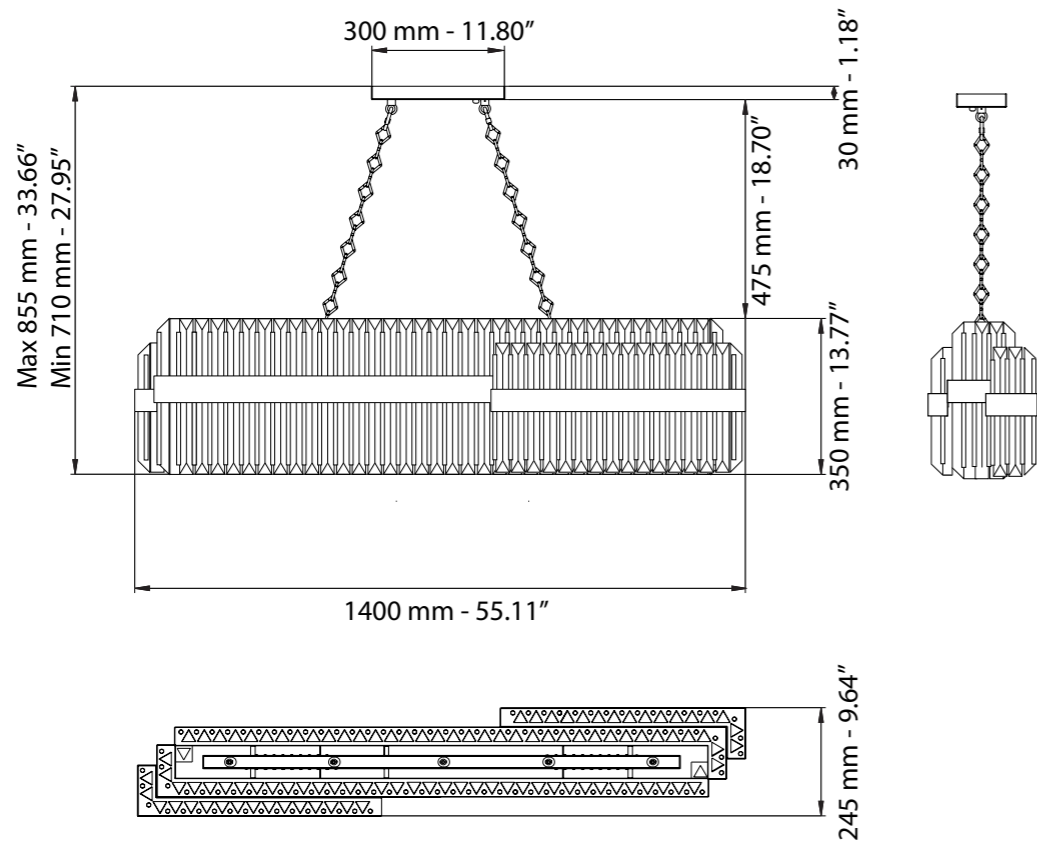

Art. 7100/S1/140