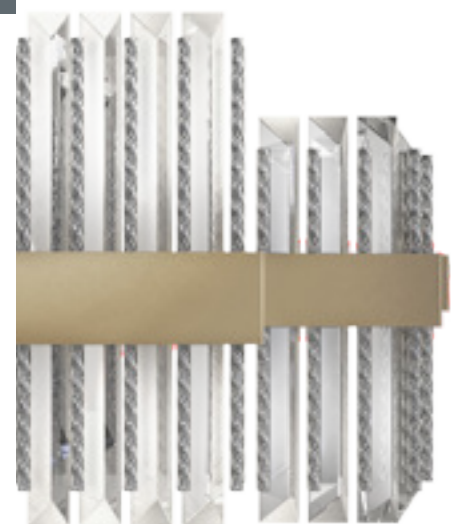

Art. 7100/APP2

L cm 34,9 / H cm 36 / SP cm 15,5
W 13.74 in / H 14.17 in / SP 6.01 in

4 x G9
LED bulbs