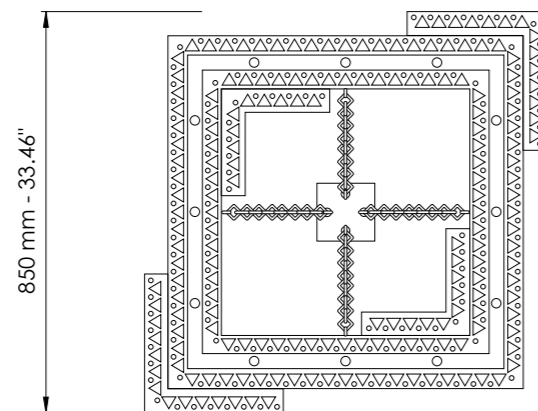

Art. 7150/85