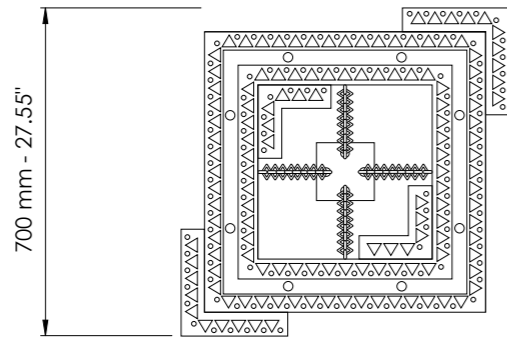

L cm 100x100 / H cm 71,5-73
W 39.37x39.37 in / H 28.14-28.74 in

32 x G9
LED bulbs

Dettagli a pag.74-75 / Details on page 74-75

Cristallo al piombo trasparente /
Transparent lead crystal

Decoro Tondino diamantato /
Decor diamond rod

L cm 19 / H cm 36 / SP cm 10,5
W 7.48 in / H 14.17 in / SP 4.15 in

 2 x G9
LED bulbs

Dettagli a pag.75 / Details on page 75

Cristallo al piombo trasparente /
Transparent lead crystal

Decoro Tondino diamantato /
Decor diamond rod

Art. 7100/S1/160

Art. 7100/S1/140

Art. 7100/S1/180

Art. 7150/70

Art. 7150/100

Art. 7150/85

Art. 7100/APP1 DX

Art. 7100/APP2