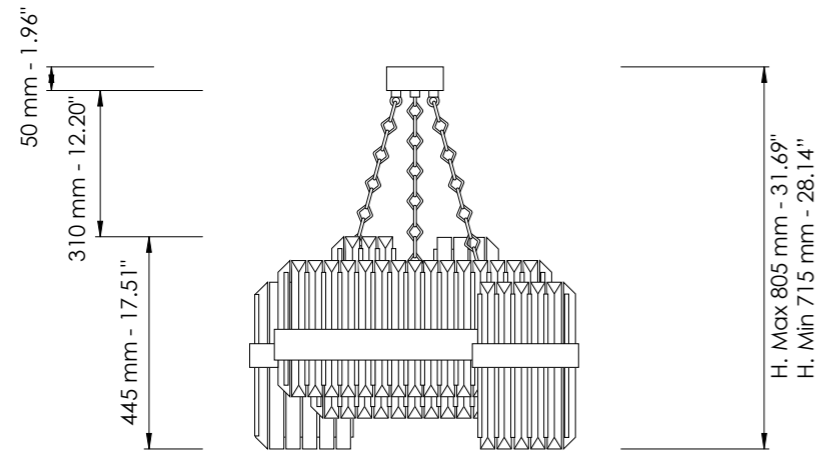

L cm 19 / H cm 36 / SP cm 10,5
W 7.48 in / H 14.17 in / SP 4.15 in

 2 x G9
LED bulbs

Dettagli a pag.75 / Details on page 75

Cristallo al piombo trasparente /
Transparent lead crystal

Decoro Tondino diamantato /
Decor diamond rod

Art. 7100/S1/160

Art. 7100/S1/140

Art. 7100/S1/180

Art. 7150/70

Art. 7150/100

Art. 7150/85

Art. 7100/APP1 DX

Art. 7100/APP2