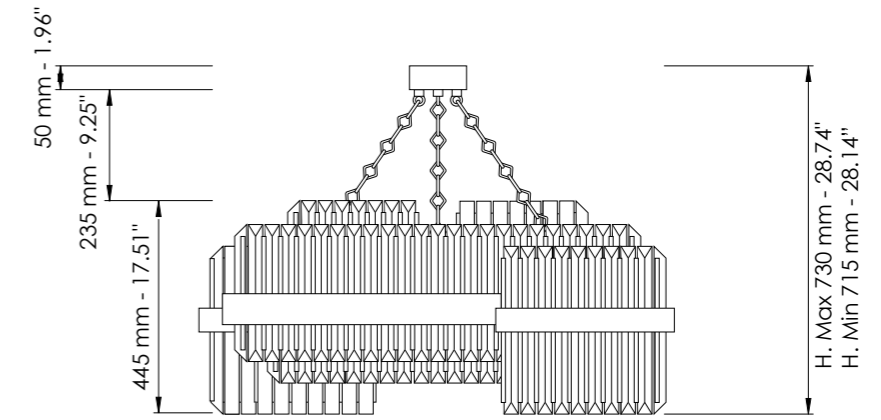

L cm 19 / H cm 36 / SP cm 10,5
W 7.48 in / H 14.17 in / SP 4.15 in

 2 x G9
LED bulbs

Dettagli a pag.75 / Details on page 75

Cristallo al piombo trasparente /
Transparent lead crystal

Decoro Tondino diamantato /
Decor diamond rod

Art. 7100/S1/160

Art. 7100/S1/140

Art. 7100/S1/180

Art. 7150/70

Art. 7150/100

Art. 7150/85

Art. 7100/APP1 DX

Art. 7100/APP2