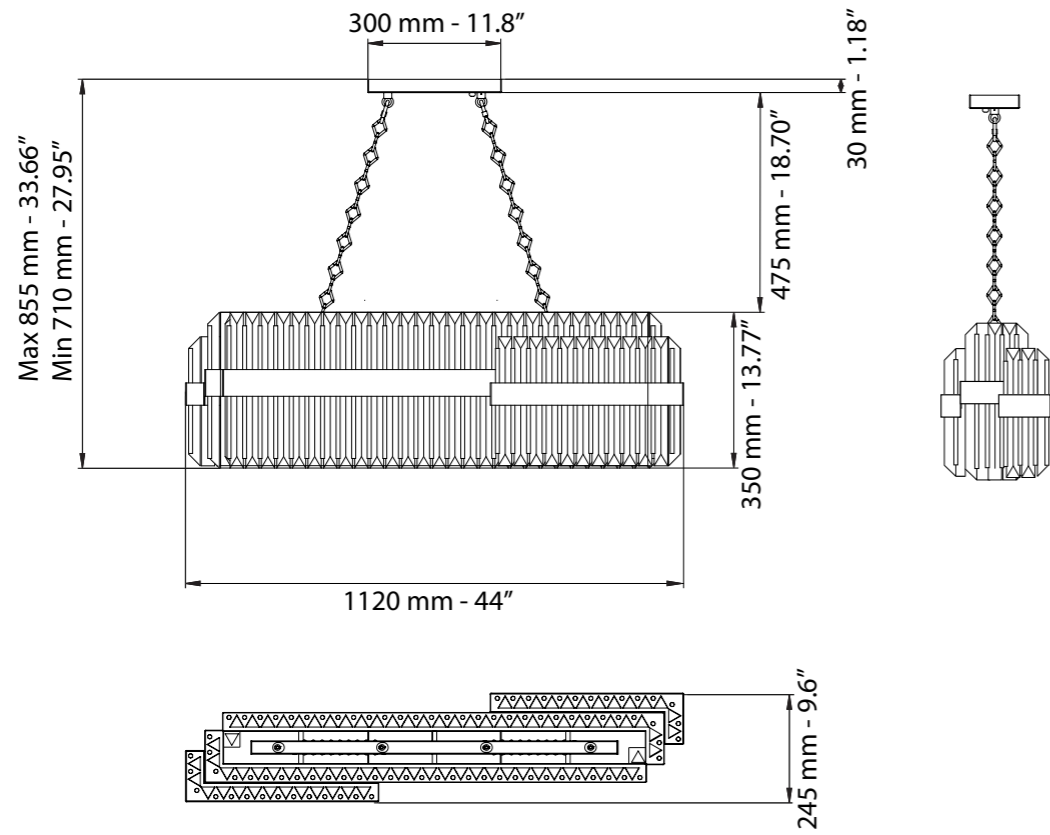

Art. 7100/S1/112