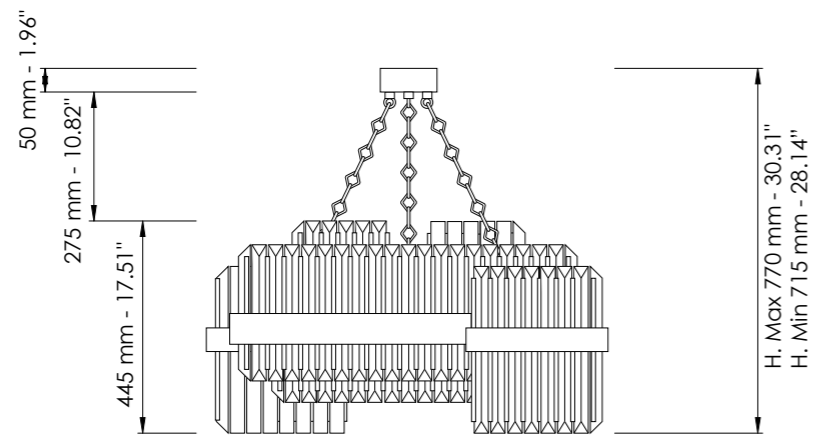

L cm 19 / H cm 36 / SP cm 10,5
W 7.48 in / H 14.17 in / SP 4.15 in

 2 x G9
LED bulbs

Dettagli a pag.75 / Details on page 75

Cristallo al piombo trasparente /
Transparent lead crystal

Decoro Tondino diamantato /
Decor diamond rod

Art. 7100/S1/160

Art. 7100/S1/140

Art. 7100/S1/180

Art. 7150/70

Art. 7150/100

Art. 7150/85

Art. 7100/APP1 DX

Art. 7100/APP2