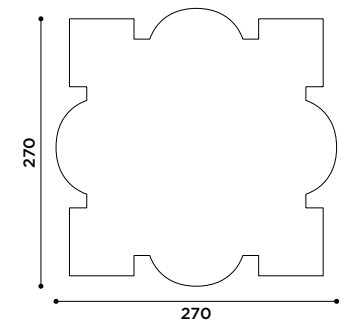

Tappeto stampato.
80% lana, 20% Poliammide.
1250gr/mq. Bianco e nero.

*Printed carpet.
80% wool, 20% Polyamide.
1250 gr/mq. Black and white.*