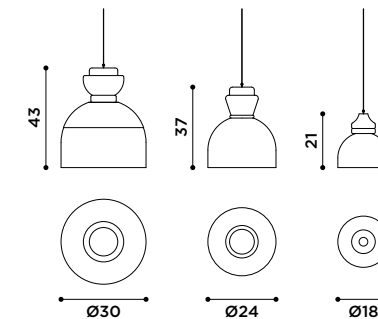

294

madama
design Cristina Celestino

2016

Lampada a sospensione.
Struttura in metallo rivestito in
tripolino colori come da catalogo.

*Pendant lamp.
Metallic structure covered by
"tripolino" colors as shown on our
catalogue.*

295