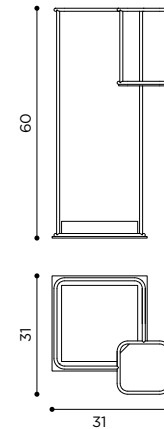

Portaombrelli in metallo.
Nero.

*Metal umbrella-stand.
Black.*