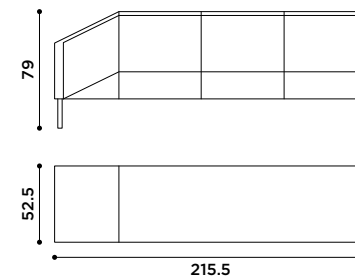

2017

Contenitore in legno lamellare
fenolico.
Resina lucida e resina opaca.

*Cabinet in laminated phenolic wood.
Glossy and matt resins.*