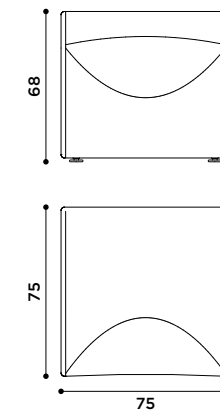

Padded floating ottoman.
Fabrics: velvet colors as per sample
or white bouclé.

Poltroncina con struttura in metallo
rivestita in tessuto elastico.
Tessuti: varianti colore come
da catalogo.

*Armchair with metal structure
and cover in elastic fabric.
Fabrics: colors as shown
in our catalogue.*