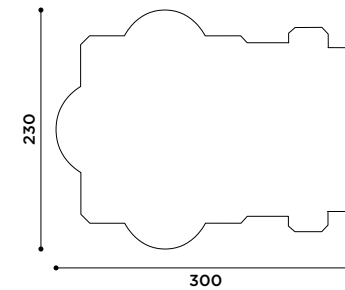

Tappeto stampato.
80% lana, 20% Poliammide.
1250gr/mq. Bianco e nero.

*Printed carpet.
80% wool, 20% Polyamide.
1250 gr/mq. Black and white.*