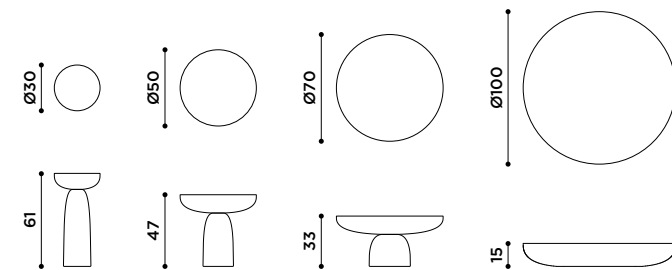

Tavolino monolitico in cemento.
Finiture: colore avorio,
colore antracite.

*Monolithic concrete coffee table.
Finishes: ivory color,
anthracite color.*