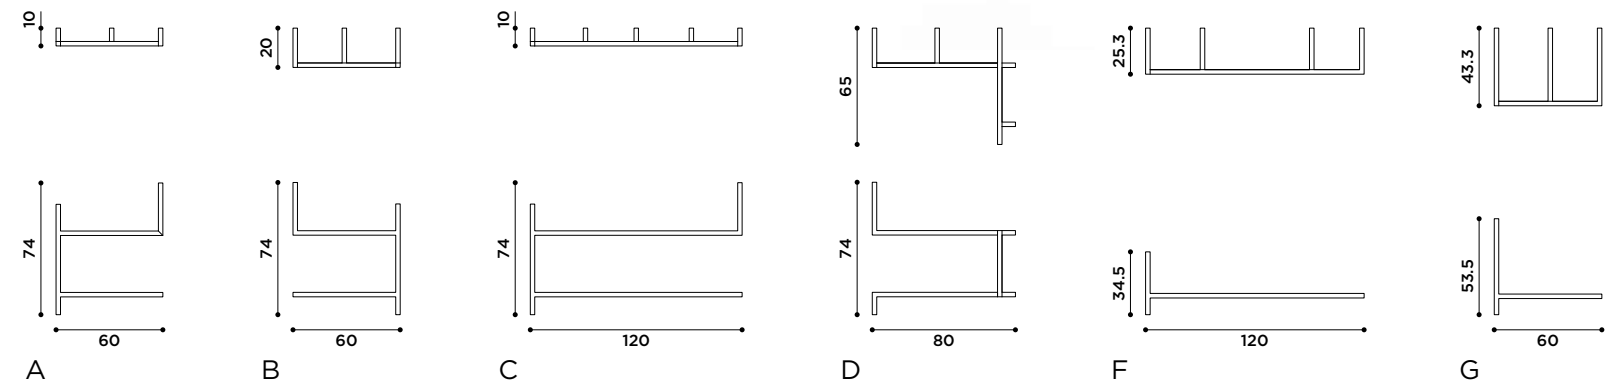

Column forced between floor and ceiling in solid Iroko wood.

Moduli libreria a parete
in metallo satinato.
Bianco opaco, Piombo lucido.

*Wall metal modular
bookshelves elements.
Matt white, Polished lead.*