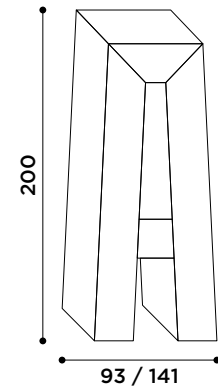

*Coat hooks in brass casting, mirror
or wooden panel.*

*Coat hooks glazed, Primapatina
wooden panel.*

396

letteronza
design Marcantonio

2018

Specchio da parete.

Wall mirror.

400