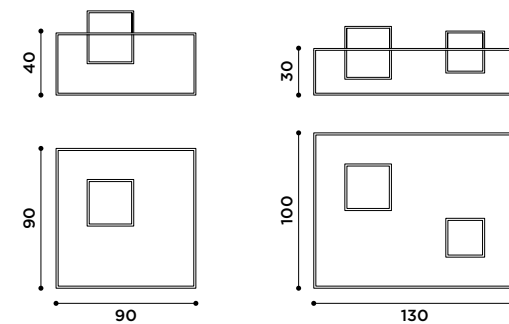

Tavolino in vetro.
Struttura in metallo martellato
brunito.

*Glass coffee table.
Metal structure with hammered
burnished finish.*