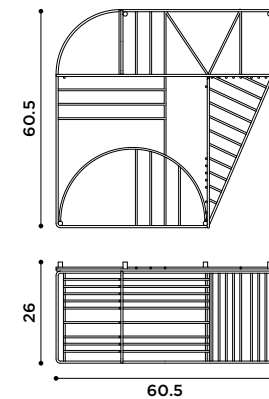

Mensola in metallo a parete.
Nero, Oro.

*Wall metal shelf.
Black, Gold.*