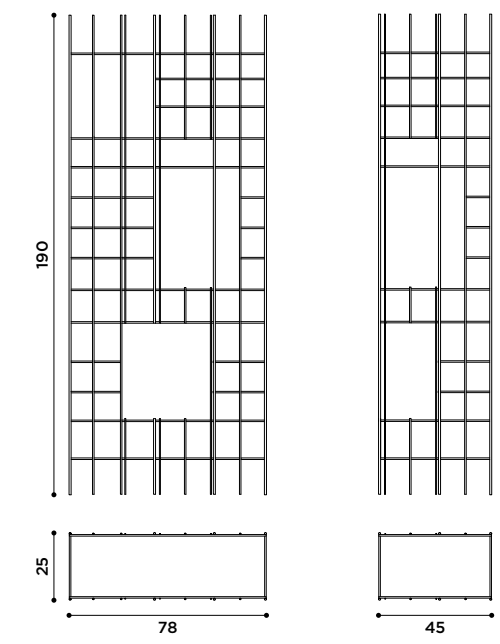

metrica wine
design Ctrlzak

2022

Portabottiglie in metallo
con ripiani in vetro.
Finitura: brunito con ripiani
in vetro di colore bronzo.

*Metal winery with glass shelves.
Finish: burnished with bronze glass.*