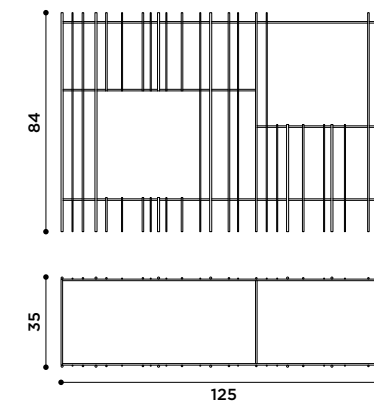

libreria / bookshelves

metrica extension
design Ctrlzak

2020

Kit extension in metallo
per fissaggio a soffitto.
Brunito, Titanio, Oro.

*Metal extension set
for ceiling fixing.
Burnished, Titanium, Gold.*

cm L100