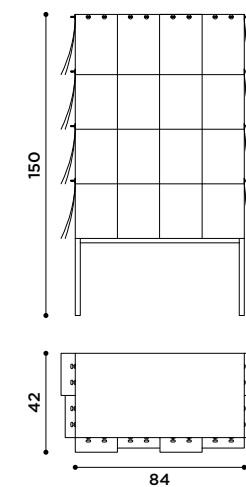

notes
design Claudio Bitetti

mogg

Contenitore con fronte e fianchi rivestiti di fogli in carta. MDF grigio e base in metallo brunito.

Container with front and sides covered by paper sheets. Cabinet in MDF grey, burnished metal base.