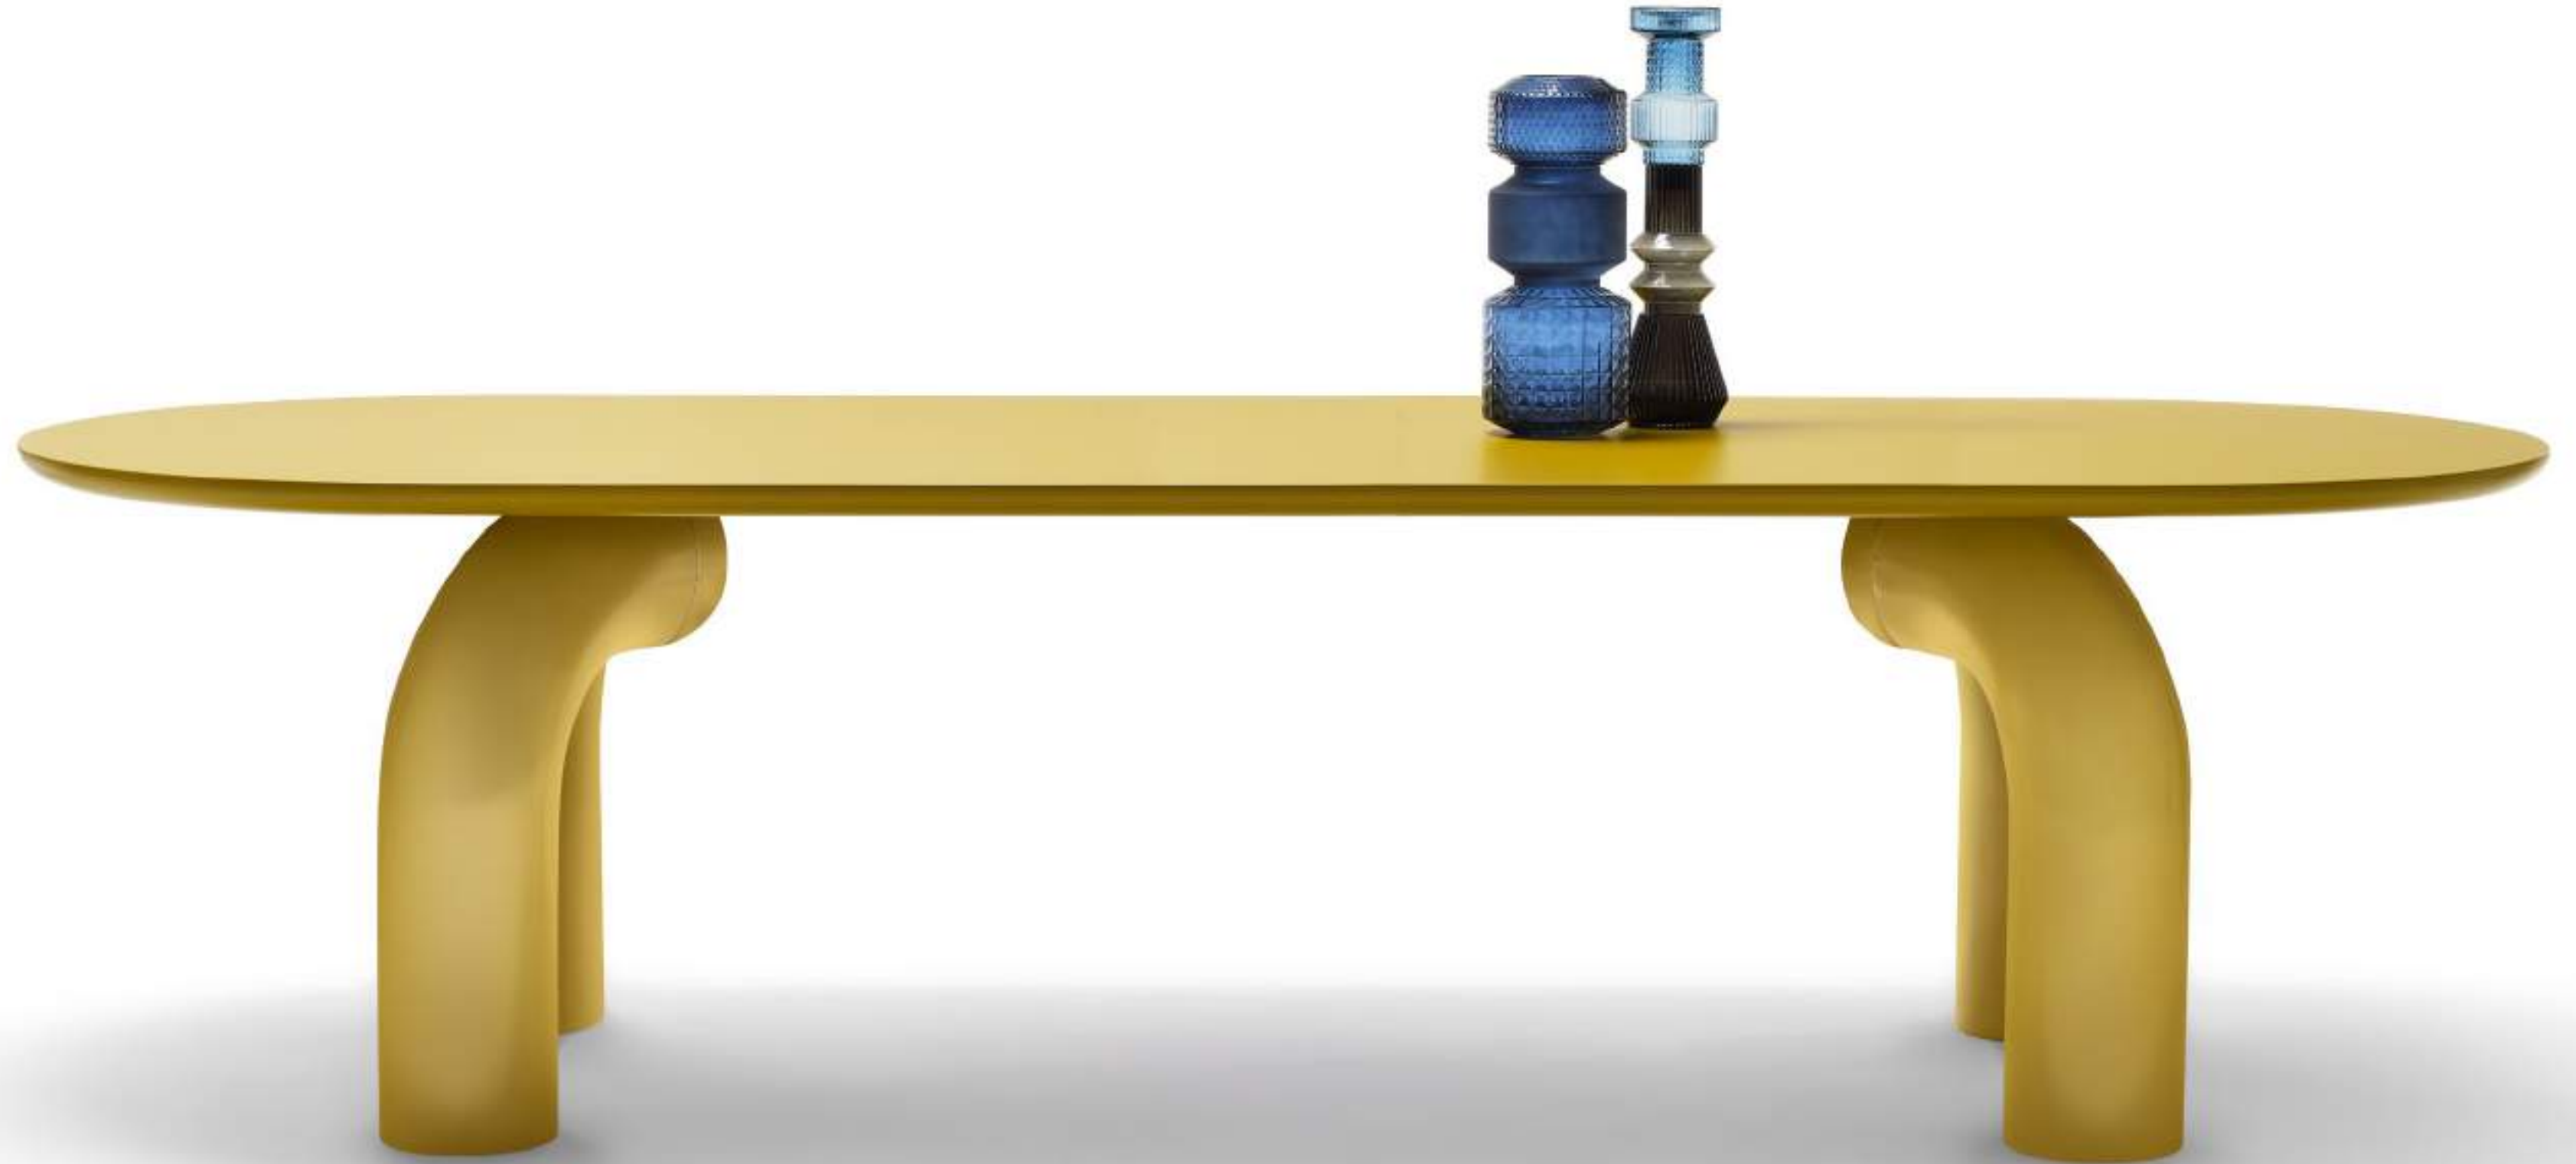

*Dining table with wooden top and base in rigid polyurethane.
Finishes: lacquered as colors card or covered with hand-spread materic finish in colors; white, black, grey, ivory.*

WHITE

IVORY

GREY

BLACK

brame
design Claudio Bitetti