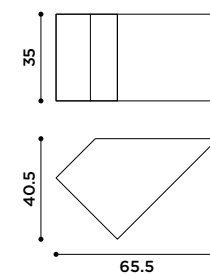

2018

Contenitore in metallo a parete.
Brunito, bronzo patinato.

*Wall metal cabinet.
Burnished, patinated bronze.*