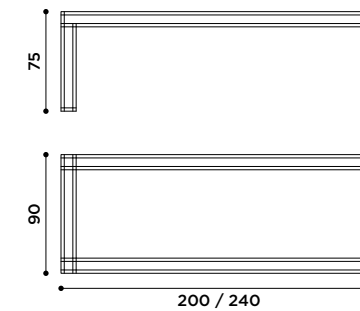

*Table with metal structure
and glass top.
Structure finishes:
black, patinated bronze.
Top finishes: transparent glass,
black fumè, bronze.*

243

tavoli / tables

Tavolino in vetro.
Struttura in metallo martellato
brunito.