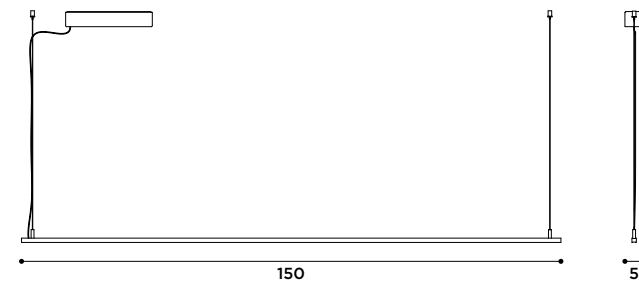

penelope
design Matteo Beraldi

2017

Lampada da terra in metallo.
Nero micaceo.

*Metal floor lamp.
Black micaceous.*

phil
design Uto Balmoral

Lampada a sospensione in metallo.
Nero.

*Suspension lamp in metal.
Black.*