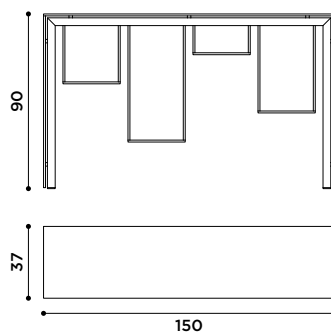

Console.
Parti in metallo:
verniciate oro opaco.
Piano e fianchi: Mdf black.

Console.
Metal components:
mat gold lacquered.
Top and sides: Mdf black.