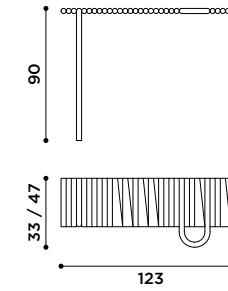

2022

Console e tavolini in metallo.
Finiture: verniciato oro o nero
RAL9017 texturizzato.

*Console and coffee tables in metal.
Finishes: lacquered gold or textured
lack RAL9017.*