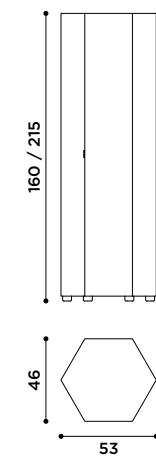

exagon
design Claudio Bitetti

Contenitore in mdf.
Laccato in tutti i colori
come da campionario.

*Storage unit in mdf.
Lacquered as colors card.*