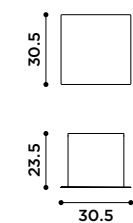

*Wall cabinet.
Burnished, patinated bronze,
heat-treated oak wood.*

Contenitore a parete
con aperture laterali.
Struttura in metallo.
Frontali: lava materica, tufo bianco,
specchio, metallo.

*Wall unit with side openings.
Back structure in metal.
Front: material lava, white tufo,
mirror, metal.*