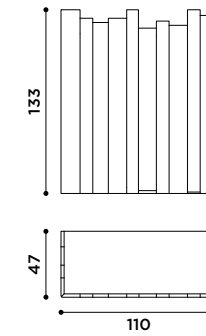

Contenitori in legno.
Ante e fianchi esterni in Primapatina
interno laccato gofrato nei colori
come da campionario.

*Wooden containers.
External doors and sides in
Primapatina inside lacquered
as color sample.*