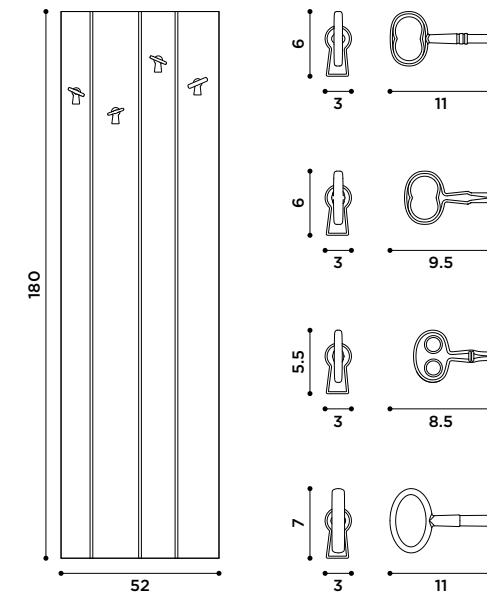

accessori / accessories