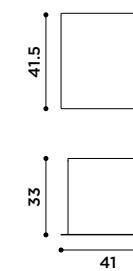

Contenitore a parete
con aperture laterali.
Struttura in metallo.
Frontali: lava materica, tufo bianco,
specchio, metallo.

*Wall unit with side openings.
Back structure in metal.
Front: material lava, white tufo,
mirror, metal.*

MEDIUM