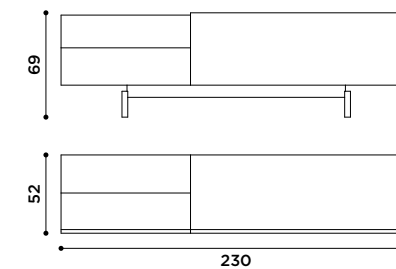

XSMALL

MEDIUM

SMALL

LARGE

contenitori / *storage units*

ella
design Uto Balmoral

Credenza in mdf.
Laccato in tutti i colori
come da campionario.
Rovere black termo-trattato.

*Sideboard in mdf.
Lacquered as colors card.
Black oak heat-treated.*