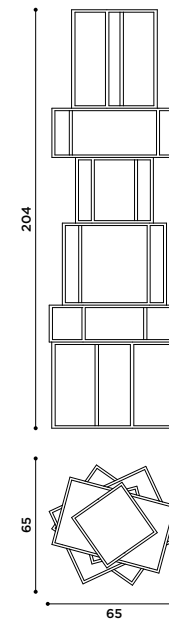

babylon
design Emanuele Magini

2020

Contenitore autoportante in metallo
con ripiani in cristallo trasparente.
Finitura: verniciato nero.

*Metal freestanding unit
with glass shelves.
Finish: lacquered black.*