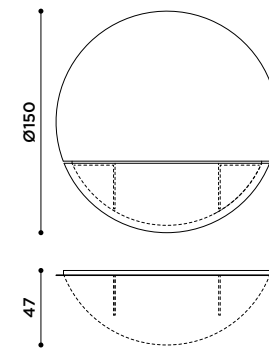

2022

Specchio/console da parete.
Finiture piano: vetro specchio canna
o vetro specchio ossidato.
Finiture pannello inferiore: placcato in
legno di Palissandro Santos.

*Wall mirror/console.
Top finishes: canete mirror glass or
oxidized mirror glass.
Finishes for the panel below:
veneered in Santos Rosewood.*