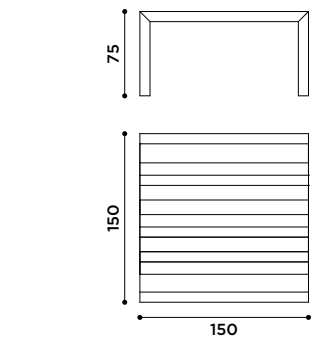

zio tom table
design Claudio Bitetti