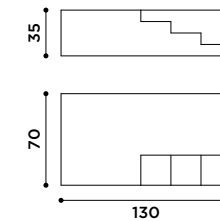

Tavolini in legno.
Laccato nei colori come
da campionario o finitura cemento.

*Wooden coffee tables.
Lacquered as colors sample
or concrete finish.*