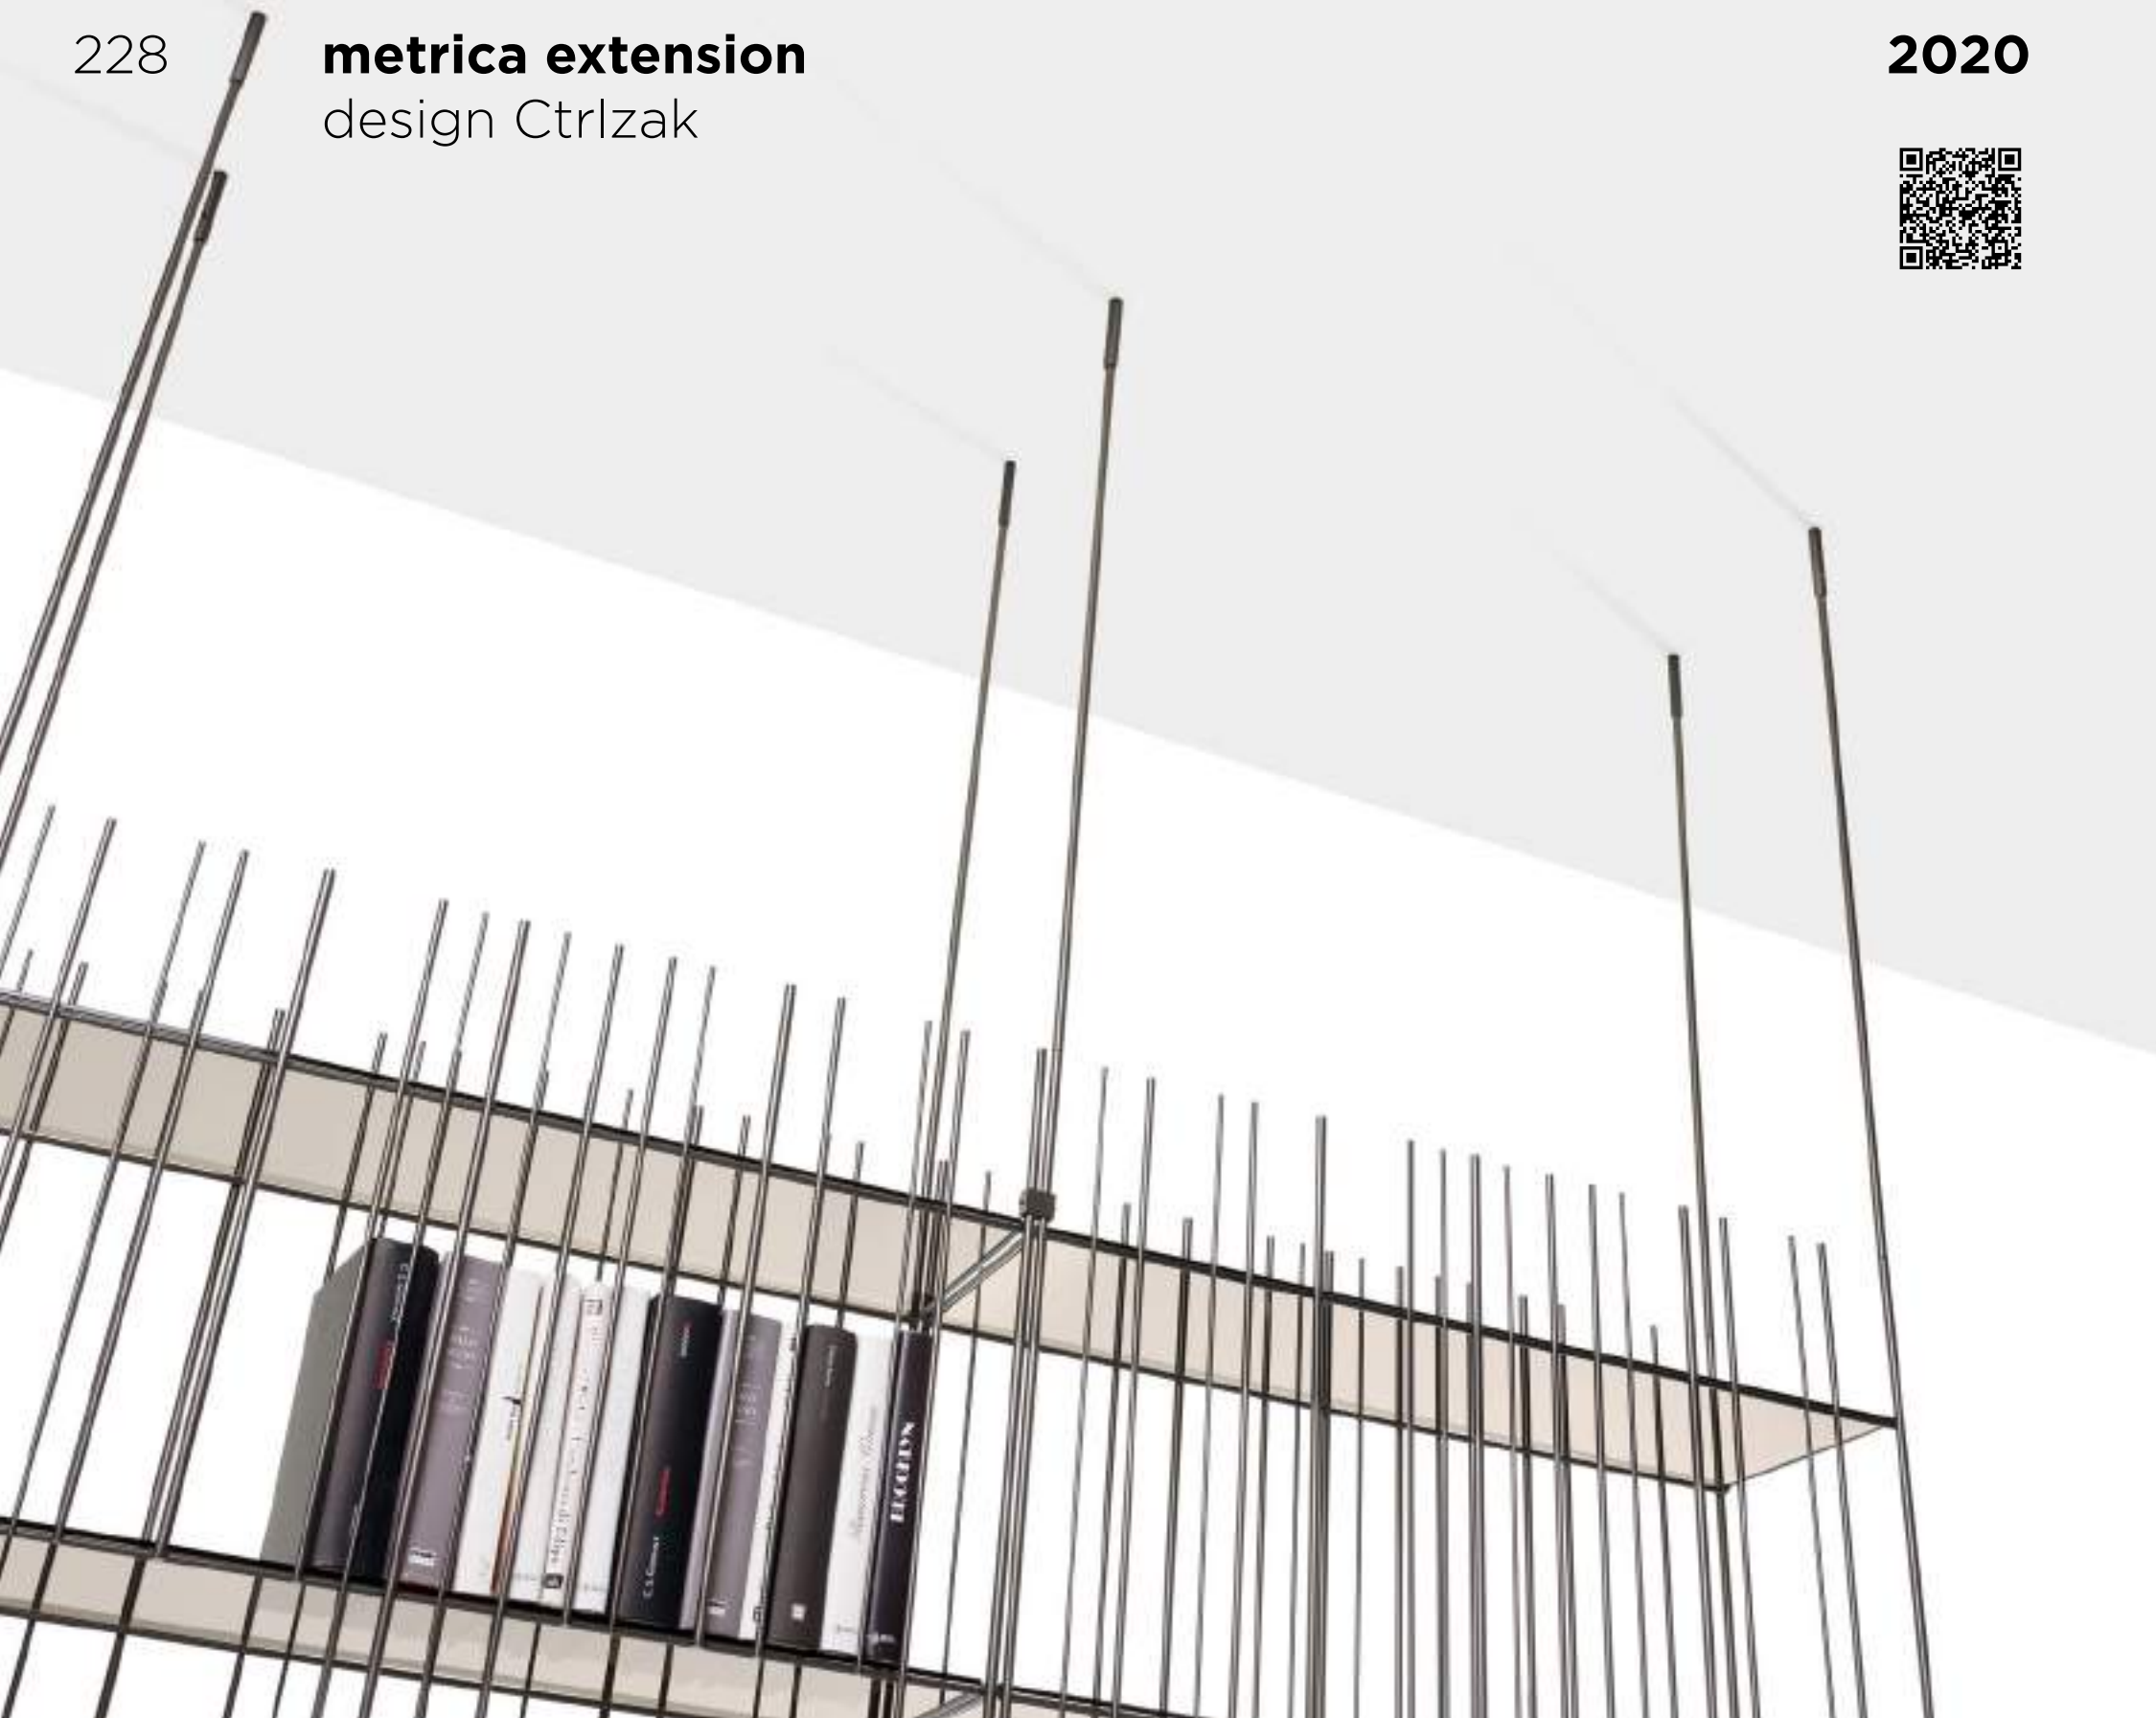

libreria / bookshelves

metrica extension
design Ctrlzak

2020

Kit extension in metallo
per fissaggio a soffitto.
Brunito, Titanio, Oro.

*Metal extension set
for ceiling fixing.
Burnished, Titanium, Gold.*

cm L100