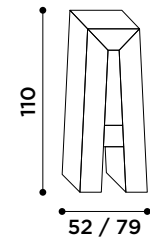

*Coat hooks in brass casting, mirror
or wooden panel.*

*Coat hooks glazed, Primapatina
wooden panel.*

396

letteronza
design Marcantonio

2018

Specchio da parete.

Wall mirror.

400