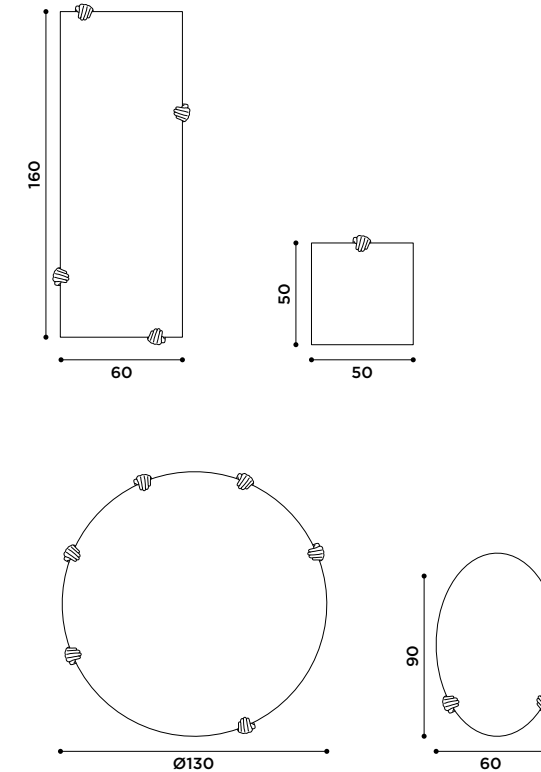

selfie
design Alessandra Baldereschi

2020

Specchio a parete
con mani decorative.
Finitura mani:
fusione d'ottone lucido.

*Wall mirror with decorative hands.
Finish for the hands:
polished brass casting.*

accessori / accessories