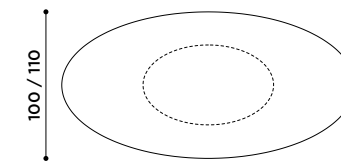

*Glass coffee table.
Metal structure with hammered
burnished finish.*

Tavolo con struttura in metallo
e piano in MDF.
A-urban grey.
B-river stone.
C-belgian blue.

*Table with metal structure
and MDF top.
A-urban grey.
B-river stone.
C-belgian blue.*