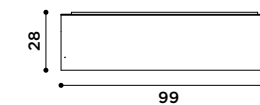

*Wall mirror with decorative hands.
Finish for the hands:
polished brass casting.*

accessori / accessories

sfoglia
design Bellavista Piccini

2019

Mensola in metallo.
Bronzo patinato, brunito.

*Metal shelf.
Patinated bronze, burnished.*