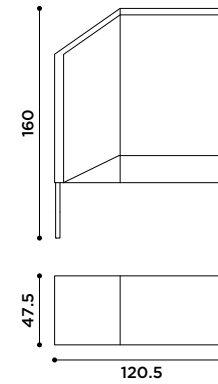

2017

Contenitore in legno lamellare
fenolico.
Resina lucida e resina opaca.

*Cabinet in laminated phenolic wood.
Glossy and matt resins.*