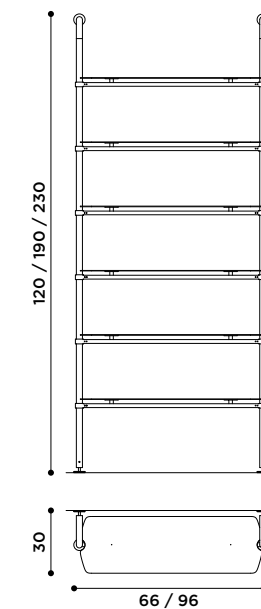

levante
design Sebastiano Tosi

2020