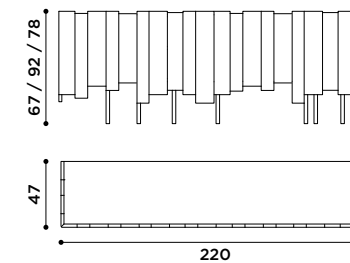

Contenitori in legno.
Ante e fianchi esterni in Primapatina
interno laccato gofrato nei colori
come da campionario.

*Wooden containers.
External doors and sides in
Primapatina inside lacquered
as color sample.*