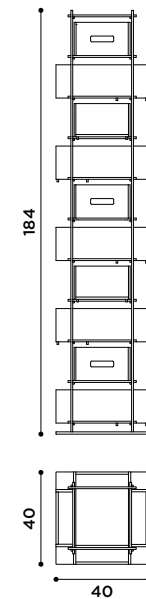

manolo
design Idelfonso Colombo

2018

Scarpiera in metallo con cassetti
in legno massello di frassino.
Finitura struttura: brunito.
Finitura cassetti: tinto moka.

*Shoe rack with metal structure
and solid ash wood drawers.
Structure finish: burnished.
Drawers finish: Painted moka.*