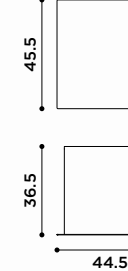

Contenitore a parete
con aperture laterali.
Struttura in metallo.
Frontali: lava materica, tufo bianco,
specchio, metallo.

*Wall unit with side openings.
Back structure in metal.
Front: material lava, white tufo,
mirror, metal.*

LARGE