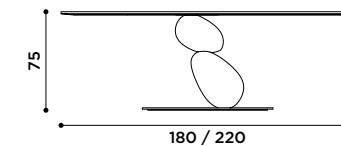

*Glass coffee table.
Metal structure with hammered
burnished finish.*

Tavolo con struttura in metallo
e piano in MDF.
A-urban grey.
B-river stone.
C-belgian blue.

*Table with metal structure
and MDF top.
A-urban grey.
B-river stone.
C-belgian blue.*