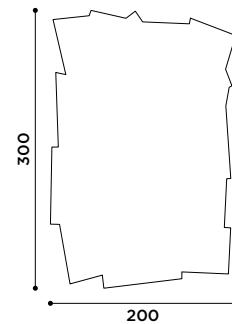

Tappeto stampato.
80% lana, 20% Poliammide.
1250gr/mq. Bianco e nero.

*Printed carpet.
80% wool, 20% Polyamide.
1250 gr/mq. Black and white.*