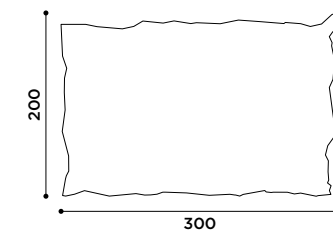

408

neversaid

design Alessandra Baldereschi

2018

Tappeto stampato.
80% lana, 20% Poliammide.
1250gr/mq, Bianco e nero.

*Printed rug.
80% wool, 20% Polyamide.
1250 gr/mq. Black and white.*

410

noon