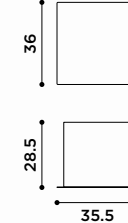

Contenitore a parete
con aperture laterali.
Struttura in metallo.
Frontali: lava materica, tufo bianco,
specchio, metallo.

*Wall unit with side openings.
Back structure in metal.
Front: material lava, white tufo,
mirror, metal.*

SMALL