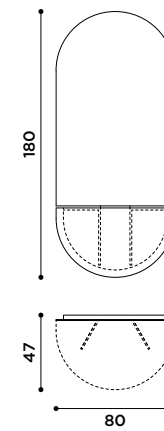

2022

Specchio/console da parete.
Finiture piano: vetro specchio canna
o vetro specchio ossidato.
Finiture pannello inferiore: placcato in
legno di Palissandro Santos.

*Wall mirror/console.
Top finishes: canete mirror glass or
oxidized mirror glass.
Finishes for the panel below:
veneered in Santos Rosewood.*