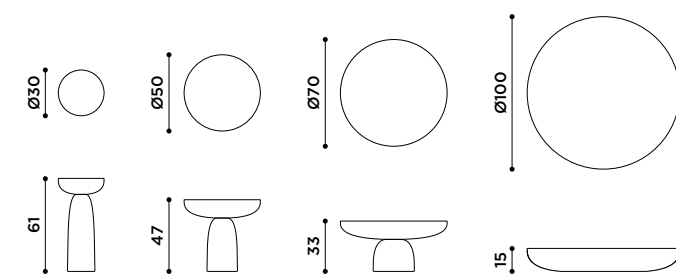

*Low tables in turned wood.
Finishes: solid ash wood dyed moka
color or mat lacquered in colors:
RAL9017, RAL7022, RAL8004,
RAL1027, RAL1019, RAL1013.*

metrica wine
design Ctrlzak

2022

Portabottiglie in metallo
con ripiani in vetro.
Finitura: brunito con ripiani
in vetro di colore bronzo.