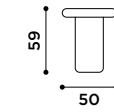

bilbao
design Dainelli Studio

2022

Tavolini in legno.
Finiture: laccato opaco o lucido in
tutti i colori come da campionario.

*Low tables in wood.
Finish: lacquered glossy or matt as
colors card.*