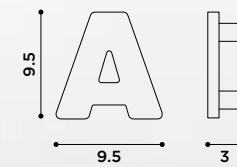

ABCDEFGHIJKLMNO
PQRSTUVWXYZ&

Scrivi ciò che vuoi / Write what you want