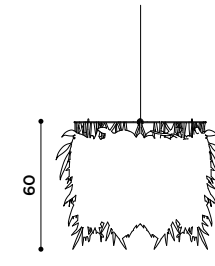

amazzonio
design Marcantonio

2017

Lampada a sospensione e da terra.
Paralume in carta plastificata
fustellata e struttura in ferro.
Steli in legno di frassino.

*Suspension and floor lamp.
Lampshade in plastified paper
and metal structure.
Ash wood stems.*