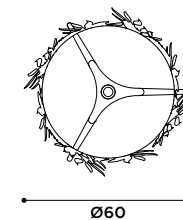

amazzonio
design Marcantonio

2017

Lampada a sospensione e da terra.
Paralume in carta plastificata
fustellata e struttura in ferro.
Steli in legno di frassino.

*Suspension and floor lamp.
Lampshade in plastified paper
and metal structure.
Ash wood stems.*