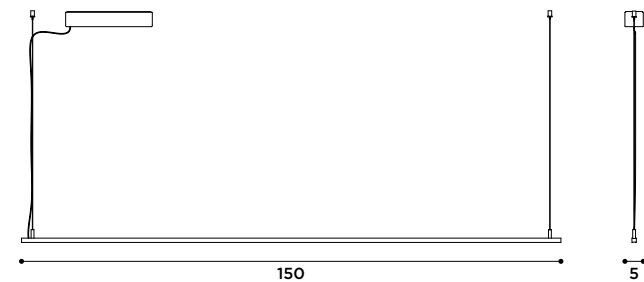

penelope
design Matteo Beraldi

2017

Lampada da terra in metallo.
Nero micaceo.

*Metal floor lamp.
Black micaceous.*

phil
design Uto Balmoral

Lampada a sospensione in metallo.
Nero.

*Suspension lamp in metal.
Black.*