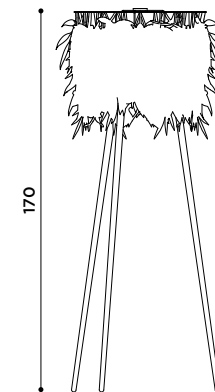

amazzonio
design Marcantonio

2017

Lampada a sospensione e da terra.
Paralume in carta plastificata
fustellata e struttura in ferro.
Steli in legno di frassino.

*Suspension and floor lamp.
Lampshade in plastified paper
and metal structure.
Ash wood stems.*