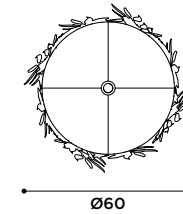

amazzonio
design Marcantonio

2017

Lampada a sospensione e da terra.
Paralume in carta plastificata
fustellata e struttura in ferro.
Steli in legno di frassino.

*Suspension and floor lamp.
Lampshade in plastified paper
and metal structure.
Ash wood stems.*