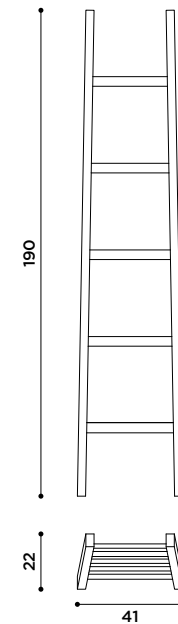

*Floor lamp in solid wood.
Chestnut wood structure
and black metal base.*

alla scala
design Claudio Bitetti

2013

Lampada appendiabito
in massello di frassino.
Finitura tinto fango.

*Coat hanger/lamp
in solid ash wood.
Finish dyed fango.*