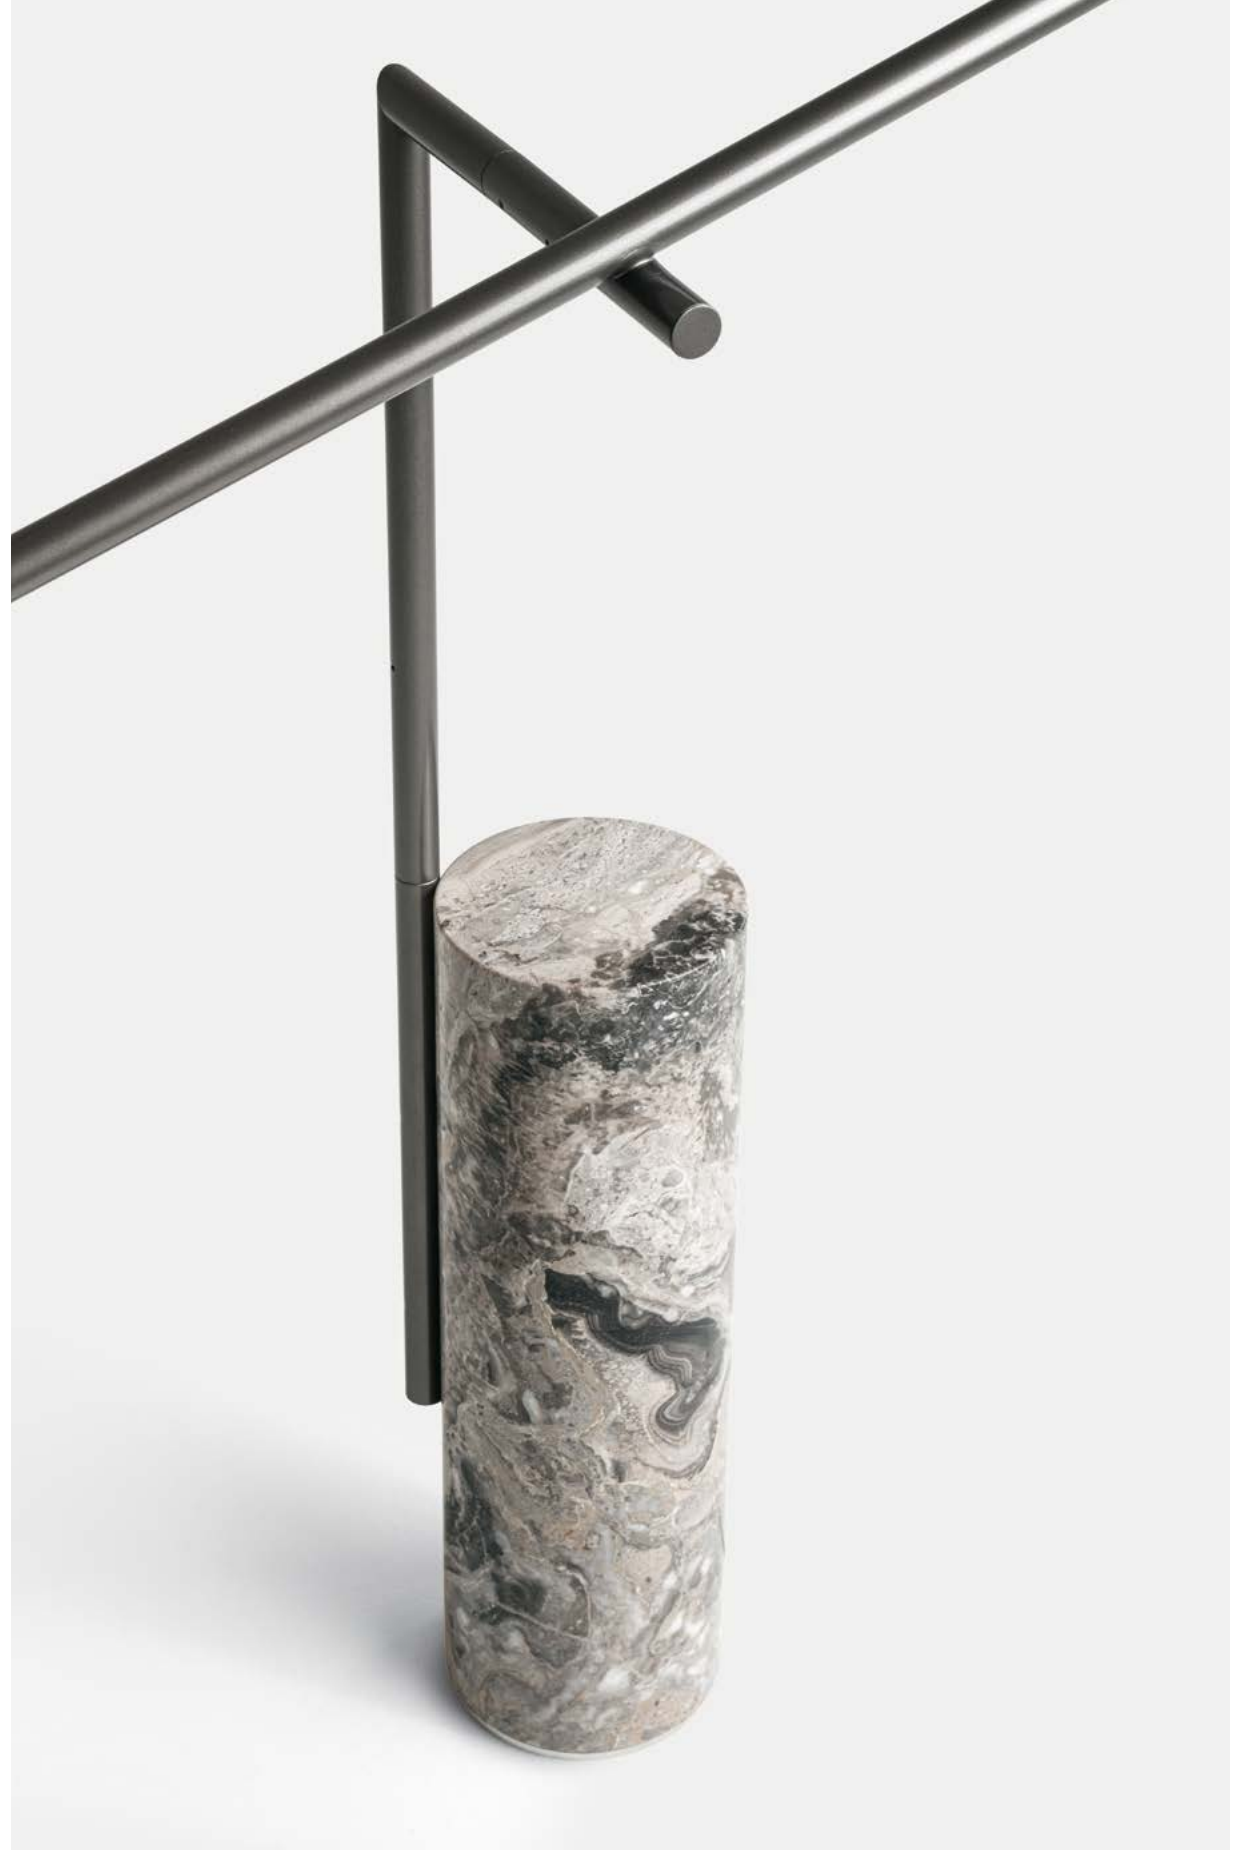

Light

D022, A114

Light

C024, D022

Libra
designer: Mauro Todesco +
Emera Design

Lamp / Lampada

Upward

ATMOSPHERE 2024