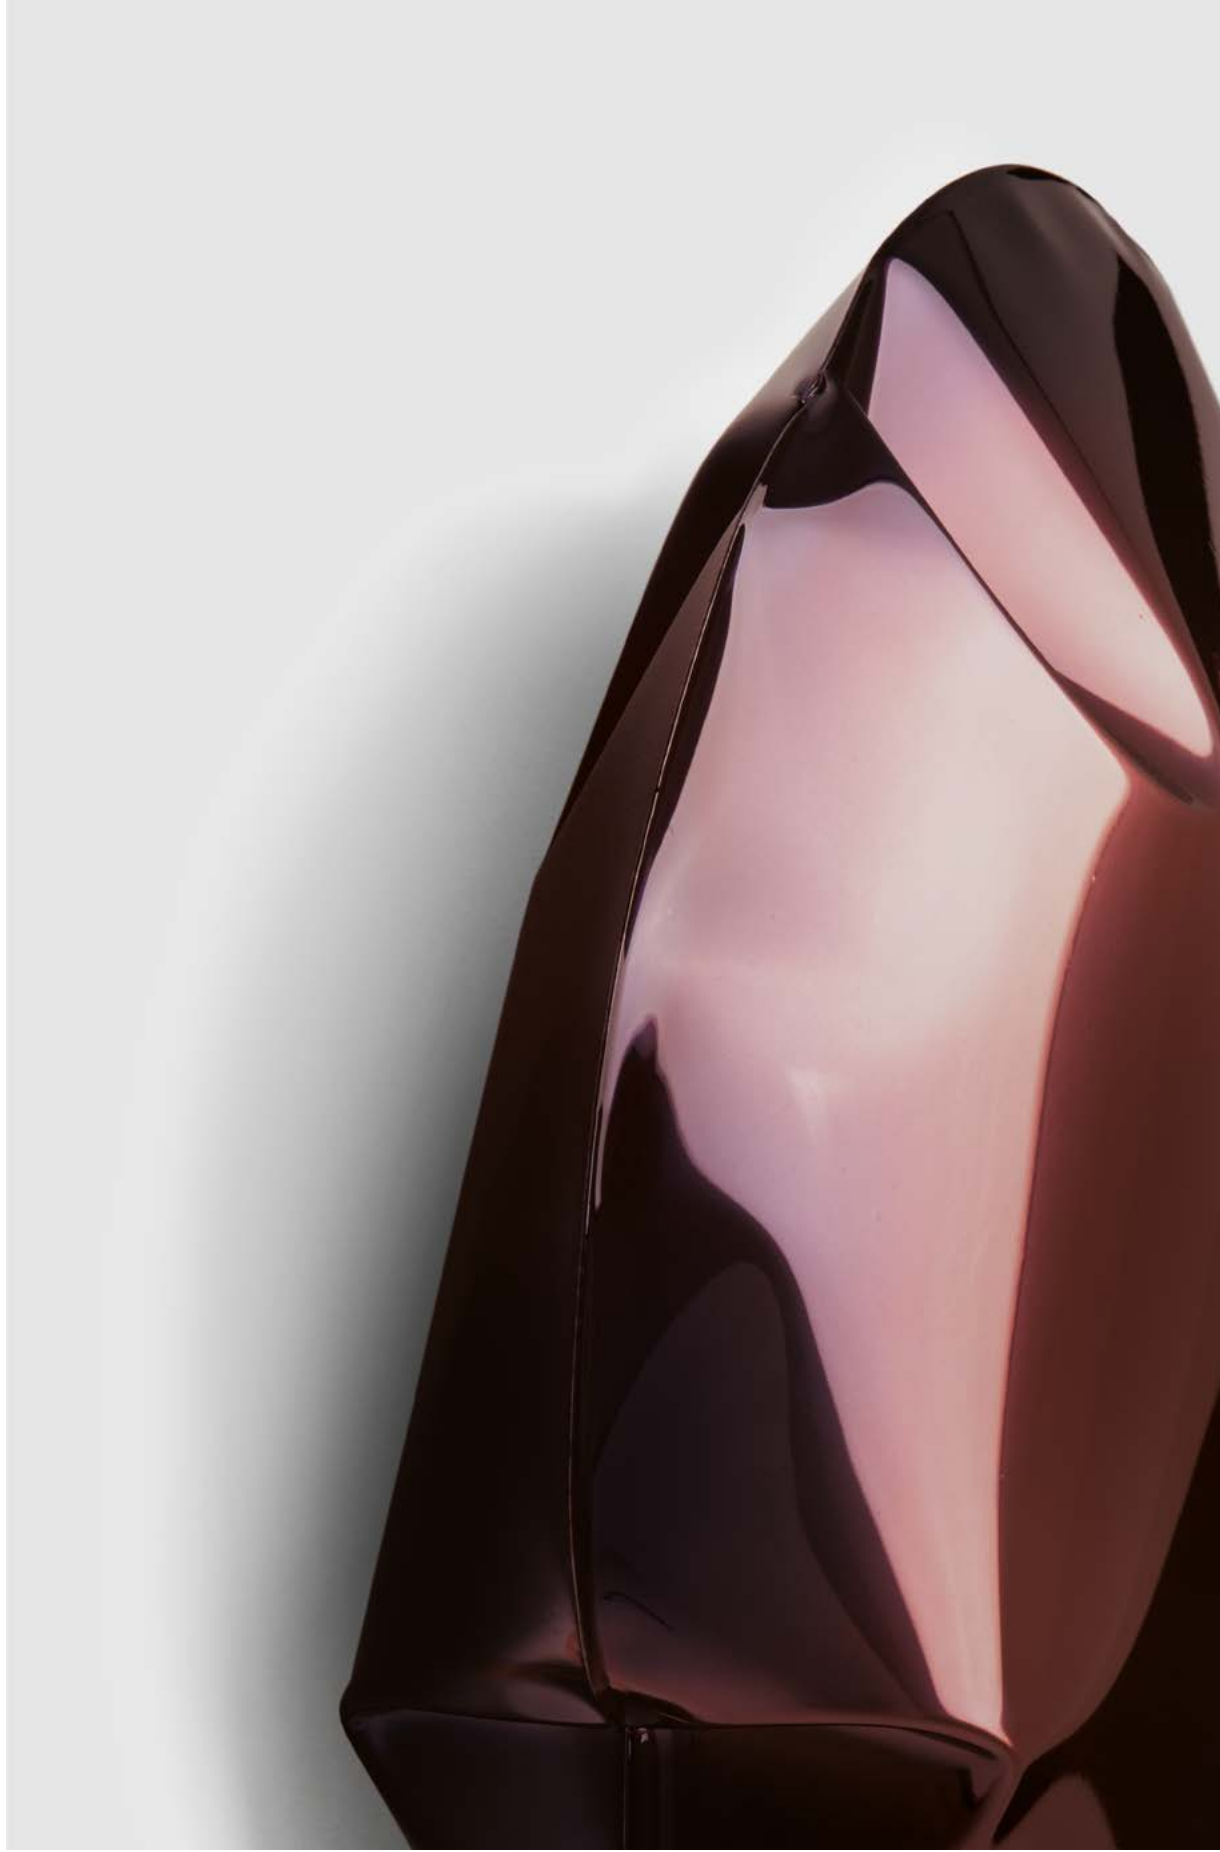

Upward
designer: Nava+Arosio

Lamp / Lampada

Water

ATMOSPHERE 2024

Water
designer: Aatismo

Blow

Blow

Tormalina colour / colore Tormalina