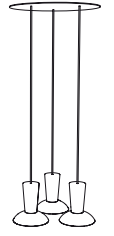

—
Floor and suspension lamp with sculptural aspect. Composed by nine spheres of different diameters of borosilicate glass, mirror mirror titanium-hue PVD finish. LED light, of lumens equal to 9000. Available as floor or pendant version. For the floor version, touch sensor is on the top, from which an additional LED light source comes out. In the pendant version, the two ends are fully spherical and mirrored. Textile cable.

Cavo tessile.

—
Suspension lamp with crystal diffuser, whose surface reproduces the ripple of water. Liquid-coated aluminum cone, available in single size or multiples of 3, 5, 10, 15. Textile cable.

GA481G

Lampada a sospensione con diffusore in cristallo. 1 corpo illuminante
Suspended lamp with crystal diffuser. 1 light

Ø cm 12 x h 200
Ø in 4 3/4 x h 78 3/4

GA482G

Lampada a sospensione con diffusore in cristallo. 3 corpi illuminanti
Suspended lamp with crystal diffuser. 3 lights