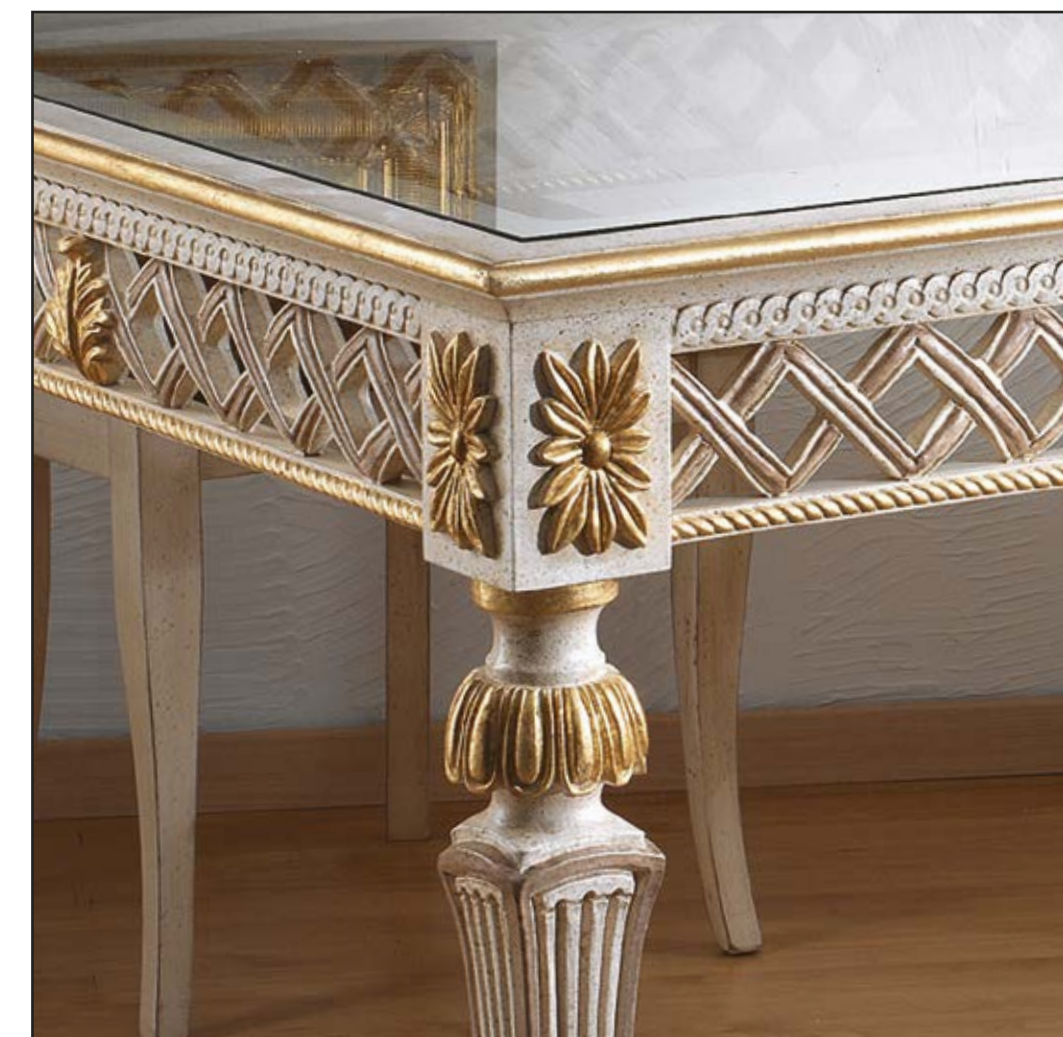

Art.3329 - cm.161x94xh.79 Come Foto/As Photo
Cod.Finitura/Cod.Finish 1813 Cat.2

Tavolo in legno decorato a mano a colori policromi anticati e foglia Oro
Wooden Dining Table handmade decorated policrom colours
and "Gold leaf "

Art.3329/P - cm.107x107xh.79

Art.3328 cm.54x46xh.98 Come Foto/As Photo
Cod.Finitura/Cod.Finish 1813 Cat.2

Tessuto/Fabric Art.2771 Cat.B
Sedia in legno decorata a mano a colori policromi anticati e foglia Oro
Wooden Chair handmade decorated policrom colours and "Gold leaf "

Art.3329/P Poltrona/Armchair cm.63x53xh.98