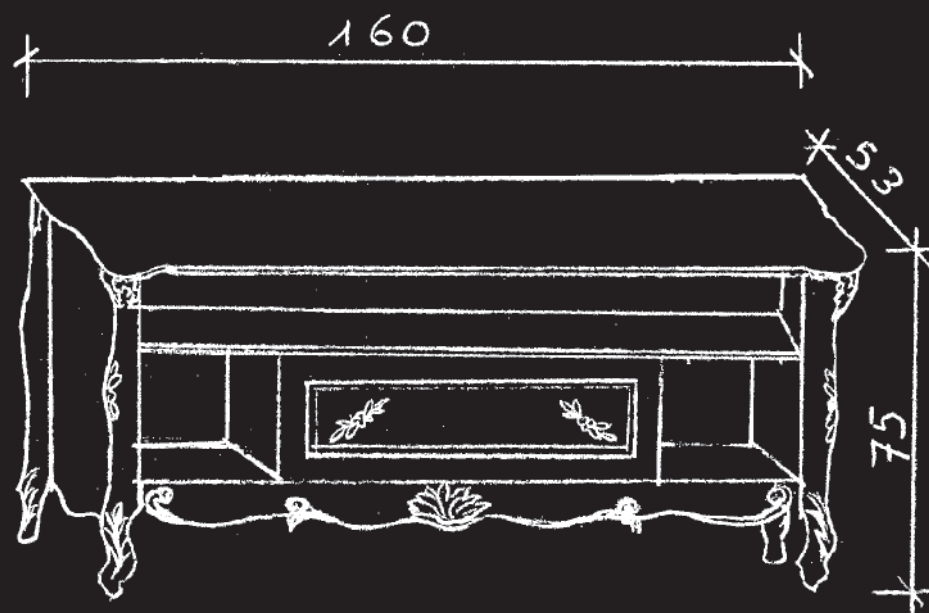

Art.221 - Vetrina/ Vitrine - cm.236x53xh.230 - Come Foto/As photo
 Cod.Finitura/Cod.Finish: 1753+Oro - Cat.2

Vetrina in legno intagliato decorato a mano a colori policromi anticati e "Foglia Oro"
Wooden Vitrine handmade decorated antique polichrom colours and "Gold leaf"

Art.221/2 - 2 Ante/2 Door - cm.140x53xh.230

Art.221/1 - 1 Ante/1 Door - cm.70x53xh.227

Art.220 - Mobile porta TV/TV Cabinet - 160x53xh.75

Art.221/1

Art.220

Art.208 - Tavolo/Dining Table - cm.230x110xh.80

Allungabile/With Extension: cm.330x110xh.80