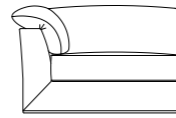

SINGLE ARMLESS UNIT
86H x 105W x 105D cm

GRAND CHAIR
86H x 161W x 105D cm

Nimbus

XL GRAND SPLIT SOFA
Grand Split Sofa + Single Armless Unit
79H x 367W x 119D cm

GRAND SPLIT SOFA
79H x 264W x 119D cm

CORNER UNIT
79H x 119W x 119D cm