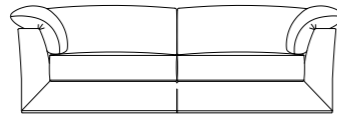

Stratus

GRAND SPLIT SOFA
86H x 314W x 105D cm

LHF SMALL END UNIT
86H x 105W x 105D cm

RHF SMALL END UNIT
86H x 105W x 105D cm

LHF CHAISE
86H x 127W x 157D cm

RHF CHAISE
86H x 127W x 157D cm

CORNER UNIT
86H x 105W x 105D cm

SINGLE ARMLESS UNIT
86H x 105W x 105D cm

GRAND CHAIR
86H x 161W x 105D cm

Nimbus

XL GRAND SPLIT SOFA
Grand Split Sofa + Single Armless Unit
79H x 367W x 119D cm

GRAND SPLIT SOFA
79H x 264W x 119D cm

CORNER UNIT
79H x 119W x 119D cm

SINGLE ARMLESS UNIT
79H x 103W x 119D cm

GRAND CHAIR
79H x 147W x 119D cm

SUGGESTED CORNER CONFIGURATIONS:

5 PIECE CORNER GROUP
Grand Split Sofa + 2x Single Armless Units + Corner Unit

4 PIECE CORNER GROUP
Grand Split Sofa + Single Armless Units + Corner Unit