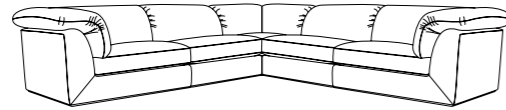

Stratus

GRAND SPLIT SOFA
86H x 314W x 105D cm

LHF SMALL END UNIT
86H x 105W x 105D cm

RHF SMALL END UNIT
86H x 105W x 105D cm

LHF CHAISE
86H x 127W x 157D cm

RHF CHAISE
86H x 127W x 157D cm

CORNER UNIT
86H x 105W x 105D cm

SINGLE ARMLESS UNIT
86H x 105W x 105D cm

GRAND CHAIR
86H x 161W x 105D cm

Nimbus

XL GRAND SPLIT SOFA
Grand Split Sofa + Single Armless Unit
79H x 367W x 119D cm

GRAND SPLIT SOFA
79H x 264W x 119D cm

CORNER UNIT
79H x 119W x 119D cm

SINGLE ARMLESS UNIT
79H x 103W x 119D cm

GRAND CHAIR
79H x 147W x 119D cm

SUGGESTED CORNER CONFIGURATIONS:

5 PIECE CORNER GROUP
Grand Split Sofa + 2x Single Armless Units + Corner Unit

4 PIECE CORNER GROUP
Grand Split Sofa + Single Armless Units + Corner Unit

Arco

GRAND SWIVEL CHAIR
93H x 129W x 125D cm

Cirrus

SWIVEL CHAIR
90H x 70W x 88D cm

Cumulo

LARGE STOOL
38H x 99W x 99D cm

SMALL STOOL
48H x 38W x 38D cm

Options & Specifications