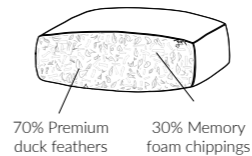

SUPAWRAP:

- Foam core with fibre wrap
- Resilient
- Non-allergenic
- Requires little attention to retain appearance
- Provides the support of foam and the softness of fibre

FEATHER:

- A natural filling that offers a "sinking in" feeling
- Soft, relaxed solution
- Daily plumping is required to retain shape
- Becomes softer with use
- Please note this interior is substantially heavier than any other interior which some customers may struggle to handle

NEW FEATHERLUXE

- Luxurious blend of duck feather combined with memory foam for a 'sinking in' feather feeling, with the recovery benefits and resilience of foam
- Full appearance with deep, soft comfort
- Regular plumping and dressing is recommended to retain cushion shape and performance