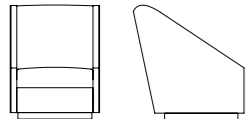

SINGLE ARMLESS UNIT
86H x 105W x 105D cm

GRAND CHAIR
86H x 161W x 105D cm

Nimbus

XL GRAND SPLIT SOFA
Grand Split Sofa + Single Armless Unit
79H x 367W x 119D cm

GRAND SPLIT SOFA
79H x 264W x 119D cm

CORNER UNIT
79H x 119W x 119D cm

SINGLE ARMLESS UNIT
79H x 103W x 119D cm

GRAND CHAIR
79H x 147W x 119D cm

SUGGESTED CORNER CONFIGURATIONS:

5 PIECE CORNER GROUP
Grand Split Sofa + 2x Single Armless Units + Corner Unit

4 PIECE CORNER GROUP
Grand Split Sofa + Single Armless Units + Corner Unit

Arco

GRAND SWIVEL CHAIR
93H x 129W x 125D cm

Cirrus

SWIVEL CHAIR
90H x 70W x 88D cm

Cumulo

LARGE STOOL
38H x 99W x 99D cm

SMALL STOOL
48H x 38W x 38D cm

Options & Specifications