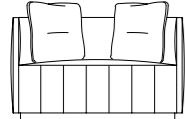

SINGLE ARMLESS UNIT
79H x 103W x 119D cm

GRAND CHAIR
79H x 147W x 119D cm

SUGGESTED CORNER CONFIGURATIONS:

5 PIECE CORNER GROUP
Grand Split Sofa + 2x Single Armless Units + Corner Unit

4 PIECE CORNER GROUP
Grand Split Sofa + Single Armless Units + Corner Unit

Arco

GRAND SWIVEL CHAIR
93H x 129W x 125D cm

Cirrus

SWIVEL CHAIR
90H x 70W x 88D cm

Cumulo

LARGE STOOL
38H x 99W x 99D cm

SMALL STOOL
48H x 38W x 38D cm

Options & Specifications