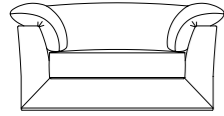

GRAND CHAIR
79H x 147W x 119D cm