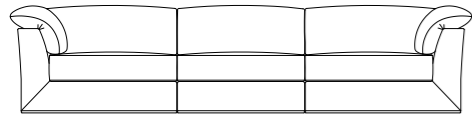

IMAGE DETAILS — Cumulo Small Stool in Blake Pebble and Cumulo Large Stool in Supernova Moonshadow Both shown with Decorative Hoops in Brushed Brass.

Style Notes

Mix Cumulo with contrasting sizes of our airy, elegant Lewis stools and a marble or dark wood circular coffee table to create a contemporary, curated nest of tables.

Stratus

GRAND SPLIT SOFA
86H x 314W x 105D cm

LHF SMALL END UNIT
86H x 105W x 105D cm

RHF SMALL END UNIT
86H x 105W x 105D cm

LHF CHAISE
86H x 127W x 157D cm

RHF CHAISE
86H x 127W x 157D cm

CORNER UNIT
86H x 105W x 105D cm

SINGLE ARMLESS UNIT
86H x 105W x 105D cm

GRAND CHAIR
86H x 161W x 105D cm

Nimbus

XL GRAND SPLIT SOFA
Grand Split Sofa + Single Armless Unit
79H x 367W x 119D cm

GRAND SPLIT SOFA
79H x 264W x 119D cm

CORNER UNIT
79H x 119W x 119D cm