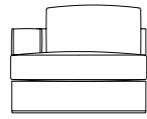

LHF SMALL END UNIT
86H x 105W x 105D cm