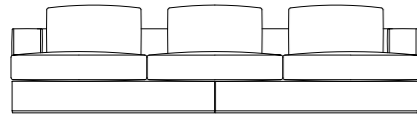

Stratus

GRAND SPLIT SOFA
86H x 314W x 105D cm