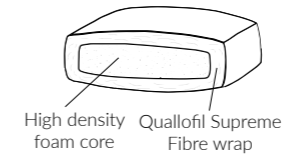

SUPAWRAP:

- Foam core with fibre wrap
- Resilient
- Non-allergenic
- Requires little attention to retain appearance
- Provides the support of foam and the softness of fibre