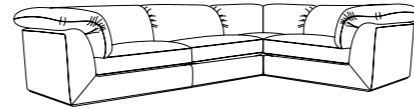

SINGLE ARMLESS UNIT
86H x 105W x 105D cm

GRAND CHAIR
86H x 161W x 105D cm

Nimbus

XL GRAND SPLIT SOFA
Grand Split Sofa + Single Armless Unit
79H x 367W x 119D cm

GRAND SPLIT SOFA
79H x 264W x 119D cm

CORNER UNIT
79H x 119W x 119D cm

SINGLE ARMLESS UNIT
79H x 103W x 119D cm

GRAND CHAIR
79H x 147W x 119D cm

SUGGESTED CORNER CONFIGURATIONS:

5 PIECE CORNER GROUP
Grand Split Sofa + 2x Single Armless Units + Corner Unit

4 PIECE CORNER GROUP
Grand Split Sofa + Single Armless Units + Corner Unit

Arco

GRAND SWIVEL CHAIR
93H x 129W x 125D cm

Cirrus

SWIVEL CHAIR
90H x 70W x 88D cm

Cumulo

LARGE STOOL
38H x 99W x 99D cm

SMALL STOOL
48H x 38W x 38D cm

Options & Specifications