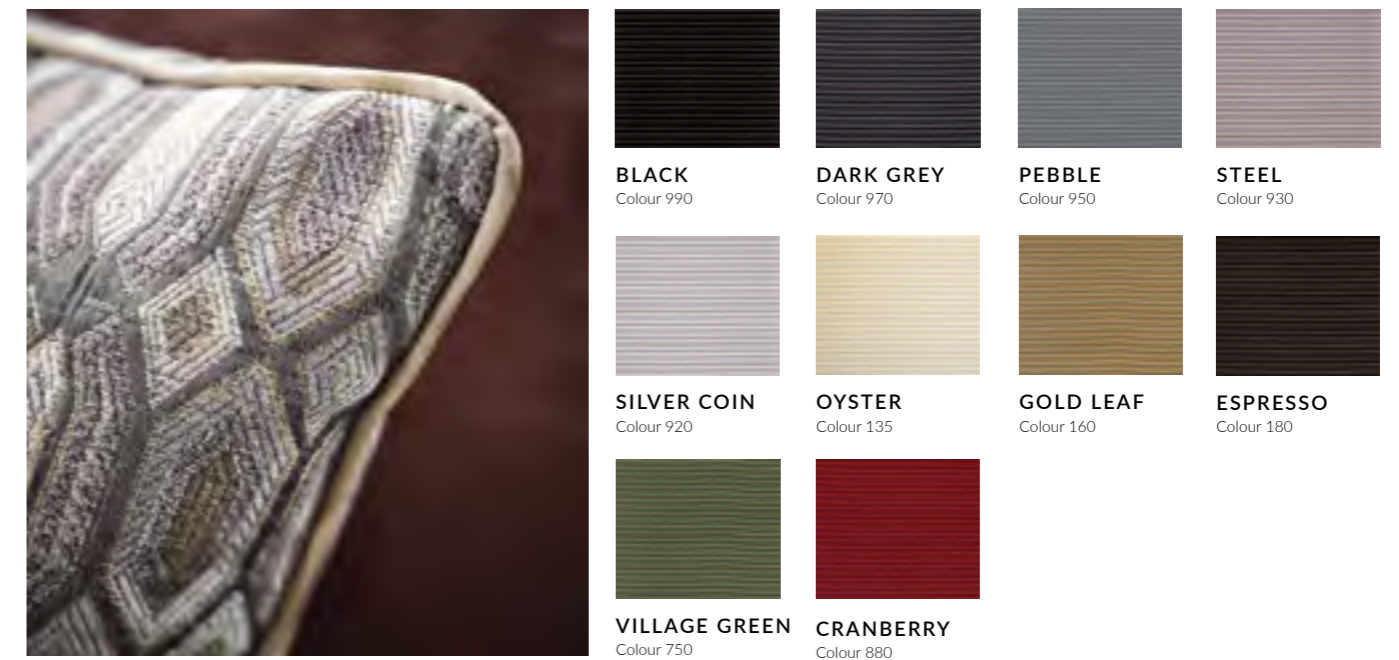

Grosgrain piping shown in Gold Leaf (Colour 160).