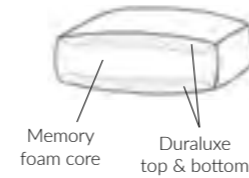

Cushion Fillings

When purchasing your Duresta furniture, it's incredibly important to choose the right type of filling for your seats, backs, and scatter cushions to ensure optimal comfort for you. The filling you choose for your seat and cushions can make all the difference. Below is a guide to help inform your choice.

FIBRE:

- Man-made synthetic material
- Plump appearance
- Deep, soft comfort
- Non-allergenic
- Must be plumped up regularly

SUPAWRAP:

- Foam core with fibre wrap
- Resilient
- Non-allergenic
- Requires little attention to retain appearance
- Provides the support of foam and the softness of fibre

FEATHER:

- A natural filling that offers a "sinking in" feeling
- Soft, relaxed solution
- Daily plumping is required to retain shape
- Becomes softer with use

MEMORYLUXE:

- Memory foam core wrapped in Duraluxe
- Memory foam core gives a more resilient interior that recovers after use
- Aesthetic and comfort of a fibre or feather cushion, whilst retaining durability
- Regular shake and turning of the cushion will help retain definition
- Exclusive to Duresta

DURALUXE:

- Channels of rhomboid strands of foam, together with duck feathers
- Aesthetic and comfort of a fibre or feather cushion, whilst retaining durability
- Regular shake and turning of the cushion will help retain definition
- Exclusive to Duresta

Wood Finishes

The following wood finishes are available on finials and tie back shrouds on the knole models in our collection. You can also choose these wood finishes for turned legs and feet where applicable. See the options table (page 140) for available finishes:

Metal Finishes