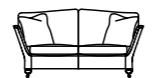

SMALL SOFA
96H x 180W x 100D cm
Includes 2 large scatter cushions