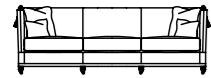

FOOTSTOOL
34H x 77W x 56D cm

Sunday Chair

GENT'S CHAIR
98H x 94W x 102D cm

LADIES' CHAIR
98H x 89W x 92D cm

Trafalgar

GRAND SOFA
Classic Back
93H x 264W x 109D cm
Includes 2 large & 2 small scatter cushions