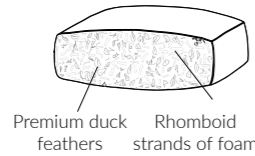

DURALUXE:

- Channels of rhomboid strands of foam, together with duck feathers
- Aesthetic and comfort of a fibre or feather cushion, whilst retaining durability
- Regular shake and turning of the cushion will help retain definition
- Exclusive to Duresta