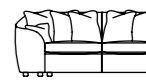

LARGE SOFA
Scatter Back
91H x 236W x 110D cm
Includes 6 large & 2 small scatter cushions