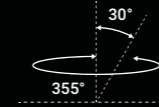

HONEYCOMB LOUVRE
1X0120000.01.00

D3

62 mm

FRAME TRIM

Ø 55 mm

52 mm

FRAME TRIMLESS

Recessed luminaire. Adjustable in all directions with dedicated reflector. Plasterboard hole Ø 55 mm. Minimum space for recessed installation 100 mm. ETL certification pending. Available for CN market.