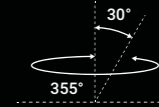

HONEYCOMB LOUVRE
1X0120000.01.00

D3

62 mm

FRAME TRIM

Ø 55 mm

52 mm

FRAME TRIMLESS

Recessed luminaire. Adjustable in all directions with dedicated reflector. Plasterboard hole Ø 55 mm. Minimum space for recessed installation 100 mm. ETL certification pending. Available for CN market.