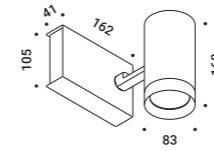

Wall and ceiling luminaire. Adjustable in all directions. UL certification pending. CCC certification pending.

Apparecchio illuminante da parete e soffitto. Orientabile in tutte le direzioni. Certificazione UL in corso. Certificazione CCC in corso.

D12
30W
220-240V - 50/60Hz
2700K / 3000K
CRI >90
UGR <19
Driver integrated
DALI

Matt White - 2700K - DALI	1A6300300.27.01
Matt White - 3000K - DALI	1A6300300.30.01
Matt Black - 2700K - DALI	1A6300400.27.01
Matt Black - 3000K - DALI	1A6300400.30.01