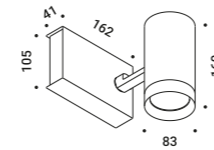

D12
30W
220-240V - 50/60Hz
2700K / 3000K
CRI >90
UGR <19
Driver integrated
PUSH - 1-10V

Matt White - 2700K - PUSH - 1-10V	1A6300300.27.04
Matt White - 3000K - PUSH - 1-10V	1A6300300.30.04
Matt Black - 2700K - PUSH - 1-10V	1A6300400.27.04
Matt Black - 3000K - PUSH - 1-10V	1A6300400.30.04