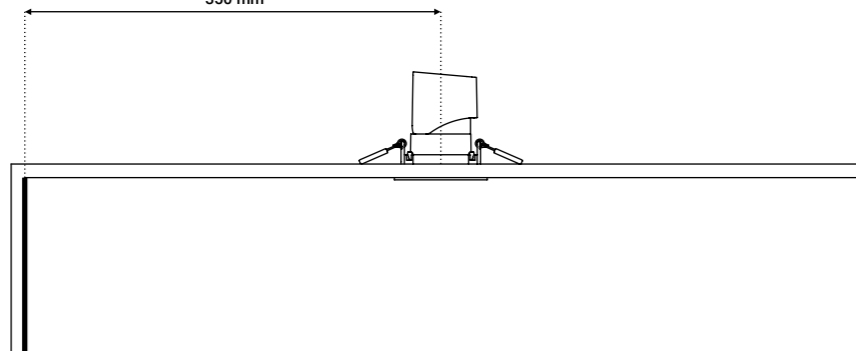

D4 WALL WASHER

24°

38°

50°

D4 - 24°
1A5980000.27.20
1A5980000.30.20

D4 - 38°
1A5990000.27.20
1A5990000.30.20

D4 - 50°
1A6000000.27.20
1A6000000.30.20

OR

**WALL WASHER
FRAME TRIM**
1X0130300.04.00
1X0130400.04.00

**WALL WASHER
FRAME TRIMLESS**
1X0130300.05.00

WALL WASHER REFLECTOR
1X0130300.08.00
1X0130400.08.00
1X0134200.08.00

350 mm

LED MODULE

FRAME
TRIM / TRIMLESS

WALL WASHER
REFLECTOR