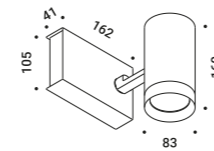

D12
30W
220-240V - 50/60Hz
2700K / 3000K
CRI >90
UGR <19
Driver integrated
TRIAC/IGBT

Matt White - 2700K - TRIAC/IGBT	1A6300300.27.02
Matt White - 3000K - TRIAC/IGBT	1A6300300.30.02
Matt Black - 2700K - TRIAC/IGBT	1A6300400.27.02
Matt Black - 3000K - TRIAC/IGBT	1A6300400.30.02

Compulsory accessories / Accessori obbligatori

Other accessories / Altri accessori

Lens / Lente	Not included	
Beam - 15°	2700K - CRI >90 - 2630lm / 3000K - CRI >90 - 2750lm	1X0160000.02.00
Beam - 24°	2700K - CRI >90 - 2602lm / 3000K - CRI >90 - 2721lm	1X0160000.03.00
Beam - 38°	2700K - CRI >90 - 2662lm / 3000K - CRI >90 - 2783lm	1X0160000.04.00
Beam - 50°	2700K - CRI >90 - 2441lm / 3000K - CRI >90 - 2552lm	1X0160000.05.00

Optional accessories / Accessori opzionali

Other accessories / Altri accessori

Honeycomb louvre / Frangiluce nido d'ape	Not included	
Matt White		1X0160300.01.00
Matt Black		1X0160400.01.00