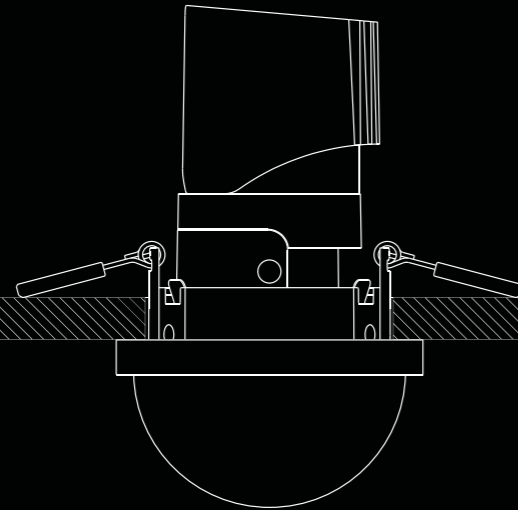

75 mm

Recessed luminaire. Plasterboard hole $\varnothing$ 75 mm. Minimum space for recessed installation 135 mm. UL certification pending. Available for CN market.

Apparecchio illuminante da incasso. Foro del cartongesso $\varnothing$ 75 mm. Spazio minimo per incasso 135 mm. Certificazione UL in corso. Disponibile per il mercato CN.

D6

12W

Max 350mA DC

2700K - 828lm / 3000K - 984lm

CRI >90

Driver not included

IP20

Matt Black - 2700K	1A6170400.27.20

Matt Black - 3000K	1A6170400.30.20

Compulsory accessories / Accessori obbligatori

Drivers / Alimentatori

Driver / Alimentatore

Not included

220-240V(110-127V)	350mA/18,9W(13,5W)/IP20/DALI - PUSH - 1-10V	1Z0241270.350

Driver / Alimentatore

Not included

220-240V	350mA/14W/IP20/TRIAC/IGBT	1Z2270060.350