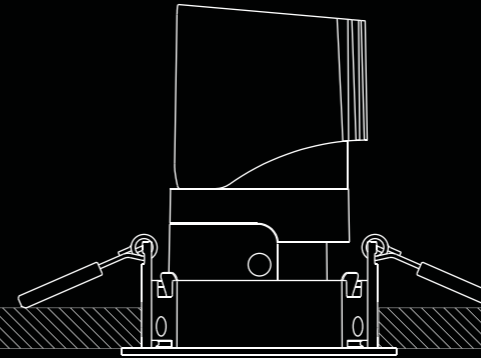

D4

LED MODULE

24°

38°

50°

D4 - 24°

1A5980000.27.20
1A5980000.30.20

D4 - 38°

1A5990000.27.20
1A5990000.30.20

D4 - 50°

1A6000000.27.20
1A6000000.30.20

FRAME TRIM / TRIMLESS

FRAME TRIM
1X0130300.02.00
1X0130400.02.00

OR

FRAME TRIMLESS
1X0130300.03.00

FIXED / ADJUSTABLE REFLECTOR

OR

FIXED REFLECTOR
1X0130300.06.00
1X0130400.06.00
1X0134200.06.00

ADJUSTABLE REFLECTOR
1X0130300.07.00
1X0130400.07.00
1X0134200.07.00

OR

FIXED REFLECTOR
1X0130300.06.00
1X0130400.06.00
1X0134200.06.00

ADJUSTABLE REFLECTOR
1X0130300.07.00
1X0130400.07.00
1X0134200.07.00

HONEYCOMB LOUVRE
1X0130000.01.00

D4

85 mm

Ø 75 mm

FRAME TRIM