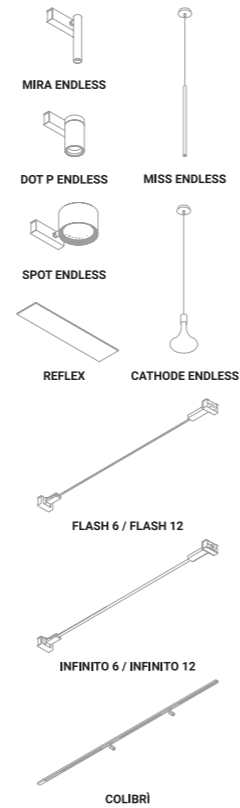

**ENDLESS ON/OFF
(Max 48V DC -
Max 150W - Max 4A)**