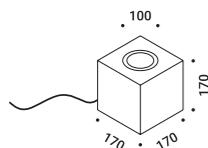

Floor / Direct / Outdoor

Material Cement - Metal
Finish .00 Standard

Note Outdoor floor luminaire. Concrete body. Black cable (2,5 m). *Apparecchio illuminante da esterno da terra. Corpo in cemento. Cavo nero (2,5 m).*