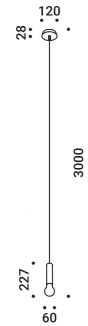

Suspension / Diffuse / Indoor

Material Metal - Methacrylate
Finish .03 Matt White

Note Suspension luminaire. Sanded methacrylate diffuser. Matt white rose. White cable. Single rose for more than one lamp on request. LED IS MORE 2: version with power cable only and without rose. *Apparecchio illuminante a sospensione. Diffusore in metacrilato sabbiato. Rosonebiancoopaco.Cavobianco.Rosoneunicoperpiùapparechisurichiesta. LED IS MORE 2: versione con solo il cavo di alimentazione e senza rosone.*

LED IS MORE 1

Ceiling driver version
5,6W
100-240V - 50/60Hz
3000K - 354lm
CRI >90
Driver integrated
ON/OFF
CE IP20

Matt White - 3000K - ON/OFF

| 1A2790300.30.00 |