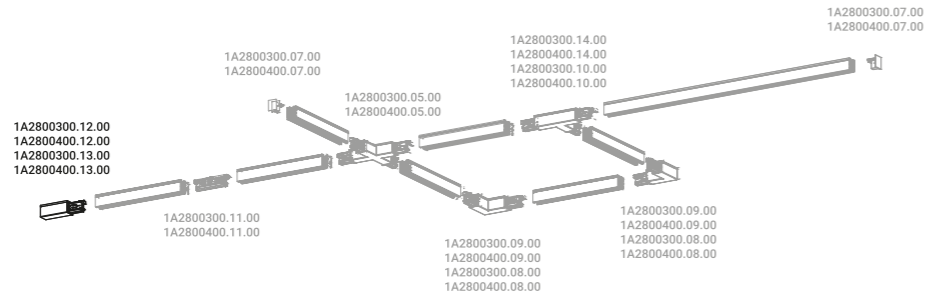

Linea pura nello spazio.
Il nostro binario accoglie i modelli Dot, Mira e Spot.

Power right connector and power left connector installation

Power intermediate connector installation

Tracks and profiles-Ceiling-Wall / Direct / Indoor