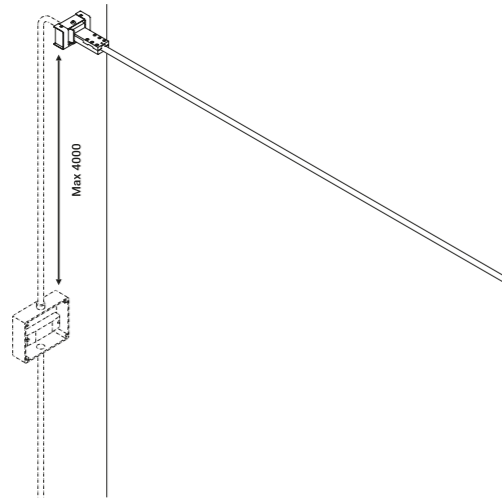

Example of installation with remote driver