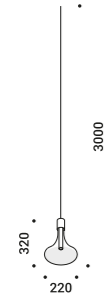

CATHODE 2

Remote driver version
4W
Max 350mA DC
2700K - 264lm / 3000K - 284lm
CRI >90
Driver not included

Matt White - 2700K
Matt White - 3000K
Brushed Brass - 2700K
Brushed Brass - 3000K
Polished Black Chrome - 2700K
Polished Black Chrome - 3000K

1A2980300.27.20
1A2980300.30.20
1A2980800.27.20
1A2980800.30.20
1A2982800.27.20
1A2982800.30.20