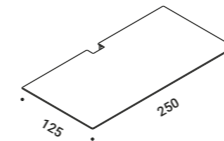

Other accessories / Altri accessori

Shelf / Mensola			Not included
Matt Black	For wall and ceiling track	1A4170400.21.00	

Compulsory accessories / Accessori obbligatori

Luminaires / Corpi illuminanti

**COLIBRÌ 18 - 15°**