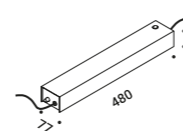

Compulsory accessories / Accessori obbligatori

Drivers for ENDLESS dimmable system / Alimentatori per ENDLESS dimmerabile

Driver with plug / Alimentatore con spina		Not included
Matt White	Input 100-240V - 50/60Hz Output 48V - Max 60W - Max 1,25A IP20 - Dimmer on board	1A1340300.00.06
Matt Black	Input 100-240V - 50/60Hz Output 48V - Max 60W - Max 1,25A IP20 - Dimmer on board	1A1340400.00.06