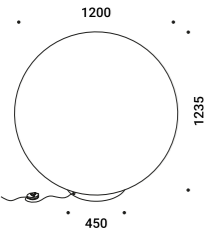

MOON 120 F
Max 2x25W - E27
100-240V - 50/60Hz
Dimmer on board
Bulb not included
CE IP20

Standard - Dimmer on board

|1A4890000.00.06 |

Optional accessories / Accessori opzionali

Bulbs / Lampadine

LED - E27 - A60			Not included
	220-240V - 11,2W - 360° 2700K - 1521lm - CRI >90 Energy Efficiency D - Dimmable	MOON 80 F	1Y0330790

LED - E27 - A150			Not included
	220-240V - 20W - 200° 2700K - 2452lm - CRI >80 Energy Efficiency E - Dimmable	MOON 120 F	1Y2160020

Other accessories / Altri accessori

Moisture barrier bag / Sacco barriera			Not included
	Packaging for air and sea shipping	MOON 80 F	4A2840010

Moisture barrier bag / Sacco barriera			Not included
	Packaging for air and sea shipping	MOON 120 F	49860020

Wooden crate / Cassa in legno			Not included
	Packaging for air and sea shipping	MOON 120 F	49860010