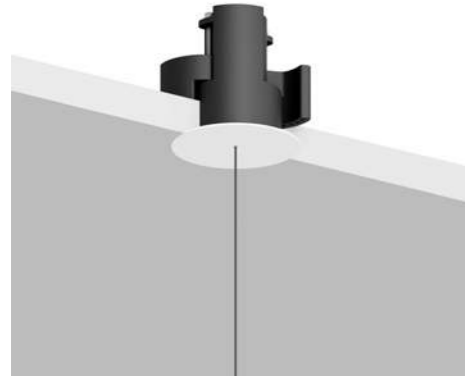

SUSPENSION KITS / KIT DI SOSPENSIONE

Recessed suspension kit / Kit di sospensione da incasso

Suspension kit for 12,5 mm plasterboard
Plasterboard cut-out Ø 44 mm
Minimum space for mounting 70 mm

Kit di sospensione per cartongesso 12,5 mm
Dimensioni taglio cartongesso Ø 44 mm
Spazio minimo per incasso 70 mm

Magnetic fixing
Fissaggio magnetico

Version	Use	Product reference	Finish	Code
Recessed suspension kit 01	For suspension cables	SHANGHAI 1	Matt White	1X0000300.01.00
		SHANGHAI 2 SOTTILE 1 SOTTILE 1 DE SOTTILE 2 SOTTILE 2 DE	Matt Black	1X0000400.01.00
Recessed suspension kit 02	For electrical cables	MAGIA	Matt White	1X0000300.02.00
			Matt Black	1X0000400.02.00
Recessed suspension kit 03	For suspension cables	MASAI 1	Matt White	1X0000300.03.00
		MASAI 2 REFLEX S 1 REFLEX S 2 SPY	Matt Black	1X0000400.03.00
Recessed suspension kit 04	For electrical cables	ASINTOTO	Matt White	1X0000300.04.00
		REFLEX S 2 SHANGHAI 2 SOTTILE 2 SOTTILE 2 DE	Matt Black	1X0000400.04.00
Recessed suspension kit 05	For electrical cables	LOUIS XIV 2	Matt White	1X0000300.05.00
		SOTTOSOPRA 2	Matt Black	1X0000400.05.00
Recessed suspension kit 06	For electrical cables	CATHODE 2	Matt White	1X0000300.06.00
		LED IS MORE 2 MISS 2	Matt Black	1X0000400.06.00