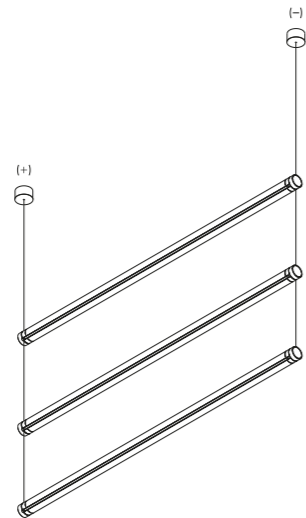

Example of multiple installation with ceiling suspension kit