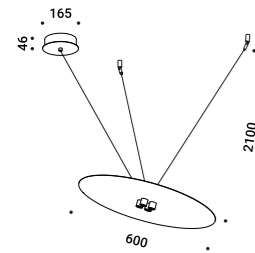

CARTESIO

Davide Groppi / 2018

Suspension / Direct-Indirect / Indoor

Material Metal - Methacrylate
Finish .00 Standard

Note Suspension luminaire. Disc with mirror finish. Matt red rear disc. *Apparecchio illuminante a sospensione. Disco con finitura a specchio. Retro del disco rosso opaco. Rosone bianco opaco. Cavi di sospensione in inox AISI 304. Doppia emissione. Cavo bianco.*
Matt white rose. AISI 304 stainless steel suspension cables.

CARTESIO 60

19W
110-240V - 50/60Hz
3000K - Down 350lm - Up 1050lm
CRI >80 / >90
Driver integrated
PUSH
CE IP20

Standard - 3000K - PUSH

| 1A3190000.30.04 |