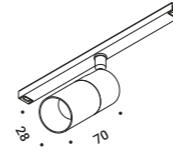

COLIBRÌ 28 - 25°

5W
48V DC
2700K - 250lm / 3000K - 258lm
CRI >90
Beam 25°
Driver integrated
DALI

CE IP20 E

Matt Black - 2700K - DALI
Matt Black - 3000K - DALI

1A4290400.27.01
1A4290400.30.01