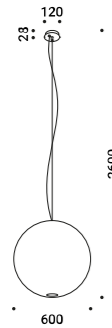

MOON 60 DE
Dual emission
Max 15W - E27 + Max 10W - GU10
100-240V - 50/60Hz
ON/OFF
Bulb not included
CE IP20

Standard - ON/OFF

|1A2830000.00.00 |