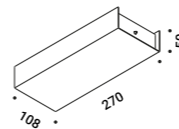

Compulsory accessories / Accessori obbligatori

Drivers / Alimentatori

Ceiling driver / Driver da soffitto			Not included
Matt White	Input 220-240V - 50/60Hz Output 24V - 21W - IP20 DALI - PUSH - 1-10V - TRIAC	Max 1 module	1A4780300.00.05