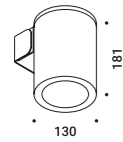

CHILLOUT

/ 2011

Wall / Direct / Outdoor

Material Glass - Metal
Finish .03 Matt White

Note Outdoor wall luminaire. Adjustable along the vertical axis. *Apparecchio illuminante da esterno da parete. Orientabile lungo l'asse verticale.*

CHILLOUT

Max 12W - E27
100-240V - 50/60Hz
ON/OFF
Bulb not included
C E IP65

Matt White - ON/OFF

1A3660300.00.00

Optional accessories / Accessori opzionali

Installation kits / Kit d'installazione

Driver connector IP68 / Connettore driver IP68 Included

1 Piece

1A1660000.00.00

Bulbs / Lampadine

LED - E27 - PAR30s Not included

220-240V - 9,5W - 25°
3000K - 760lm - CRI >80
Energy Efficiency F - Dimmable

1Y0330730