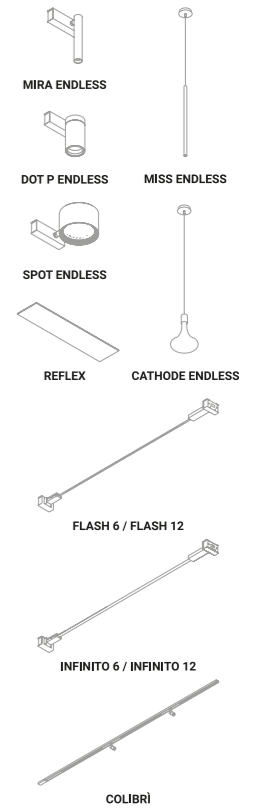

ENDLESS

**ENDLESS ON/OFF
(Max 48V DC -
Max 150W - Max 4A)**

**ENDLESS dimmable
(Max 48V DC -
Max 150W - Max 4A)**

ENDLESS CASAMBI
(Max 48V DC -
Max 150W - Max 4A)

ENDLESS conductive tape
used with voltage/current
other than 48V DC