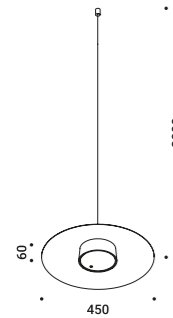

Suspension / Direct / Wireless

Material Metal - Methacrylate
Finish .03 Matt White

Note Rechargeable suspension luminaire. Magnetic fixing LED module. *Apparecchio illuminante a sospensione a batteria ricaricabile. Matt white rose. AISI 304 stainless steel suspension cable. Modulo LED con fissaggio magnetico. Rosone bianco opaco. Battery life: 8 hours. Cavo di sospensione in inox AISI 304. Autonomia della batteria: 8 ore.*

QuiQuoQua

5W
3000K - 345lm
CRI >80
Driver with plug included
ON/OFF
CE IP20

Matt White - 3000K - ON/OFF

1A2630300.30.00

Optional accessories / Accessori opzionali

LED modules / Moduli LED

LED module / Modulo LED		Included
Matt Black	5W - 3000K - 345lm - CRI >80 Rechargeable lithium battery 9V DC Li-Ion 5800mAh - Battery life 8 hours	1A0570400.30.00

Suspension kits / Kit di sospensione

Sloped ceiling suspension kit / Kit di sospensione per soffitto inclinato		Not included
	Nickel plated - 1 Piece	1A0510000.00.00

Drivers / Alimentatori

Driver with plug / Alimentatore con spina		Included
Matt Black	Input 110-240V - 50/60Hz Output 9V DC - 3A - 30W - IP20	1Z1120710