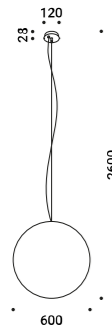

Suspension / Diffuse / Indoor

Material Japanese paper - PE
Finish .00 Standard

Note Suspension luminaire. PE and Japanese paper shade. Matt white rose. AISI 304 stainless steel suspension cable. White cable. MOON 60 DE: version with dual emission and on/off. Transparent cable. For air and sea shipping: moisture barrier bag packaging compulsory for all models and wooden crate specifically compulsory for MOON 120 model. A deliberate feature of MOON design is the creased, glued and overlapping effect of the paper. The used material is sensitive to humidity. This product is not suitable for use in high humidity environments.

Apparecchio illuminante a sospensione. Paralume in PE e carta giapponese. Rosone bianco opaco. Cavo di sospensione in inox AISI 304. Cavo bianco. MOON 60 DE: versione a doppia emissione ed accensione. Cavo trasparente. Per spedizioni aerea e via nave: sacco barriera obbligatorio per tutti i modelli e cassa in legno obbligatoria per modello MOON 120. Una caratteristica voluta del design di MOON è l'effetto stropicciato, incollato e sovrapposto della carta. Il materiale utilizzato è sensibile all'umidità. Questo prodotto non è adatto all'uso in ambienti ad alta umidità.

MOON 60
Max 15W - E27
100-240V - 50/60Hz
ON/OFF
Bulb not included
CE IP20

Standard - ON/OFF

|1A2820000.00.00 |