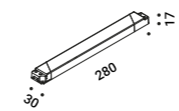

Driver / Alimentatore			Not included
100-240V	24V/50W/IP20/ON/OFF	Max 1 module	1Z1120490