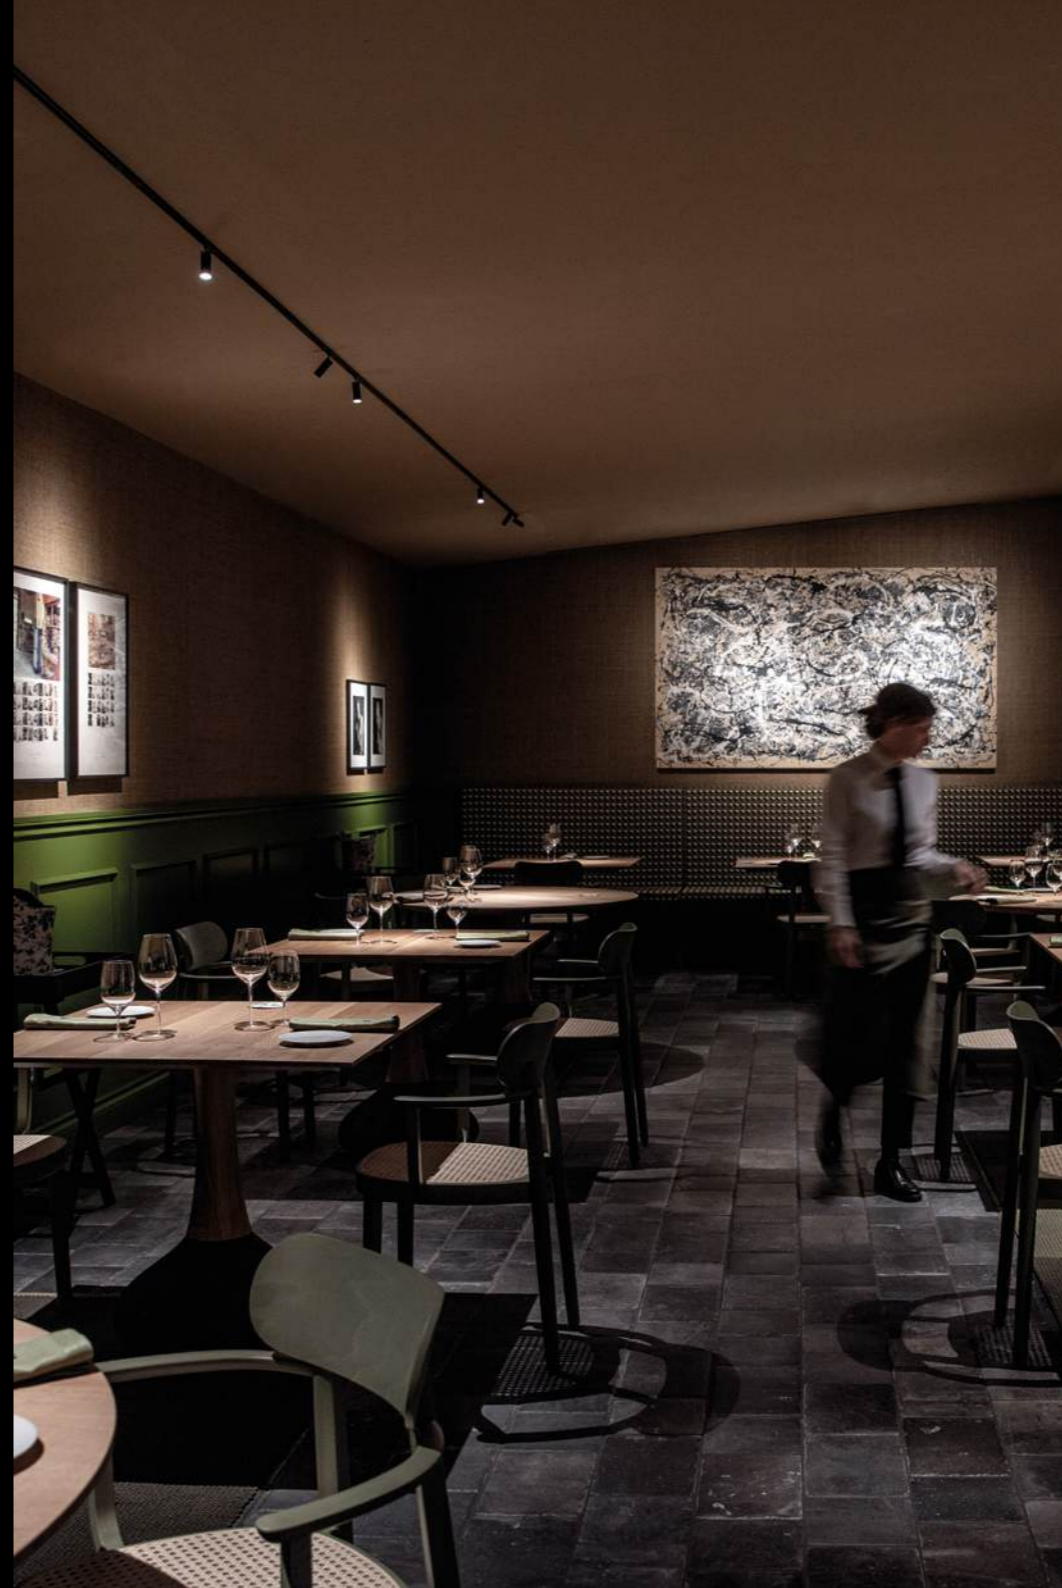

Metamorphosis Gallery Wunderkammer
Mantova

Al Gatto Verde Restaurant
Modena

Plasterboard track for recessed installation.
It is designed for use with state-of-the-art LED modules
to create a wide range of light beams.