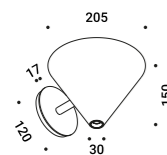

Wall / Diffuse / Indoor

Material Metal
Finish .03 Matt White .39 Matt White/Polished Gold .49 Matt Black/Polished Gold

Note Wall-mounted luminaire. Dual emission. Matt black wall fitting for matt white/polished gold and matt black/polished gold finishes. *Apparecchio illuminante da parete. Doppia emissione. Attacco a muro nero opaco per le finiture bianco opaco/oro lucido e nero opaco/oro lucido.*

VICEVERSA

28W
110-240V - 50/60Hz
2700K - Up 3000lm - Down 140lm /
3000K - Up 3200lm - Down 144lm
CRI >90
Driver integrated
DALI
CE IP20

Matt White - 2700K - DALI
Matt White - 3000K - DALI
Matt White/Polished Gold - 2700K - DALI
Matt White/Polished Gold - 3000K - DALI
Matt Black/Polished Gold - 2700K - DALI
Matt Black/Polished Gold - 3000K - DALI

1A5310300.27.01
1A5310300.30.01
1A5313900.27.01
1A5313900.30.01
1A5314900.27.01
1A5314900.30.01