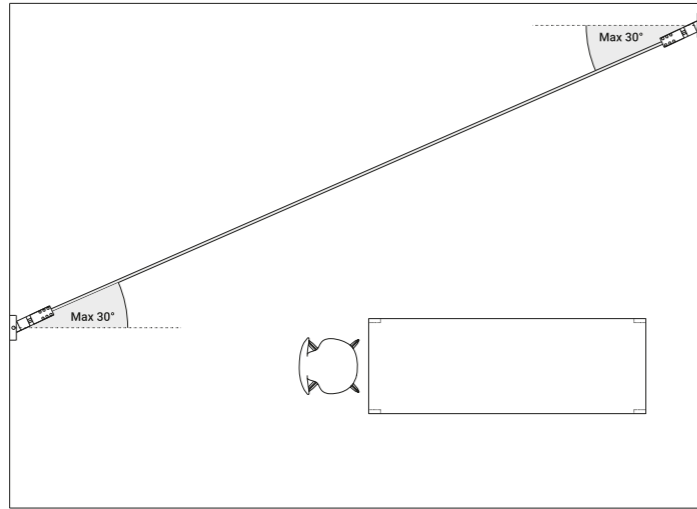

Example of installation with max rotation 30°