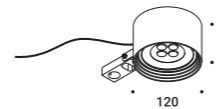

Optional accessories / Accessori opzionali

Installation kits / Kit d'installazione

Driver connector IP68 / Connettore driver IP68		Included
1 Piece		1A1660000.00.00

Anchoring bolt / Tirafondo		Not included
Cut-out Ø 250 mm Minimum space for mounting 350 mm		1A3620000.00.00

Lighting modules / Corpi illuminanti