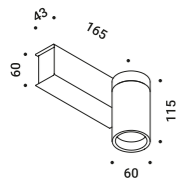

DOT P

13W
100-240V - 50/60Hz
2700K / 3000K
CRI >97
Driver integrated
PUSH

CE IP20

Matt White - 2700K - PUSH	1A2340300.27.04
Matt White - 3000K - PUSH	1A2340300.30.04
Matt Black - 2700K - PUSH	1A2340400.27.04
Matt Black - 3000K - PUSH	1A2340400.30.04
Matt Black/Polished Gold - 2700K - PUSH	1A2344900.27.04
Matt Black/Polished Gold - 3000K - PUSH	1A2344900.30.04