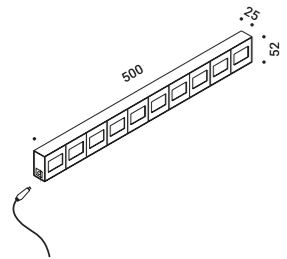

FILM

Alessandra Dallagiovanna - Davide Groppi / 2010

Objects-Wall / Diffuse / Indoor

Material Metal - Polycarbonate
Finish .00 Standard

Note Modular wall luminaire. Matt black support. Customised images not included. Module connector included. Black cable. *Apparecchio illuminante da parete componibile. Supporto nero opaco. Immagini personalizzabili non incluse. Connettore moduli incluso. Cavo nero.*

FILM
3W
5V DC
Driver not included
ON/OFF
CE IP20

Standard - ON/OFF

| 1A3410000.00.00 |

Compulsory accessories / Accessori obbligatori

Drivers / Alimentatori

Driver with plug / Alimentatore con spina		Not included
Matt Black	Input 110-240V - 50/60Hz Output 5V DC - 15W - IP40	1Z1470180

Driver / Alimentatore		Not included
100-240V	5V/17,5W/IP20/ON/OFF	1Z1120180