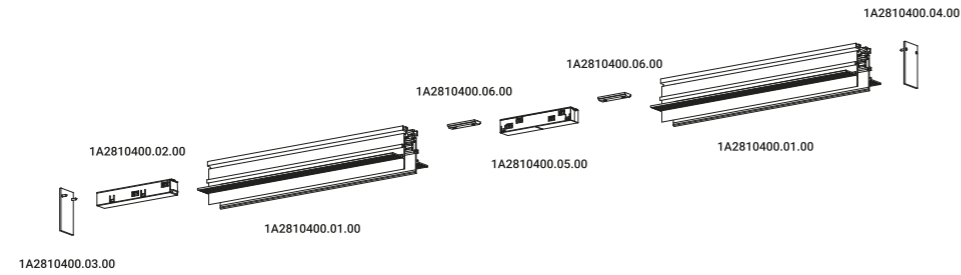

Layout example

Tracks and profiles-Recessed / Direct / Indoor

Material Metal - Polycarbonate

Finish .03 Matt White .04 Matt Black .49 Matt Black/Polished Gold

Note Recessed track system operating at 48V DC.

Sistema a binario da incasso funzionante a 48V DC.

Compulsory accessories / Accessori obbligatori

Installation kits / Kit d'installazione

Plasterboard track 12,5 mm / Binario per cartongesso 12,5 mm		Not included
Matt Black	48V DC - Max 15A Length 2000 mm Cut-out 2000x26 mm	1A2810400.01.00

Power connector / Elemento di alimentazione		Not included
Matt Black	Output 48V - Max 15A	1A2810400.02.00

End cap for power connector / Tappo di chiusura per alimentazione		Not included
Matt Black		1A2810400.03.00

End cap / Tappo di chiusura		Not included
Matt Black		1A2810400.04.00