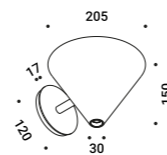

VICEVERSA

28W
110-240V - 50/60Hz
2700K - Up 3000lm - Down 140lm /
3000K - Up 3200lm - Down 144lm
CRI >90
Driver integrated
TRIAC/IGBT
CE IP20

Matt White - 2700K - TRIAC/IGBT
Matt White - 3000K - TRIAC/IGBT
Matt White/Polished Gold - 2700K - TRIAC/IGBT
Matt White/Polished Gold - 3000K - TRIAC/IGBT
Matt Black/Polished Gold - 2700K - TRIAC/IGBT
Matt Black/Polished Gold - 3000K - TRIAC/IGBT

1A5310300.27.02
1A5310300.30.02
1A5313900.27.02
1A5313900.30.02
1A5314900.27.02
1A5314900.30.02