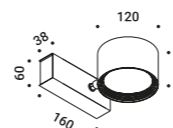

SPOT ENDLESS CASAMBI

ENDLESS version only
Max 15,5W - Max 0,4A
48V DC
Driver not included
See page ENDLESS
LED module not included

Matt White
Matt Black
Matt Black/Polished Gold

1A1080300.00.41
1A1080400.00.41
1A1084900.00.41