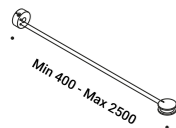

Optional accessories / Accessori opzionali

Installation kits / Kit d'installazione

Bending accessory / Accessorio di piega			Not included
Matt Black	Not for dual emission kits	1A5680400.00.00	

Spacer / Distanziale			Not included
Matt Black		1A4930400.00.00