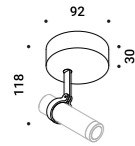

Ceiling rose / Rosone		Not included
Matt Black	Brushed INOX	1A4441000.00.00

Earth spike / Picchetto		Not included
Stainless Steel	Brushed INOX	1A4451000.00.00

Tree strap / Cinghia per albero		Not included
Standard	Length 1 m	1A4590000.00.00