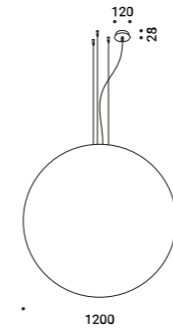

MOON 120
Max 2x25W - E27
100-240V - 50/60Hz
ON/OFF
Bulb not included
CE IP20

Standard - ON/OFF

|1A2850000.00.00 |