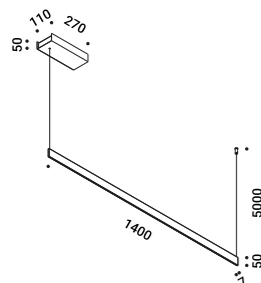

SOTTILE 1 DE

Ceiling driver version - Dual emission
41W
110-240V - 50/60Hz
2700K - Up 693lm - Down 693lm /
3000K - Up 729lm - Down 729lm
CRI >90
Driver integrated
DALI - PUSH - 1-10V - TRIAC

CE IP20

Matt White - 2700K - DALI - PUSH - 1-10V - TRIAC	1A4640300.27.05
Matt White - 3000K - DALI - PUSH - 1-10V - TRIAC	1A4640300.30.05
Matt Black - 2700K - DALI - PUSH - 1-10V - TRIAC	1A4640400.27.05
Matt Black - 3000K - DALI - PUSH - 1-10V - TRIAC	1A4640400.30.05
Brushed Bronze - 2700K - DALI - PUSH - 1-10V - TRIAC	1A4642900.27.05
Brushed Bronze - 3000K - DALI - PUSH - 1-10V - TRIAC	1A4642900.30.05
Brushed Black - 2700K - DALI - PUSH - 1-10V - TRIAC	1A4643600.27.05
Brushed Black - 3000K - DALI - PUSH - 1-10V - TRIAC	1A4643600.30.05