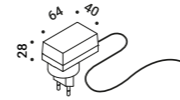

Optional accessories / Accessori opzionali

Drivers / Alimentatori