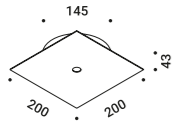

NULLA PL

Davide Groppi / 2014

Ceiling / Direct / Indoor

Material Metal
Finish .03 Matt White

Note Ceiling luminaire. Visible 18 mm diameter hole.

Apparecchio illuminante da soffitto. Foro visibile con diametro da 18 mm.

NULLA PL

8,5W
100-240V - 50/60Hz
2700K - 460lm / 3000K - 495lm
CRI >90
Driver integrated
ON/OFF
CE IP20

Matt White - 2700K - ON/OFF
Matt White - 3000K - ON/OFF

1A2500300.27.00
1A2500300.30.00