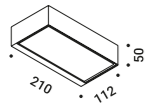

JULIET

/ 2014

Wall / Diffuse / Outdoor

Material Glass - Metal
Finish .03 Matt White

Note Outdoor wall luminaire.

Apparecchio illuminante da esterno da parete.

JULIET

18W

220-240V - 50/60Hz

2700K - 827lm / 3000K - 865lm

CRI >80

TRIAC/IGBT

CE IP65

Matt White - 2700K - TRIAC/IGBT

1A3670300.27.02

Matt White - 3000K - TRIAC/IGBT

1A3670300.30.02

Optional accessories / Accessori opzionali

Installation kits / Kit d'installazione

Driver connector IP68 / Connettore driver IP68

Included

1 Piece

1A1660000.00.00