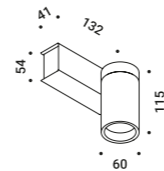

DOT P 51

Max 10W - GU10
100-240V - 50/60Hz
ON/OFF
Bulb not included

CE IP20

Matt White - ON/OFF	1A2490300.00.00
Matt Black - ON/OFF	1A2490400.00.00
Matt Black/Polished Gold - ON/OFF	1A2494900.00.00