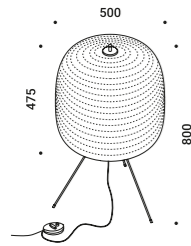

SHOJI

Davide Groppi - Paola Lenti / 2013

Floor / Diffuse / Indoor

Material Metal - PBT - Polycarbonate

Finish .00 Standard

Note Floor luminaire. Hand-stitched shade. Matt black stems. Dimmer on the cable. Black cable. *Apparecchio illuminante da terra. Paralume cucito a mano. Steli nero opaco. Dimmer lungo il cavo. Cavo nero.*

SHOJI

Max 18W - E27

100-240V - 50/60Hz

Dimmer on board

Bulb not included

CE IP20

Standard - Dimmer on board

| 1A2780000.00.06 |

Optional accessories / Accessori opzionali

Bulbs / Lampadine

LED - E27 - A60

220-240V - 11,2W - 360°
2700K - 1521lm - CRI >90
Energy Efficiency D - Dimmable

1Y0330790

Not included