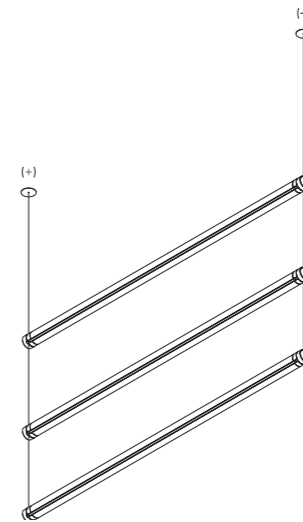

Example of multiple installation with recessed suspension kit