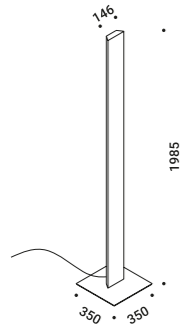

MOVIE

Omar Carraglia / 2005

Floor / Indirect / Indoor

Material Metal - Polycarbonate

Finish .03 Matt White .13 Black Brushed Stainless Steel

Note Floor luminaire. RGBW wireless control. Black cable.

Apparecchio illuminante da terra. RGBW wireless control. Cavo nero.