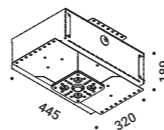

Compulsory accessories / Accessori obbligatori

Installation kits / Kit d'installazione

Masonry Box / Cassaforma per laterizio				Not included
Standard		NULLA 25	1A2380000.00.00