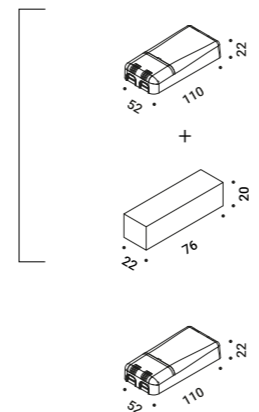

Compulsory accessories / Accessori obbligatori

Drivers / Alimentatori

Driver for uplight emission / Alimentatore per emissione uplight				Not included
220-240V	250mA/12,5W/IP20/TRIAC/IGBT	LOUIS XIV 2	1Z0241280	

Driver for downlight emission / Alimentatore per emissione downlight				Not included
100-277	250mA/3W/IP20/TRIAC/IGBT	LOUIS XIV 2	1Z0400900	

Driver / Alimentatore				Not included
220-240V(110-127V)	250mA/13,5W(13,5W)/IP20/DALI - PUSH - 1-10V	LOUIS XIV 2	1Z0241270.250	

Optional accessories / Accessori opzionali

Suspension kits / Kit di sospensione

Recessed suspension kit for 12,5 mm plasterboard / Kit di sospensione da incasso per cartongesso 12,5 mm				Not included
Matt White	For electrical cables - 1 Piece Plasterboard cut-out Ø 44 mm Minimum space for mounting 70 mm	LOUIS XIV 2	1X0000300.05.00	
Matt Black	For electrical cables - 1 Piece Plasterboard cut-out Ø 44 mm Minimum space for mounting 70 mm	LOUIS XIV 2	1X0000400.05.00