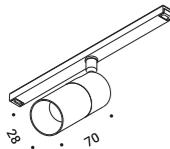

COLIBRÌ 28 - 15°

4W
48V DC
2700K - 147lm / 3000K - 151lm
CRI >90
Beam 15°
Driver integrated
DALI

CE IP20 E

Matt Black - 2700K - DALI
Matt Black - 3000K - DALI

1A4280400.27.01
1A4280400.30.01