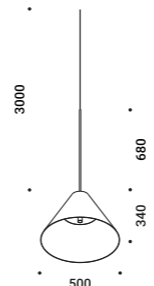

SOTTOSOPRA 2

Remote driver version
24W
Max 500mA DC
2700K - Up 375lm - Down 366lm /
3000K - Up 387lm - Down 366lm
CRI >90
UGR <19
Driver not included
2 Drivers required
CE IP20

Matt White - 2700K | 1A4540300.27.20
Matt White - 3000K | 1A4540300.30.20

Compulsory accessories / Accessori obbligatori

Drivers / Alimentatori

Driver / Alimentatore	Not included		
220-240V	500mA/20W/IP20/TRIAC/IGBT	SOTTOSOPRA 2	1Z0240850.500

Driver / Alimentatore	Not included		
220-240V(110-127V)	500mA/25W(13,5W)/IP20/DALI - PUSH - 1-10V	SOTTOSOPRA 2	1Z0241270.500

Optional accessories / Accessori opzionali

Suspension kits / Kit di sospensione

Recessed suspension kit for 12,5 mm plasterboard / Kit di sospensione da incasso per cartongesso 12,5 mm		Not included	
Matt White	For electrical cables - 1 Piece Plasterboard cut-out Ø 44 mm Minimum space for mounting 70 mm	SOTTOSOPRA 2	1X0000300.05.00
Matt Black	For electrical cables - 1 Piece Plasterboard cut-out Ø 44 mm Minimum space for mounting 70 mm	SOTTOSOPRA 2	1X0000400.05.00