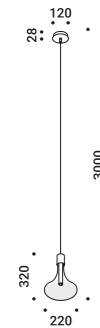

Suspension / Diffuse / Indoor

Material	Blown glass - Metal		
Finish	.03 Matt White	.08 Brushed Brass	.28 Polished Black Chrome

Note Suspension luminaire. Blown glass diffuser. Matt white rose and white cable for the matt white finish. Matt black rose and black cable for the other finishes. Single rose for more than one lamp on request. CATHODE 2: version with power cable only and without rose. CATHODE ENDLESS: luminaire dedicated to ENDLESS system (Max 48V DC - Max 150W - Max 4A). It can be used, on the same circuit, with the ENDLESS models. See page: ENDLESS.

Apparecchio illuminante a sospensione. Diffusore in vetro soffiato. Rosone bianco opaco e cavo bianco per la finitura bianco opaco. Rosone nero opaco e cavo nero per le altre finiture. Rosone unico per più apparecchi su richiesta. CATHODE 2: versione con solo il cavo di alimentazione e senza rosone. CATHODE ENDLESS: apparecchio illuminante dedicato al sistema ENDLESS (Max 48V DC - Max 150W - Max 4A) ed utilizzabile, sullo stesso circuito, con i modelli ENDLESS. Vedi pagina ENDLESS.

CATHODE 1

Ceiling driver version
5,6W
100-240V - 50/60Hz
2700K - 264lm / 3000K - 284lm
CRI >90
Driver integrated
ON/OFF

CE IP20

Matt White - 2700K - ON/OFF	1A2980300.27.00
Matt White - 3000K - ON/OFF	1A2980300.30.00
Brushed Brass - 2700K - ON/OFF	1A2980800.27.00
Brushed Brass - 3000K - ON/OFF	1A2980800.30.00
Polished Black Chrome - 2700K - ON/OFF	1A2982800.27.00
Polished Black Chrome - 3000K - ON/OFF	1A2982800.30.00