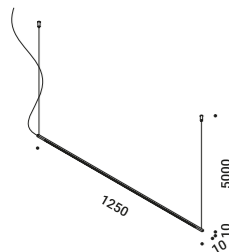

SHANGHAI 2

Remote driver version
13W
24V DC
2700K - 592lm / 3000K - 619lm
CRI >90
Driver not included
CE IP20 TE

Matt White - 2700K
Matt White - 3000K
Brushed Brass - 2700K
Brushed Brass - 3000K

1A3260300.27.20
1A3260300.30.20
1A3260800.27.20
1A3260800.30.20

Compulsory accessories / Accessori obbligatori

Drivers / Alimentatori

Driver / Alimentatore				Not included
220-240V(100-127V)	24V/16W(15W)/IP20/DALI	SHANGHAI 2	1Z0241180.24	

Driver / Alimentatore				Not included
220-240V(100-127V)	24V/20W(15W)/IP20/PUSH - 1-10V	SHANGHAI 2	1Z0240870.24	

Driver / Alimentatore				Not included
220-240V	24V/20W/IP20/TRIAC/IGBT	SHANGHAI 2	1Z0240850.24	

Optional accessories / Accessori opzionali

Suspension kits / Kit di sospensione

Sloped ceiling suspension hook / Gancio di sospensione per soffitto inclinato			Not included
	Chrome plated - 1 Piece	SHANGHAI 1	1A0530000.00.00

Recessed suspension kit for 12,5 mm plasterboard / Kit di sospensione da incasso per cartongesso 12,5 mm				Not included
Matt White	For suspension cables - 1 Piece Plasterboard cut-out Ø 44 mm Minimum space for mounting 70 mm		1X0000300.01.00	
Matt Black	For suspension cables - 1 Piece Plasterboard cut-out Ø 44 mm Minimum space for mounting 70 mm		1X0000400.01.00	
Matt White	For electrical cables - 1 Piece Plasterboard cut-out Ø 44 mm Minimum space for mounting 70 mm	SHANGHAI 2	1X0000300.04.00	
Matt Black	For electrical cables - 1 Piece Plasterboard cut-out Ø 44 mm Minimum space for mounting 70 mm	SHANGHAI 2	1X0000400.04.00	

Ceiling suspension kit / Kit di sospensione da soffitto				Not included
Matt White	For suspension cables - 1 Piece		1X0010300.01.00	
Matt Black	For suspension cables - 1 Piece		1X0010400.01.00	
Matt White	For electrical cables - 1 Piece	SHANGHAI 2	1X0010300.04.00	
Matt Black	For electrical cables - 1 Piece	SHANGHAI 2	1X0010400.04.00	

Wall adapter plate / Piastra di adattamento da parete			Not included
Matt White	For mounting on brick masonry walls		1X0050300.01.00