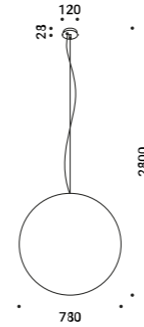

MOON 80
Max 15W - E27
100-240V - 50/60Hz
ON/OFF
Bulb not included
CE IP20

Standard - ON/OFF

|1A2840000.00.00 |