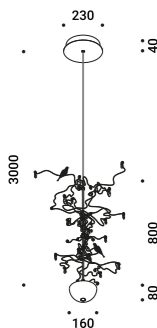

Suspension / Direct-Indirect / Indoor

Material Glass - Metal
Finish .19 Polished Gold

Note Suspension luminaire. Seventy-five crystal drops and two birds. Natural brass branches. Structure with polished gold finish. Matt white rose. Dual emission and on/off. White cable. LOUIS XIV 2: version with power cable only and without rose. *Apparecchio illuminante a sospensione. Settantacinque gocce in cristallo e due uccellini. Rami in ottone naturale. Struttura con finitura oro lucido. Rosone bianco opaco. Doppia emissione ed accensione. Cavo bianco. LOUIS XIV 2: versione con solo il cavo di alimentazione e senza rosone.*

LOUIS XIV 1

Ceiling driver version
17W
220-240V - 50/60Hz
2700K - Up 842lm - Down 198lm /
3000K - Up 842lm - Down 198lm
CRI >90
UGR <19
Driver integrated
TRIAC/IGBT
CE IP20

Polished Gold - 2700K - TRIAC/IGBT
Polished Gold - 3000K - TRIAC/IGBT

1A4361900.27.02
1A4361900.30.02