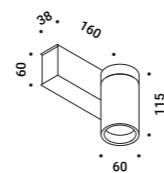

DOT P ENDLESS CASAMBI

ENDLESS version only
15,5W - 0,4A
48V DC
2700K / 3000K
CRI >97

Driver not included
See page ENDLESS

CE IP20 E A

Matt White - 2700K	1A2340300.27.41
Matt White - 3000K	1A2340300.30.41
Matt Black - 2700K	1A2340400.27.41
Matt Black - 3000K	1A2340400.30.41
Matt Black/Polished Gold - 2700K	1A2344900.27.41
Matt Black/Polished Gold - 3000K	1A2344900.30.41