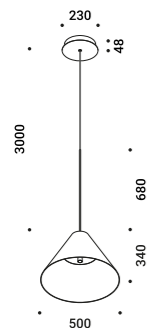

Suspension / Direct-Indirect / Indoor

Material Metal
Finish .03 Matt White

Note Suspension luminaire. Matt white rose. Dual emission and on/off. White cable. SOTTOSOPRA 2: version with power cable only and without rose. *Apparecchio illuminante a sospensione. Rosone bianco opaco. Doppia emissione ed accensione. Cavo bianco. SOTTOSOPRA 2: versione con solo il cavo di alimentazione e senza rosone.*

SOTTOSOPRA 1

Ceiling driver version
27W
220-240V - 50/60Hz
2700K - Up 375lm - Down 366lm /
3000K - Up 387lm - Down 366lm
CRI >90
UGR <19
Driver integrated
TRIAC/IGBT
CE IP20

Matt White - 2700K - TRIAC/IGBT | 1A4540300.27.02
Matt White - 3000K - TRIAC/IGBT | 1A4540300.30.02