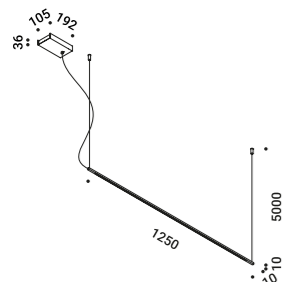

Suspension / Direct / Indoor

Material Metal - Methacrylate
Finish .03 Matt White .08 Brushed Brass

Note Suspension luminaire. Matt white rose. AISI 304 stainless steel suspension cables. Transparent cable. SHANGHAI 2: version with power cable only and without rose. Possibility for the luminaire to be powered by ENDLESS conductive tape and by dedicated voltage/current (Max 48V DC - Max 150W - Max 4A). See page: ENDLESS.

Apparecchio illuminante a sospensione. Rosone bianco opaco. Cavi di sospensione in inox AISI 304. Cavo trasparente. SHANGHAI 2: versione con solo il cavo di alimentazione e senza rosone. Alimentabile anche con il tape conduttivo ENDLESS e tensione/corrente dedicata (Max 48V DC - Max 150W - Max 4A). Vedi pagina ENDLESS.

SHANGHAI 1

Ceiling driver version
15,5W
110-240V - 50/60Hz
2700K - 592lm / 3000K - 619lm
CRI >90
Driver integrated
PUSH
CE IP20

Matt White - 2700K - PUSH
Matt White - 3000K - PUSH
Brushed Brass - 2700K - PUSH
Brushed Brass - 3000K - PUSH

1A3260300.27.04
1A3260300.30.04
1A3260800.27.04
1A3260800.30.04