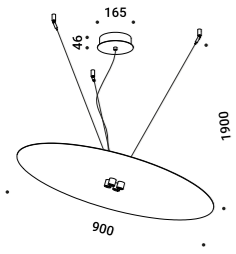

CARTESIO 90

19W
110-240V - 50/60Hz
3000K - Down 350lm - Up 1050lm
CRI >80 / >90
Driver integrated
PUSH
CE IP20

Standard - 3000K - PUSH

| 1A0070000.30.04 |