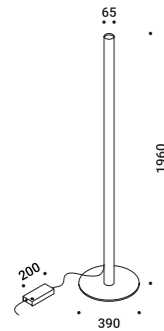

MISTER

Omar Carraglia / 2013

Floor / Indirect / Indoor

Material Metal - Methacrylate

Finish .03 Matt White .04 Matt Black

Note Floor luminaire. Dimmer on the cable. White cable for the matt white finish, black cable for the matt black finish. *Apparecchio illuminante da terra. Dimmer lungo il cavo. Cavo bianco per la finitura bianco opaco e cavo nero per la finitura nero opaco.*

MISTER

33W

110-240V - 50/60Hz

2700K - 2767lm / 3000K - 2863lm

CRI >90

Driver integrated

Dimmer on board

CE IP20

Matt White - 2700K - Dimmer on board

1A2750300.27.06

Matt White - 3000K - Dimmer on board

1A2750300.30.06

Matt Black - 2700K - Dimmer on board

1A2750400.27.06

Matt Black - 3000K - Dimmer on board

1A2750400.30.06