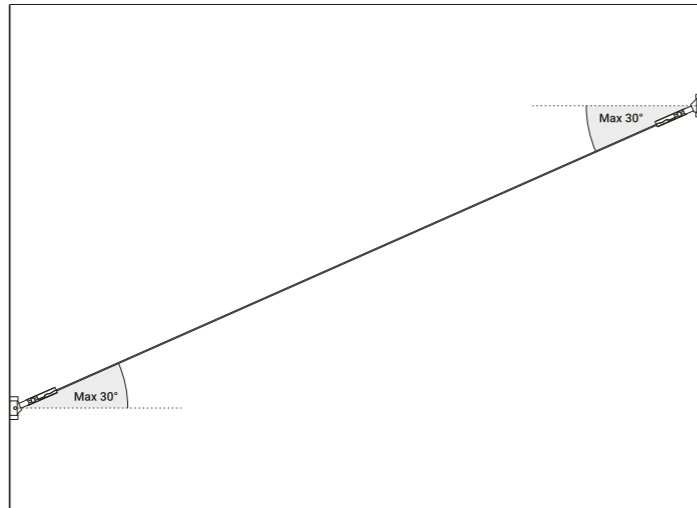

Example of installation with max rotation 30°