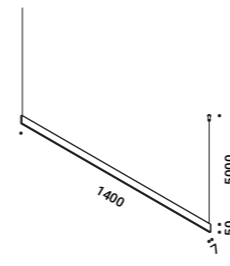

SOTTILE 2 DE

Remote driver version - Dual emission
2x19W
24V DC
2700K - Up 693lm - Down 693lm /
3000K - Up 729lm - Down 729lm
CRI >90

Driver not included

CE IP20 E

Matt White - 2700K	1A4640300.27.20
Matt White - 3000K	1A4640300.30.20
Matt Black - 2700K	1A4640400.27.20
Matt Black - 3000K	1A4640400.30.20
Brushed Bronze - 2700K	1A4642900.27.20
Brushed Bronze - 3000K	1A4642900.30.20
Brushed Black - 2700K	1A4643600.27.20
Brushed Black - 3000K	1A4643600.30.20

Compulsory accessories / Accessori obbligatori

Drivers / Alimentatori

Driver / Alimentatore				Not included
100-240V	24V/50W/IP20/ON/OFF	SOTTILE 2 / SOTTILE 2 DE	1Z1120490	

Controller				Not included
	DALI - PUSH - 0/1-10V - TRIAC - IP20	SOTTILE 2 / SOTTILE 2 DE	1Z2170010