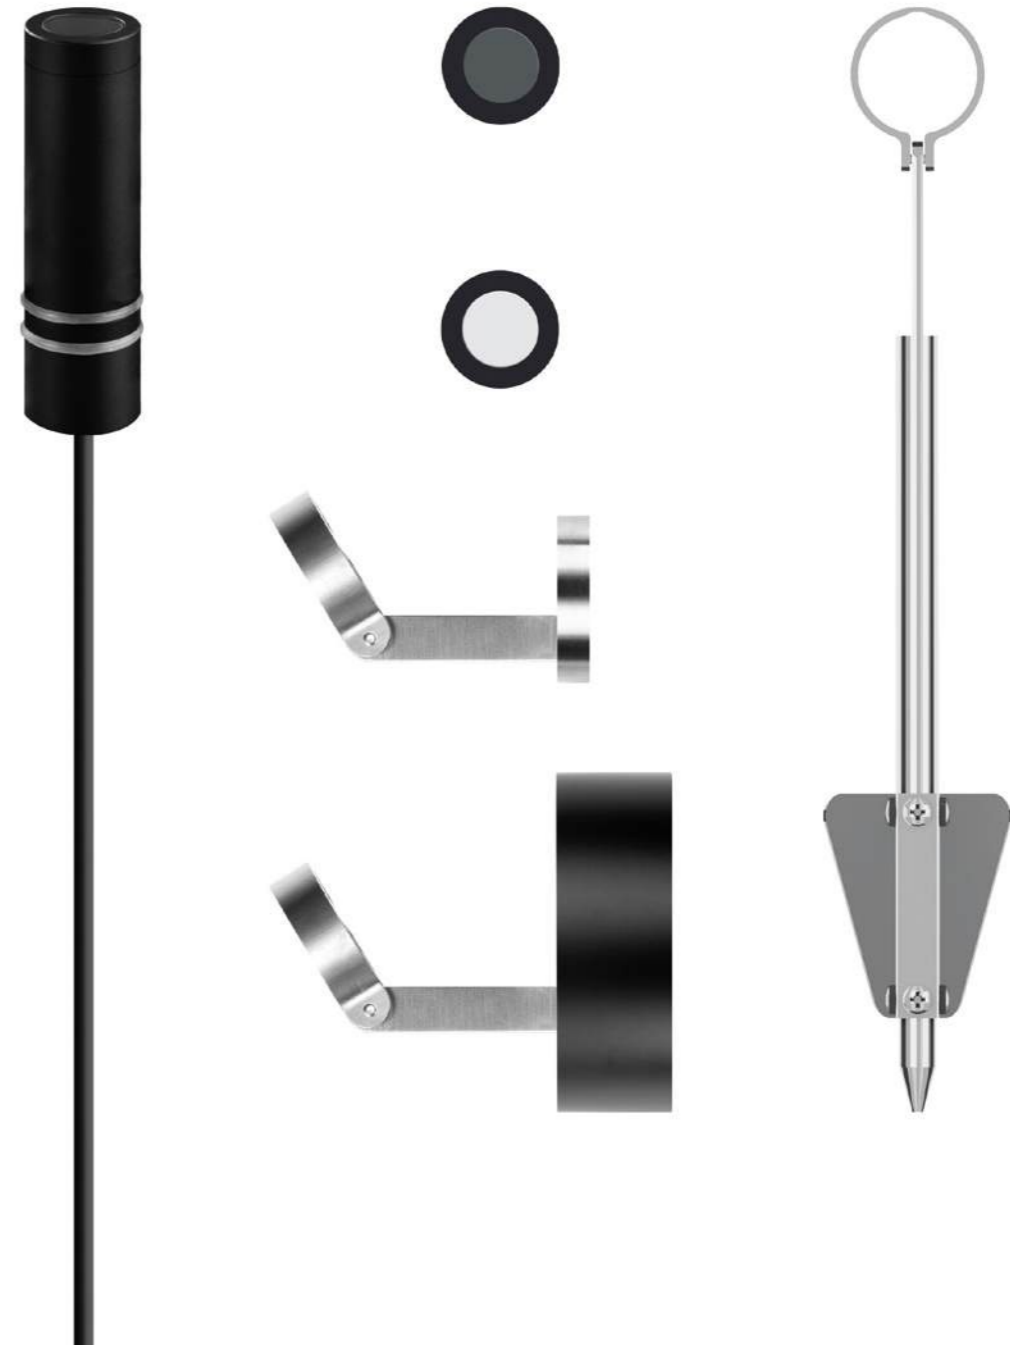

Compulsory accessories / Accessori obbligatori

Installation kits / Kit d'installazione

Wall bracket / Staffa da parete		Not included
Stainless Steel	Brushed INOX	1A4431000.00.00

Ceiling rose / Rosone		Not included
Matt Black	Brushed INOX	1A4441000.00.00

Earth spike / Picchetto		Not included
Stainless Steel	Brushed INOX	1A4451000.00.00

Tree strap / Cinghia per albero		Not included
Standard	Length 1 m	1A4590000.00.00

Drivers / Alimentatori

Driver / Alimentatore		Not included
110-240V	24V/25W/IP67/ON/OFF	1Z1120620

Optional accessories / Accessori opzionali

Installation kits / Kit d'installazione

Driver connector IP68 / Connettore driver IP68		Included
1 Piece		1A1660000.00.00