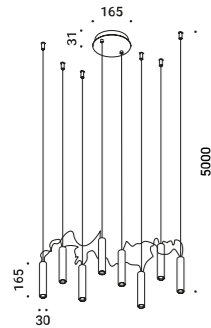

SIMBIOSI

Davide Groppi / 2015

Suspension / Direct / Indoor

Material Metal
Finish .03 Matt White .19 Polished Gold .26 Total Black

Note Suspension luminaire. Matt white rose and red cables for the matt white finish. Matt black rose and anthracite grey cables for the other finishes. AISI 304 stainless steel suspension cables. *Apparecchio illuminante a sospensione. Rosone bianco opaco e cavi rossi per la finitura bianco opaco. Rosone nero opaco e cavi grigio antracite per le altre finiture. Cavi di sospensione in inox AISI 304.*