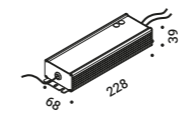

Driver / Alimentatore			Not included
100-240V	24V/150W/IP67/1-10V	Max 6 modules	1Z1120500