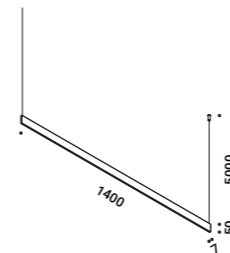

SOTTILE 2

Remote driver version
19W
24V DC
2700K - 693lm / 3000K - 729lm
CRI >90

Driver not included

CE IP20 E

Matt White - 2700K	1A4230300.27.20
Matt White - 3000K	1A4230300.30.20
Matt Black - 2700K	1A4230400.27.20
Matt Black - 3000K	1A4230400.30.20
Brushed Bronze - 2700K	1A4232900.27.20
Brushed Bronze - 3000K	1A4232900.30.20
Brushed Black - 2700K	1A4233600.27.20
Brushed Black - 3000K	1A4233600.30.20