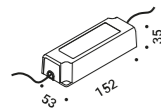

Compulsory accessories / Accessori obbligatori

Drivers / Alimentatori

Driver / Alimentatore			Not included
100-240V	48V/60W/IP67/ON/OFF	1Z1120640