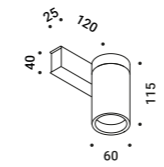

DOT P ENDLESS

ENDLESS version only
13W - 0,34A
48V DC
2700K / 3000K
CRI >97

Driver not included
See page ENDLESS

CE IP20 E

Matt White - 2700K	1A2340300.27.40
Matt White - 3000K	1A2340300.30.40
Matt Black - 2700K	1A2340400.27.40
Matt Black - 3000K	1A2340400.30.40
Matt Black/Polished Gold - 2700K	1A2344900.27.40
Matt Black/Polished Gold - 3000K	1A2344900.30.40