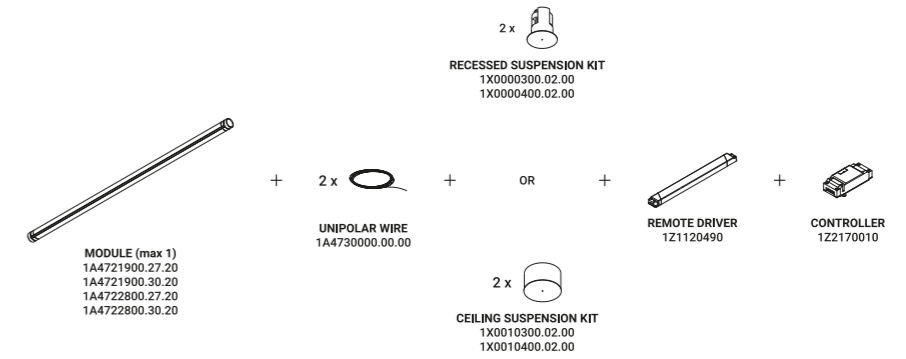

Single installation
with recessed or ceiling
suspension kit