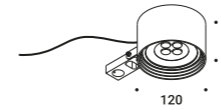

Optional accessories / Accessori opzionali

Installation kits / Kit d'installazione

Driver connector IP68 / Connettore driver IP68		Included
1 Piece		1A1660000.00.00

Anchoring bolt / Tirafondo		Not included
Cut-out Ø 250 mm Minimum space for mounting 350 mm		1A3620000.00.00

Lighting modules / Corpi illuminanti