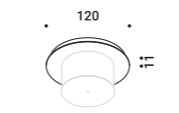

Optional accessories / Accessori opzionali

Suspension kits / Kit di sospensione