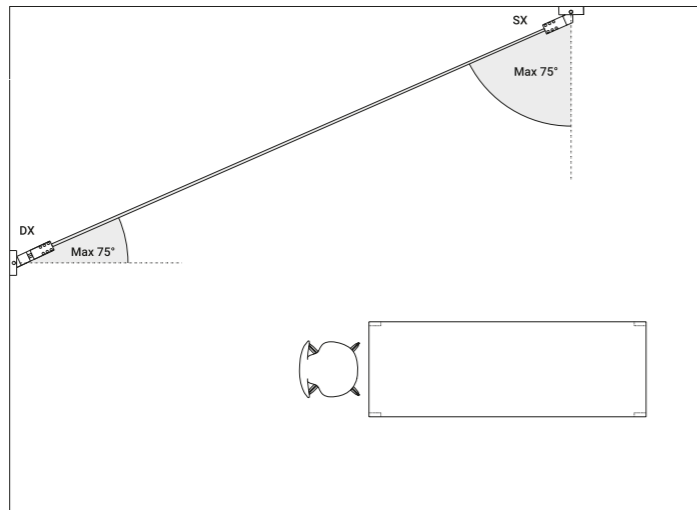

1A0340400.00.00 - 1A0350400.00.00 - Example of installation with kit wall connection sloped 75°