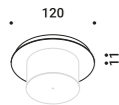

Ceiling suspension kit / Kit di sospensione da soffitto		Not included
Matt White	For suspension cables - 1 Piece	1X0010300.01.00
Matt Black	For suspension cables - 1 Piece	1X0010400.01.00
Matt White	For electrical cables - 1 Piece	SOTTILE 2 / SOTTILE 2 DE 1X0010300.04.00
Matt Black	For electrical cables - 1 Piece	SOTTILE 2 / SOTTILE 2 DE 1X0010400.04.00