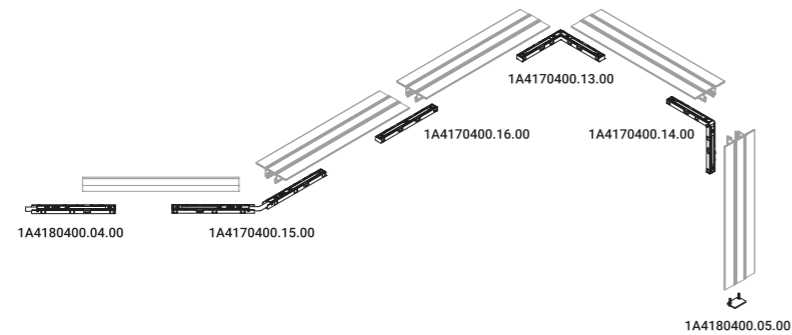

Layout example of recessed version

Tracks and profiles-Recessed-Wall-Ceiling / Direct / Indoor

Material Metal - Polycarbonate

Finish .04 Matt Black

Note

Ceiling and wall track system operating at 48V DC. Possibility for the luminaire to be powered by ENDLESS system (Max 48V DC - Max 150W - Max 4A) and to be used, on the same circuit, with the ENDLESS models. See page: ENDLESS.

Sistema a binario da soffitto e parete funzionante a 48V DC. Alimentabile anche con il sistema ENDLESS (Max 48V DC - Max 150W - Max 4A) ed utilizzabile, sullo stesso circuito, con i modelli ENDLESS. Vedi pagina ENDLESS.

Compulsory accessories / Accessori obbligatori

Installation kits for wall and ceiling track / Kit d'installazione per binario da parete e soffitto

Wall and ceiling track - 1 m / Binario da parete e soffitto - 1 m	Not included
Matt White	1A4170300.01.00
Matt Black	1A4170400.01.00

Wall and ceiling track - 2 m / Binario da parete e soffitto - 2 m	Not included
Matt White	1A4170300.02.00
Matt Black	1A4170400.02.00

Wall and ceiling track - 3 m / Binario da parete e soffitto - 3 m	Not included
Matt White	1A4170300.03.00
Matt Black	1A4170400.03.00

Power connector / Elemento di alimentazione	Not included
Matt White	1A4170300.04.00
Matt Black	1A4170400.04.00

End cap / Tappo di chiusura	Not included
Matt White	1A4170300.07.00
Matt Black	1A4170400.07.00