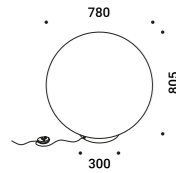

Floor / Diffuse / Indoor

Material Japanese paper - PE
Finish .00 Standard

Note Floor luminaire. PE and Japanese paper shade. Matt white base. Dimmer on the cable. White cable. For air and sea shipping: moisture barrier bag compulsory for all models and wooden crate compulsory for MOON 120 F model. A deliberate feature of MOON design is the creased, glued and overlapping effect of the paper. The used material is sensitive to humidity. This product is not suitable for use in high humidity environments.

Apparecchio illuminante da terra. Paralume in PE e carta giapponese. Base bianco opaco. Dimmer lungo il cavo. Cavo bianco. Per spedizioni aerea e via nave: sacco barriera obbligatorio per tutti i modelli e cassa in legno obbligatoria per il modello MOON 120 F. Una caratteristica voluta del design di MOON è l'effetto stropicciato, incollato e sovrapposto della carta. Il materiale utilizzato è sensibile all'umidità. Questo prodotto non è adatto all'uso in ambienti ad alta umidità.

MOON 80 F
Max 15W - E27
100-240V - 50/60Hz
Dimmer on board
Bulb not included
CE IP20

Standard - Dimmer on board

|1A4880000.00.06 |