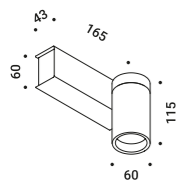

Wall-Ceiling / Direct / Indoor

Material	Metal
Finish	.03 Matt White .04 Matt Black .49 Matt Black/Polished Gold

Note Wall luminaire. Adjustable in all directions. DOT P DE and DOT P DE 51: dual emission versions. DOT P ENDLESS and DOT P ENDLESS CASAMBI: luminaires dedicated to ENDLESS system (Max 48V DC - Max 150W - Max 4A). They can be used, on the same circuit, with the ENDLESS models. See page: ENDLESS.

Apparecchio illuminante da parete. Orientabile in tutte le direzioni. DOT P DE e DOT P DE 51: versioni a doppia emissione. DOT P ENDLESS e DOT P ENDLESS CASAMBI: apparecchi illuminanti dedicati al sistema ENDLESS (Max 48V DC - Max 150W - Max 4A) ed utilizzabili, sullo stesso circuito, con i modelli ENDLESS. Vedi pagina ENDLESS.

DOT P

13W
100-240V - 50/60Hz
2700K / 3000K
CRI >97
Driver integrated
DALI

CE IP20

Matt White - 2700K - DALI	1A2340300.27.01
Matt White - 3000K - DALI	1A2340300.30.01
Matt Black - 2700K - DALI	1A2340400.27.01
Matt Black - 3000K - DALI	1A2340400.30.01
Matt Black/Polished Gold - 2700K - DALI	1A2344900.27.01
Matt Black/Polished Gold - 3000K - DALI	1A2344900.30.01