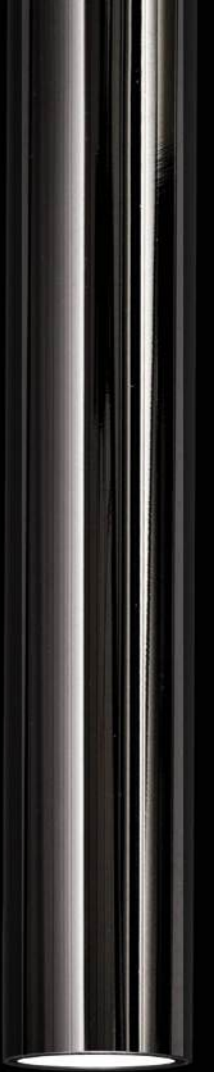

Wall adapter plate / Piastra di adattamento da parete				Not included
Matt White	For mounting on brick masonry walls	MISS 2	1X0050300.01.00	

• 25 mm •

MOON

Daide Groppi / 2005

Moon was created from the dream of bringing the moon inside your own home.
The handmade Japanese paper surface makes every lamp unique.
Table and floor versions available.