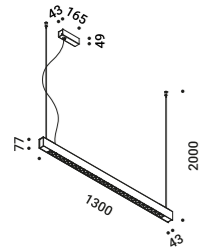

Suspension / Direct / Indoor

Material Metal - Polycarbonate
Finish .03 Matt White

Note Suspension luminaire. Matt white rose. AISI 304 stainless steel suspension cables. White cable. *Apparecchio illuminante a sospensione. Rosone bianco opaco. Cavi di sospensione in inox AISI 304. Cavo bianco.*

SPY
39W
110-240V - 50/60Hz
3000K - 4292lm
CRI >80
UGR <19
Driver integrated
DALI
CE IP20

Matt White - 3000K - DALI

| 1A2910300.30.01 |

Optional accessories / Accessori opzionali

Suspension kits / Kit di sospensione

Sloped ceiling suspension kit / Kit di sospensione per soffitto inclinato		Not included
	Nickel plated - 1 Piece	1A0510000.00.00

Recessed suspension kit for 12,5 mm plasterboard / Kit di sospensione da incasso per cartongesso 12,5 mm		Not included
Matt White	For suspension cables - 1 Piece Plasterboard cut-out Ø 44 mm Minimum space for mounting 70 mm	1X0000300.03.00
Matt Black	For suspension cables - 1 Piece Plasterboard cut-out Ø 44 mm Minimum space for mounting 70 mm	1X0000400.03.00

Ceiling suspension kit / Kit di sospensione da soffitto		Not included
Matt White	For suspension cables - 1 Piece	1X0010300.03.00
Matt Black	For suspension cables - 1 Piece	1X0010400.03.00

Wall adapter plate / Piastra di adattamento da parete		Not included
Matt White	For mounting on brick masonry walls	1X0050300.01.00