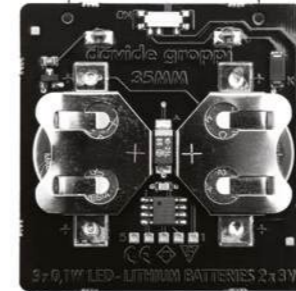

35MM
0,3W
ON/OFF
Batteries 2xCR2032 included
CE IP20

Standard - ON/OFF

|1A2640000.00.00 |

BUGIA

Daide Groppi / 2018

A lightweight and soft light.
A lamp designed to enjoy wonderful diffuse light but without an electrical cable.