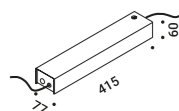

Driver with plug / Alimentatore con spina		Not included
Matt White	Input 100-240V - 50/60Hz Output 48V - Max 150W - Max 3,12A IP20 - ON/OFF	1A0260300.00.00
Matt Black	Input 100-240V - 50/60Hz Output 48V - Max 150W - Max 3,12A IP20 - ON/OFF	1A0260400.00.00