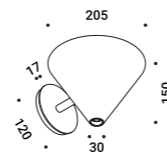

VICEVERSA

28W
110-240V - 50/60Hz
2700K - Up 3000lm - Down 140lm /
3000K - Up 3200lm - Down 144lm
CRI >90
Driver integrated
1-10V
CE IP20

Matt White - 2700K - 1-10V
Matt White - 3000K - 1-10V
Matt White/Polished Gold - 2700K - 1-10V
Matt White/Polished Gold - 3000K - 1-10V
Matt Black/Polished Gold - 2700K - 1-10V
Matt Black/Polished Gold - 3000K - 1-10V

1A5310300.27.03
1A5310300.30.03
1A5313900.27.03
1A5313900.30.03
1A5314900.27.03
1A5314900.30.03