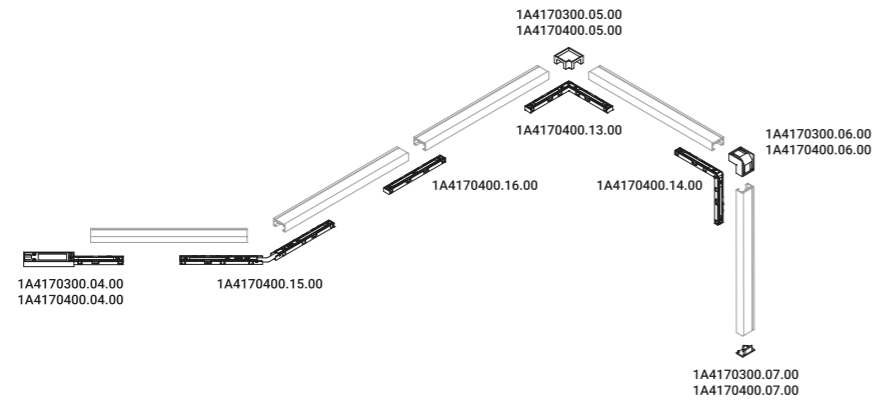

Layout example of wall and ceiling version