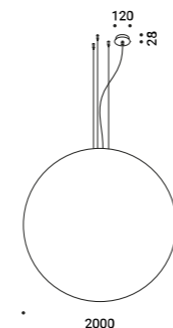

MOON 200
Max 4x25W - E27
100-240V - 50/60Hz
ON/OFF
Bulb not included
Moisture barrier bag included
Wooden crate included
Transport excluded
CE IP20

Standard - ON/OFF

|1A2860000.00.00 |