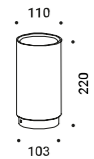

BUGIA

Davide Groppi / 2018

Table / Diffuse / Wireless

Material Metal - Methacrylate
Finish .18 Matt Gold

Note Rechargeable table luminaire. Matt white diffuser. Gold finish base. *Apparecchio illuminante da tavolo a batteria ricaricabile. Diffusore bianco opaco. Base verniciata dorata. Autonomia della batteria: 9 ore.*