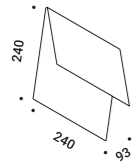

FOLDER

967ARCH / 2013

Wall / Indirect / Indoor

Material Metal
Finish .03 Matt White

Note Wall luminaire.

Apparecchio illuminante da parete.

FOLDER

20W

110-240V - 50/60Hz

2700K - 397lm / 3000K - 415lm

CRI >80

Driver integrated

DALI

CE IP20

Matt White - 2700K - DALI

1A3350300.27.01

Matt White - 3000K - DALI

1A3350300.30.01