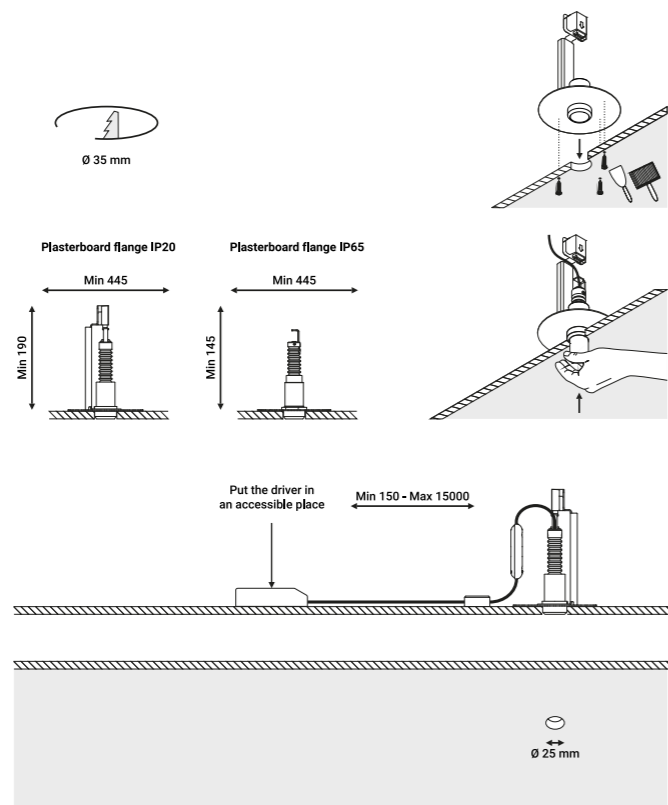

1A2200400.00.00 - NULLA installation conditions