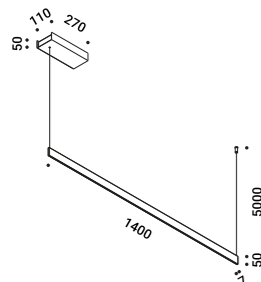

Suspension / Direct / Indoor

Material	Metal			
Finish	.03 Matt White	.04 Matt Black	.29 Brushed Bronze	.36 Brushed Black

Note Suspension luminaire. Matt white rose. AISI 304 stainless steel suspension cable. White cable for the matt white finish, black cable for the other finishes. SOTTILE 1 DE and SOTTILE 2 DE: mono on/off and dual emission version. SOTTILE 2 and SOTTILE 2 DE: version with power cable only and without rose. Luminaire designed to be powered by our ENDLESS conductive tape and dedicated voltage/current (Max 48V DC - Max 150W - Max 4A). See page: ENDLESS.

Apparecchio illuminante a sospensione. Rosone bianco opaco. Cavo di sospensione in inox AISI 304. Cavo bianco per la finitura bianco opaco e cavo nero per le altre finiture. SOTTILE 1 DE e SOTTILE 2 DE: versione monoaccensione a doppia emissione. SOTTILE 2 e SOTTILE 2 DE: versione con solo il cavo di alimentazione e senza rosone. Alimentabile anche con il tape conduttivo ENDLESS e tensione/corrente dedicata (Max 48V DC - Max 150W - Max 4A). Vedi pagina ENDLESS.

SOTTILE 1

Ceiling driver version
21W
220-240V - 50/60Hz
2700K - 693lm / 3000K - 729lm
CRI >90
Driver integrated
DALI - PUSH - 1-10V - TRIAC

CE IP20

Matt White - 2700K - DALI - PUSH - 1-10V - TRIAC	1A4230300.27.05
Matt White - 3000K - DALI - PUSH - 1-10V - TRIAC	1A4230300.30.05
Matt Black - 2700K - DALI - PUSH - 1-10V - TRIAC	1A4230400.27.05
Matt Black - 3000K - DALI - PUSH - 1-10V - TRIAC	1A4230400.30.05
Brushed Bronze - 2700K - DALI - PUSH - 1-10V - TRIAC	1A4232900.27.05
Brushed Bronze - 3000K - DALI - PUSH - 1-10V - TRIAC	1A4232900.30.05
Brushed Black - 2700K - DALI - PUSH - 1-10V - TRIAC	1A4233600.27.05
Brushed Black - 3000K - DALI - PUSH - 1-10V - TRIAC	1A4233600.30.05