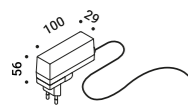

Driver with plug / Alimentatore con spina

Included

Matt Black	Input 110-240V - 50/60Hz Output 24V DC - 18W - IP20	1Z0431020
------------	--	-----------

RIBBON

Maurici Ginés / 2024

The ribbon is a symbol of union and continuity.
The light reaches the table spontaneously,
almost as if a continuation of the electric cable.
Ribbon is the result of research into simple and intuitive graphic gestures.
A project that brings light to the table, in a certain formal sense.