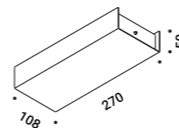

Ceiling driver / Driver da soffitto			Not included
Matt White	Input 110-240V - 50/60Hz Output 24V - 60W - IP20 DALI - PUSH - 1-10V - TRIAC	Max 3 modules	1A4740300.00.05