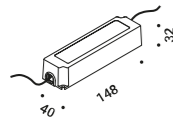

Drivers / Alimentatori

Driver / Alimentatore		Not included
110-240V	24V/25W/IP67/ON/OFF	1Z1120620

Optional accessories / Accessori opzionali

Installation kits / Kit d'installazione

Driver connector IP68 / Connettore driver IP68		Included
1 Piece		1A1660000.00.00