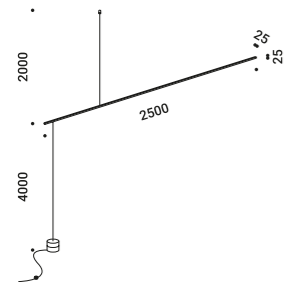

FOSBURY

Davide Groppi / 2014

Suspension / Direct-Indirect / Indoor

Material Metal
Finish .04 Matt Black

Note Suspension luminaire with floor support. Matt white rose. AISI 304 stainless steel suspension cable. Dual emission. Indirect blue light. Transparent cable.
Apparecchio illuminante a sospensione con appoggio a terra. Rosone bianco opaco. Cavo di sospensione in inox AISI 304. Doppia emissione. Luce indiretta blu. Cavo trasparente.

FOSBURY

23W
220-240V - 50/60Hz
2700K - Down 765lm - Up 59lm /
3000K - Down 823lm - Up 59lm
CRI >90
UGR <19
Driver integrated
ON/OFF
CE IP20

Matt Black - 2700K - ON/OFF
Matt Black - 3000K - ON/OFF

1A2590400.27.00
1A2590400.30.00

Optional accessories / Accessori opzionali

Suspension kits / Kit di sospensione

Sloped ceiling suspension kit / Kit di sospensione per soffitto inclinato	Not included
Nickel plated - 1 Piece	1A0510000.00.00