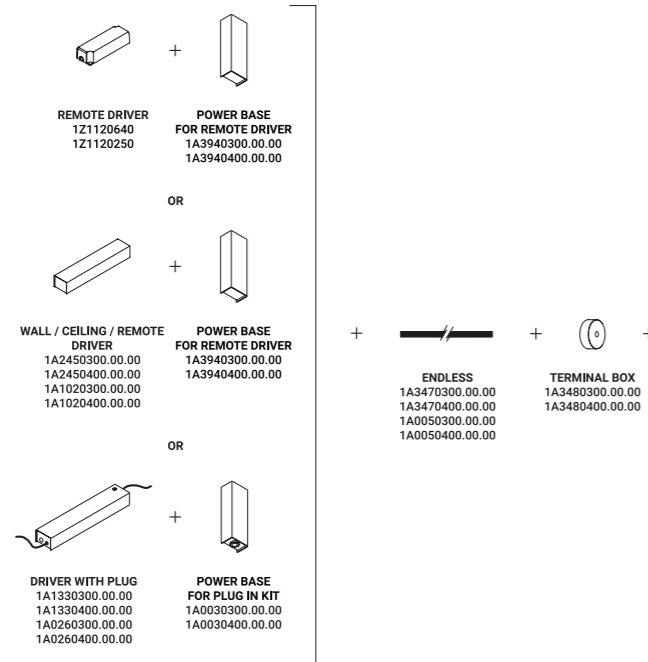

**ENDLESS ON/OFF
(Max 48V DC -
Max 150W - Max 4A)**