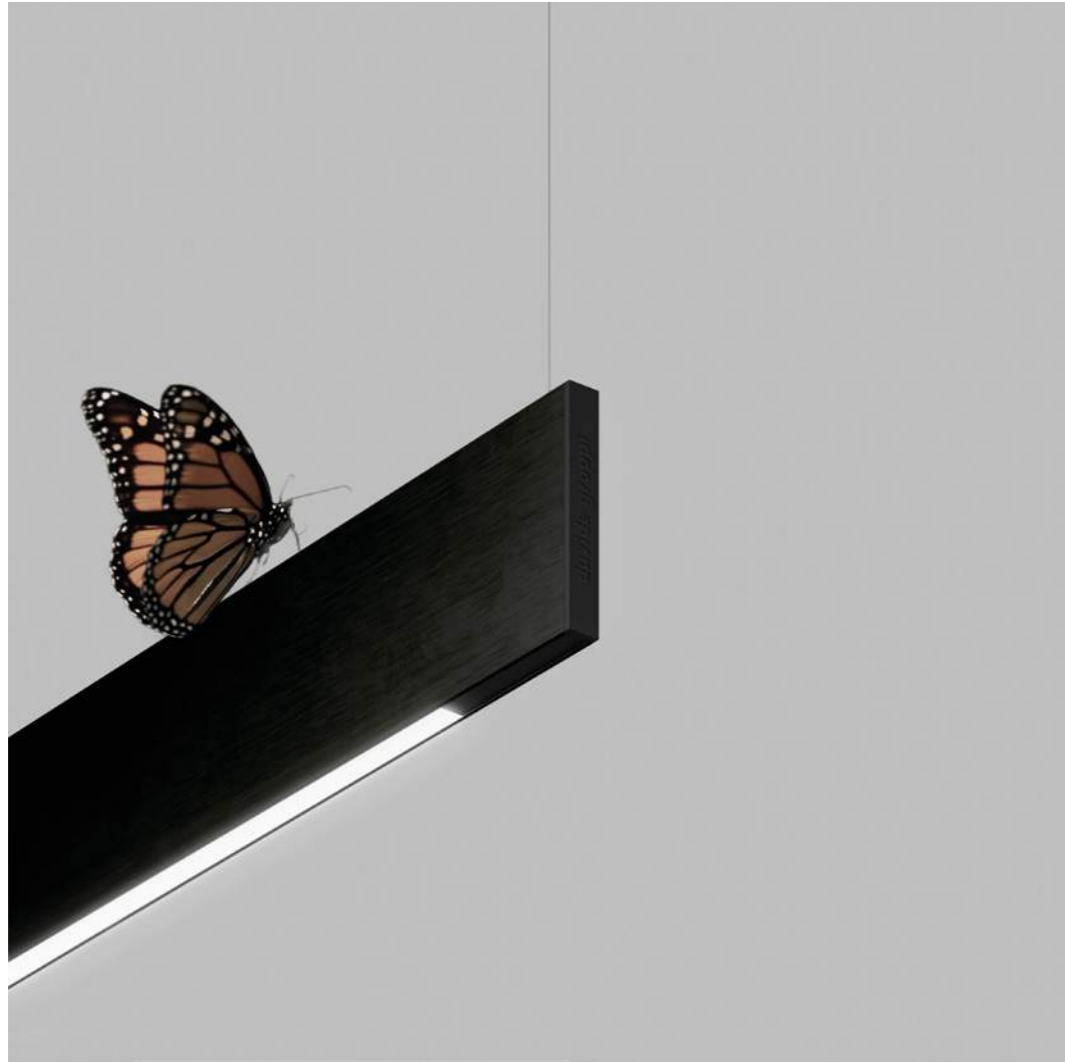

Wall adapter plate / Piastra di adattamento da parete		Not included
Matt White	For mounting on brick masonry walls	1X0050300.01.00

Abba Restaurant
Milano

SOTTOSOPRA

Daide Groppi / 2023

The purity of the suspended cone encases a small light machine that produces direct, indirect and diffused light at the same time.