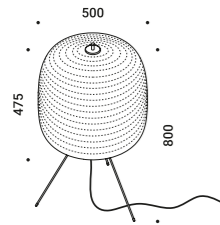

SHOJI OUTDOOR

Davide Groppi - Paola Lenti / 2013

Floor / Diffuse / Outdoor

Material Metal - PBT - Polycarbonate
Finish .00 Standard

Note Outdoor floor luminaire. Hand-stitched shade. Matt black stems. *Apparecchio illuminante da esterno da terra. Paralume cucito a mano. Steli nero opaco. Cavo nero (5 m).*

SHOJI OUTDOOR

Max 18W - E27
100-240V - 50/60Hz
ON/OFF
Bulb not included
C E IP65

Standard - ON/OFF

| 1A3640000.00.00 |

Optional accessories / Accessori opzionali

Installation kits / Kit d'installazione

Driver connector IP68 / Connettore driver IP68

Included

1 Piece

1A1660000.00.00

Bulbs / Lampadine

LED - E27 - A60

Not included

220-240V - 11,2W - 360°
2700K - 1521lm - CRI >90
Energy Efficiency D - Dimmable

1Y0330790

Other accessories / Altri accessori

IP65 Schuko adapter / Adattatore Schuko IP65

Not included

IP65

1A2950000.00.00