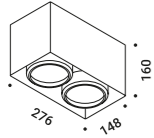

Ceiling / Direct / Indoor

Material Metal
Finish .03 Matt White .34 Matt White/Black Bicolor

Note Ceiling luminaire. Adjustable in all directions. *Apparecchio illuminante da soffitto. Orientabile in tutte le direzioni.*

PUNTO 2 PL
Max 2x21W
100-240V - 50/60Hz
Driver integrated
PUSH
LED modules not included
CE IP20

Matt White - PUSH
Matt White/Black Bicolor - PUSH

1A1120300.00.04
1A1123400.00.04