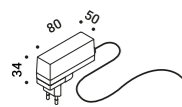

Compulsory accessories / Accessori obbligatori

Drivers / Alimentatori

Driver with plug / Alimentatore con spina		Not included
Matt Black	Input 110-240V - 50/60Hz Output 5V DC - 15W - IP40	1Z1470180