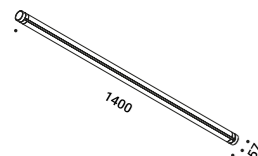

Suspension / Direct-Indirect / Indoor

Material	Metal - PMMA
Finish	.19 Polished Gold .28 Polished Black Chrome

Note Modular suspension luminaire. Adjustable along the horizontal axis. Transparent bar with refractive effect. LED module profile with matt black finish. Details with polished gold or black chrome finish. Matt white rose. Possibility for the luminaire to be powered by ENDLESS conductive tape and by dedicated voltage/current (Max 48V DC - Max 150W - Max 4A). See page: ENDLESS.

Apparecchio illuminante a sospensione componibile. Orientabile lungo l'asse orizzontale. Barra trasparente con effetto rifrattivo. Profilo del modulo LED con finitura nero opaco. Dettagli con finitura oro lucido o cromo nero. Rosone bianco opaco. Alimentabile anche con il tape conduttivo ENDLESS e tensione/corrente dedicata (Max 48V DC - Max 150W - Max 4A). Vedi pagina ENDLESS.

MAGIA - MODULE

19W
24V DC
2700K - 1272lm / 3000K - 1312lm
CRI >90
Driver not included

Polished Gold - 2700K
Polished Gold - 3000K
Polished Black Chrome - 2700K
Polished Black Chrome - 3000K

1A4721900.27.20
1A4721900.30.20
1A4722800.27.20
1A4722800.30.20

Compulsory accessories / Accessori obbligatori

Installation kits / Kit d'installazione

Wire guide / Guidacavo			Not included
Matt Black	1 Piece		1X0020400.01.00

Unipolar wire - 6 m / Cavo unipolare - 6 m			Not included
	1 Piece - Max 60V DC	Max 3 modules	1A4730000.00.00

Suspension kits / Kit di sospensione

Recessed suspension kit for 12,5 mm plasterboard / Kit di sospensione da incasso per cartongesso 12,5 mm			Not included
Matt White	For electrical cables - 1 Piece Plasterboard cut-out Ø 44 mm Minimum space for mounting 70 mm		1X0000300.02.00
Matt Black	For electrical cables - 1 Piece Plasterboard cut-out Ø 44 mm Minimum space for mounting 70 mm		1X0000400.02.00

Ceiling suspension kit / Kit di sospensione da soffitto			Not included
Matt White	For electrical cables - 1 Piece		1X0010300.02.00
Matt Black	For electrical cables - 1 Piece		1X0010400.02.00