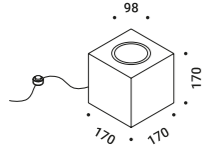

Q

Alberto Zattin / 2000

Floor / Direct / Indoor

Material Cement - Metal
Finish .00 Standard

Note Floor luminaire. Concrete body. Orange cable.

Apparecchio illuminante da terra. Corpo in cemento. Cavo arancione.

Q

Max 10W - GU10
100-240V - 50/60Hz
ON/OFF
Bulb not included
CE IP20

Standard - ON/OFF

| 1A2760000.00.00 |

Optional accessories / Accessori opzionali

Bulbs / Lampadine

LED - GU10 - PAR16

Not included

220-240V - 4,9W - 120°
3000K - 550lm - CRI >80
Energy Efficiency E

1Y0330740