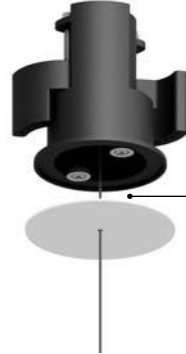

SUSPENSION KITS / KIT DI SOSPENSIONE

Recessed suspension kit / Kit di sospensione da incasso

Suspension kit for 12,5 mm plasterboard
Plasterboard cut-out Ø 44 mm
Minimum space for mounting 70 mm

Kit di sospensione per cartongesso 12,5 mm
Dimensioni taglio cartongesso Ø 44 mm
Spazio minimo per incasso 70 mm

Magnetic fixing
Fissaggio magnetico

Version	Use	Product reference	Finish	Code
Recessed suspension kit 01	For suspension cables	SHANGHAI 1	Matt White	1X0000300.01.00
		SHANGHAI 2 SOTTILE 1 SOTTILE 1 DE SOTTILE 2 SOTTILE 2 DE	Matt Black	1X0000400.01.00
Recessed suspension kit 02	For electrical cables	MAGIA	Matt White	1X0000300.02.00
			Matt Black	1X0000400.02.00
Recessed suspension kit 03	For suspension cables	MASAI 1	Matt White	1X0000300.03.00
		MASAI 2 REFLEX S 1 REFLEX S 2 SPY	Matt Black	1X0000400.03.00
Recessed suspension kit 04	For electrical cables	ASINTOTO	Matt White	1X0000300.04.00
		REFLEX S 2 SHANGHAI 2 SOTTILE 2 SOTTILE 2 DE	Matt Black	1X0000400.04.00
Recessed suspension kit 05	For electrical cables	LOUIS XIV 2	Matt White	1X0000300.05.00
		SOTTOSOPRA 2	Matt Black	1X0000400.05.00
Recessed suspension kit 06	For electrical cables	CATHODE 2	Matt White	1X0000300.06.00
		LED IS MORE 2 MISS 2	Matt Black	1X0000400.06.00