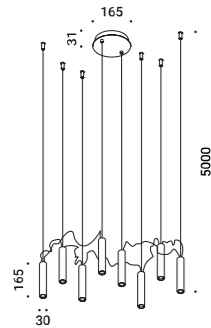

SIMBIOSI

16W
110-240V - 50/60Hz
2700K - 931lm / 3000K - 960lm
CRI >90
Driver integrated
PUSH

CE IP20

Matt White - 2700K - PUSH
Matt White - 3000K - PUSH
Polished Gold - 2700K - PUSH
Polished Gold - 3000K - PUSH
Total Black - 2700K - PUSH
Total Black - 3000K - PUSH

1A2870300.27.04
1A2870300.30.04
1A2871900.27.04
1A2871900.30.04
1A2872600.27.04
1A2872600.30.04

Optional accessories / Accessori opzionali

Suspension kits / Kit di sospensione

Sloped ceiling suspension hook / Gancio di sospensione per soffitto inclinato

Not included

Chrome plated - 1 Piece

1A0530000.00.00