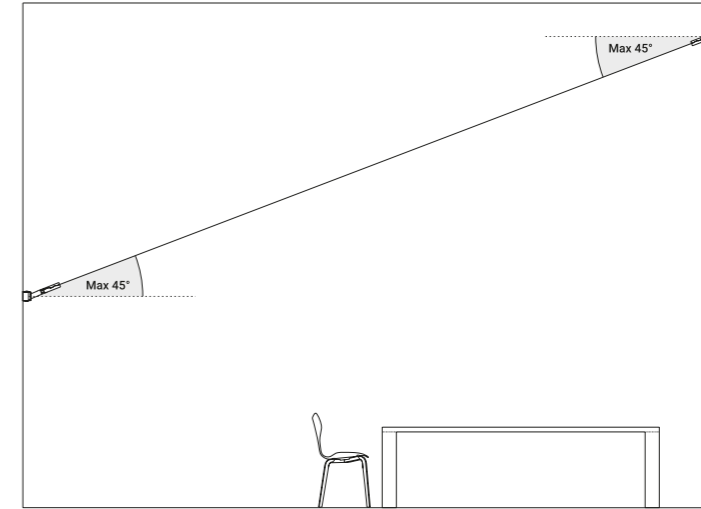

1A0120400.00.00 - Example of installation with kit wall connection vertical sloped 45°