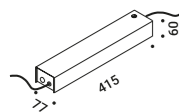

Compulsory accessories / Accessori obbligatori

Drivers for ENDLESS ON/OFF system and CASAMBI / Alimentatori per ENDLESS ON/OFF e CASAMBI

Driver with plug / Alimentatore con spina		Not included
Matt White	Input 100-240V - 50/60Hz Output 48V - Max 60W - Max 1,25A IP20 - ON/OFF	1A1330300.00.00
Matt Black	Input 100-240V - 50/60Hz Output 48V - Max 60W - Max 1,25A IP20 - ON/OFF	1A1330400.00.00