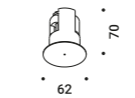

Recessed suspension kit for 12,5 mm plasterboard / Kit di sospensione da incasso per cartongesso 12,5 mm		Not included	
Matt White	For electrical cables - 1 Piece Plasterboard cut-out Ø 44 mm Minimum space for mounting 70 mm	CATHODE 2	1X0000300.06.00
Matt Black	For electrical cables - 1 Piece Plasterboard cut-out Ø 44 mm Minimum space for mounting 70 mm	CATHODE 2	1X0000400.06.00