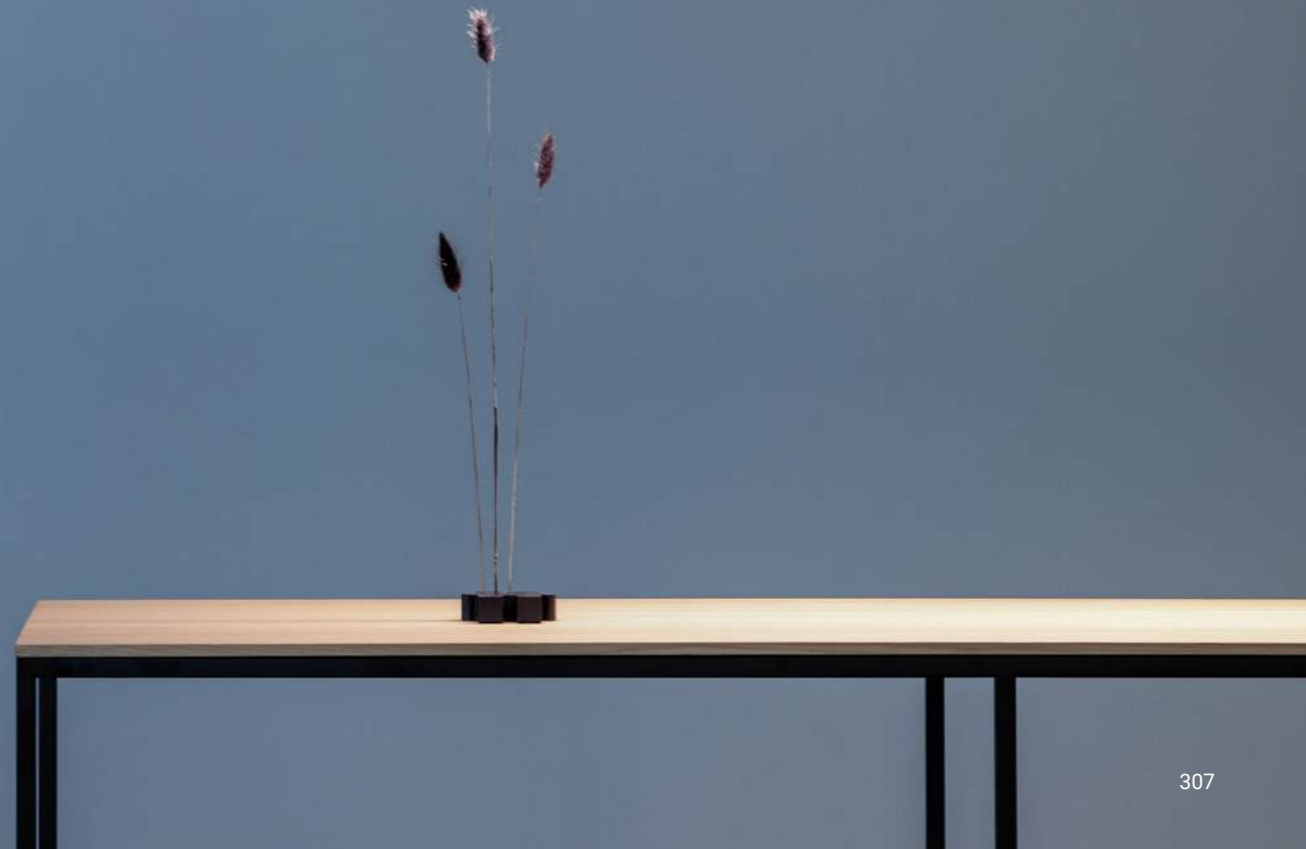

Wall adapter plate / Piastra di adattamento da parete		Not included
Matt White	For mounting on brick masonry walls	1X0050300.01.00

Abba Restaurant
Milano

SOTTOSOPRA

Daide Groppi / 2023

The purity of the suspended cone encases a small light machine that produces direct, indirect and diffused light at the same time.