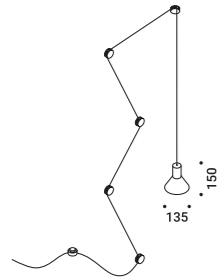

Premio Design Plus 2014

NEURO

Davide Groppi - Beppe Merlano / 2013

Suspension / Direct / Indoor

Material Metal
Finish .03 Matt White .04 Matt Black

Note Suspension luminaire. Five cable clamps included. Matt white cable clamps and white cable for the matt white finish. Matt black cable clamps and black cable for the matt black finish. *Apparecchio illuminante a sospensione. Cinque bloccacavo inclusi. Bloccacavo bianco opaco e cavo bianco per la finitura bianco opaco. Bloccacavo nero opaco e cavo nero per la finitura nero opaco.*