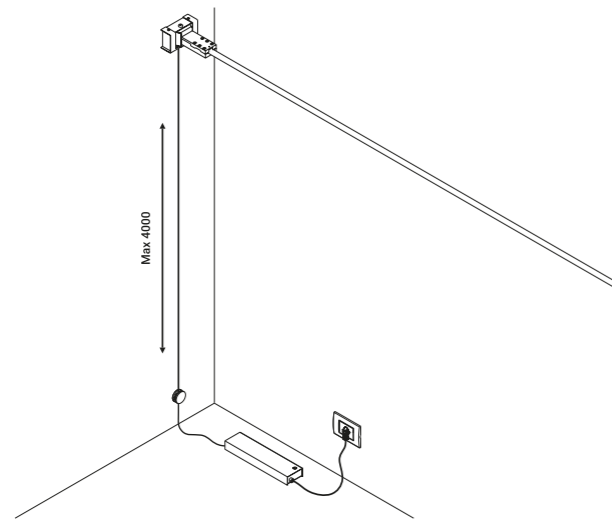

Example of installation with driver with plug