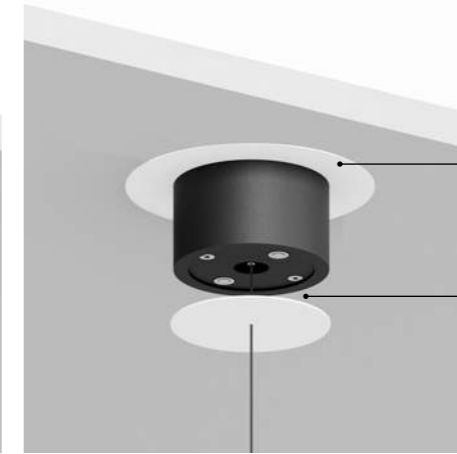

SUSPENSION KITS / KIT DI SOSPENSIONE

Ceiling suspension kit / Kit di sospensione da soffitto

Back plate for masonry ceilings
Back plate per soffitti in muratura

Magnetic fixing
Fissaggio magnetico

Version	Use	Product reference	Finish	Code
Ceiling suspension kit 01	For suspension cables	SHANGHAI 1	Matt White	1X0010300.01.00
		SHANGHAI 2 SOTTILE 1 SOTTILE 1 DE SOTTILE 2 SOTTILE 2 DE	Matt Black	1X0010400.01.00
Ceiling suspension kit 02	For electrical cables	MAGIA	Matt White	1X0010300.02.00
			Matt Black	1X0010400.02.00
Ceiling suspension kit 03	For suspension cables	MASAI 1	Matt White	1X0010300.03.00
		MASAI 2 REFLEX S 1 REFLEX S 2 SPY	Matt Black	1X0010400.03.00
Ceiling suspension kit 04	For electrical cables	ASINTOTO	Matt White	1X0010300.04.00
		REFLEX S 2 SHANGHAI 2 SOTTILE 2 SOTTILE 2 DE	Matt Black	1X0010400.04.00
Ceiling suspension kit 06	For electrical cables	CATHODE 2	Matt White	1X0010300.06.00
		LED IS MORE 2 MISS 2	Matt Black	1X0010400.06.00
Back plate	For masonry ceilings		Matt White	1X0050300.01.00