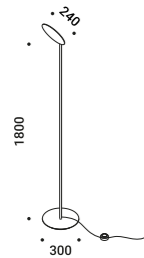

STOP

Davide Groppi / 2024

Floor / Indirect / Indoor

Material Brass - Metal
Finish .01 Polished Chrome .19 Polished Gold

Note Floor luminaire. Adjustable Gravity Black matt black head. Matt black *Apparecchio illuminante da terra. Testa orientabile nero opaco Gravity Black.*
base. Dimmer on the cable. Black cable. *Base nero opaco. Dimmer lungo il cavo. Cavo nero.*

STOP

28W

24V DC

2700K - 3335lm / 3000K - 3500lm

CRI >90

Driver with plug included

Dimmer on board

CE IP20

Polished Chrome - 2700K - Dimmer on board

1A4760100.27.06

Polished Chrome - 3000K - Dimmer on board

1A4760100.30.06

Polished Gold - 2700K - Dimmer on board

1A4761900.27.06

Polished Gold - 3000K - Dimmer on board

1A4761900.30.06

Optional accessories / Accessori opzionali

Drivers / Alimentatori

Driver with plug / Alimentatore con spina

Included

Matt Black

Input 110-240V - 50/60Hz

1Z0431300

Output 24V DC - 36W - IP20