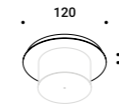

Version	Use	Product reference	Finish	Code
Ceiling suspension kit 01	For suspension cables	SHANGHAI 1	Matt White	1X0010300.01.00
		SHANGHAI 2 SOTTILE 1 SOTTILE 1 DE SOTTILE 2 SOTTILE 2 DE	Matt Black	1X0010400.01.00
Ceiling suspension kit 02	For electrical cables	MAGIA	Matt White	1X0010300.02.00
			Matt Black	1X0010400.02.00
Ceiling suspension kit 03	For suspension cables	MASAI 1	Matt White	1X0010300.03.00
		MASAI 2 REFLEX S 1 REFLEX S 2 SPY	Matt Black	1X0010400.03.00
Ceiling suspension kit 04	For electrical cables	ASINTOTO	Matt White	1X0010300.04.00
		REFLEX S 2 SHANGHAI 2 SOTTILE 2 SOTTILE 2 DE	Matt Black	1X0010400.04.00
Ceiling suspension kit 06	For electrical cables	CATHODE 2	Matt White	1X0010300.06.00
		LED IS MORE 2 MISS 2	Matt Black	1X0010400.06.00
Back plate	For masonry ceilings		Matt White	1X0050300.01.00