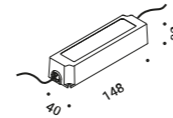

Concrete box / Cassaforma per cemento	Not included
Standard	1A4460000.00.00

Plasterboard frame 12,5 mm / Cornice per cartongesso 12,5 mm	Not included	
Matt White	Cut-out 100x100 mm Minimum space for mounting 110 mm	1A4470300.00.00

Drivers / Alimentatori