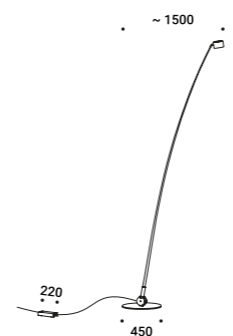

SAMPEI 440
Max 21W
220-240V - 50/60Hz
2700K - 1859lm / 3000K - 1943lm
CRI >90
Driver integrated
Dimmer on board
CE IP20

Matt White - 2700K - Dimmer on board	1A3760300.27.06
Matt White - 3000K - Dimmer on board	1A3760300.30.06
Matt Black - 2700K - Dimmer on board	1A3760400.27.06
Matt Black - 3000K - Dimmer on board	1A3760400.30.06
Magic Blue - 2700K - Dimmer on board	1A3762000.27.06
Magic Blue - 3000K - Dimmer on board	1A3762000.30.06
Copper Brown - 2700K - Dimmer on board	1A3763700.27.06
Copper Brown - 3000K - Dimmer on board	1A3763700.30.06
Umbra Grey - 2700K - Dimmer on board	1A3764100.27.06
Umbra Grey - 3000K - Dimmer on board	1A3764100.30.06