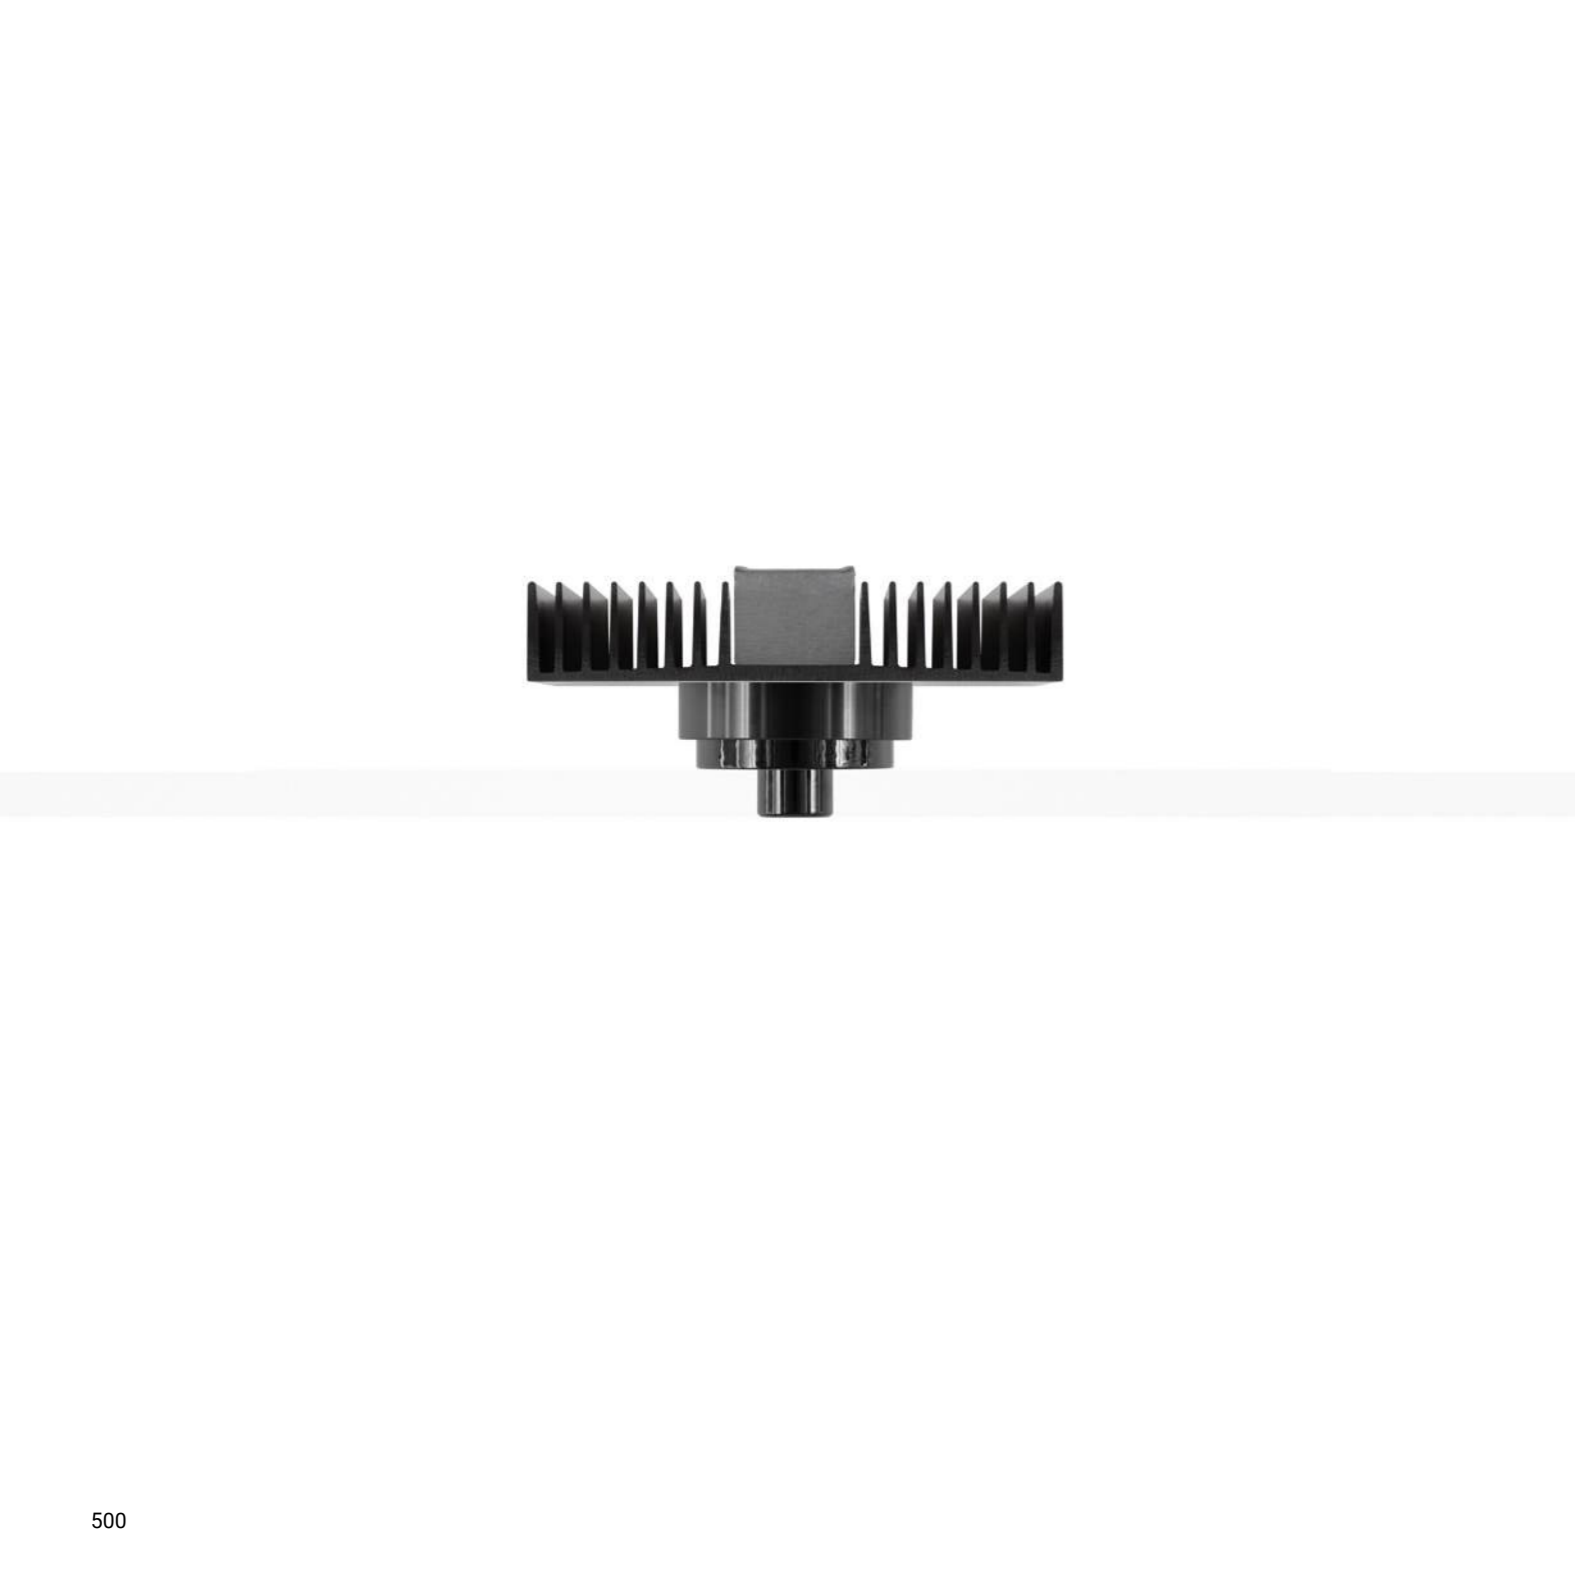

1A2170400.00.00 - 1A3980400.00.00 - NULLA 25 installation conditions