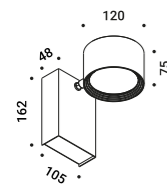

SPOT

Max 21W
220-240V - 50/60Hz
Driver integrated
PUSH
LED module not included

Matt White - PUSH
Matt Black - PUSH
Matt Black/Polished Gold - PUSH

1A1080300.00.04
1A1080400.00.04
1A1084900.00.04