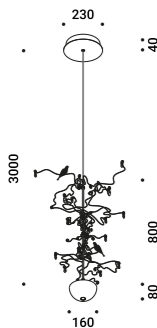

LOUIS XIV 1

Ceiling driver version
18W
110-240V - 50/60Hz
2700K - Up 842lm - Down 198lm /
3000K - Up 842lm - Down 198lm
CRI >90
UGR <19
Driver integrated
DALI - PUSH - 1-10V
CE IP20

Polished Gold - 2700K - DALI - PUSH - 1-10V
Polished Gold - 3000K - DALI - PUSH - 1-10V

1A4361900.27.07
1A4361900.30.07