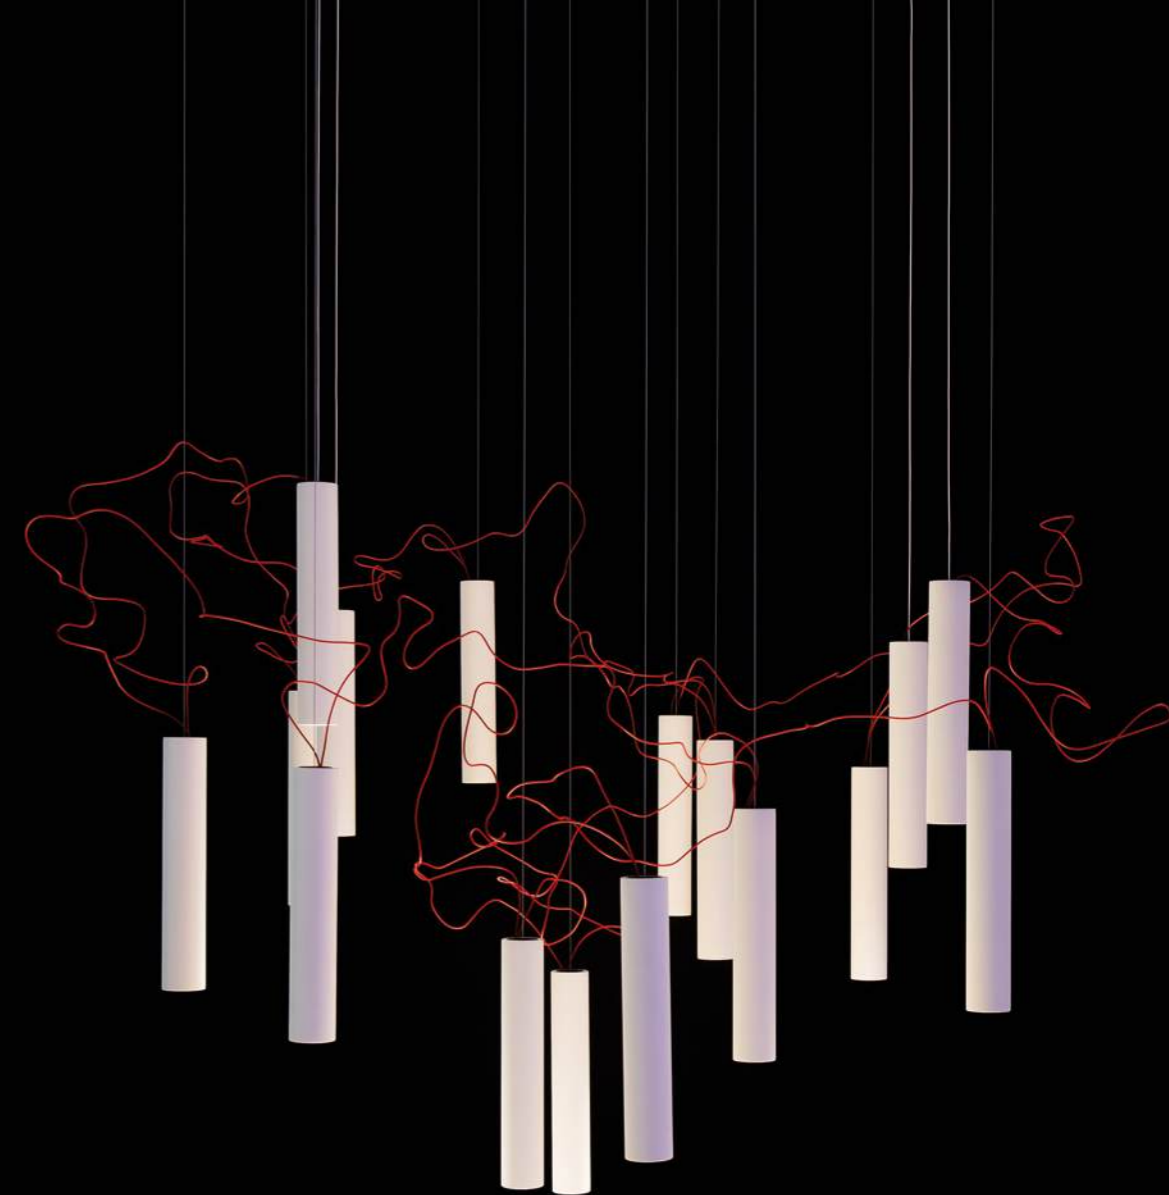

Private Residence
Bologna

SIMBIOSI

SOTTILE

Daide Groppi / 2023

A blade of light just 7 millimetres thick,
the expression of that purest and most essential part of our thought.
The surprise of an extremely thin, yet at the same time very bright, lamp.
Luminaire designed also to be powered by ENDLESS conductive tape.