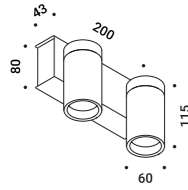

DOT P DE

Dual emission
29W
220-240V - 50/60Hz
2700K / 3000K
CRI >97
Driver integrated
DALI

CE IP20

Matt White - 2700K - DALI	1A4900300.27.01
Matt White - 3000K - DALI	1A4900300.30.01
Matt Black - 2700K - DALI	1A4900400.27.01
Matt Black - 3000K - DALI	1A4900400.30.01
Matt Black/Polished Gold - 2700K - DALI	1A4904900.27.01
Matt Black/Polished Gold - 3000K - DALI	1A4904900.30.01