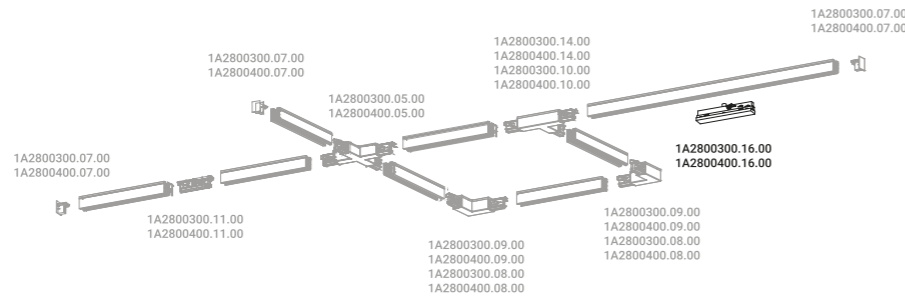

Linea pura nello spazio.
Il nostro binario accoglie i modelli Dot, Mira e Spot.

Power right connector and power left connector installation

Power intermediate connector installation

Tracks and profiles-Ceiling-Wall / Direct / Indoor