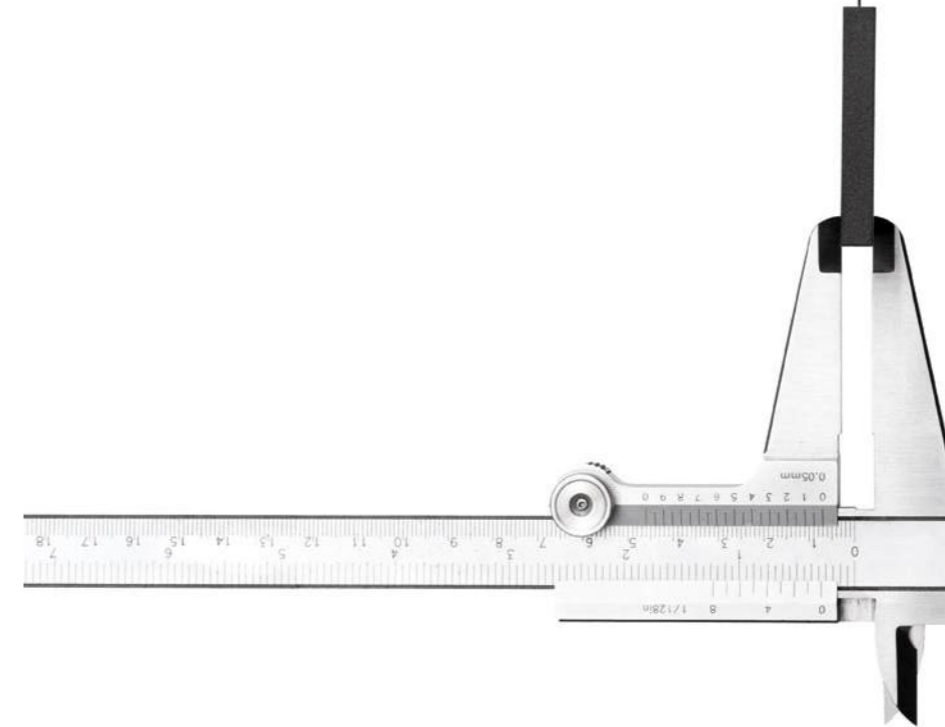

Optional accessories / Accessori opzionali

Suspension kits / Kit di sospensione

Sloped ceiling suspension hook / Gancio di sospensione per soffitto inclinato		Not included
Chrome plated - 1 Piece	SOTTILE 1 / SOTTILE 1 DE	1A0530000.00.00

Recessed suspension kit for 12,5 mm plasterboard / Kit di sospensione da incasso per cartongesso 12,5 mm		Not included
Matt White	For suspension cables - 1 Piece Plasterboard cut-out Ø 44 mm Minimum space for mounting 70 mm	1X0000300.01.00
Matt Black	For suspension cables - 1 Piece Plasterboard cut-out Ø 44 mm Minimum space for mounting 70 mm	1X0000400.01.00
Matt White	For electrical cables - 1 Piece Plasterboard cut-out Ø 44 mm Minimum space for mounting 70 mm	SOTTILE 2 / SOTTILE 2 DE 1X0000300.04.00
Matt Black	For electrical cables - 1 Piece Plasterboard cut-out Ø 44 mm Minimum space for mounting 70 mm	SOTTILE 2 / SOTTILE 2 DE 1X0000400.04.00

Ceiling suspension kit / Kit di sospensione da soffitto		Not included
Matt White	For suspension cables - 1 Piece	1X0010300.01.00
Matt Black	For suspension cables - 1 Piece	1X0010400.01.00
Matt White	For electrical cables - 1 Piece	SOTTILE 2 / SOTTILE 2 DE 1X0010300.04.00
Matt Black	For electrical cables - 1 Piece	SOTTILE 2 / SOTTILE 2 DE 1X0010400.04.00

Wall adapter plate / Piastra di adattamento da parete		Not included
Matt White	For mounting on brick masonry walls	1X0050300.01.00