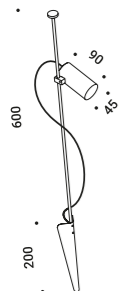

Floor / Direct / Outdoor

Material AISI 316L Stainless Steel - Metal

Finish .04 Matt Black

Note Outdoor lamp with spike. Adjustable in all directions. AISI 316L stainless steel stem. Black cable (5 m). *Apparecchio illuminante da esterno a picchetto. Orientabile in tutte le direzioni. Stelo in inox AISI 316L. Cavo nero (5 m).*

GRILLO

4,2W
24V DC
2700K - 262lm / 3000K - 282lm
CRI >90
Driver not included
CE IP67

Matt Black - 2700K
Matt Black - 3000K

1A3570400.27.20
1A3570400.30.20