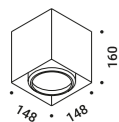

Ceiling / Direct / Indoor

Material Metal
Finish .03 Matt White .34 Matt White/Black Bicolor

Note Ceiling luminaire. Adjustable in all directions. *Apparecchio illuminante da soffitto. Orientabile in tutte le direzioni.*

PUNTO PL

Max 21W
100-240V - 50/60Hz
Driver integrated
PUSH
LED module not included
CE IP20

Matt White - PUSH
Matt White/Black Bicolor - PUSH

1A1110300.00.04
1A1113400.00.04