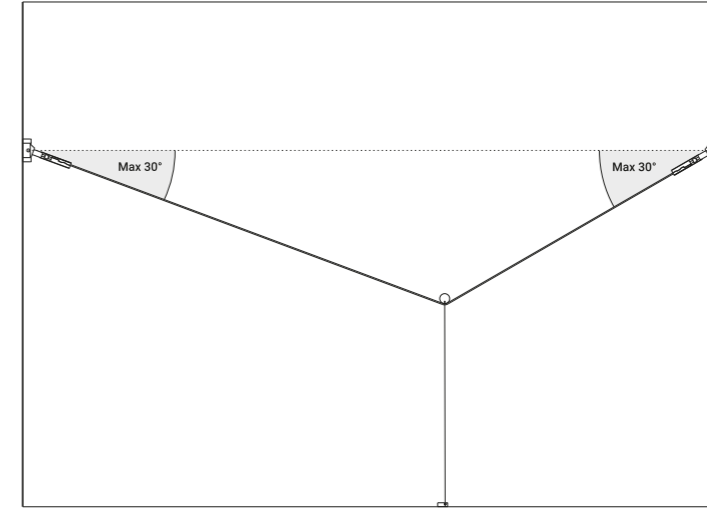

Possibilities of strip LED installation for dual emission

1A5680400.00.00 - Example of installation with bending accessory