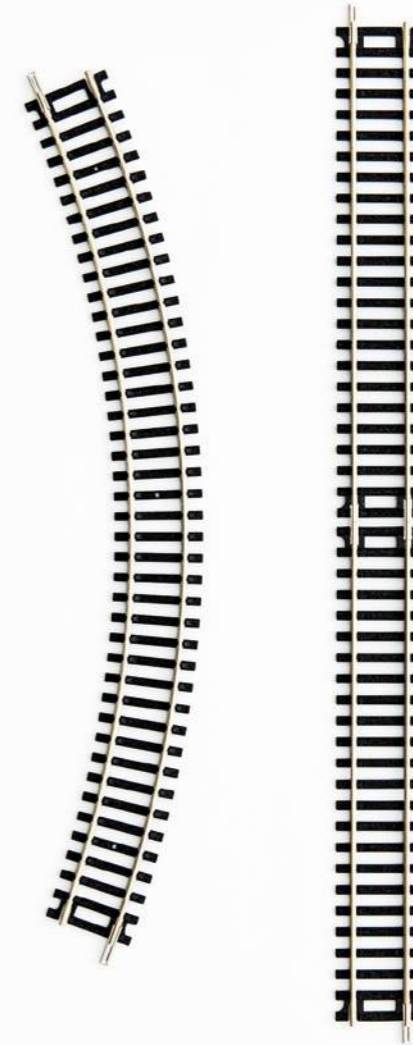

RAIL

Davide Groppi / 2019

Wall / Direct / Indoor

Material ABS - Metal
Finish .00 Standard

Note Wall luminaire. Matt black modular tracks. Dimmer on the cable. *Apparecchio illuminante da parete. Binari componibili nero opaco. Black cable. Dimmer lungo il cavo. Cavo nero.*

RAIL

22W
24V DC
3000K - 2000lm
CRI >90
Driver included
Dimmer on board
CE IP20

Standard - 3000K - Dimmer on board

| 1A3400000.30.06 |