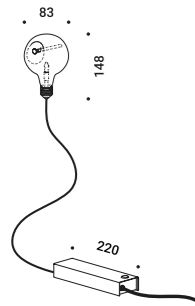

EDISON'S NIGHTMARE

Harry Thaler / 2014

Wall / Diffuse / Indoor

Material Blown glass - Metal
Finish .00 Standard

Note Wall luminaire. Blown glass diffuser. Dimmer on the cable. Transparent cable. *Apparecchio illuminante da parete. Diffusore in vetro soffiato. Dimmer lungo il cavo. Cavo trasparente.*

EDISON'S NIGHTMARE

Max 10W - G4 - 12V
100-240V - 50/60Hz
Driver integrated
Dimmer on board
Bulb included
CE IP20

Standard - Dimmer on board

| 1A3380000.00.06 |