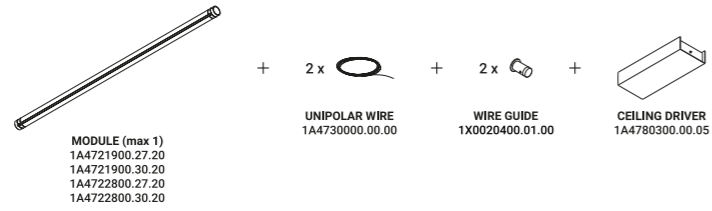

Single installation
with ceiling driver