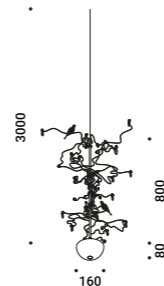

LOUIS XIV 2

Remote driver version
14W
Max 250mA DC
2700K - Up 842lm - Down 198lm /
3000K - Up 842lm - Down 198lm
CRI >90
UGR <19
Driver not included
2 Drivers required
CE IP20

Polished Gold - 2700K
Polished Gold - 3000K

1A4361900.27.20
1A4361900.30.20