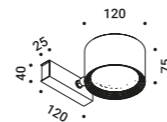

SPOT ENDLESS

ENDLESS version only
Max 13W - Max 0,34A
48V DC
Driver not included
See page ENDLESS
LED module not included

Matt White
Matt Black
Matt Black/Polished Gold

1A1080300.00.40
1A1080400.00.40
1A1084900.00.40