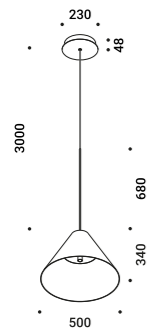

SOTTOSOPRA 1

Ceiling driver version
27W
110-240V - 50/60Hz
2700K - Up 375lm - Down 366lm /
3000K - Up 387lm - Down 366lm
CRI >90
UGR <19
Driver integrated
DALI - PUSH - 1-10V
CE IP20

Matt White - 2700K - DALI - PUSH - 1-10V | 1A4540300.27.07
Matt White - 3000K - DALI - PUSH - 1-10V | 1A4540300.30.07