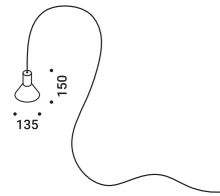

NEURO OUTDOOR

Davide Groppi - Beppe Merlano / 2022

Suspension / Direct / Outdoor

Material AISI 316L Stainless Steel - Metal
Finish **.04** Matt Black **.32** Copper Oxide

Note Outdoor suspension luminaire. Black cable (10 m). *Apparecchio illuminante da esterno a sospensione. Cavo nero (10 m).*