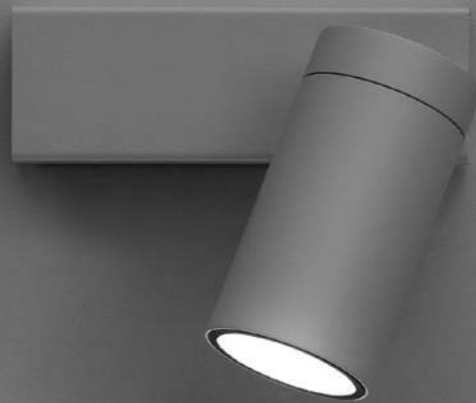

WALL / PARETE

DOT P

Omar Carraglia - Davide Groppi / 2015

A tool to light.

**A luminaire designed for use with state-of-the-art LED modules to offer superior performance and a wide range of light beams.
Luminaire available also in ENDLESS version.**