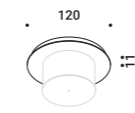

Wall adapter plate / Piastra di adattamento da parete		Not included	
Matt White	For mounting on brick masonry walls	CATHODE 2	1X0050300.01.00