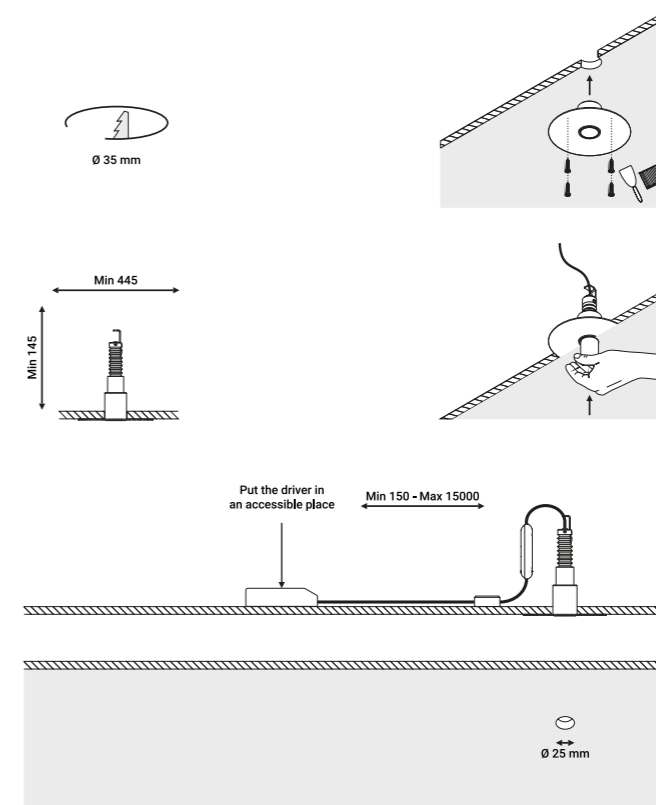

1A2210400.00.00 - NULLA 18 installation conditions