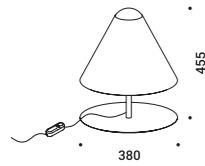

ABA

Omar Carraglia / 2007

Table / Diffuse / Indoor

Material Metal - Methacrylate
Finish .03 Matt White

Note Table luminaire. Dimmer on the cable. White cable.

Apparecchio illuminante da tavolo. Dimmer lungo il cavo. Cavo bianco.