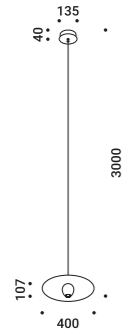

OVONELPIATTO

Massimiliano Alajmo - Raffaele Alajmo / 2010

Suspension / Direct / Indoor

Material Metal
Finish .03 Matt White

Note Suspension luminaire. Matt white rose. White cable. *Apparecchio illuminante a sospensione. Rosone bianco opaco. Cavo bianco.*

OVONELPIATTO

Max 20W - GU4 - 12V
230-240V - 50/60Hz
ON/OFF
Bulb not included
CE IP20 0,5 m

Matt White - ON/OFF

1A2880300.00.00

Optional accessories / Accessori opzionali

Bulbs / Lampadine

LED - GU4 - MR11

Not included

12V - 4W - 24°
2700K - 200lm - CRI >80
Energy Efficiency G

1Y0330450