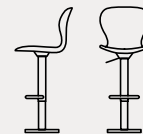

Table of contents

p. 33

Listino prezzi

Price list

p. 37

Gas lift stools

Academy
CB2326 | CB2326-MTO
44,5x49,5 H120(103)
HS 81,5(64,5) cm

Academy AC
CB2328 | CB2328-MTO
54,5x51,5 H120(103)
HS82(65) HB98(81) cm

Academy TR
CB2325
41x43 H98(80,5)
HS80,5(62,5) cm

Cosmopolitan
CB2327
44x43 H91(74)
HS80(63) cm

Ops!
CB2322 | CB2322-MTO
44,5x54 H119(102)
HS80,5(63,5) cm

Riley
CB2331 | CB2331-MTO
42x44,5 H95(78)
HS84(67) cm