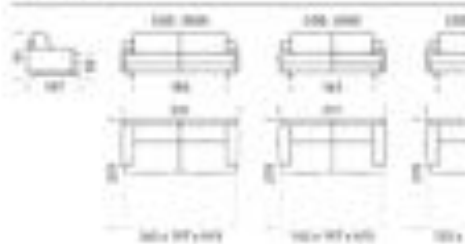

App

Clotilde

116

Model: 12733