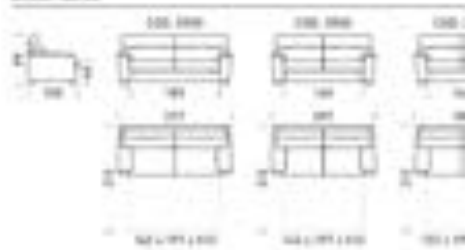

Parigi

1 2 3 4 5 6 7 8

SEAT: 120x80

Plunge

Clonne

114

PICTURE FRAME / FOOT FINISHES

Valentina