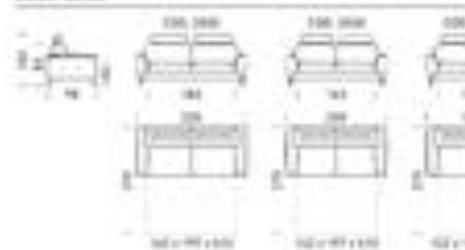

Model: 12733