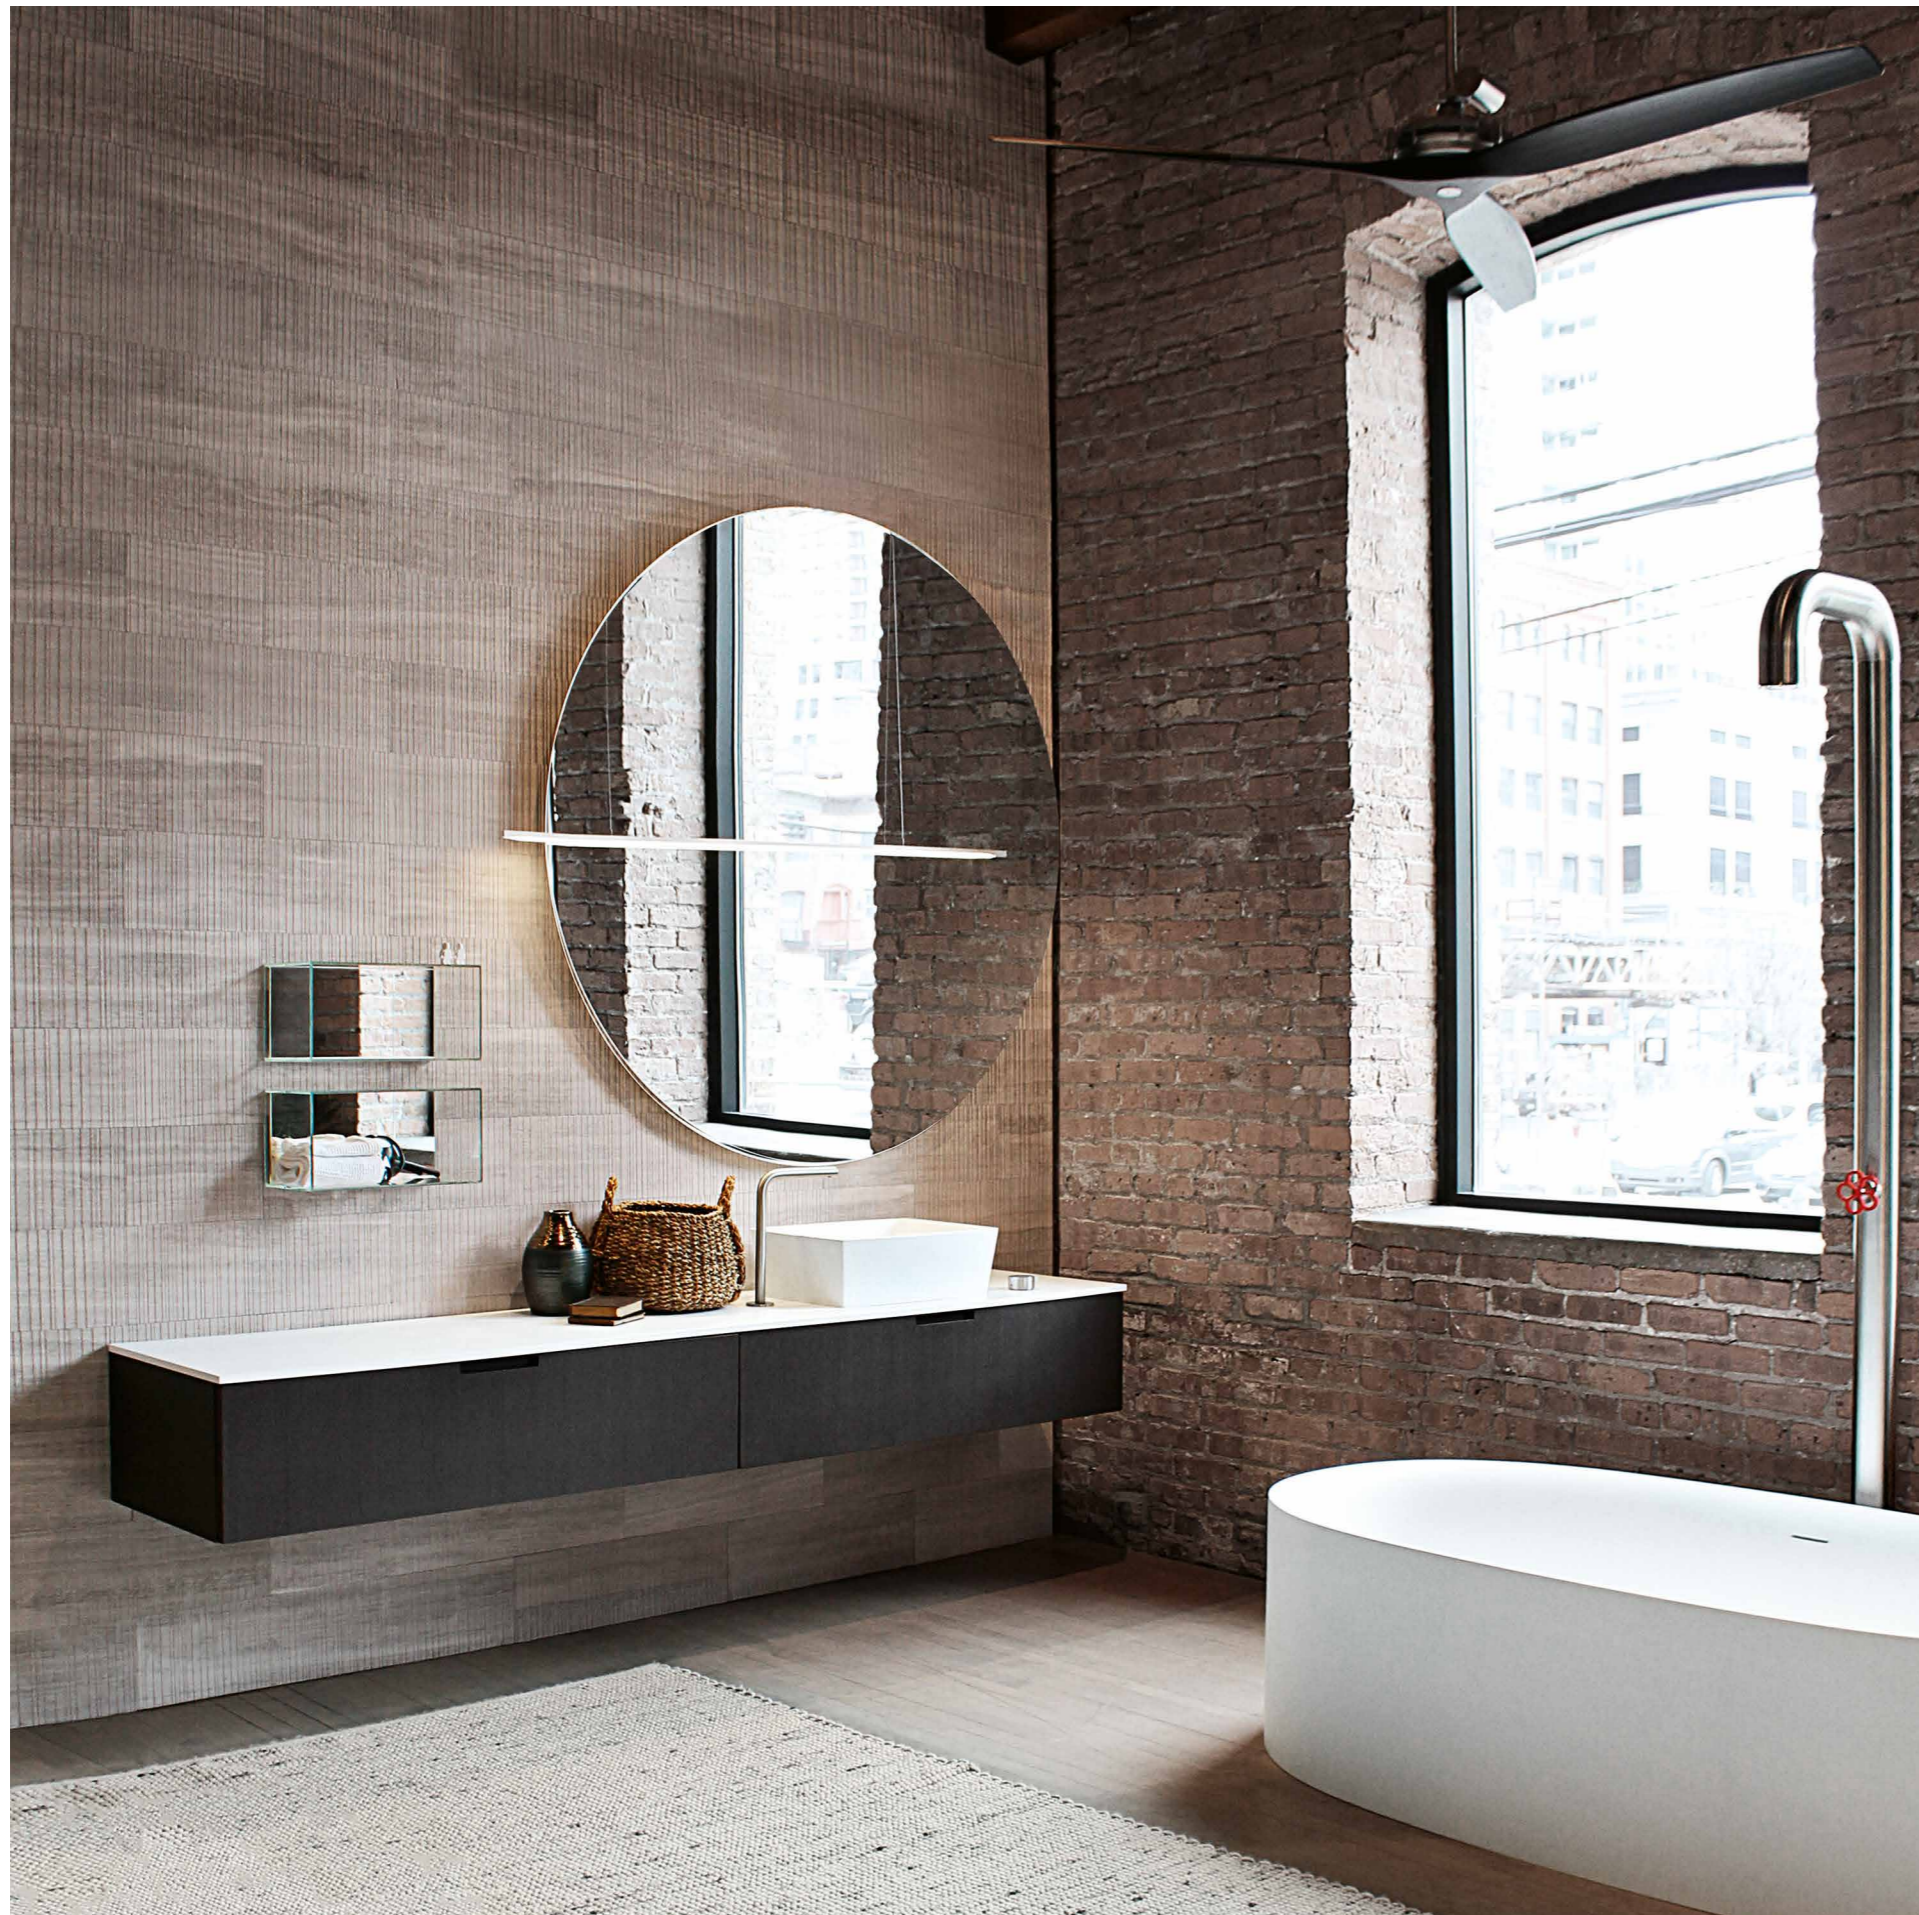

Programma Standard /
P. Lissoni + CRS Boffi 2010
mobili cabinets
Gobi / M. Wanders 2001
lavabo washbasin
AF21 /
N. Fukasawa 2010
rubinetto tap
Lotus / N. Fukasawa 2014
specchio mirror
Giò / CRS Boffi 2014
lampada lamp
Glass / P. Lissoni 2001
mobili a giorno
open-faced wall units
Pipe / M. Wanders 2001
doccia shower
Sabbia / N. Fukasawa 2008
vasca bathtub
Air / G. Gianturco 2002
ventilatore ceiling fan
Ofte / 2014
tappeto rug
116 117