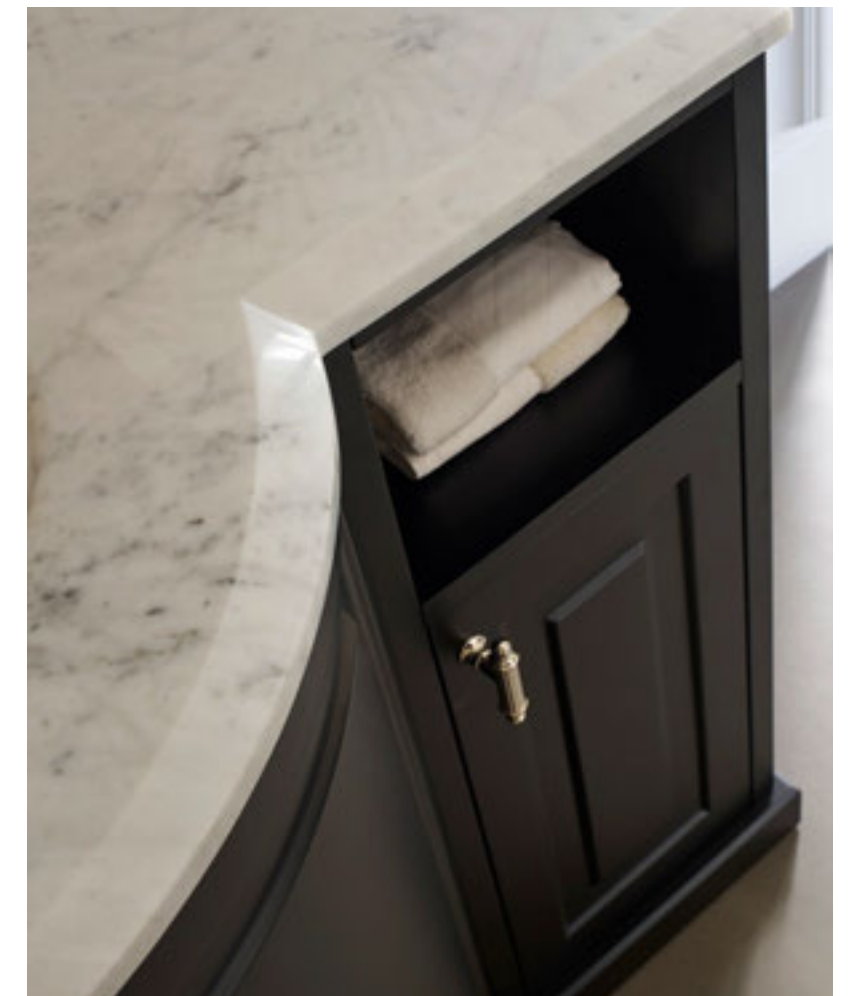

KENT

Vanity Unit

VANITY UNIT

Kent matte dark grey with Bianco Carrara marble top,
polished nickel finish
White 50 under countertop basin

ACCESSORIES

Cavendish

Wall-mounted soap dispenser, polished nickel finish
Towel ring, polished nickel finish

LIGHTING

Daisy Velvet black, polished nickel finish

MIRROR

Château, dark grey colour

HOME BOUTIQUE

Plush wash cloth, milk milk
Frette for Devon&Devon
Vintage Leather candle 180gr

WALLPAPER

Corolla 5