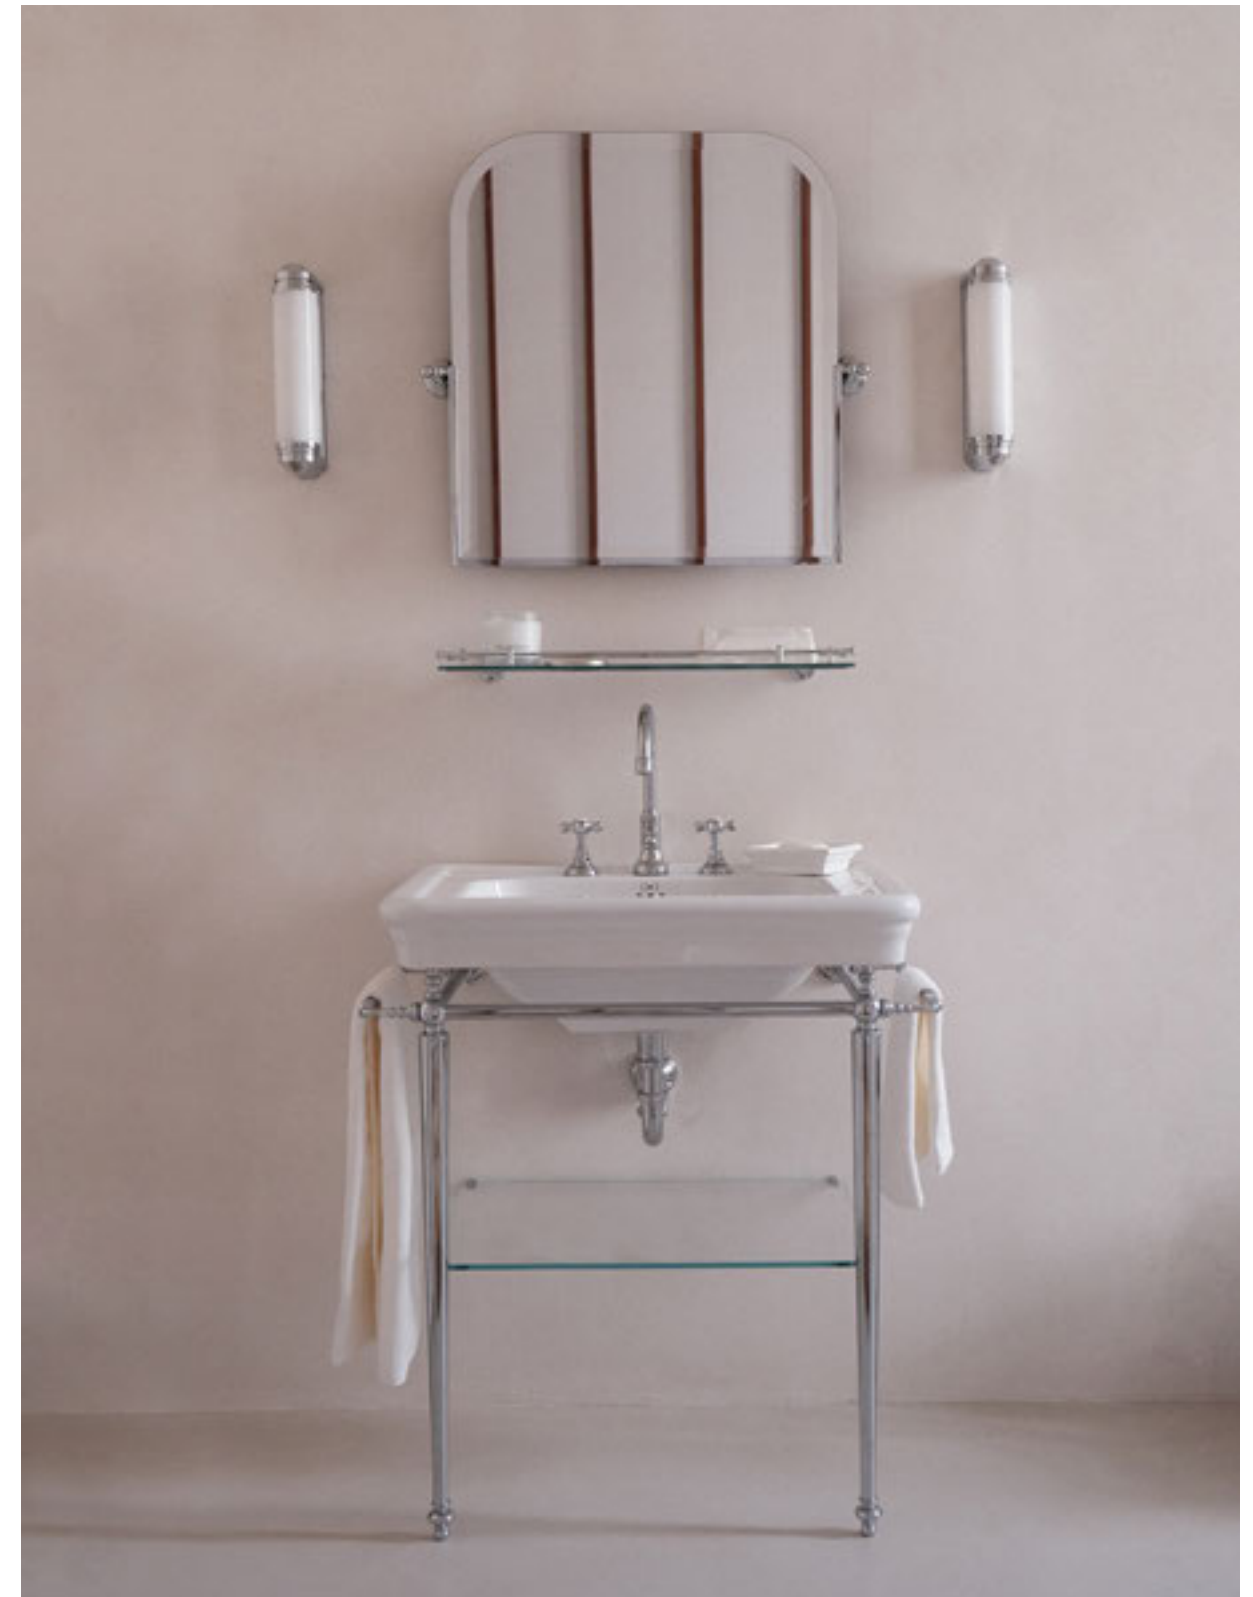

Collections

FROM TIMELESS PIECES TO CONTEMPORARY DESIGN CLASSICS

Devon&Devon accompanies the design choices of its clients with exclusive, complete and coordinated interior design solutions and with great attention to every detail of the project. The collections include products for the bathroom (sanitaryware, bathtubs, showers, taps and fittings, mixer taps and shower heads, furniture and consoles) and solutions dedicated to the whole home, such as marble, ceramic and wood flooring and wall coverings; wallpaper and furniture; mirrors, lamps and wall lamps and an entire boutique of home and lifestyle items inspired by the brand's iconic style and a philosophy of living made up of details that make the difference.

Devon&Devon accompagna le scelte progettuali dei propri clienti con soluzioni di interior design esclusive, complete e coordinate e con un'attenzione straordinaria a ogni dettaglio del progetto. Le collezioni includono prodotti per l'ambiente-bagno (sanitari, vasche, docce, rubinetterie, miscelatori e soffioni; arredi e consolle) e soluzioni dedicate a tutta la casa, come i pavimenti e i rivestimenti in marmo, ceramica e legno; le carte da parati e i mobili; gli specchi, le lampade e le applique e un'intera boutique di oggetti per la casa e il lifestyle ispirati allo stile iconico del brand e a una filosofia dell'abitare fatta di particolari che fanno la differenza.