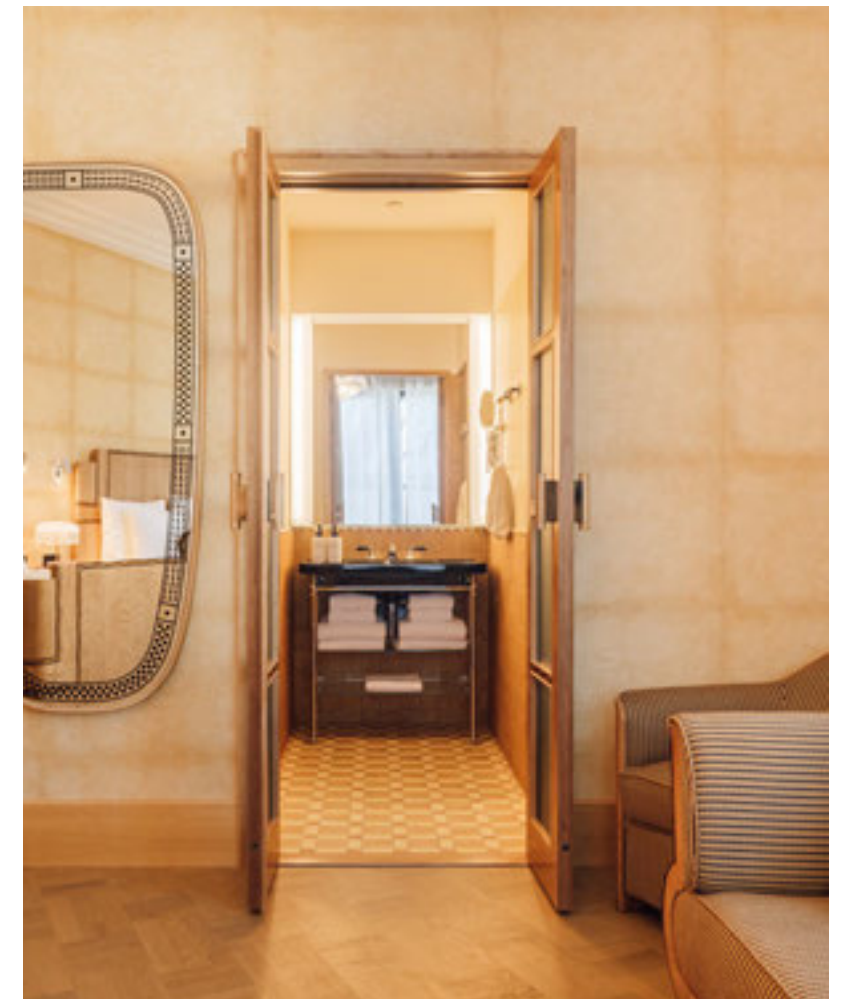

## *Console*

Sommerro House, Oslo

↑

CONSOLE

Bespoke ceramic basin with two glass shelves and metallic legs in chrome finish

←

CONSOLE

Bespoke ceramic basin with two glass shelves and metallic legs in chrome finish