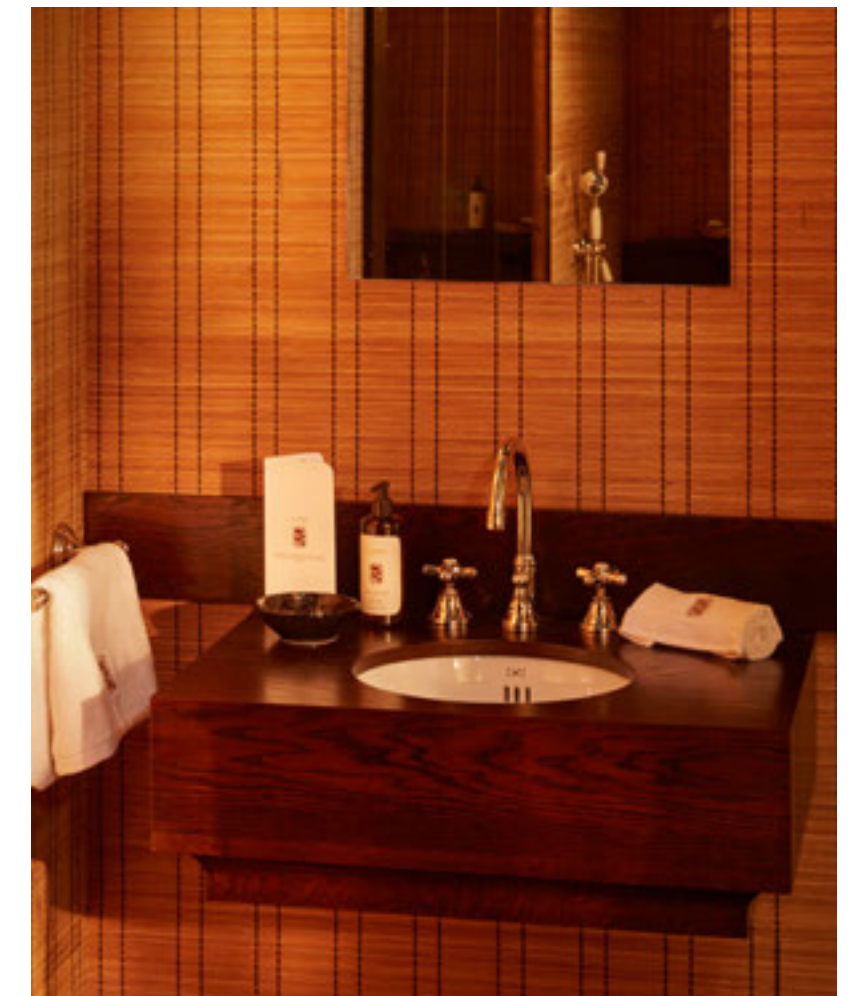

## *Taps*

La Pinède by Marthe Simon & Paul Peller, Paris

TAPS

City

3 hole basin set with pop-up waste and longer spout, chrome finish

SANITARYWARE

Babylon Ceramic basin

SHOWER ROSE