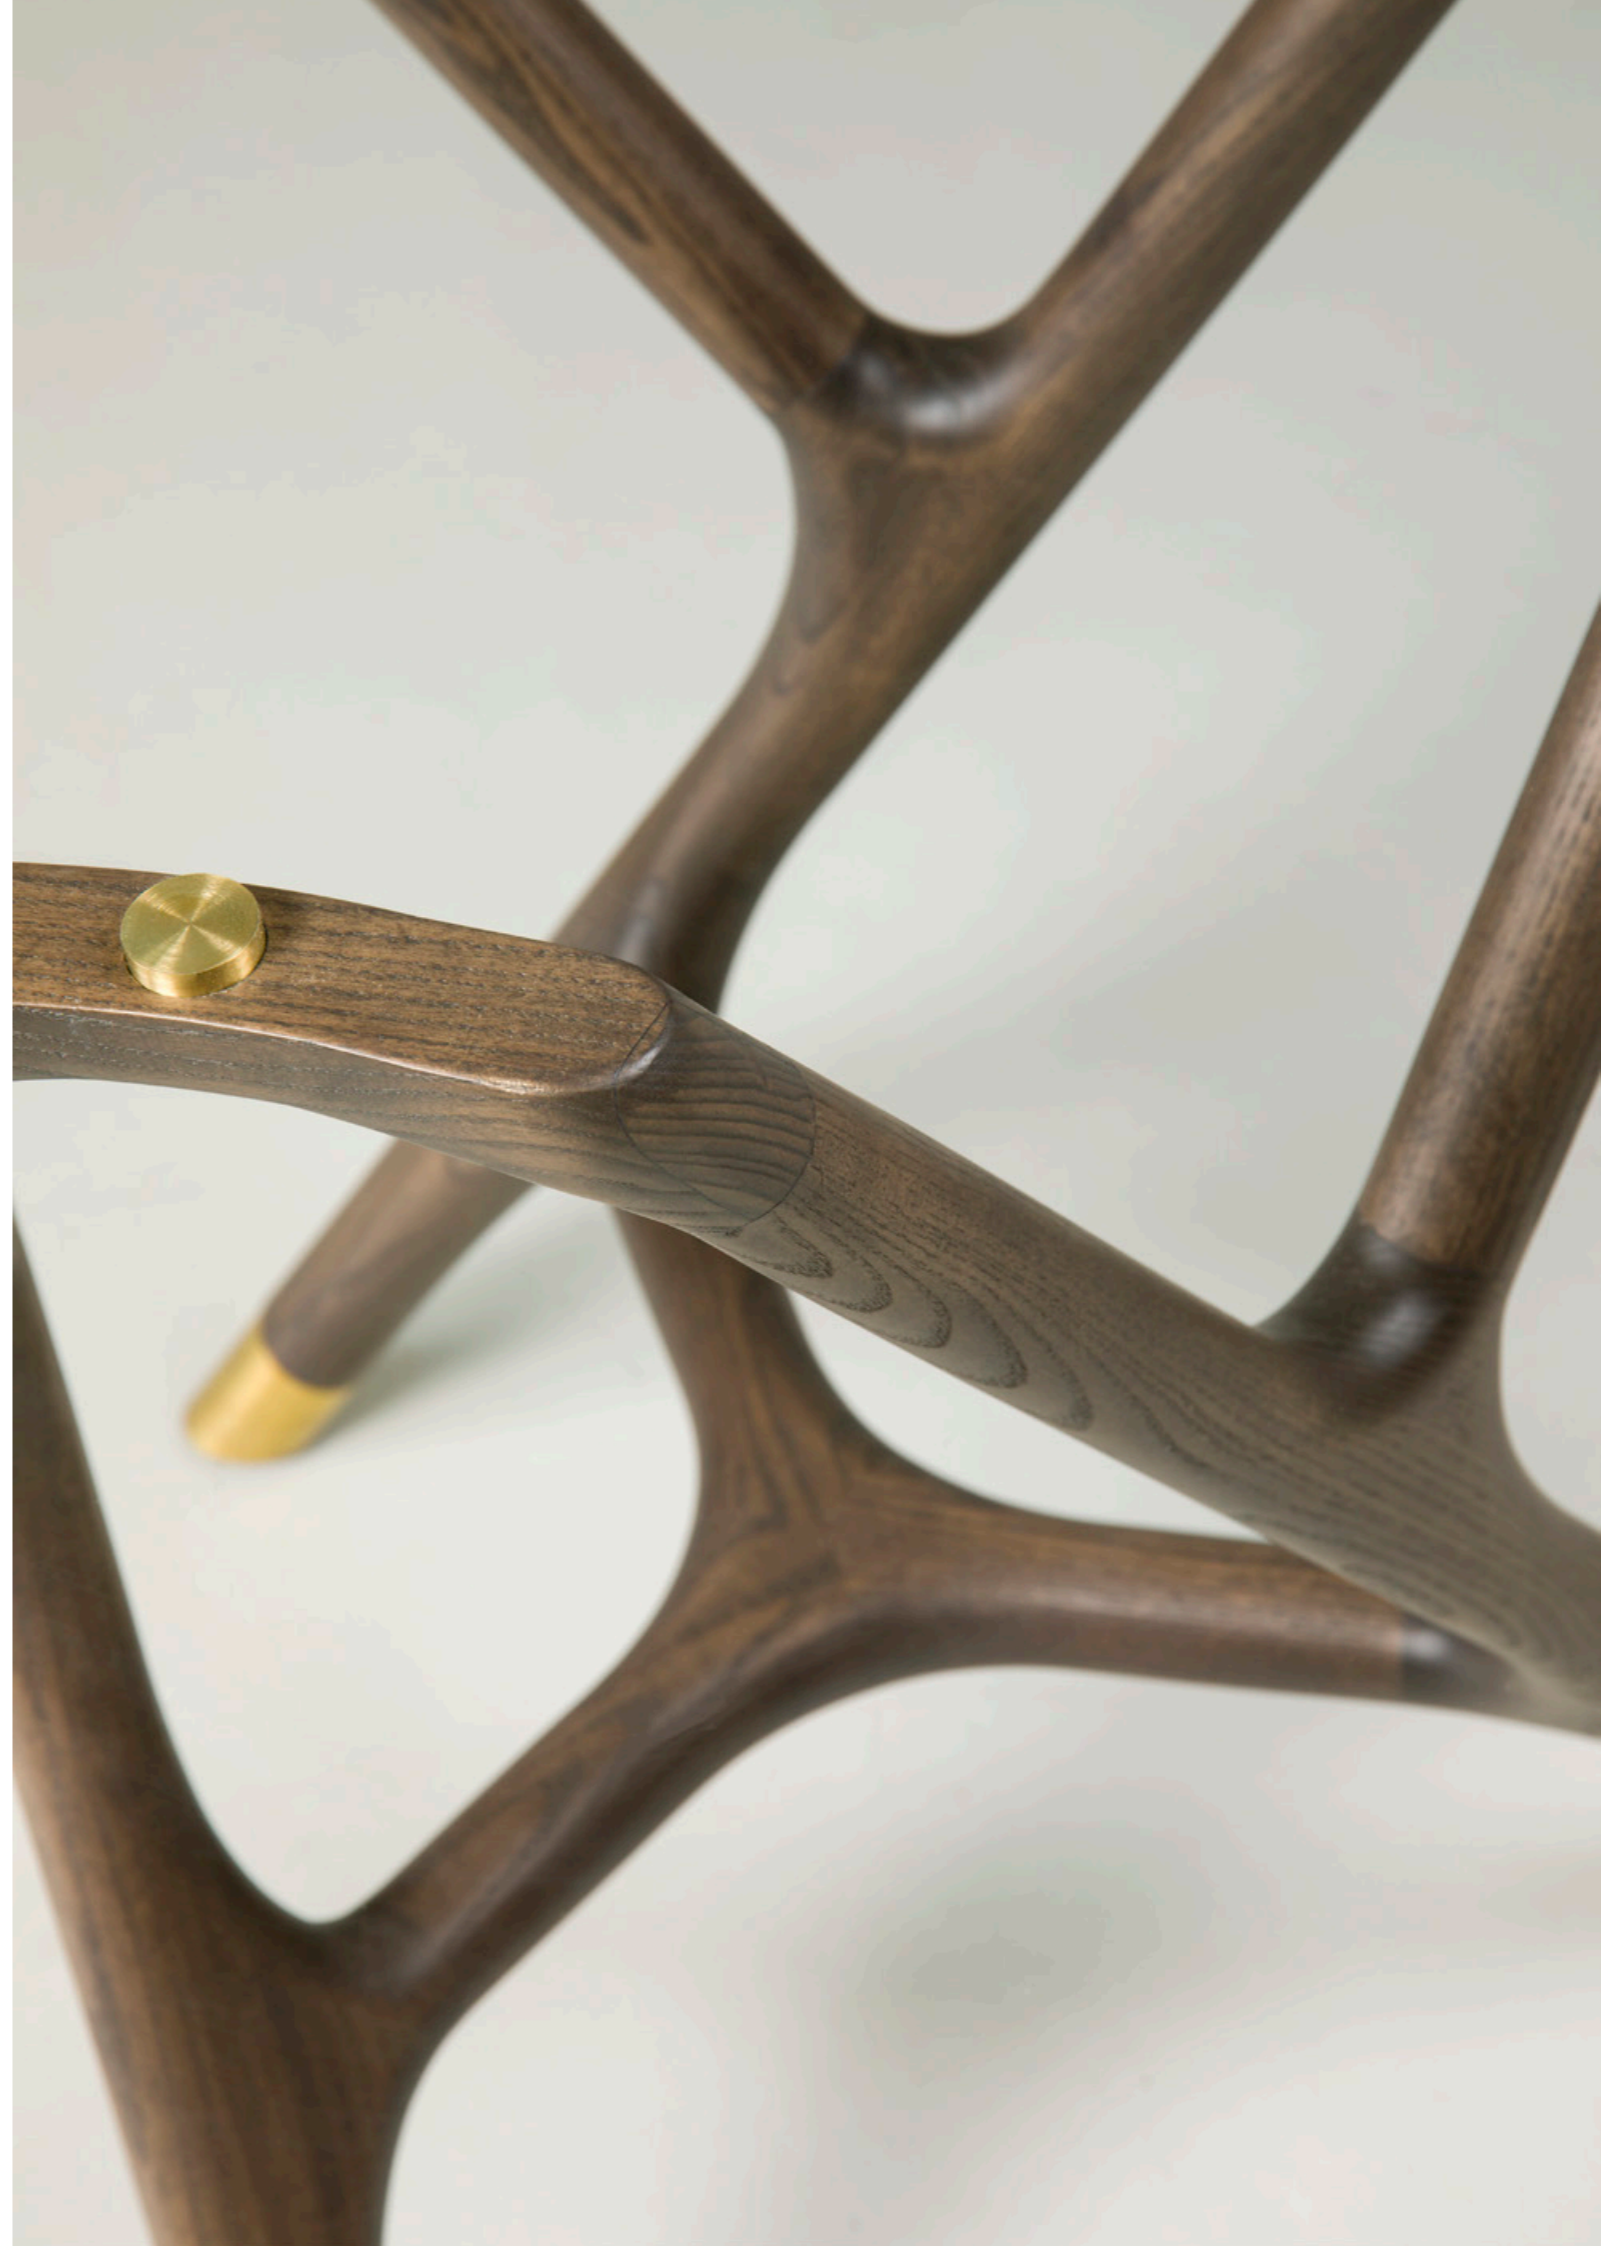

Joyce Round Table / Tavolo Rotondo Art 5705/F
Joyce Chair / Sedia Art 5103/F

Scala Modular System / Libreria Componibile Custom
Bellagio Sofa / Divano Art 2247/F

Swing *Modular system*

The Swing is the new modular system with elements in different sizes that can be placed side by side, or hung, ideal for furnishing a great variety of spaces. Each element can be open, with doors or drawers. The structure is made of ash wood stained in various shades, to liven it up and give a contemporary touch to the surrounding space. The internal shelves are made of glass. A large variety of compositions can be obtained by modulating the various elements of the versatile Swing line.