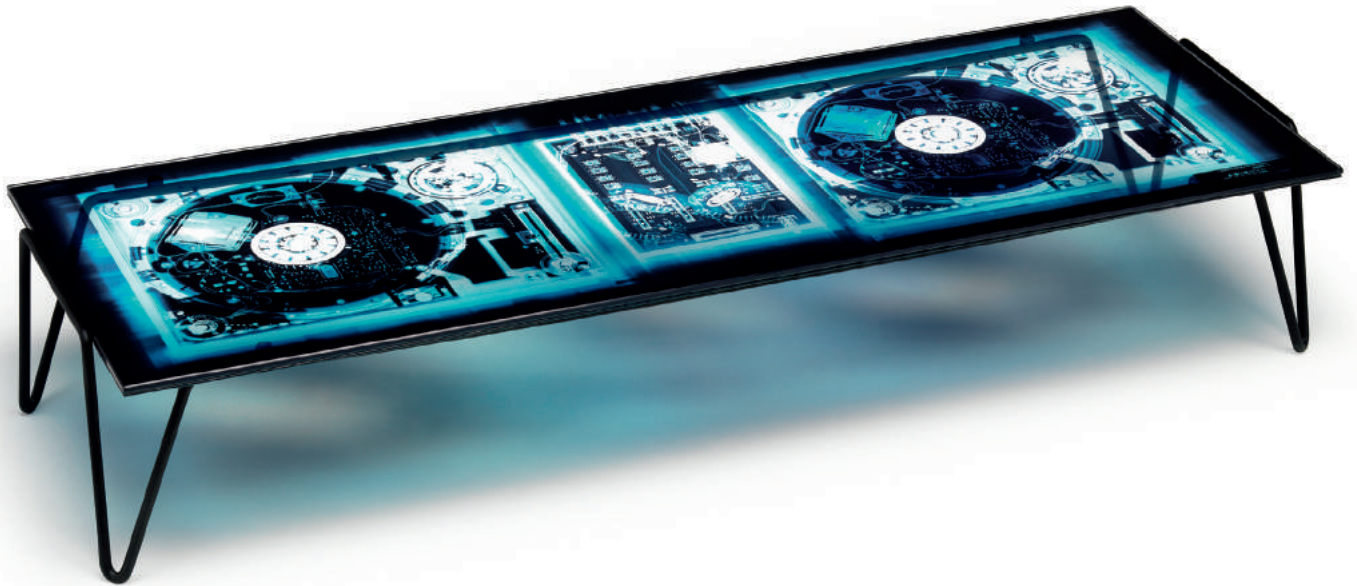

SOFA - Iron Maiden

SOFA + ARMCHAIR + LOW TABLE + STOOL - Decofutura

SIDE TABLE - Hexxed    SOFA - Nebula Nine    ARMCHAIR - Cloudscape

CABINET - Voltaire

LOUNGE CHAIR - Overdyed    SIDE TABLE - Piston

ARMCHAIR - Work Is Over    ARMCHAIR + STOOL - Chubby Chic