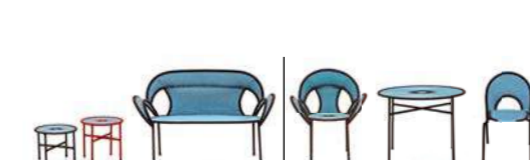

sofas

Bohemian

Cuadra-Soft

Doodle

Double Soft Big Easy

Gemma

Gentry

Gentry extra light

Gogan

Highlands

Loveland

Lowland

M.a.s.s.a.s.

Me-Time

Modernista

My Beautiful Backside

NewTone

Pacific

Pipe

Redondo

Rich + Rich cushion

Rift

Saruyama

Saula Marina

Shanghai Tip

Silver Lake

Spring

Tender

Victoria and Albert

seating systems

Bikini island

Do-lo-rez

Freeflow

Gruuve

Gruuvelot

Josephine

Lowseat

Misfits

Pebble Rubble

Saruyama Island

Serpentine

Tape

chaise longues

Antibodi

Bohemian

Lilo

Lowseat

Pipe

specials

Dammi i colori

beds

Highlands

Lowland

Redondo

Sedona

Tender

Tilt

armchairs + small armchairs

Alessandra

Antibody

Armada

Bloomy

Bohemian

Bouquet

Clarissa

Clay

Doodle

Fjord

Gemma

Gentry

Getlucky

Gogan

Husk

Klara

Lilo

Loveseat

Lowseat

Mathilda

Modernista

NewTone

One Page

Pacific

Paper planes

Papy Berger

Pipe

Precious

Redondo

Rich + Rich cushion

Rift

Ruff

Silver Lake

Smock

Spring collection

Square

Sushi collection

Sushi edition

Take a line for a walk

Victoria and Albert

chairs+bar stools

1 Skin

Fjord

Double zero

Getlucky

Mathilda

Pheaby

Precious

Rift

Tulp

Vol

Wood Bikini

stools

Anomaly

Bikini Island

Brook

Dew

Donut

Fjord

Joy

Marshmallow

Saruyama Island

Sedona

Taba

Tape

tables + small tables

Mathilda

No Waste

Rows

Vol

Armada

Bikini Island

Bloomy

Clay

Cloud

Fishbone

Gogan

Klara

Lakelet

Mangiafuoco

Morning glory

Mark table

Nanook

Net

Phoenix

Pipe

Shanghai Tip

Shiny Gogan

Tape

Theo

Ukiyo

bookcases

Frame-shift

Rows

Secret Cubic Shelves

outdoor living

Fjord H.

Impossible wood

Little Albert

O-Nest

Ripple chair

Supernatural

The Big Easy

Tropicalia

m'afrique – dehors

Arco

Banjooli

Baobab

Husk

Imba

Iris

Madame Dakar

Jardin Suspendu

Modou

Shadowy + Sunny