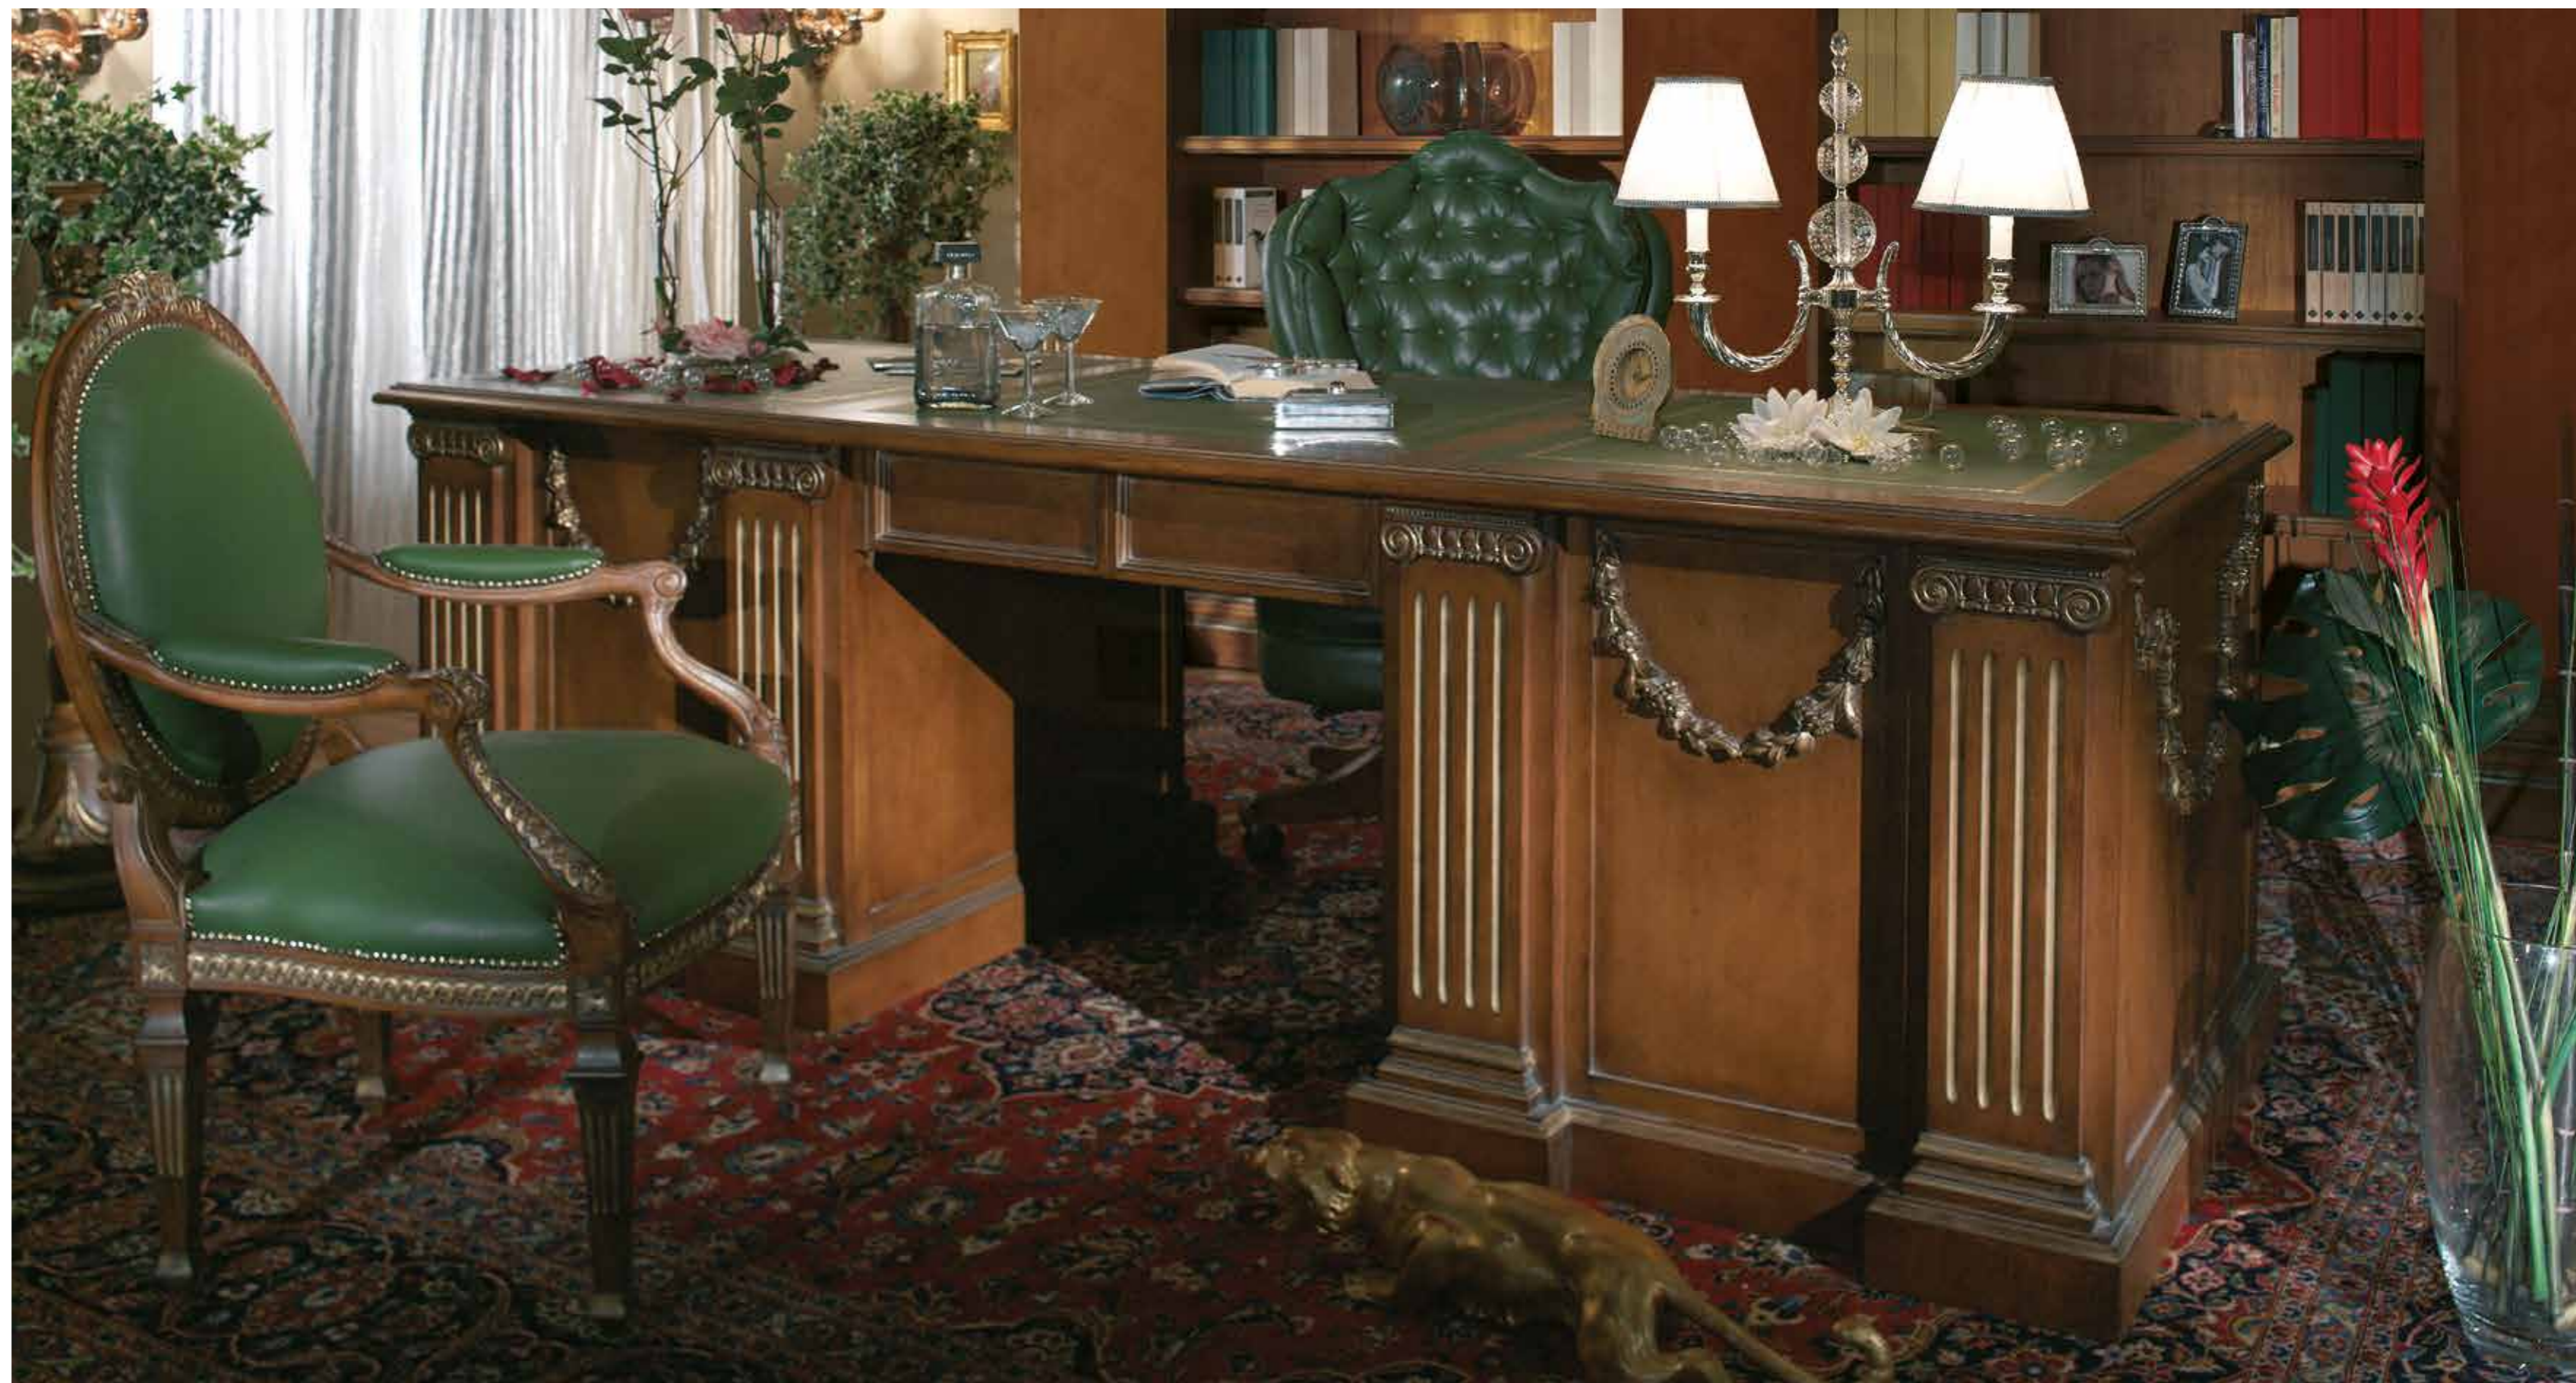

colleone

205751 writing desk 255x90x80 h
205752 revolving armchair 80x80x120 h
205753 chair 55x105 h
205754 column ø30x110 h

finishing 609
Antique walnut with gold leaf