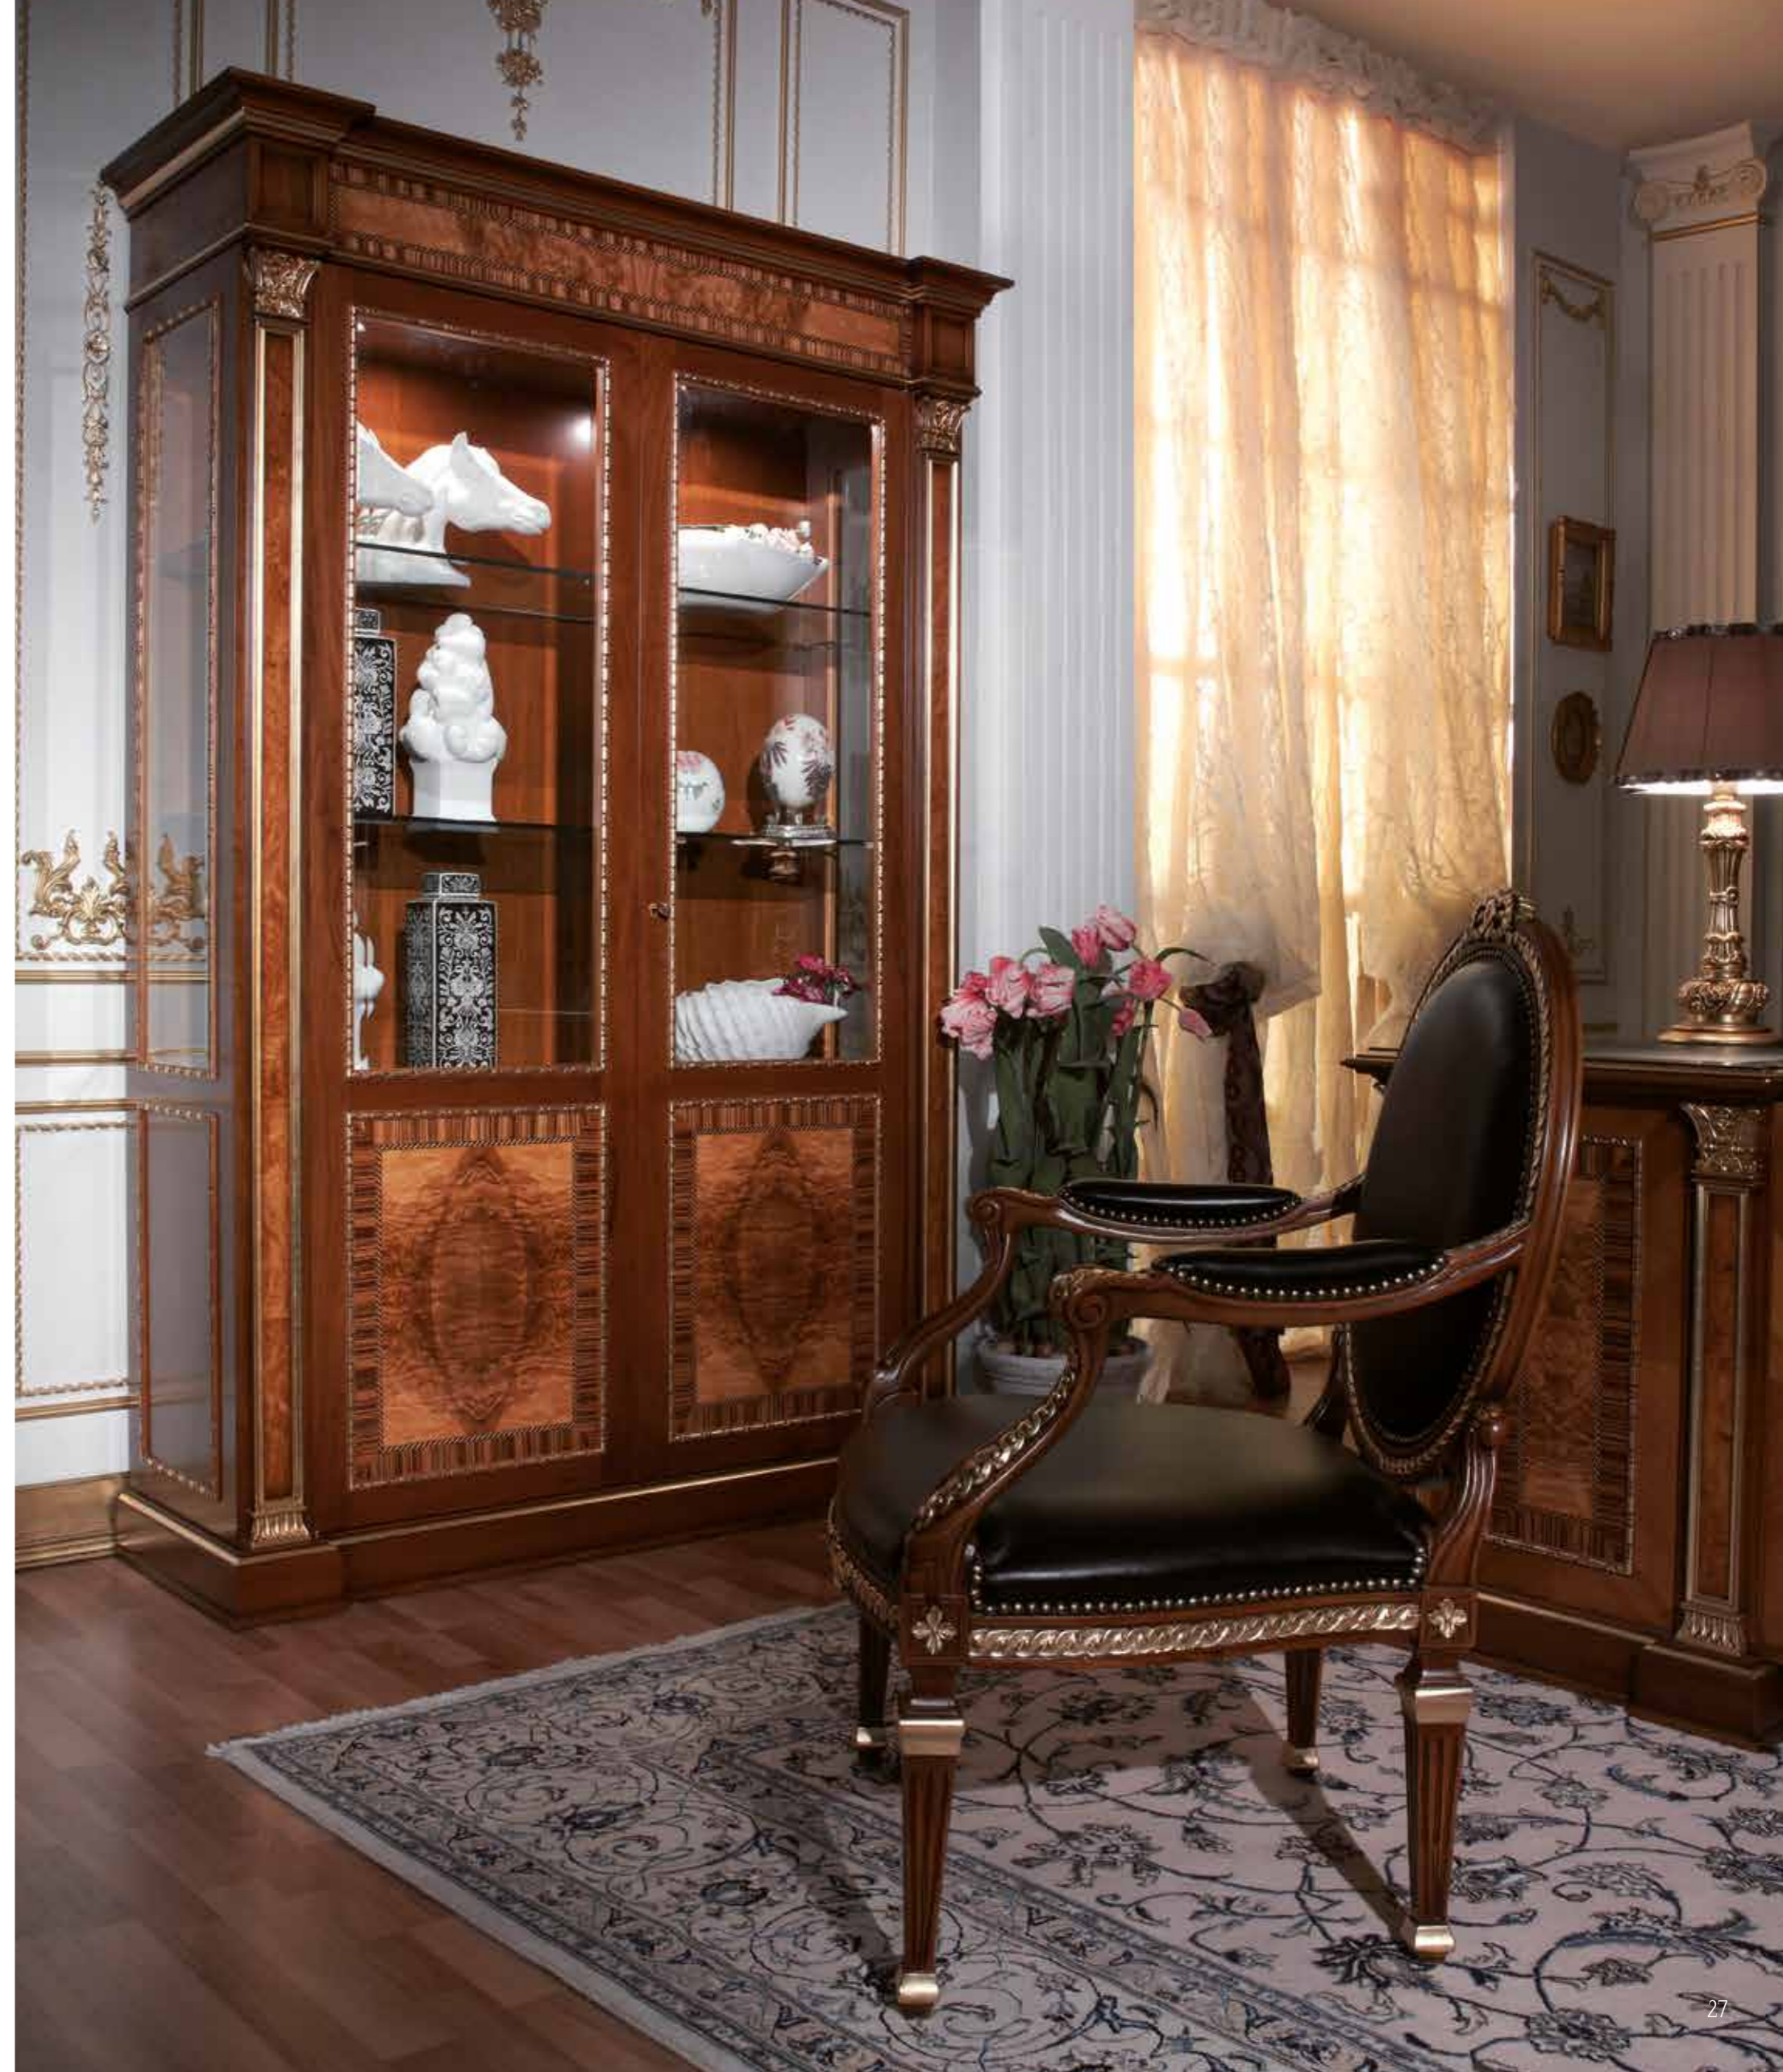

BS 1504 vetrine 137x50x210 h
BS 1505 chest of drawers 233x58x96 h
SC 2004 chair with arms 62x75x96 h

finishing 680
Inlaid briar with black walnut
insert and gold leaf

emil