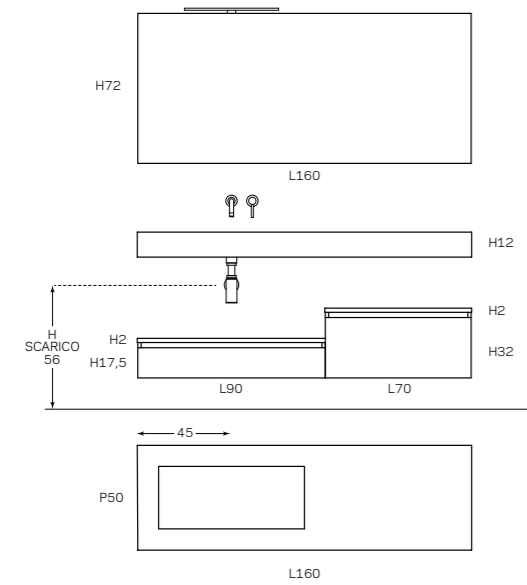

MACS M24

LACCATO
OPACO
GREEN TEA

TOP
OCRITECH
OPACO