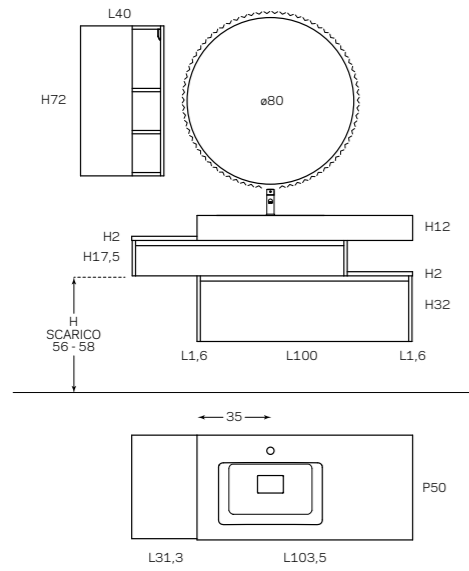

MACS M21

LACCATO
OPACO
ALPACA

TOP
OCRITECH
OPACO