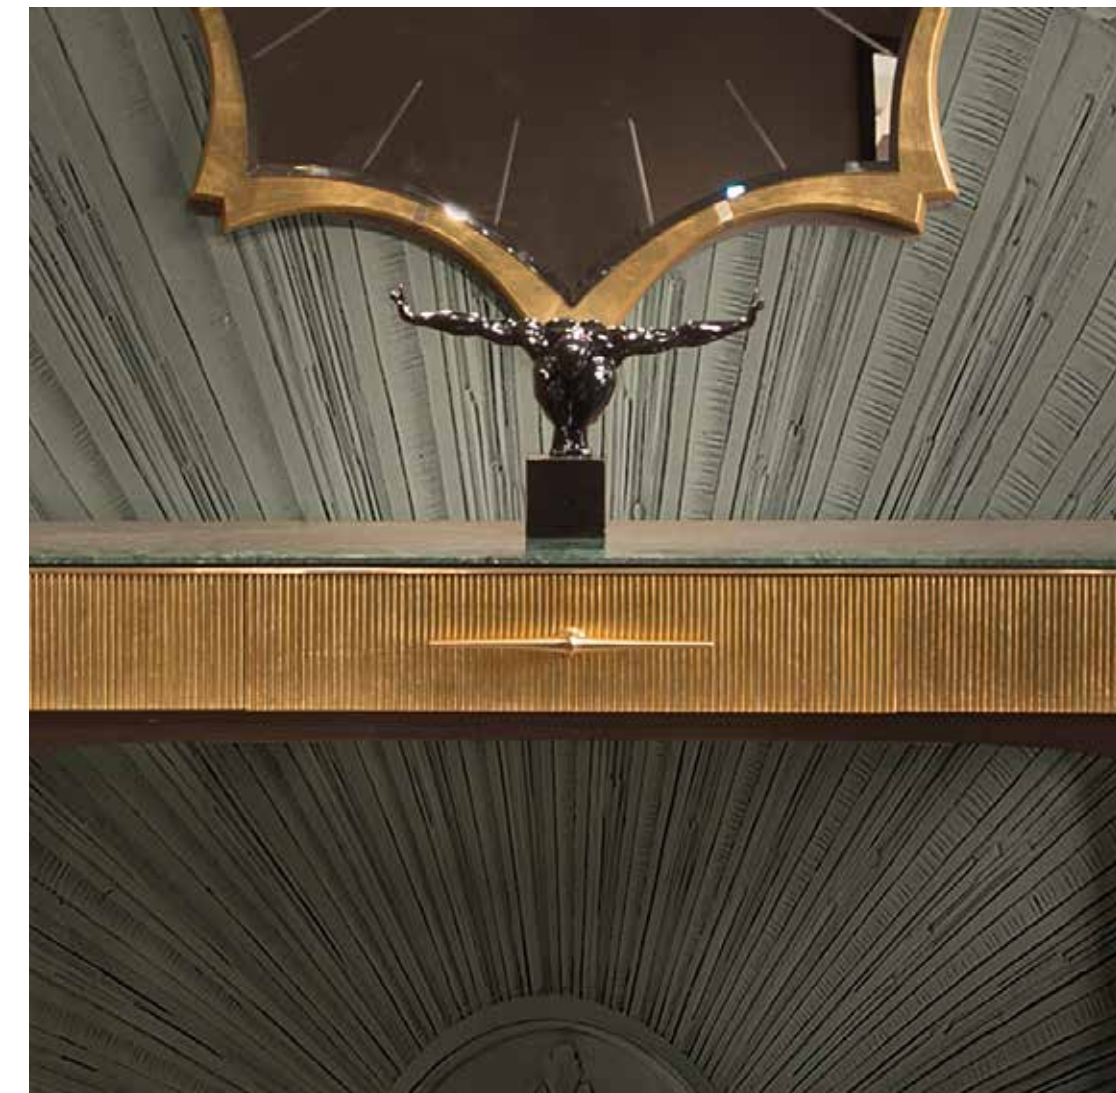

COLOUR CONTRASTS THAT  
CREATE A SEDUCTIVE,  
CONTEMPORARY  
AMBIENCE

Mirror - art.PR.370  
cm.123 x 5 h.123

Consolle - art.PR.782  
cm. 150 x 50 h.82