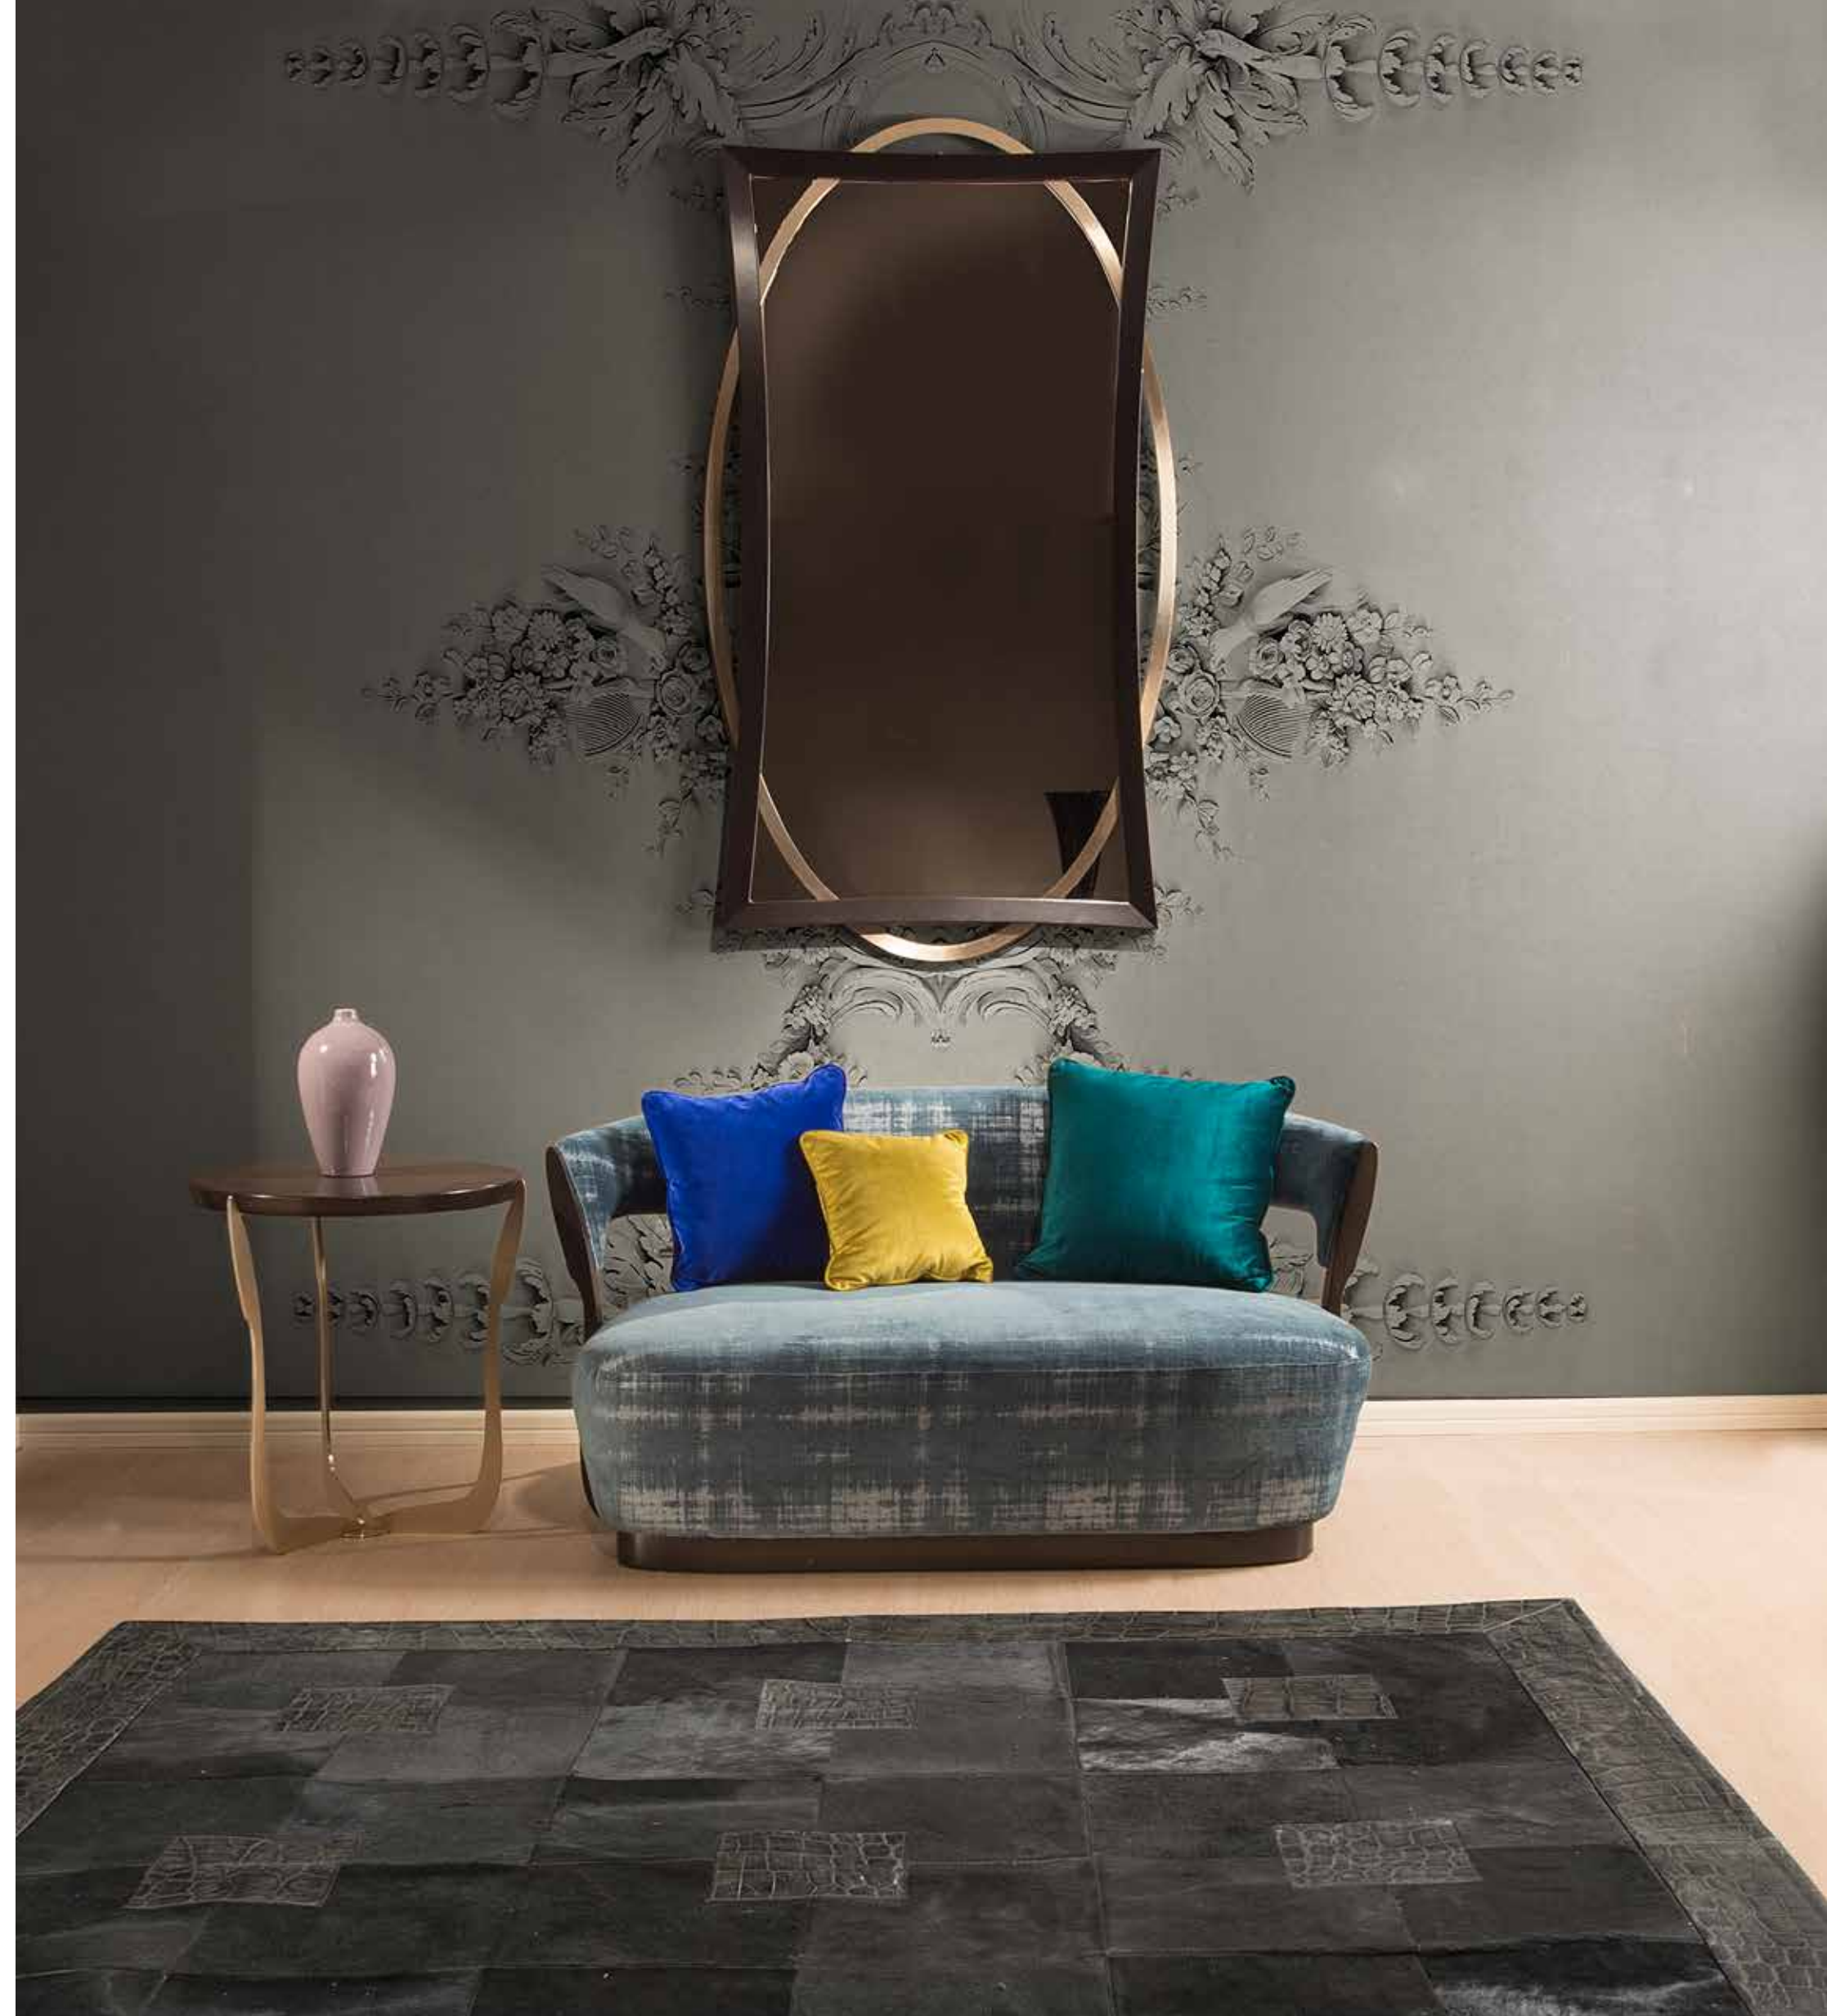

COMPLEMENTI D'ARREDO DAL SAPORE ECLETTICO

ECLECTIC-STYLE
FURNISHING

Sofa - art.PR.664
cm. 152 x 82 h.76