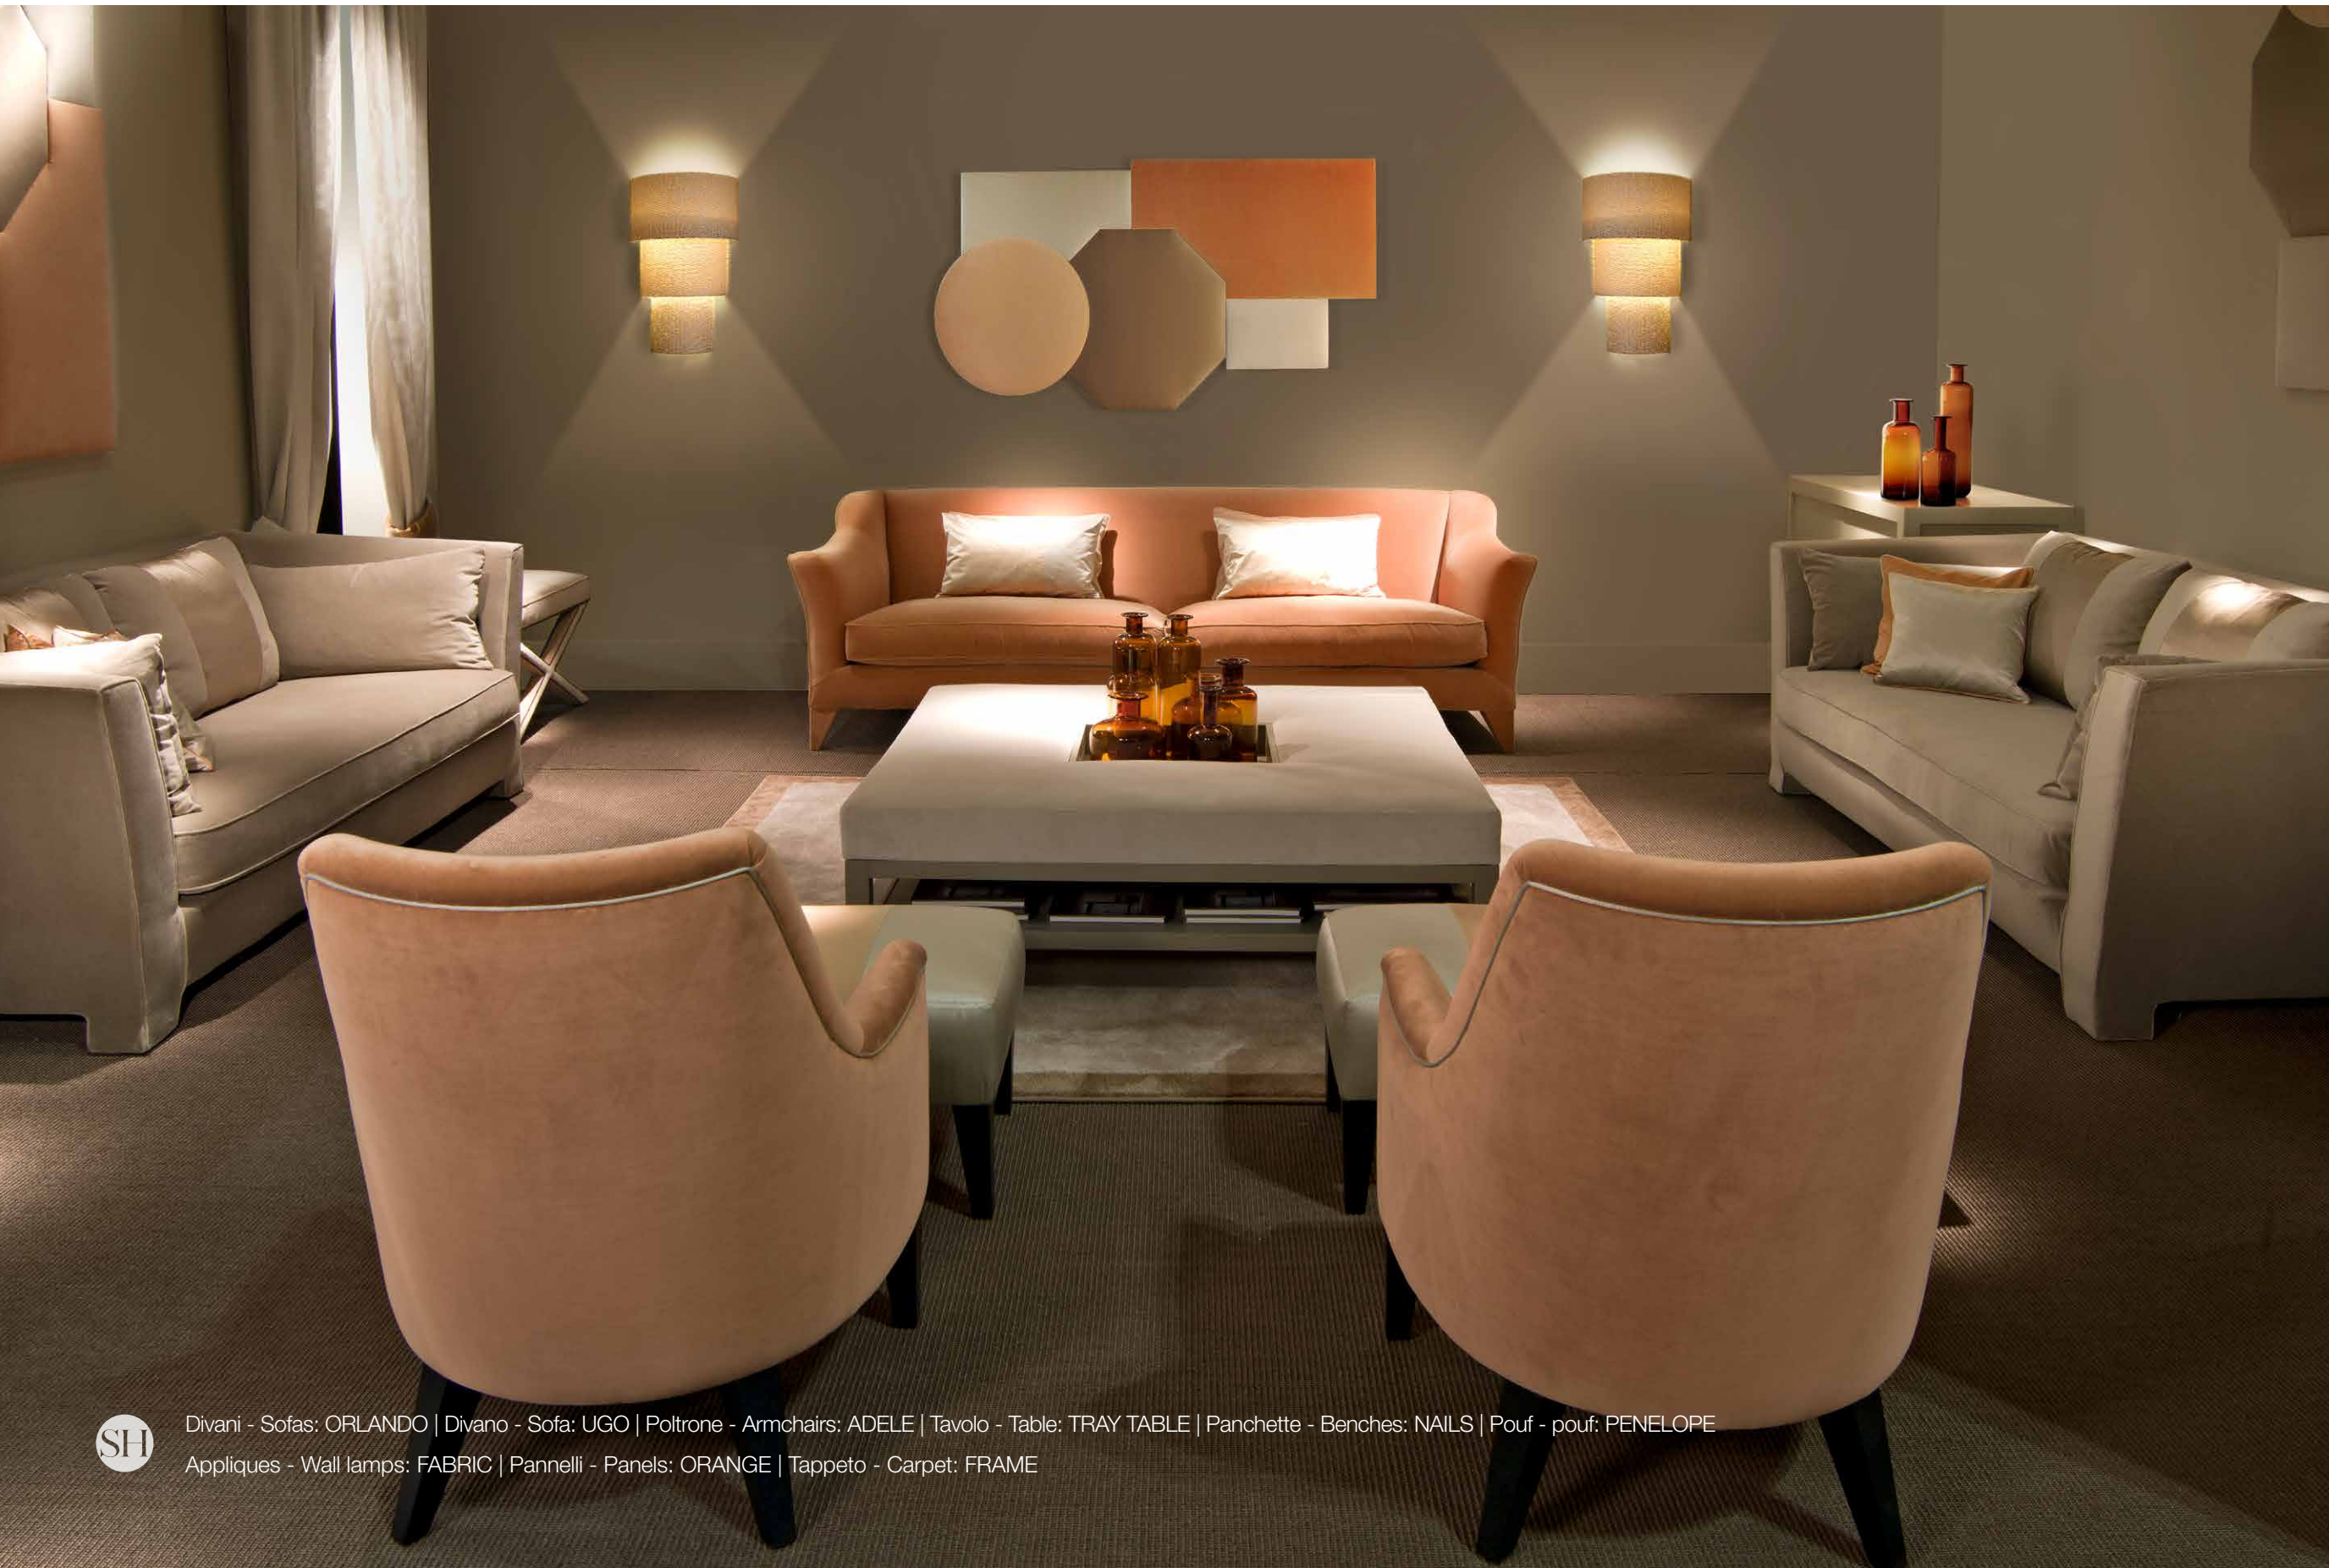

AMBIANCE 08

Divani - Sofas: ORLANDO | Divano - Sofa: UGO | Poltrone - Armchairs: ADELE | Tavolo - Table: TRAY TABLE | Panchette - Benches: NAILS | Pouf - pouf: PENELOPE
Appliques - Wall lamps: FABRIC | Pannelli - Panels: ORANGE | Tappeto - Carpet: FRAME