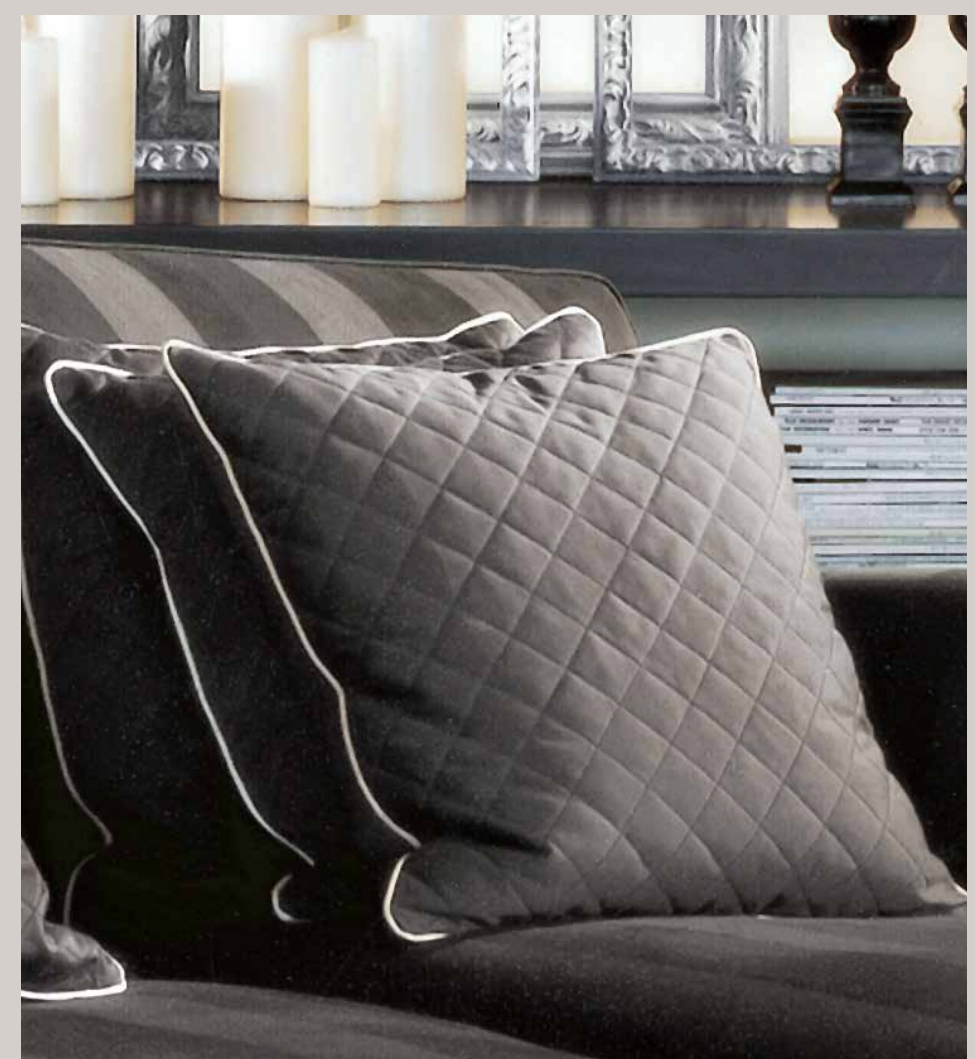

CLOTILDE SKIRT

SH

CLOTILDE

CLOTILDE CHAISE LONGUE

VITTORIA

BERENICE

NIGHT-DAY

VICO