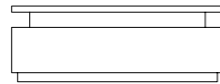

SOFTHOUSE

THELMA & LOUISE

70 x 70 h 20

FURNITURE

TOY BOY

42 x 42 h 55

LAST CALL

50 x 45 h 48