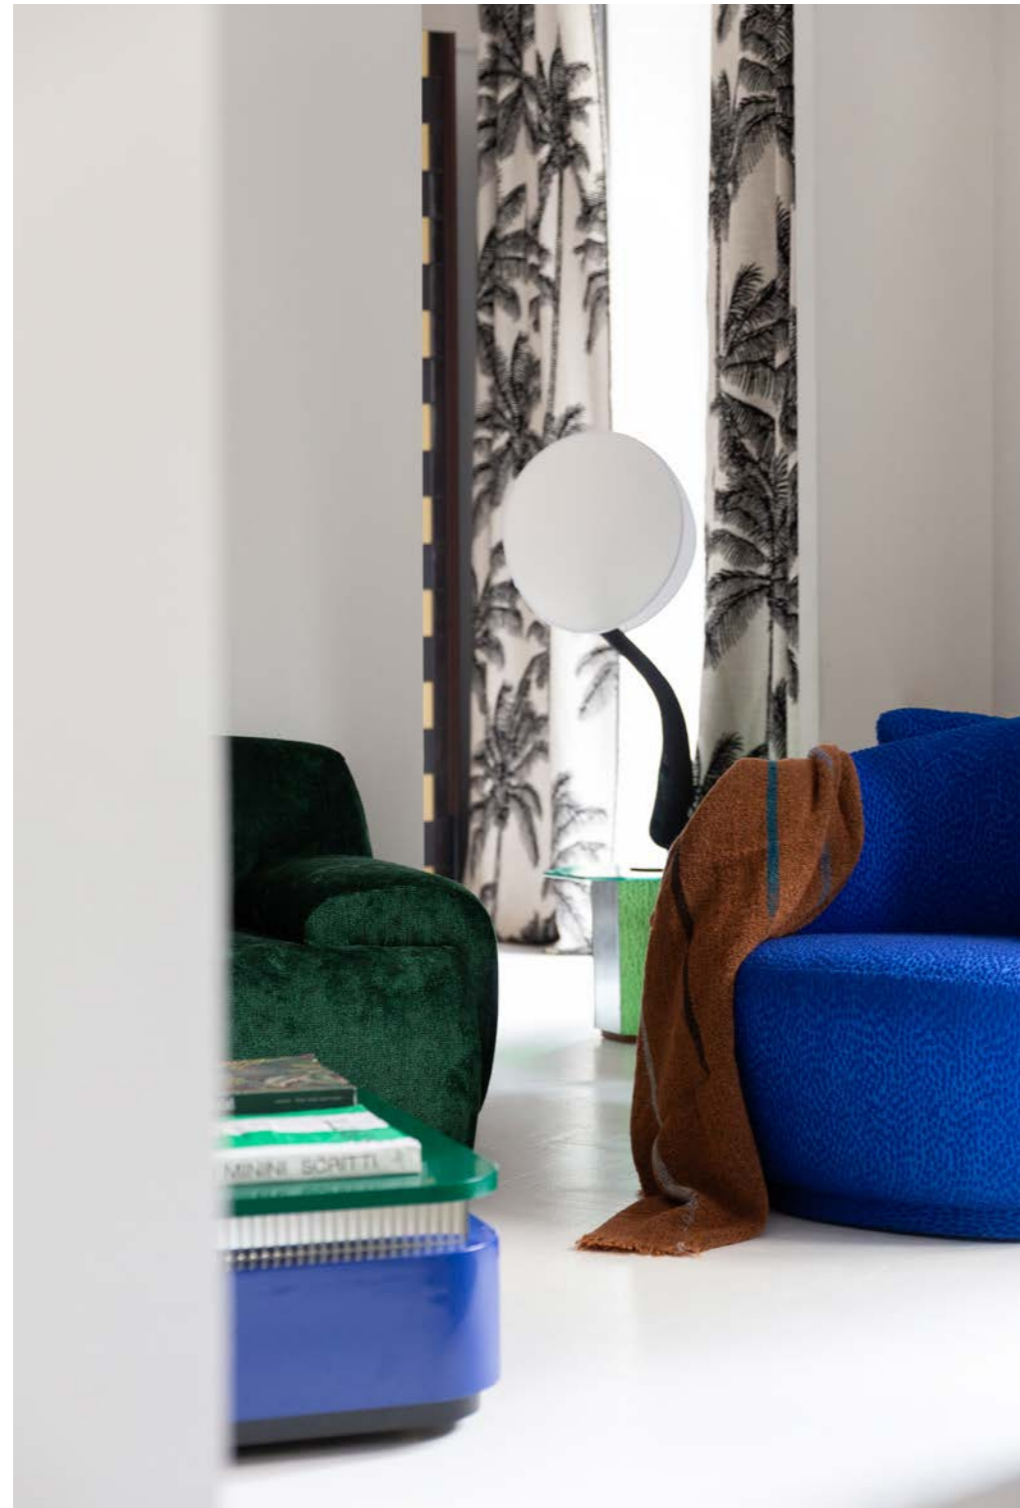

SOFTHOUSE

THELMA & LOUISE

These coffee table, part of the Motel collection, designed by Maria Vittoria Paggini for Softhouse in 2025. Available in different colours and finishes upon request.

CABOCHON

The Cabochon sofa, designed by Softhouse Lab in 2024, part of the Diamante. For Casaornella it has been upholstered in cenille art.Hiro col. 11 from Softhouse's textile collection. Available in different colours and finishes upon request.

DUETTO

Iconic armchair designed by Lucia Ippolito for Softhouse in 2017. It's upholstered in wool fabric with a tridimensional effect by the french company Métaphores.