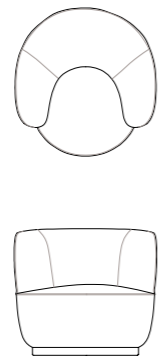

SOFTHOUSE

ARMCHAIRS

CIPRIA