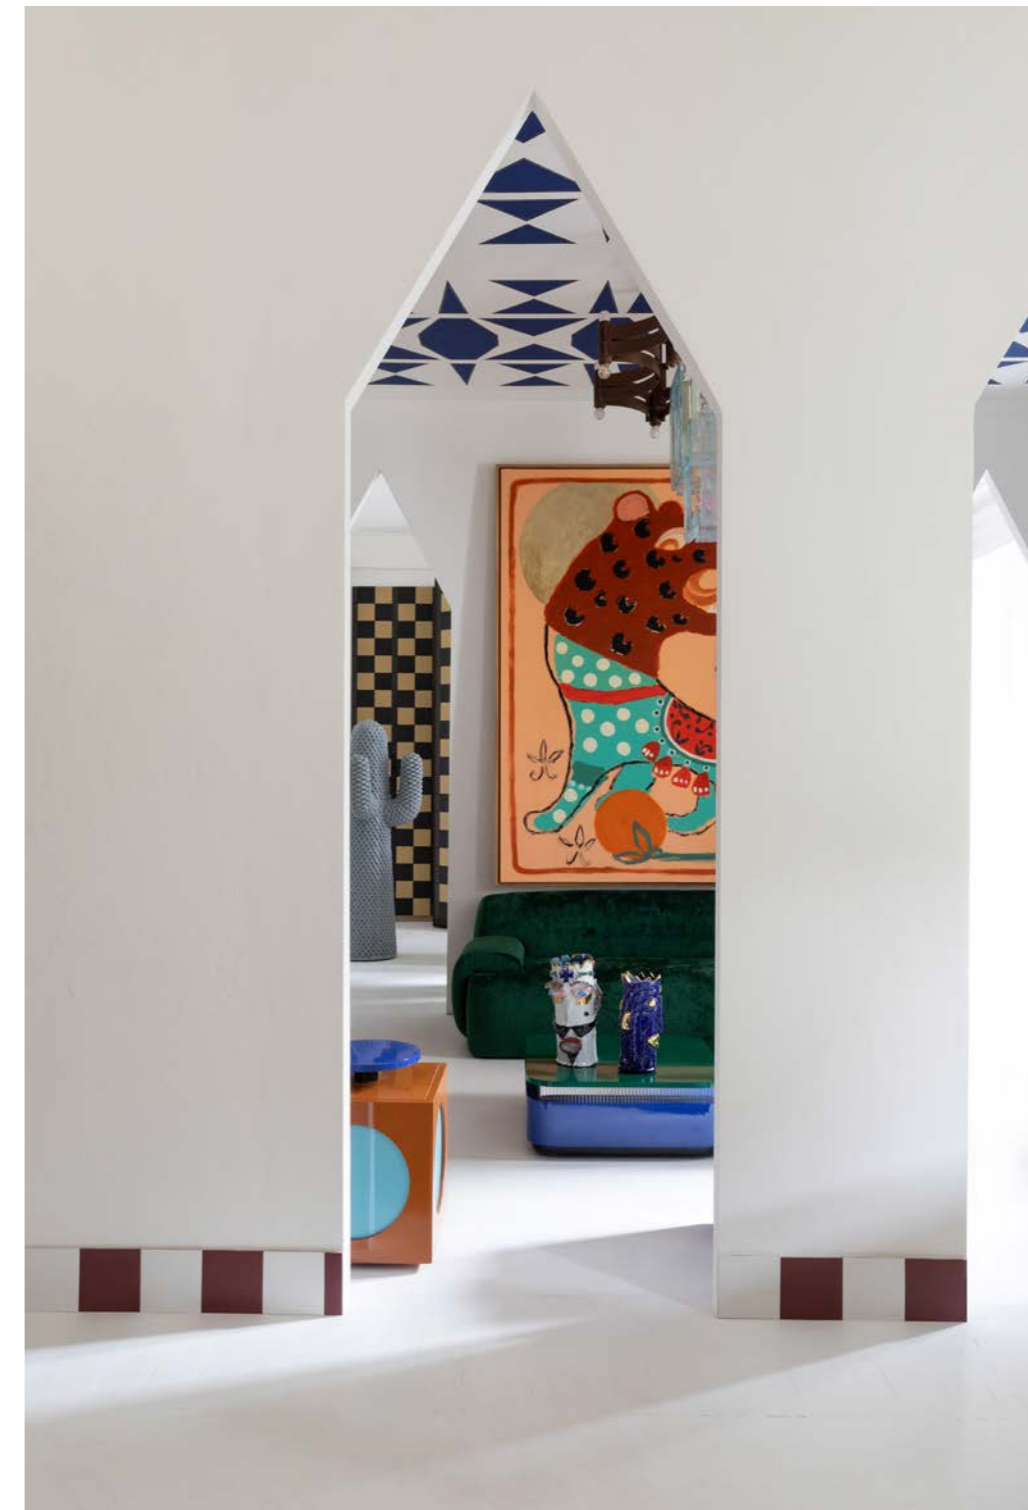

TOY BOY

Side table, part of the Motel Collection designed by Maria Vittoria Paggini for Softhouse in 2025.

MILANO