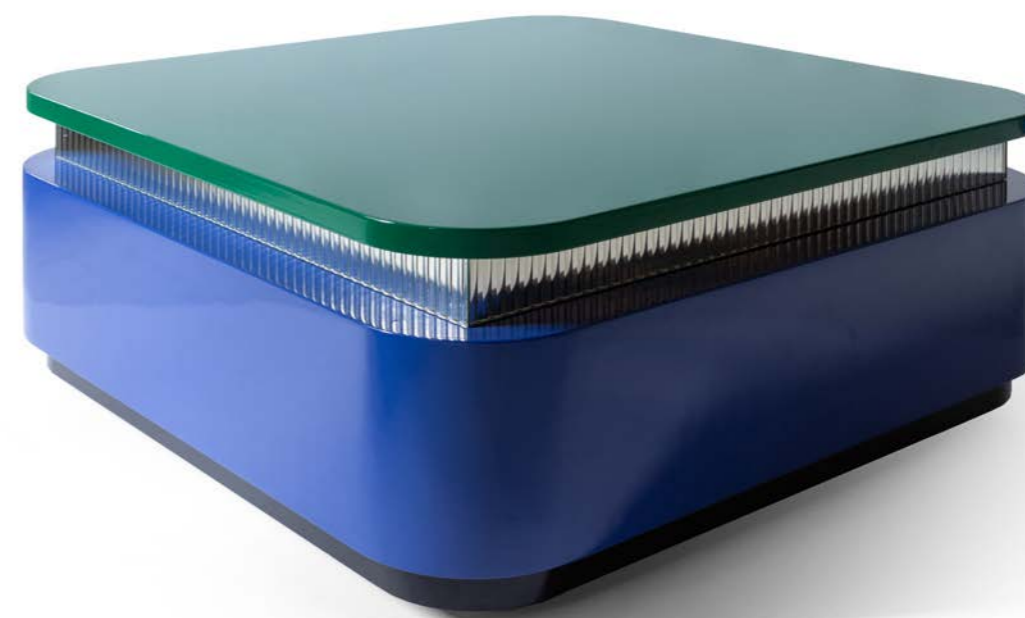

THELMA & LOUISE

FINISHES

Coffee table characterised by 100% gloss lacquer colours RAL5002/ NCS S 5540-G. Fluit glass central insets.

DESCRIPTION

The most extravagant duo in the Motel collection designed by Maria Vittoria Paggini. The Thelma and Louis coffee tables are a true statement piece that catches the eye.

DIMENSIONS

70 x 70 h 20
Custom dimensions upon request.