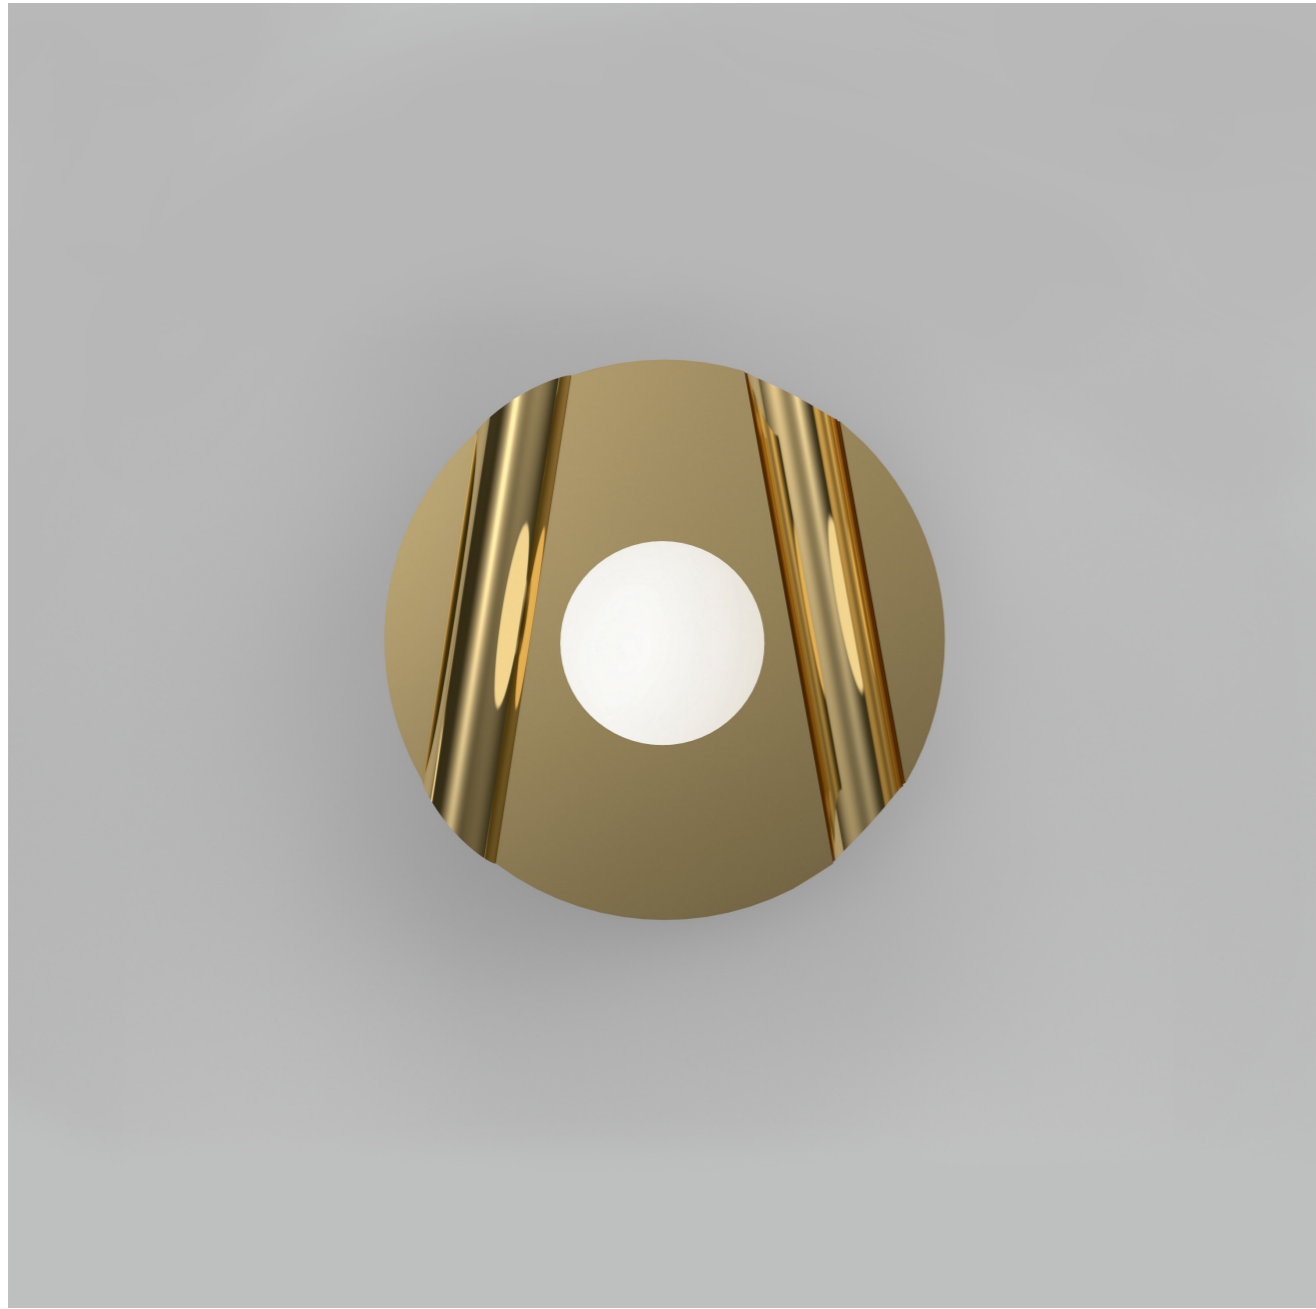

518 DISC AND SPHERE BENT / INTERSECTING

Material and fabrication:
Polished brass

This series includes:
518OL-W01 - wall light
518OL-W02 - wall light
518OL-W03 - wall light