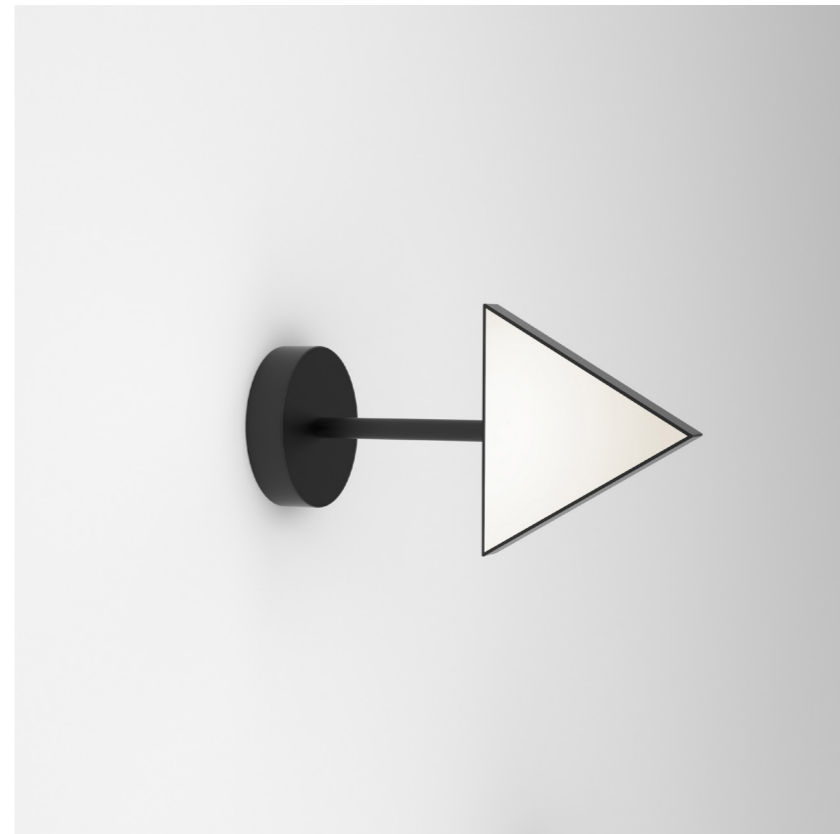

320 LINE, GLOBES AND DISCS

Material and fabrication:
Polished brass and white glass globes

This series includes:
320OL-C01 - ceiling / wall light
320OL-C02 - ceiling / wall light
320OL-C03 - ceiling / wall light
320OL-C04 - ceiling / wall light
320OL-C05 - ceiling / wall light
320OL-C06 - ceiling / wall light
320OL-C07 - ceiling / wall light
320OL-C08 - ceiling / wall light

329 TRIANGLE AND GLOBE

Material and fabrication:
Brushed brass or powder coated metal

This series includes:
329OL-C01 - ceiling light
329OL-C04 - ceiling light

356 TRIANGLE VARIATIONS

Material and fabrication:
Brushed brass or powder coated metal

This series includes:
356OL-C02 - ceiling light
356OL-C03 - ceiling light
356OL-C04 - ceiling light

358 LINES AND TRIANGLES

Material and fabrication:
Brushed brass or powder coated metal

This series includes:
358OL-F01 - floor light
358OL-P01 - pendant light