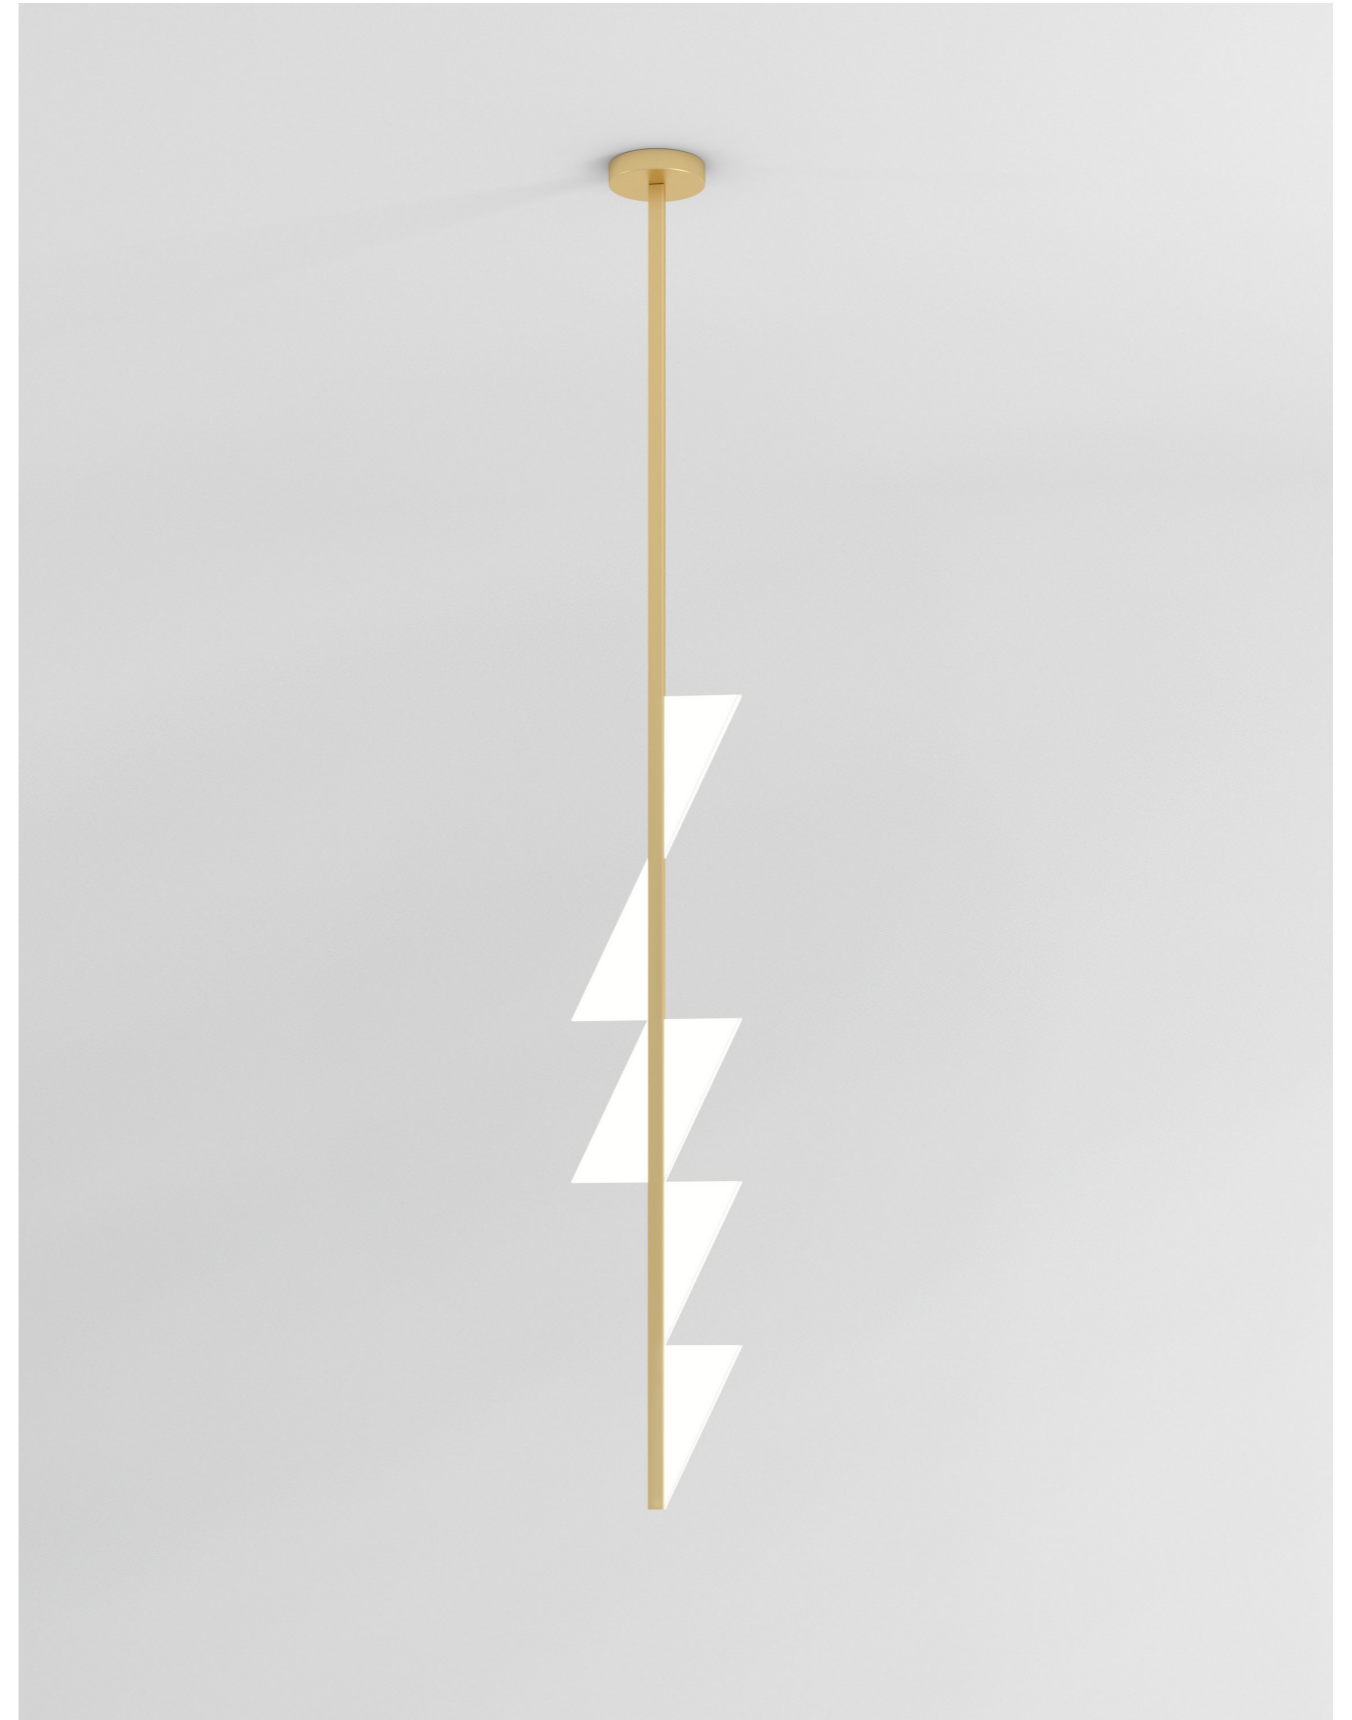

491 INSIDE OUT

Material and fabrication:
Brushed brass, nickel or powder coatel metal and white acrylic

This series includes:
491OL-P01 - pendant light
491OL-P02 - pendant light
491OL-P03 - pendant light
491OL-W01 - wall light
492OL-W02 - wall light