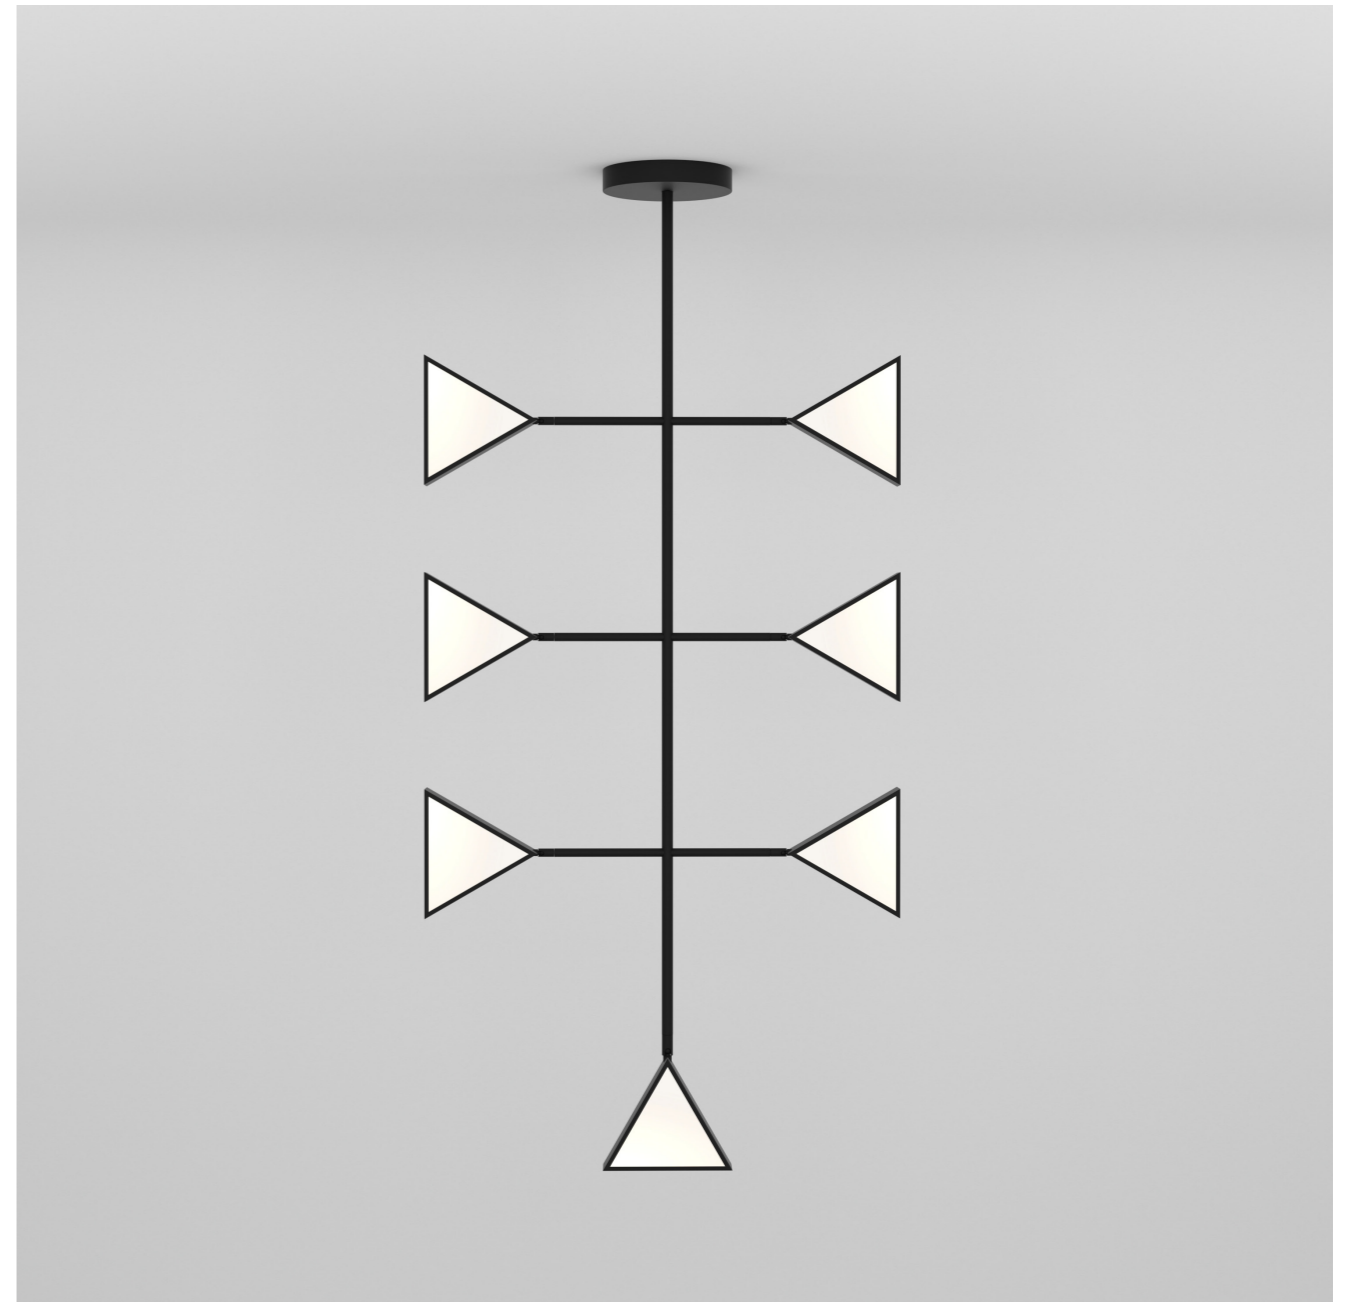

320 LINE, GLOBES AND DISCS

Material and fabrication:
Polished brass and white glass globes

This series includes:
320OL-C01 - ceiling / wall light
320OL-C02 - ceiling / wall light
320OL-C03 - ceiling / wall light
320OL-C04 - ceiling / wall light
320OL-C05 - ceiling / wall light
320OL-C06 - ceiling / wall light
320OL-C07 - ceiling / wall light
320OL-C08 - ceiling / wall light

329 TRIANGLE AND GLOBE

Material and fabrication:
Brushed brass or powder coated metal

This series includes:
329OL-C01 - ceiling light
329OL-C04 - ceiling light

356 TRIANGLE VARIATIONS

Material and fabrication:
Brushed brass or powder coated metal

324 TRIANGLE BOX

Material and fabrication:
Brushed brass or powder coated metal

This series includes:
324OL-D01 - desk light
324OL-F01 - floor light
324OL-P01 - pendant light
324OL-W01 - wall light

359 SHAPES

Material and fabrication:
Brushed brass or nickel

This series includes:
359OL-W01 - wall light
359OL-W02 - wall light

365 EPIC TRIANGLES

Material and fabrication:
Brushed brass or powder coated metal

This series includes:
365OL-P01 - pendant light