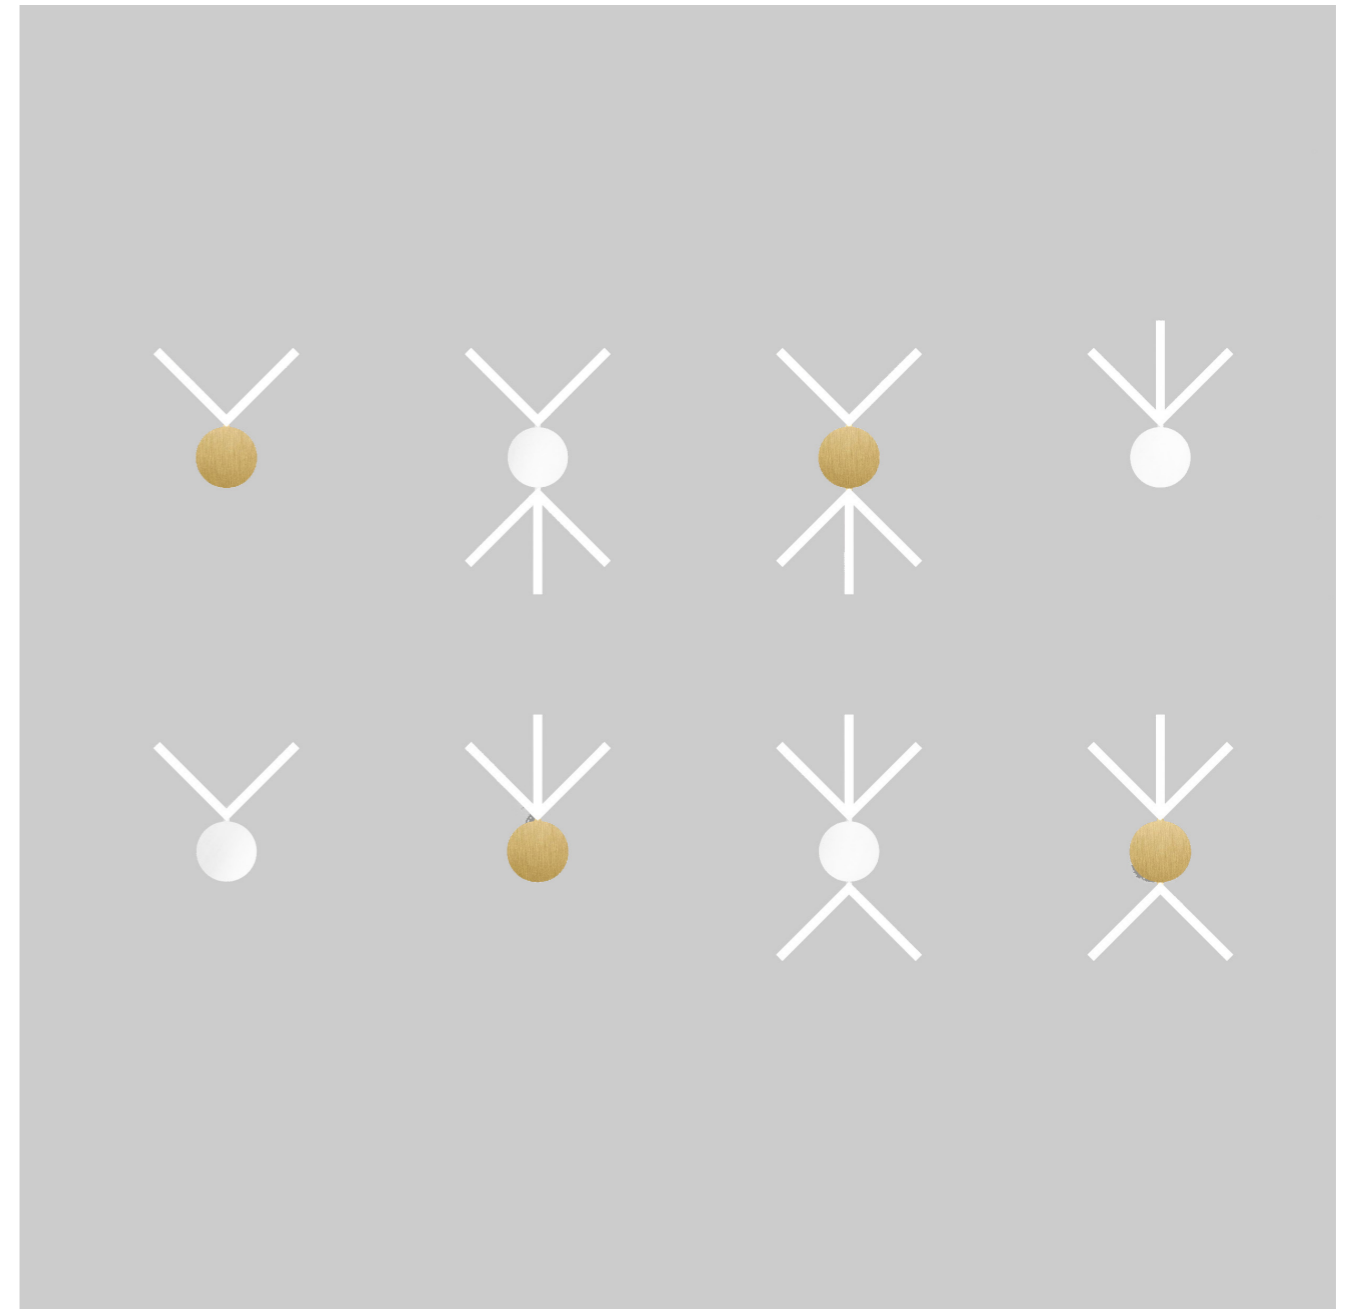

386 V LIGHTS

Material and fabrication:
Brushed brass or nickel

This series includes:
386OL-W01 - wall light
386OL-W02 - wall light
386OL-W03 - wall light
386OL-W04 - wall light