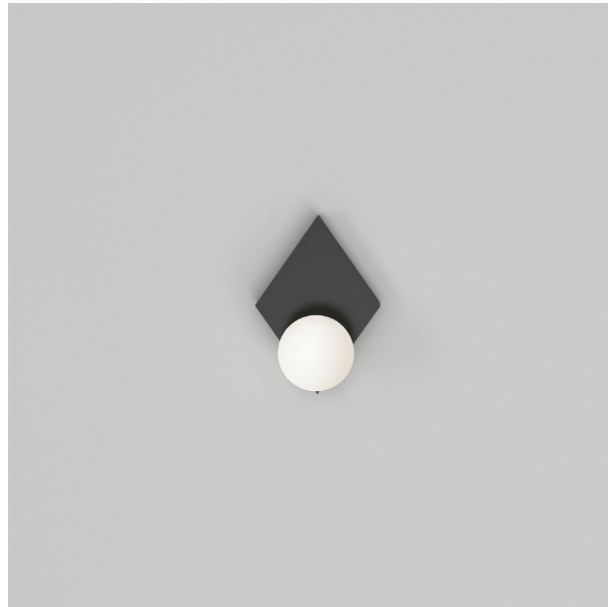

497 PERSPECTIVE VARIATION

Material and fabrication:
Brushed brass or powder coated metal

This series includes:
497OL-W01 - wall light
497OL-W02 - wall light
497OL-W03 - wall light
497OL-W04 - wall light
497OL-W05 - wall light