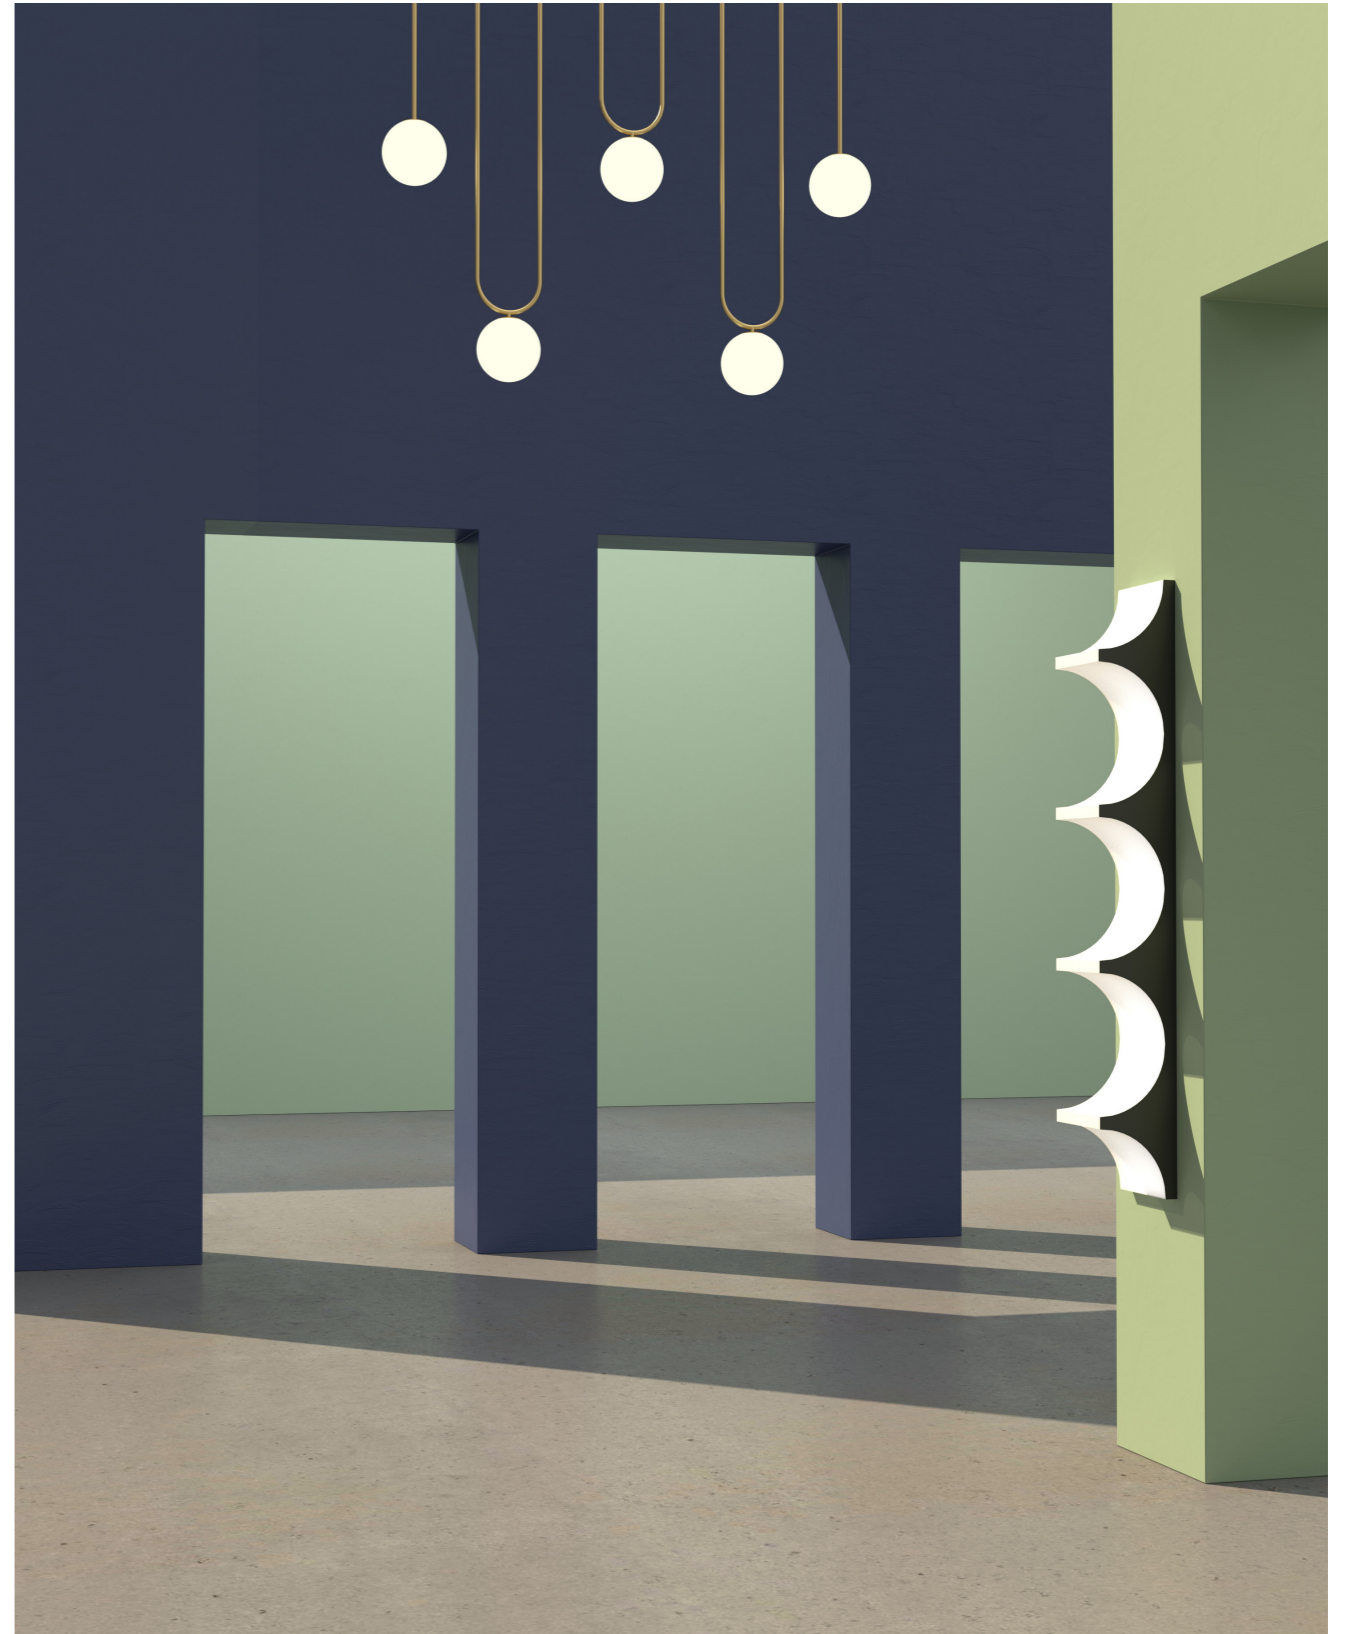

472 BRIDGE

Material and fabrication:
Powder coated metal

This series includes:
472OL-C01 - ceiling light
472OL-C02 - ceiling light