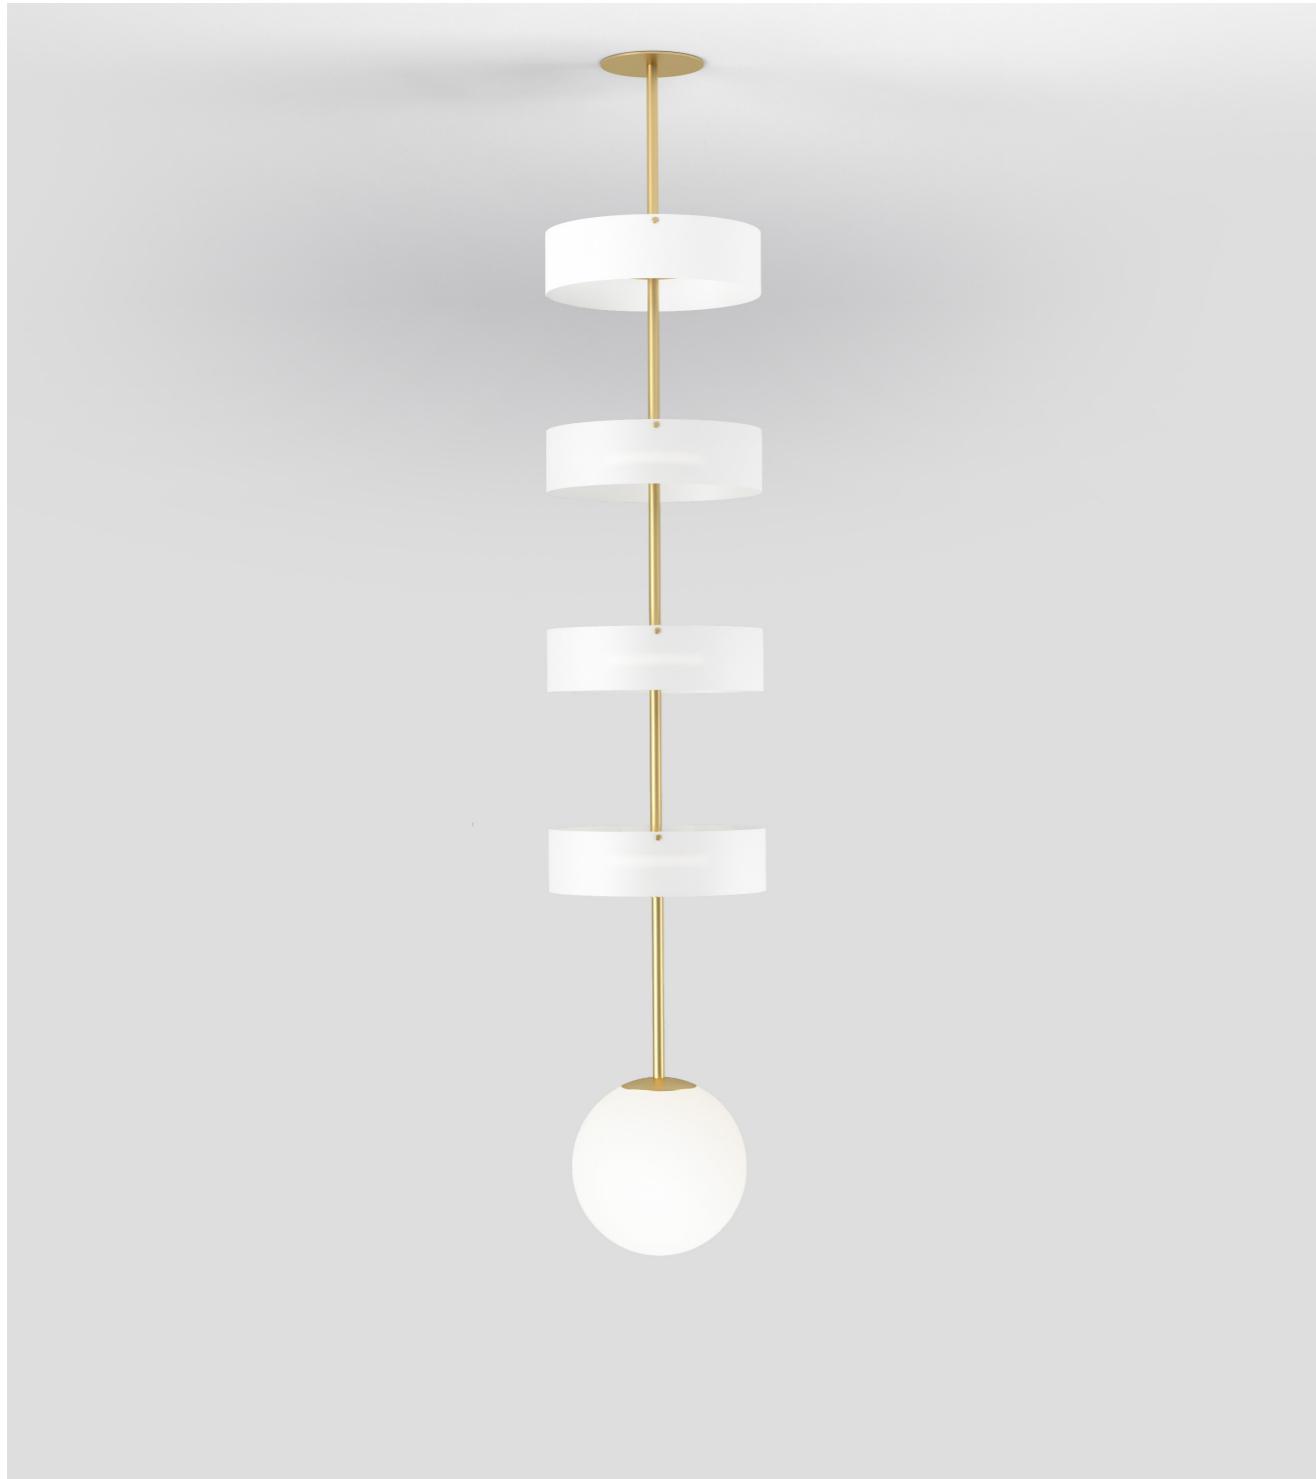

320 LINE, GLOBES AND DISCS

Material and fabrication:
Polished brass and white glass globes

This series includes:
320OL-C01 - ceiling / wall light
320OL-C02 - ceiling / wall light
320OL-C03 - ceiling / wall light
320OL-C04 - ceiling / wall light
320OL-C05 - ceiling / wall light
320OL-C06 - ceiling / wall light
320OL-C07 - ceiling / wall light
320OL-C08 - ceiling / wall light

Material and fabrication:
Brushed brass and powder coated metal

This series includes:
328OL-P01 - pendant light

331 TUBE WITH GLOBES

Material and fabrication:
Powder coated metal

This series includes:
331OL-C01 - pendant light
331OL-P01 - pendant light
331OL-P03 - pendant light

432 PERSPECTIVE

Material and fabrication:
Brushed brass

This series includes:
432OL-C02 - ceiling light
432OL-P02 - pendant light
432OL-P04 - pendant light

327 CIRCLES AND GLOBE

Material and fabrication:
Brushed brass or powder coated metal

329 TRIANGLE AND GLOBE

Material and fabrication:
Brushed brass or powder coated metal

This series includes:
329OL-C01 - ceiling light
329OL-C04 - ceiling light

356 TRIANGLE VARIATIONS

Material and fabrication:
Brushed brass or powder coated metal