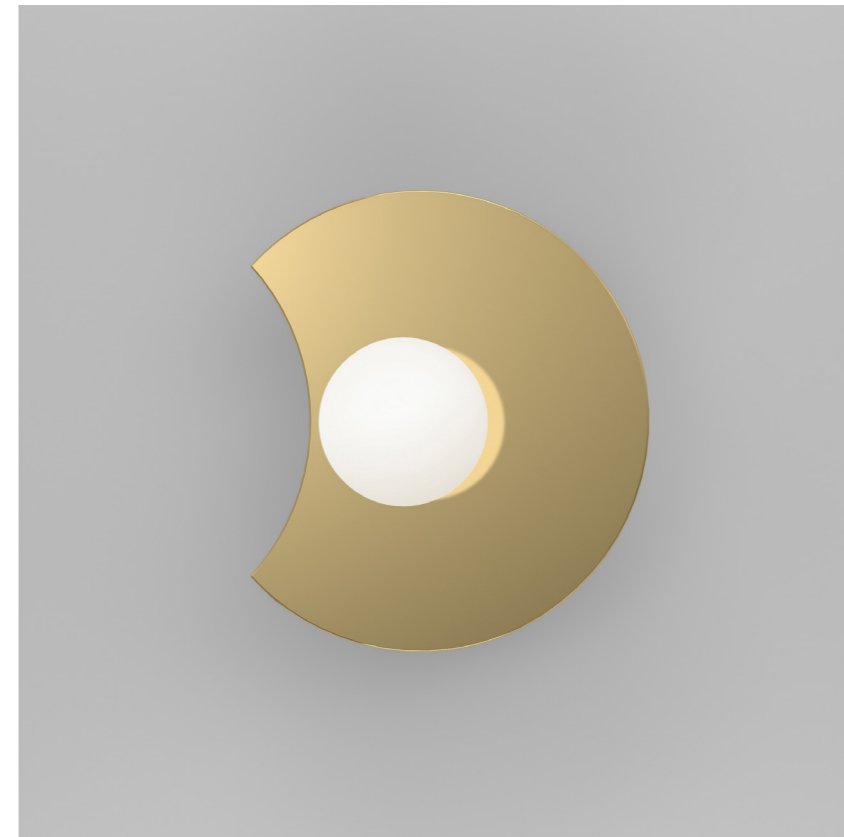

480 PAPILLON

Material and fabrication:
Brushed brass or nickel

This series includes:
480OL-W01 - wall light

518 DISC AND SPHERE BENT / INTERSECTING

Material and fabrication:
Polished brass

This series includes:
518OL-W01 - wall light
518OL-W02 - wall light
518OL-W03 - wall light