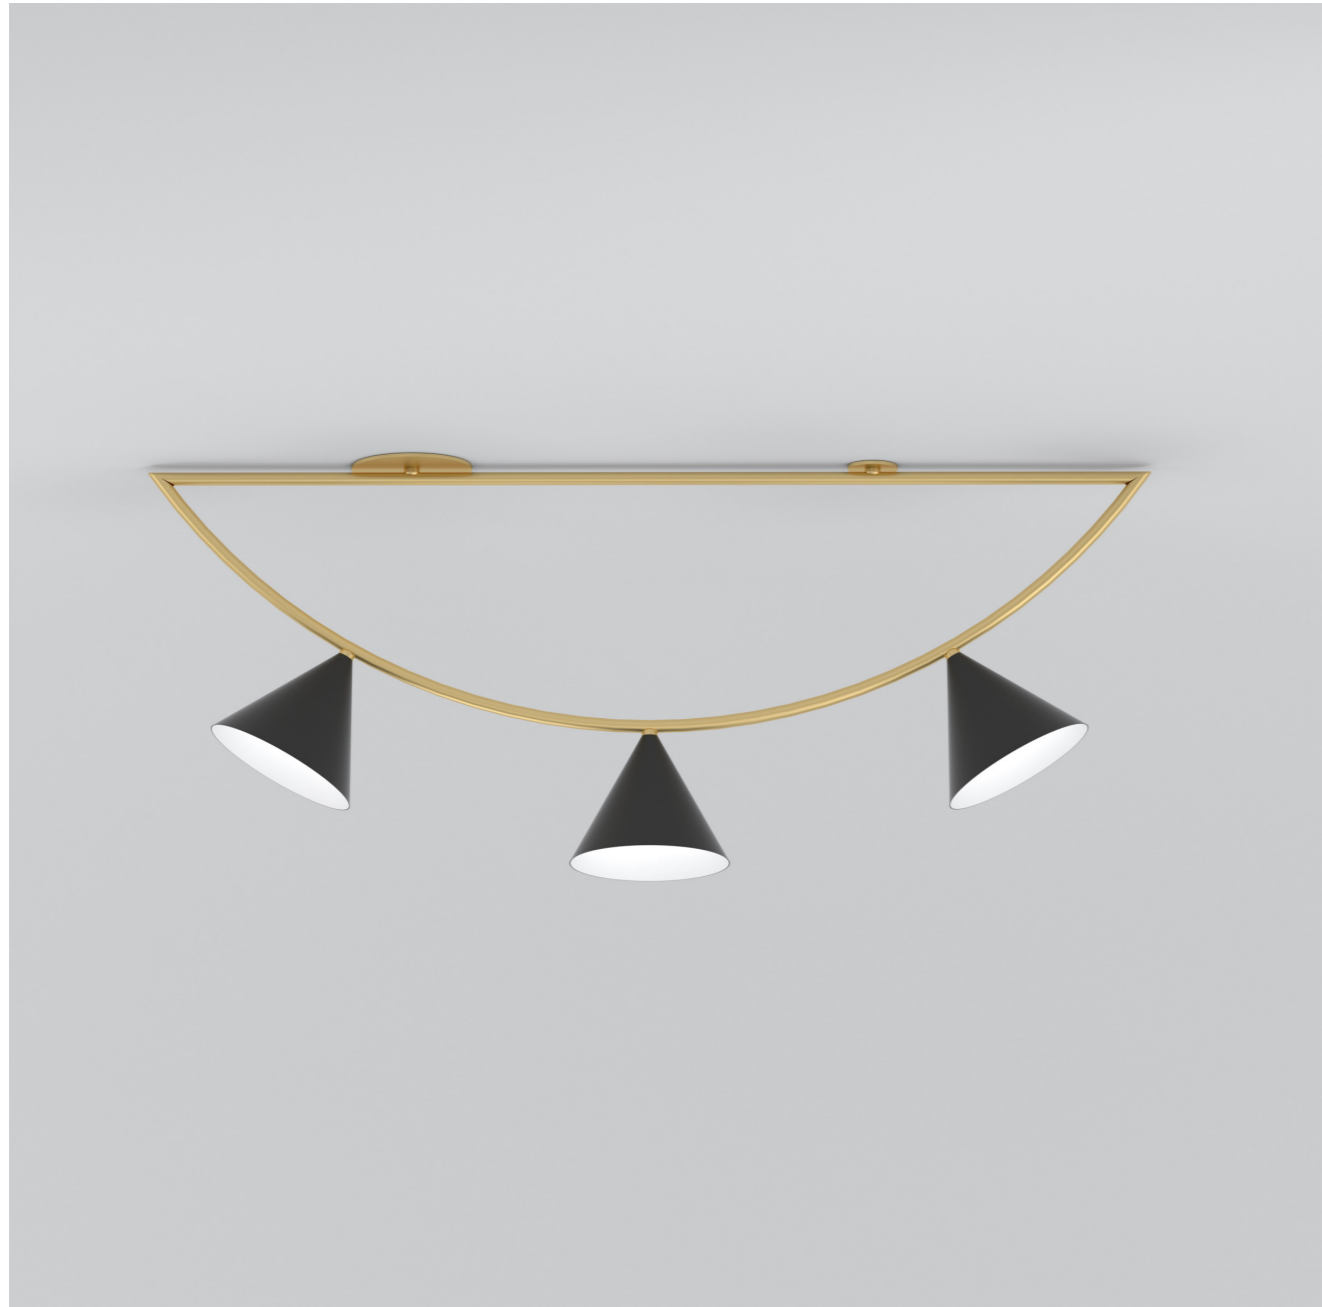

384 GIRLANDE 2

Material and fabrication:
Brushed brass

This series includes:
384OL-C01 - ceiling light
384OL-C02 - ceiling light