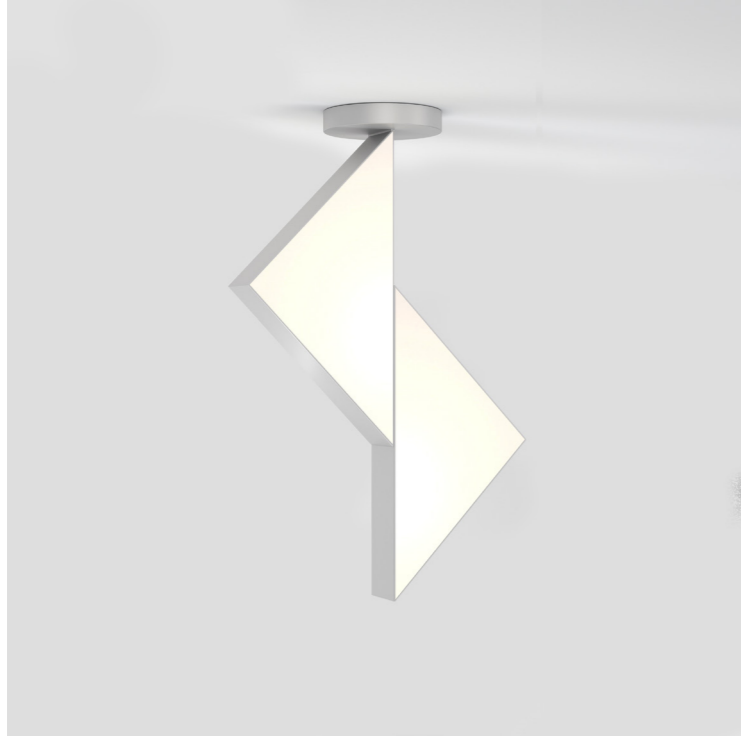

320 LINE, GLOBES AND DISCS

Material and fabrication:
Polished brass and white glass globes

This series includes:
320OL-C01 - ceiling / wall light
320OL-C02 - ceiling / wall light
320OL-C03 - ceiling / wall light
320OL-C04 - ceiling / wall light
320OL-C05 - ceiling / wall light
320OL-C06 - ceiling / wall light
320OL-C07 - ceiling / wall light
320OL-C08 - ceiling / wall light

329 TRIANGLE AND GLOBE

Material and fabrication:
Brushed brass or powder coated metal

This series includes:
329OL-C01 - ceiling light
329OL-C04 - ceiling light

356 TRIANGLE VARIATIONS

Material and fabrication:
Brushed brass or powder coated metal

Material and fabrication:
Brushed brass or nickel

This series includes:
359OL-W01 - wall light
359OL-W02 - wall light

365 EPIC TRIANGLES

Material and fabrication:
Brushed brass or powder coated metal

This series includes:
365OL-P01 - pendant light

326 FLAT CIRCLE TRIANGLE

Material and fabrication:
Brushed brass, powder coated metal or nickel

This series includes:
326OL-C02 - ceiling light
326OL-C03 - ceiling light

355 FLAT SHAPES

Material and fabrication:
Brushed brass, powder coated metal or nickel