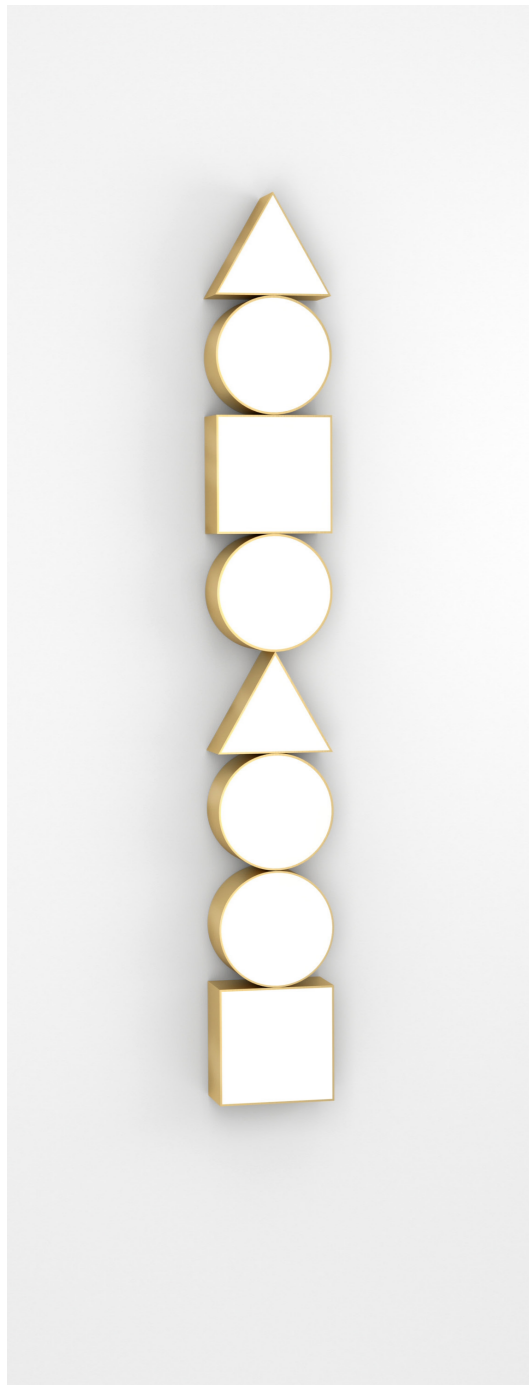

359 SHAPES

Material and fabrication:
Brushed brass or nickel

This series includes:
359OL-W01 - wall light
359OL-W02 - wall light