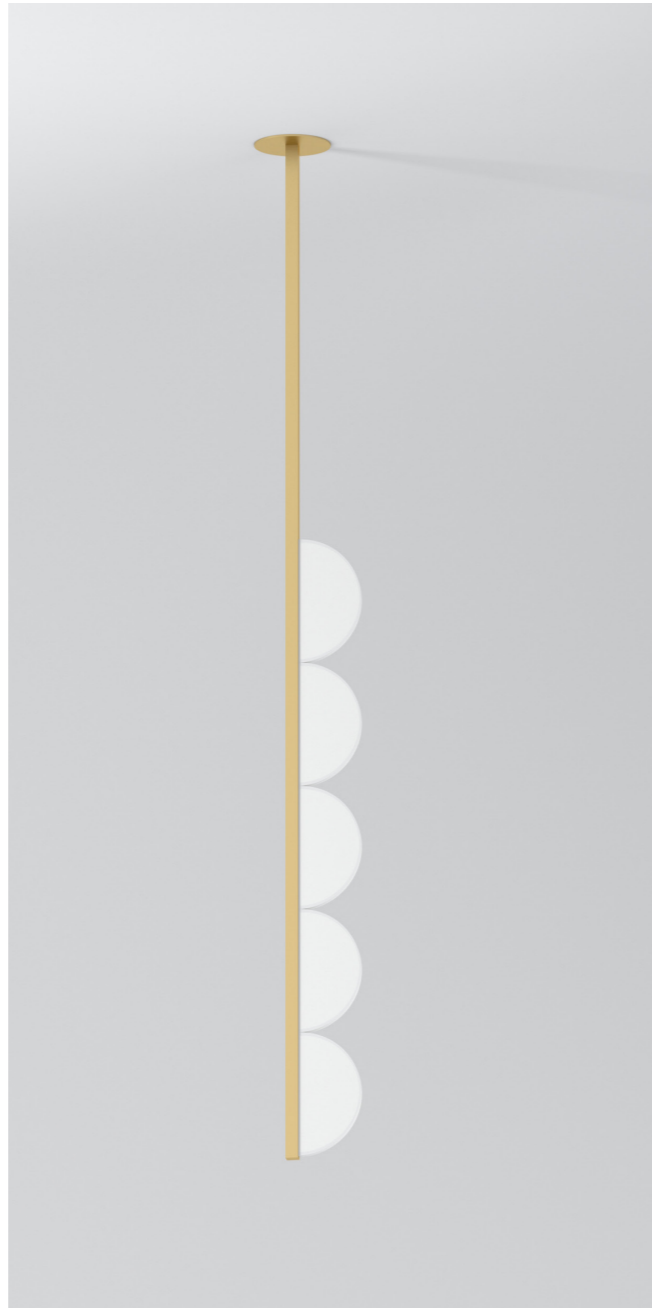

491 INSIDE OUT

Material and fabrication:
Brushed brass, nickel or powder coatel metal and white acrylic

This series includes:
491OL-P01 - pendant light
491OL-P02 - pendant light
491OL-P03 - pendant light
491OL-W01 - wall light
492OL-W02 - wall light