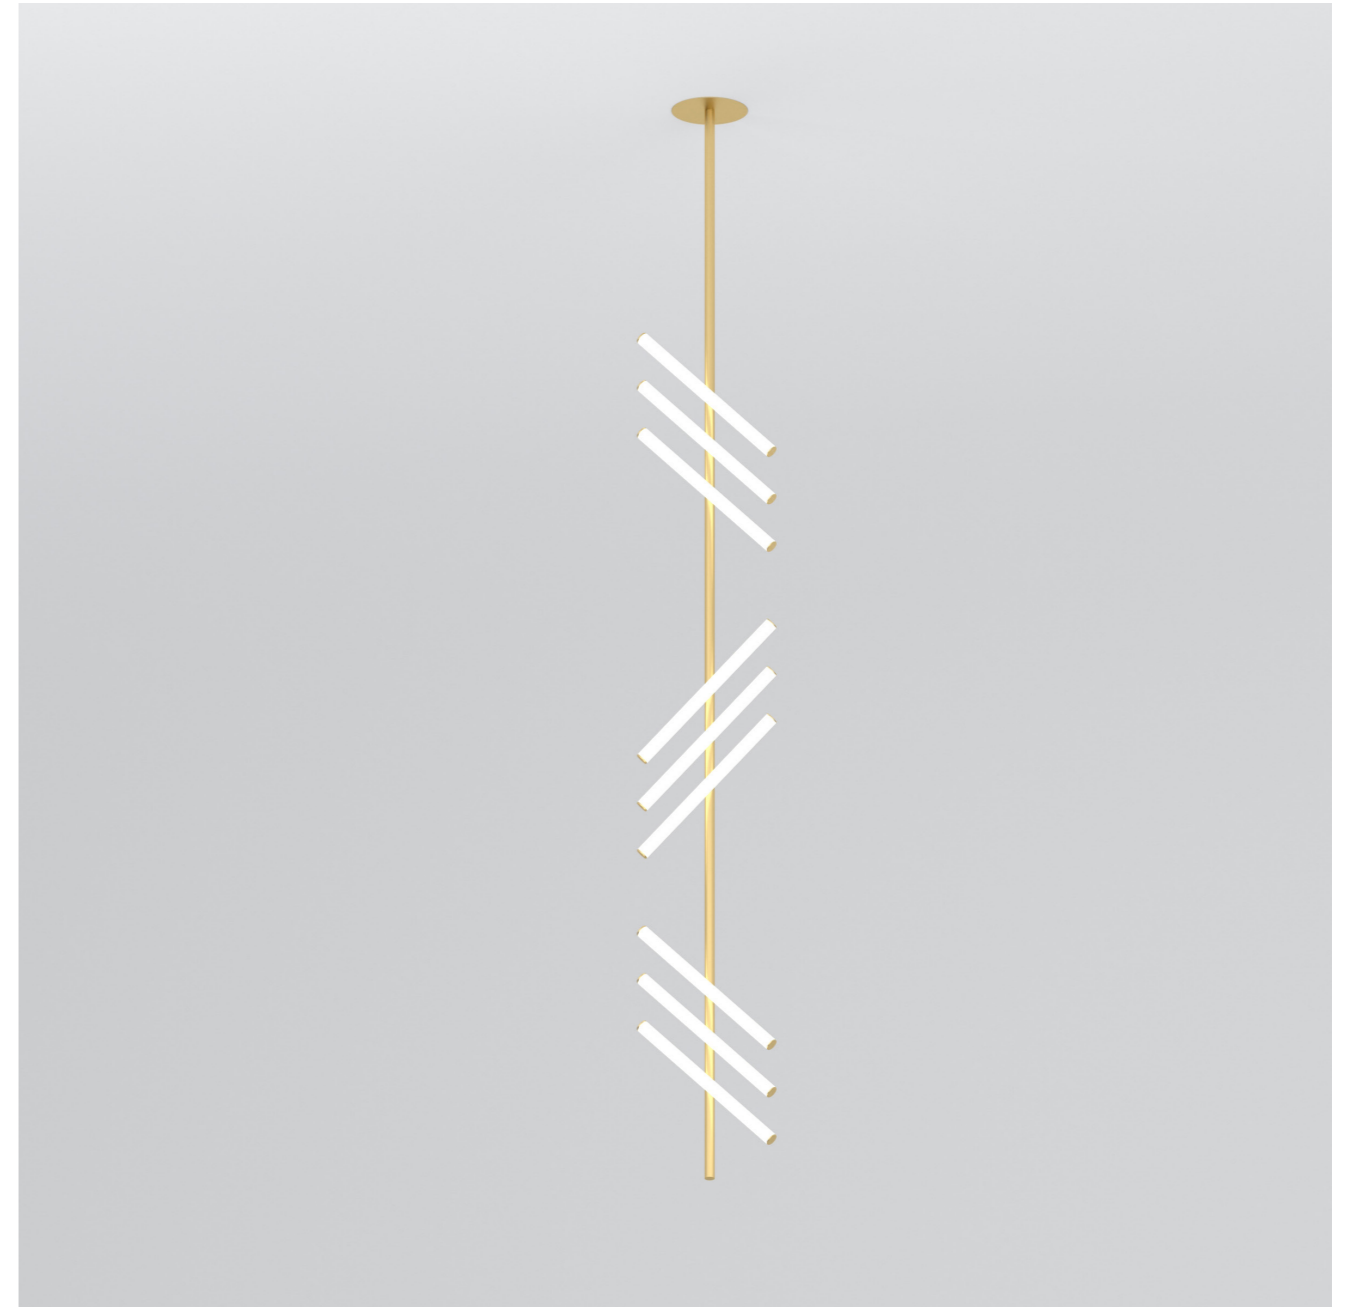

483 OFFSET 2

Material and fabrication:
Brushed brass

This series includes:
483OL-C01 - ceiling light
483OL-P01 - ceiling light
483OL-P02 - pendant light