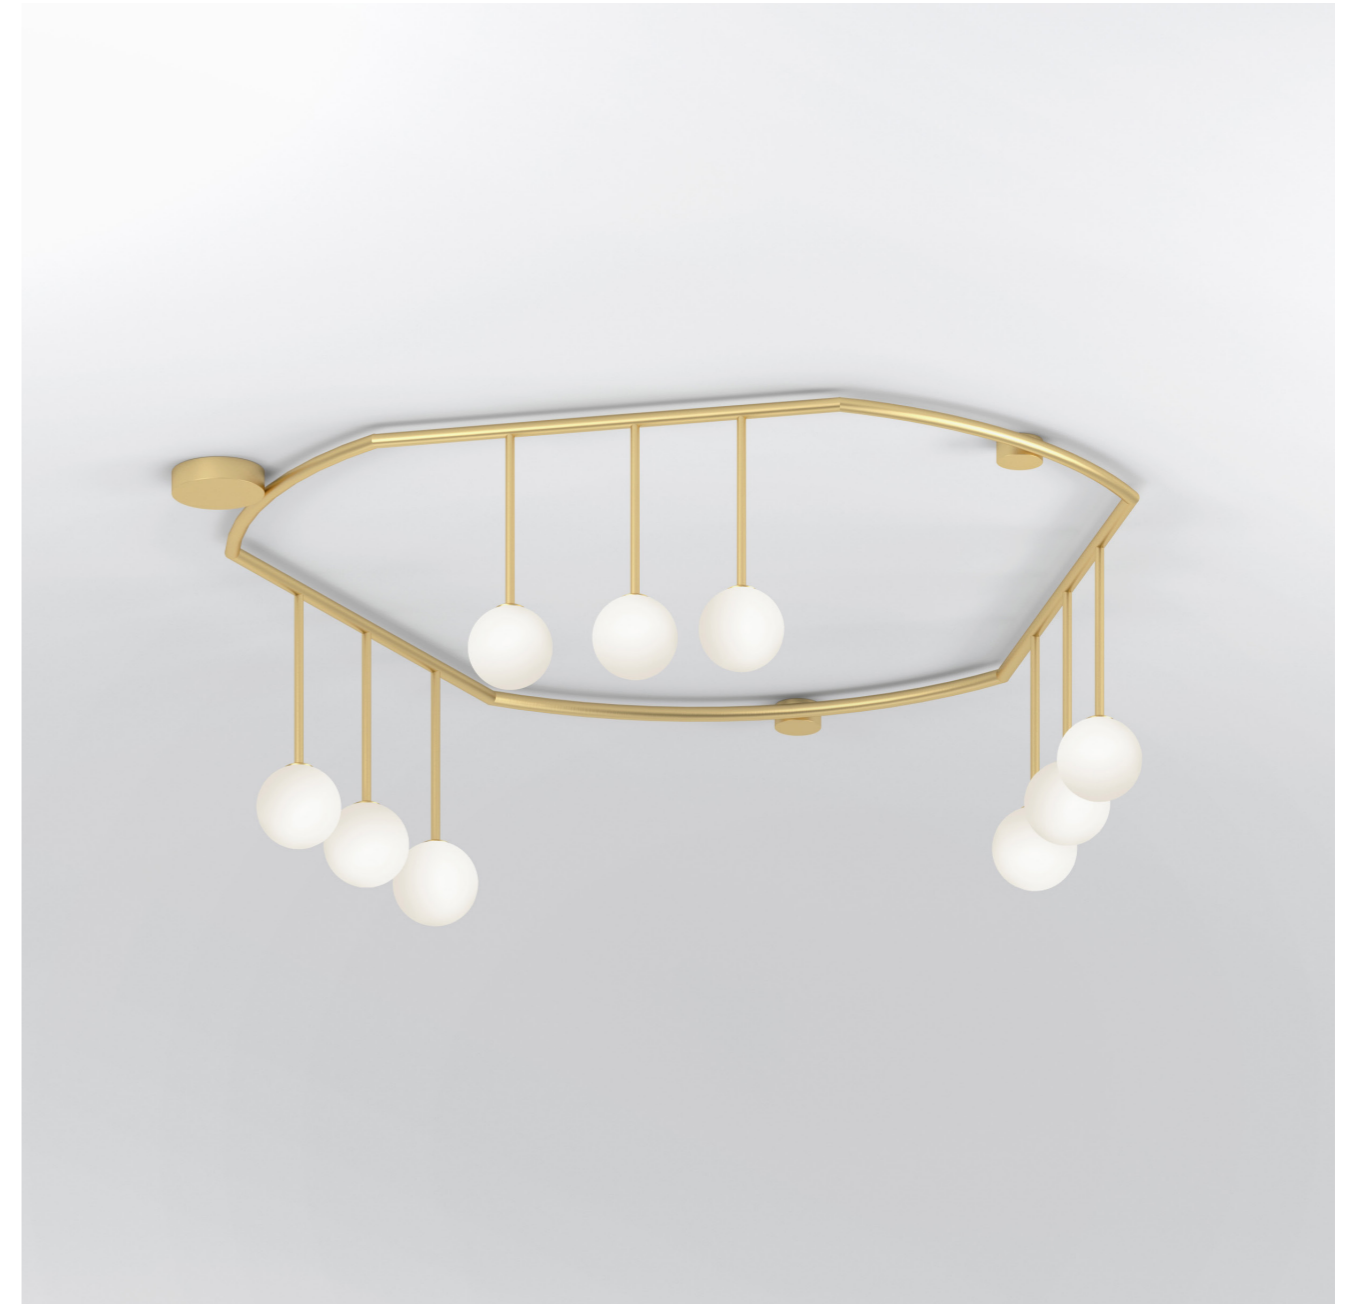

488 STANDING GLOBES

Material and fabrication:
Brushed brass or nickel

This series includes:
488OL-C01 - ceiling light
488OL-P01 - pendant light