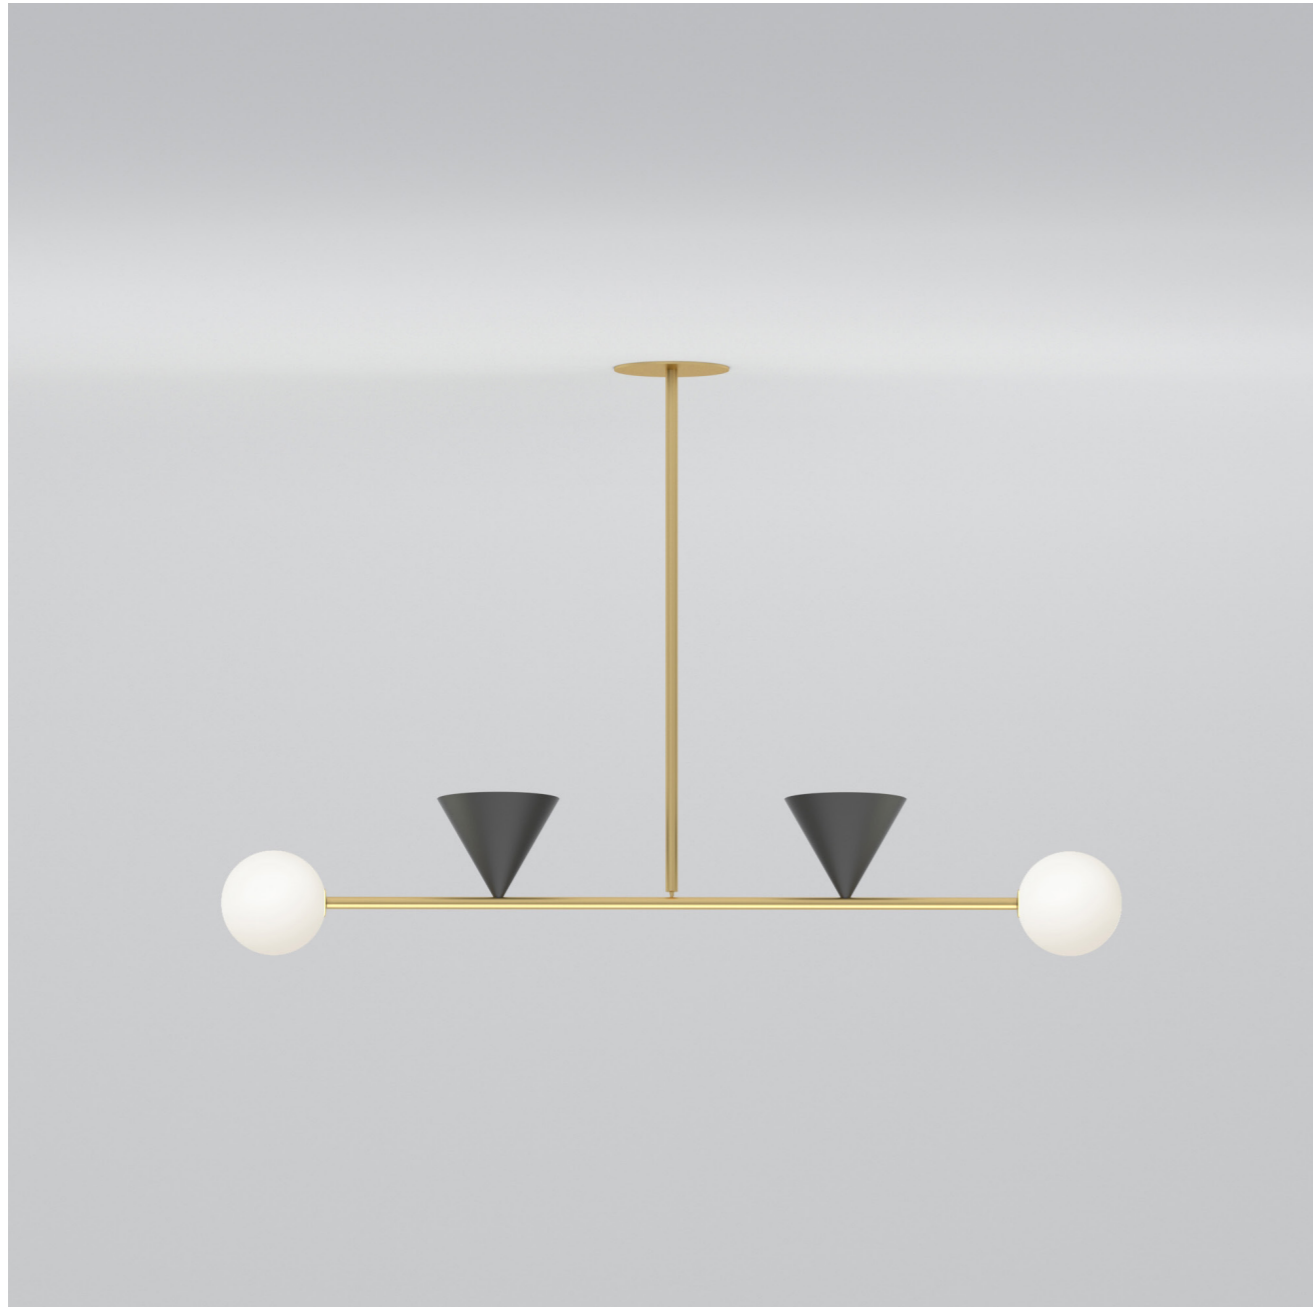

320 LINE, GLOBES AND DISCS

Material and fabrication:
Polished brass and white glass globes

This series includes:
320OL-C01 - ceiling / wall light
320OL-C02 - ceiling / wall light
320OL-C03 - ceiling / wall light
320OL-C04 - ceiling / wall light
320OL-C05 - ceiling / wall light
320OL-C06 - ceiling / wall light
320OL-C07 - ceiling / wall light
320OL-C08 - ceiling / wall light