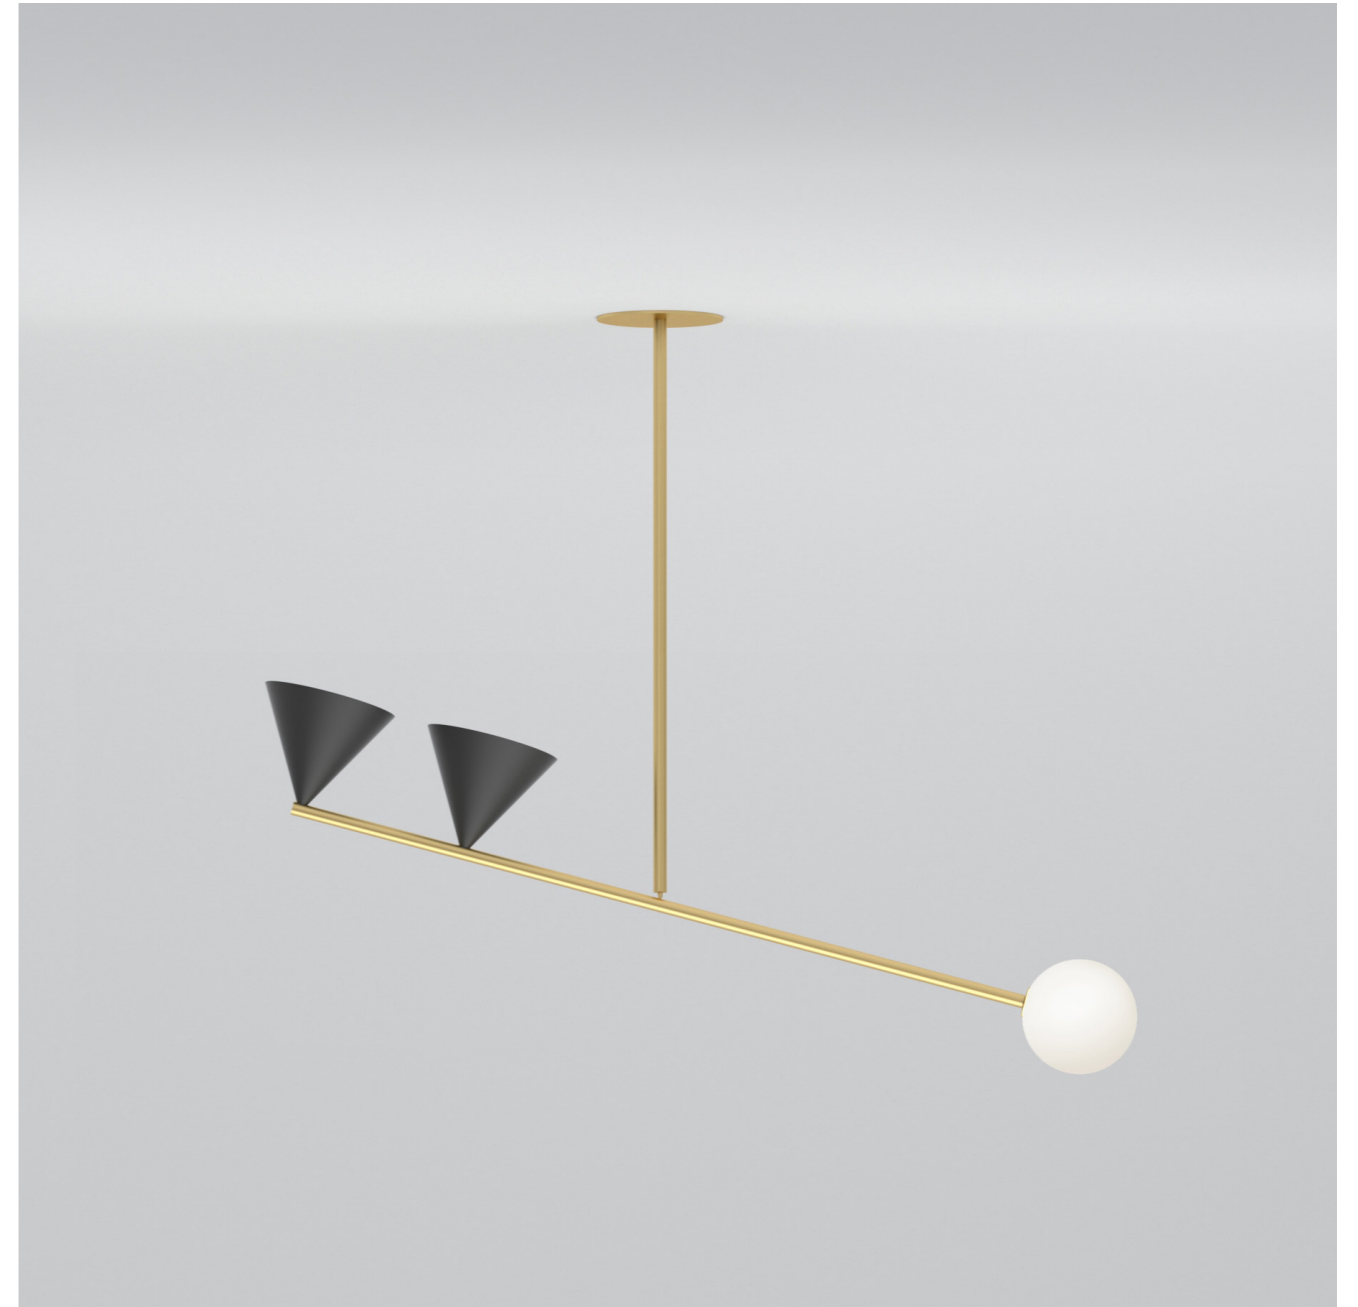

320 LINE, GLOBES AND DISCS

Material and fabrication:
Polished brass and white glass globes

This series includes:
320OL-C01 - ceiling / wall light
320OL-C02 - ceiling / wall light
320OL-C03 - ceiling / wall light
320OL-C04 - ceiling / wall light
320OL-C05 - ceiling / wall light
320OL-C06 - ceiling / wall light
320OL-C07 - ceiling / wall light
320OL-C08 - ceiling / wall light