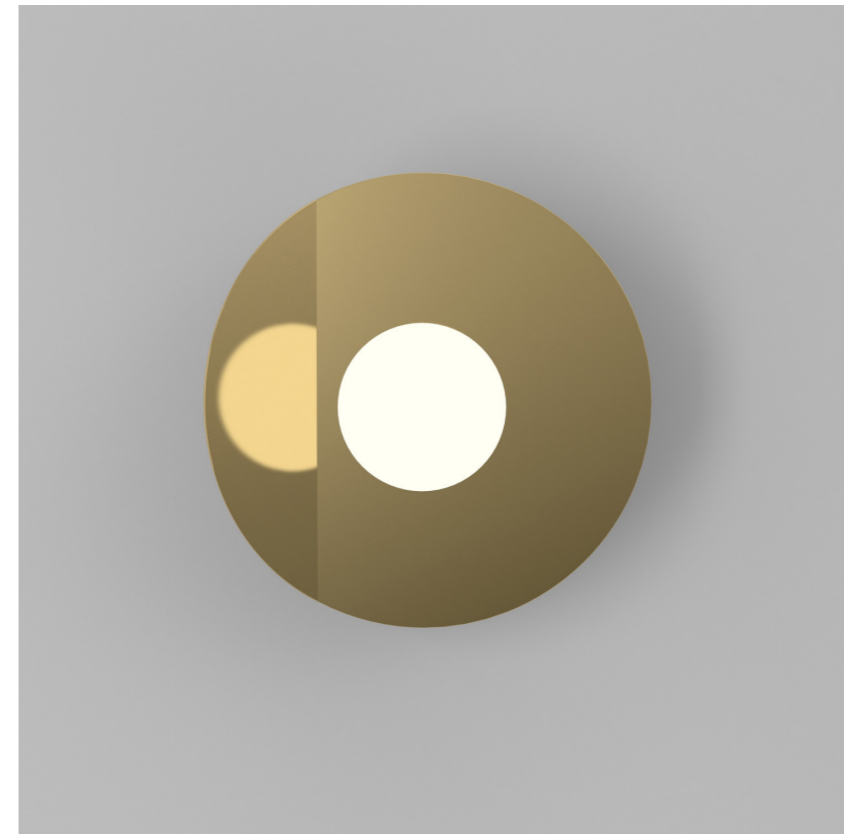

480 PAPILLON

Material and fabrication:
Brushed brass or nickel

This series includes:
480OL-W01 - wall light

518 DISC AND SPHERE BENT / INTERSECTING

Material and fabrication:
Polished brass

This series includes:
518OL-W01 - wall light
518OL-W02 - wall light
518OL-W03 - wall light