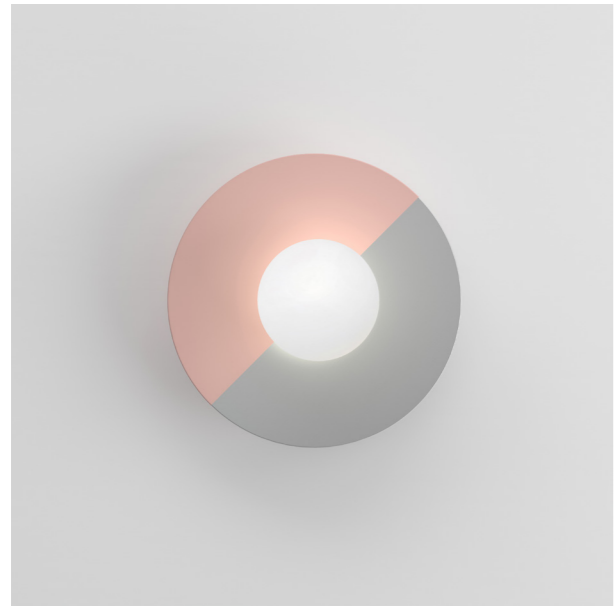

460 DISC AND SPHERE SEMI-COLOR

Material and fabrication:
Brushed brass or nickel

This series includes:
460OL-W01 - wall light
460OL-W02 - wall light
460OL-W03 - wall light
460OL-W04 - wall light