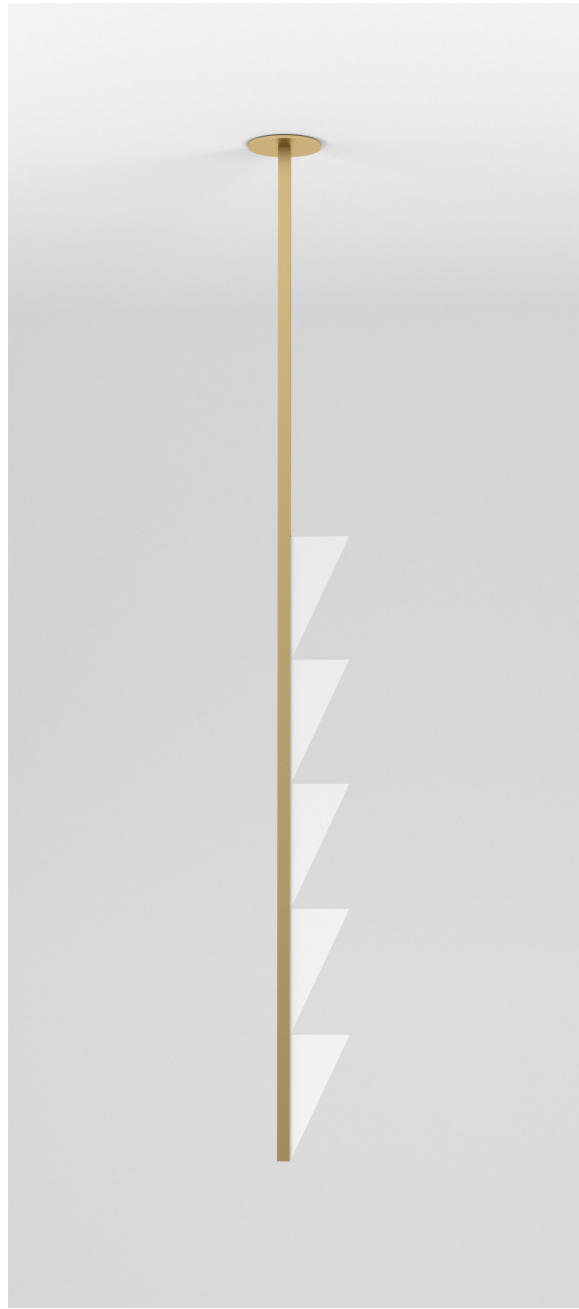

491 INSIDE OUT

Material and fabrication:
Brushed brass, nickel or powder coatel metal and white acrylic

This series includes:
491OL-P01 - pendant light
491OL-P02 - pendant light
491OL-P03 - pendant light
491OL-W01 - wall light
492OL-W02 - wall light