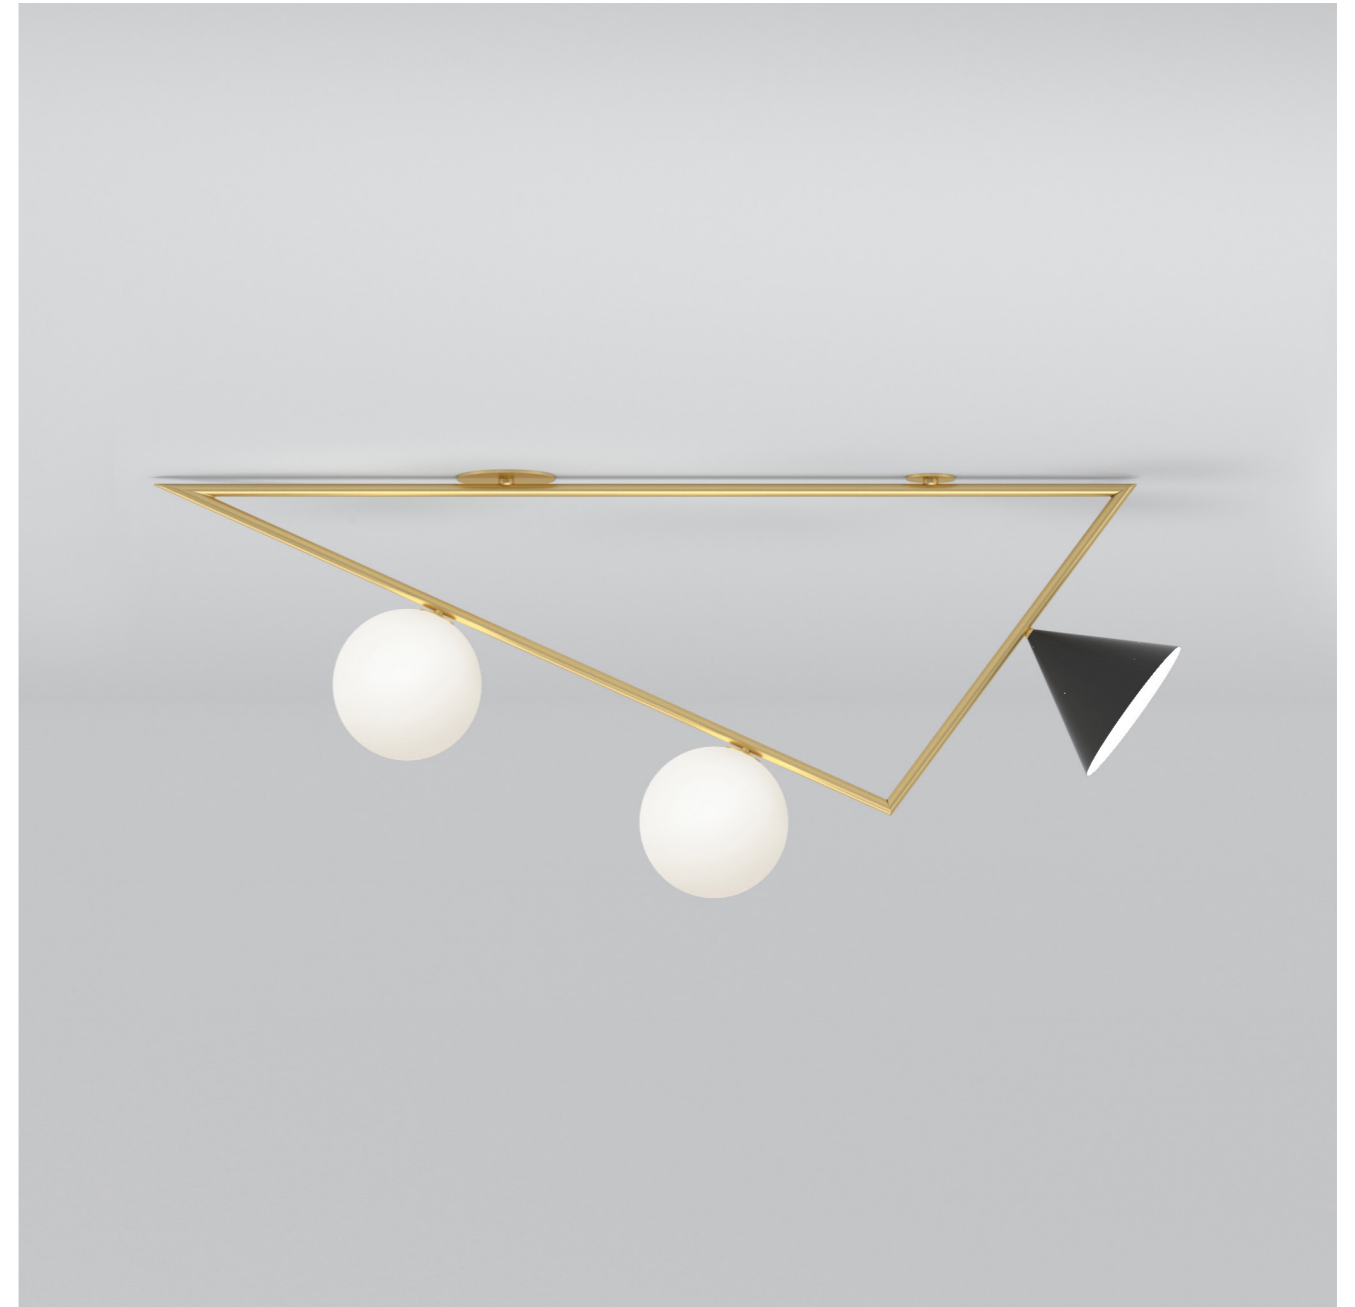

385 TRIANGLE 2

Material and fabrication:
Brushed brass

This series includes:
385OL-C01 - ceiling light
385OL-C02 - ceiling light
385OL-C03 - ceiling light
385OL-C04 - ceiling light
385OL-F02 - floor light