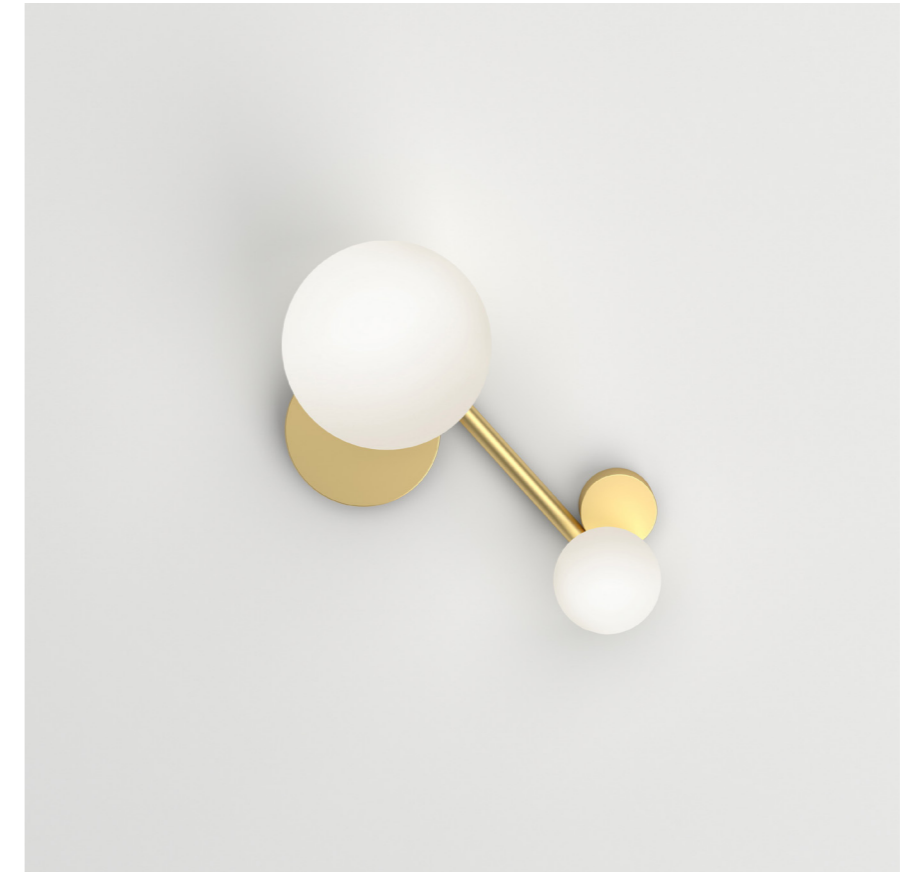

ARETI

Catalog
2016 - 2020

CONTENT

320 LINE, GLOBES AND DISCS	4	457 SCALE	44	483 OFFSET 2	91
368 BALANCING VARIATIONS	9	456 SEE SAW	45	484 WAVES	92
328 CONES ON A RING	10	427 ARROW	47	486 TUBES	95
331 TUBE WITH GLOBES	11	437 ROTATION	48	487 REPETITION	96
353 EPIC VARIATIONS	15	460 DISC AND SPHERE SEMI-COLOR	50	480 PAPILLON	97
329 TRIANGLE AND GLOBE	16	439 OYSTER	51	518 DISC AND SPHERE BENT / INTERSECTING	98
356 TRIANGLE VARIATIONS	17	438 BIRCH	52	490 DISC AND SPHERE SLIVER / PERFORATION	102
358 LINES AND TRIANGLES	18	444 HAT LIGHT	57	501 DISC AND SPHERE ADDITION / SUBTRACTION	105
324 TRIANGLE BOX	20	447 TUBE CIRCLE TRIANGLE	63	514 DISC AND SPHERE GLASS	107
359 SHAPES	22	459 HARLEQUIN	65	500 VOLUMES	110
365 EPIC TRIANGLES	23	466 RAIN OF LEAVES	66	496 SQUARE	111
326 FLAT CIRCLE TRIANGLE 2	4	470 ZIG ZAG	67	497 PERSPECTIVE VARIATION	112
355 FLAT SHAPES	25	471 LARGE CONE WITH GLOBES	68	488 STANDING GLOBES	113
386 V LIGHTS	27	475 EPIC FOUR	69	498 RAIN OF GLOBES	114
366 TRIANGLE WITH FLAT TRIANGLES	28	325 SLIVER	70	499 BLOCK	115
369 SHAPES WITH SMALL GLOBES	29	473 ZIGZAG 2	74	551 FLOATING	116
422 MOTIVE	30	469 OFFSET	75	507 OCTUPUS	117
384 GIRLANDE 2	34	476 DREIECKSRROTATION	76	493 STICKS	118
385 TRIANGLE 2	35	477 DISCS STACK	81	520 LEVER	122
403 PLATES AND SPHERES	38	474 LINETYPE	82	491 INSIDE OUT	124
423 OUTLINE	39	479 GLOBE WITH THREE CONES	86		
421 THICK TUBE AND GLOBES	40	377 UP AND DOWN	87		
409 WHEELS	41	472 BRIDGE	88		
426 SIDE TRIANGLE	43	482 SUNSET	90		

320 LINE, GLOBES AND DISCS

Material and fabrication:
Polished brass and white glass globes

This series includes:
320OL-C01 - ceiling / wall light
320OL-C02 - ceiling / wall light
320OL-C03 - ceiling / wall light
320OL-C04 - ceiling / wall light
320OL-C05 - ceiling / wall light
320OL-C06 - ceiling / wall light
320OL-C07 - ceiling / wall light
320OL-C08 - ceiling / wall light