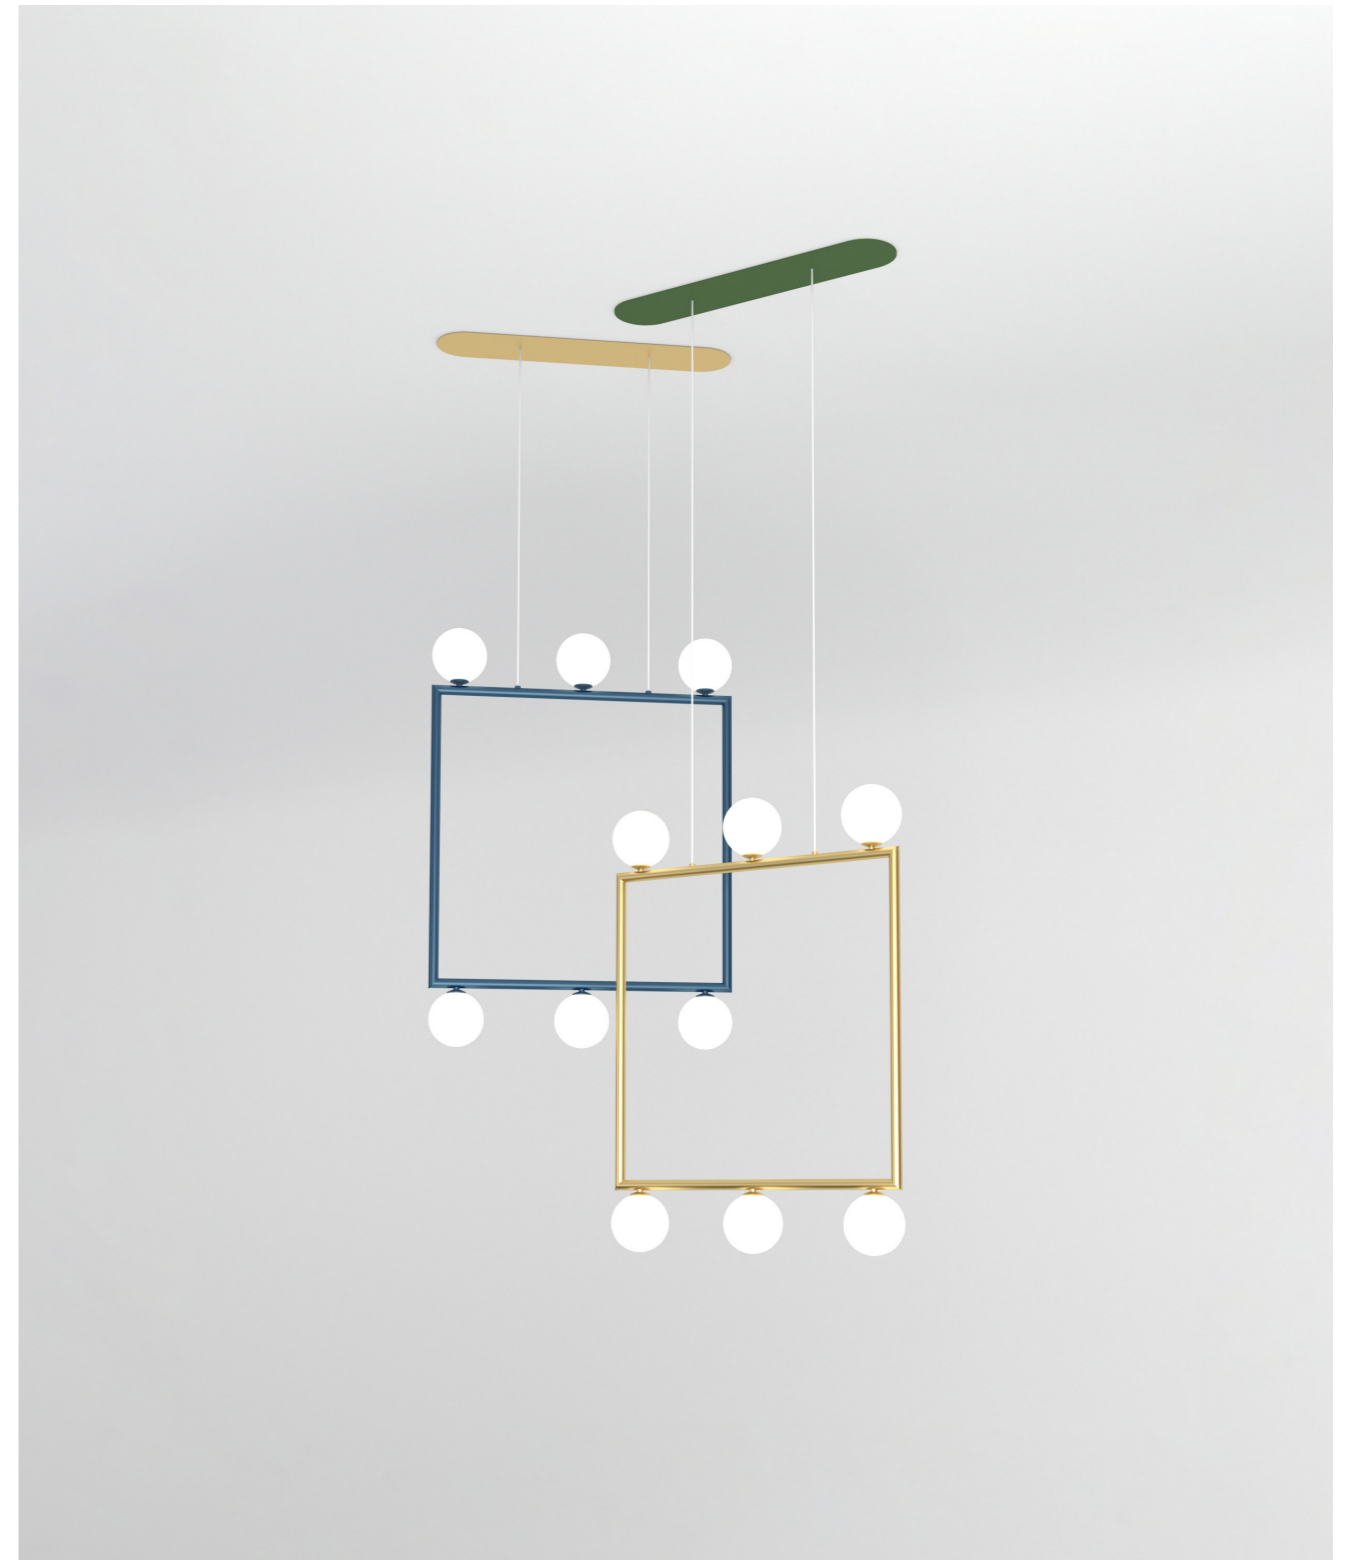

496 SQUARE

Material and fabrication:
Brushed brass, powder coated metal or nickel

This series includes:
496OL-P01 - pendant light
496OL-P02 - pendant light