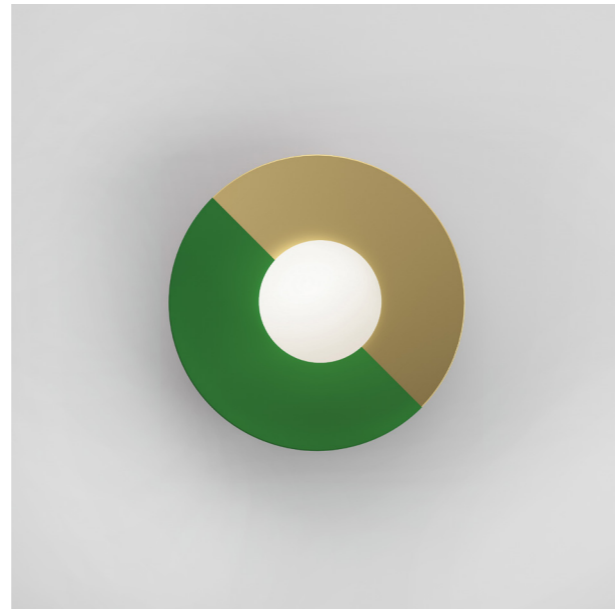

460 DISC AND SPHERE SEMI-COLOR

Material and fabrication:
Brushed brass or nickel

This series includes:
460OL-W01 - wall light
460OL-W02 - wall light
460OL-W03 - wall light
460OL-W04 - wall light