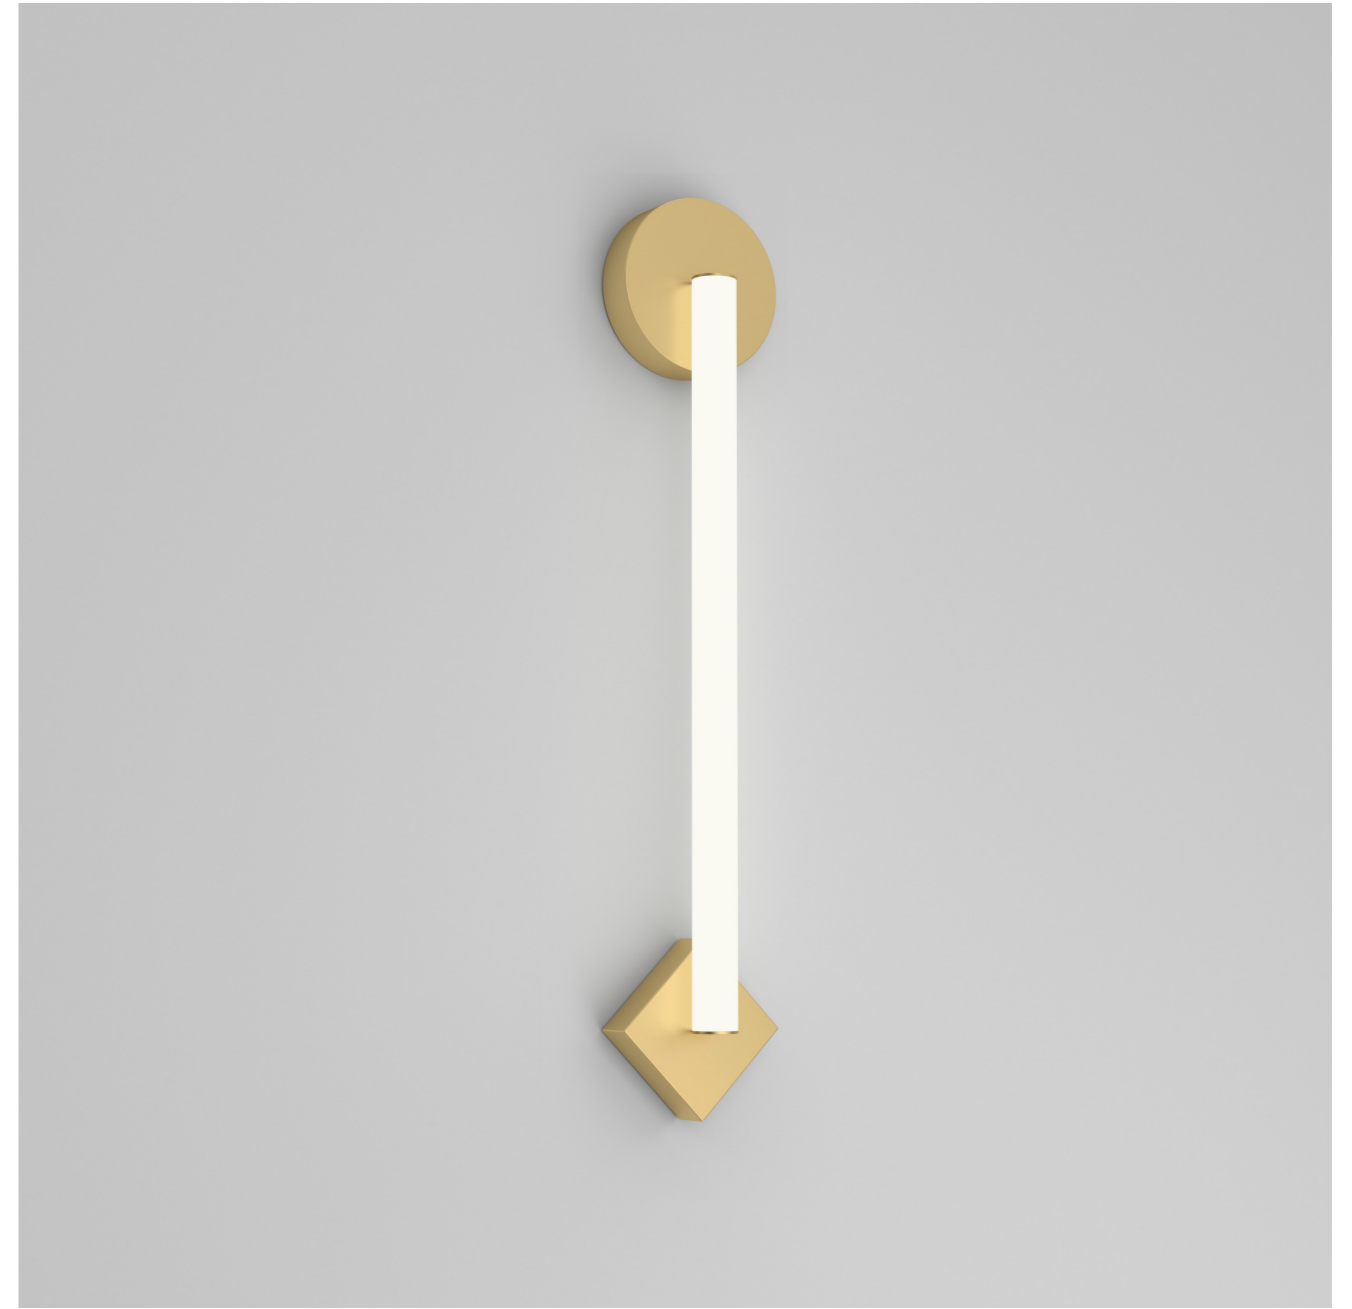

447 TUBE CIRCLE TRIANGLE

Material and fabrication:
Brushed brass or nickel

This series includes:
447OL-W01 - wall light
447OL-W02 - wall light
447OL-W03 - wall light