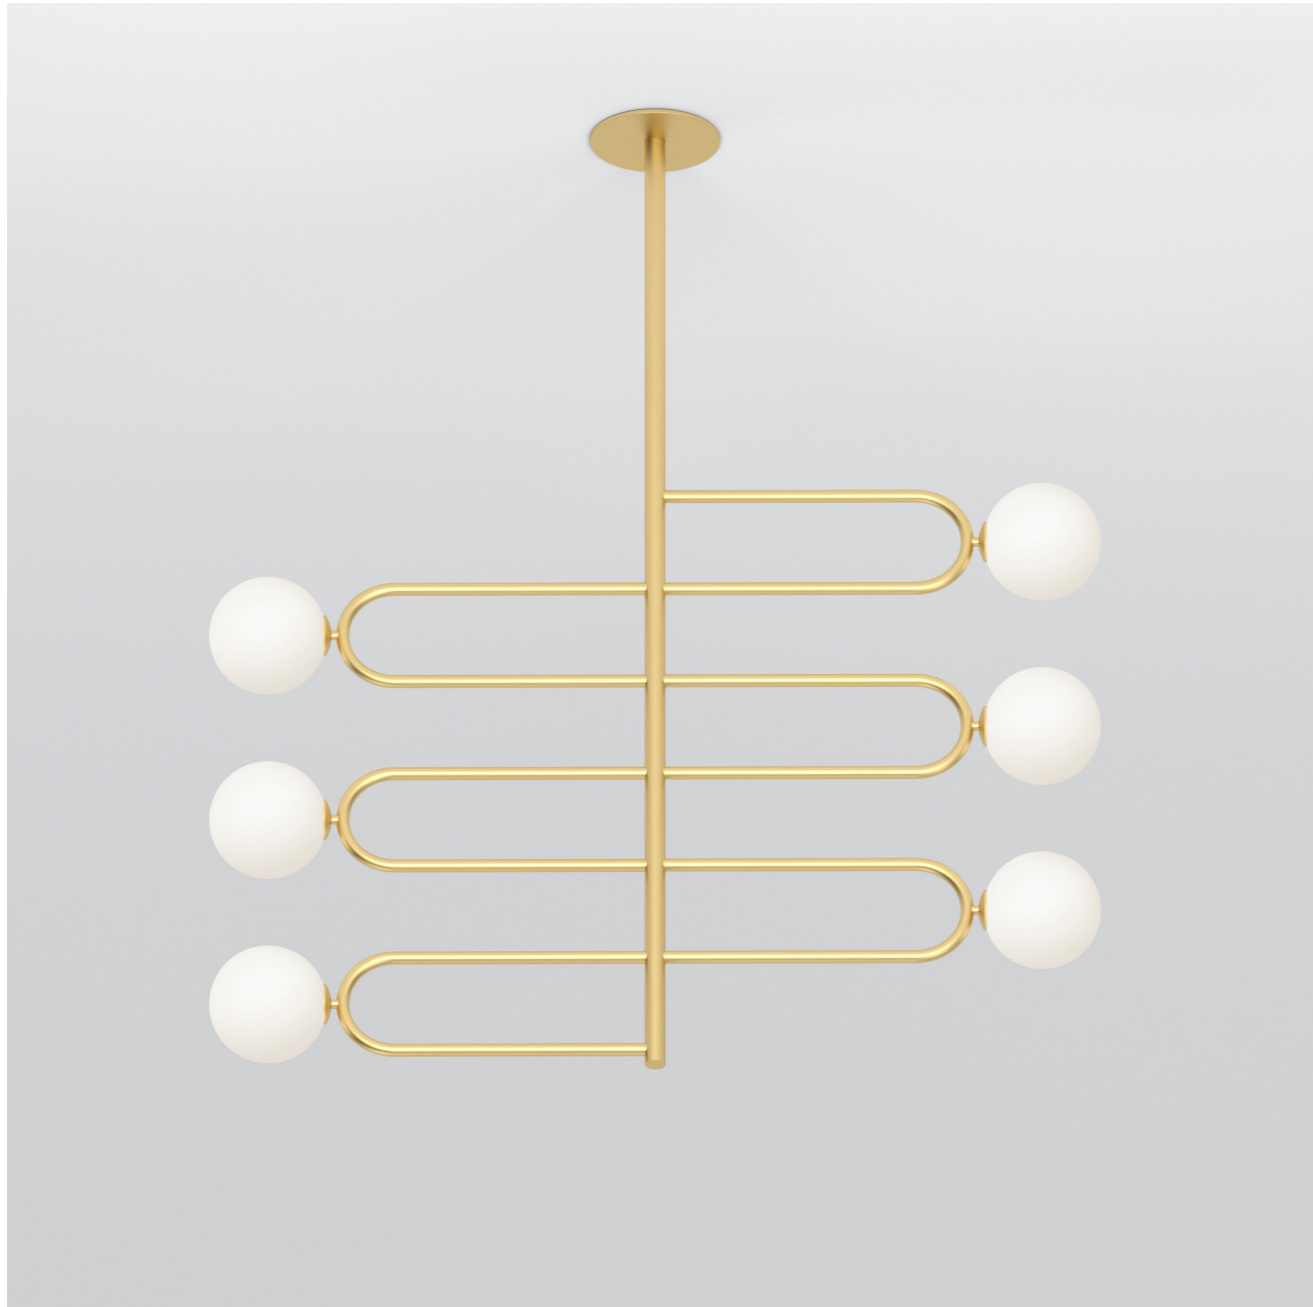

320 LINE, GLOBES AND DISCS

Material and fabrication:
Polished brass and white glass globes

This series includes:
320OL-C01 - ceiling / wall light
320OL-C02 - ceiling / wall light
320OL-C03 - ceiling / wall light
320OL-C04 - ceiling / wall light
320OL-C05 - ceiling / wall light
320OL-C06 - ceiling / wall light
320OL-C07 - ceiling / wall light
320OL-C08 - ceiling / wall light

329 TRIANGLE AND GLOBE

Material and fabrication:
Brushed brass or powder coated metal

This series includes:
329OL-C01 - ceiling light
329OL-C04 - ceiling light

356 TRIANGLE VARIATIONS

Material and fabrication:
Brushed brass or powder coated metal

473 ZIGZAG 2

Material and fabrication:
Brushed brass

This series includes:
473OL-P01 - pendant light
473OL-P02 - pendant light

469 OFFSET

Material and fabrication:
Brushed brass

This series includes:
469OL-P01 - pendant light
469OL-P02 - pendant light
469OL-P03 - pendant light
469OL-P04 - pendant light
469OL-P05 - pendant light
469OL-P06 - pendant light
469OL-P07 - pendant light

476 DREIECKSRotation

Material and fabrication:
Brushed brass

This series includes:

- 476OL-C01 - ceiling light
- 476OL-C02 - ceiling light
- 476OL-D01 - desk light
- 476OL-P01 - pendant light
- 476OL-P02 - pendant light
- 476OL-P03 - pendant light
- 476OL-P04 - pendant light
- 476OL-P05 - pendant light
- 476OL-P06 - pendant light
- 476OL-P07 - pendant light
- 476OL-W02 - wall light