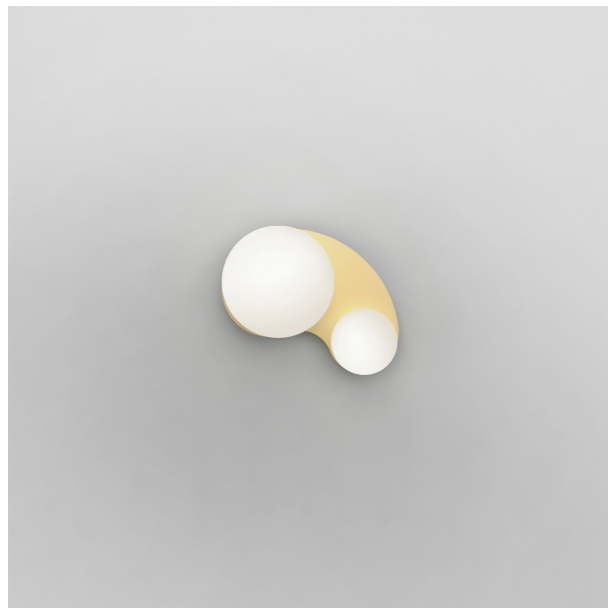

497 PERSPECTIVE VARIATION

Material and fabrication:
Brushed brass or powder coated metal

This series includes:
497OL-W01 - wall light
497OL-W02 - wall light
497OL-W03 - wall light
497OL-W04 - wall light
497OL-W05 - wall light