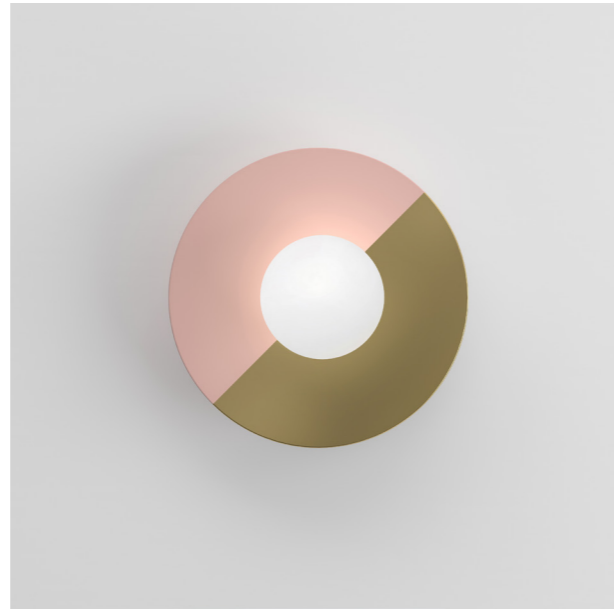

460 DISC AND SPHERE SEMI-COLOR

Material and fabrication:
Brushed brass or nickel

This series includes:
460OL-W01 - wall light
460OL-W02 - wall light
460OL-W03 - wall light
460OL-W04 - wall light