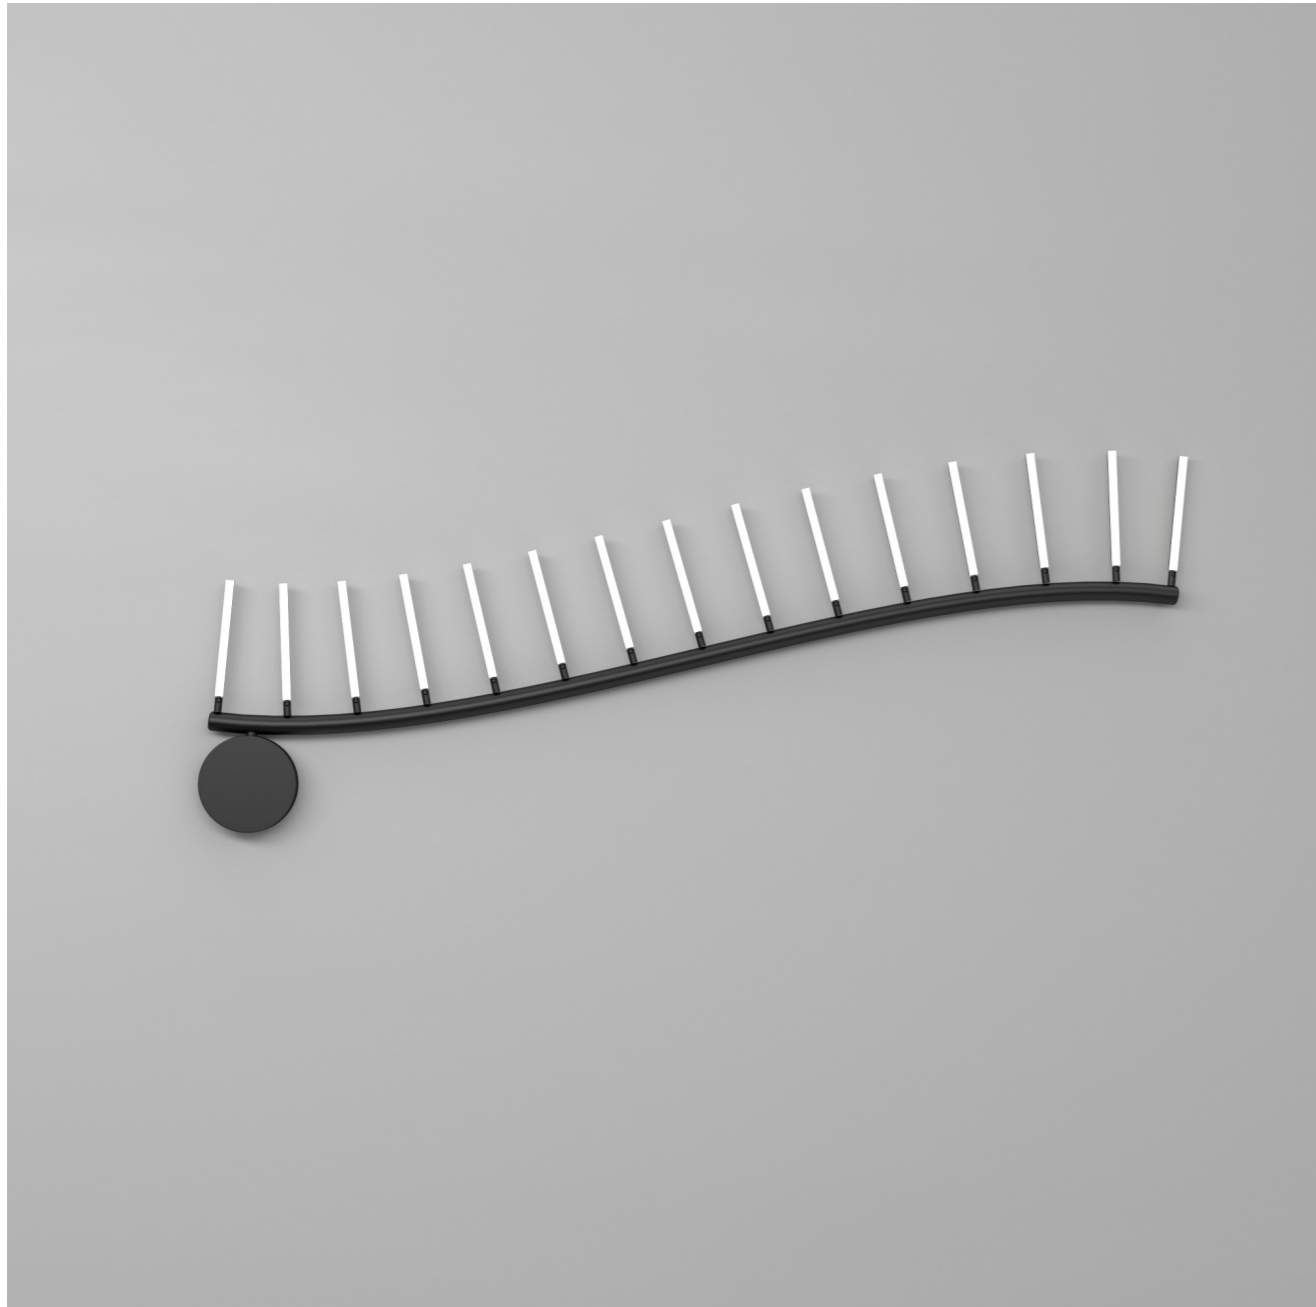

484 WAVES

Material and fabrication:
Powder coated metal or brushed brass

This series includes:
484OL-W01 - wall light
484OL-W02 - wall light
484OL-W03 - wall light
484OL-W04 - wall light
484OL-W05 - wall light