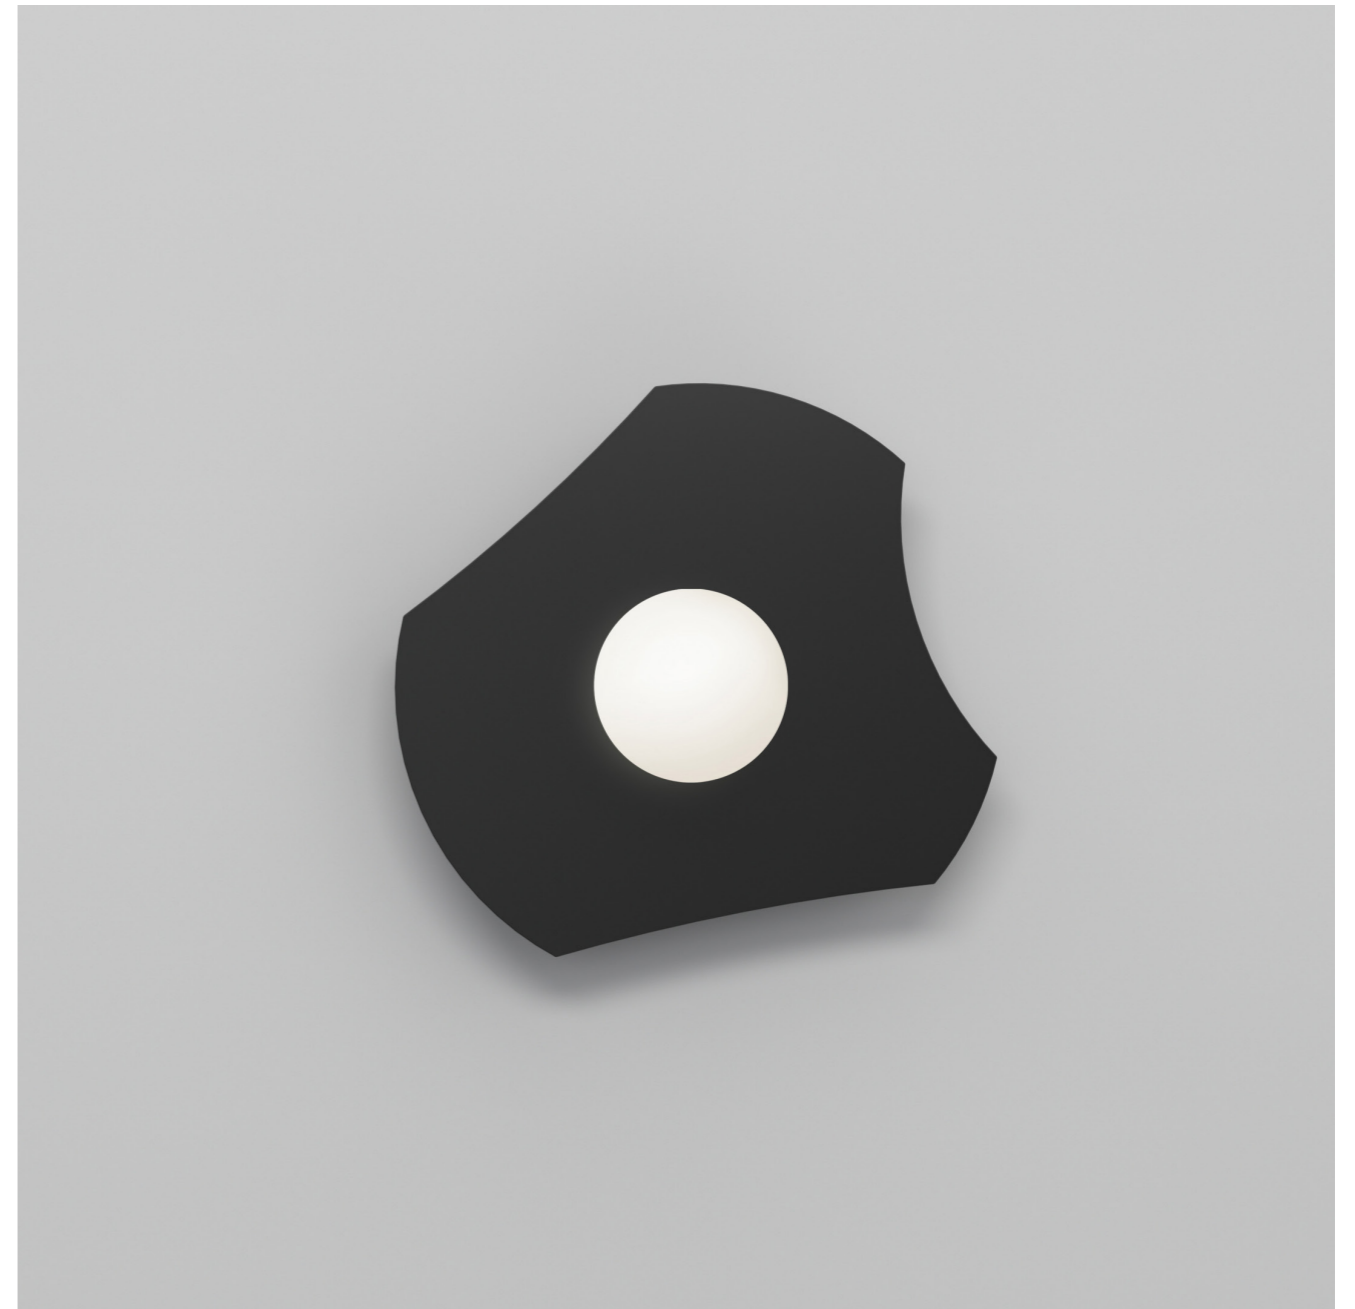

490 DISC AND SPHERE SLIVER / PERFORATION

Material and fabrication:
Polished brass, powder coated metal or nickel

This series includes:
490OL-C01 - ceiling light
490OL-C02 - ceiling light
490OL-W01 - wall light
490OL-W02 - wall light