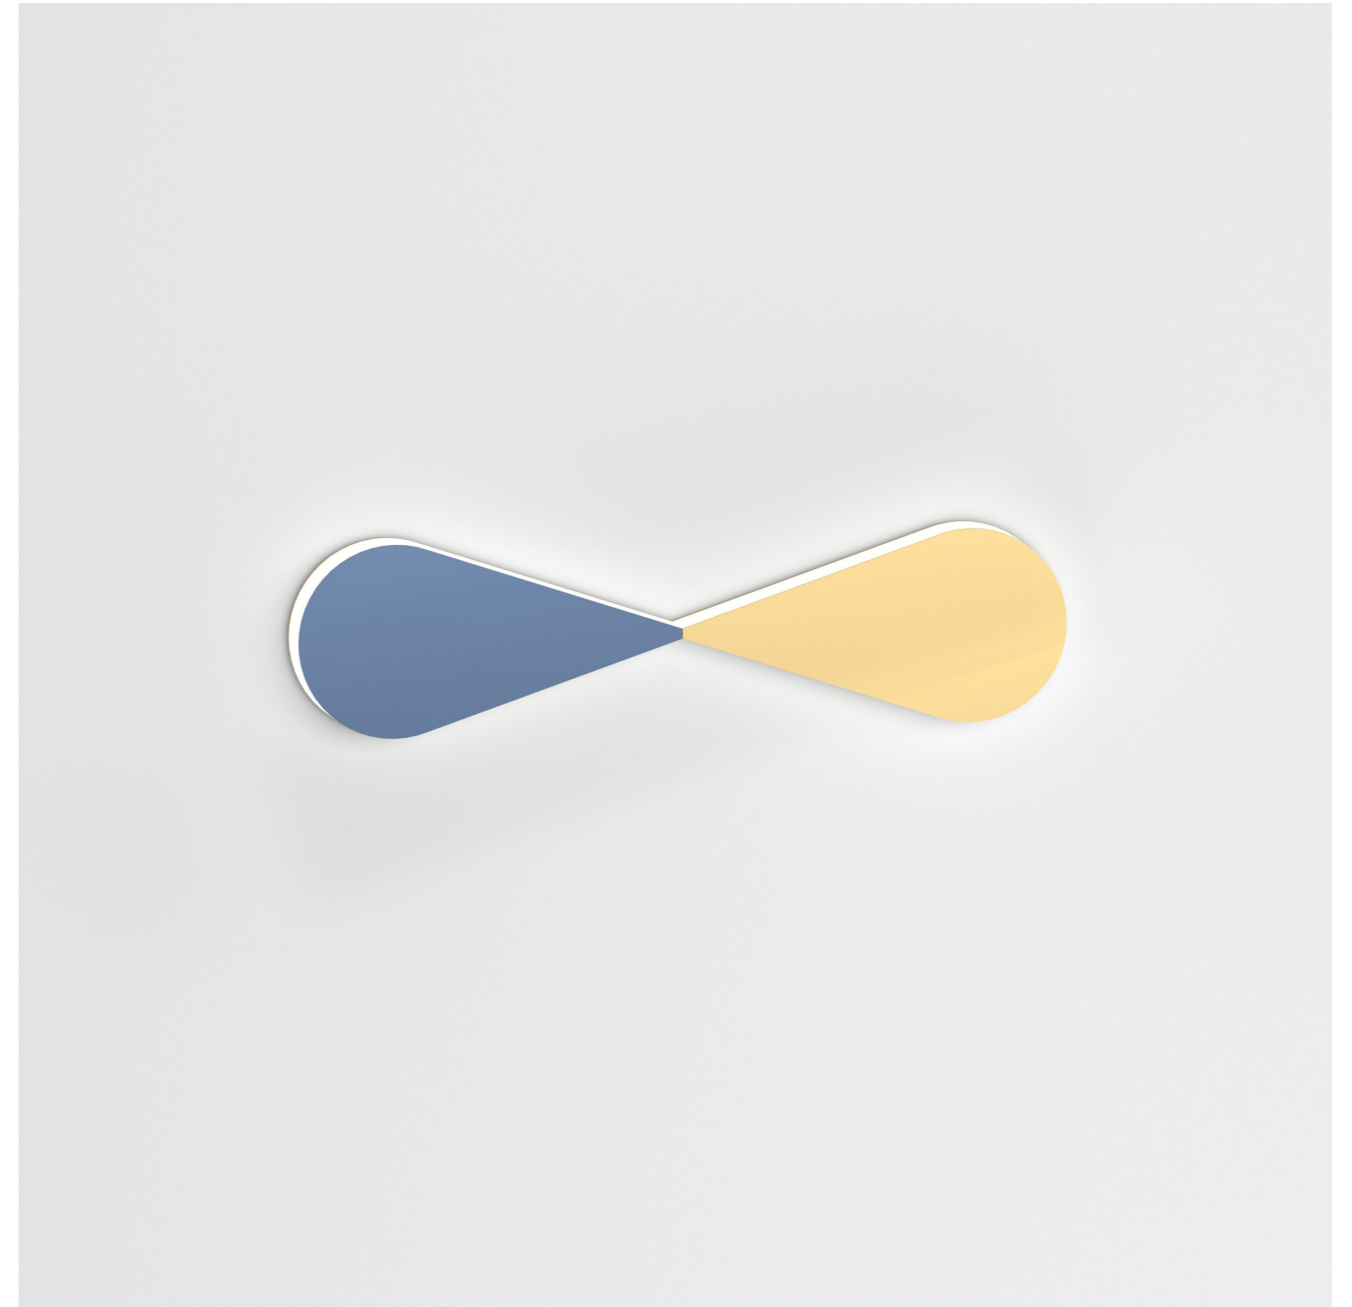

480 PAPILLON

Material and fabrication:
Brushed brass or nickel

This series includes:
480OL-W01 - wall light

518 DISC AND SPHERE BENT / INTERSECTING

Material and fabrication:
Polished brass

This series includes:
518OL-W01 - wall light
518OL-W02 - wall light
518OL-W03 - wall light