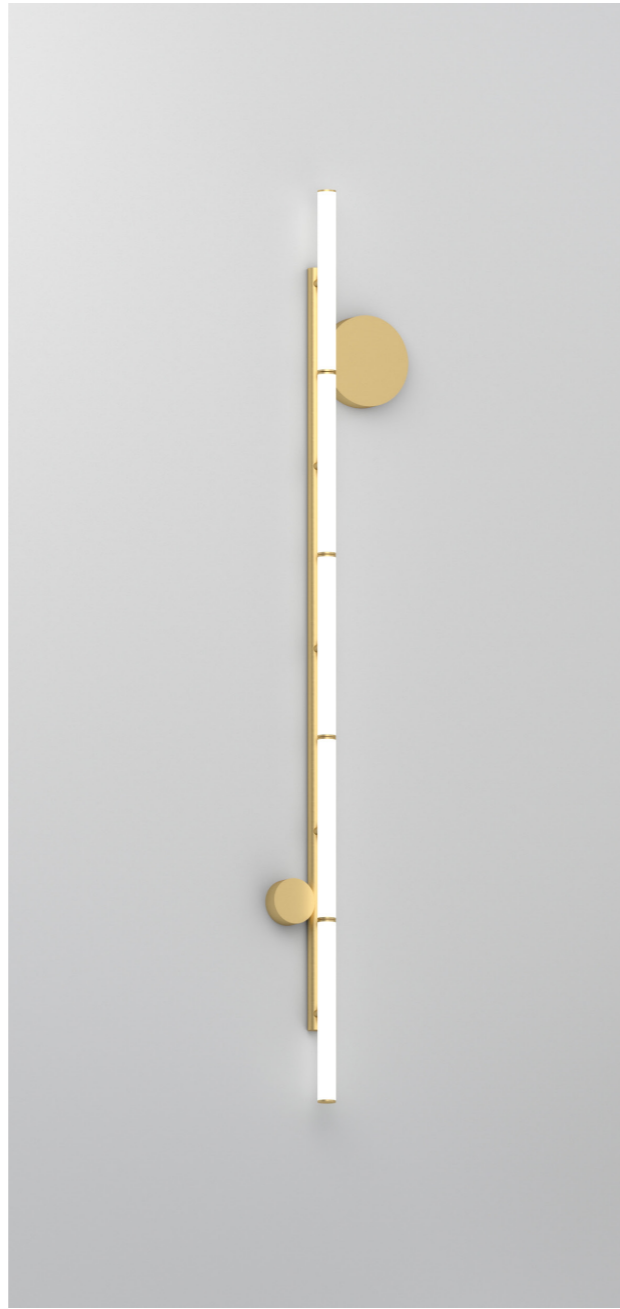

490 DISC AND SPHERE SLIVER / PERFORATION

Material and fabrication:
Polished brass, powder coated metal or nickel

This series includes:
490OL-C01 - ceiling light
490OL-C02 - ceiling light
490OL-W01 - wall light
490OL-W02 - wall light

551 FLOATING

Material and fabrication:
Brushed brass, powder coated metal or nickel

This series includes:
551OL-W01 - wall light

507 OCTUPUS

Material and fabrication:
Powder coated metal

This series includes:
507OL-D01 - desk light
507OL-F01 - floor light