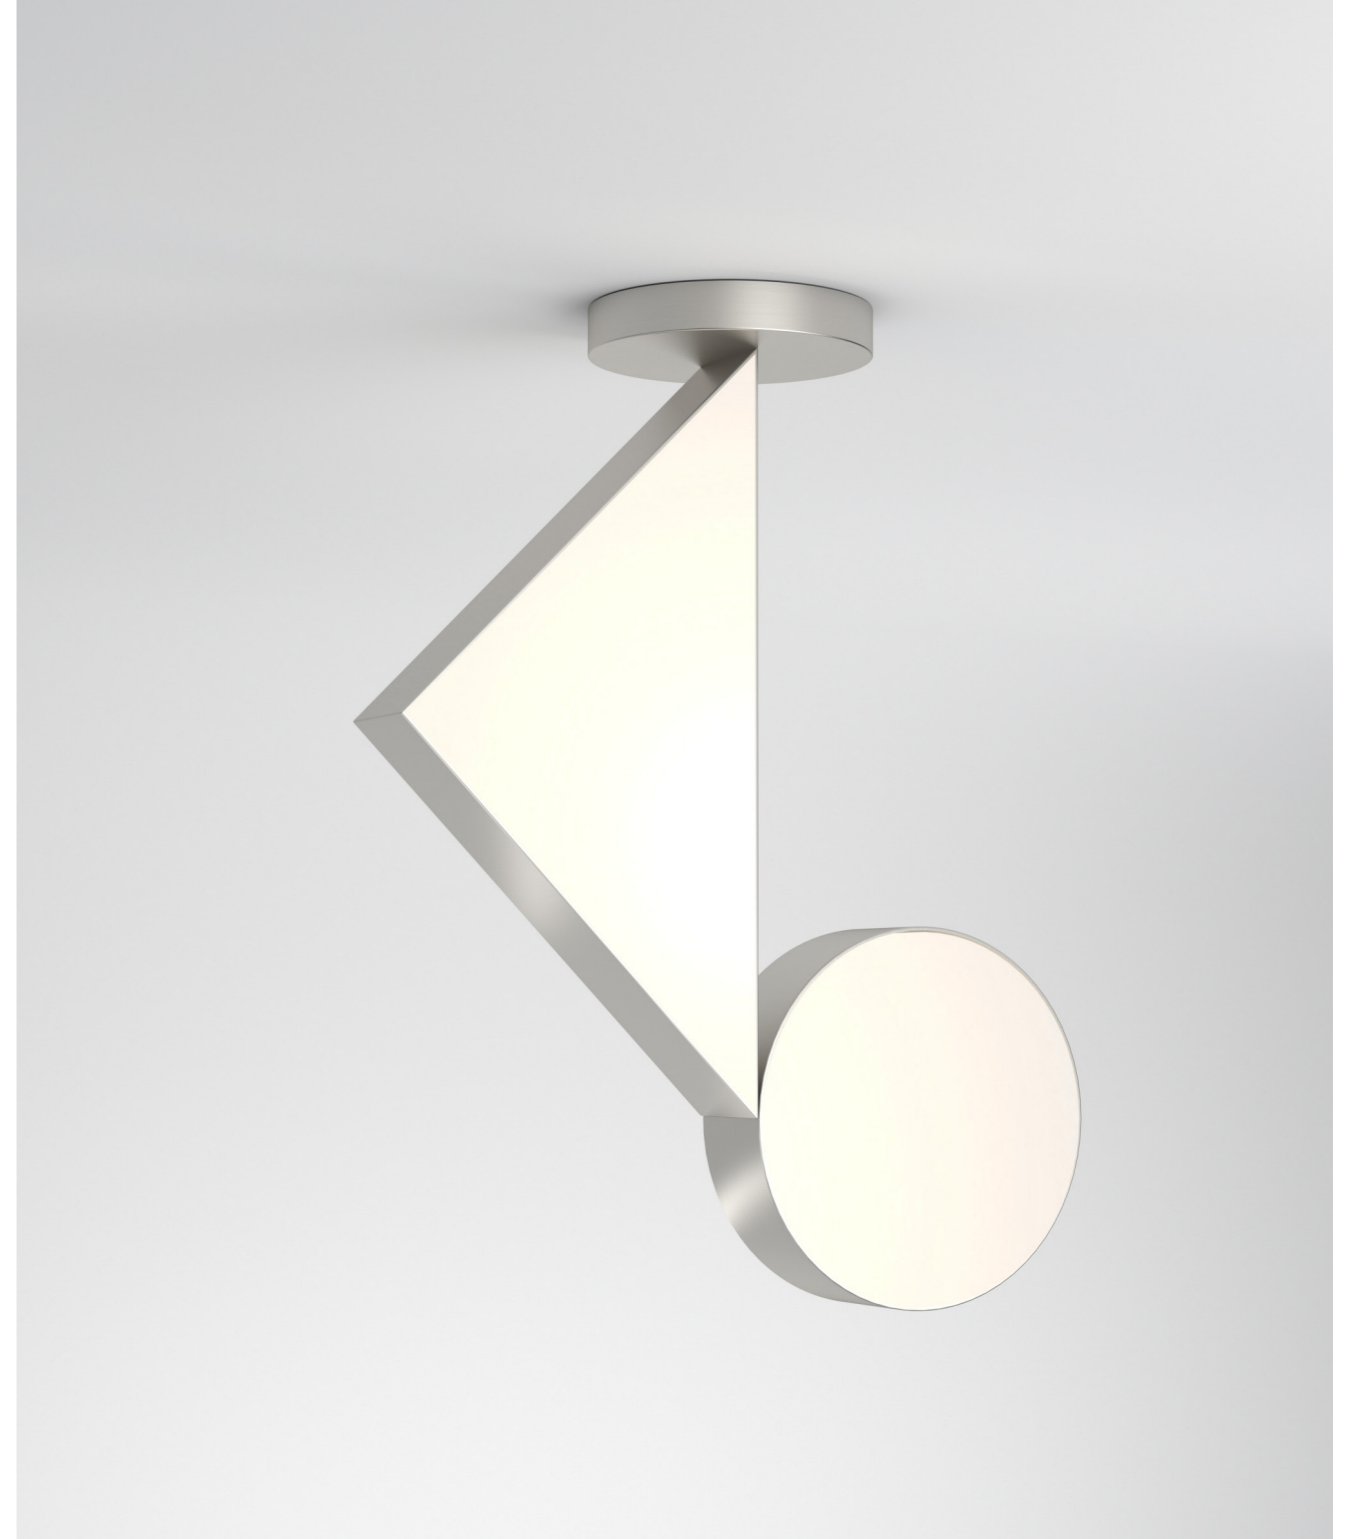

320 LINE, GLOBES AND DISCS

Material and fabrication:
Polished brass and white glass globes

This series includes:
320OL-C01 - ceiling / wall light
320OL-C02 - ceiling / wall light
320OL-C03 - ceiling / wall light
320OL-C04 - ceiling / wall light
320OL-C05 - ceiling / wall light
320OL-C06 - ceiling / wall light
320OL-C07 - ceiling / wall light
320OL-C08 - ceiling / wall light

329 TRIANGLE AND GLOBE

Material and fabrication:
Brushed brass or powder coated metal

This series includes:
329OL-C01 - ceiling light
329OL-C04 - ceiling light

356 TRIANGLE VARIATIONS

Material and fabrication:
Brushed brass or powder coated metal

Material and fabrication:
Brushed brass or nickel

This series includes:
359OL-W01 - wall light
359OL-W02 - wall light

365 EPIC TRIANGLES

Material and fabrication:
Brushed brass or powder coated metal

This series includes:
365OL-P01 - pendant light

326 FLAT CIRCLE TRIANGLE

Material and fabrication:
Brushed brass, powder coated metal or nickel

This series includes:
326OL-C02 - ceiling light
326OL-C03 - ceiling light

355 FLAT SHAPES

Material and fabrication:
Brushed brass, powder coated metal or nickel