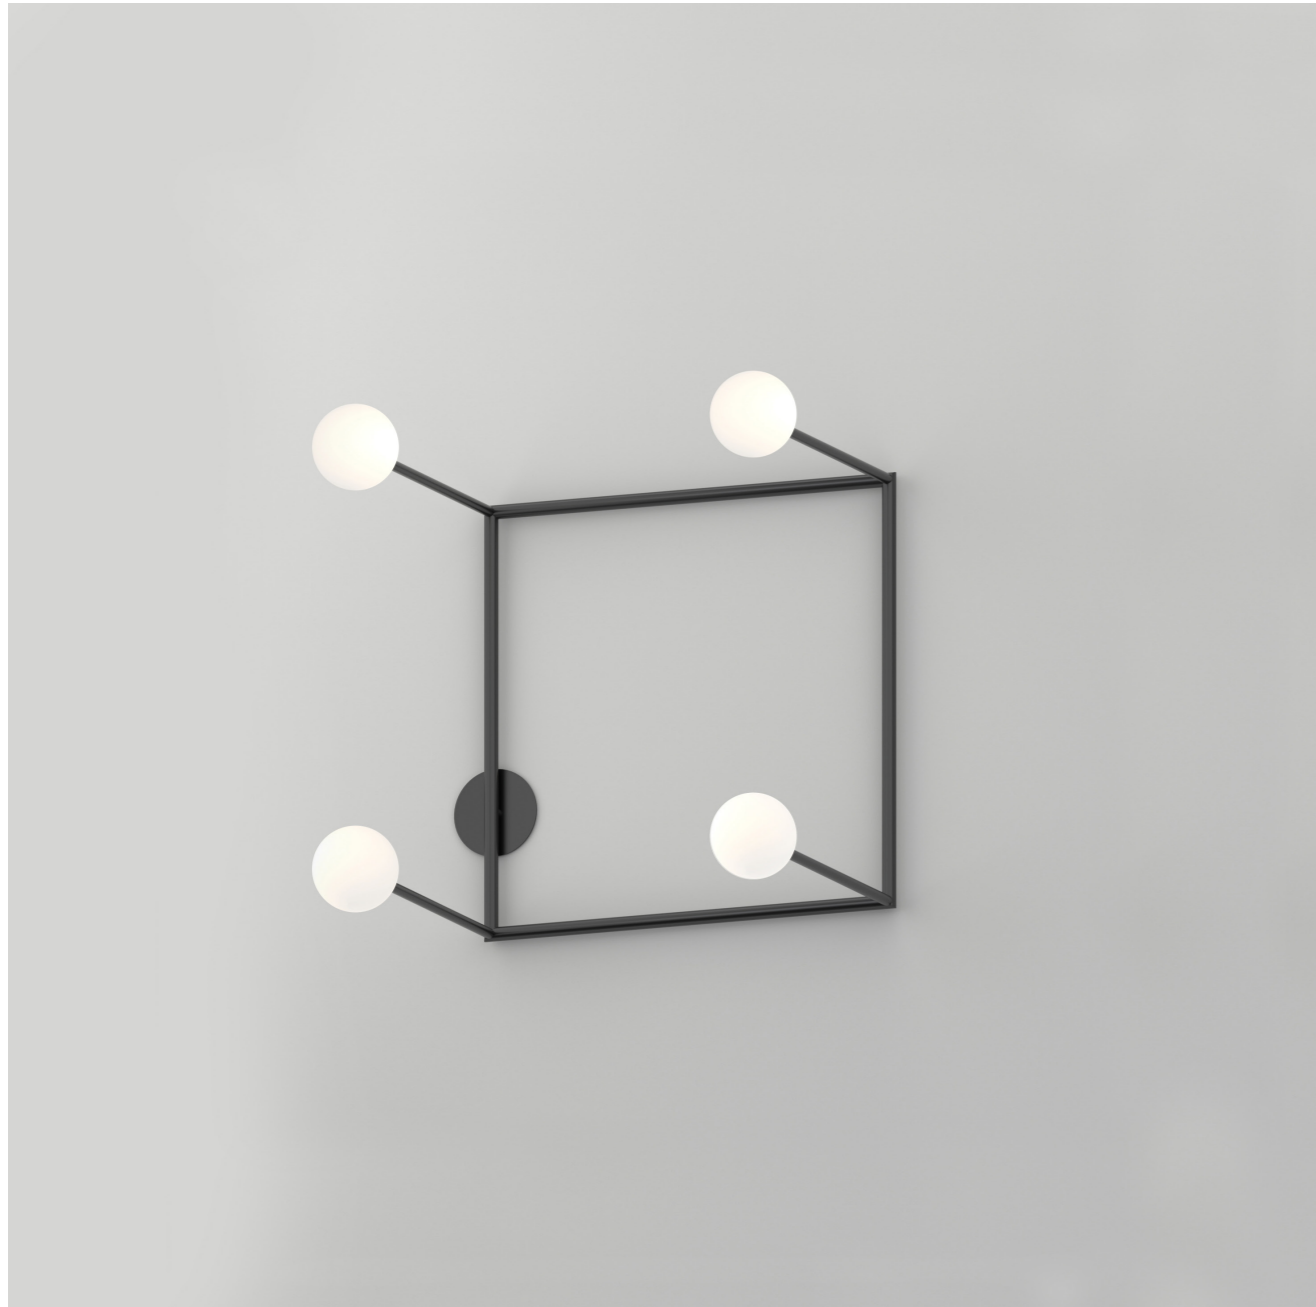

551 FLOATING

Material and fabrication:
Brushed brass, powder coated metal or nickel

This series includes:
551OL-W01 - wall light