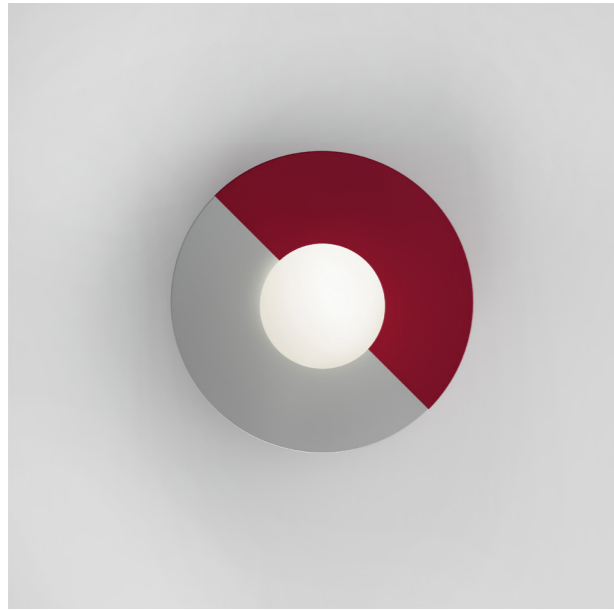

460 DISC AND SPHERE SEMI-COLOR

Material and fabrication:
Brushed brass or nickel

This series includes:
460OL-W01 - wall light
460OL-W02 - wall light
460OL-W03 - wall light
460OL-W04 - wall light