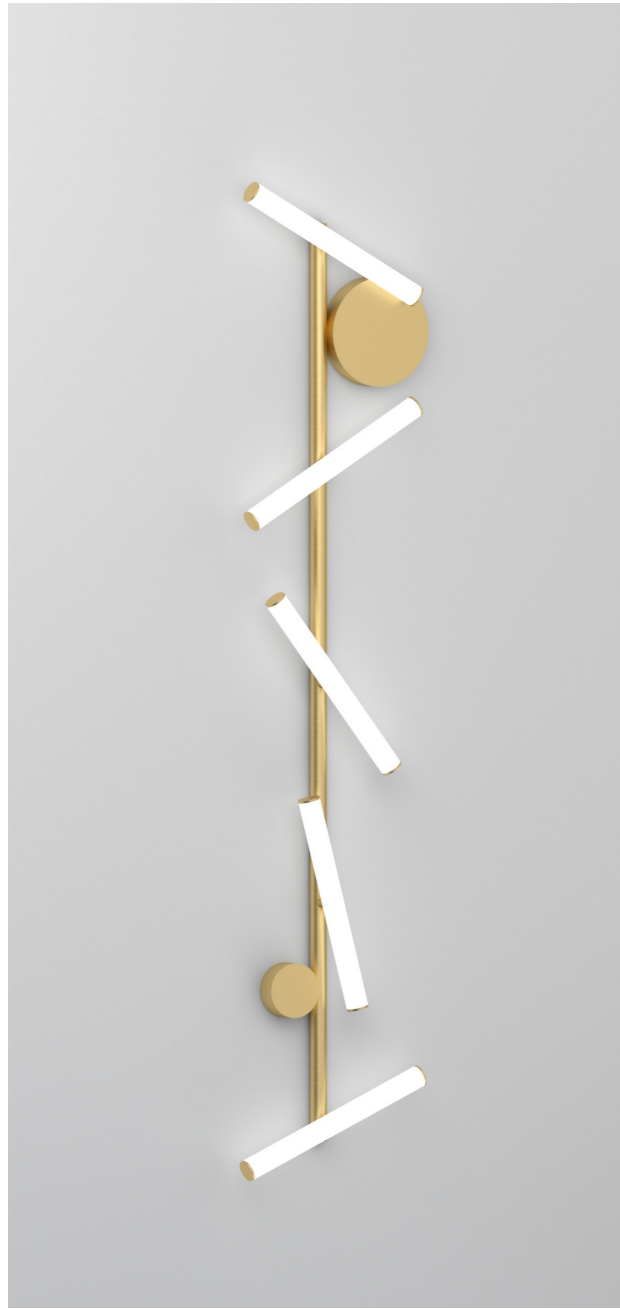

551 FLOATING

Material and fabrication:
Brushed brass, powder coated metal or nickel

This series includes:
551OL-W01 - wall light

507 OCTUPUS

Material and fabrication:
Powder coated metal

This series includes:
507OL-D01 - desk light
507OL-F01 - floor light