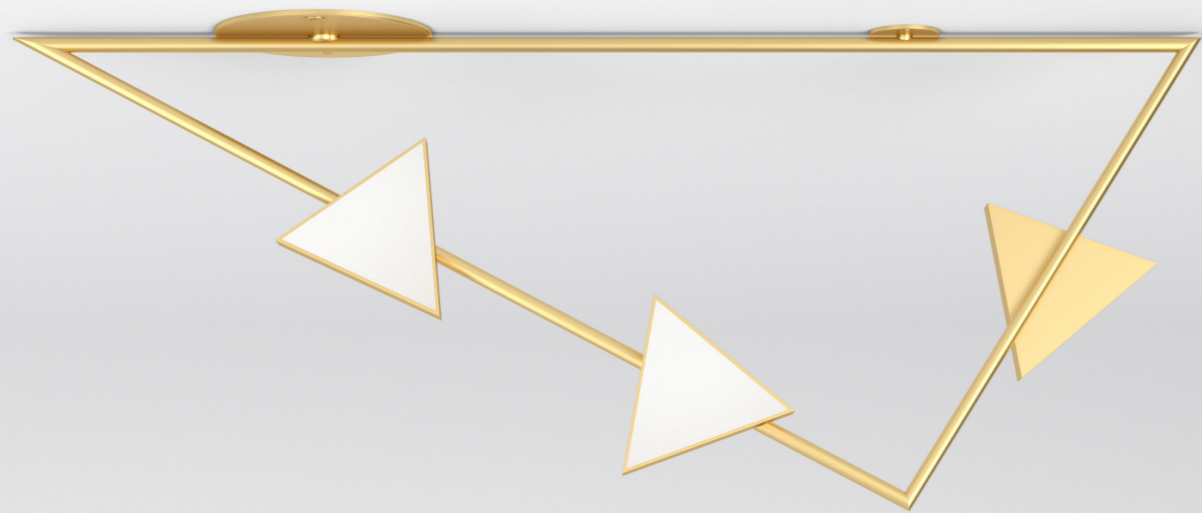

366 TRIANGLE WITH FLAT TRIANGLES

Material and fabrication:
Brushed brass or powder coated metal

This series includes:
366OL-C01 - ceiling light