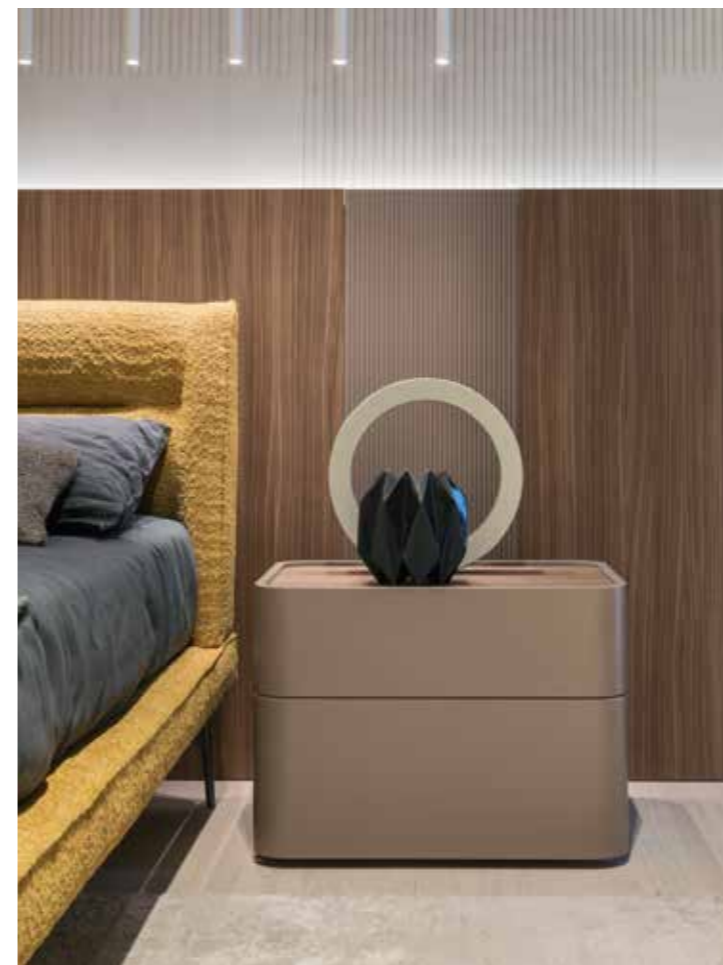

it. Capri è il gruppo comò e comodino d'ispirazione retrò, con angoli arrotondati e forme sinuose per un design sobrio e di classe. Scocca e top sono componibili anche in finiture e colori diversi.

en. Capri is the dresser and bedside cabinet suite with a retro inspiration, featuring rounded corners and sinuous shapes for an understated yet classy design. The body and top are modular and come in different finishes and colours.