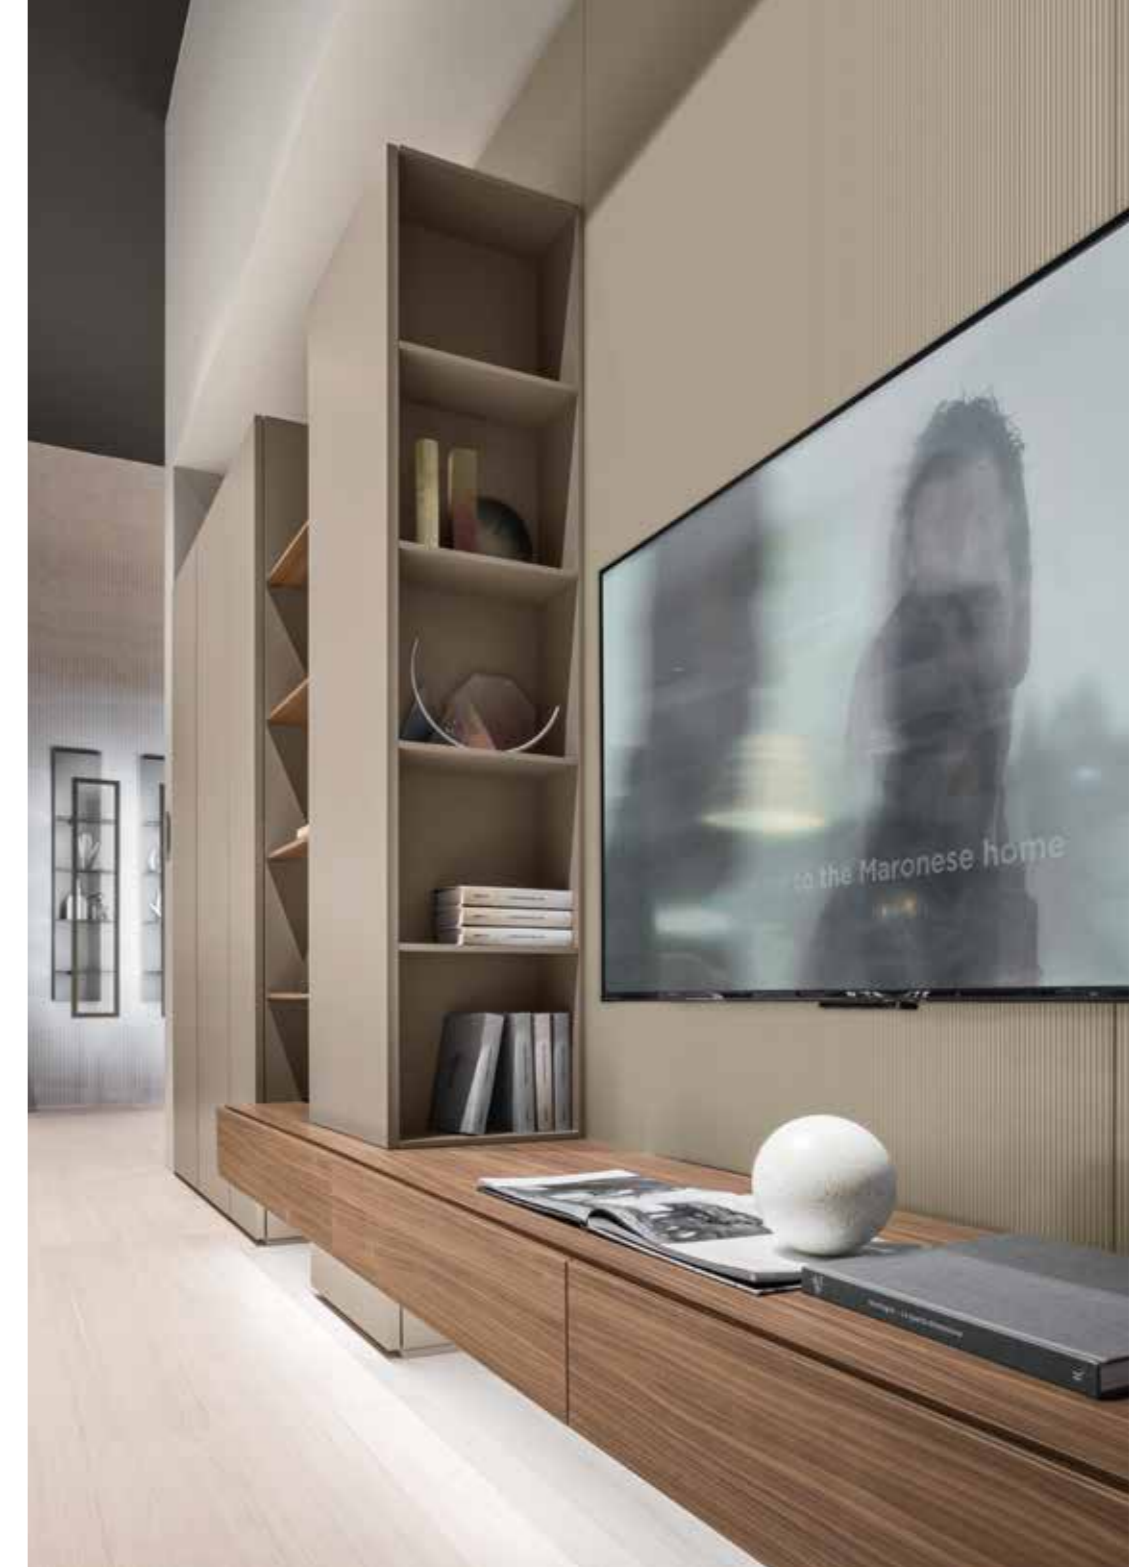

Un ambiente living 100% coordinato.

A living space that matches 100%.

it_ Il modulo a colonna ospita un pratico terminale a giorno, elegantemente mascherato sul fronte dall'anta battente a tutta larghezza.

en_ The tall unit module houses a practical open end unit, stylishly disguised at the front by a full-width hinged door.