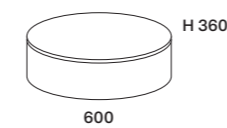

Thubo 1 pz.

code **SL072** |

Pouf tondo con cucitura a filo | Round pouf with overlock stitching

Tessuto Point 28