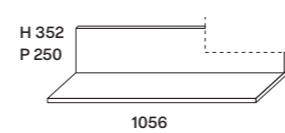

Mensola Elle 1 pz.

code **SB323** |

Mensola sagomata con schiena | Shaped shelf with back panel

Laccato Opaco Ghiaccio
struttura | frame

Mensole Elle 2 pz.

code **SB320** | c/LED

Mensole con schiena | Shelves with back panel