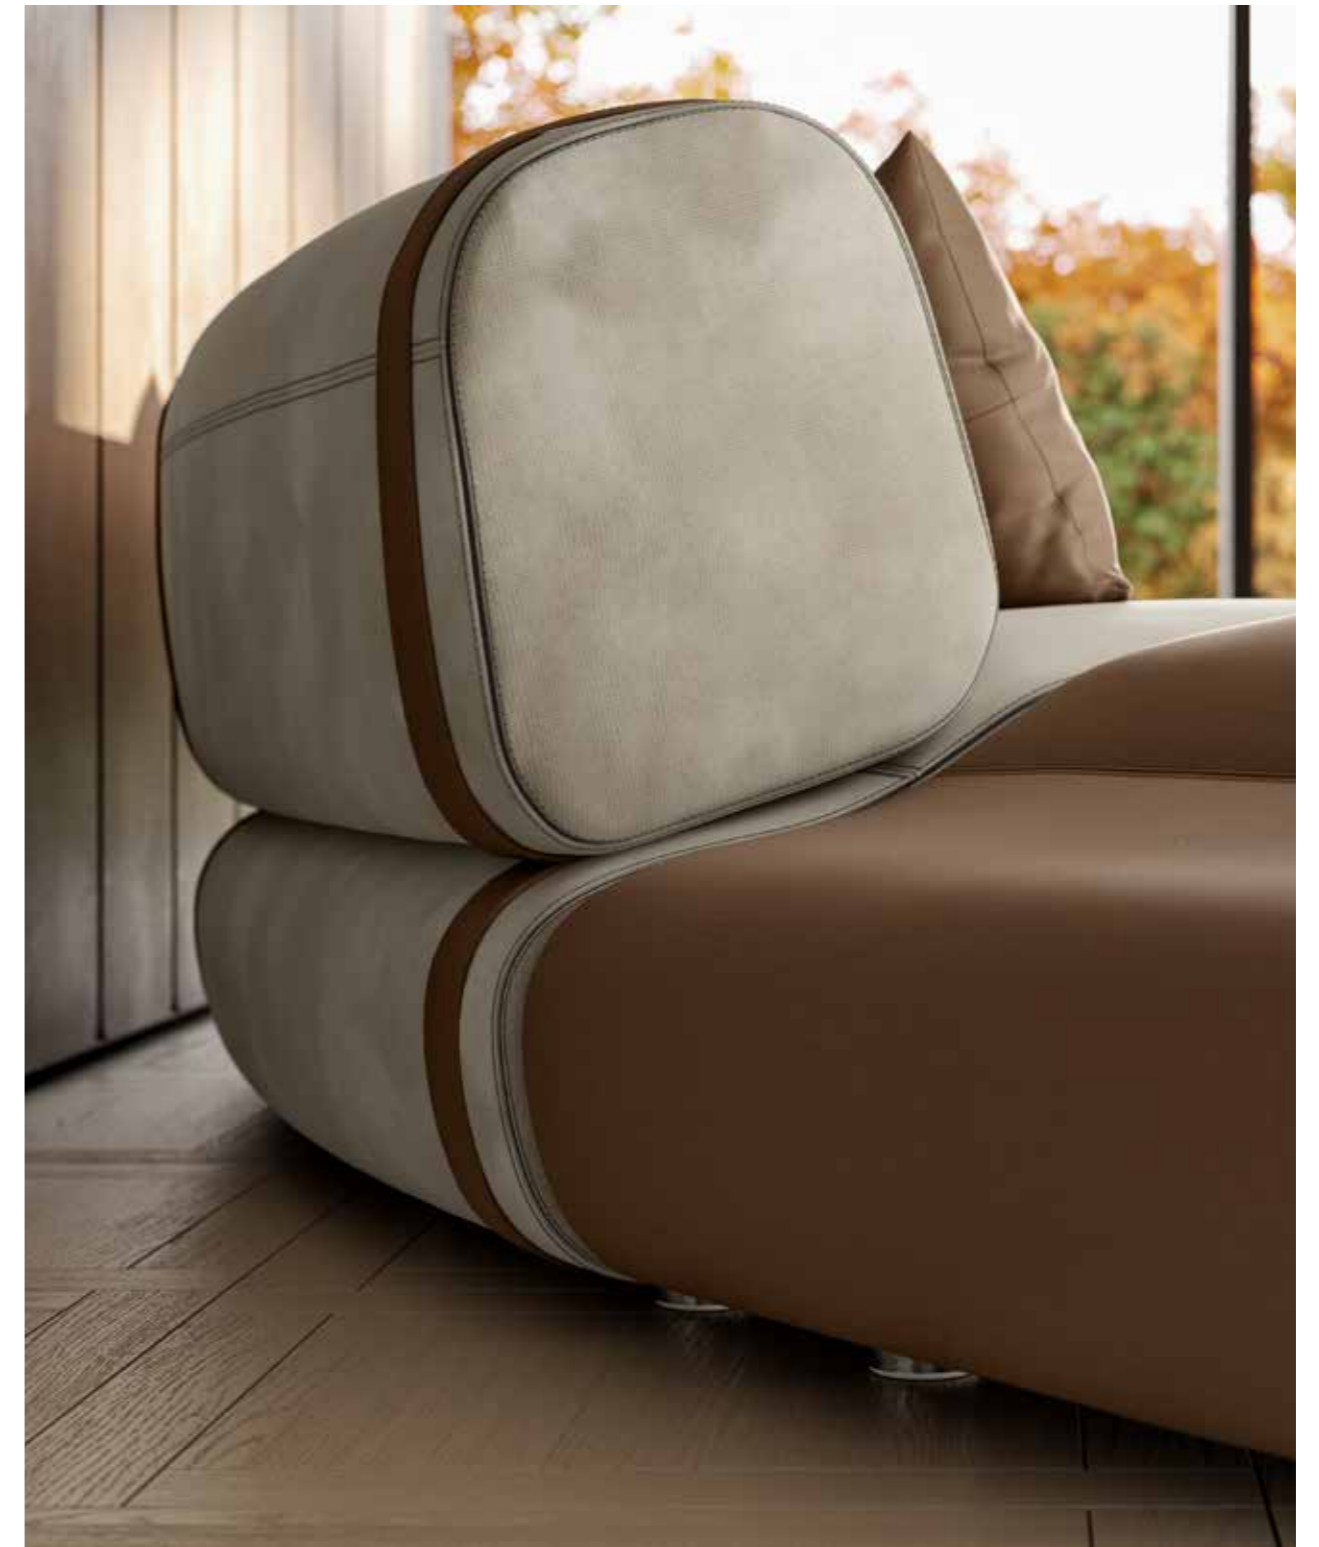

**Maiori B Coffee Table —**

Design: MC Lab & Cesare Arosio

Base: volcan walnut

Top: marble Silver Roots matt

**Ponente Sofa —**

Design: Bonura design

Cover 1: fabric cat. Life art. MO Zip col. 35

Cover 2: leather cat. Elegance art. Fard col. 2324