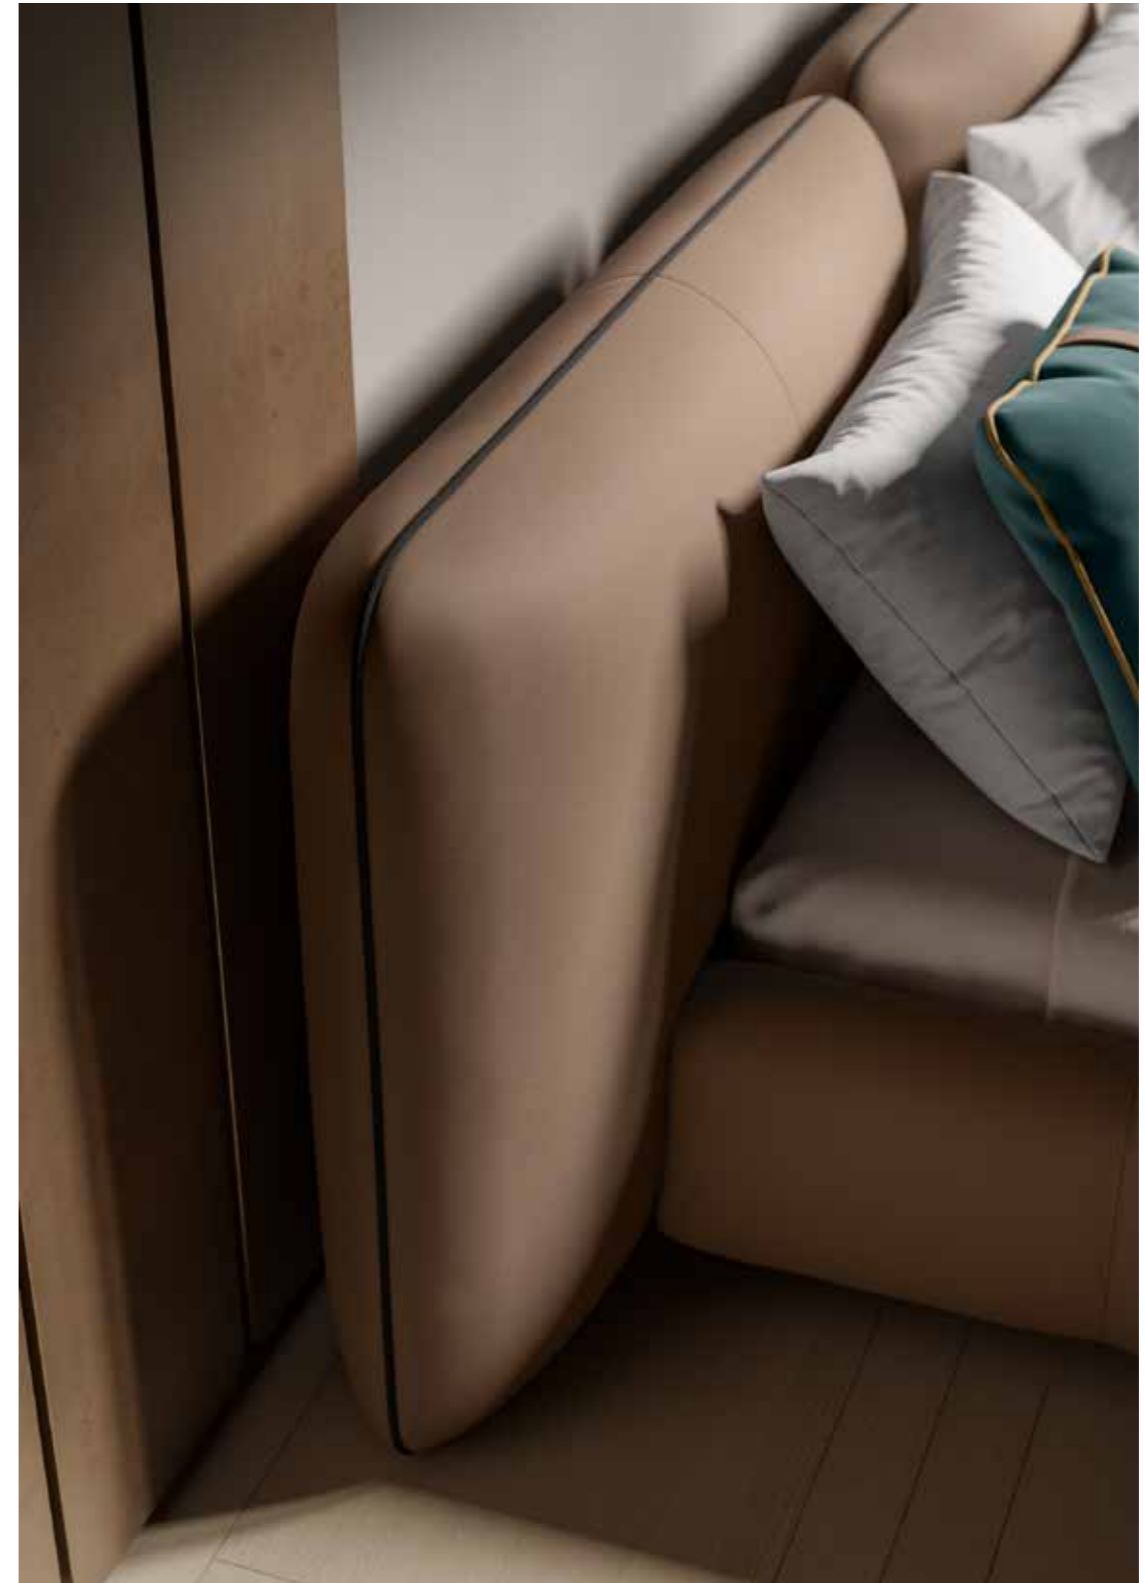

Monza Bed —
Design: Cesare Arosio

Cover: leather cat. Elegance art. Fard col. 2343
Piping: col. 56

Orosei Rug —
Design: MC Lab

Colors: titanium sea
Yarn edge: col. 53

Cortina S01 large Lamp —
Design: Bonura Design

Diffuser: volcan walnut
Saddle stripe: saddle col. 10 naturale