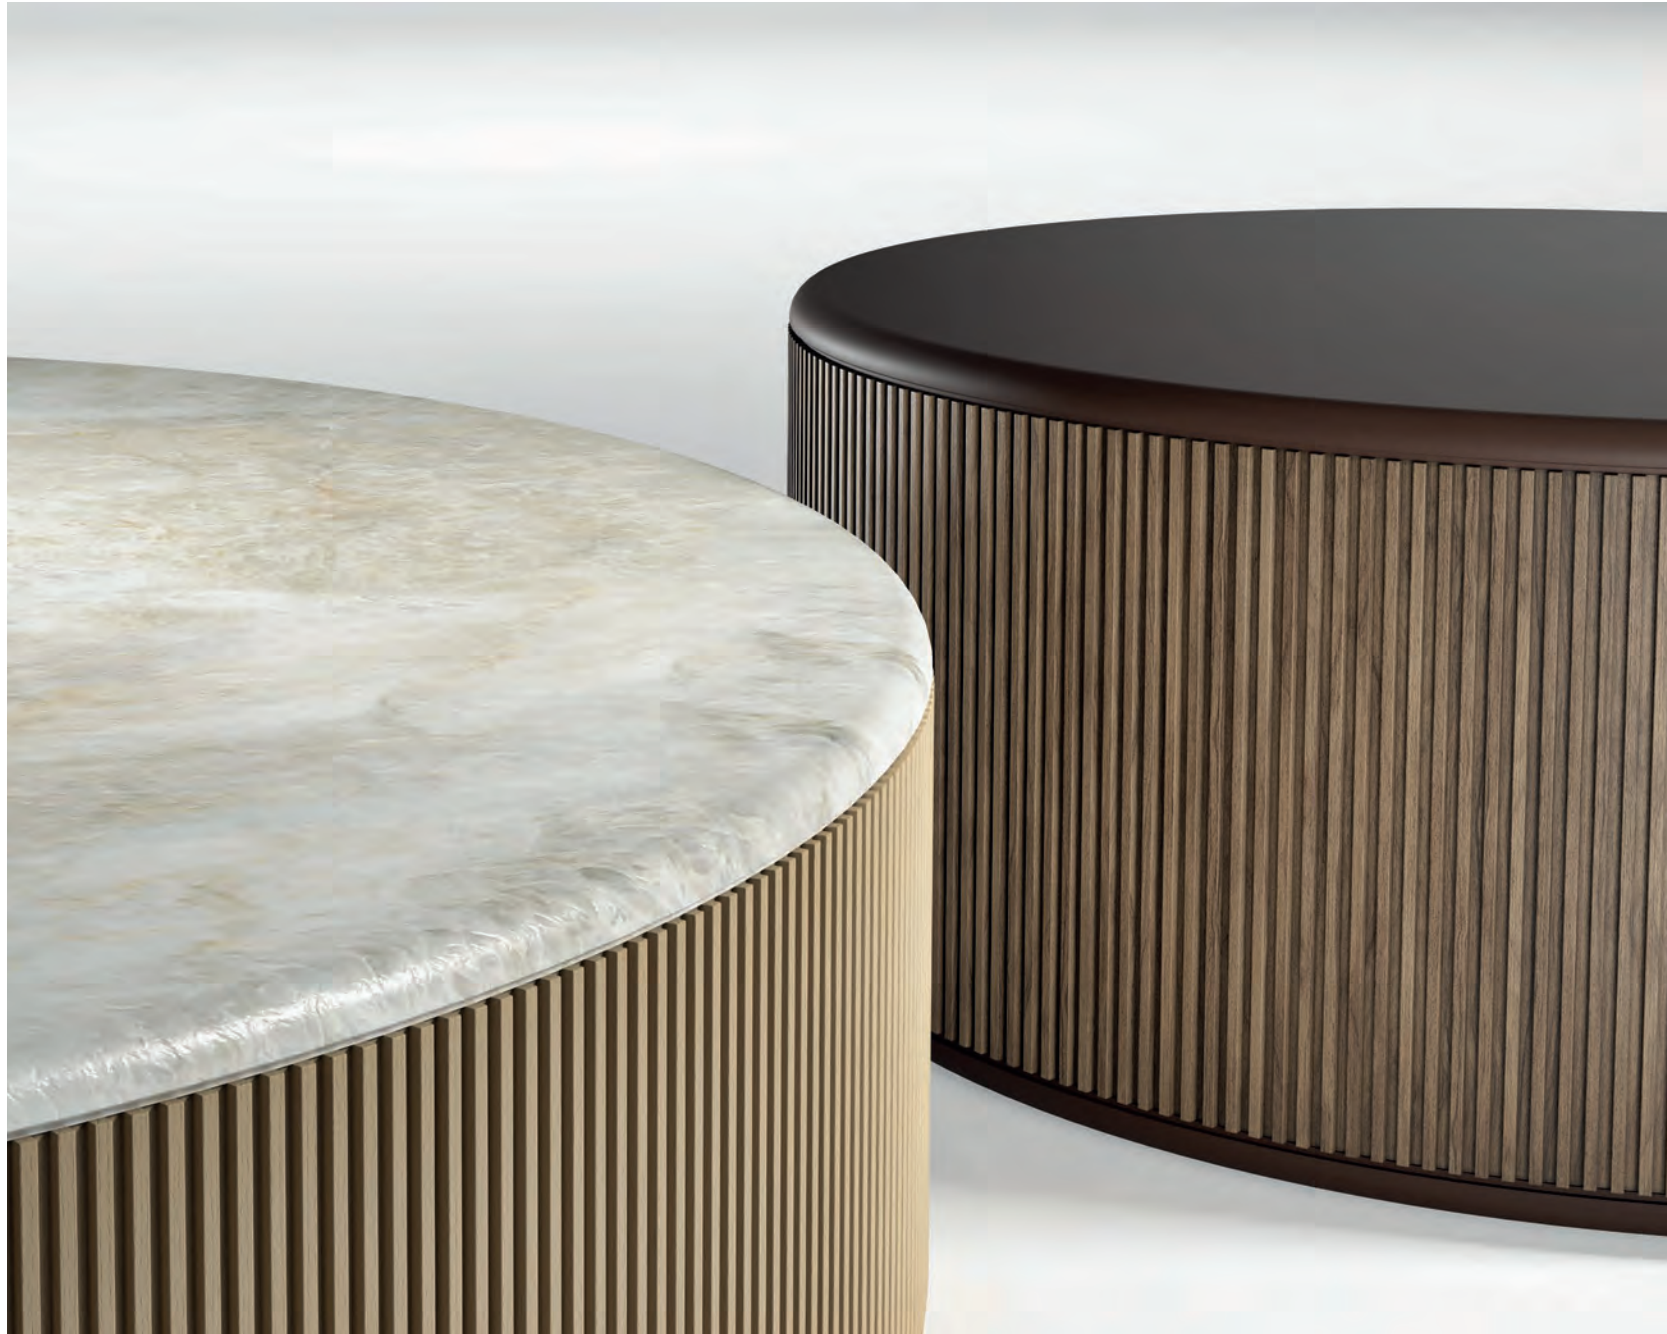

Orvieto coffee tables

130

Base: matt lacquered col. Sand / Structure: ash open pore col. Sand / Top: marble cat. 1 Taj Mahal brushed

80

Base: matt lacquered col. Dark brown / Structure: canaletto walnut / Top: matt lacquered col. Dark brown