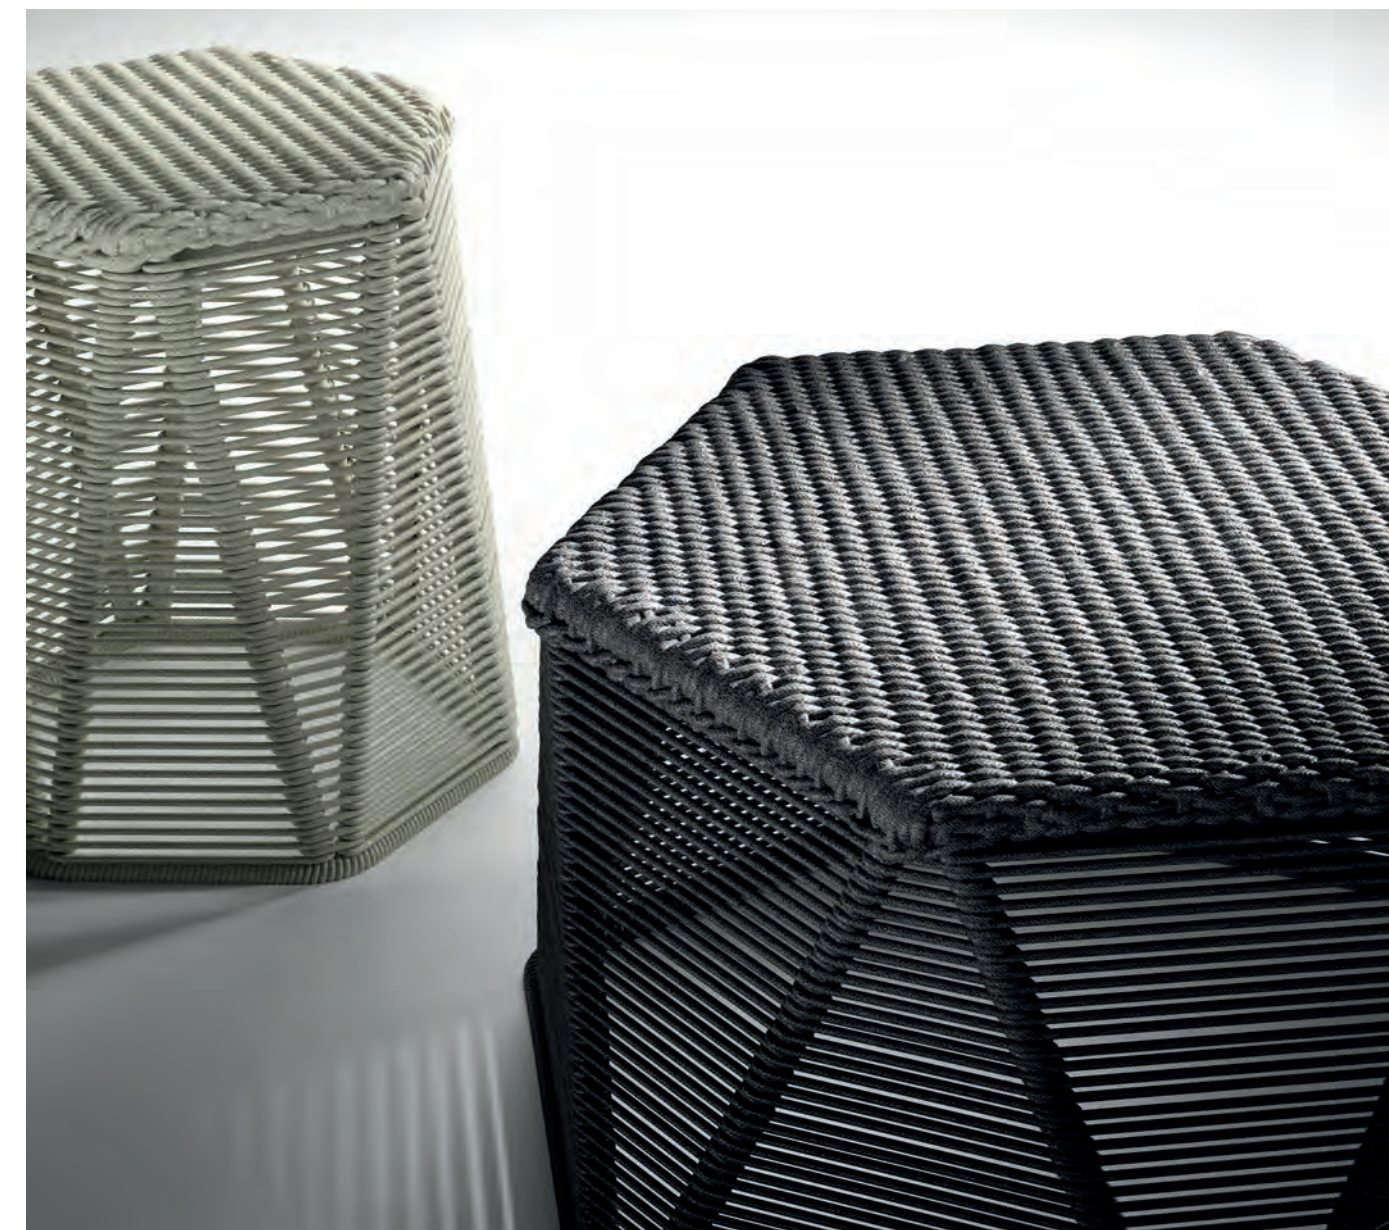

Salina coffee tables
High - Interlacings: col. Ivory
Low - Interlacings: col. Dark grey