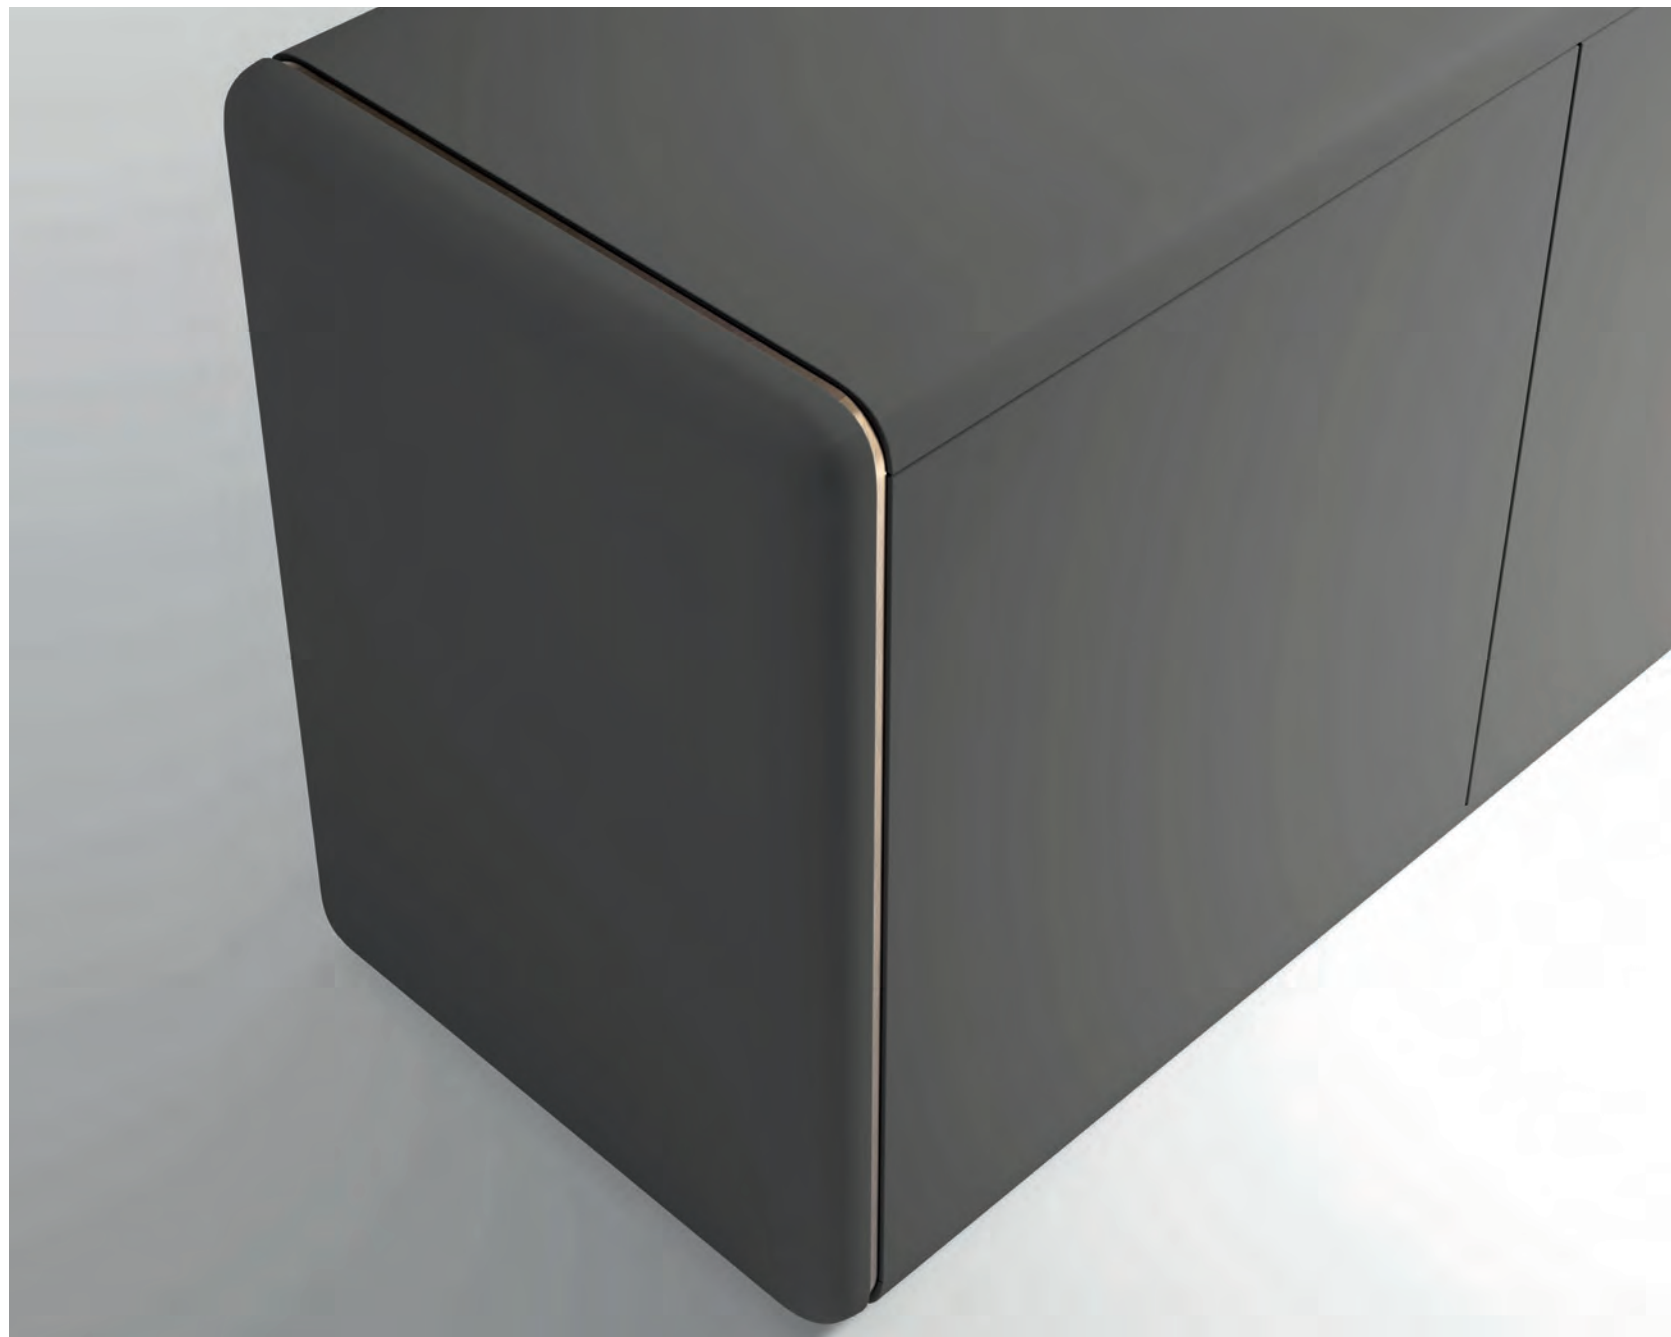

Small

Base: ash open pore col. Sand / Top base: matt lacquered col. Sand / Tubular: metal finish col. Platinum / Top frame: matt lacquered col. Sand / Top: smoked mirror

Alghero bookcase
Shelves: ash open pore col. Tobacco / Tubes: metal finish col. Bronze / Back: smoked mirror