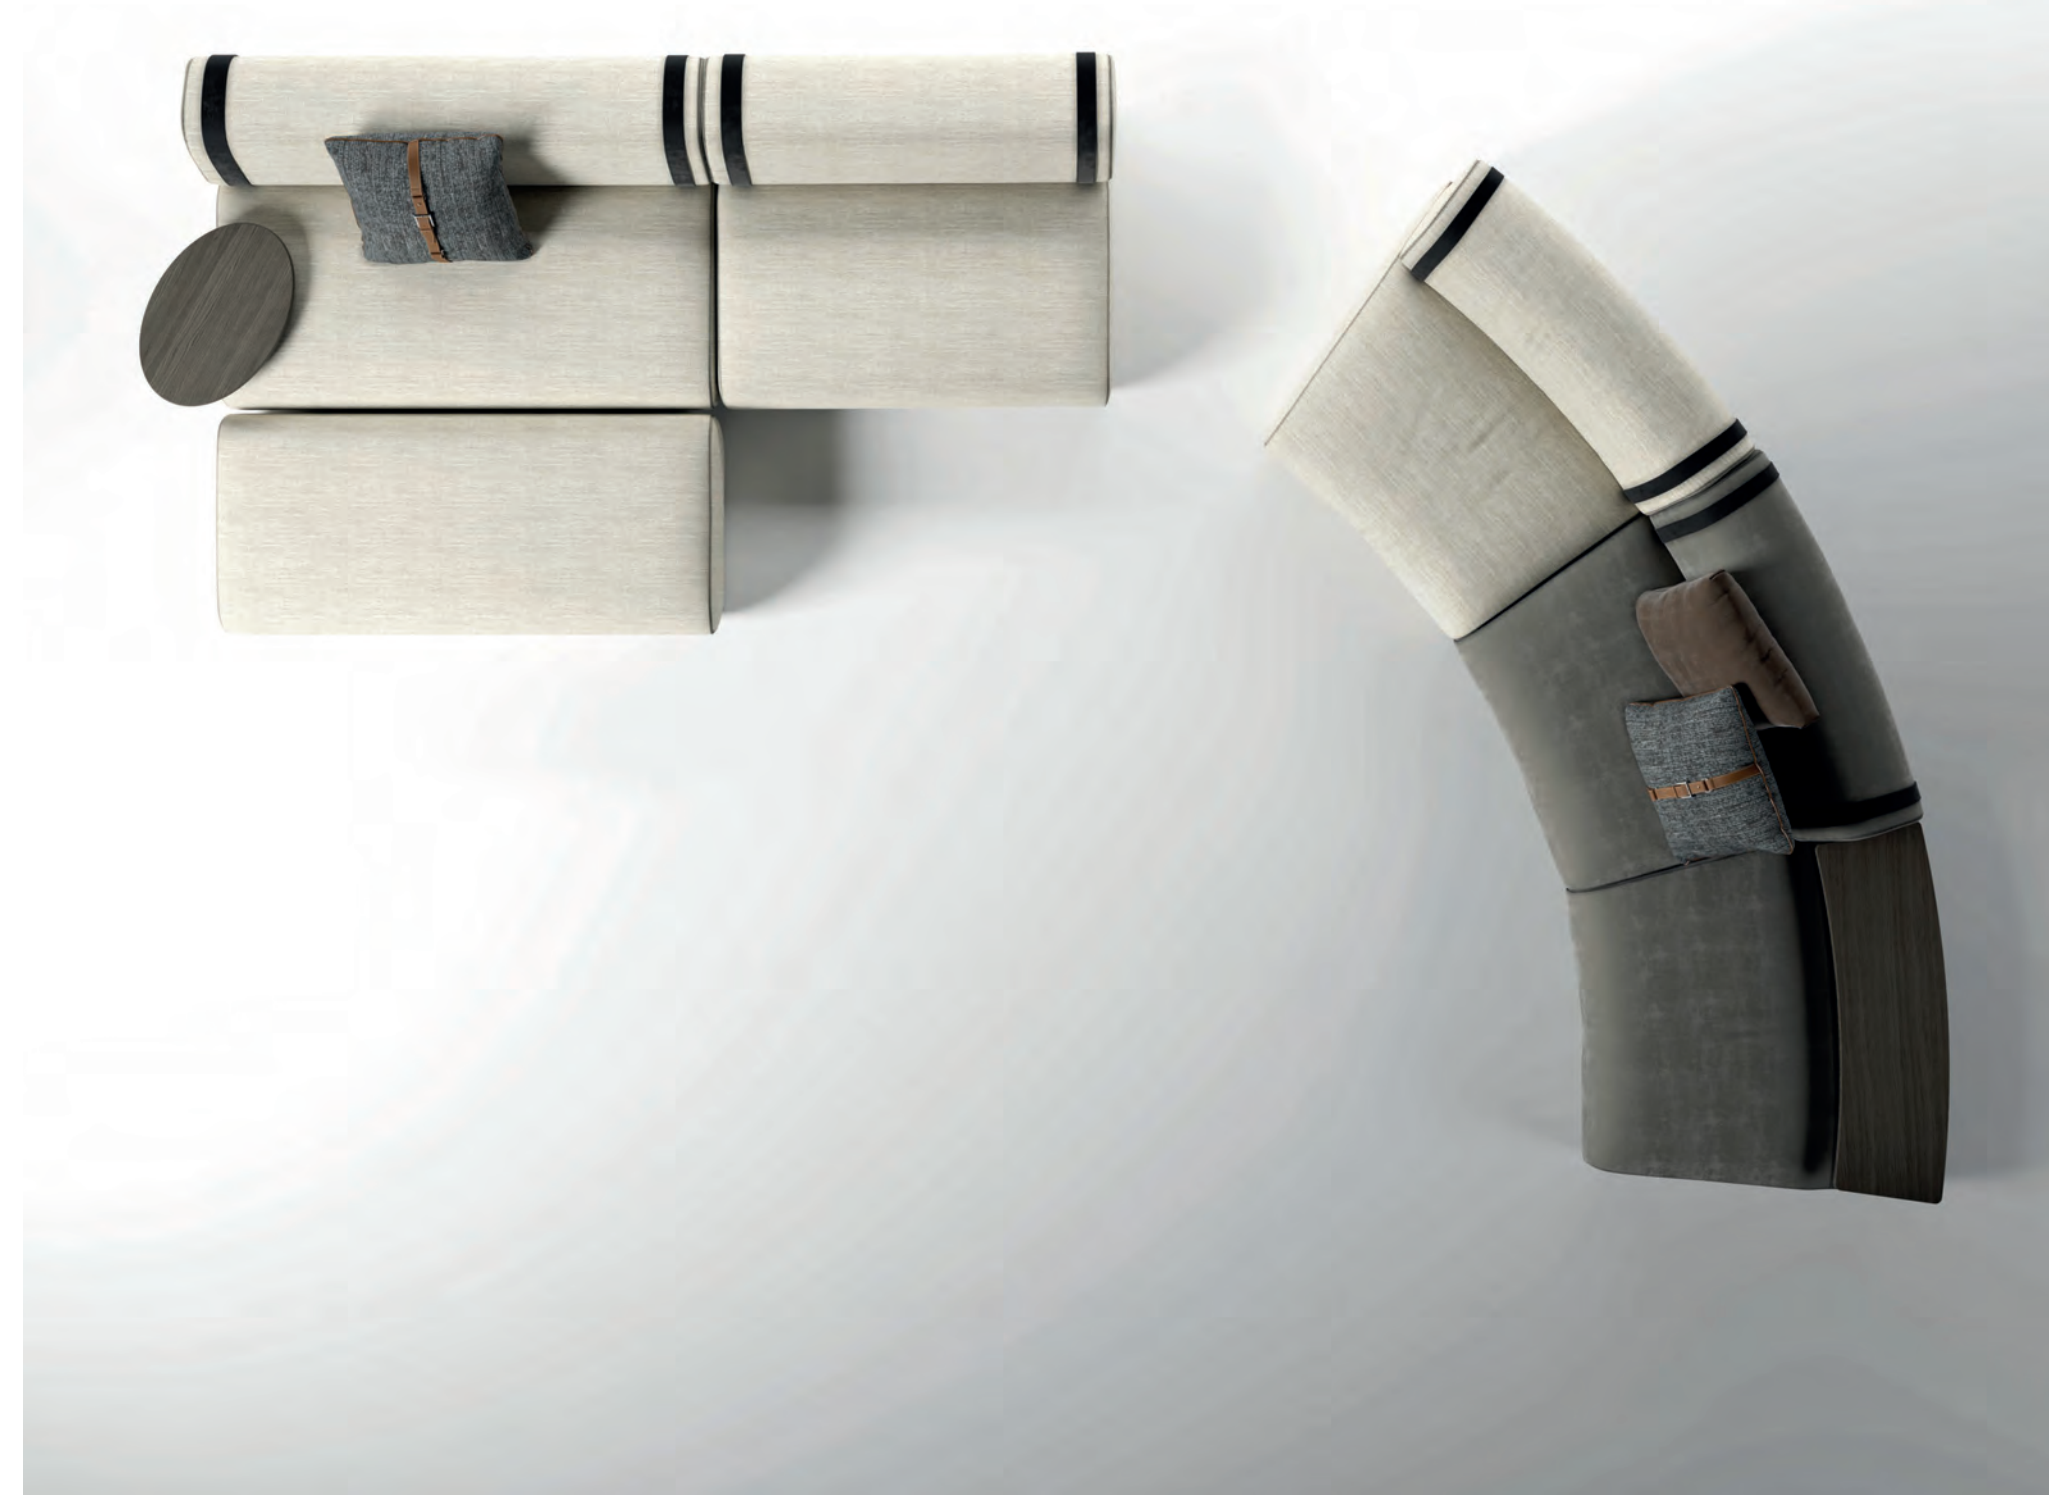

Cortina S02

design: Bonura Design

Tappeto / Rug

Sirmione Plain R50

design: MC Lab

Ponente sofa

Cover 1: fabric cat. Style art. LI Jurga 2 / Cover 2: leather cat. Luxury art. Nubuk 2118 / Leather stripes: cat. Elegance art. Fard 2348 / Piping: col. 53
Servers: Structure metal col. Platinum / Top: volcan walnut