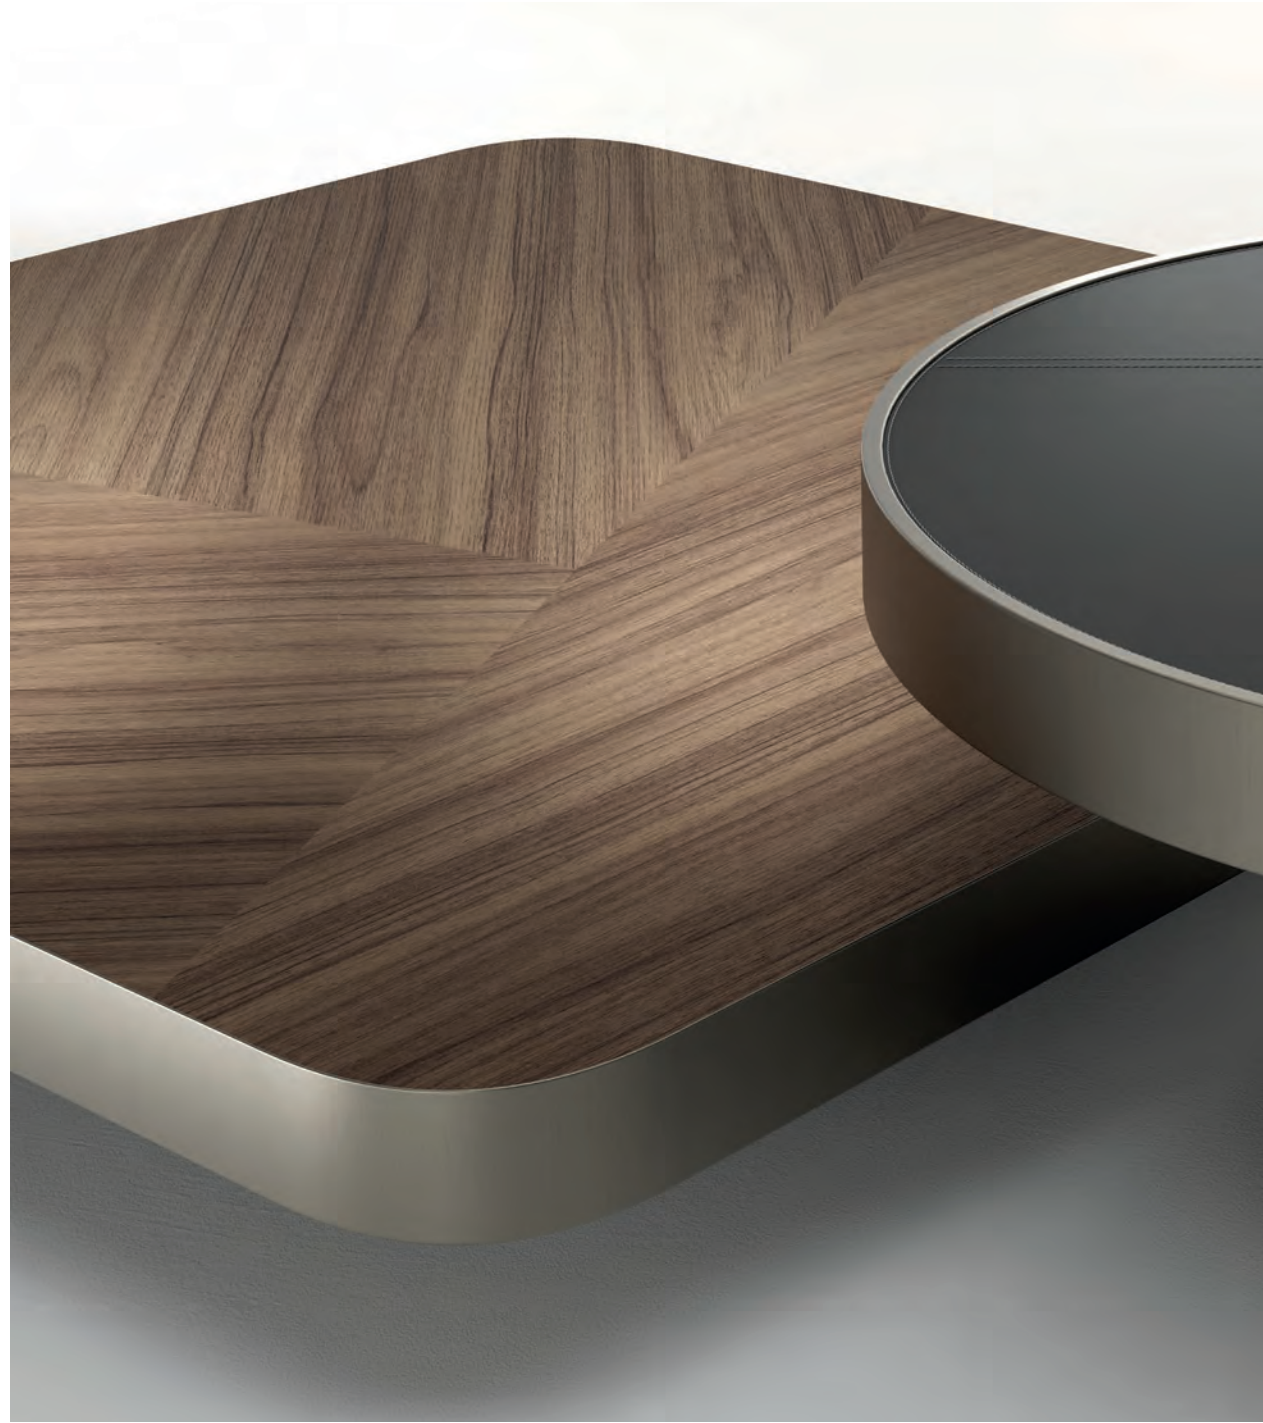

Numana coffee tables
Square - Base and edge: metal finish col. Platinum / Top: volcan walnut
Round - Base and edge: metal finish col. Platinum / Top: saddle col. 26 Grigio scuro