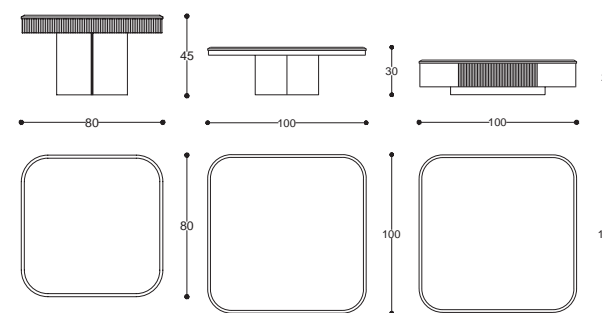

Asia

Swivel Armchair

design

CRS Medea 1905

Poltrona girevole imbottita
rivestita in tessuto o pelle.
Base in metallo.

*Upholstered swivel armchair,
covered in fabric or leather.
Metal base.*

cod. MD515

L 77 P 68,5 H 78 cm / W 30" D 27" H 31"

| 133

Armchairs

Medea
1905

Arum

Coffee Table

| 135

design
Studia 54

Tavolino con top in marmo o specchio.
Dettagli in metallo e pelle.

Coffee table with marble or mirror top.
Metal and leather details.

cod. MD311
L 100 P 100 H 22 cm / W 39" D 39" H 8"

cod. MD312
L 100 P 100 H 30 cm / W 39" D 39" H 11"

cod. MD313
L 80 P 80 H 45 cm / W 31" D 31" H 17"