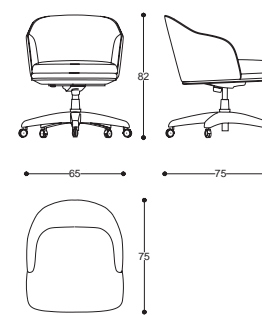

cod. MD211
L 70 P 80 H 115 cm / W 27" D 31" H 45"

Eva

Swivel Armchair

| 249

design
CRS Medea 1905

Poltrona girevole imbottita
rivestita in tessuto o pelle.
Base in metallo.

*Upholstered swivel armchair,
covered in fabric or leather.
Metal base.*