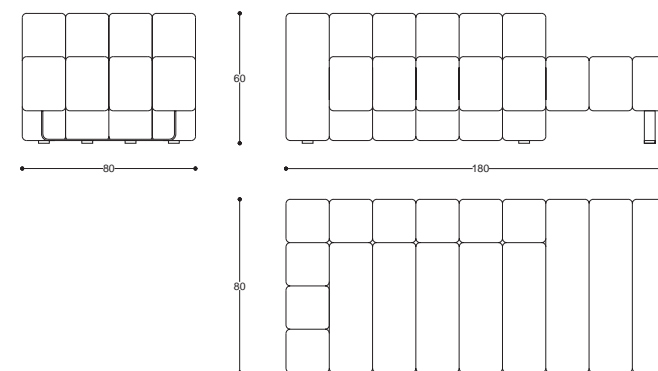

*Sofa with base in wood.
Upholstered in fabric or leather.*

cod. MD514

L 150 P 84,6 H 77,5 cm / W 59" D 33" H 30"

| 91

Peony

Dormeuse

| 93

design
Studia 54