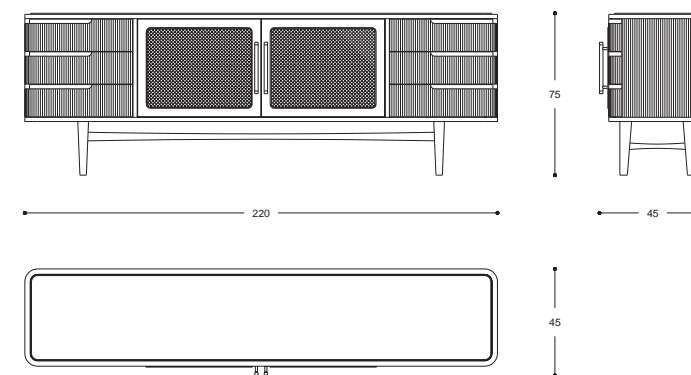

design
Tara Bernerd

Credenza con struttura in legno. Top in marmo. Ante centrali rivestite in paglia di Vienna. Maniglie in metallo rivestite in pelle.

Sideboard with structure in wood. Top in marble. Central doors with Vienna straw insert. Metal handles covered in leather.

cod. **MD603**

L 220 P 45 H 75 cm / W 87" D 18" H 30"