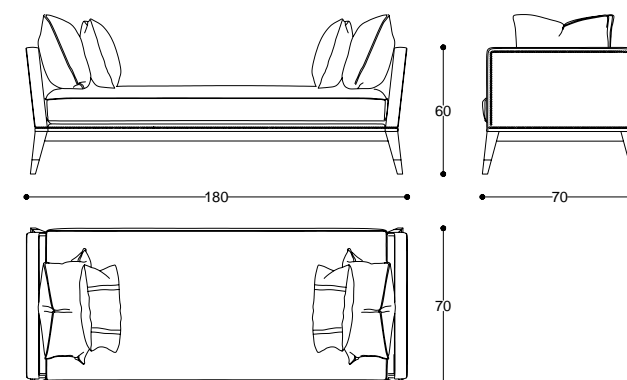

Pouffs

design
CRS Medea 1905

Pouff imbottito.
Rivestimento in tessuto o pelle.

*Upholstered pouff covered
in fabric or leather.*

cod. HE557
Ø 45 H 45 cm / Ø 17" H 17"

Momo

Bench

| 223