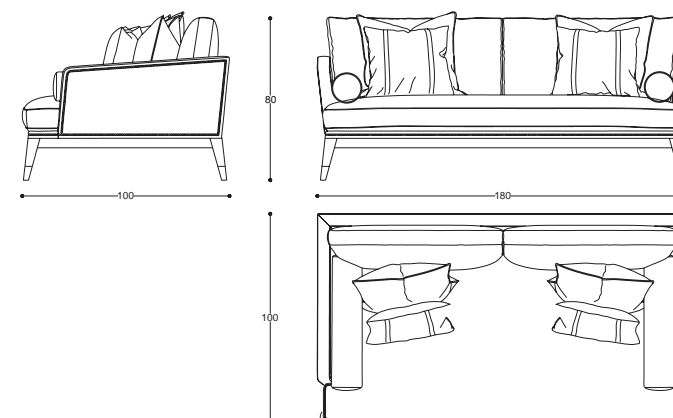

Sofas

design
Alfredo Colombo

Struttura in legno massello completamente imbottita. Rivestimento in tessuto o pelle.
Basamento in legno laccato.
Puntali in finitura bronzo.

*Solid wood structure completely padded.
Unholstered in fabric or leather.
Wooden lacquer base. Bronze finish details.*

cod. AC0442
L 180 P 100 H 80 cm / W 70" D 39" H 31"