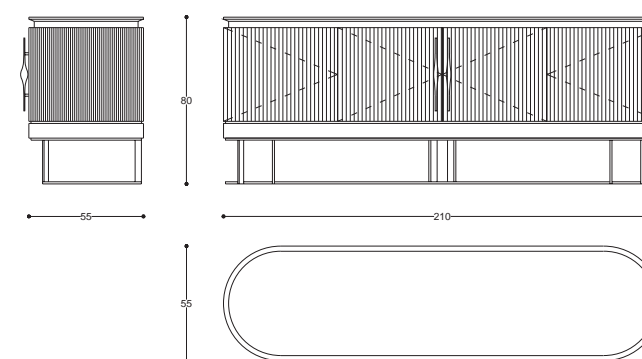

Sideboard in wooden structure and leather inserts.
Top in marble or mirror.
Metal details.

cod. **MD605**

L 215 P 55 H 75 cm / W 84" D 21" H 29"

| 59

Juliet

Sideboard

| 61

design
Studia 54