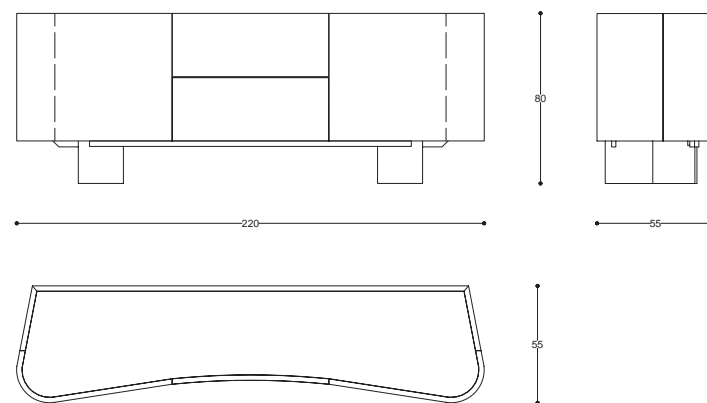

design
Alfredo Colombo

Credenza con struttura in legno.
Top in marmo o pelle.
Base in metallo finitura bronzo.

Sideboard with structure in wood.
Top in marble or leather.
Base in metal bronze finish.

cod. AC0828
L 220 P 55 H 80 cm / W 87" D 22" H 31"