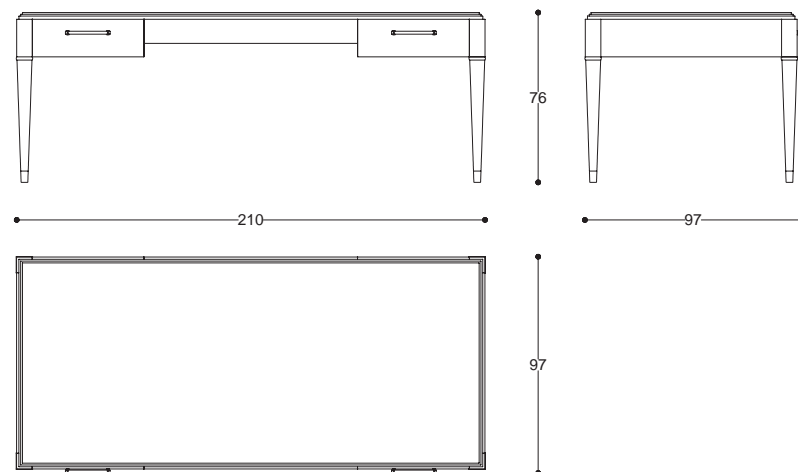

cod. **AC1941**
L 210 P 97 H 76 cm / W 82" D 38" H 29"

| 241

Gala

Swivel Armchair

| 243

design
Umberto Asnago

Poltrona girevole imbottita.
Rivestimento in tessuto o pelle.
Base in metallo.

*Upholstered swivel armchair.
Covered in fabric or leather.
Metal base.*