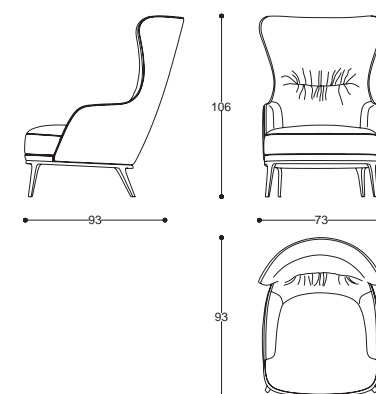

cod. HE505

L 83 P 80 H 114 cm / W 32" D 31" H 44"

| 115

Armchairs

Medea
1905

Eva

Armchair

| 117