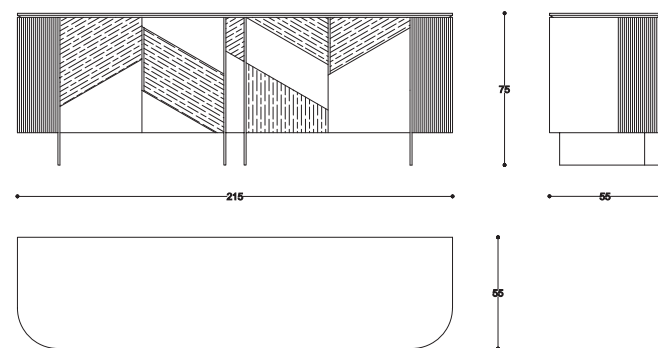

*Stool with structure in wood.
Seat and back upholstered in fabric or leather.
Bronze finish details..*

cod. AC0112
L 50 P 50 H 105 cm / W 20" D 20" H 41"

| 57

Marigold

Sideboard

design
Studia 54

Credenza con struttura in legno e inserti in pelle.
Top in marmo o specchio.
Dettagli in metallo.

Sideboard in wooden structure and leather inserts.
Top in marble or mirror.
Metal details.

cod. **MD605**

L 215 P 55 H 75 cm / W 84" D 21" H 29"

| 59

Juliet

Sideboard

| 61

design
Studia 54