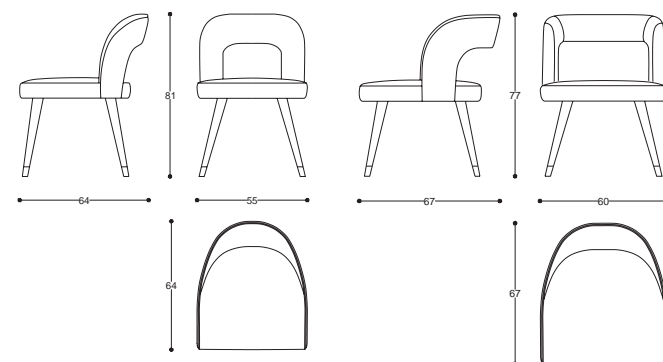

Chair

| 39

Scocca in multistrato curvato
con finitura laccata lucida.
Basamento in metallo finitura bronzo.

*Curved plywood structure,
glossy lacquer finish.
Metal base bronze finish.*

cod. SM100.8

L 44 P 55 H 83 cm / W 17" D 22" H 33"

Rose

Chair & Armchair

design
CRS Medea 1905

Sedia con gambe in legno rivestite.
Seduta e schienale imbottiti in
tessuto o pelle.

Chair with structure in wood and upholstered legs.
Seat and back upholstered in
fabric or leather.

cod. MD103
L 55 P 64 H 81 cm / W 21" D 24" H 34"

cod. MD104
L 60 P 67 H 77 cm / W 24" D 25" H 31"

Chairs & Armchairs

Martin

Chair & Armchair

| 41

design
CRS Medea 1905

Sedia e poltroncina con gambe in legno.
Seduta e schienale imbottiti
in tessuto o pelle.

Chair and armchair with structure in wood.
Seat and back upholstered
in fabric or leather.

cod. MD106
L 51 P 61 H 86 cm / W 20" D 24" H 33"

cod. MD107
L 55.5 P 63 H 86 cm / W 21" D 24" H 33"

Chairs & Armchairs