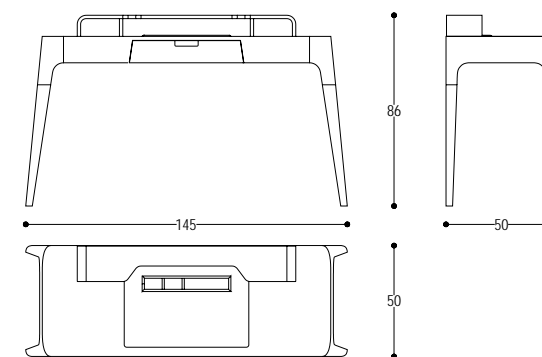

cod. AC2143

L 140 P 56 H 80 cm / W 55" D 22" H 31"

Bridge

Dressing Table

| 209

design
Umberto Asnago

Scrittoio con struttura in legno
e inserti in cuoio.

Dressing table with structure in wood and
rawhide leather inserts.