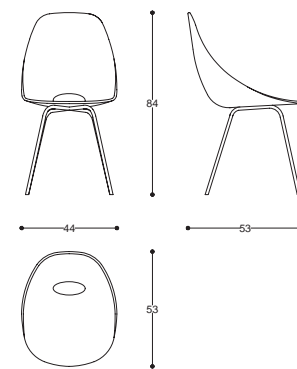

Lounge table with wooden inlaid top, lacquered finish or marble. Wooden base with metal details in bronze finish.

cod. **AC0015**
Ø 90 H 66 cm / Ø 35" H 26"

Griso

Table

| 35

design
Alfredo Colombo

Tavolo rettangolare con top in legno intarsiato, laccato o marmo. Base in legno con dettaglio metallo finitura bronzo.

Rectangular table with wooden inlaid top, lacquered finish or marble. Wooden base with metal details in bronze finish.

cod. **AC0014**
L 260 P 120 H 74 cm / W 102" D 47" H 29"

Maximus

Table

design
Tara Bernerd

Tavolo rettangolare con top
in marmo e inserti in legno.
Base in legno.

Rectangular table with top in
marble and wooden inserts.
Base in wood.

cod. MD402
L 244 P 137 H 76cm / W 96" D 54" H 30"

| 37

Sedia Medea

Chair

| 39

Scocca in multistrato curvato
con finitura laccata lucida.
Basamento in metallo finitura bronzo.

*Curved plywood structure,
glossy lacquer finish.
Metal base bronze finish.*

cod. SM100.8

L 44 P 55 H 83 cm / W 17" D 22" H 33"