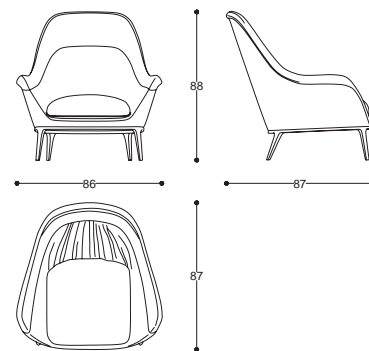

design
Studia 54

Poltrona imbottita con
basamento in legno. Rivestimento
in tessuto o in pelle.

*Padded armchair with
basement in wood.
Upholstered in fabric or leather.*

cod. MD510
L 73 P 93 H 106 cm / W 28" D 36" H 41"

Dahlia

Armchair

design
Studia 54

Poltrona imbottita con basamento
in legno. Rivestimento in
tessuto o in pelle.

*Padded armchair with basement
in wood. Upholstered in fabric or leather.*

cod. MD210
L 86 P 87 H 88 cm / W 33" D 34" H 34"