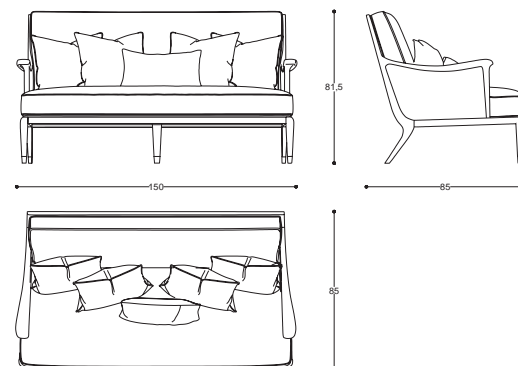

cod. **AC0438**

L 150 P 85 H 81,5 cm / W 59" D 33" H 32"

| 95

Brando 2.0

Sofa

design
Alfredo Colombo

Divano con struttura e basamento in legno.
Rivestimento in tessuto o pelle.

*Sofa with structure and basement in wood.
Upholstered in fabric or leather.*