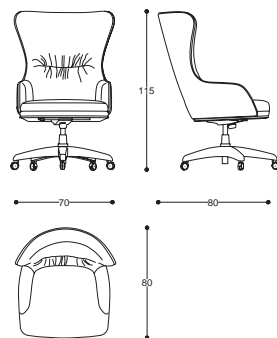

Eva

Swivel Armchair

design
CRS Medea 1905

Poltrona girevole imbottita
rivestita in tessuto o pelle.
Base in metallo.

*Upholstered swivel armchair,
covered in fabric or leather.
Metal base.*

cod. MD211
L 70 P 80 H 115 cm / W 27" D 31" H 45"