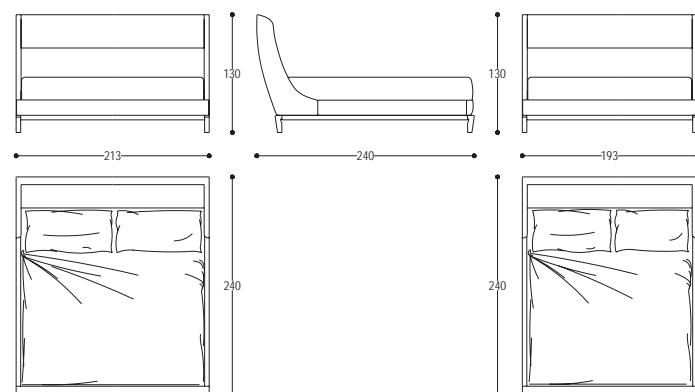

cod. HE002.M2
L 216 P 245 H 110 cm / W 85" D 96" H 43"
dimensione interna / internal dimensions:
180 x 200 cm / 70" x 78"

Body

Bed

design
Umberto Asnago

Letto con struttura in legno e rivestimento in tessuto o pelle.

Bed with structure in wood and upholstered in fabric or leather.

cod. MN002.M1
L 213 P 240 H 130 cm / W 83" D 94" H 51"
dimensione interna / internal dimensions:
200 x 200 cm / 78" x 78"

cod. MN002.M2
L 193 P 240 H 130 cm / W 75" D 94" H 51"
dimensione interna / internal dimensions:
180 x 200 cm / 70" x 78"