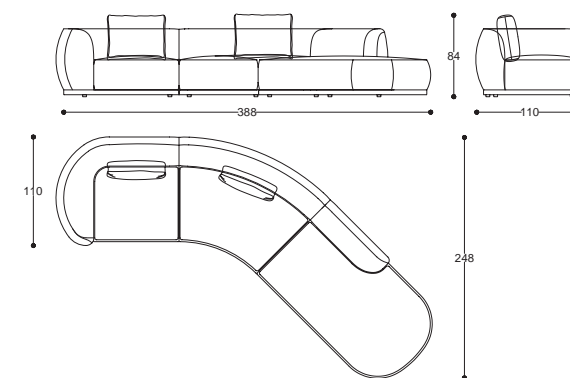

design
Ervas Basilico Girardi

Divano componibile imbottito,
con rivestimento in pelle.
Basamento e inserti in pelle.

Modular sofa with base and insert in leather.
Upholstered in leather.

cod. MD580
L 388 P 110 - 248 H 84 cm (*)
W 141" D 43 - 97" H 33" (*)

(*) Altri moduli disponibili a listino.
(*) Other modules available in the price list.