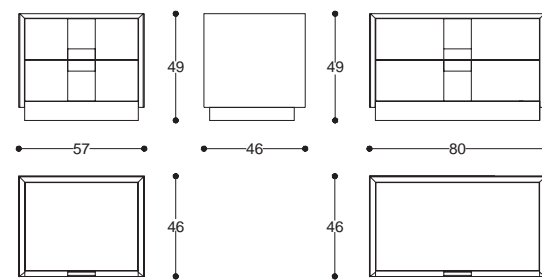

Visconti

Bedside Table

design
Matteo Nunziati

Comodino struttura legno e dettagli in metallo.
Top in legno o marmo.

Bedside table with wooden structure and metal
details. Top in wood or marble.

cod. MI112
L 57 P 46 H 49 cm / W 22" D 18" H 19"

cod. MI112.M2
L 80 P 46 H 49 cm / W 31" D 18" H 19"

Bedside Tables