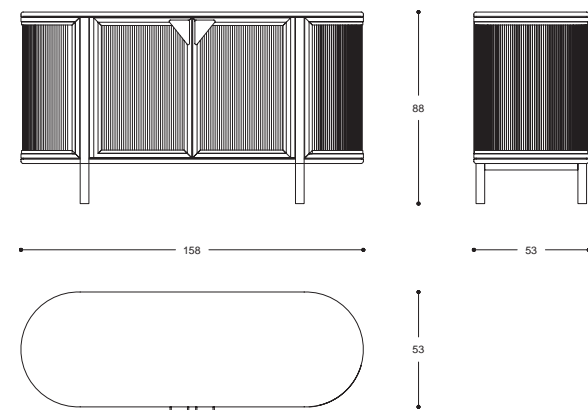

Tavolo rotondo con struttura in legno.
Top intarsiato.
Gamba con inserti in metallo.

Round table with structure in wood.
Top with inlay.
Leg with metal inserts.

cod. HE404
Ø 160 H 76 cm / Ø 62" H 29"

Tower

Sideboard with structure in wood. Top in marble. Central doors with Vienna straw insert. Metal handles covered in leather.

cod. **MD603**

L 220 P 45 H 75 cm / W 87" D 18" H 30"

Luigi

Bar Cabinet

design
Tara Bernerd

Bar con struttura in metallo e vetro cannettato.
Top e ripiano interno in marmo. Ripiano inferiore
in legno rivestito in pelle. Illuminazione interna.
Maniglie in metallo rivestite in pelle.

Bar with structure in metal and fluted glass.
Top and internal shelf in marble. Lower shelf
in wood covered with leather. Internal led.
Metal handles covered in leather.

Cod. MD604
L 158 P 53 H 88 cm / W 62" D 21" H 35"

Juliet

Bar Cabinet

design
Studia 54

Mobile bar con struttura in legno
e inserto in pelle.
Base e maniglie in metallo.

Bar cabinet with wooden structure
and leather insert.
Metal handles and base.