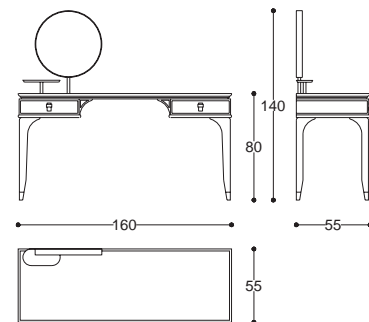

cod. MD902

L 145 P 68 H 197,3 cm / W 73" D 19" H 23"

Clori

Toilette

design
Alfredo Colombo

Struttura in legno con finitura laccata.
Cassetti e piano in pelle.
Dettagli in finitura bronzo. Maniglie in finitura bronzo
e pelle. Specchio bisellato opzionale.

Wooden structure lacquered finish.
Leather top and drawers.
Details in bronze finish. Handles in bronze finish and
leather. Bevelled mirror optional.

cod. **AC3030**
L 160 P 55 H 80/140 cm / W 62" D 21" H 31/55"