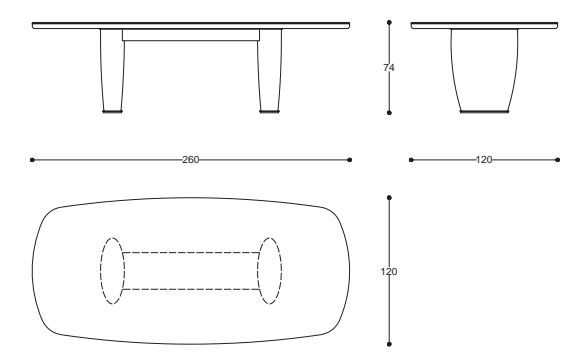

Round table with wooden inlaid top, lacquered finish or marble. Wooden base with metal details in bronze finish.

cod. **AC0013**
Ø 190 H 74 cm / Ø 75" H 29"

design
Alfredo Colombo

Tavolo lounge con top in legno intarsiato, laccato o marmo. Base in legno con dettaglio metallo finitura bronzo.

Lounge table with wooden inlaid top, lacquered finish or marble. Wooden base with metal details in bronze finish.

cod. **AC0015**
Ø 90 H 66 cm / Ø 35" H 26"

Griso

Table

| 35

design
Alfredo Colombo

Tavolo rettangolare con top in legno intarsiato, laccato o marmo. Base in legno con dettaglio metallo finitura bronzo.

Rectangular table with wooden inlaid top, lacquered finish or marble. Wooden base with metal details in bronze finish.

cod. **AC0014**
L 260 P 120 H 74 cm / W 102" D 47" H 29"

Maximus

Table

design
Tara Bernerd

Tavolo rettangolare con top
in marmo e inserti in legno.
Base in legno.

Rectangular table with top in
marble and wooden inserts.
Base in wood.

cod. MD402
L 244 P 137 H 76cm / W 96" D 54" H 30"

| 37

Sedia Medea