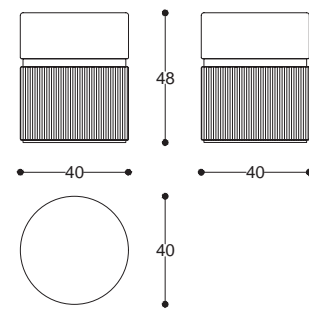

| 217

Poppy

Pouff

design
Studia 54

Pouff con struttura in legno.
Rivestimento in tessuto o pelle.

*Pouff with structure in wood.
Upholstery in fabric or leather.*

cod. MD521
Ø 40 H 48 cm / Ø 15" H 18"

Belt