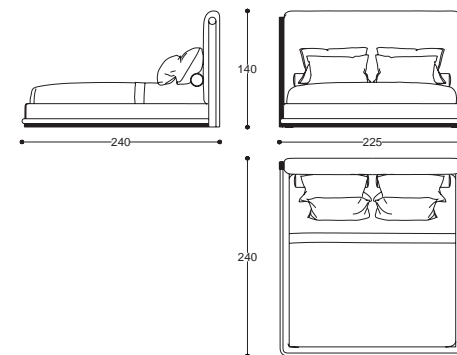

Dedalo

Bed

design
Alfredo Colombo

Struttura in legno massello con finitura laccata. Rivestimento in tessuto o pelle. Decorì in finitura bronzo.

Structure in solid wood lacquered finish. Upholstered in fabric or leather. Bronze finish details.

cod. **AC2042**
L 225 P 240 H 140 cm / W 88" D 94" H 55"