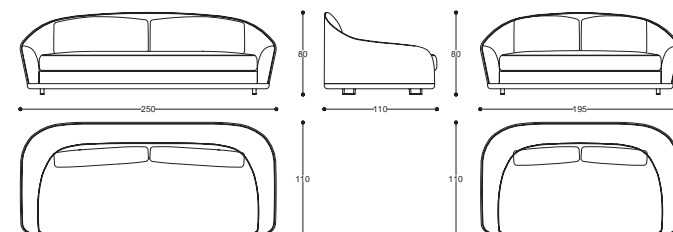

design
Alfredo Colombo

Divano con struttura e basamento in legno.
Rivestimento in tessuto o pelle.

*Sofa with structure and basement in wood.
Upholstered in fabric or leather.*

cod. AC0414
L 195 P 110 H 80 cm / W 77" D 43" H 31"

cod. AC0415
L 250 P 110 H 80 cm / W 98" D 43" H 31"