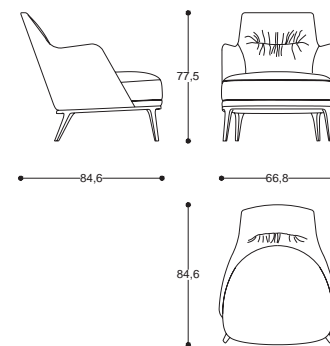

Anita

Armchair

design
CRS Medea 1905

Poltrona imbottita con basamento
in legno. Rivestimento in
tessuto o in pelle.

Padded armchair with basement
in wood. Upholstered in
fabric or leather.

cod. MD513
L 66.8 P 84.6 H 77.5 cm / W 26" D 33" H 30"

Armchairs