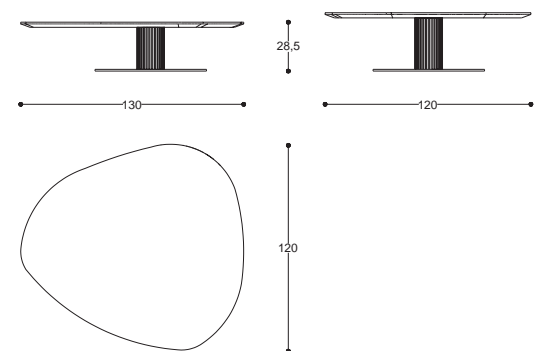

design
Umberto Asnago

Tavolini con base in metallo.
Top disponibile in marmo o vetro retrolaccato.

Coffee tables with metal base.
Top available in marble or backlacquered glass.

cod. MD303
L 130 P 120 H 34 cm / W 51" D 47" H 14"

cod. MD304
L 130 P 120 H 28,5 cm / W 51" D 47" H 11"