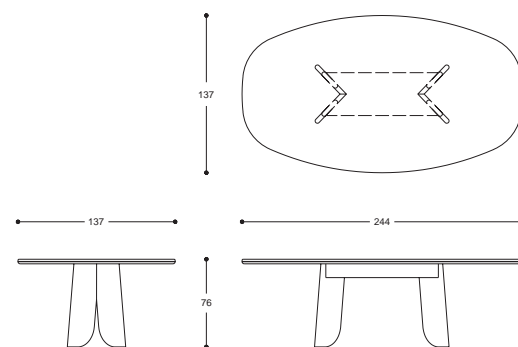

Lounge table with wooden inlaid top, lacquered finish or marble. Wooden base with metal details in bronze finish.

cod. **AC0015**
Ø 90 H 66 cm / Ø 35" H 26"

Griso

Table

| 35

design
Alfredo Colombo

Tavolo rettangolare con top in legno intarsiato, laccato o marmo. Base in legno con dettaglio metallo finitura bronzo.

Rectangular table with wooden inlaid top, lacquered finish or marble. Wooden base with metal details in bronze finish.

cod. **AC0014**
L 260 P 120 H 74 cm / W 102" D 47" H 29"

Maximus

Table

design
Tara Bernerd

Tavolo rettangolare con top
in marmo e inserti in legno.
Base in legno.

Rectangular table with top in
marble and wooden inserts.
Base in wood.

cod. MD402
L 244 P 137 H 76cm / W 96" D 54" H 30"

| 37

Sedia Medea