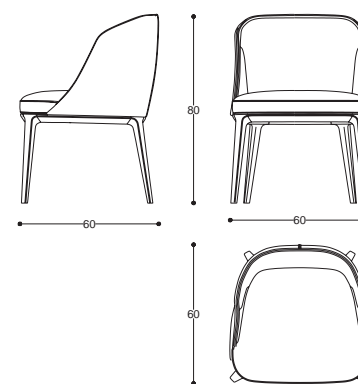

cod. AC0140
L 62 P 62 H 87 cm / W 24" D 24" H 34"

Lily

Chair

design
Studia 54

Sedia con basamento in legno.
Seduta e schienale imbottiti in
tessuto o pelle.

Chair with structure in wood.
Seat and back upholstered in
fabric or leather.

cod. MD100
L 60 P 60 H 80 cm / W 23" D 23" H 31"

| 47

Ivy

Chair

| 49

design
Studia 54

Sedia con basamento in legno. Seduta e schienale imbottiti in tessuto o pelle.

Chair with structure in wood. Seat and back upholstered in fabric or leather.