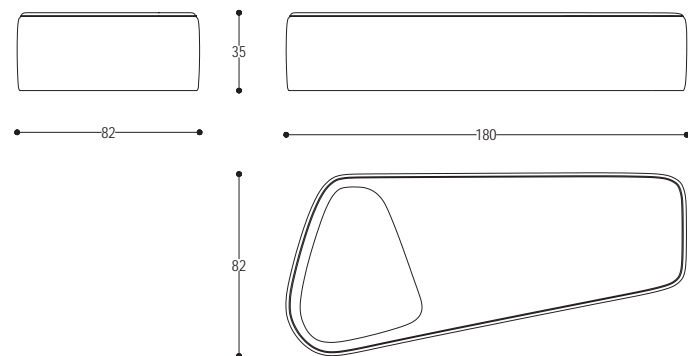

Benches

Barth

Bench

design
Euro Sironi

Panca con rivestimento in tessuto o pelle.
Disponibile con inserto in marmo.

Bench with upholstery in fabric or leather.
Also available with marble insert.

cod. **VG552**
L 180 P 82 H 35 cm / W 70" D 32" H 13"