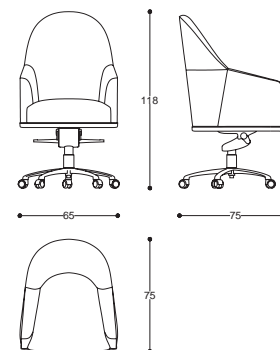

cod. MI210
L 68 P 68 H 129 cm / W 26" D 26" H 50"

Big Chic

Swivel Armchair

| 245

design
Umberto Asnago

Poltrona girevole imbottita rivestita
in tessuto o pelle. Base in metallo.

*Upholstered swivel armchair, covered in
fabric or leather. Metal base.*