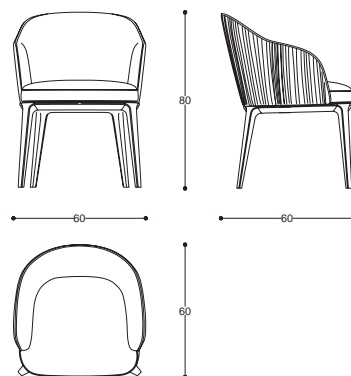

Lily

Chair

design
Studia 54

Sedia con basamento in legno.
Seduta e schienale imbottiti in
tessuto o pelle.

Chair with structure in wood.
Seat and back upholstered in
fabric or leather.

cod. MD100
L 60 P 60 H 80 cm / W 23" D 23" H 31"

| 47