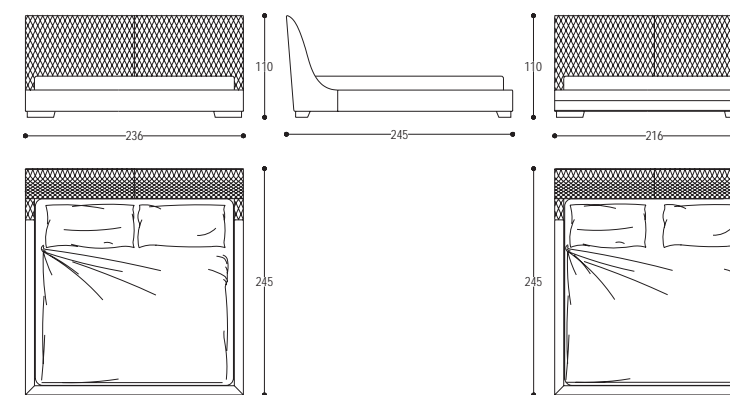

Bed with wooden headboard and frame, upholstered and covered in leather or fabric. Wood legs.

cod. **MD002.M1**
L 230 P 240 H 124 cm / W 90" D 94" H 48"

| 179

Beds

Pascal

Bed

| 183

design
Umberto Asnago