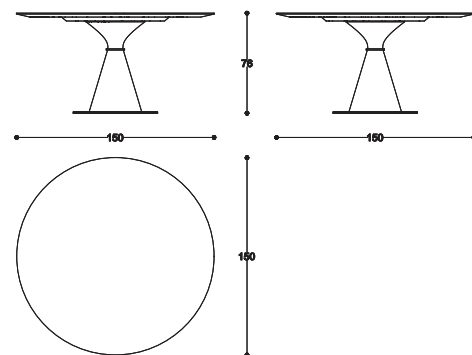

Round table with structure in wood.
Top in wood or marble.
Base covered in leather.
Details in metal lacquered finish.

cod. VG406

Ø 150 H 76 cm / Ø 59" H 29"

Savini

Table

design
CRS Medea 1905

Tavolo ovale con struttura in legno.
Top in legno o marmo.
Base rivestita in pelle.
Dettagli in metallo laccato.