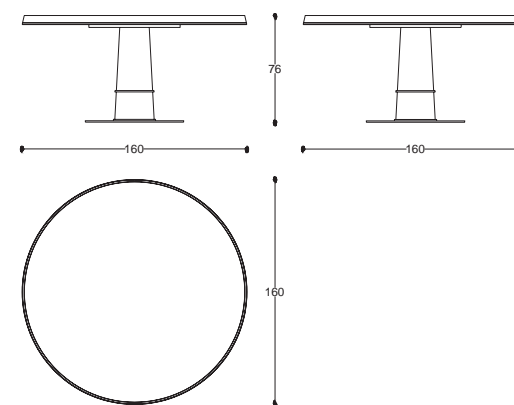

Oval table with structure in wood.
Top in wood or marble.
Base covered in leather.
Details in metal lacquered finish.

cod. **VG407**
L 250 P 150 H 76 cm / W 98" D 59" H 29"

Tower

Table

| 15

design
Umberto Asnago

Tavolo rotondo con struttura in legno.
Top intarsiato.
Gamba con inserti in metallo.

Round table with structure in wood.
Top with inlay.
Leg with metal inserts.

cod. HE404
Ø 160 H 76 cm / Ø 62" H 29"

Tower