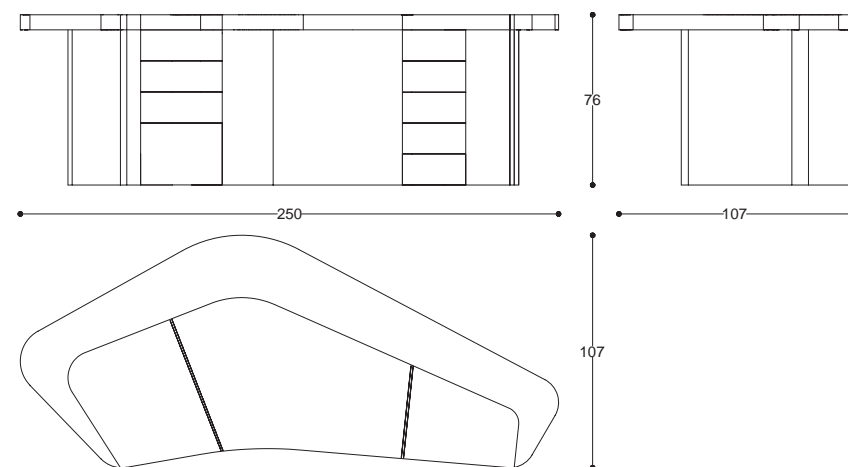

design
Umberto Asnago

Scrivania con struttura in legno e inserti su piano e cassetti in cuoio.

Desk with structure in wood and rawhide leather inserts on top and drawers.

cod. MN910
L 250 P 107 H 76 cm / W 98" D 42" H 29"