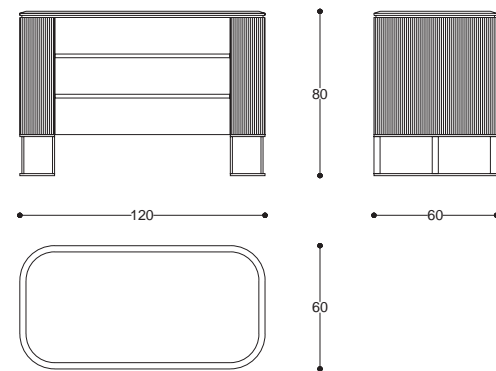

Chest of Drawer