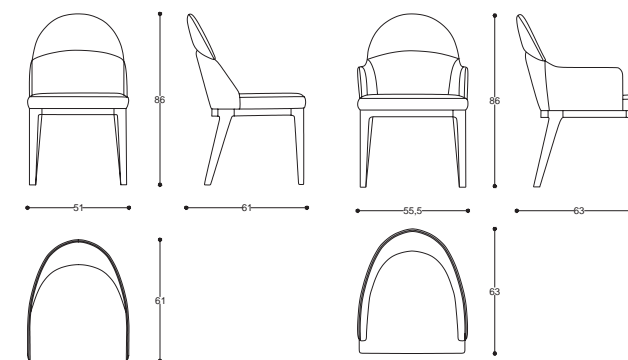

cod. MD103
L 55 P 64 H 81 cm / W 21" D 24" H 34"

cod. MD104
L 60 P 67 H 77 cm / W 24" D 25" H 31"

Chairs & Armchairs

Martin

Chair & Armchair

| 41

design
CRS Medea 1905

Sedia e poltroncina con gambe in legno.
Seduta e schienale imbottiti
in tessuto o pelle.

Chair and armchair with structure in wood.
Seat and back upholstered
in fabric or leather.

cod. MD106
L 51 P 61 H 86 cm / W 20" D 24" H 33"

cod. MD107
L 55.5 P 63 H 86 cm / W 21" D 24" H 33"

Chairs & Armchairs