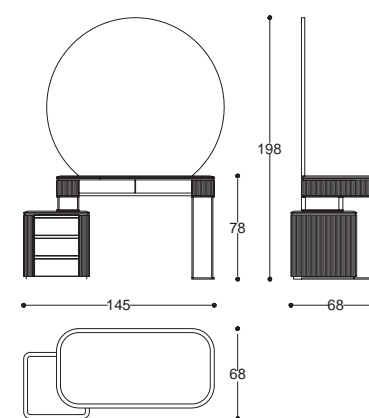

cod. MN903
L 145 P 50 H 86 cm / W 57" D 19" H 33"

Ada

Dressing Table

| 211

design
CRS Medea 1905

Scrittoio con top in marmo e dettagli in pelle.
Struttura in metallo. Con specchio e cassettera

Dressing table with marble top and leather details.
Metal structure. With mirror and chest of drawers.