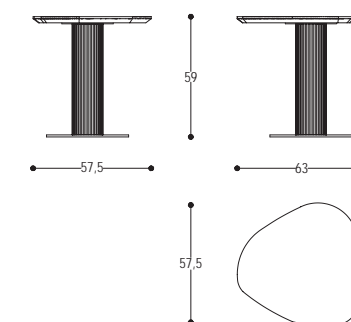

design
Umberto Asnago

Tavolino con base in metallo.
Top disponibile in marmo o vetro retrolaccato.

Side table with metal base.
Top available in marble or backlacquered glass.

cod. MD305
L 63 P 57,5 H 59 cm / W 25" D 22" H 23"