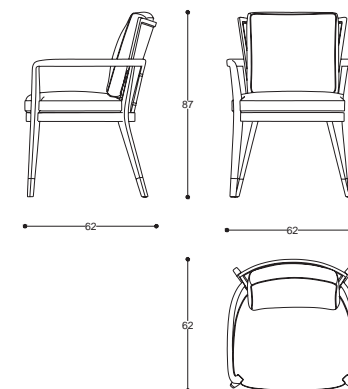

design
Alfredo Colombo

Struttura in finitura laccata.
Schienale rivestito in canna d'India. Rivestimento in
tessuto o pelle. Decorì e puntali in finitura bronzo.

*Wood structure lacquered finish. Backrest in knotted
Indian cane. Upholstered in fabric or leather. Bronze
finish details decoration.*

cod. AC0140
L 62 P 62 H 87 cm / W 24" D 24" H 34"