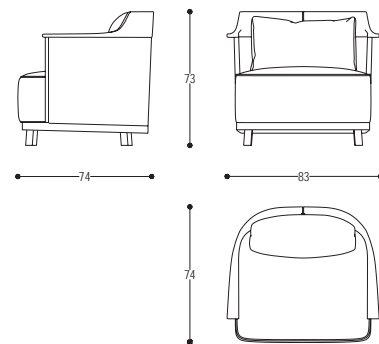

| 125

Armchairs

Medea
1905