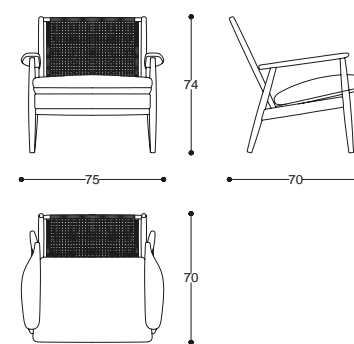

Armchair with wooden structure.
External covered with Indian cane.
Internal upholstered in fabric or leather.

cod. MD581
L 83 P 74 H 73 cm / W 33" D 29" H 28"

| 125

Armchairs

Medea
1905

Eloisa

Armchair

| 127