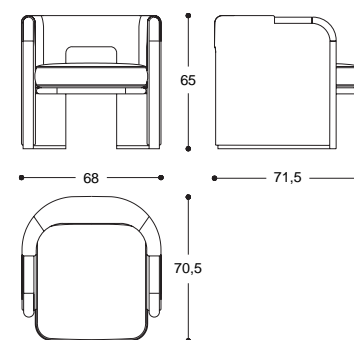

design
Tara Berner

Poltrona con struttura e
braccioli in legno.
Rivestimento in tessuto.

Armchair with structure and
armrests in wood.
Upholstered in fabric.

cod. **MD516**
L 68 P 70 H 65 / W 27" D 28" H 26"