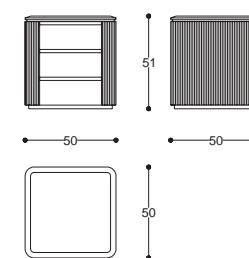

Bedside Tables

design
CRS Medea 1905

Comodino in legno con 3 cassetti struttura laccata e cassetti rivestiti in pelle.
Top in marmo.

*Bedside table with 3 drawers lacquered structure and drawers covered in leather.
Top in marble.*

cod. MD114
L 50 P 50 H 51 cm / W 20" D 20" H 20"