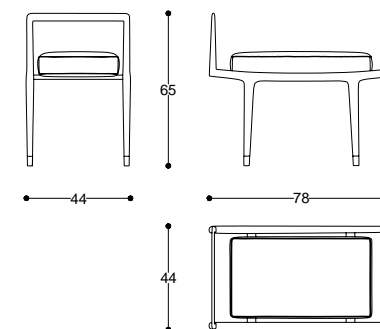

design
Alfredo Colombo

Struttura in legno con finitura laccata.
Rivestimento in tessuto o pelle.

Wooden structure with lacquered finish.
Upholstered in fabric or leather.

cod. **AC1011**
L 78 P 44 H 65 cm / W 30" D 17" H 25"