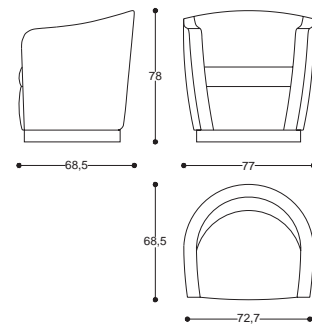

Asia

Swivel Armchair

design

CRS Medea 1905

Poltrona girevole imbottita
rivestita in tessuto o pelle.
Base in metallo.

*Upholstered swivel armchair,
covered in fabric or leather.
Metal base.*

cod. MD515

L 77 P 68,5 H 78 cm / W 30" D 27" H 31"