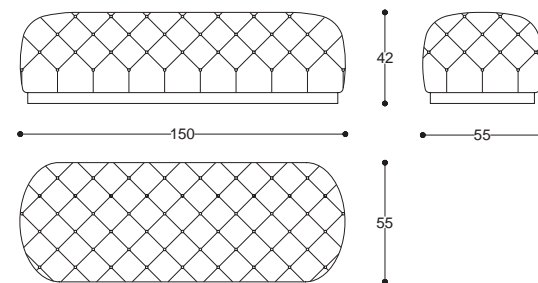

Daisy

Bench

design
Studia 54

Panca con struttura in legno e seduta imbottita.

Bench with wooden structure and upholstered seat.

cod. MD511
L 150 P 55 H 42 cm / W 59" D 21" H 16"

Benches

Margot