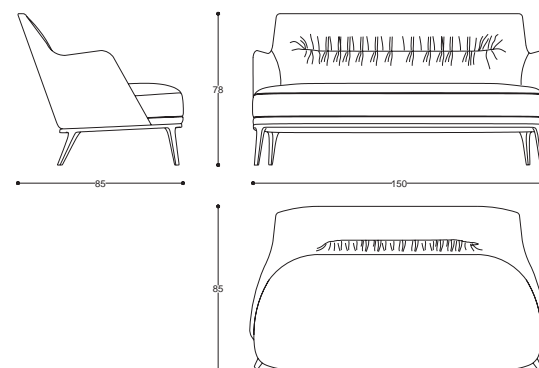

design

CRS Medea 1905

Divano con basamento in legno.
Rivestimento in tessuto o pelle.

*Sofa with base in wood.
Upholstered in fabric or leather.*

cod. MD514

L 150 P 84,6 H 77,5 cm / W 59" D 33" H 30"