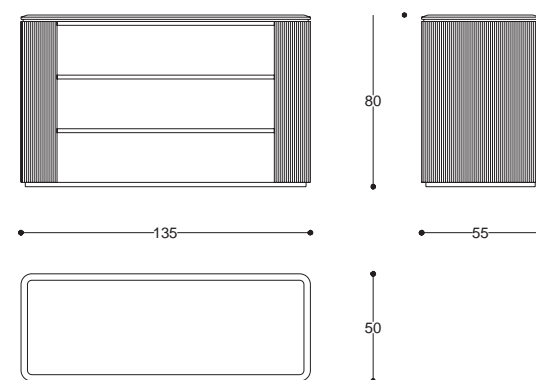

design
CRS Medea 1905

Como' in legno con 3 cassetti struttura laccata e cassetti rivestiti in pelle.
Top in marmo

*Chest of drawers with 3 drawers lacquered structure and drawers covered in leather.
Top in marble.*

cod. MD124
L 135 P 55 H 80 cm / W 53" D 22" H 31"

Chest of Drawer