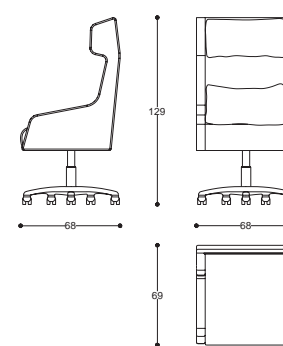

cod. **AC1941**
L 210 P 97 H 76 cm / W 82" D 38" H 29"

| 241

Gala

Swivel Armchair

| 243

design
Umberto Asnago

Poltrona girevole imbottita.
Rivestimento in tessuto o pelle.
Base in metallo.

*Upholstered swivel armchair.
Covered in fabric or leather.
Metal base.*