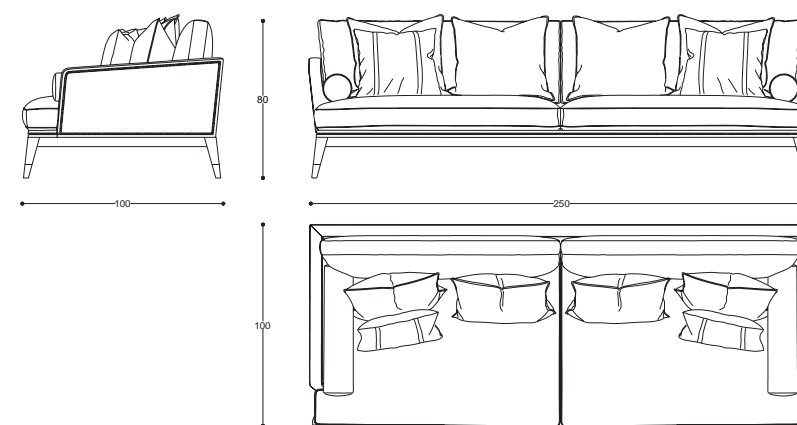

design
Alfredo Colombo

Struttura in legno massello completamente imbottita. Rivestimento in tessuto o pelle.
Basamento in legno laccato.
Puntali in finitura bronzo.

*Solid wood structure completely padded.
Unholstered in fabric or leather.
Wooden lacquer base. Bronze finish details.*

cod. **AC0443**

L 250 P 100 H 80 cm / 98" D 39" H 31"