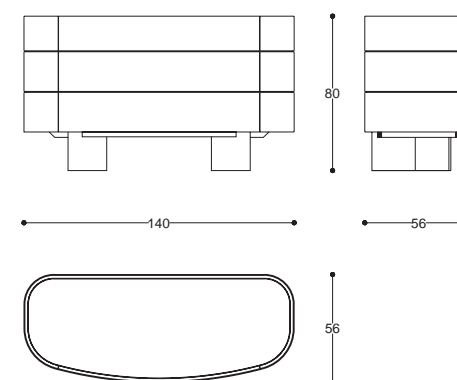

*Bedside tables with 1 drawer.
Wooden structure with wooden
or lacquered finish.
Top in leather or marble.*

cod. **AC2243**

L 64 P 45 H 58 cm / W 25" D 18" H 23"

| 205

Lea

Chest of Drawer

| 207

design
Alfredo Colombo