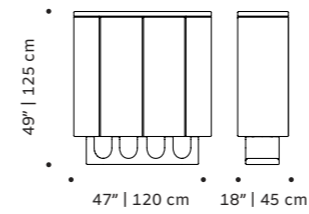

// consoles

new

wave

bar cabinet

structure wood veneer

feet lacquered wood mate or high gloss

dimensions w 47" | 120 cm
d 18" | 45 cm
h 49" | 125 cm

// bar cabinets