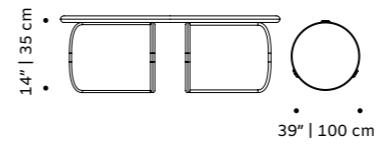

//as pictured
top: terrazzo beige
bottom: travertine marble

// side and center table