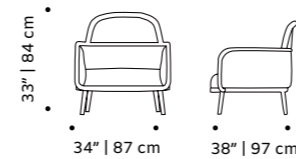

luc

armchair

- **structure** solid or eco lacquered wood
- **back and seat** fabric or leather
- **weight** 33 lb | 15 kg
- **dimensions** w 34" | 87 cm
  d 38" | 97 cm
  h 33" | 84 cm
  seat height 17" | 43 cm