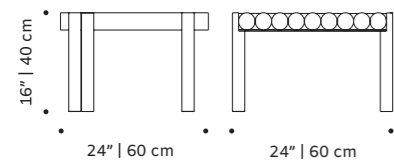

//as pictured
 top: calle green, sage stainless steel
 304 structure
 bottom: calle cinnamon, earth stainless steel
 304 structure

// daybed and modular couch

duna

center table

- table board** marble or terrazo
- structure** stainless steel 304 or metal both lacquered for outdoor
- dimensions** w 47" | 120 cm
d 27,5" | 70 cm
h 14" | 36 cm

//as pictured
amazonico terrazzo board, taupe stainless steel 304 structure

duna

dinner table

- round/square/recatangle table top** marble or terrazo
- structure** stainless steel 304 or metal both lacquered for outdoor
- dimensions round** ø 47" | 120 cm
59" | 150 cm
h 29,5" | 75 cm
- dimensions square** w 47" | 120 cm
d 47" | 120 cm
h 29,5" | 75 cm
- dimensions rectangle** w 79" | 200 cm
d 39" | 100 cm
h 29,5" | 75 cm

//as pictured
terrazo amazonia, sage stainless steel 304 structure

// center and dinner table

duna
side table

structure stainless steel 304 or metal both lacquered
for outdoor
dimensions w 24" | 60 cm
d 24" | 60 cm
h 16" | 40 cm