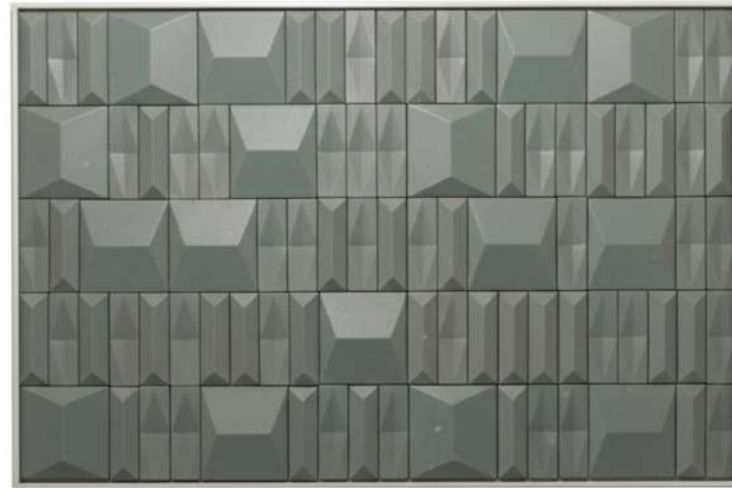

new

milano

tiles panel

terracotta or faience handmade tiles and outdoor lacquered metal frame in ivory or black

weight 375 lb | 170 kg

dimensions w 59" | 150 cm
d 1,5" | 4 cm
h 37" | 95 cm