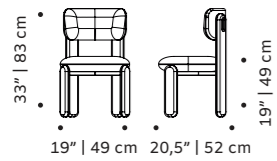

choux

chair

- **top** fabric or eco leather
- **structure** beech solid wood
- **applications** beech solid wood
- **dimensions** w 19" | 49 cm
  d 20,5" | 52 cm
  h 33" | 83 cm
  seat height 19" | 49 cm

//as pictured
top: laser khaki seat, vienna 21 back and feet,
beech 056-0 structure and applications
bottom: vienna hellebore back and seat, vienna co-
gnac feet, beech 056-0 structure and applications