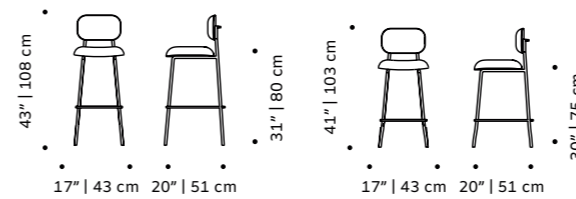

miami

bar chair

- **top** fabric or eco leather
- **feet** lacquered metal
- **applications** polished/satin brass, copper or nickel
- **weight** 17 lb | 8 kg
- **dimensions** w 17" | 43 cm
  d 20" | 51 cm
  h counter 41" | 103 cm
  seat height counter 30" | 75 cm
  h bar 43" | 108 cm
  seat height bar 31" | 80 cm

//as pictured
bouclé celadon back, smooth easy clean rose water seat, emerald lacquered metal feet, polished brass applications