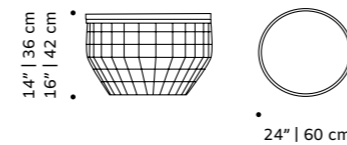

//as pictured
top: estremoza rose marble
textured base: estremoza white marble
cylindric base: estremoza rose marble

new air

side table

- top** marble, plywood veneer, lacquered MDF or decape
- base** polished/satin brass, copper or nickel for indoor or lacquered metal for outdoor
- use** indoor and outdoor
- weight** 24 lb | 11 kg
- dimensions** ø 24" | 60 cm
h 14" | 36 cm
16" | 42 cm