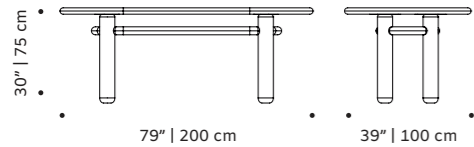

//as pictured
top: natural oak base, ivory lacquered wood feet, taupe lacquered metal tubes
bottom: natural oak base, sage lacquered wood feet, moss lacquered metal tubes