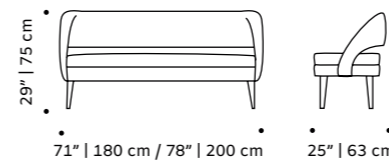

ava
settee

top fabric or eco leather
feet solid wood or lacquered wood
 fittings polished/satin brass, copper or nickel
weight 112 lb | 51 kg / 123 lb | 56 kg
dimensions w 71" | 180 cm
78" | 200 cm
d 25" | 63 cm
h 29" | 75 cm
seat height 16" | 41 cm