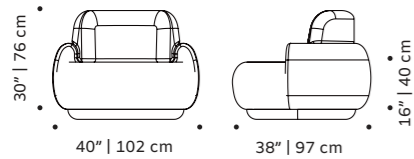

naked

armchair

- **structure** fabric or eco leather
- **base** solid wood
- **weight** 101 lb | 46 kg
- **dimensions** w 40" | 102 cm
  d 38" | 97 cm
  h 30" | 76 cm
  seat height 16" | 40 cm

//as pictured
wild things sand structure,
056-0 beech solid wood base