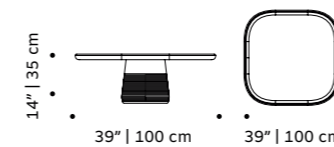

poppy

center table

- **top** marble estremo or travertino, wood lacquered matte
- **base** marble estremo ribbed (for marble top), marble travertino ribbed, marble estremo plain (lacquered wood matte top)
- **weight** 331 lb | 150 kg
- **dimensions** w 39" | 100 cm
  d 39" | 100 cm
  h 14" | 35 cm