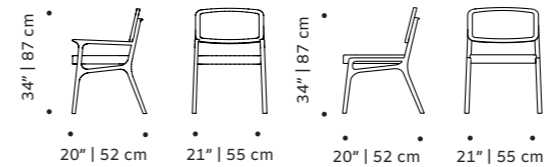

//as pictured
 top: black lacquered wood structure, smooth 87
 seat
 bottom: natural oak structure

with arms

karl

chair

structure natural rattan and solid wood, choose from solid or lacquer colors
seat (optional) fabric or eco leather
weight 17 lb | 8 kg
dimensions w 20" | 52 cm
 d 21" | 55 cm
 h 34" | 87 cm
 seat height 19" | 48 cm