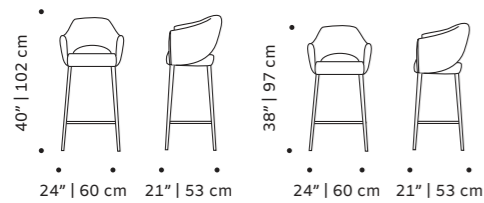

grace

bar chair

- **top** fabric or eco leather
- **feet** solid or lacquered wood
- **ring** polished/satin brass, copper or nickel or lacquered metal
- **weight** 22 lb | 10 kg
- **dimensions** w 24" | 60 cm
  d 21" | 53 cm
  h counter 38" | 97 cm
  seat height counter 28" | 70 cm
  h bar 40" | 102 cm
  seat height bar 29" | 75 cm

//as pictured
olavi gris, paris black piping, black lacquered wood feet, polished brass ring