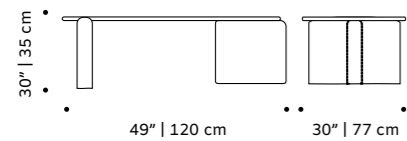

jean

center table

- top** estremo, nero marquina, verde guatemala and estremo rosa marble
- right base** estremo, nero marquina, and estremo rosa marble
- left base** estremo, nero marquina, and estremo rosa marble
- use** indoor and outdoor
- weight** 253 lb | 115 kg
- dimensions** w 49" | 120 cm
d 30" | 77 cm
h 30" | 35 cm