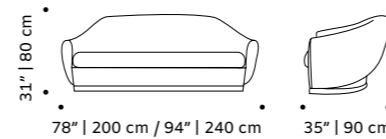

grace

couch

top fabric or eco leather
base polished/satin brass, copper or nickel
weight 154 lb | 70 kg / 176 lb | 80 kg
dimensions w 78" | 200 cm
94" | 240 cm
d 35" | 90 cm
h 31" | 80 cm
seat height 17" | 43 cm