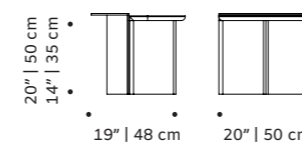

dimensions w 79" | 200 cm
d 39" | 100 cm
h 29,5" | 75 cm

//as pictured
top: estremo white marble
bottom: travertine marble top, travertine marble
and natural walnut feet

curve

center table

top marble or terrazzo

feet marble/terrazo or wood venner

dimensions w 47" | 120 cm
d 29,5" | 75 cm
h 12" | 31 cm

//as pictured
top: emperador marble with natural oak side
bottom: estremoza white with natural oak side

// center table

chess

cenertable

top stripes or pattern handmade tiles

structure veneer natural walnut, oak or any ral
lacquered matte colors

dimensions w 43" | 110 cm
d 43" | 110 cm
h 14" | 35 cm

//as pictured
top: sand pattern handmade tiles, veneer natural
walnut structure
bottom: lime stripes handmade tiles, ivory lacquered
wood structure

curve

side table

top marble or terrazzo

feet marble/terrazzo or wood venner

dimensions w 20" | 50 cm
d 19" | 48 cm
h 20" | 50 cm
14" | 35 cm

//as pictured
natural oak

// side and center table

new