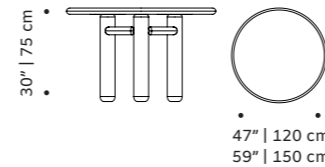

kai

dinner table

- **top** natural oak, natural walnut, estremo white or travertine marble
- **feet** lacquered or solid wood
- **tubes** lacquered metal
- **dimensions** Ø 47" | 120 cm
  59" | 150 cm
  h 30" | 75 cm