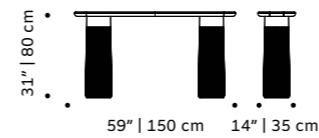

poppy

console

top marble extremoz or travertino, wood lacquered matte
base marble extremoz ribbed (for marble top), marble travertino ribbed, marble extremoz plain (lacquered wood matte top)
weight 461 lb | 209 kg
dimensions w 59" | 150 cm
d 14" | 35 cm
h 31" | 80 cm