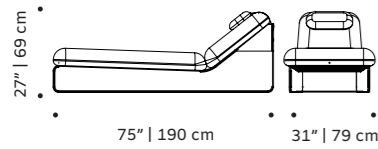

//as pictured
 raja esmeche naranja/blanco, earth stainless
 steel 304 structure

// chair and bar chair

riviera

daybed

upholstery quick dry foam and outdoor fabric
structure stainless steel 304 or metal both lacquered
 for outdoor
dimensions w 75" | 190 cm
 d 31" | 79 cm
 h 27" | 69 cm