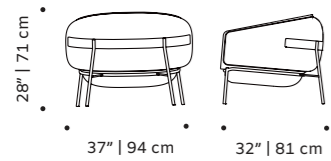

//as pictured
top: serac bone structure, 056-0 beech solid wood feet
bottom: bouclê latte structure, 056-0 beech solid wood feet

// armchair

blop

armchair

- top** fabric or eco leather
- feet** lacquered metal
- weight** 46 lb | 21 kg
- dimensions** w 37" | 94 cm
d 32" | 81 cm
h 28" | 71 cm
seat height 18" | 45 cm