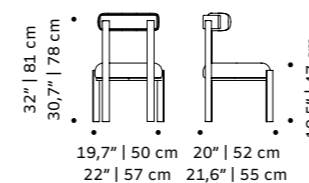

new

moon

swivel armchair

- structure** fabric or eco leather
- swivel base** fabric or eco leather
- dimensions** w 38" | 97,5 cm
d 31" | 80 cm
h 28" | 72 cm
seat height 15" | 39 cm

// armchair

//as pictured
top: gilman shingle
bottom: eco laser bonfire

new

volta

chair

- structure** fabric or eco leather
- feet** lacquered metal or polished/satin nickel
- dimensions** w 21" | 54cm
d 20,8" | 53 cm
h 30" | 75 cm
seat height 19" | 48 cm

// chair

//as pictured
orion clove and polished nickel

siena

chair

structure fabric or eco leather

feet solid or lacquered wood

back structure solid wood

dimensions w 22" | 57 cm
d 21,6" | 55 cm
h 32" | 81 cm
seat height 18,5" | 47 cm

//as pictured
koya driftwood, 056-0 solid wood feet, 056-2
solid wood back structure

h counter 37" | 93 cm

seat height counter 29" | 73 cm

h bar 38,5" | 98 cm

seat height bar 31" | 78 cm

VOLTA
bar chair

//as pictured
orion sand and ivory lacquered metal

// bar chair

// bar chair