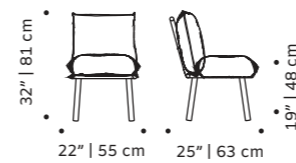

duna

chair

upholstery quick dry foam and outdoor fabric
structure stainless steel 304 or metal both lacquered
for outdoor
dimensions w 22" | 55 cm
d 25" | 63 cm
h 32" | 81 cm
sh 19" | 48 cm