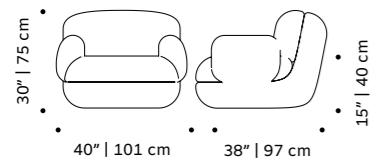

new

mood

armchair

structure fabric or eco leather
dimensions w 40" | 101 cm
 d 38" | 97 cm
 h 30" | 75 cm
 seat height 15" | 40 cm

//as pictured
 laser eco conker base and back vienna 37 seat

new

moon

swivel armchair