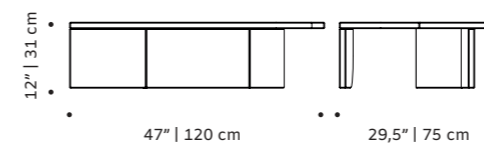

//as pictured
top: emperador marble with natural oak side
bottom: estremoza white with natural oak side

// center table