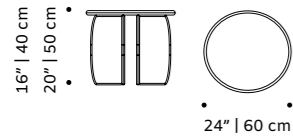

cactus

side table

top marble, wood veneer or lacquered wood
base marble, wood veneer or lacquered wood
dimensions Ø 24" | 60 cm
h 16" | 40 cm
20" | 50 cm

//as pictured
top: terrazzo sage
bottom: terrazzo green