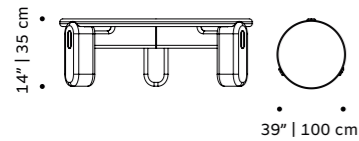

//as pictured
top: travertine top, jade lacquered wood feet,
natural oak applications
bottom: travertine top, powder lacquered wood
feet, natural oak applications