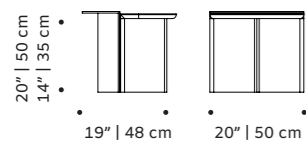

curve

side table

top marble or terrazzo

feet marble/terrazo or wood venner

dimensions w 20" | 50 cm
d 19" | 48 cm
h 20" | 50 cm
14" | 35 cm

//as pictured
natural oak