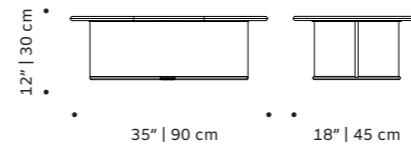

//as pictured
top: travertine marble top, nude stainless steel 304 base

// center table