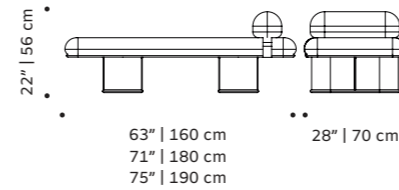

riviera

bench

upholstery quick dry foam and outdoor fabric
structure stainless steel 304 or metal both lacquered
for outdoor
dimensions w 63" | 160 cm
71" | 180 cm
75" | 190 cm
d 28" | 70 cm
h 22" | 56 cm