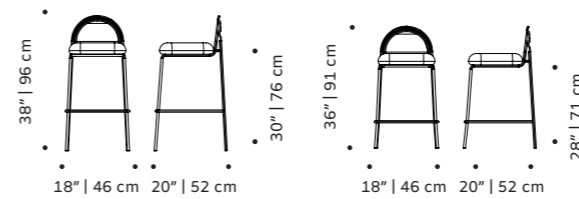

//as pictured
travertine marble board, sage stainless steel
304 structure

// side table and console

james
armchair

top quick dry foam and outdoor fabric
structure iroko wood
dimensions w 31" | 77 cm
 d 33" | 84 cm
 h 30" | 76 cm
 seat height 16" | 40 cm

//as pictured
 calle yellow, iroko wood structure

riviera
armchair

upholstery quick dry foam and outdoor fabric
structure stainless steel 304 or metal both lacquered
 for outdoor
dimensions w 27" | 69 cm
 d 34" | 87 cm
 h 28" | 71 cm
 sh 16" | 39 cm

//as pictured
 go with the flow, salmon stainless steel 304
 structure

// armchair

riviera
chair

upholstery quick dry foam and outdoor fabric
structure stainless steel 304 or metal both lacquered
 for outdoor
dimensions w 19" | 49 cm
 d 23" | 58 cm
 h 32" | 82 cm
 sh 19" | 49 cm

//as pictured
 strange love 003, earth stainless steel 304
 structure

riviera
bar chair

upholstery quick dry foam and outdoor fabric
structure stainless steel 304 or metal both lacquered
 for outdoor
dimensions w 18" | 46 cm
 d 20" | 52 cm
 h counter 36" | 91 cm
 sh counter 28" | 71 cm
 h bar 38" | 96 cm
 seat height bar 30" | 76 cm