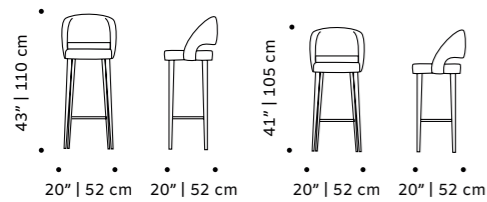

//as pictured
 bouclé celadon back, smooth easy clean rose water seat, emerald lacquered metal feet, polished brass applications

// bar chairs

ava

bar chair

- top** fabric or eco leather
- feet** solid or lacquered wood
- fittings** polished/satin brass, copper or nickel
- weight** 22 lb | 10 kg
- dimensions**
 - w 20" | 52 cm
 - d 20" | 52 cm
 - h counter 41" | 105 cm
 - seat height counter 30" | 75 cm
 - h bar 43" | 110 cm
 - seat height bar 31" | 80 cm