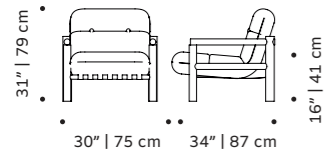

//as pictured
travertine marble board, sage stainless steel
304 structure

// side table and console

james
armchair

top quick dry foam and outdoor fabric
structure iroko wood
dimensions w 31" | 77 cm
 d 33" | 84 cm
 h 30" | 76 cm
 seat height 16" | 40 cm