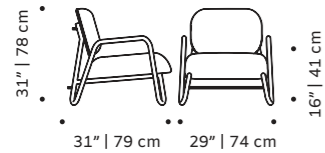

miami

armchair

- **top** fabric or eco leather
- **feet** lacquered metal
- **applications** polished/satin brass, copper or nickel
- **weight** 44 lb | 20 kg
- **dimensions** w 29" | 74 cm
  d 31" | 79 cm
  h 31" | 78 cm
  seat height 16" | 41 cm

//as pictured
gilman shingle, lilacolor lacquered metal feet,
polished brass applications