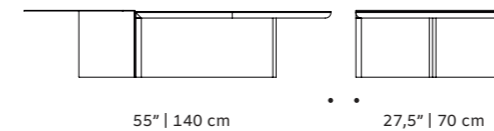

// center table

duplex

center table

small base natural oak or walnut, lacquered metal
or lacquered wood

big base travertine or terrazzo marble

dimensions w 55" | 140 cm
d 27,5" | 70 cm
h 12" | 30 cm

//as pictured
top: natural oak small base, travertine marble big base
bottom: ivory lacquered metal small base, travertine marble big base