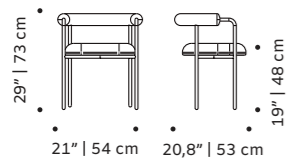

volta

chair

structure fabric or eco leather

feet lacquered metal or polished/satin nickel

dimensions w 21" | 54cm
d 20,8" | 53 cm
h 30" | 75 cm
seat height 19" | 48 cm

//as pictured
orion clove and polished nickel