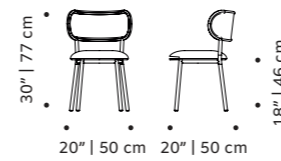

louise

chair

- **seat** fabric or eco leather
- **structure** lacquered metal
- **weight** 13 lb | 6 kg
- **dimensions** w 20" | 50 cm
  d 20" | 50 cm
  h 30" | 77 cm
  seat height 18" | 46 cm