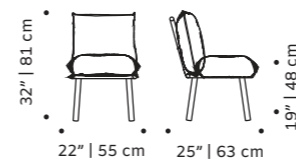

duna

chair

upholstery quick dry foam and outdoor fabric
structure stainless steel 304 or metal both lacquered for outdoor
dimensions w 22" | 55 cm
d 25" | 63 cm
h 32" | 81 cm
sh 19" | 48 cm