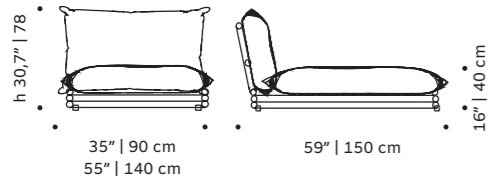

//as pictured
 top: strasse bronze, jade stainless steel
 304 structure
 bottom: strasse cinnamon, sage stainless steel
 304 structure

duna

chair

upholstery quick dry foam and outdoor fabric
structure stainless steel 304 or metal both lacquered for outdoor
dimensions w 22" | 55 cm
 d 25" | 63 cm
 h 32" | 81 cm
 sh 19" | 48 cm

//as pictured
 raja esmeche piona/manzana, sage stainless steel
 304 structure

// pouf and chair

new

duna

daybed

upholstery quick dry foam and outdoor fabric
structure stainless steel 304 or metal both lacquered for outdoor
dimensions w 35" | 90 cm
 55" | 140 cm
 d 59" | 150 cm
 h 30,7" | 78 cm
 sh 16" | 40 cm