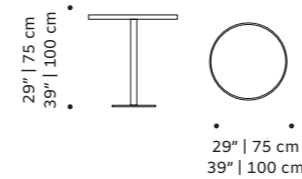

// side and center table

caldas

dinner table

- top** handmade tiles available in pattern, stripes plain, gaudí, circules, stripes, with ou without glass
- frame** lacquered metal or natural oak
- base** lacquered metal
- use** outdoor and indoor
- weight** 55 lb | 25 kg
- dimensions** w 24" | 62 cm
d 24" | 62 cm
h 29" | 75 cm / h 39" | 100 cm

- top** handmade tiles available in pattern, stripes plain, gaudí, circules, stripes, with ou without glass
- frame** lacquered metal or natural oak
- base** lacquered metal
- use** outdoor and indoor
- weight** 77 lb | 35 kg
- dimensions** ø 29" | 75 cm
39" | 100 cm
h 29" | 75 cm
39" | 100 cm