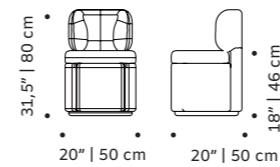

feet lacquered metal or polished/satin nickel

dimensions w 21" | 54cm
d 20,8" | 53 cm
h 30" | 75 cm
seat height 19" | 48 cm

//as pictured
orion clove and polished nickel

mimi

swivel chair

structure fabric or eco leather

swivel base solid wood

dimensions w 20" | 50cm
d 20" | 50 cm
h 31,5" | 80 cm
seat height 18" | 46 cm

//as pictured
top: voulez-vous structure, 056-0 beech solid wood base
bottom: barcelona marjoram structure, 056-0 beech solid wood base