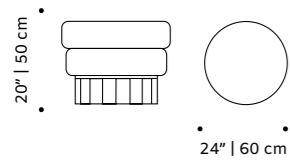

mary

stool

structure fabric or eco leather
weight 26 lb | 12 kg
dimensions Ø 24" | 60 cm
h 12" | 30 cm

//as pictured
top: zibar honey
bottom: manhattan 006