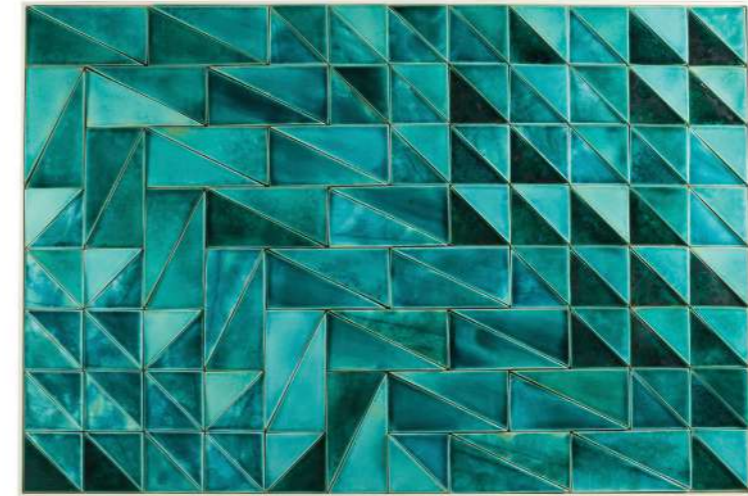

tua

tiles panel

handmade tiles and lacquered wood frame in ivory or black or natural oak

weight 198 lb | 90 kg

dimensions w 59" | 150 cm
d 1,5" | 4 cm
h 39" | 100 cm

//as pictured
top: tua and tua stripes tiles in white gloss, black wood frame
bottom: tua and tua stripes tiles in rose matte, natural oak frame