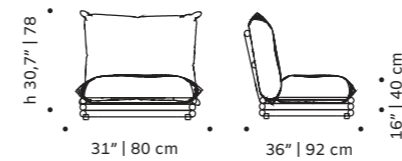

NEW

collection

new

duna

armchair

- upholstery** quick dry foam and outdoor fabric
- structure** stainless steel 304 or metal both lacquered for outdoor
- dimensions** w 31" | 80 cm
d 36" | 92 cm
h 30,7" | 78 cm
sh 16" | 40 cm

//as pictured
pavilion shadow, ivory stainless steel 304
structure

// armchair

duna

pouf

upholstery quick dry foam and outdoor fabric
structure stainless steel 304 or metal both lacquered for outdoor
dimensions w 35" | 90 cm
 d 29,5" | 75 cm
 h 16" | 40 cm