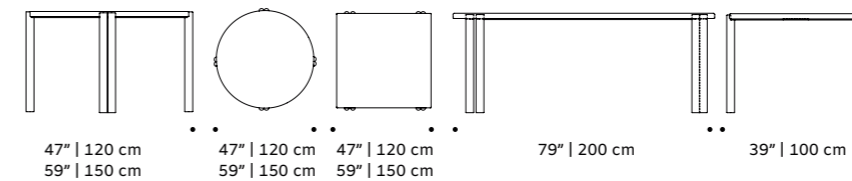

//as pictured
 top: calle green, sage stainless steel
 304 structure
 bottom: calle cinnamon, earth stainless steel
 304 structure

// daybed and modular couch

duna

center table

- table board** marble or terrazo
- structure** stainless steel 304 or metal both lacquered for outdoor
- dimensions** w 47" | 120 cm
d 27,5" | 70 cm
h 14" | 36 cm

//as pictured
amazonico terrazzo board, taupe stainless steel 304 structure

duna

dinner table

- round/square/recatangle table top** marble or terrazo
- structure** stainless steel 304 or metal both lacquered for outdoor
- dimensions round** ø 47" | 120 cm
59" | 150 cm
h 29,5" | 75 cm
- dimensions square** w 47" | 120 cm
d 47" | 120 cm
h 29,5" | 75 cm
- dimensions rectangle** w 79" | 200 cm
d 39" | 100 cm
h 29,5" | 75 cm