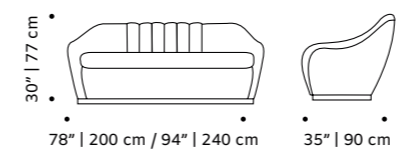

// bedside tables

UPHOLSTERY

collection

gia round

couch

- top** fabric or eco leather
- base** polished/satin brass, copper or nickel
- weight** 132 lb | 60 kg / 154 lb | 70 kg
- dimensions** w 78" | 200 cm / w 94" | 240 cm
d 35" | 90 cm
h 30" | 77 cm
seat height 17" | 43 cm