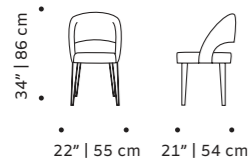

ava

chair

- **top** fabric or eco leather
- **feet** solid or lacquered wood
- **fittings** polished/satin brass, copper or nickel
- **weight** 22 lb | 10 kg
- **dimensions** w 22" | 55 cm
  d 21" | 54 cm
  h 34" | 86 cm
  seat height 18" | 46 cm

//as pictured
stripes 42 back, vienna fudge seat and piping,
056-0 solid wood feet