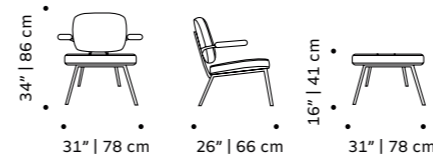

state

armchair

- **top** fabric or eco leather
- **feet** polished/satin brass, copper or nickel or lacquered metal
- **weight** 48 lb | 22 kg
- **dimensions** w 31" | 78 cm
  d 26" | 66 cm
  h 34" | 86 cm
  seat height 16" | 41 cm