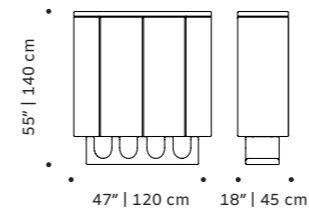

// consoles

//as pictured
 top: estremo pink
 bottom: travertine marble top, travertine marble
 and natural walnut feet

new

wave

bar cabinet

structure wood veneer

feet lacquered wood mate or high gloss

dimensions w 47" | 120 cm
d 18" | 45 cm
h 55" | 140 cm