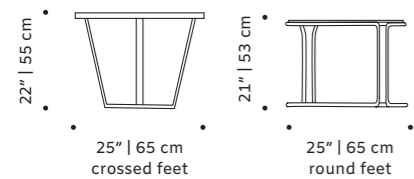

center table

- top** handmade tiles available in pattern, stripes plain, gaudí, circles, stripes, with ou without glass
- frame** lacquered metal or natural oak
- base** lacquered metal
- use** outdoor and indoor
- weight** 73 lb | 32 kg
- dimensions** ø 39" | 100 cm
41" | 105 cm
h 14" | 35 cm

- top** handmade tiles available in pattern, stripes plain, gaudí, circles, stripes, with ou without glass
- frame** lacquered metal or natural oak
- base** lacquered metal
- use** outdoor and indoor
- weight** 37 lb | 17 kg
- dimensions**
 - ∅ 25" | 65 cm
 - h 22" | 55 cm
 - ∅ 25" | 65 cm
 - h 21" | 53 cm