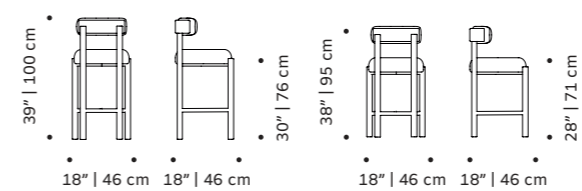

h counter 37" | 93 cm

seat height counter 29" | 73 cm

h bar 38,5" | 98 cm

seat height bar 31" | 78 cm

VOLTA
bar chair

//as pictured
orion sand and ivory lacquered metal

// bar chair

// bar chair

siena

bar chair

structure fabric or eco leather

feet solid or lacquered wood

back structure solid wood

dimensions w 19" | 48 cm

d 18,5" | 47 cm

h counter 38" | 95 cm

seat height counter 28" | 71 cm

h bar 39" | 100 cm

seat height bar 30" | 76 cm

//as pictured
akalu autumn, taupe lacquered wood feet,
056-0 solid wood back structure

OUTDOOR

collection

new

// armchair