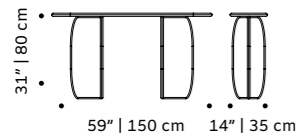

cactus

console

top marble, wood veneer or lacquered wood
base marble, wood veneer or lacquered wood
dimensions w 59" | 150 cm
d 14" | 35 cm
h 31" | 80 cm

//as pictured
top: terrazzo amazónico
bottom: terrazzo encarnado