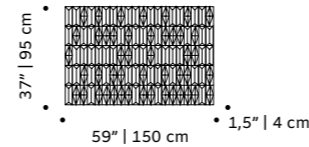

dimensions w 59" | 150 cm
d 1,5" | 4 cm
h 37" | 95 cm

//as pictured
milano velasca and sempione in twilight and frost, natural oak frame

new

milano

tiles panel

faience handmade tiles and lacquered wood frame in ivory or black or natural oak