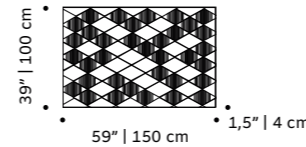

dimensions w 59" | 150 cm
d 1,5" | 4 cm
h 37" | 95 cm

//as pictured
milano velasca and sempione in twilight and frost, natural oak frame

new

milano

tiles panel

faience handmade tiles and lacquered wood frame in ivory or black or natural oak

weight 198 lb | 90 kg

dimensions w 59" | 150 cm
d 1,5" | 4 cm
h 37" | 95 cm

//as pictured
top: milano velasca, sempione and missori tiles in deep blue, ivory wood frame
bottom: milano velasca, sempione and missori tiles in olive, ivory wood frame

tua

tiles panel

handmade tiles and lacquered wood frame in ivory or black or natural oak

weight 198 lb | 90 kg

dimensions w 59" | 150 cm
d 1,5" | 4 cm
h 39" | 100 cm

//as pictured
top: tua and tua stripes tiles in white gloss, black wood frame
bottom: tua and tua stripes tiles in rose matte, natural oak frame