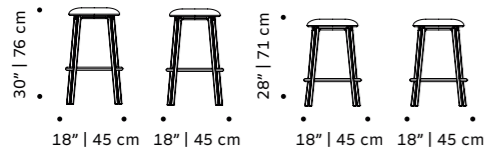

//as pictured
 top: smooth 35 seat , smooth 87 seat, polished brass ring
 bottom: smooth 60 seat, polished brass ring

// bar chairs

louise

bar stool

- top** fabric or eco leather
- structure** lacquered metal
- dimensions** w 18" | 45 cm
d 18" | 45 cm
h counter 28" | 71 cm
h bar 30" | 76 cm