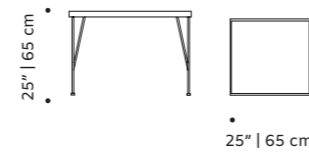

caldas

side table

- **top** handmade tiles available in pattern, stripes plain, gaudí, circles, stripes, with ou without glass
- **frame** lacquered metal or natural oak
- **base** lacquered metal
- **use** outdoor and indoor
- **weight** 37 lb | 17 kg
- **dimensions**
  - w 25" | 65 cm
  - d 25" | 65 cm
  - h 25" | 65 cm

//as pictured
top: ocean stripes ceramic tiles top, ivory wood structure, ivory lacquered metal feet
bottom: jade pattern ceramic tiles top, ivory wood structure, ivory lacquered metal feet