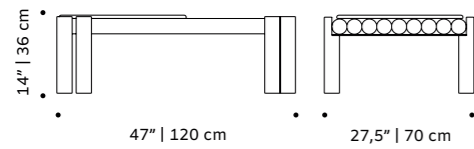

//as pictured
 top: calle green, sage stainless steel
 304 structure
 bottom: calle cinnamon, earth stainless steel
 304 structure

// daybed and modular couch

duna

center table

- table board** marble or terrazo
- structure** stainless steel 304 or metal both lacquered for outdoor
- dimensions** w 47" | 120 cm
d 27,5" | 70 cm
h 14" | 36 cm

//as pictured
amazonico terrazzo board, taupe stainless steel 304 structure

duna

dinner table

- round/square/recatangle table top** marble or terrazo
- structure** stainless steel 304 or metal both lacquered for outdoor
- dimensions round** ø 47" | 120 cm
59" | 150 cm
h 29,5" | 75 cm
- dimensions square** w 47" | 120 cm
d 47" | 120 cm
h 29,5" | 75 cm
- dimensions rectangle** w 79" | 200 cm
d 39" | 100 cm
h 29,5" | 75 cm