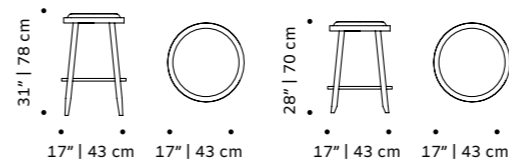

luc

bar chair

- **structure** solid or eco lacquered wood
- **seat (optional)** fabric or leather
- **ring** lacquered metal or polished/satin brass, copper or nickel
- **weight** 18 lb | 8 kg
- **dimensions**
  - Ø 17" | 43cm
  - h counter 28" | 70 cm
  - h bar 31" | 78 cm