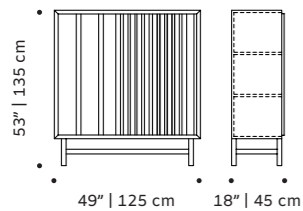

go

bar cabinet

structure plywood veneer, lacquered MDF or decape
weight 187 lb | 85 kg
dimensions w 49" | 125 cm
d 18" | 45 cm
h 53" | 135 cm

//as pictured
top: natural walnut and ivory lacquered MDF structure
bottom: natural oak and beige lacquered MDF structure