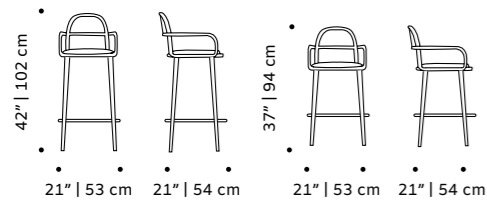

luc

bar chair

- **structure** solid or lacquered wood
- **seat (optional)** fabric or eco leather
- **ring** lacquered metal or polished/satin brass, copper or nickel
- **weight** 23 lb | 10 kg
- **dimensions** w 21" | 53 cm
  d 21" | 54 cm
  h counter 37" | 94 cm
  seat height counter 28" | 70 cm
  h bar 42" | 102 cm
  seat height bar 31" | 78 cm

//as pictured
top: beech 056-2 solid wood structure, polished brass ring
bottom: black lacquered wood structure, smooth 87 seat, polished brass ring