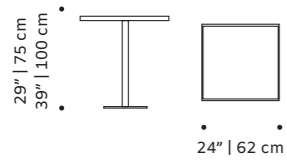

- top** estremoza, nero marquina, verde guatemala, estremoza rosa marble
- middle part** estremoza, nero marquina, estremoza rosa marble
- base** estremoza marble
- use** indoor or outdoor
- weight** 551 lb | 250 kg
- dimensions** ø 47" | 120 cm
59" | 150 cm
h 30" | 75 cm

poppy

dinner table

- top** marble estremoza or travertino, wood lacquered matte
- base** marble estremoza ribbed or marble travertino ribbed
- weight** 551 lb | 250 kg / 992 lb | 450 kg
- dimensions** w 47" | 120 cm
59" | 150 cm
d 47" | 120 cm
59" | 150 cm
h 30" | 75 cm

//as pictured
top: nude lacquered matte top, estremoza base
bottom: travertino

// dinner tables

caldas

dinner table

- top** handmade tiles available in pattern, stripes plain, gaudí, circules, stripes, with ou without glass
- frame** lacquered metal or natural oak
- base** lacquered metal
- use** outdoor and indoor
- weight** 55 lb | 25 kg
- dimensions** w 24" | 62 cm
d 24" | 62 cm
h 29" | 75 cm
39" | 100 cm