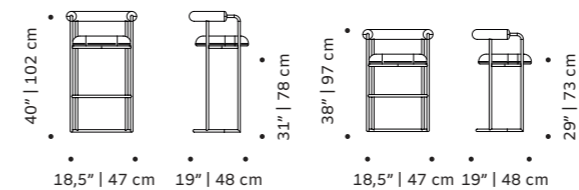

siena

chair

structure fabric or eco leather

feet solid or lacquered wood

back structure solid wood

dimensions w 22" | 57 cm
d 21,6" | 55 cm
h 32" | 81 cm
seat height 18,5" | 47 cm

//as pictured
koya driftwood, 056-0 solid wood feet, 056-2
solid wood back structure

// chair

new

volta

bar chair

structure fabric or eco leather

feet lacquered metal or polished/satin nickel

dimensions w 18,5" | 47 cm

d 19" | 48 cm

h counter 37" | 93 cm

seat height counter 29" | 73 cm

h bar 38,5" | 98 cm

seat height bar 31" | 78 cm

VOLTA
bar chair

//as pictured
orion sand and ivory lacquered metal

// bar chair

// bar chair