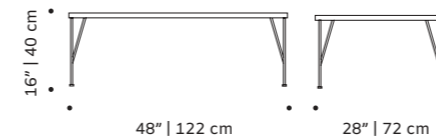

//as pictured

top: esmeralda pattern ceramic tiles top, nude wood structure and nude lacquered metal feet
bottom: jade pattern ceramic tiles top, jade lacquered metal feet

// center table