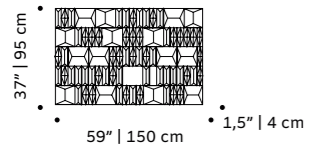

handmade ceramic and brass

dimensions

ant	praying mantis	beetle	cricket	rhinoceros beetle
w 12" 30 cm	w 10" 25 cm	w 10" 25 cm	w 11" 27 cm	w 9" 24 cm
d 7" 19 cm	d 4" 10 cm	d 7" 18 cm	d 8" 20 cm	d 8" 20 cm
h 4" 10 cm	h 8" 21 cm	h 2" 5 cm	h 4" 9 cm	h 3" 7 cm

// fauna

new

new

terra cota

tiles panel

terracotta handmade tiles and lacquered wood frame in ivory or black or natural oak

weight 198 lb | 90 kg

dimensions w 59" | 150 cm
d 1,5" | 4 cm
h 37" | 95 cm

dimensions w 59" | 150 cm
d 1,5" | 4 cm
h 37" | 95 cm

//as pictured
milano velasca and sempione in twilight and frost, natural oak frame

new

milano

tiles panel

faience handmade tiles and lacquered wood frame in ivory or black or natural oak