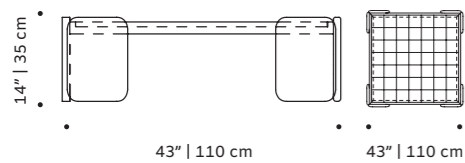

// center table

chess

center table

top stripes or pattern handmade tiles

structure veneer natural walnut, oak or any ral
lacquered matte colors

dimensions w 43" | 110 cm
d 43" | 110 cm
h 14" | 35 cm

//as pictured
top: sand pattern handmade tiles, veneer natural walnut structure
bottom: lime stripes handmade tiles, ivory lacquered wood structure