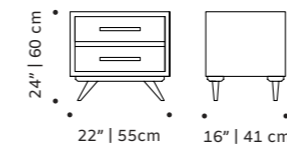

space

bedside table

structure/drawers plywood veneer,
laquered MDF or decap

weight 37 lb | 17 kg

dimensions w 22" | 55 cm
d 16" | 41 cm
h 24" | 60 cm