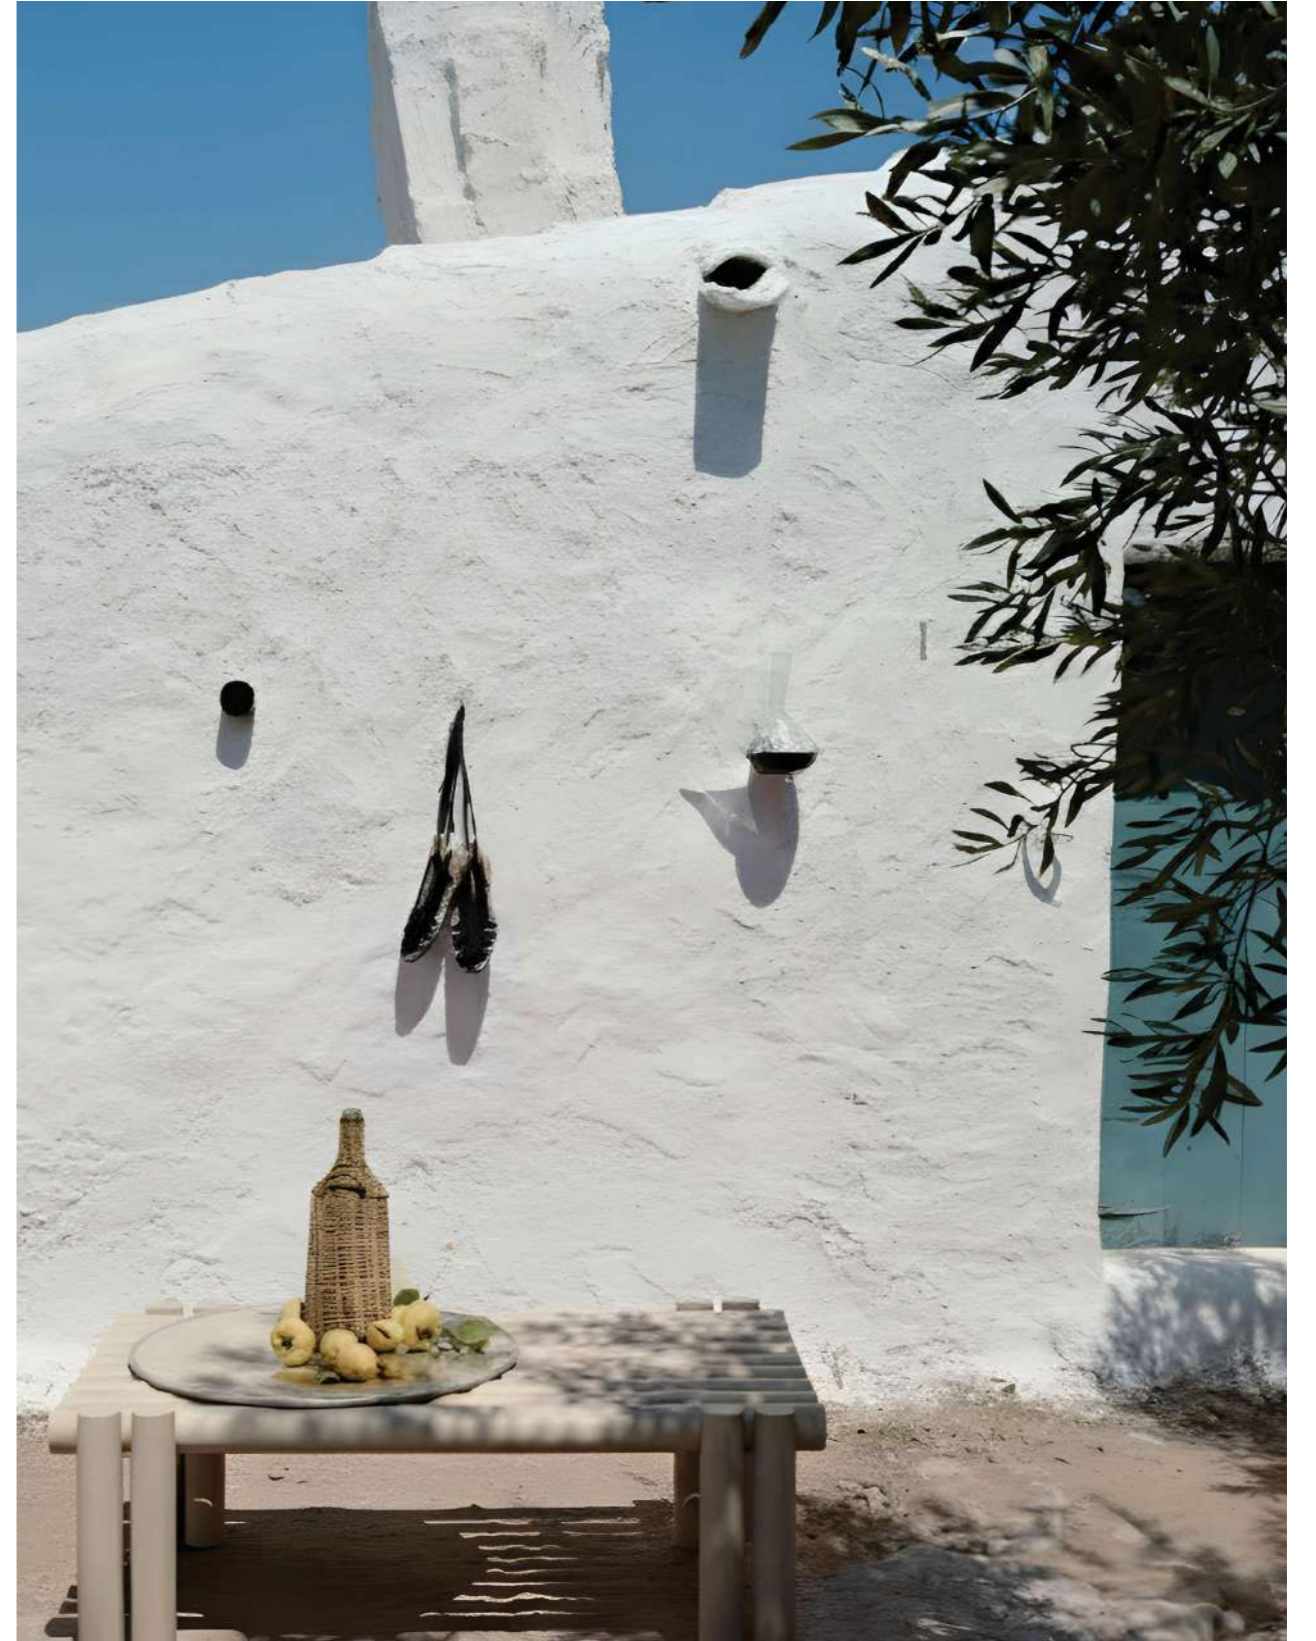

seat height counter 28" | 71 cm

h bar 39" | 100 cm

seat height bar 30" | 76 cm

//as pictured
akalu autumn, taupe lacquered wood feet,
056-0 solid wood back structure

OUTDOOR

collection

new

// armchair