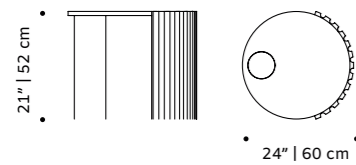

//as pictured
top: estremoza rose marble
textured base: estremoza white marble
cylindric base: estremoza rose marble

new air

side table

- top** marble, plywood veneer, lacquered MDF or decape
- base** polished/satin brass, copper or nickel for indoor or lacquered metal for outdoor
- use** indoor and outdoor
- weight** 24 lb | 11 kg
- dimensions** ø 24" | 60 cm
h 14" | 36 cm
16" | 42 cm