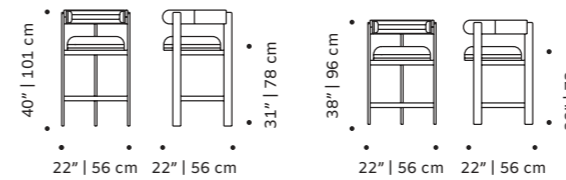

moulin

bar chair

top fabric or eco leather

structure beech solid wood and plywood

applications polished/satin brass, copper or nickel

weight 24 lb | 11 kg

dimensions w 22" | 56 cm

d 22" | 56 cm

h counter 38" | 96 cm

seat height counter 29" | 73 cm

h bar 40" | 101 cm

seat height bar 31" | 78 cm