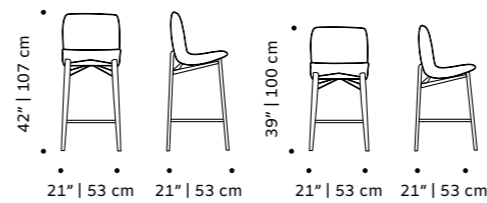

chiado

bar chair

- **top** fabric or eco leather
- **feet** lacquered metal
- **weight** 20 lb | 9 kg
- **dimensions** w 21" | 53 cm
  d 21" | 53 cm
  h counter 39" | 100cm
  seat height counter 29" | 73 cm
  h bar 42" | 107 cm
  seat height bar 31" | 80 cm