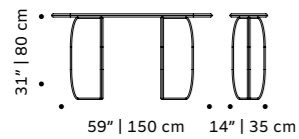

cactus

console

top marble, wood veneer or lacquered wood
base marble, wood veneer or lacquered wood
dimensions w 59" | 150 cm
d 14" | 35 cm
h 31" | 80 cm

//as pictured
top: travertine marble
bottom: green guatemala marble