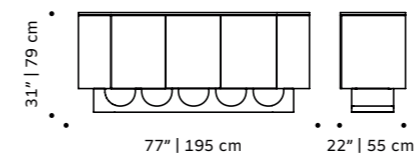

weight 198 lb | 90 kg

dimensions w 59" | 150 cm
d 1,5" | 4 cm
h 37" | 95 cm

//as pictured
top: milano velasca, sempione and missori tiles in deep blue, ivory wood frame
bottom: milano velasca, sempione and missori tiles in olive, ivory wood frame

douro

tiles panel

handmade tiles and lacquered wood frame in ivory or black or natural oak

weight 198 lb | 90 kg

dimensions w 59" | 150 cm
d 1,5" | 4 cm
h 39" | 100 cm

tejo

tiles panel

handmade tiles and lacquered wood frame in ivory or black or natural oak

weight 198 lb | 90 kg

dimensions w 59" | 150 cm
d 1,5" | 4 cm
h 39" | 100 cm

//as pictured

top: douro tiles in gold, ivory wood frame

bottom: douro tiles in deep blue, ivory wood frame

//as pictured

top: tejo tiles in jade, ivory wood frame

weight 309 lb | 140 kg

dimensions w 77" | 195 cm

d 20" | 50,5 cm

h 31" | 79,5 cm

// sideboards

//as pictured
 top: jade high gloss feet and natural oak
 bottom: light blue high gloss feet and natural oak

go
sideboard