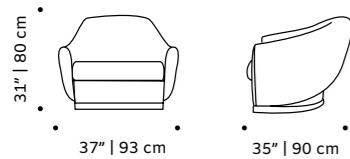

//as pictured
 top: morandi sable, 056-3 solid wood base
 bottom: bouclé snow, 056-3 solid wood base

// armchair

grace

armchair

- top** fabric or eco leather
- base** polished/satin brass, copper or nickel
- weight** 70 lb | 32 kg
- dimensions** w 37" | 93 cm
d 35" | 90 cm
h 31" | 80 cm
seat height 15" | 39 cm