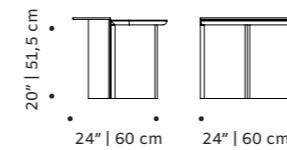

duplex

side table

small base natural oak or walnut, lacquered metal or lacquered wood

big base travertine or terrazzo marble

dimensions Ø 24" | 60 cm
h 20" | 51,5 cm