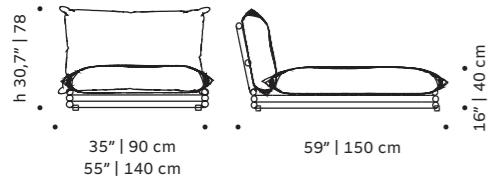

//as pictured
 top: strasse bronze, jade stainless steel
 304 structure
 bottom: strasse cinnamon, sage stainless steel
 304 structure

duna

chair

upholstery quick dry foam and outdoor fabric
structure stainless steel 304 or metal both lacquered
 for outdoor
dimensions w 22" | 55 cm
 d 25" | 63 cm
 h 32" | 81 cm
 sh 19" | 48 cm

//as pictured
 raja esmeche piona/manzana, sage stainless steel
 304 structure

// pouf and chair

new

duna

daybed

upholstery quick dry foam and outdoor fabric
structure stainless steel 304 or metal both lacquered for outdoor
dimensions w 35" | 90 cm
 55" | 140 cm
 d 59" | 150 cm
 h 30,7" | 78 cm
 sh 16" | 40 cm