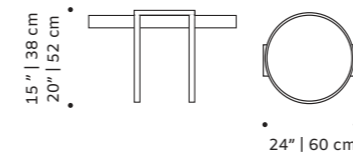

norman

side table

- **structure** printed glass
- **base** plated brass, copper or nickel or lacquered metal
- **use** indoor
- **weight** 24 lb | 11 kg
- **dimensions** ø 24" | 60 cm
  h 15" | 38 cm
  20" | 52 cm

//as pictured

top left: sage printed glass top, plated brass base
top right: mauve printed glass top, plated brass base
middle: wine printed glass top, gold lacquered metal base
bottom: black printed glass top, gold lacquered metal base