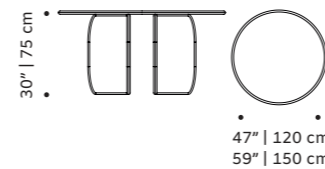

cactus

dinner table

- **top** marble (merrazzo top only for 120cm), wood veneer or lacquered wood
- **base** marble, wood veneer or lacquered wood
- **dimensions** Ø 47" | 120 cm
  59" | 150 cm
  h 30" | 75 cm