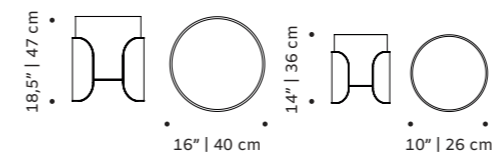

dimensions w 59" | 150 cm
d 1,5" | 4 cm
h 37" | 95 cm

//as pictured
top: milano velasca, sempione and missori tiles in khaki, ivory outdoor lacquered metal frame (terracota tiles)
bottom: milano velasca, sempione and missori tiles in cloud, ivory outdoor lacquered metal frame (faience tiles)

riviera

vases

structure stainless steel 304 or metal both lacquered for outdoor

dimensions left Ø 16" | 40 cm
h 18,5" | 47 cm
right Ø 10" | 26 cm
h 14" | 36 cm

//as pictured
left: nude, sage stainless steel 304 structure
right: lilac, earth stainless steel 304 structure