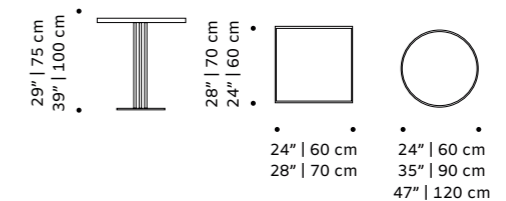

//as pictured

- 1: travertine marble top, ivory lacquered metal roma base
- 2: estremoza marble top, nude lacquered metal capri base
- 3: green guatemala marble top, sage lacquered metal bari base
- 4: terrazzo black & white top, copper color lacquered metal roma base
- 5: terrazzo africa top, nude lacquered metal napoles base
- 6: terrazzo africa top, black lacquered metal bari base

//as pictured

- 7: saffron printed glass top, nude metal napoles base
- 8: monochrome II printed glass top, black metal capri base
- 9: sage printed glass top, sage metal capri base
- 10: desert printed glass top, nude metal napoles base
- 11: mauve printed glass top, salmon metal capri base
- 12: monochrome II printed glass top, black metal roma base