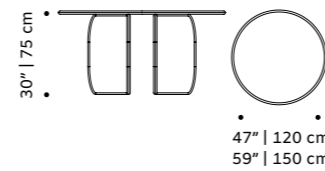

cactus

dinner table

top marble (merrazzo top only for 120cm), wood veneer or lacquered wood
base marble, wood veneer or lacquered wood
dimensions Ø 47" | 120 cm
59" | 150 cm
h 30" | 75 cm