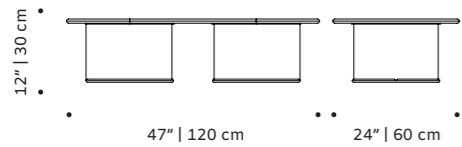

//as pictured
top: terrazzo sage marble top, sage stainless steel 304 base
bottom: terrazzo sage marble top, lilac stainless steel 304 base