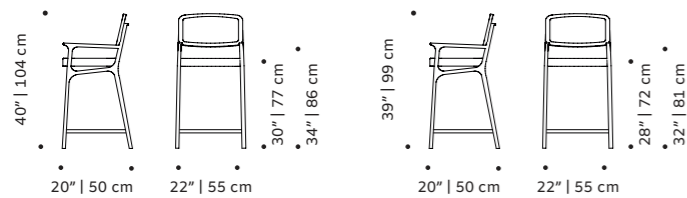

dimensions
 w 22" | 55 cm
 d 20" | 50 cm
 h counter 41" | 104 cm
 seat height counter 30" | 77 cm
 h bar 39" | 99 cm
 seat height bar 28" | 72 cm

without arms

//as pictured
 top: laser sage, beech 056-0 structure
 bottom: bouclé latte seat, beech 056-0 structure