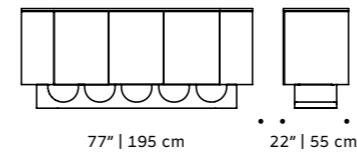

//as pictured
travertine marble board, sage stainless steel
304 structure

// side table and console

new

wave

sideboard

- structure** wood veneer
- feet** lacquered wood mate or high gloss
- weight** 309 lb | 140 kg
- dimensions** w 77" | 195 cm
d 20" | 50,5 cm
h 31" | 79,5 cm