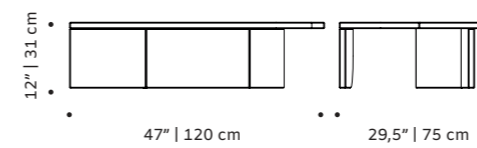

// dinner tables

curve

center table

top marble or terrazzo

feet marble/terrazo or wood venner

dimensions w 47" | 120 cm
d 29,5" | 75 cm
h 12" | 31 cm

//as pictured
top: emperador marble with natural oak side
bottom: estremoza white with natural oak side