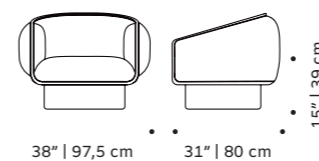

dimensions w 79" | 200 cm
d 39" | 100 cm
h 29,5" | 75 cm

//as pictured
top: estremo white marble
bottom: travertine marble top, travertine marble
and natural walnut feet

curve

center table

top marble or terrazzo

curve

side table

top marble or terrazzo

feet marble/terrazzo or wood venner

dimensions w 20" | 50 cm
d 19" | 48 cm
h 20" | 50 cm
14" | 35 cm

//as pictured
natural oak

// side and center table

new

wave

bedside table

structure wood veneer

feet lacquered wood mate or high gloss

dimensions w 24" | 60 cm
d 16" | 40 cm
h 18" | 46 cm

//as pictured
top: wine high gloss feet and natural oak
bottom: ivory high gloss feet and natural oak

new

moon

swivel armchair

- structure** fabric or eco leather
- swivel base** fabric or eco leather
- dimensions** w 38" | 97,5 cm
d 31" | 80 cm
h 28" | 72 cm
seat height 15" | 39 cm

// armchair

//as pictured
top: gilman shingle
bottom: eco laser bonfire