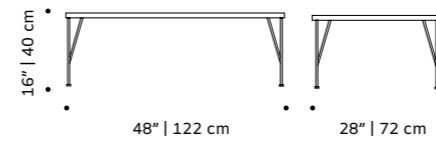

caldas

center table

- **top** handmade tiles available in pattern, stripes plain, gaudí, circles, stripes, with or without glass
- **frame** lacquered metal or natural oak
- **feet** lacquered metal
- **use** outdoor and indoor
- **weight** 59 lb | 32 kg
- **dimensions** w 48" | 122 cm
  d 28" | 72 cm
  h 16" | 40 cm