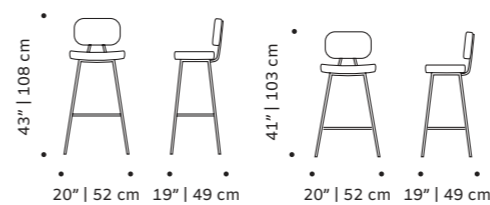

state

bar chair

top fabric or eco leather

feet polished/satin brass, copper or nickel or lacquered metal

weight 15 lb | 7 kg

dimensions
w 20" | 52 cm
d 19" | 49 cm
h counter 41" | 103 cm
seat height counter 30" | 75 cm
h bar 43" | 108 cm
seat height bar 31" | 80 cm

//as pictured
smooth easy clean gingerbread, smooth easy clean shell piping, copper color lacquered metal feet