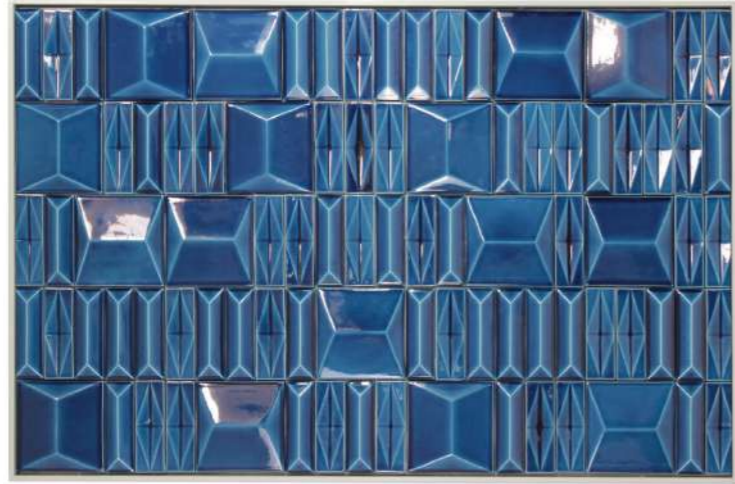

new

milano

tiles panel

faience handmade tiles and lacquered wood frame in ivory or black or natural oak

weight 198 lb | 90 kg

dimensions w 59" | 150 cm
d 1,5" | 4 cm
h 37" | 95 cm

//as pictured
top: milano velasca, sempione and missori tiles in deep blue, ivory wood frame
bottom: milano velasca, sempione and missori tiles in olive, ivory wood frame

tua

tiles panel

handmade tiles and lacquered wood frame in ivory or black or natural oak

weight 198 lb | 90 kg

dimensions w 59" | 150 cm
d 1,5" | 4 cm
h 39" | 100 cm

//as pictured
top: tua and tua stripes tiles in white gloss, black wood frame
bottom: tua and tua stripes tiles in rose matte, natural oak frame