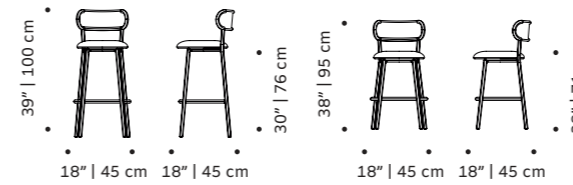

//as pictured
 akalu autumn, taupe lacquered wood feet,
 056-0 solid wood back structure

louise

bar chair

seat fabric or eco leather

structure lacquered metal

weight 20 lb | 9 kg

dimensions w 18" | 45 cm
 d 18" | 45 cm
 h counter 38" | 95 cm
 seat height counter 28" | 71 cm
 h bar 39" | 100 cm
 seat height bar 30" | 76 cm