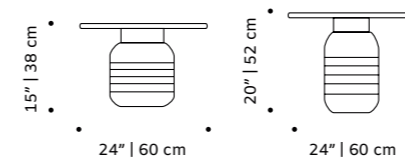

jean

side table

- **top** estremo, nero marquina, verde guatemala, estremo rosa marble
- **middle part** estremo, nero marquina, estremo rosa marble
- **base** estremo marble
- **use** indoor or outdoor
- **weight** 154 lb | 70 kg / 201 lb | 91 kg
- **dimensions** left ø 24" | 60 cm
  h 15" | 38 cm
  right ø 24" | 60 cm
  h 20" | 52 cm