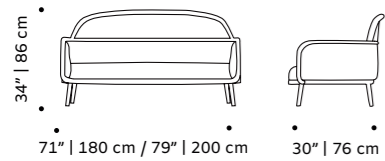

// couches

//as pictured
 top: bayes sorbet, polished brass base
 bottom: olavi 10, paris salmon piping, polished brass base

luc

settee

structure solid or lacquered wood
back and seat fabric or eco leather
weight 77 lb | 35 kg / 99 lb 45 kg
dimensions w 71" | 180 cm
 79" | 200 cm
 d 30" | 76 cm
 h 34" | 86 cm
 seat height 17" | 43 cm