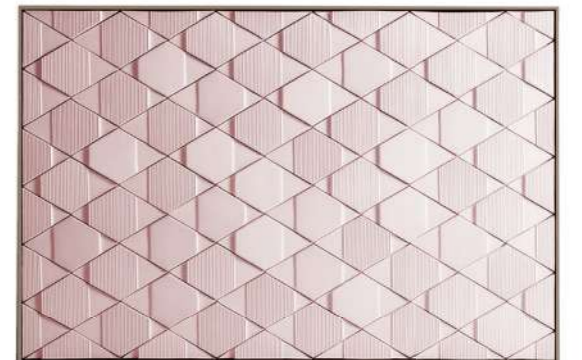

tua

tiles panel

handmade tiles and lacquered wood frame in ivory or black or natural oak

weight 198 lb | 90 kg

dimensions w 59" | 150 cm
d 1,5" | 4 cm
h 39" | 100 cm

//as pictured
top: tua and tua stripes tiles in white gloss, black wood frame
bottom: tua and tua stripes tiles in rose matte, natural oak frame