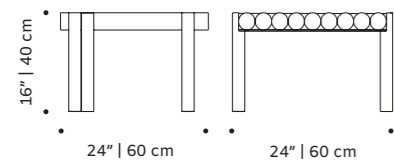

duna
side table

structure stainless steel 304 or metal both lacquered
for outdoor
dimensions w 24" | 60 cm
d 24" | 60 cm
h 16" | 40 cm