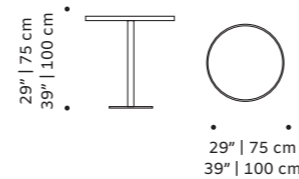

//as pictured
top: lime gaudí ceramic top, nude wood structure, copper color lacquered metal feet
bottom: charm stripes ceramic tiles top, copper color wood structure, copper color lacquered metal feet

// dinner tables