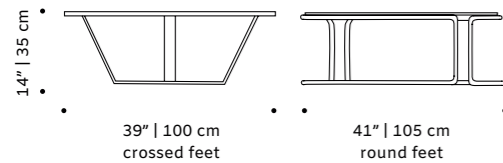

caldas round

center table

- **top** handmade tiles available in pattern, stripes plain, gaudí, circles, stripes, with ou without glass
- **frame** lacquered metal or natural oak
- **base** lacquered metal
- **use** outdoor and indoor
- **weight** 73 lb | 32 kg
- **dimensions** ø 39" | 100 cm
  41" | 105 cm
  h 14" | 35 cm

//as pictured

top: yellow sun gaudí handmade tiles top, sage lacquered metal base
bottom: stripes charm handmade tiles top, copper color lacquered metal base