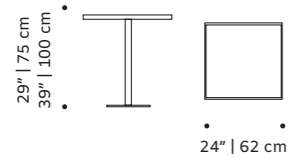

cactus

center table

top marble, wood veneer or lacquered wood
base marble, wood veneer or lacquered wood
dimensions Ø 39" | 100 cm
 h 14" | 35 cm

//as pictured
 top: terrazzo beige
 bottom: travertine marble

// side and center table

caldas

dinner table

- top** handmade tiles available in pattern, stripes plain, gaudí, circules, stripes, with ou without glass
- frame** lacquered metal or natural oak
- base** lacquered metal
- use** outdoor and indoor
- weight** 55 lb | 25 kg
- dimensions** w 24" | 62 cm
d 24" | 62 cm
h 29" | 75 cm / h 39" | 100 cm