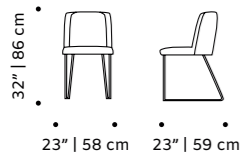

croix I

chair

top fabric or eco leather

feet polished/satin brass, copper or nickel or lacquered metal

weight 29 lb | 13 kg

dimensions w 23" | 58 cm
d 23" | 59 cm
h 32" | 86 cm
seat height 19" | 48 cm

//as pictured
bouclé snow, ivory lacquered metal feet