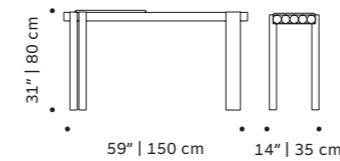

//as pictured
travertine marble board, sage stainless steel
304 structure

// side table and console