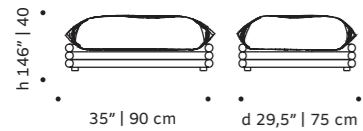

NEW

collection

new

duna

armchair

- upholstery** quick dry foam and outdoor fabric
- structure** stainless steel 304 or metal both lacquered for outdoor
- dimensions** w 31" | 80 cm
d 36" | 92 cm
h 30,7" | 78 cm
sh 16" | 40 cm

//as pictured
pavilion shadow, ivory stainless steel 304
structure

// armchair

duna

pouf

upholstery quick dry foam and outdoor fabric
structure stainless steel 304 or metal both lacquered for outdoor
dimensions w 35" | 90 cm
 d 29,5" | 75 cm
 h 16" | 40 cm

//as pictured
 top: strasse bronze, jade stainless steel
 304 structure
 bottom: strasse cinnamon, sage stainless steel
 304 structure

duna

chair

upholstery quick dry foam and outdoor fabric
structure stainless steel 304 or metal both lacquered for outdoor
dimensions w 22" | 55 cm
 d 25" | 63 cm
 h 32" | 81 cm
 sh 19" | 48 cm