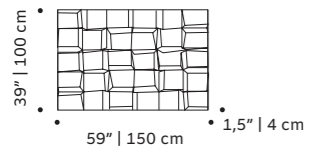

dimensions w 59" | 150 cm
d 1,5" | 4 cm
h 37" | 95 cm

//as pictured
milano velasca and sempione in twilight and frost, natural oak frame

new

milano

tiles panel

faience handmade tiles and lacquered wood frame in ivory or black or natural oak

weight 198 lb | 90 kg

dimensions w 59" | 150 cm
d 1,5" | 4 cm
h 37" | 95 cm

//as pictured
top: milano velasca, sempione and missori tiles in deep blue, ivory wood frame
bottom: milano velasca, sempione and missori tiles in olive, ivory wood frame

tua

tiles panel

handmade tiles and lacquered wood frame in ivory or black or natural oak

weight 198 lb | 90 kg

dimensions w 59" | 150 cm
d 1,5" | 4 cm
h 39" | 100 cm

//as pictured
top: tua and tua stripes tiles in white gloss, black wood frame
bottom: tua and tua stripes tiles in rose matte, natural oak frame

douro

tiles panel

handmade tiles and lacquered wood frame in ivory or black or natural oak

weight 198 lb | 90 kg

dimensions w 59" | 150 cm
d 1,5" | 4 cm
h 39" | 100 cm

tejo

tiles panel

handmade tiles and lacquered wood frame in ivory or black or natural oak