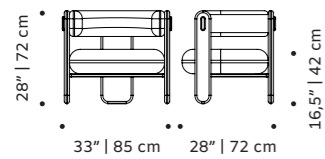

//as pictured
baves sunshine structure,
056-0 beech solid wood applications