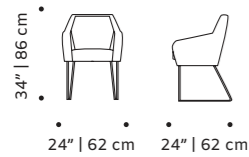

weight 33 lb | 15 kg

dimensions w 24" | 62 cm
d 24" | 62 cm
h 34" | 86 cm
seat height 19" | 49 cm

//as pictured
top: bouclé latte, ivory lacquered metal feet
bottom: paris safira, smooth 85 piping, ivory lacquered metal feet