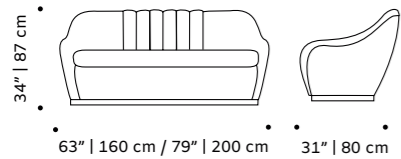

gia
settee

top fabric or eco leather
feet wood or polished/satin brass, copper or nickel
weight 79 lb | 36 kg / 112 lb | 51 kg
dimensions w 63" | 160 cm
79" | 200 cm
d 31" | 80 cm
h 34" | 87 cm
seat height 17" | 43 cm

//as pictured
paris brick, smooth easy clean shell
piping, polished brass base