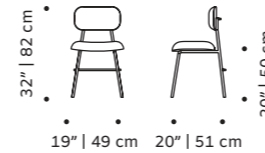

miami

chair

- **top** fabric or eco leather
- **feet** lacquered metal
- **applications** polished/satin brass, copper or nickel
- **weight** 14 lb | 7 kg
- **dimensions** w 19" | 49 cm
  d 20" | 51 cm
  h 32" | 82 cm
  seat height 20" | 50 cm