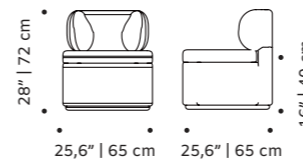

mimi

swivel armchair

- structure** fabric or eco leather
- swivel base** solid wood
- dimensions** w 25,6" | 65 cm
d 25,6" | 65 cm
h 28" | 72 cm
seat height 16" | 40 cm

//as pictured
hackney papaya structure,
056-0 beech solid wood base