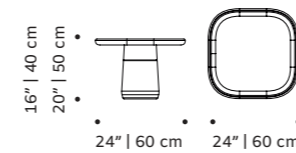

base marble estremoza ribbed (for marble top), marble travertine ribbed, marble estremoza plain (lacquered wood matte top)

weight 176 lb | 80 kg

dimensions w 24" | 60 cm

d 24" | 60 cm

h 16" | 40 cm

20" | 50 cm