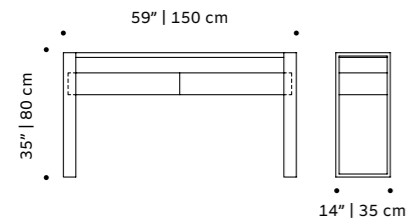

iron

console

structure plywood veneer, lacquered MDF

or decape

feet plated brass, copper or nickel or lacquered metal

weight 90 lb | 41 kg

dimensions w 59" | 150 cm

d 14" | 35 cm

h 35" | 80 cm

//as pictured
top: natural walnut structure, plated brass feet
bottom: natural walnut structure, spotted brown lacquered metal feet