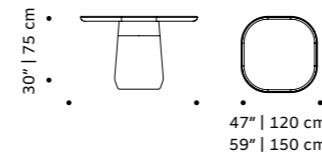

poppy

dinner table

- **top** marble estremoza or travertino, wood lacquered matte
- **base** marble estremoza ribbed or marble travertino ribbed
- **weight** 551 lb | 250 kg / 992 lb | 450 kg
- **dimensions** w 47" | 120 cm
  59" | 150 cm
  d 47" | 120 cm
  59" | 150 cm
  h 30" | 75 cm