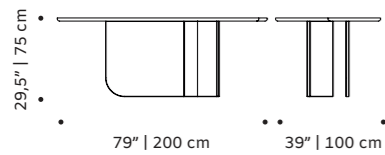

//as pictured
top: estremoza white marble
bottom: travertine marble top, travertine marble
and natural walnut feet