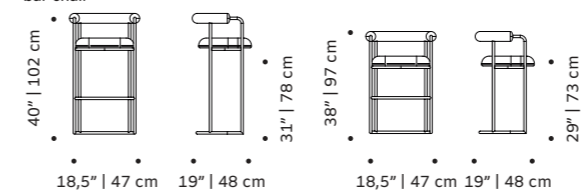

dimensions w 18,5" | 47 cm

d 19" | 48 cm

h counter 37" | 93 cm

seat height counter 29" | 73 cm

h bar 38,5" | 98 cm

seat height bar 31" | 78 cm

VOLTA
bar chair

//as pictured
orion sand and ivory lacquered metal