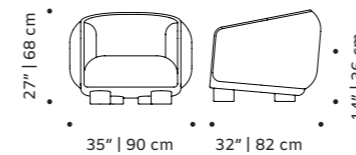

charlie

armchair

- **structure** fabric or eco leather
- **feet** solid wood
- **dimensions** w 35" | 90 cm
  d 32" | 82 cm
  h 27" | 68 cm
  seat height 14" | 36 cm