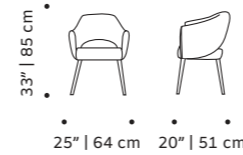

grace

chair

- **top** fabric or eco leather
- **feet** solid or lacquered wood
- **feet** polished/satin brass, copper or nickel
- **weight** 22 lb | 10 kg
- **dimensions** w 25" | 64 cm
  d 20" | 51 cm
  h 33" | 85 cm
  seat height 20" | 52 cm