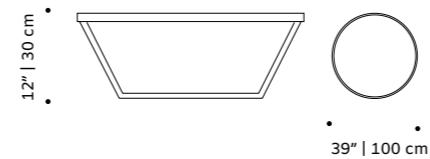

//as pictured

top: yellow sun gaudí handmade tiles top, sage lacquered metal base
bottom: stripes charm handmade tiles top, copper color lacquered metal base

york

center table

- top** printed glass
- base** polished/satin brass or nickel or lacquered metal
- use** indoor
- weight** 39 lb | 18 kg
- dimensions** ø 39" | 100 cm
h 12" | 30 cm