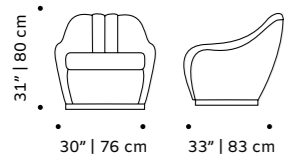

gia

armchair

- **top** fabric or eco leather
- **base** solid wood, polished/satin brass, copper or nickel
- **weight** 48 lb | 22 kg
- **dimensions** w 30" | 76 cm
  d 33" | 83 cm
  h 31" | 80 cm
  seat height 15" | 39 cm

//as pictured
marka 10, paris ebony piping, polished brass base