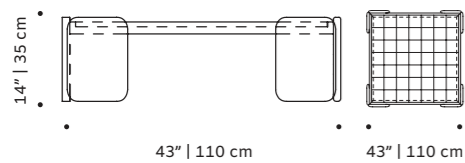

//as pictured
top: sand pattern handmade tiles, veneer natural
walnut structure
bottom: lime stripes handmade tiles, ivory lacquered
wood structure