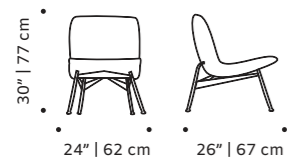

chiado

armchair

- **top** fabric or eco leather
- **feet** lacquered metal
- **weight** 46 lb | 21 kg
- **dimensions** w 24" | 62 cm
  d 26" | 67 cm
  h 30" | 77 cm
  seat height 17" | 44 cm

//as pictured
smooth 30, black lacquered metal feet