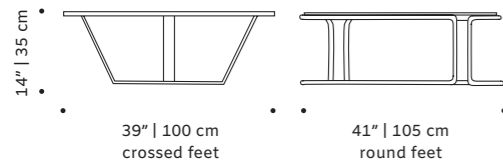

- top** handmade tiles available in pattern, stripes plain, gaudí, circules, stripes, with ou without glass
- frame** lacquered metal or natural oak
- base** lacquered metal
- use** outdoor and indoor
- weight** 77 lb | 35 kg
- dimensions** ø 29" | 75 cm
39" | 100 cm
h 29" | 75 cm
39" | 100 cm

center table

- top** handmade tiles available in pattern, stripes plain, gaudí, circles, stripes, with ou without glass
- frame** lacquered metal or natural oak
- base** lacquered metal
- use** outdoor and indoor
- weight** 73 lb | 32 kg
- dimensions** ø 39" | 100 cm
41" | 105 cm
h 14" | 35 cm