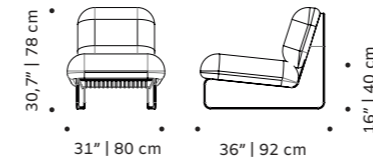

riviera
armchair

upholstery quick dry foam and outdoor fabric
structure stainless steel 304 or metal both lacquered
for outdoor
dimensions w 27" | 69 cm
d 34" | 87 cm
h 28" | 71 cm
sh 16" | 39 cm