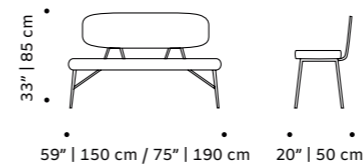

// stools

mary

stool

structure fabric or eco leather
weight 26 lb | 12 kg
dimensions Ø 24" | 60 cm
 h 12" | 30 cm

//as pictured
 top: zibar honey
 bottom: manhattan 006

state

bench

top fabric or eco leather
feet polished/satin brass, copper or nickel or lacquered metal
weight 77 lb | 35 kg / 88 lb | 40 kg
dimensions w 59" | 150 cm / w 75" | 190 cm
 d 20" | 50 cm
 h 33" | 85 cm
 seat height 19" | 48 cm