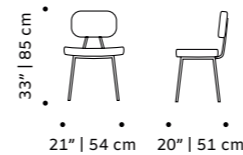

state

chair

top fabric or eco leather

feet polished/satin brass, copper or nickel or lacquered metal

weight 17 lb | 8 kg

dimensions w 21" | 54 cm
d 20" | 51 cm
h 33" | 85 cm
seat height 20" | 50 cm