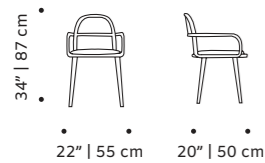

luc

chair

structure solid or lacquered wood
seat (optional) fabric or eco leather
weight 11 lb | 5 kg
dimensions w 22" | 55 cm
d 20" | 50 cm
h 34" | 87 cm
seat height 19" | 48 cm

//as pictured
top: black lacquered wood structure, smooth 87
seat
bottom: natural oak structure