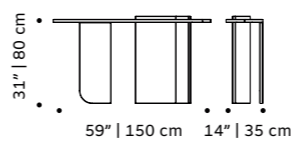

curve

console

- **top** marble or terrazzo
- **feet** marble/terrazo or wood venner
- **dimensions** w 59" | 150 cm
  d 14" | 35 cm
  h 31" | 80 cm