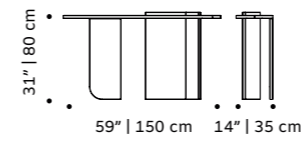

// consoles

//as pictured
top: estremo pink
bottom: travertine marble top, travertine marble
and natural walnut feet