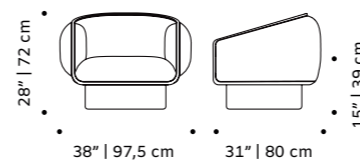

//as pictured
top: gilman shingle
bottom: eco laser bonfire

// armchair