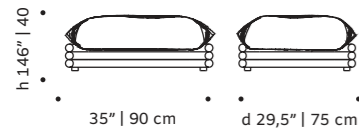

duna

pouf

upholstery quick dry foam and outdoor fabric
structure stainless steel 304 or metal both lacquered
for outdoor
dimensions w 35" | 90 cm
d 29,5" | 75 cm
h 16" | 40 cm

//as pictured
top: strasse bronze, jade stainless steel
304 structure
bottom: strasse cinnamon, sage stainless steel
304 structure