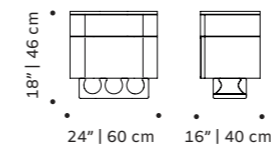

wave

bedside table

structure wood veneer

feet lacquered wood mate or high gloss

dimensions w 24" | 60 cm
d 16" | 40 cm
h 18" | 46 cm