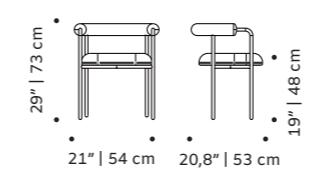

wave

bedside table

structure wood veneer

feet lacquered wood mate or high gloss

dimensions w 24" | 60 cm
d 16" | 40 cm
h 18" | 46 cm

//as pictured
top: wine high gloss feet and natural oak
bottom: ivory high gloss feet and natural oak

new

moon

swivel armchair

- structure** fabric or eco leather
- swivel base** fabric or eco leather
- dimensions** w 38" | 97,5 cm
d 31" | 80 cm
h 28" | 72 cm
seat height 15" | 39 cm

// armchair

//as pictured
top: gilman shingle
bottom: eco laser bonfire

new

volta

chair

- structure** fabric or eco leather
- feet** lacquered metal or polished/satin nickel
- dimensions** w 21" | 54cm
d 20,8" | 53 cm
h 30" | 75 cm
seat height 19" | 48 cm

// chair

//as pictured
orion clove and polished nickel

siena

chair

structure fabric or eco leather

feet solid or lacquered wood

back structure solid wood

dimensions w 22" | 57 cm
d 21,6" | 55 cm
h 32" | 81 cm
seat height 18,5" | 47 cm

//as pictured
koya driftwood, 056-0 solid wood feet, 056-2
solid wood back structure