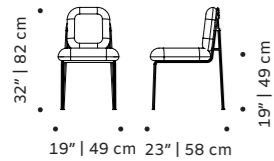

riviera
chair

upholstery quick dry foam and outdoor fabric
structure stainless steel 304 or metal both lacquered
for outdoor
dimensions w 19" | 49 cm
d 23" | 58 cm
h 32" | 82 cm
sh 19" | 49 cm

//as pictured
strange love 003, earth stainless steel 304
structure