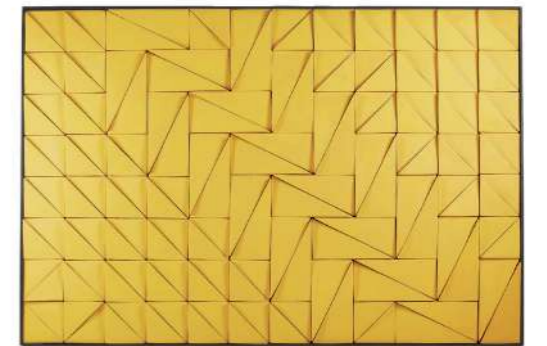

//as pictured

top: douro tiles in gold, ivory wood frame

bottom: douro tiles in deep blue, ivory wood frame

//as pictured

top: tejo tiles in jade, ivory wood frame

bottom: tejo tiles in yellow sun, black wood frame