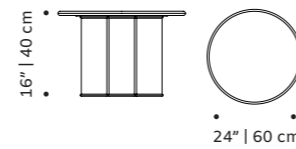

top marble
structure stainless steel 304 or metal both lacquered
for outdoor
dimensions Ø 24" | 60 cm
h 16" | 40 cm