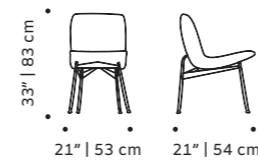

chiado

chair

top fabric or eco leather

feet lacquered metal

weight 20 lb | 9 kg

dimensions w 21" | 53 cm
d 21" | 54 cm
h 33" | 83 cm
seat height 19" | 48 cm