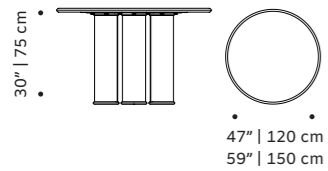

//as pictured
erfoud pink, earth and nude stainless steel 304
structure

// modular couch

riviera
dinner table

top marble
structure stainless steel 304 or metal both lacquered
 for outdoor
dimensions Ø 47" | 120 cm
 h 29,5" | 75 cm