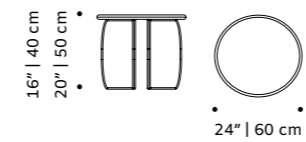

top marble, wood veneer or lacquered wood

base marble, wood veneer or lacquered wood

dimensions ø 24" | 60 cm
h 16" | 40 cm
20" | 50 cm

//as pictured
top: terrazzo sage
bottom: terrazzo green

// side table