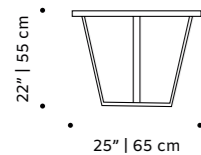

caldas round

side table

- **top** handmade tiles available in pattern, stripes plain, gaudí, circles, stripes, with ou without glass
- **frame** lacquered metal or natural oak
- **base** lacquered metal
- **use** outdoor and indoor
- **weight** 37 lb | 17 kg
- **dimensions** ø 25" | 65 cm
  h 22" | 55 cm

//as pictured

top: olive pattern handmade ceramic tiles top, moss wood structure and moss lacquered metal base
bottom: circles ocean handmade ceramic tiles top, sage wood structure and sage lacquered metal base