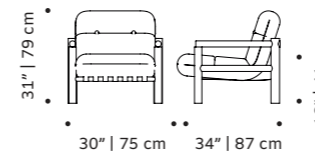

james

armchair

- **top** fabric or eco leather
- **structure** solid wood
- **tubes** solid or lacquered wood
- **dimensions** w 31" | 77 cm
  d 33" | 84 cm
  h 30" | 76 cm
  seat height 16" | 40 cm