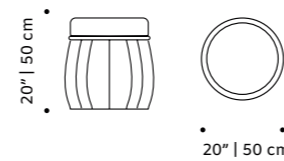

stella

stool

top/base fabric or eco leather

weight 22 lb | 10 kg
dimensions Ø 20" | 50 cm
h 20" | 50 cm

//as pictured
top: paris light blue top, tobi dew base,
paris black piping
bottom: paris salmon top and base,
smooth 85 piping

// stools