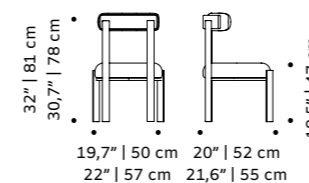

siena

chair

structure fabric or eco leather

feet solid or lacquered wood

back structure solid wood

dimensions w 22" | 57 cm
d 21,6" | 55 cm
h 32" | 81 cm
seat height 18,5" | 47 cm