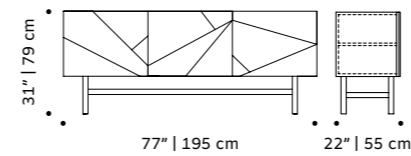

weight 198 lb | 90 kg

dimensions w 59" | 150 cm
d 1,5" | 4 cm
h 39" | 100 cm

//as pictured

top: douro tiles in gold, ivory wood frame

bottom: douro tiles in deep blue, ivory wood frame

//as pictured

top: tejo tiles in jade, ivory wood frame

weight 309 lb | 140 kg

dimensions w 77" | 195 cm

d 20" | 50,5 cm

h 31" | 79,5 cm

// sideboards

//as pictured
 top: jade high gloss feet and natural oak
 bottom: light blue high gloss feet and natural oak

go
sideboard

structure plywood veneer or laquered MDF
weight 158 lb | 72 kg
dimensions w 77" | 195 cm
 d 20" | 50 cm
 h 31" | 79 cm

//as pictured
top: sage lacquered MDF structure, natural oak doors and feet
bottom: natural walnut structure, ivory lacquered MDF doors

jazz
sideboard

structure plywood veneer
doors lacquered MDF
applications polished/satin brass, copper or nickel or oxidized brass
weight 158 lb | 72 kg
dimensions w 77" | 195 cm
 d 22" | 55 cm
 h 31" | 79 cm