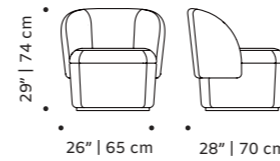

bisou

armchair

- **top** fabric or eco leather
- **base** solid or lacquered wood
- **weight** 49 lb | 22 kg
- **dimensions** w 26" | 65 cm
  d 28" | 70 cm
  h 29" | 74 cm
  seat height 17" | 44 cm