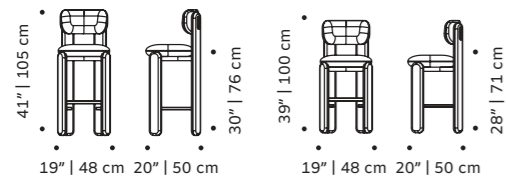

choux

bar chair

top fabric or eco leather

structure beech solid wood

applications beech solid wood

dimensions w 19" | 48 cm

d 20" | 50 cm

h counter 39" | 100 cm

seat height counter 28" | 71 cm

h bar 41" | 105 cm

seat height bar 30" | 76 cm

//as pictured
laser sage seat, vienna 21 back and feet,
beech 056-0 structure and applications