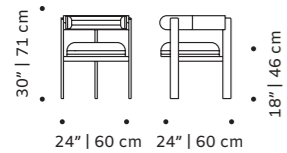

//as pictured
//as pictured
beech 056-0 solid wood structure,
EC00L Garden Leaf 20 back and seat