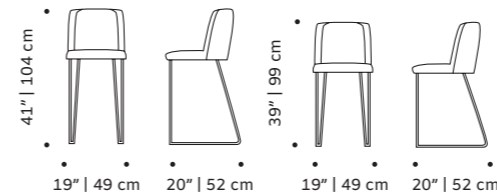

croix

bar chair

- **top** fabric or eco leather
- **feet** polished/satin brass, copper or nickel or lacquered metal
- **weight** 25 lb | 12 kg
- **dimensions** w 19" | 49 cm
  d 20" | 52 cm
  h counter 39" | 99 cm
  seat height counter 27" | 69 cm
  h bar 41" | 104 cm
  seat height bar 29" | 74 cm

//as pictured
smooth easy clean 19, esparta 22 piping, black lacquered metal feet