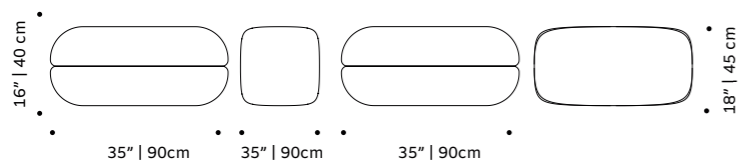

//as pictured
smooth 85, smooth 07 piping, polished copper feet

// armchairs

mood

stool

structure fabric or eco leather

dimensions top w 35" | 90cm
 d 35" | 90cm
 h 16" | 40 cm
 bottom w 35" | 90cm
 d 18" | 45 cm
 h 16" | 40 cm