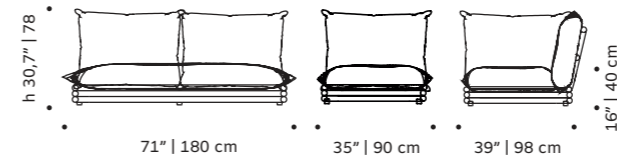

//as pictured
 raja esmeche piona/manzana, sage stainless steel
 304 structure

// pouf and chair

new

duna

daybed

upholstery quick dry foam and outdoor fabric
structure stainless steel 304 or metal both lacquered for outdoor
dimensions w 35" | 90 cm
 55" | 140 cm
 d 59" | 150 cm
 h 30,7" | 78 cm
 sh 16" | 40 cm

//as pictured
 pavillio shadow, sage stainless steel
 304 structure

new

duna

modular couch

upholstery quick dry foam and outdoor fabric
structure stainless steel 304 or metal both lacquered for outdoor
dimensions w 104" | 278 cm
 d 74" | 188 cm
 h 32" | 80 cm
 sh 16" | 40 cm

//as pictured
 top: calle green, sage stainless steel
 304 structure
 bottom: calle cinnamon, earth stainless steel
 304 structure

// daybed and modular couch

duna

center table

- table board** marble or terrazo
- structure** stainless steel 304 or metal both lacquered for outdoor
- dimensions** w 47" | 120 cm
d 27,5" | 70 cm
h 14" | 36 cm