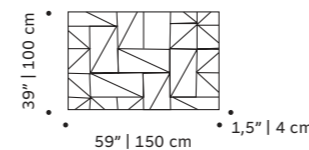

weight 198 lb | 90 kg

dimensions w 59" | 150 cm
d 1,5" | 4 cm
h 37" | 95 cm

//as pictured
top: milano velasca, sempione and missori tiles in deep blue, ivory wood frame
bottom: milano velasca, sempione and missori tiles in olive, ivory wood frame

tua

tiles panel

handmade tiles and lacquered wood frame in ivory or black or natural oak

weight 198 lb | 90 kg

dimensions w 59" | 150 cm
d 1,5" | 4 cm
h 39" | 100 cm

//as pictured
top: tua and tua stripes tiles in white gloss, black wood frame
bottom: tua and tua stripes tiles in rose matte, natural oak frame

douro

tiles panel

handmade tiles and lacquered wood frame in ivory or black or natural oak

weight 198 lb | 90 kg

dimensions w 59" | 150 cm
d 1,5" | 4 cm
h 39" | 100 cm

tejo

tiles panel

handmade tiles and lacquered wood frame in ivory or black or natural oak

weight 198 lb | 90 kg

dimensions w 59" | 150 cm
d 1,5" | 4 cm
h 39" | 100 cm

//as pictured

top: douro tiles in gold, ivory wood frame

bottom: douro tiles in deep blue, ivory wood frame

//as pictured

top: tejo tiles in jade, ivory wood frame