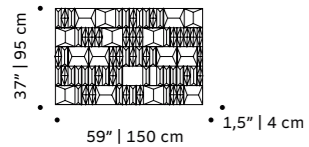

dimensions w 59" | 150 cm
d 1,5" | 4 cm
h 37" | 95 cm

//as pictured
milano velasca and sempione in twilight and frost, natural oak frame

new

milano

tiles panel

faience handmade tiles and lacquered wood frame in ivory or black or natural oak

weight 198 lb | 90 kg

dimensions w 59" | 150 cm
d 1,5" | 4 cm
h 37" | 95 cm

//as pictured
top: milano velasca, sempione and missori tiles in deep blue, ivory wood frame
bottom: milano velasca, sempione and missori tiles in olive, ivory wood frame