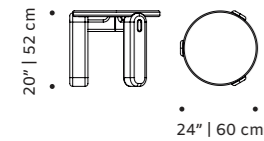

mona

side table

top travertine, estremoza white, natural oak,

natural walnut or lacquered wood

feet lacquered or solid wood

applications solid wood

dimensions Ø 39" | 100 cm

h 20" | 52 cm

//as pictured

top: travertine top, powder lacquered wood feet, natural oak applications

bottom: travertine top, ivory lacquered wood feet, natural oak applications