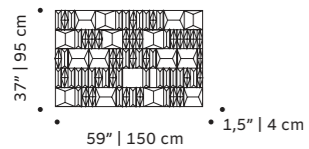

//as pictured
top: travertine marble top, nude stainless steel 304 base

// center table

new

milano

tiles panel

terracotta or faience handmade tiles and outdoor lacquered metal frame in ivory or black

weight 375 lb | 170 kg

dimensions w 59" | 150 cm
d 1,5" | 4 cm
h 37" | 95 cm

//as pictured
top: milano velasca, sempione and missori tiles in khaki, ivory outdoor lacquered metal frame (terracota tiles)
bottom: milano velasca, sempione and missori tiles in cloud, ivory outdoor lacquered metal frame (faience tiles)

riviera

vases

structure stainless steel 304 or metal both lacquered for outdoor

dimensions left Ø 16" | 40 cm
h 18,5" | 47 cm
right Ø 10" | 26 cm
h 14" | 36 cm

//as pictured
left: nude, sage stainless steel 304 structure
right: lilac, earth stainless steel 304 structure