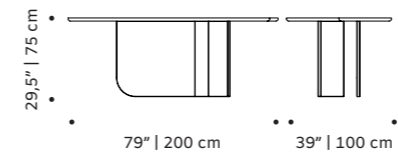

dimensions w 79" | 200 cm
d 39" | 100 cm
h 29,5" | 75 cm

//as pictured
top: estremo white marble
bottom: travertine marble top, travertine marble
and natural walnut feet

curve

center table

top marble or terrazzo