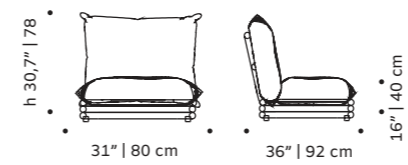

duna
armchair

- **upholstery** quick dry foam and outdoor fabric
- **structure** stainless steel 304 or metal both lacquered for outdoor
- **dimensions** w 31" | 80 cm
  d 36" | 92 cm
  h 30,7" | 78 cm
  sh 16" | 40 cm