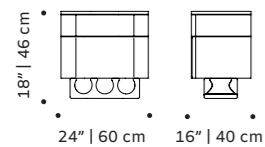

// side tables

wave

bedside table

structure wood veneer

feet lacquered wood mate or high gloss

dimensions w 24" | 60 cm
d 16" | 40 cm
h 18" | 46 cm

//as pictured
top: wine high gloss feet and natural oak
bottom: ivory high gloss feet and natural oak