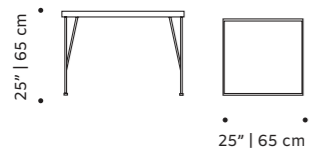

caldas

side table

- **top** handmade tiles available in pattern, stripes plain, gaudí, circles, stripes, with ou without glass
- **frame** lacquered metal or natural oak
- **base** lacquered metal
- **use** outdoor and indoor
- **weight** 37 lb | 17 kg
- **dimensions** w 25" | 65 cm
  d 25" | 65 cm
  h 25" | 65 cm

//as pictured

top: ocean stripes ceramic tiles top, ivory wood structure, ivory lacquered metal feet
bottom: jade pattern ceramic tiles top, ivory wood structure, ivory lacquered metal feet