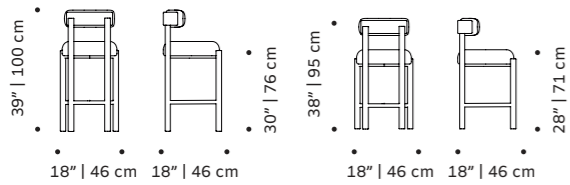

siena

bar chair

structure fabric or eco leather

feet solid or lacquered wood

back structure solid wood

dimensions w 19" | 48 cm
 d 18,5" | 47 cm
 h counter 38" | 95 cm
 seat height counter 28" | 71 cm
 h bar 39" | 100 cm
 seat height bar 30" | 76 cm