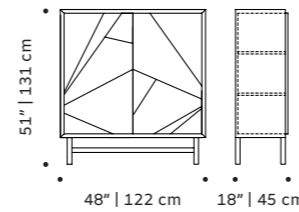

jazz

bar cabinet

structure plywood veneer or lacquered MDF
doors lacquered MDF or decape
applications polished/satin brass, copper or nickel or oxidized brass
weight 187 lb | 85 kg
dimensions w 48" | 122 cm
d 18" | 45 cm
h 51" | 131 cm

//as pictured
top: natural walnut structure, ivory lacquered MDF doors, oxidized brass applications
bottom: black lacquered MDF structure, ivory lacquered MDF door, oxidized brass applications