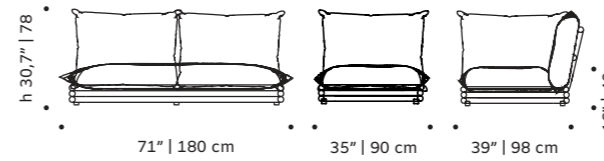

//as pictured
 raja esmeche piona/manzana, sage stainless steel
 304 structure

// pouf and chair

new

duna

daybed

upholstery quick dry foam and outdoor fabric
structure stainless steel 304 or metal both lacquered for outdoor
dimensions w 35" | 90 cm
 55" | 140 cm
 d 59" | 150 cm
 h 30,7" | 78 cm
 sh 16" | 40 cm

//as pictured
 pavillio shadow, sage stainless steel
 304 structure

new

duna

modular couch

upholstery quick dry foam and outdoor fabric
structure stainless steel 304 or metal both lacquered for outdoor
dimensions w 104" | 278 cm
 d 74" | 188 cm
 h 32" | 80 cm
 sh 16" | 40 cm

//as pictured
 top: calle green, sage stainless steel
 304 structure
 bottom: calle cinnamon, earth stainless steel
 304 structure

// daybed and modular couch

duna

center table

- table board** marble or terrazo
- structure** stainless steel 304 or metal both lacquered for outdoor
- dimensions** w 47" | 120 cm
d 27,5" | 70 cm
h 14" | 36 cm