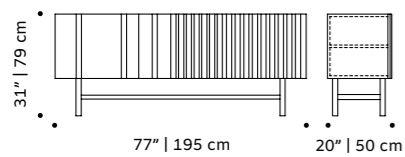

douro

tiles panel

handmade tiles and lacquered wood frame in ivory or black or natural oak

weight 198 lb | 90 kg

dimensions w 59" | 150 cm
d 1,5" | 4 cm
h 39" | 100 cm

tejo

tiles panel

handmade tiles and lacquered wood frame in ivory or black or natural oak

weight 198 lb | 90 kg

dimensions w 59" | 150 cm
d 1,5" | 4 cm
h 39" | 100 cm

//as pictured

top: douro tiles in gold, ivory wood frame

bottom: douro tiles in deep blue, ivory wood frame

//as pictured

top: tejo tiles in jade, ivory wood frame

weight 309 lb | 140 kg

dimensions w 77" | 195 cm

d 20" | 50,5 cm

h 31" | 79,5 cm

// sideboards

//as pictured
 top: jade high gloss feet and natural oak
 bottom: light blue high gloss feet and natural oak

go
sideboard

structure plywood veneer or laquered MDF
weight 158 lb | 72 kg
dimensions w 77" | 195 cm
 d 20" | 50 cm
 h 31" | 79 cm

//as pictured
top: sage lacquered MDF structure, natural oak doors and feet
bottom: natural walnut structure, ivory lacquered MDF doors