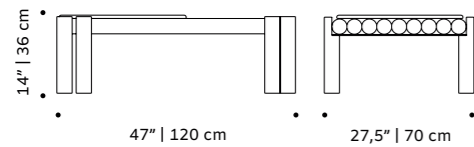

//as pictured
 top: calle green, sage stainless steel
 304 structure
 bottom: calle cinnamon, earth stainless steel
 304 structure

// daybed and modular couch

duna

center table

- table board** marble or terrazo
- structure** stainless steel 304 or metal both lacquered for outdoor
- dimensions** w 47" | 120 cm
d 27,5" | 70 cm
h 14" | 36 cm

//as pictured
amazonico terrazzo board, taupe stainless steel 304 structure

duna

dinner table

- round/square/recatangle table top** marble or terrazo
- structure** stainless steel 304 or metal both lacquered for outdoor
- dimensions round** ø 47" | 120 cm
59" | 150 cm
h 29,5" | 75 cm
- dimensions square** w 47" | 120 cm
d 47" | 120 cm
h 29,5" | 75 cm
- dimensions rectangle** w 79" | 200 cm
d 39" | 100 cm
h 29,5" | 75 cm