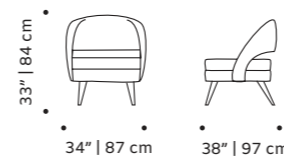

ava

armchair

- **top** fabric or eco leather
- **feet** solid or lacquered wood
- **fittings** polished/satin brass, copper or nickel
- **weight** 48 lb | 22 kg
- **dimensions** w 34" | 87 cm
  d 38" | 97 cm
  h 33" | 84 cm
  seat height 15" | 39 cm