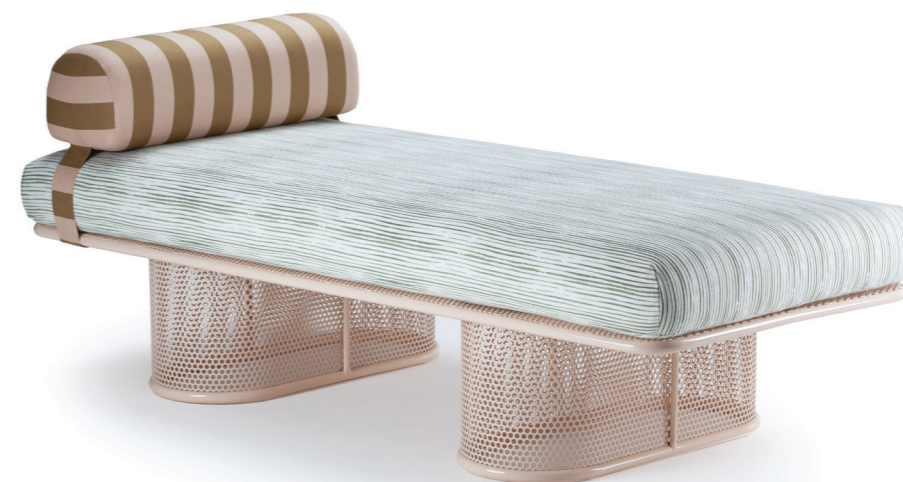

// daybed

## riviera

daybed

**top fabric**  
**structure** stainless steel 304  
**dimensions** w 190 cm  
d 79 cm  
h 69 cm

//as pictured  
raja esmeche blanco/verde oscuro,  
sage stainless steel 304 structure

// bench