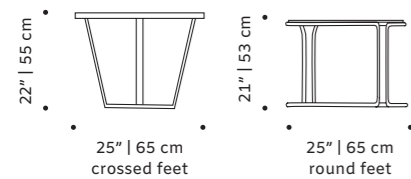

## caldas

center table

- top** handmade tiles available in pattern, stripes plain, gaudí, circles, stripes, with ou without glass
- frame** lacquered metal or natural oak
- feet** lacquered metal
- use** outdoor and indoor
- weight** 59 lb | 32 kg
- dimensions** w 48" | 122 cm  
d 28" | 72 cm  
h 16" | 40 cm

## caldas round

side table

- top** handmade tiles available in pattern, stripes plain, gaudí, circles, stripes, with ou without glass
- frame** lacquered metal or natural oak
- base** lacquered metal
- use** outdoor and indoor
- weight** 37 lb | 17 kg
- dimensions**
  - ∅ 25" | 65 cm
  - h 22" | 55 cm
  - ∅ 25" | 65 cm
  - h 21" | 53 cm