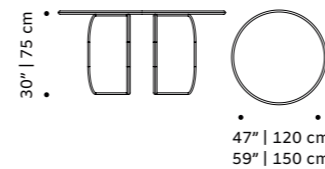

**dimensions round** ø 47" | 120 cm  
 59" | 150 cm  
 h 29,5" | 75 cm

**dimensions square** w 47" | 120 cm  
 d 47" | 120 cm  
 h 29,5" | 75 cm

**dimensions rectangle** w 79" | 200 cm  
 d 39" | 100 cm  
 h 29,5" | 75 cm

## riviera

vases

**tube** fabric  
**structure** stainless steel 304  
**dimensions** left Ø 40 cm  
h 47 cm  
right Ø 26 cm  
h 36 cm

//as pictured  
left: nude, sage stainless steel 304 structure  
right: lilac, earth stainless steel 304 structure

# cactus

console

**top** marble, wood veneer or lacquered wood  
**base** marble, wood veneer or lacquered wood  
**dimensions** w 59" | 150 cm  
 d 14" | 35 cm  
 h 31" | 80 cm

//as pictured  
 top: terrazzo amazónico  
 bottom: terrazzo encarnado

# cactus

dinner table

**top** marble (merrazzo top only for 120cm), wood veneer or lacquered wood  
**base** marble, wood veneer or lacquered wood  
**dimensions** Ø 47" | 120 cm  
 59" | 150 cm  
 h 30" | 75 cm