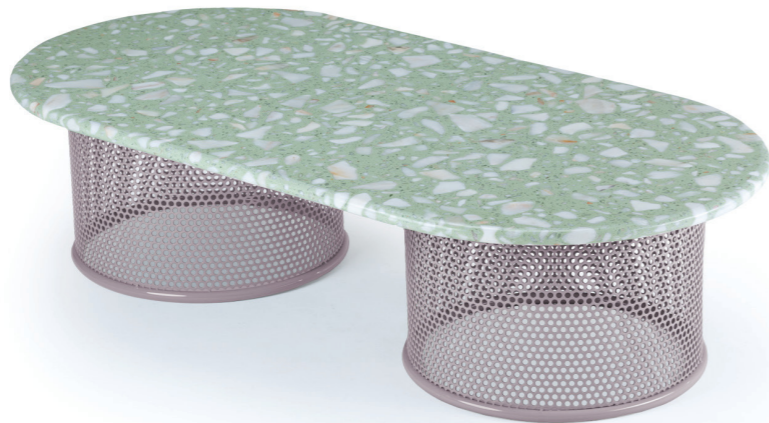

## riviera

side table

**top** marble  
**structure** stainless steel 304  
**dimensions** Ø 60 cm  
h 40 cm

//as pictured  
top: travertine marble top, nude stainless steel 304 base  
bottom: travertine marble top, earth stainless steel 304 base

# riviera

center tables

**top** marble  
**structure** stainless steel 304  
**dimensions** w 120 cm  
 d 60 cm  
 h 30 cm

//as pictured  
 top: terrazzo sage marble top, sage stainless steel 304 base  
 bottom: terrazzo sage marble top, lilac stainless steel 304 base