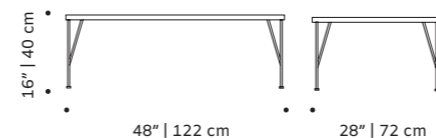

## caldas

center table

- top** handmade tiles available in pattern, stripes plain, gaudí, circles, stripes, with ou without glass
- frame** lacquered metal or natural oak
- feet** lacquered metal
- use** outdoor and indoor
- weight** 59 lb | 32 kg
- dimensions** w 48" | 122 cm  
d 28" | 72 cm  
h 16" | 40 cm