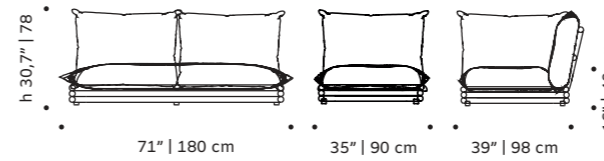

# duna

chair

**upholstery** quick dry foam and outdoor fabric  
**structure** stainless steel 304 or metal both lacquered  
 for outdoor  
**dimensions** w 22" | 55 cm  
 d 25" | 63 cm  
 h 32" | 81 cm  
 sh 19" | 48 cm

//as pictured  
 raja esmeche piona/manzana, sage stainless steel  
 304 structure

// pouf and chair

new

duna  
daybed

**upholstery** quick dry foam and outdoor fabric  
**structure** stainless steel 304 or metal both lacquered for outdoor  
**dimensions** w 35" | 90 cm  
 55" | 140 cm  
 d 59" | 150 cm  
 h 30,7" | 78 cm  
 sh 16" | 40 cm

//as pictured  
 pavillio shadow, sage stainless steel  
 304 structure

new

duna  
modular couch

**upholstery** quick dry foam and outdoor fabric  
**structure** stainless steel 304 or metal both lacquered for outdoor  
**dimensions** w 104" | 278 cm  
 d 74" | 188 cm  
 h 32" | 80 cm  
 sh 16" | 40 cm

**dimensions round** ø 47" | 120 cm  
 59" | 150 cm  
 h 29,5" | 75 cm

**dimensions square** w 47" | 120 cm  
 d 47" | 120 cm  
 h 29,5" | 75 cm

**dimensions rectangle** w 79" | 200 cm  
 d 39" | 100 cm  
 h 29,5" | 75 cm