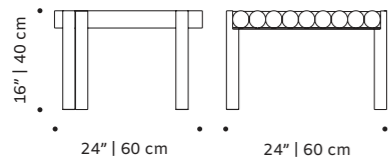

**dimensions round** ø 47" | 120 cm  
 59" | 150 cm  
 h 29,5" | 75 cm

**dimensions square** w 47" | 120 cm  
 d 47" | 120 cm  
 h 29,5" | 75 cm

**dimensions rectangle** w 79" | 200 cm  
 d 39" | 100 cm  
 h 29,5" | 75 cm

//as pictured  
 terrazo amazonia, sage stainless steel 304  
 structure

// center and dinner table

new

new

**duna**  
side table

**structure** stainless steel 304 or metal both lacquered  
for outdoor  
**dimensions** w 24" | 60 cm  
d 24" | 60 cm  
h 16" | 40 cm

# milano

tiles panel

terracotta or faience handmade tiles and outdoor lacquered metal frame in ivory or black

**weight** 375 lb | 170 kg

**dimensions** w 59" | 150 cm  
d 1,5" | 4 cm  
h 37" | 95 cm

// tiles panels