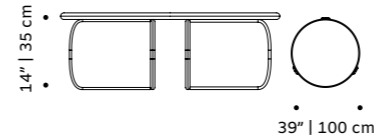

## riviera

vases

**tube** fabric  
**structure** stainless steel 304  
**dimensions** left Ø 40 cm  
h 47 cm  
right Ø 26 cm  
h 36 cm

//as pictured  
left: nude, sage stainless steel 304 structure  
right: lilac, earth stainless steel 304 structure

# cactus

side table

**top** marble, wood veneer or lacquered wood  
**base** marble, wood veneer or lacquered wood  
**dimensions** Ø 24" | 60 cm  
 h 16" | 40 cm  
 20" | 50 cm

//as pictured  
 top: terrazzo sage  
 bottom: terrazzo green

# cactus

center table

**top** marble, wood veneer or lacquered wood  
**base** marble, wood veneer or lacquered wood  
**dimensions** Ø 39" | 100 cm  
 h 14" | 35 cm

//as pictured  
 top: terrazzo beige  
 bottom: travertine marble