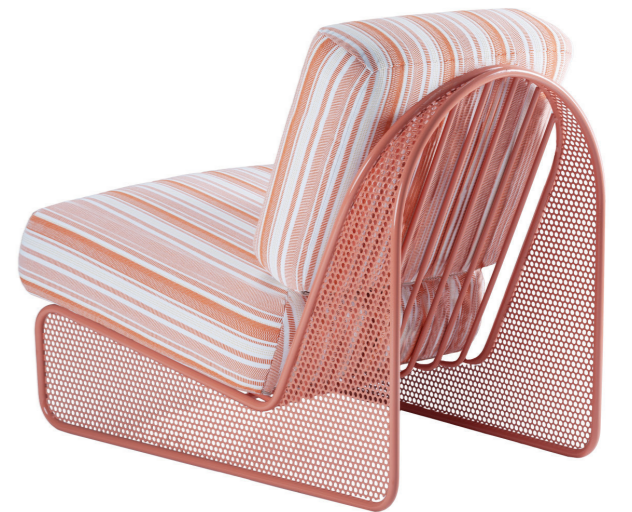

riviera
armchair

upholstery quick dry foam and outdoor fabric
structure stainless steel 304 or metal both lacquered
for outdoor
dimensions w 27" | 69 cm
d 34" | 87 cm
h 28" | 71 cm
sh 16" | 39 cm