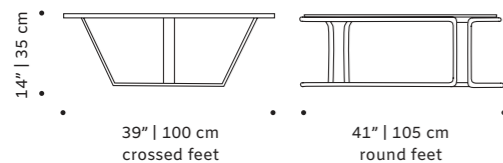

//as pictured

top: yellow sun gaudí handmade tiles top, sage lacquered metal base
bottom: stripes charm handmade tiles top, copper color lacquered metal base