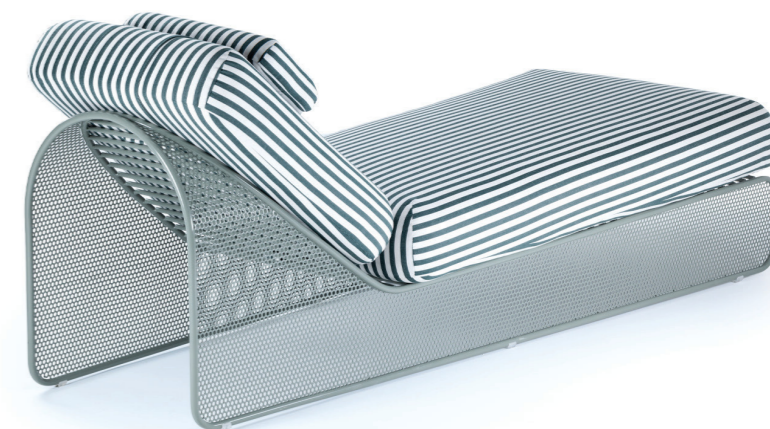

//as pictured
raja esmeche blanco/verde oscuro,
sage stainless steel 304 structure