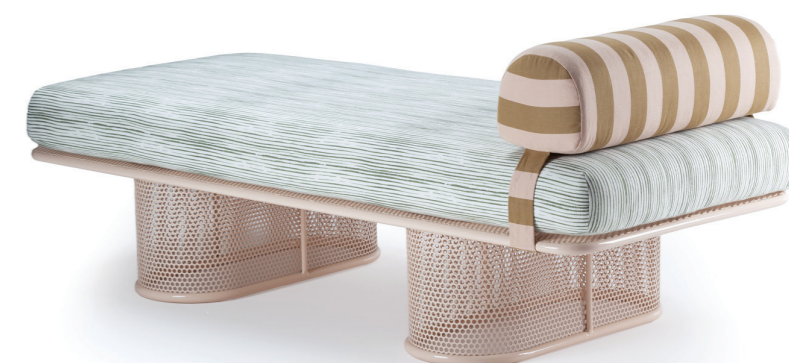

riviera

bench

top fabric
structure stainless steel 304
dimensions w 160/180/190 cm
d 70 cm
h 56 cm

//as pictured
stello green and belmondo 005 cushion, nude
stainless steel 304 structure