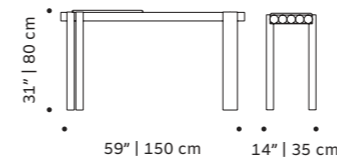

//as pictured
travertine marble board, sage stainless steel
304 structure

// side table and console