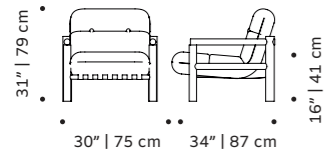

**dimensions round** ø 47" | 120 cm  
 59" | 150 cm  
 h 29,5" | 75 cm

**dimensions square** w 47" | 120 cm  
 d 47" | 120 cm  
 h 29,5" | 75 cm

**dimensions rectangle** w 79" | 200 cm  
 d 39" | 100 cm  
 h 29,5" | 75 cm

# milano

tiles panel

terracotta or faience handmade tiles and outdoor lacquered metal frame in ivory or black

**weight** 375 lb | 170 kg

**dimensions** w 59" | 150 cm  
d 1,5" | 4 cm  
h 37" | 95 cm

// tiles panels

**james**  
armchair

**top** quick dry foam and outdoor fabric  
**structure** iroko wood  
**dimensions** w 31" | 77 cm  
 d 33" | 84 cm  
 h 30" | 76 cm  
 seat height 16" | 40 cm

//as pictured  
 calle yellow, iroko wood structure