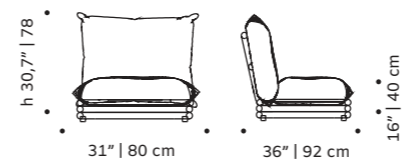

# duna

armchair

**upholstery** quick dry foam and outdoor fabric

**structure** stainless steel 304 or metal both lacquered  
for outdoor

**dimensions** w 31" | 80 cm  
d 36" | 92 cm  
h 30,7" | 78 cm  
sh 16" | 40 cm

**dimensions round** ø 47" | 120 cm  
 59" | 150 cm  
 h 29,5" | 75 cm

**dimensions square** w 47" | 120 cm  
 d 47" | 120 cm  
 h 29,5" | 75 cm

**dimensions rectangle** w 79" | 200 cm  
 d 39" | 100 cm  
 h 29,5" | 75 cm