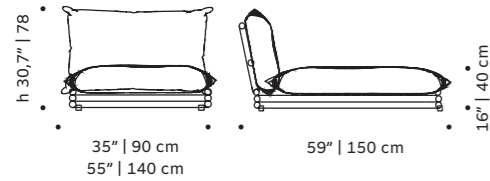

//as pictured  
 raja esmeche piona/manzana, sage stainless steel  
 304 structure

// pouf and chair

new

duna  
daybed

**upholstery** quick dry foam and outdoor fabric  
**structure** stainless steel 304 or metal both lacquered for outdoor  
**dimensions** w 35" | 90 cm  
 55" | 140 cm  
 d 59" | 150 cm  
 h 30,7" | 78 cm  
 sh 16" | 40 cm

**dimensions round** ø 47" | 120 cm  
 59" | 150 cm  
 h 29,5" | 75 cm

**dimensions square** w 47" | 120 cm  
 d 47" | 120 cm  
 h 29,5" | 75 cm

**dimensions rectangle** w 79" | 200 cm  
 d 39" | 100 cm  
 h 29,5" | 75 cm