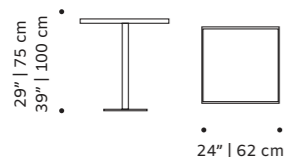

//as pictured
top: sage stripes ceramic top, sage wood structure, sage lacquered metal base
bottom: ocean circules ceramic tiles top, moss wood structure, moss lacquered metal feet