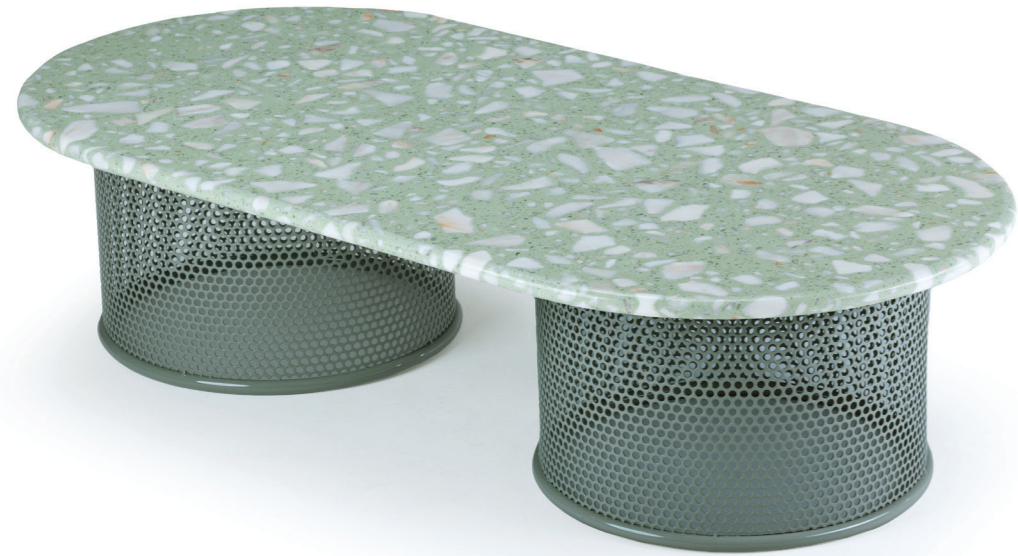

riviera

center tables

top marble
structure stainless steel 304
dimensions w 120 cm
d 60 cm
h 30 cm