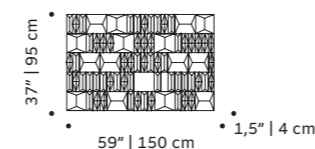

**dimensions round** ø 47" | 120 cm  
 59" | 150 cm  
 h 29,5" | 75 cm

**dimensions square** w 47" | 120 cm  
 d 47" | 120 cm  
 h 29,5" | 75 cm

**dimensions rectangle** w 79" | 200 cm  
 d 39" | 100 cm  
 h 29,5" | 75 cm

# milano

tiles panel

terracotta or faience handmade tiles and outdoor lacquered metal frame in ivory or black

**weight** 375 lb | 170 kg

**dimensions** w 59" | 150 cm  
d 1,5" | 4 cm  
h 37" | 95 cm

// tiles panels

**james**  
armchair

**top** quick dry foam and outdoor fabric  
**structure** iroko wood  
**dimensions** w 31" | 77 cm  
 d 33" | 84 cm  
 h 30" | 76 cm  
 seat height 16" | 40 cm

//as pictured  
 calle yellow, iroko wood structure