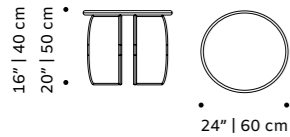

## riviera

vases

**tube** fabric  
**structure** stainless steel 304  
**dimensions** left Ø 40 cm  
h 47 cm  
right Ø 26 cm  
h 36 cm

//as pictured  
left: nude, sage stainless steel 304 structure  
right: lilac, earth stainless steel 304 structure

# cactus

dinner table

**top** marble (merrazzo top only for 120cm), wood veneer or lacquered wood  
**base** marble, wood veneer or lacquered wood  
**dimensions** Ø 47" | 120 cm  
 59" | 150 cm  
 h 30" | 75 cm

# cactus

side table

**top** marble, wood veneer or lacquered wood  
**base** marble, wood veneer or lacquered wood  
**dimensions** Ø 24" | 60 cm  
 h 16" | 40 cm  
 20" | 50 cm

//as pictured  
 top: terrazzo sage  
 bottom: terrazzo green