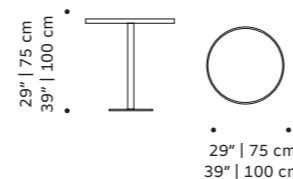

//as pictured
top: teal gaudí ceramic top, nude wood structure, nude lacquered metal base
bottom: charm stripes ceramic tiles top, copper color wood structure, copper color lacquered metal feet

// dinner tables