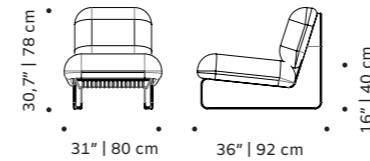

riviera
armchair

upholstery quick dry foam and outdoor fabric
structure stainless steel 304 or metal both lacquered
for outdoor
dimensions w 27" | 69 cm
d 34" | 87 cm
h 28" | 71 cm
sh 16" | 39 cm