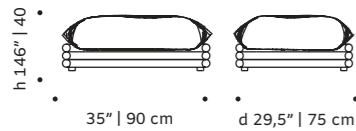

duna

pouf

upholstery quick dry foam and outdoor fabric
structure stainless steel 304 or metal both lacquered
for outdoor
dimensions w 35" | 90 cm
d 29,5" | 75 cm
h 16" | 40 cm

//as pictured
top: strasse bronze, jade stainless steel
304 structure
bottom: strasse cinnamon, sage stainless steel
304 structure