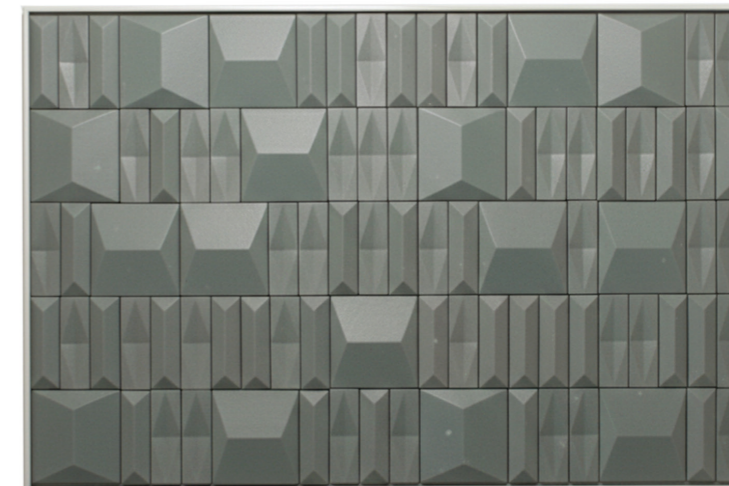

new

milano

tiles panel

terracotta or faience handmade tiles and outdoor lacquered metal frame in ivory or black

weight 375 lb | 170 kg

dimensions w 59" | 150 cm
d 1,5" | 4 cm
h 37" | 95 cm