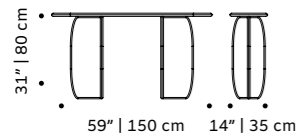

cactus

console

top marble, wood veneer or lacquered wood
base marble, wood veneer or lacquered wood
dimensions w 59" | 150 cm
d 14" | 35 cm
h 31" | 80 cm

//as pictured
top: terrazzo amazónico
bottom: terrazzo encarnado