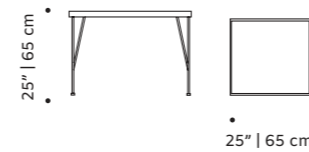

caldas

side table

- **top** handmade tiles available in pattern, stripes plain, gaudí, circles, stripes, with ou without glass
- **frame** lacquered metal or natural oak
- **base** lacquered metal
- **use** outdoor and indoor
- **weight** 37 lb | 17 kg
- **dimensions**
  - w 25" | 65 cm
  - d 25" | 65 cm
  - h 25" | 65 cm

//as pictured
top: ocean stripes ceramic tiles top, ivory wood structure, ivory lacquered metal feet
bottom: jade pattern ceramic tiles top, ivory wood strcuture, ivory lacquered metal feet