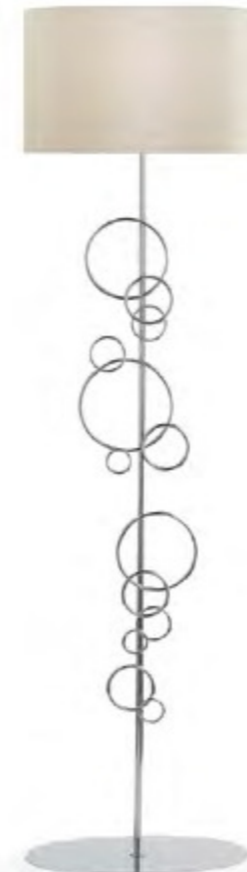

In foto / As shown: 01997 KR-00 Cromo
Tess P.Lume/Fabric Shade 40-00 Spago

Cod: 01998

Applique in ottone cromato completa di paralume. Disponibile in diverse finiture.
Wall lamp in chromed brass with fabric shade. Available in different finishes.

H. 41x33x19 cm
Elett: 1xE27