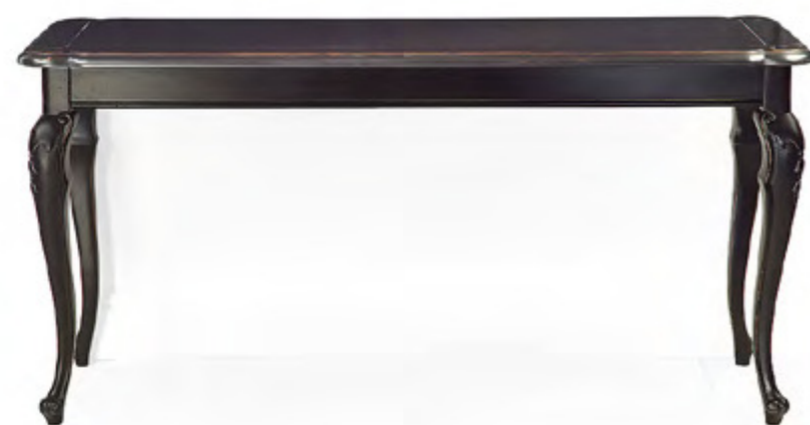

Cod: 02027

Consolle in legno massello disponibile in diverse finiture e realizzabile su misura.
Console table made of solid wood available in different finishes and made to measure.

H. 78x160x57 cm

3D

SOLO SU RICHIESTA/ONLY ON REQUEST

In foto / As shown: 02027 01-02 Nero

Cod: 02030

Tavolino quadrato in legno massello disponibile in diverse finiture e realizzabile su misura.
Square side table made of solid wood available in different finishes and made to measure.

H. 59x66x66 cm

3D

SOLO SU RICHIESTA/ONLY ON REQUEST