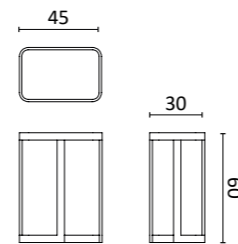

Cod: 02732A/M