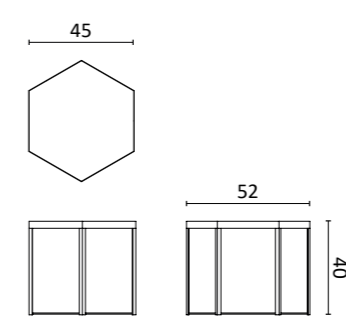

Cod: 02830B/M