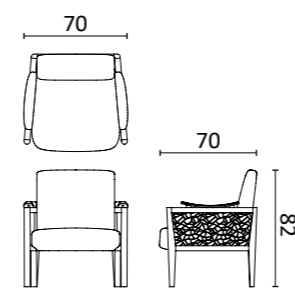

Dahlia

Cod: 02701