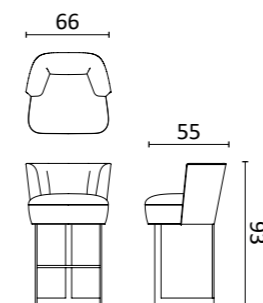

Pins

Palm

Dahlia

Gilda

Shirley

Joan

Cod: 02705

Joe