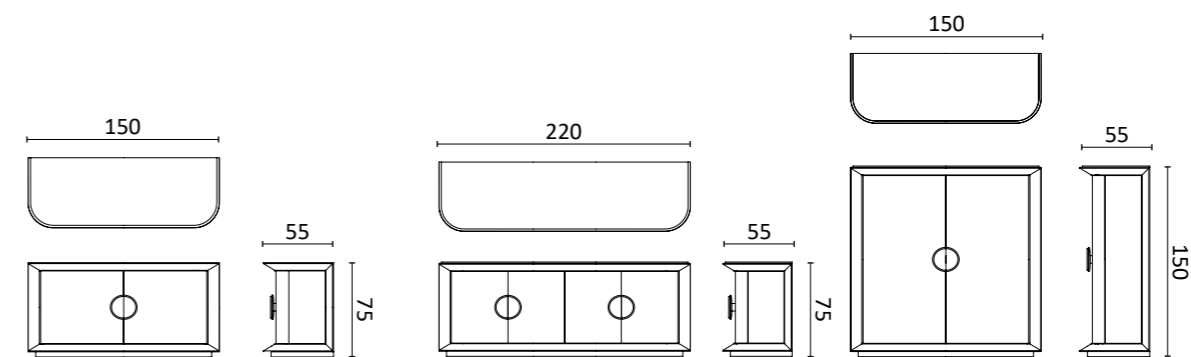

Dati tecnici / Technical data

Anthony

Cod: 02720

Cod: 02721

Cod: 02722