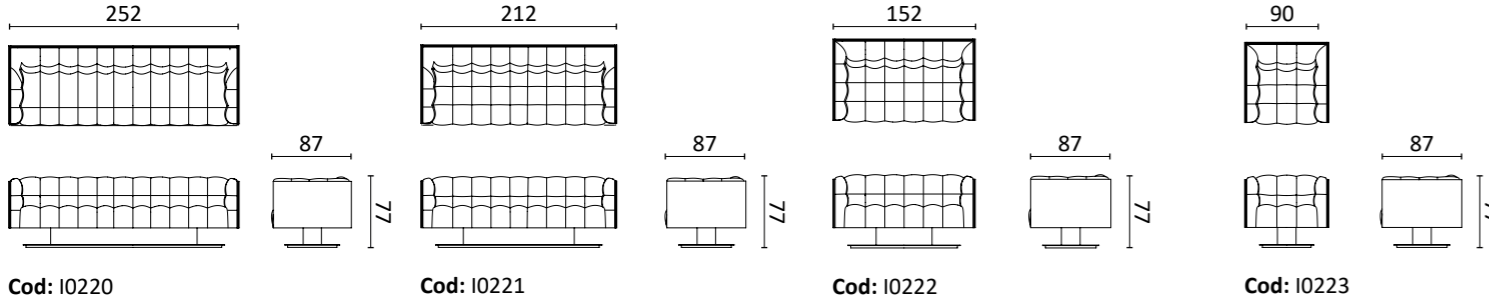

Montgomery