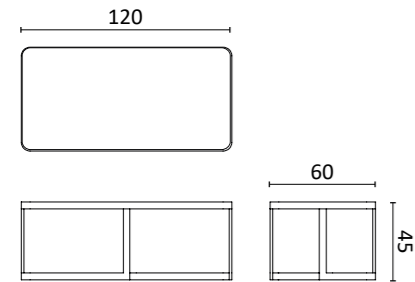

Jean

Cod: 02732/C