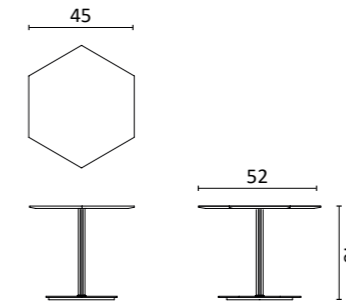

Cod: 02831/M