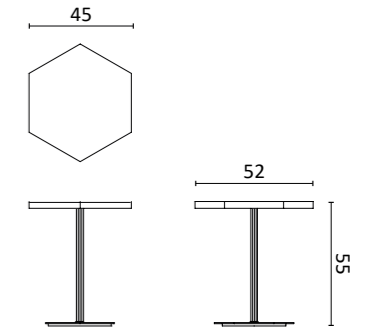

Cod: 02831A/C