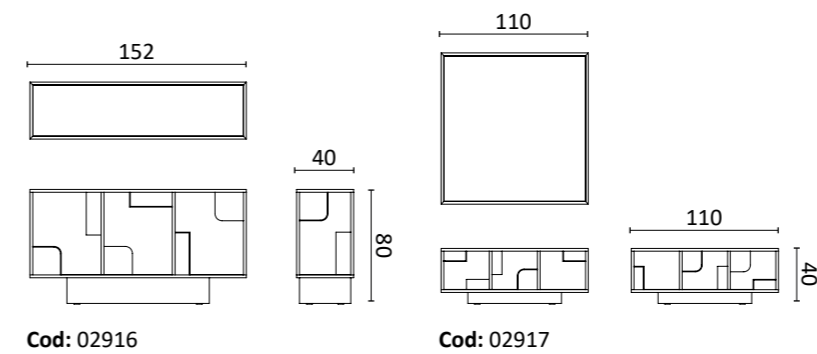

Tyron

Carousel

Joe

Gary

Sunset