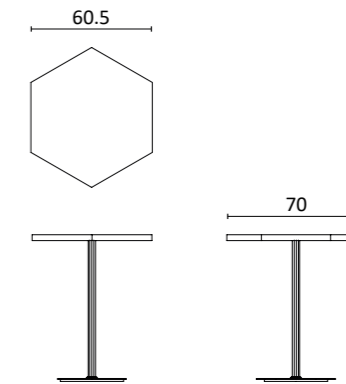

Cod: 02832/C