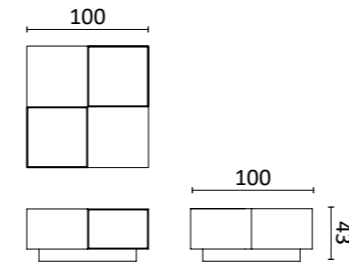

Debbie

Cod: 02850

Cod: 02851

Sunset

Cod: 02915

Palm

Cod: 02961

Gregory

Cod: 02710

Cod: 02711

Cod: 02711A

Cod: 02712

Howard

Cod: 02713

Cod: 02714

Cod: 02715

Raymond

Cod: 02716

Cod: 02716A

Cod: 02716C

Cod: 02716G

Fred

Cod: 02729

Guy

Cod: 02730

Cod: 02730C