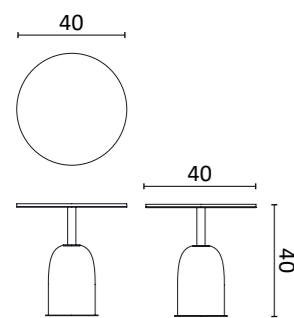

Pins

Cod: 02925