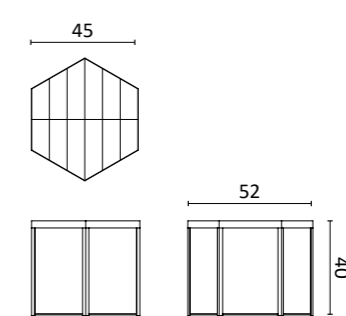

Cod: 02830B/MI