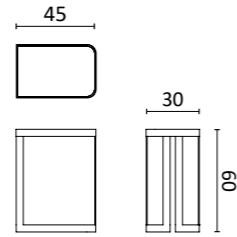

Cod: 02731A/C