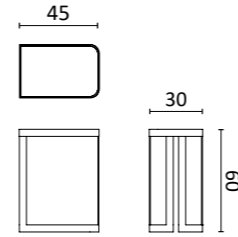

Cod: 02731A/M