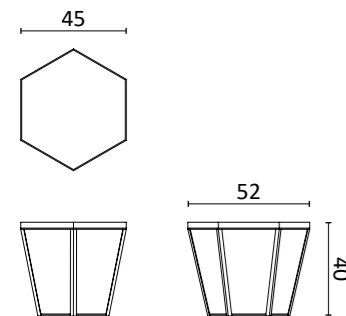

Ray

Cod: 02830A/C