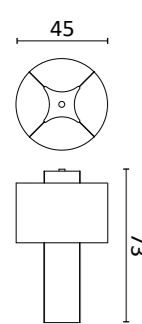

Edna

Cod: 02500