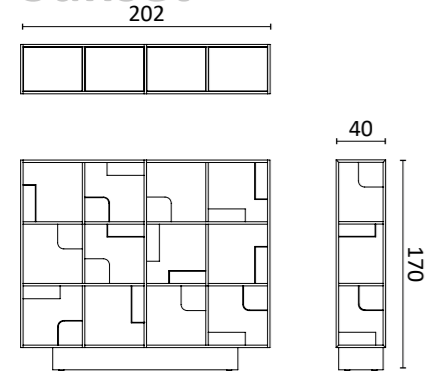

Debbie

Cod: 02850

Cod: 02851

Sunset

Cod: 02915

Palm

Cod: 02961

Gregory

Cod: 02710

Cod: 02711

Cod: 02711A

Cod: 02712

Howard

Cod: 02713

Cod: 02714

Cod: 02715

Raymond

Cod: 02716

Cod: 02716A

Cod: 02716C

Cod: 02716G

Fred

Cod: 02729

Guy

Cod: 02730

Cod: 02730C