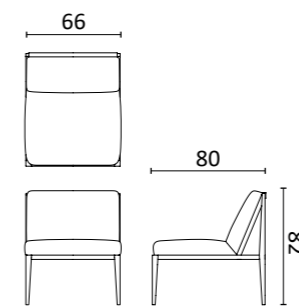

Gilda

Cod: 02702