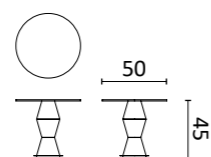

Cod: 02988P