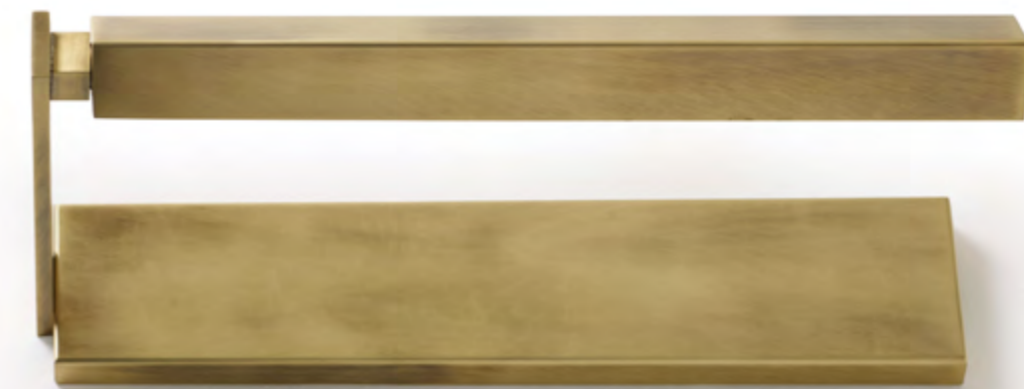

In foto / As shown: 02931 TS - 00 Ottone Spazz.