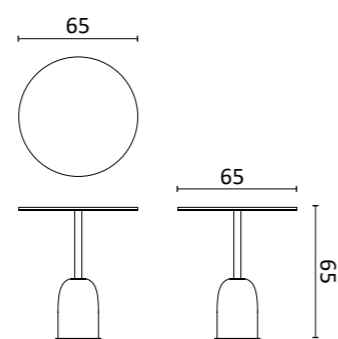

Pins

Cod: 02927

Palm

Dahlia

Gilda

Shirley

Joan

Joe