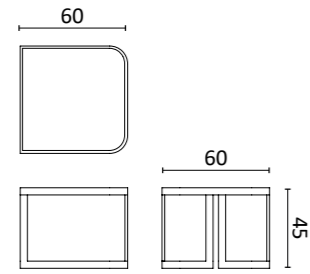

Cod: 02731/M