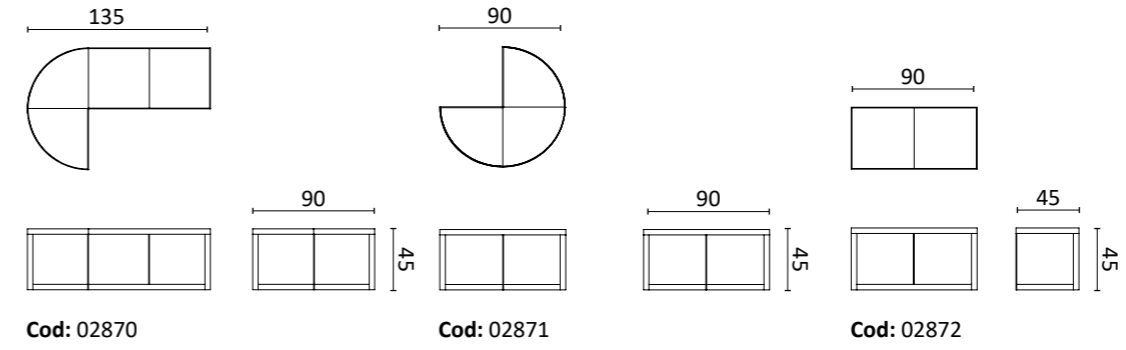

Tyron

Carousel

Joe

Gary

Sunset