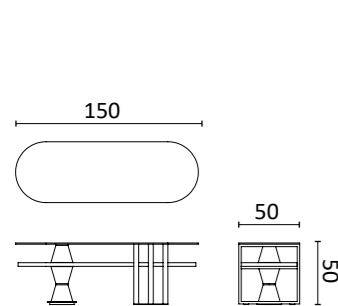

Palm

Cod: 02960