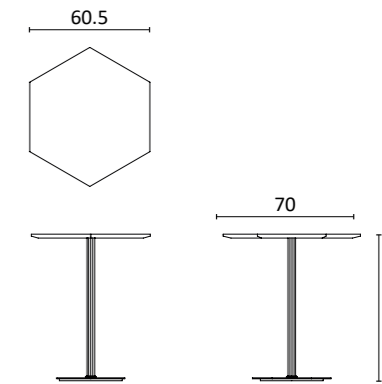

Cod: 02832/M