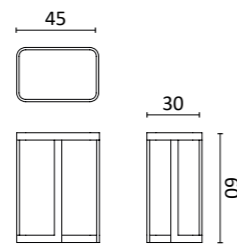

Cod: 02732A/C