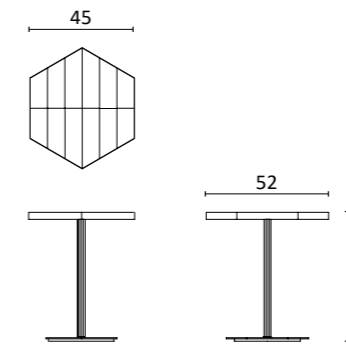

Cod: 02831A/MI