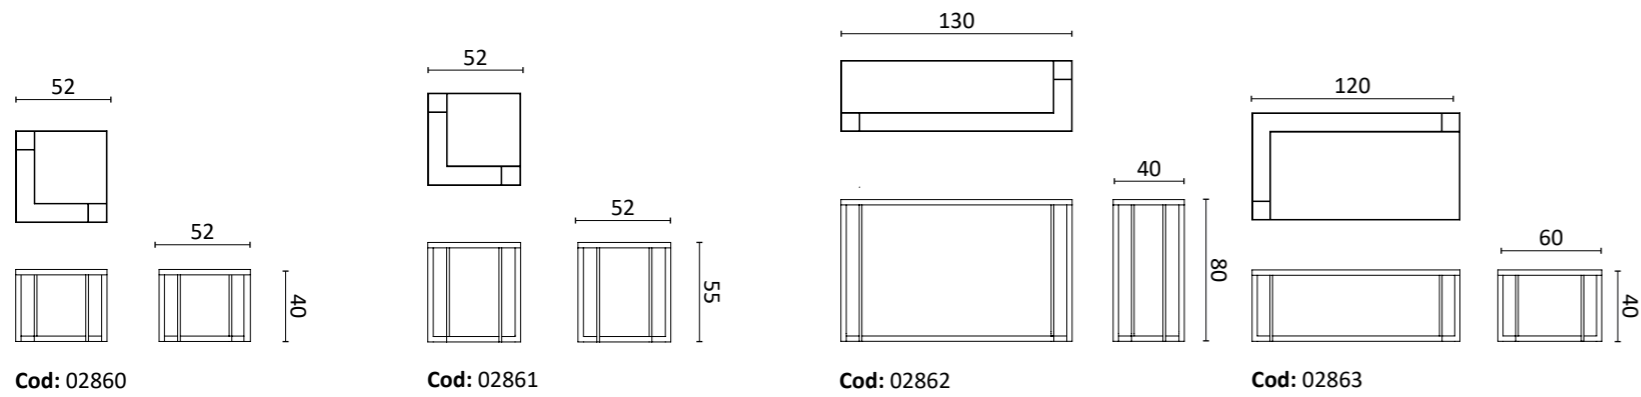

Tyron

Carousel

Joe

Gary

Sunset