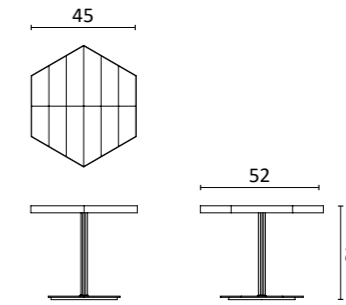

Cod: 02831/MI