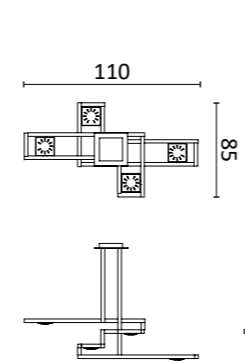

Edna

Liz

Graham

Hollie

Cod: 02803

Kelly

Adam

Marvin

Edith

Josephine

Cecile

Veronica