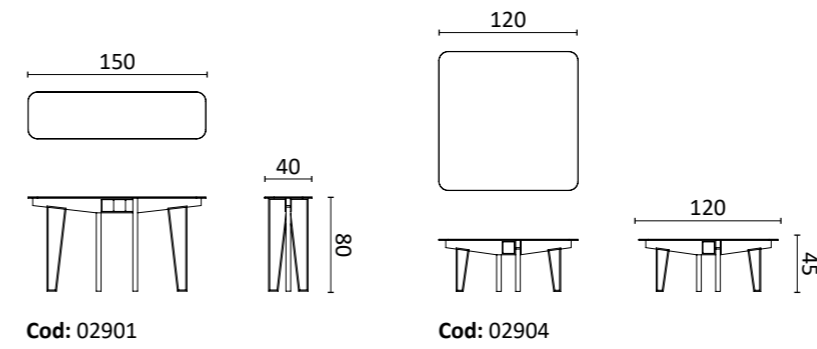

Tyron

Carousel

Joe

Gary

Sunset