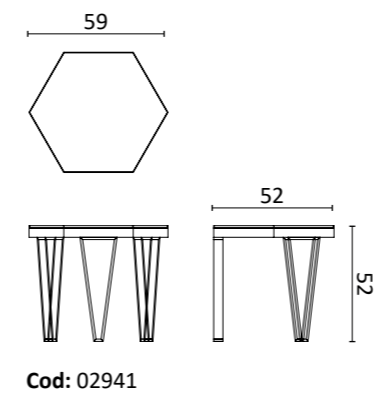

Tyron

Carousel

Joe

Gary

Sunset