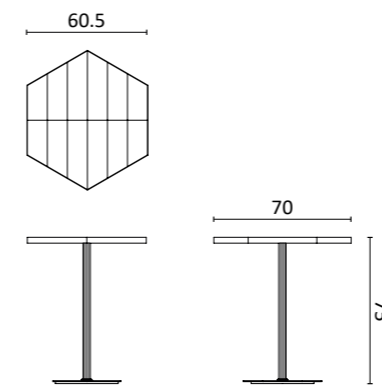

Cod: 02832/MI