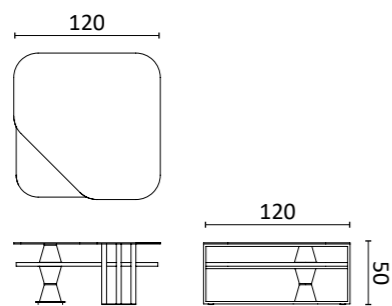

Pins

Palm

Cod: 02962

Dahlia

Gilda

Shirley

Joan

Joe