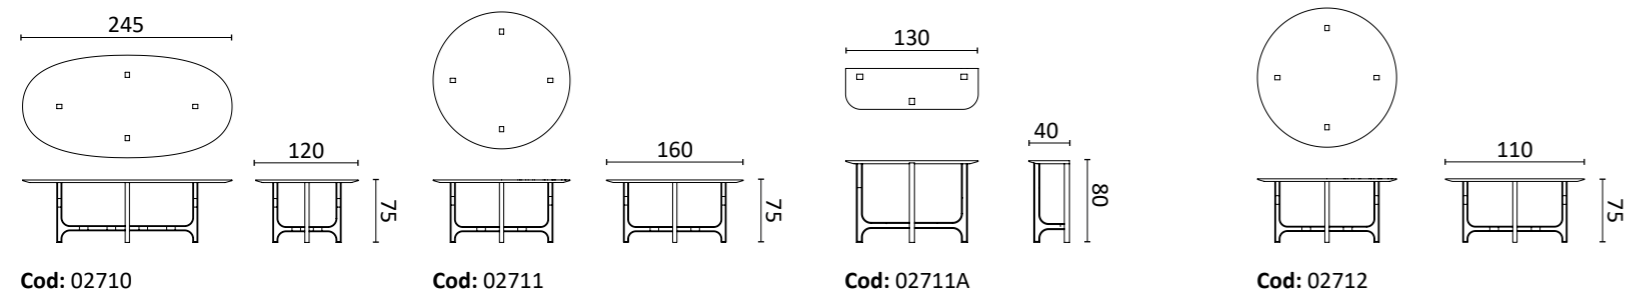

Debbie

Cod: 02850

Cod: 02851

Sunset

Cod: 02915

Palm

Cod: 02961

Gregory

Cod: 02710

Cod: 02711

Cod: 02711A

Cod: 02712

Howard

Cod: 02713

Cod: 02714

Cod: 02715

Raymond

Cod: 02716

Cod: 02716A

Cod: 02716C

Cod: 02716G

Fred

Cod: 02729

Guy

Cod: 02730

Cod: 02730C