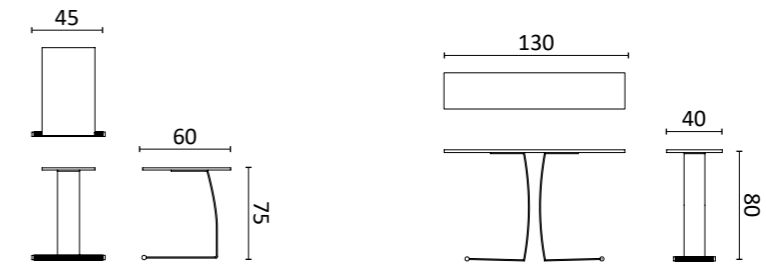

Debbie

Cod: 02850

Cod: 02851

Sunset

Cod: 02915

Palm

Cod: 02961

Gregory

Cod: 02710

Cod: 02711

Cod: 02711A

Cod: 02712

Howard

Cod: 02713

Cod: 02714

Cod: 02715

Raymond

Cod: 02716

Cod: 02716A

Cod: 02716C

Cod: 02716G

Fred

Cod: 02729

Guy

Cod: 02730

Cod: 02730C