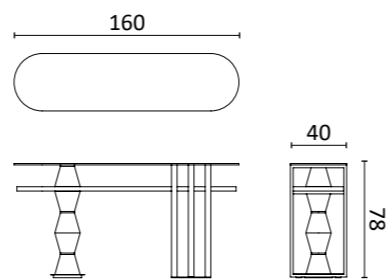

Pins

Palm

Cod: 02965

Dahlia

Gilda

Shirley

Joan

Joe