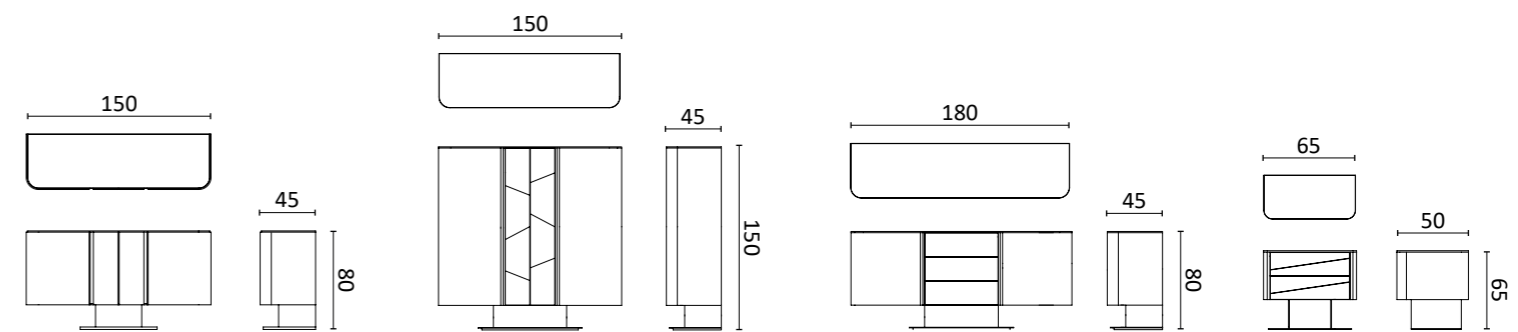

Vincent

Cod: 02728

Cod: 02728A

Cod: 02728G

Cod: 02728P