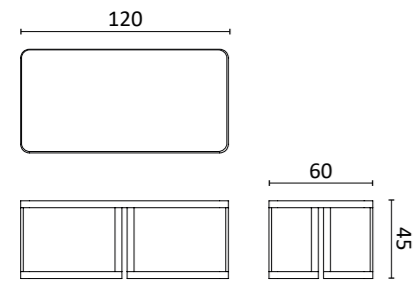

Cod: 02731D/C