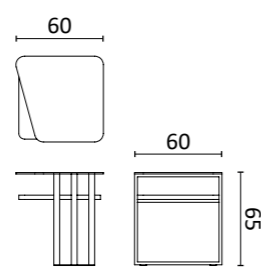

Pins

Palm

Cod: 02963

Dahlia

Gilda

Shirley

Joan

Joe