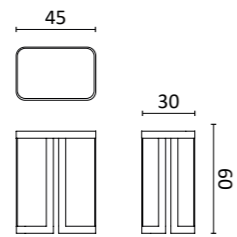

Cod: 02731DA/C