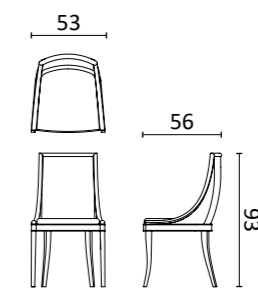

Shirley

Cod: 02703