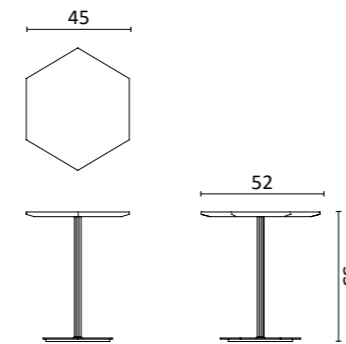

Cod: 02831A/M