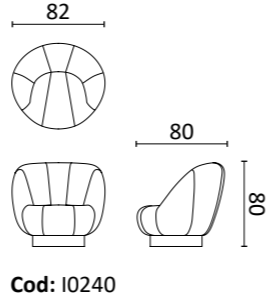

Grace

Baia

Victor

Montgomery

Mythos

Laurence

Ingrid