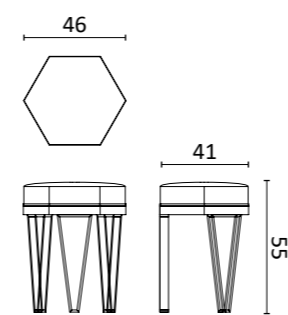

Joe

Cod: 02940