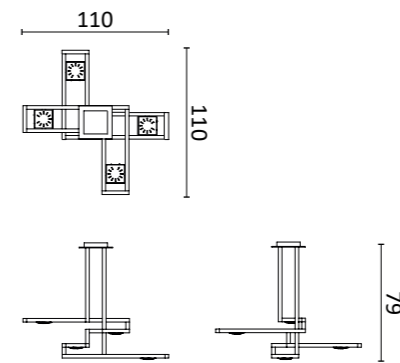

Cod: 02803G