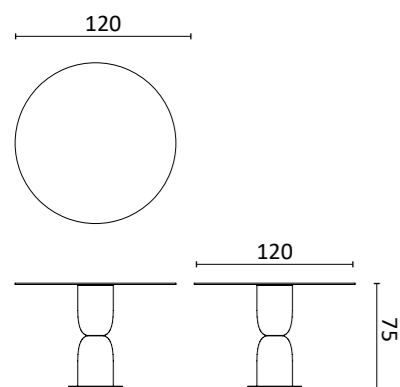

Pins

Cod: 02929

Palm

Dahlia

Gilda

Shirley

Joan

Joe