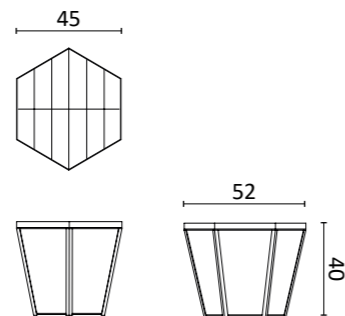

Cod: 028030A/M