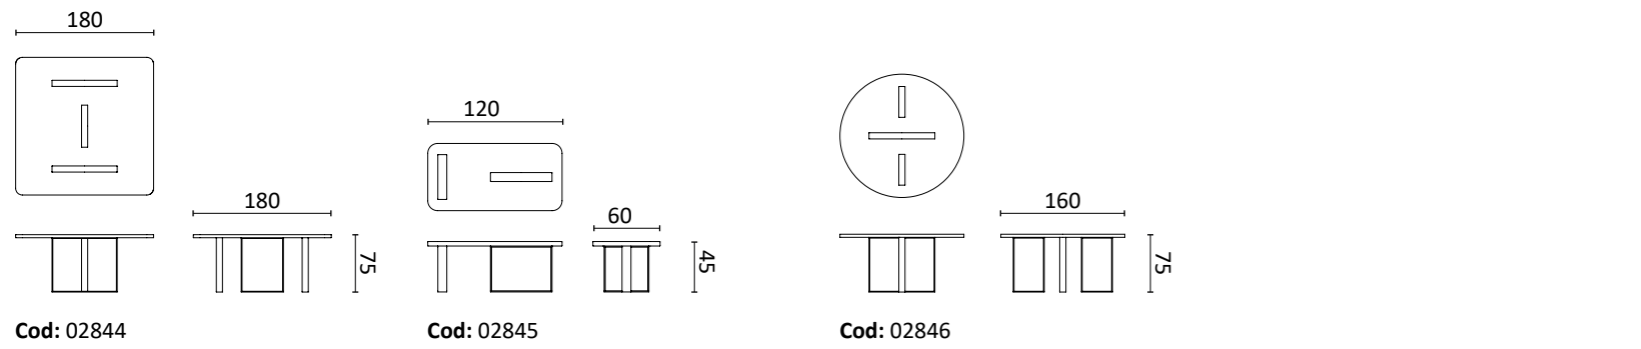

Tyron

Carousel

Joe

Gary

Sunset