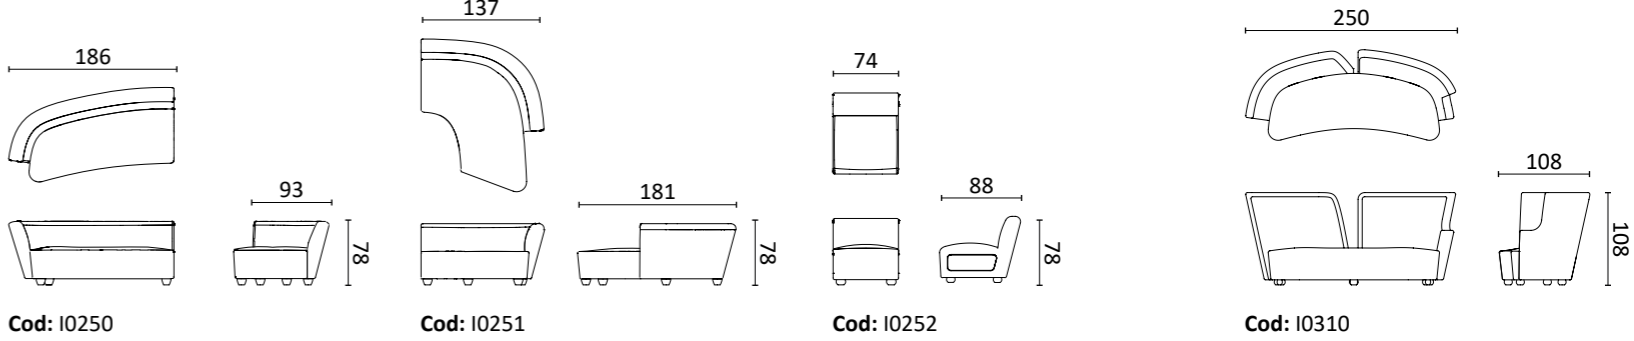

Grace

Baia

Victor

Montgomery

Mythos

Laurence

Ingrid