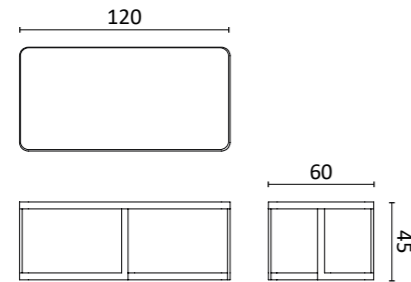

Cod: 02732/M