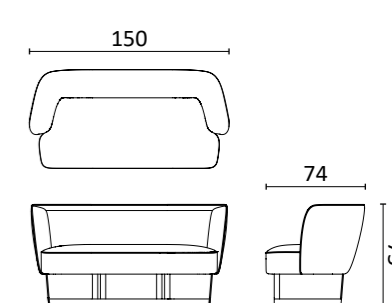

Pins

Palm

Dahlia

Gilda

Shirley

Joan

Cod: 02707

Joe