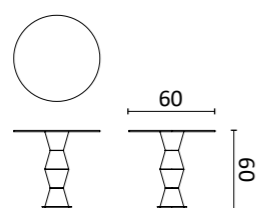

Cod: 02988M