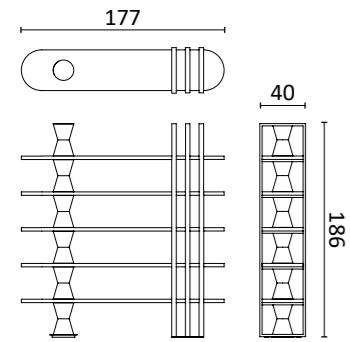

Palm

Cod: 02961

Gregory