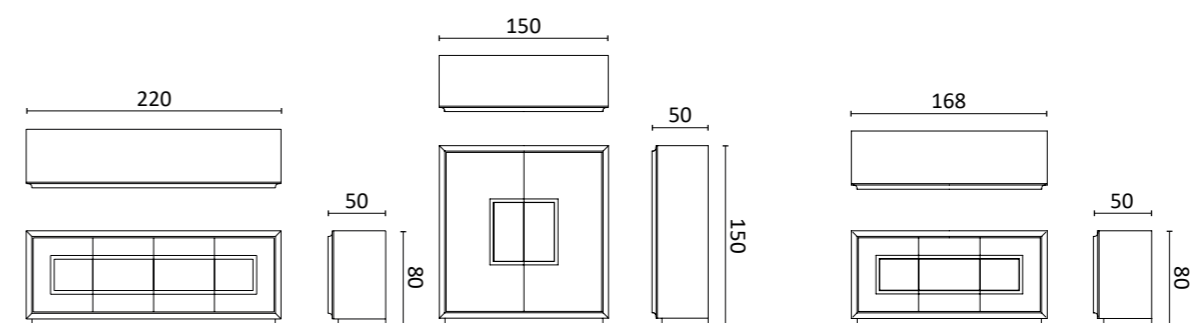

Herbert

Cod: 02723

Cod: 02723A

Cod: 02723M