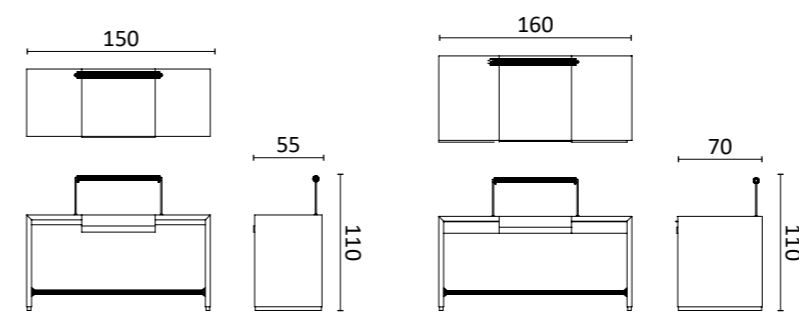

Trevor

Cod: 02727

Cod: 02727G