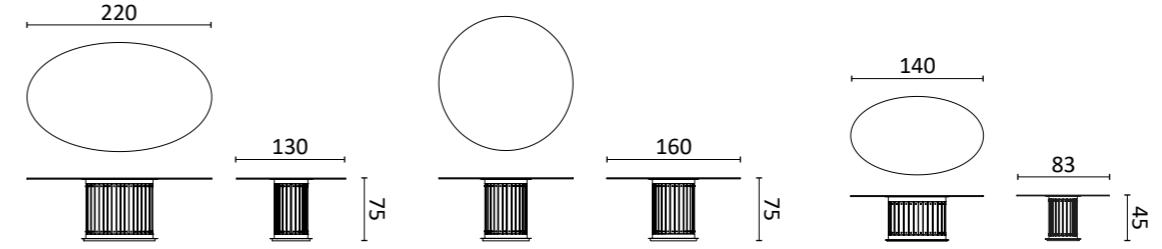

Howard

Cod: 02713

Cod: 02714

Cod: 02715

Raymond