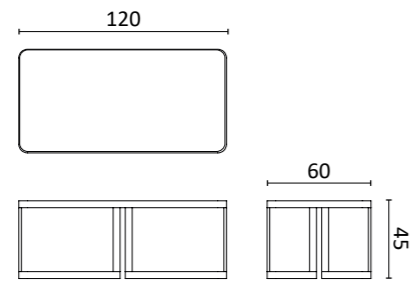

Cod: 02731D/M