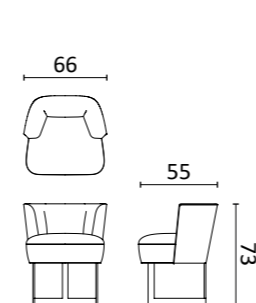

Joan

Cod: 02704