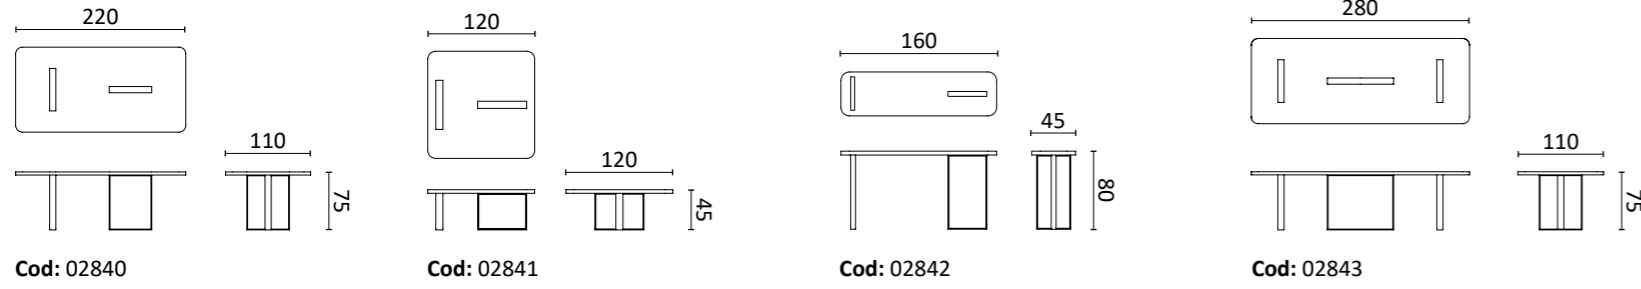

Tyron

Carousel

Joe

Gary

Sunset