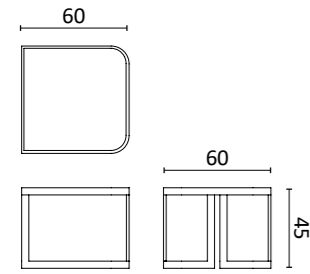

Clark

Cod: 02731/C