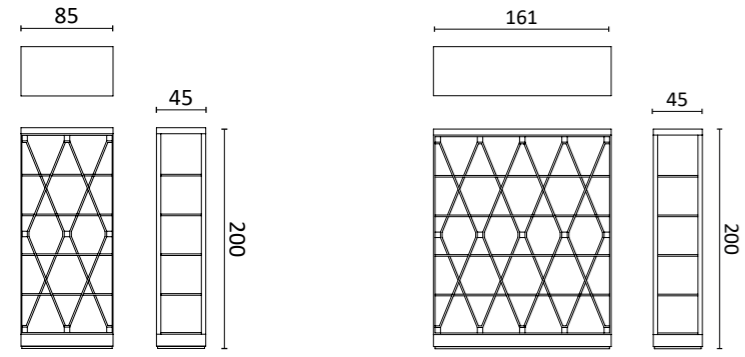

Debbie

Cod: 02850

Cod: 02851

Sunset

Cod: 02915

Palm

Cod: 02961

Gregory

Cod: 02710

Cod: 02711

Cod: 02711A

Cod: 02712

Howard

Cod: 02713

Cod: 02714

Cod: 02715

Raymond

Cod: 02716

Cod: 02716A

Cod: 02716C

Cod: 02716G

Fred

Cod: 02729

Guy

Cod: 02730

Cod: 02730C