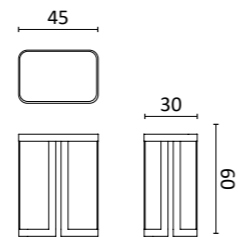

Cod: 02731DA/M