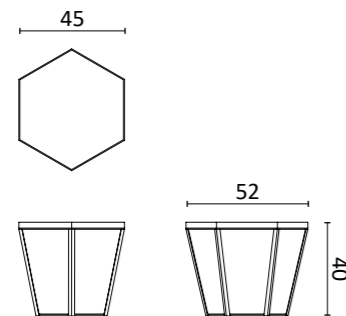

Cod: 02830A/M