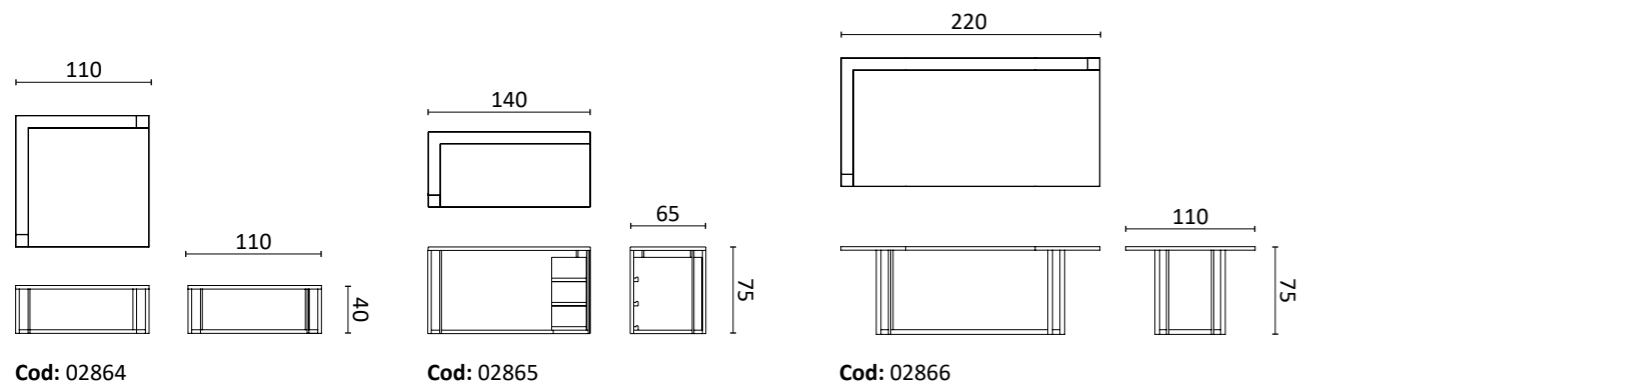

Tyron

Carousel

Joe

Gary

Sunset