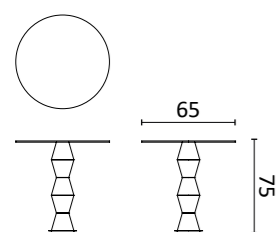

Cod: 02988G