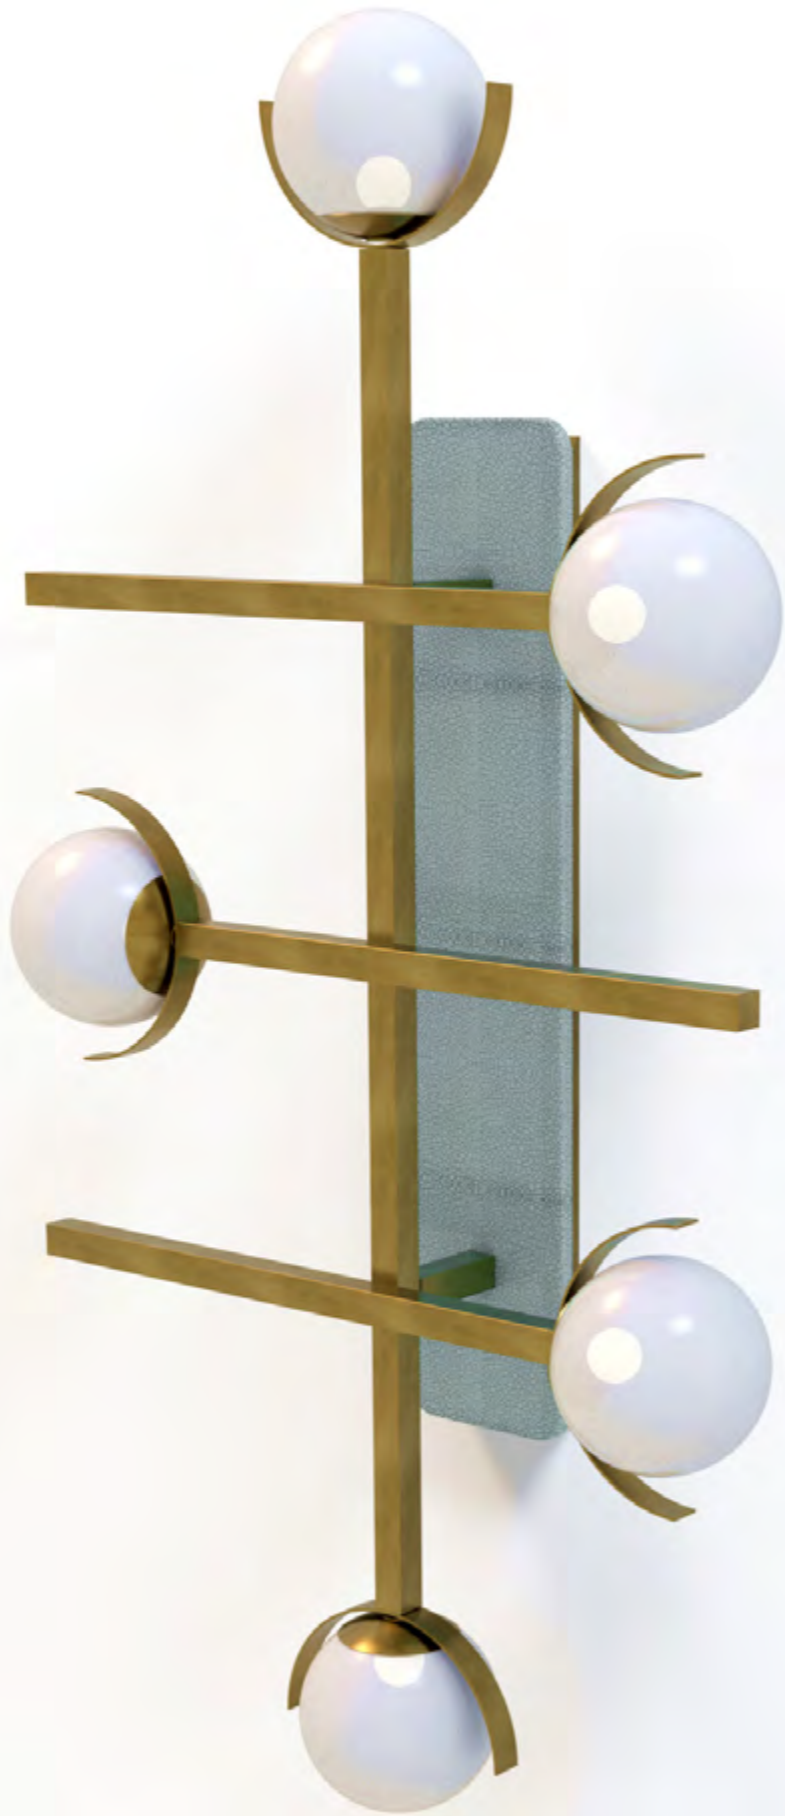

Greta

Applique
Wall lamp

Cod:
02970

Applique in ottone con piastra ceramica decorativa e sfere in vetro acidato. Disponibile in diversi abbinamenti di colore. Può essere installata sia orizzontalmente che verticalmente.

Brass wall lamp with decorative ceramic plate and etched glass spheres. Available in different color combinations. It can be installed both horizontally and vertically.

Design: La Récréation

Dim:
H. 103 x 53 x 22 cm

Elettr:
5 x G9 5w

In foto / As shown: 02970 TS - 12 Ottone Spazz. - Cer. Craquelet Celadon