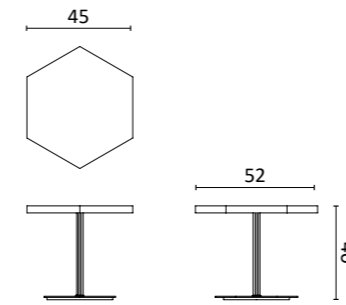

Ted

Cod: 02831/C