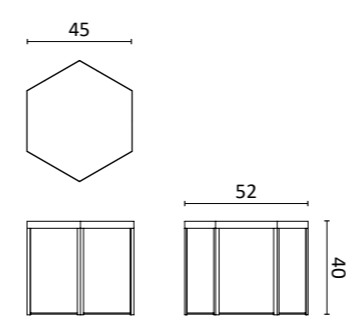

Mel

Cod: 02830B/C