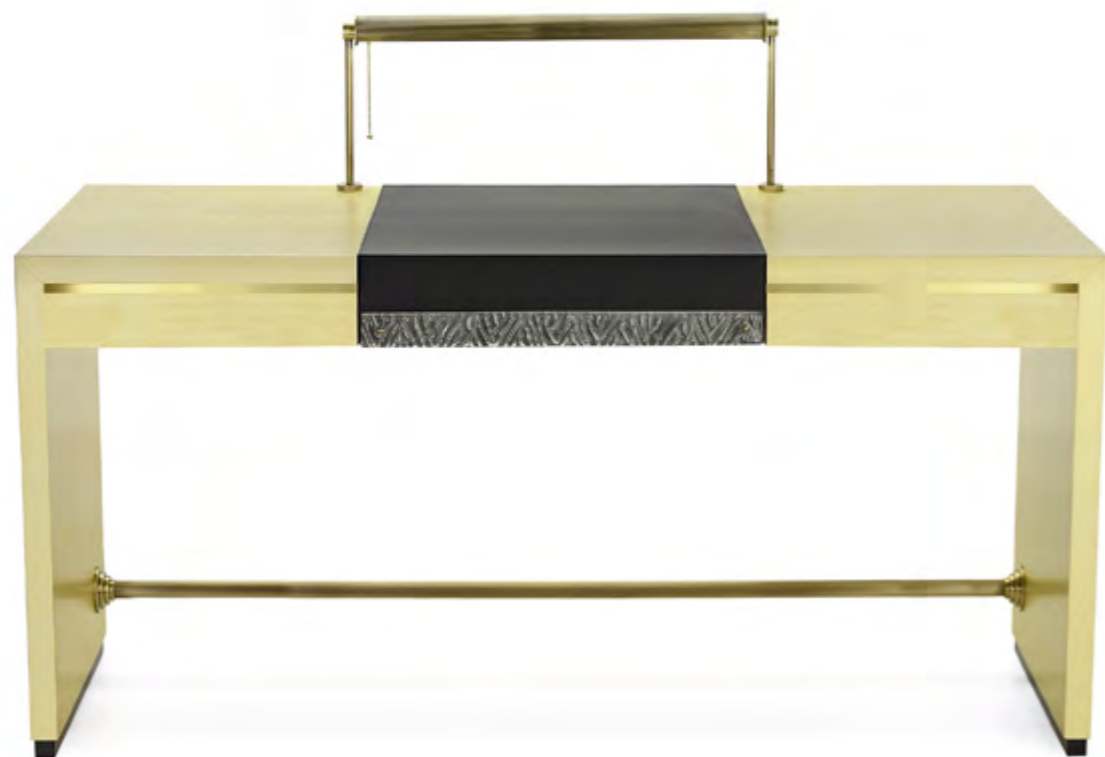

Trevor

Scrivania

Writing desk

Cod:
02727G

Scrivania con due cassetti laterali
e ribaltina rivestita in pelle e
lampada in ottone Strip LED.

*Writing desk, two side drawers
and flapping tray lined with
leather and brass Strip LED
lighting.*

Dim:
H. 110 x 160 x 70 cm

Design: Studio 63

Vincent

Credenza
Sideboard

Cod:
02728
Credenza a due ante con
elementi in ceramica e base
metallica.
*Two doors sideboard with
ceramic tiles and metal base.*

Dim:
H. 80 x 150 x 45 cm