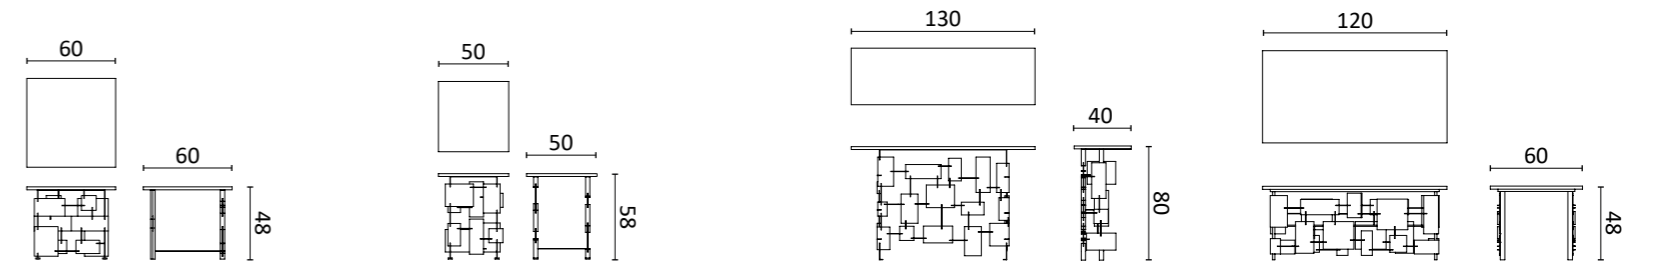

Cod: 02716

Cod: 02716A

Cod: 02716C

Cod: 02716G

Fred

Cod: 02729

Guy