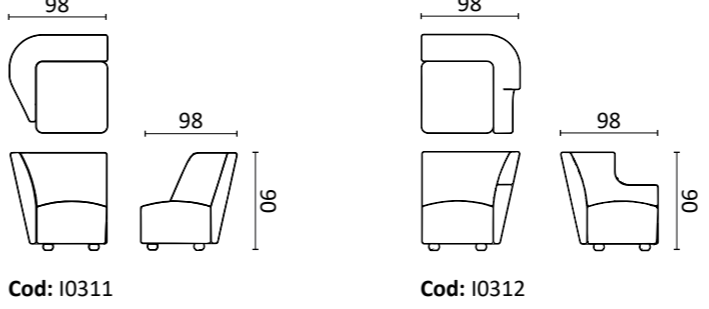

Grace

Baia

Victor

Montgomery

Mythos

Laurence

Ingrid