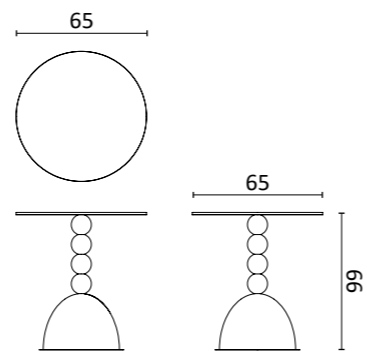

Pins

Cod: 02928

Palm

Dahlia

Gilda

Shirley

Joan

Joe