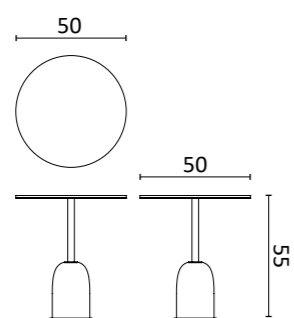

Pins

Cod: 02926

Palm

Dahlia

Gilda

Shirley

Joan

Joe