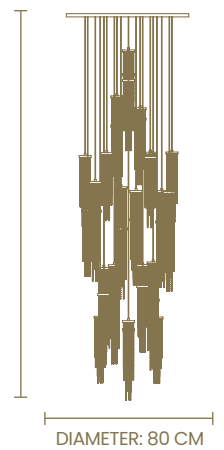

Reference: 9250.120x80

Materials: brass & glass

Finish: gold plated

Light source: 20 x G9 (max. 28W each)

FLOW LINEAR

SUSPENSION

Reference: 9251.100x25*

Materials: brass & glass

Finish: gold plated

Light source: 12 x G9 (max. 28W each)

*information per unit

FLOW

CHANDELIER

Reference: 9254.120

Materials: brass & glass

Finish: gold plated

Light source: 1 x G9 (max. 28W each)

HEIGHT : 40 CM (8150.40)
30 CM (8150.30)
25 CM (8150.25)
15 CM (8150.15)

WIDTH : 36 CM (8150.40)
26 CM (8150.30)
22 CM (8150.25)
15 CM (8150.15)

BURJ

SUSPENSION

Reference: 8110.80

Materials: brass & crystal

Finish: gold plated

Light source: 37 x G9 (max. 28W each)

HEIGHT: 250 CM

DIAMETER: 80 CM

RAY

SUSPENSION

Reference: 8130.80