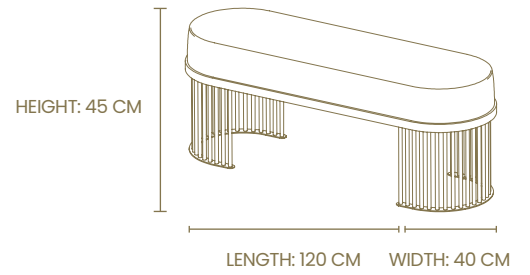

Reference: ELEA.BAR

Materials: brass & marble

Finish: gold plated

HEIGHT: 110 CM

DIAMETER: 70 CM

TIFFANY

SIDE TABLE

Reference: TIFFANY.ST

Materials: brass & lacquered glass

Finish: gold plated

MARIE

ROUND TEA CART

Reference: MARIE.TC.R05

Materials: brass & bronze glass

Finish: gold plated

HEIGHT : 76 CM

DIAMETER: 50 CM

GRACE

BENCH

Reference: GRACE.BEN

Materials: brass & fabric

Finish: gold plated

Fabric: COM (customer own material)

MARIE

RECTANGULAR CENTER TABLE

Reference: MARIE.CT.R

Materials: brass, bronze glass & marble

Finish: gold plated

BESPOKE PROJECTS

ATLANTIDA SUSPENSION BESPOKE
DIAMETER : 250 CM | HEIGHT : 500 CM

FLOW SUSPENSION BESPOKE
LENGTH : 270 cm | WIDTH : 100 cm | HEIGHT : 35 cm