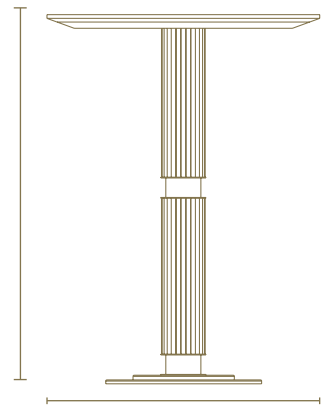

Materials: brass & glass

Finish: gold plated

Light source: 13 x G9 (max. 28W each)

HEIGHT: 150 CM

DIAMETER: 80 CM

CORAL

ROUND SUSPENSION

Reference: 9810.80

HEIGHT: 82 CM

ELÉA

ROUND DINING TABLE

Reference: ELEA.ROU.120

Materials: brass & marble

Finish: gold matte brushed

ELÉA

BAR TABLE

Reference: ELEA.BAR

Materials: brass & marble

Finish: gold plated

HEIGHT: 110 CM

DIAMETER: 70 CM

TIFFANY

SIDE TABLE

Reference: TIFFANY.ST

Materials: brass & lacquered glass

Finish: gold plated

MARIE

ROUND TEA CART

Reference: MARIE.TC.R05

Materials: brass & bronze glass

Finish: gold plated

HEIGHT : 76 CM