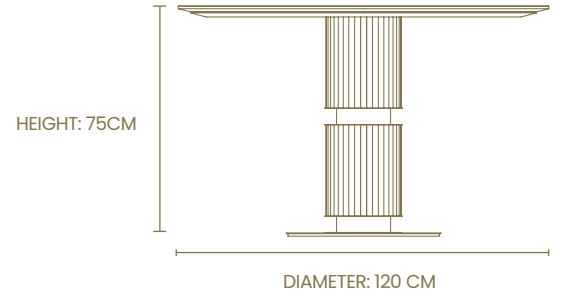

HEIGHT: 82 CM

ELÉA

ROUND DINING TABLE

Reference: ELEA.ROU.120

Materials: brass & marble

Finish: gold matte brushed

ELÉA

BAR TABLE

Reference: ELEA.BAR

Materials: brass & marble

Finish: gold plated

HEIGHT: 110 CM

DIAMETER: 70 CM

TIFFANY

SIDE TABLE

Reference: TIFFANY.ST

Materials: brass & lacquered glass

Finish: gold plated

MARIE

ROUND TEA CART

Reference: MARIE.TC.R05

Materials: brass & bronze glass

Finish: gold plated

HEIGHT : 76 CM

RECTANGULAR CENTER TABLE

Reference: MARIE.CT.R

Materials: brass, bronze glass & marble

Finish: gold plated

BESPOKE PROJECTS

ATLANTIDA SUSPENSION BESPOKE
DIAMETER : 250 CM | HEIGHT : 500 CM

FLOW SUSPENSION BESPOKE
LENGTH : 270 cm | WIDTH : 100 cm | HEIGHT : 35 cm