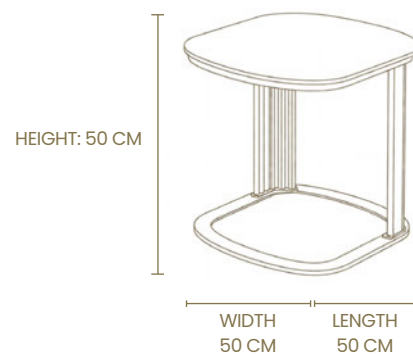

HEIGHT: 82 CM

ELÉA

ROUND DINING TABLE

Reference: ELEA.ROU.120

Materials: brass & marble

Finish: gold matte brushed

ELÉA

BAR TABLE

Reference: ELEA.BAR

Materials: brass & marble

Finish: gold plated

HEIGHT: 110 CM

DIAMETER: 70 CM

TIFFANY

SIDE TABLE

Reference: TIFFANY.ST

Materials: brass & lacquered glass

Finish: gold plated

MARIE

ROUND TEA CART

Reference: MARIE.TC.R05

Materials: brass & bronze glass

Finish: gold plated

HEIGHT : 76 CM

RECTANGULAR CENTER TABLE

Reference: MARIE.CT.R

Materials: brass, bronze glass & marble

Finish: gold plated

BESPOKE PROJECTS

ATLANTIDA SUSPENSION BESPOKE
DIAMETER : 250 CM | HEIGHT : 500 CM

FLOW SUSPENSION BESPOKE
LENGTH : 270 cm | WIDTH : 100 cm | HEIGHT : 35 cm