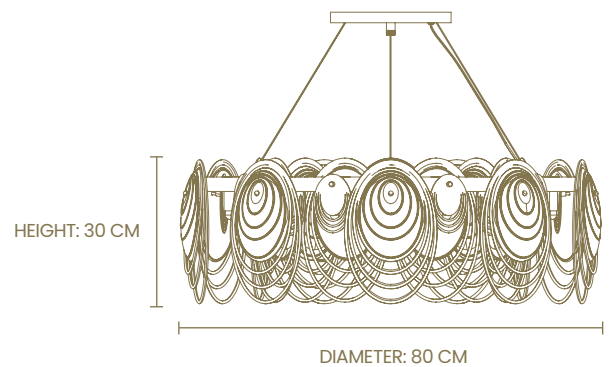

CORAL

ROUND SUSPENSION

Reference: 9810.80

Materials: brass & glass

Finish: gold plated

Light source: 18 x G9 (max. 28W each)