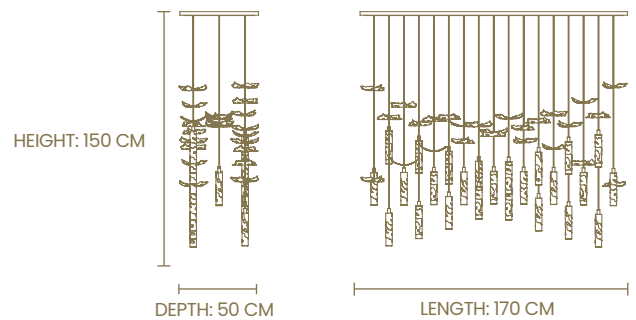

MAGMA

SUSPENSION

Reference: 8140.170x50

Materials: brass & glass

Finishes: gold & black nickel plated

Light source: 25 x G9 (max. 28W each)