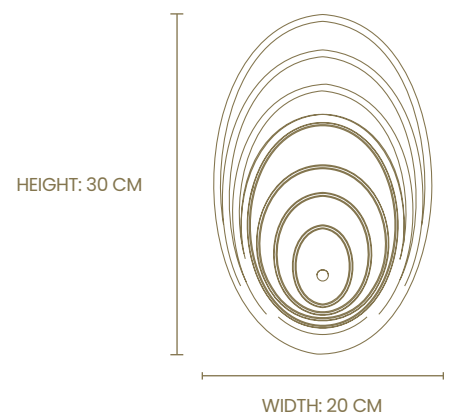

CORAL

WALL LIGHT

Reference: 9812.1

Materials: brass & glass

Finish: gold plated

Light source: 1 x G9 (max. 28W each)