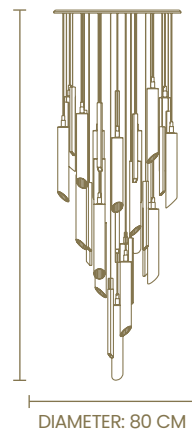

Finish: gold plated

Light source: 12 x G9 (max. 28W each)

*information per unit

FLOW

CHANDELIER

Reference: 9254.120

Materials: brass & glass

Finish: gold plated

Materials: brass & crystal

Finish: gold plated

Light source: 37 x G9 (max. 28W each)

HEIGHT: 250 CM

DIAMETER: 80 CM

RAY

SUSPENSION

Reference: 8130.80

Materials: brass & ribbed glass tubes

Finish: gold plated

Light source: 19 x G9 (max. 28W each)

HEIGHT: 250 CM

DIAMETER: 80 CM

CORAL

SUSPENSION

Reference: 9811.80

Materials: brass & glass

Finish: gold plated

Light source: 13 x G9 (max. 28W each)

HEIGHT: 150 CM

DIAMETER: 80 CM

CORAL

ROUND SUSPENSION

Reference: 9810.80