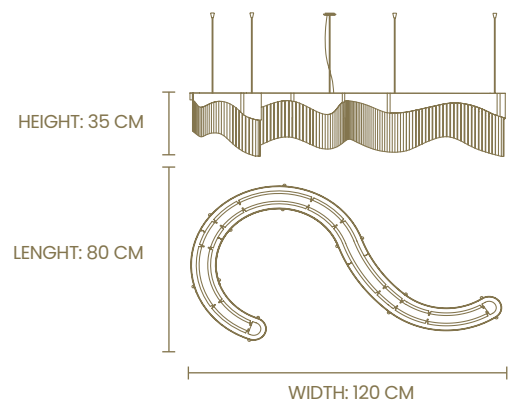

FLOW COLLECTION

FLOW SUSPENSION - FLOW LINEAR SUSPENSION - TURBINE WALL LIGHT
TIFFANY CENTER TABLE

FLOW SUSPENSION - BACCARA WALL LIGHT
BUTLER SIDE TABLE - MARIE CENTER TABLES - MARIE MAPLE

FLOW

SUSPENSION

Reference: 9250.120x80

Materials: brass & glass

Finish: gold plated

Light source: 20 x G9 (max. 28W each)

FLOW LINEAR

SUSPENSION

Reference: 9251.100x25*

Materials: brass & glass

Finish: gold plated

Light source: 12 x G9 (max. 28W each)

*information per unit

FLOW

CHANDELIER

Reference: 9254.120

Materials: brass & glass

Finish: gold plated

Materials: brass & glass

Finish: gold plated

Light source: 13 x G9 (max. 28W each)

HEIGHT: 150 CM

DIAMETER: 80 CM

CORAL

ROUND SUSPENSION

Reference: 9810.80