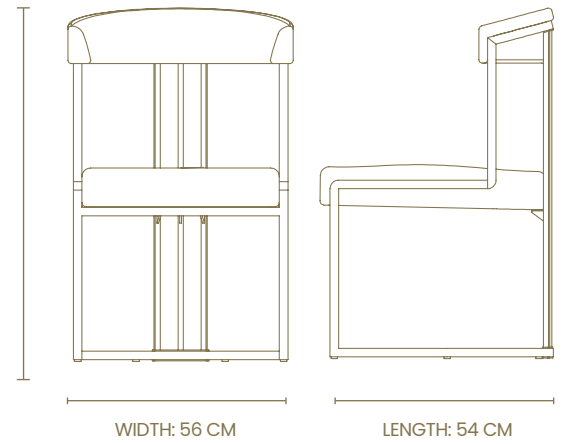

Materials: brass & glass

Finish: gold plated

Light source: 13 x G9 (max. 28W each)

HEIGHT: 150 CM

DIAMETER: 80 CM

CORAL

ROUND SUSPENSION

Reference: 9810.80

RADIANCE WALL LIGHT
CARLO SOFA - TIFFANY SIDE TABLE - TIFFANY CENTER TABLE

HARP SLIM CHAIR - FLUSSO DINING TABLE

HARP SLIM

CHAIR

Reference: HARP.SLIM
Materials: brass & fabric
Finish: gold plated
Fabrics: Class C

HEIGHT: 82 CM

ELÉA

ROUND DINING TABLE

Reference: ELEA.ROU.120

Materials: brass & marble

Finish: gold matte brushed

ELÉA

BAR TABLE

Reference: ELEA.BAR

Materials: brass & marble

Finish: gold plated

HEIGHT: 110 CM

DIAMETER: 70 CM

TIFFANY

SIDE TABLE

Reference: TIFFANY.ST