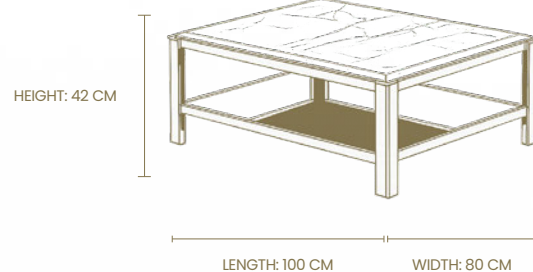

MARIE

RECTANGULAR CENTER TABLE

Reference: MARIE.CT.R

Materials: brass, bronze glass & marble

Finish: gold plated