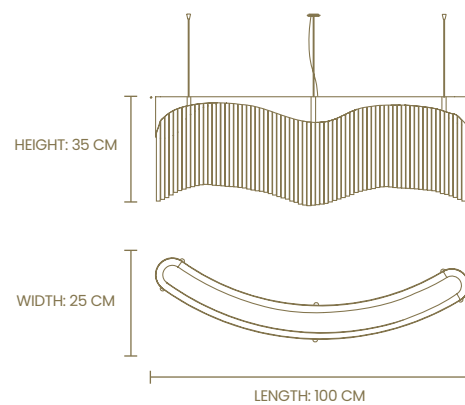

Reference: 9250.120x80

Materials: brass & glass

Finish: gold plated

Light source: 20 x G9 (max. 28W each)

FLOW LINEAR

SUSPENSION

Reference: 9251.100x25*

Materials: brass & glass

Finish: gold plated

Light source: 12 x G9 (max. 28W each)

*information per unit

FLOW

CHANDELIER

Reference: 9254.120

Materials: brass & glass

Finish: gold plated

Materials: brass, glass & marble

Finish: gold plated

Light source: 3 x G9 (max. 28W each)

HEIGHT : 160

DIAMETER
40 CM

MAGMA

SUSPENSION

Reference: 8140.170x50

Materials: brass & glass

Finish: gold plated

Light source: 13 x G9 (max. 28W each)

HEIGHT: 150 CM

DIAMETER: 80 CM

CORAL

ROUND SUSPENSION

Reference: 9810.80