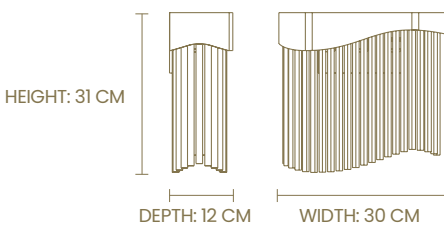

FLOW

WALL LIGHT

Reference: 9256.3L/9256.3R

Materials: brass & glass

Finish: gold brushed

Light source: 3 x G9 (max. 28W each)

FLOW

PENDANT

Reference: 9252.30x10

Materials: brass & glass

Finish: gold plated

Light source: 3 x G9 (max. 28W each)