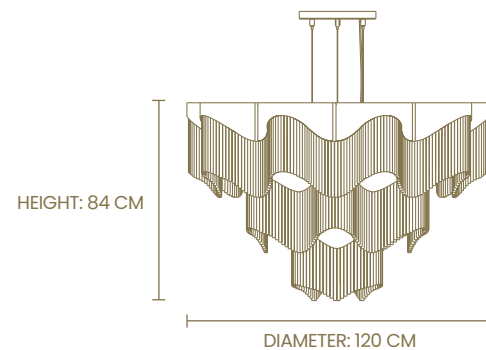

FLOW

CHANDELIER

Reference: 9254.120

Materials: brass & glass

Finish: gold plated

Light source: 42 x G9 (max. 28W each)