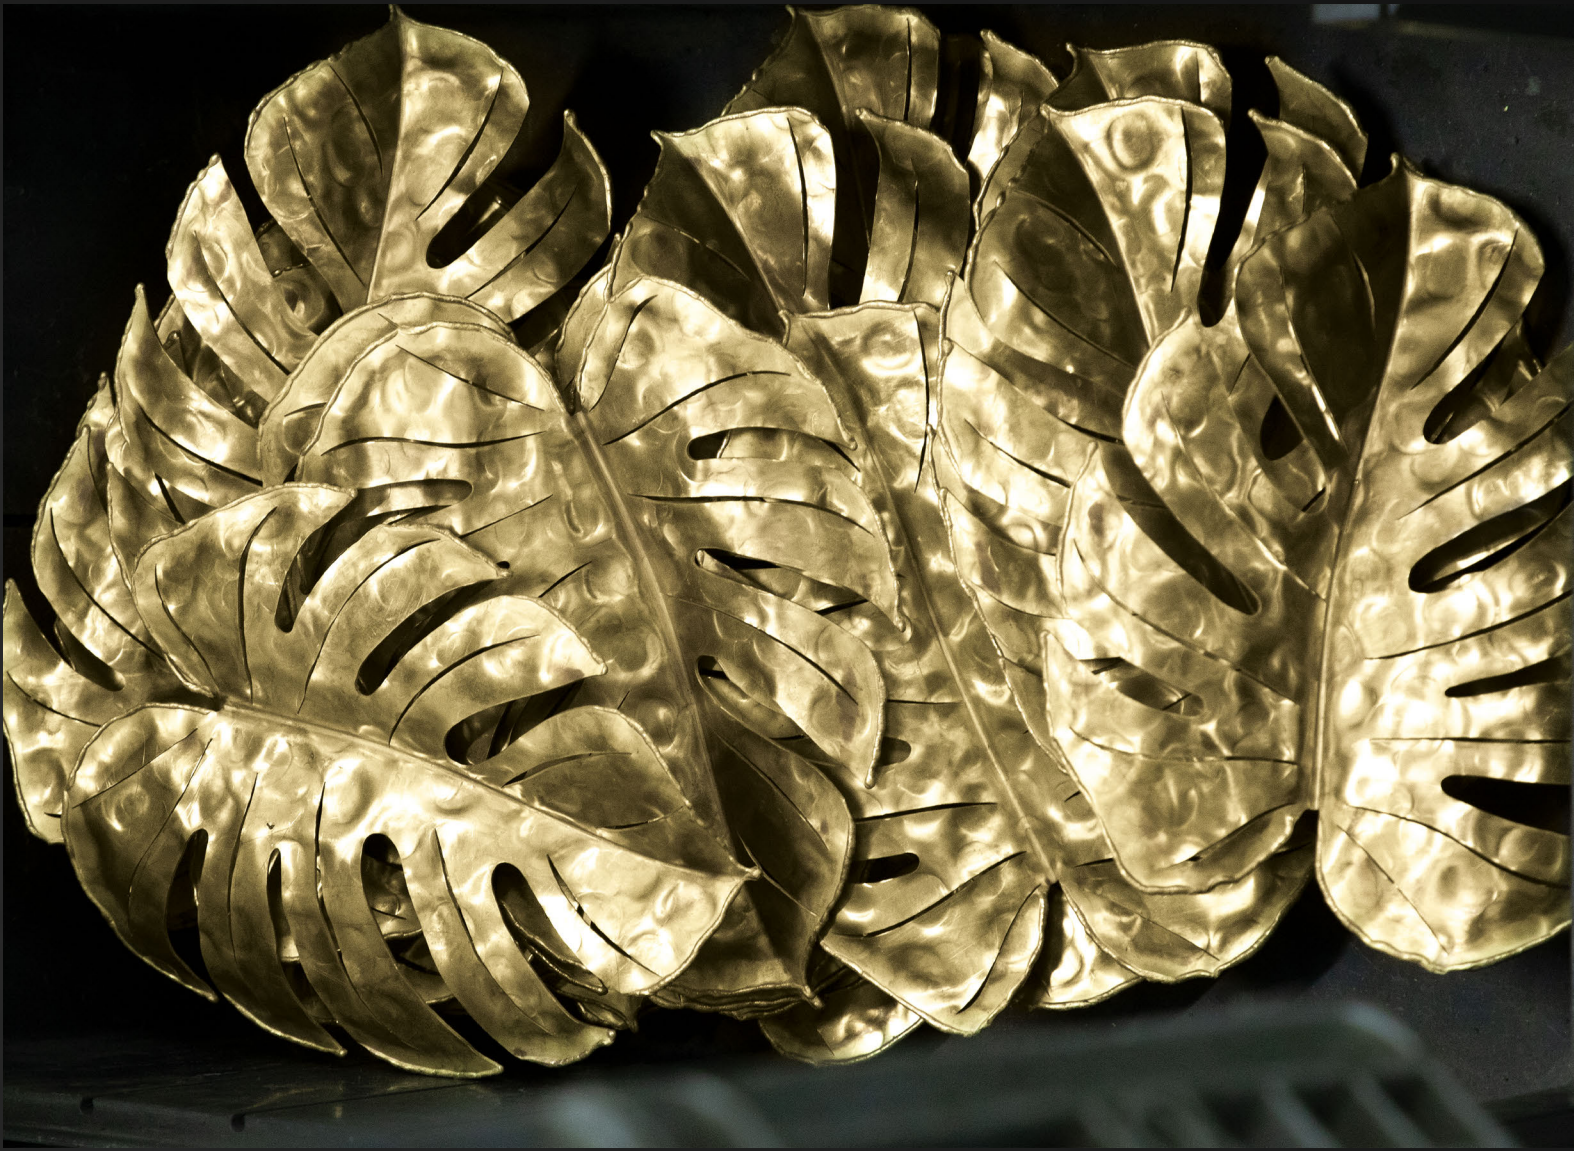

Creation has always been at the heart of human progress, reflecting a timeless desire to shape, refine, and elevate the world through craftsmanship and vision.

In Portugal, this spirit found enduring expression in a rich artisanal heritage, where generations of skilled artisans transformed noble materials into lasting works of beauty. This legacy of invention, mastery, and cultural pride lives on in a way of creating that honors its roots while embracing the future.