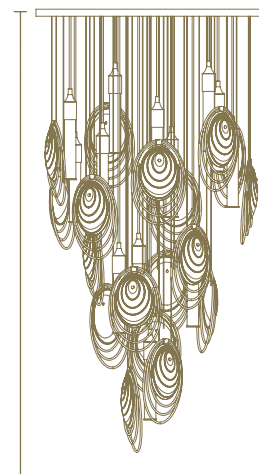

Reference: 9250.120x80

Materials: brass & glass

Finish: gold plated

Light source: 20 x G9 (max. 28W each)

FLOW LINEAR

SUSPENSION

Reference: 9251.100x25*

Materials: brass & glass

Finish: gold plated

Light source: 12 x G9 (max. 28W each)

*information per unit

FLOW

CHANDELIER

Reference: 9254.120

Materials: brass & glass

Finish: gold plated

Materials: brass & ribbed glass tubes

Finish: gold plated

Light source: 19 x G9 (max. 28W each)

HEIGHT: 250 CM

DIAMETER: 80 CM

CORAL

SUSPENSION

Reference: 9811.80

Materials: brass & glass

Finish: gold plated

Light source: 13 x G9 (max. 28W each)

HEIGHT: 150 CM

DIAMETER: 80 CM

CORAL

ROUND SUSPENSION

Reference: 9810.80