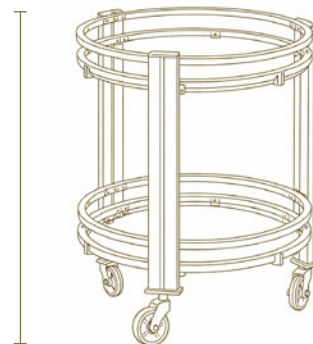

Reference: ELEA.BAR

Materials: brass & marble

Finish: gold plated

HEIGHT: 110 CM

DIAMETER: 70 CM

TIFFANY

SIDE TABLE

Reference: TIFFANY.ST

Materials: brass & lacquered glass

Finish: gold plated

MARIE

ROUND TEA CART

Reference: MARIE.TC.R05

Materials: brass & bronze glass

Finish: gold plated

HEIGHT : 76 CM

DIAMETER: 50 CM

GRACE

BENCH

Reference: GRACE.BEN

Materials: brass & fabric

Finish: gold plated

Fabric: COM (customer own material)

MARIE